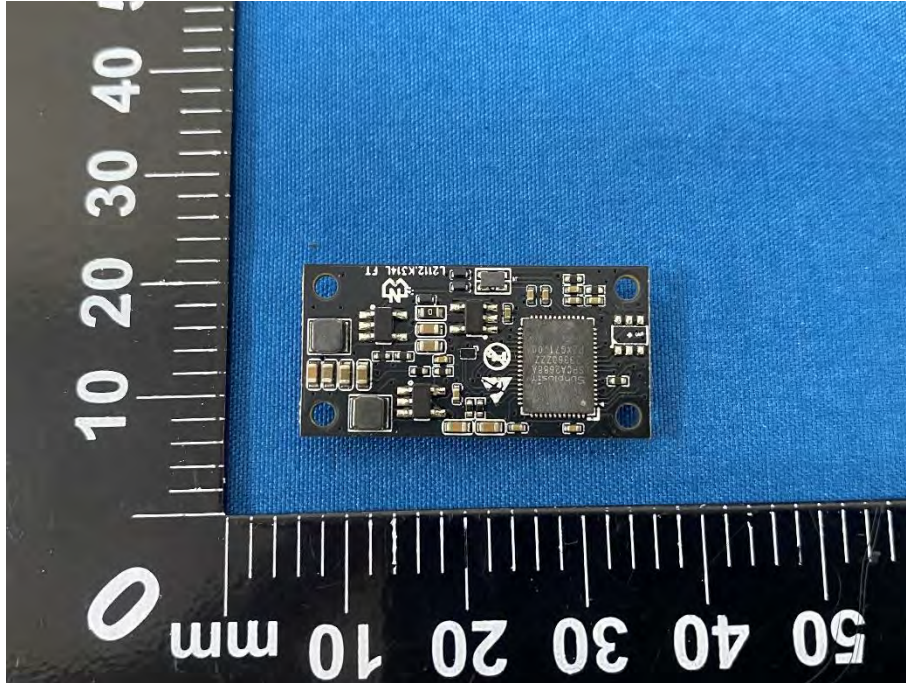

Appendix - Internal Photographs of EUT Constructional Details

**FCC ID: 2A8YS-T05
Model: EasyScan T05**

Photo 1

Photo 2

Photo 3

Photo 4

Photo 5

Photo 6

Photo 7

Photo 8

Photo 9

Photo 10

Photo 11

Photo 12

Photo 13

Photo 14