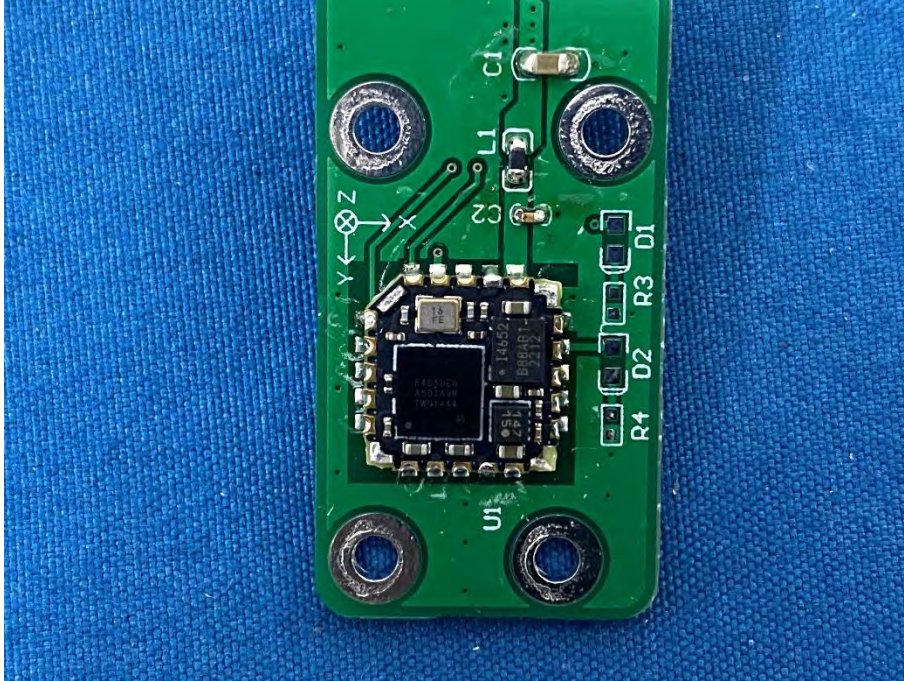

Appendix - Internal Photographs of EUT Constructional Details

**FCC ID: 2A8YS-T05
Model: EasyScan T05**

Photo 1

Photo 2

Photo 3

Photo 4

Photo 5

Photo 6

Photo 31

Photo 32

Photo 33

Photo 34

Photo 35

Photo 36

Photo 37