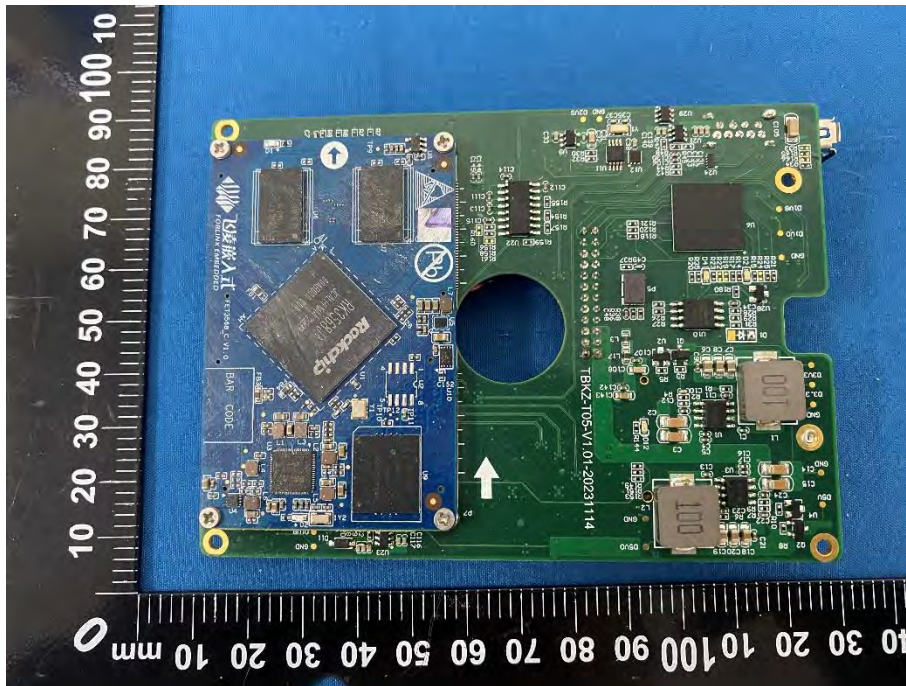

Appendix - Internal Photographs of EUT Constructional Details

**FCC ID: 2A8YS-T05
Model: EasyScan T05**

Photo 1

Photo 2

Photo 3

Photo 4

Photo 5

Photo 6

Photo 15

Photo 16

Photo 17

Photo 18

Photo 19

Photo 20

Photo 21

Photo 22