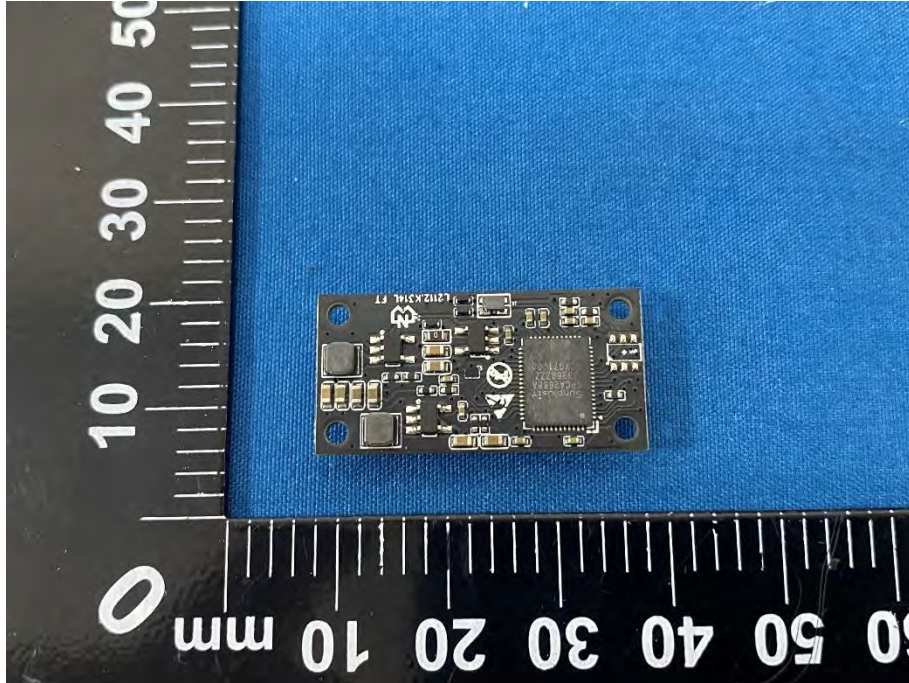

Appendix - Internal Photographs of EUT Constructional Details

**FCC ID: 2A8YS-T05
Model: EasyScan T05**

Photo 1

Photo 2

Photo 3

Photo 4

Photo 5

Photo 6

Photo 7

Photo 8

Photo 9

Photo 10

Photo 11

Photo 12

Photo 13

Photo 14