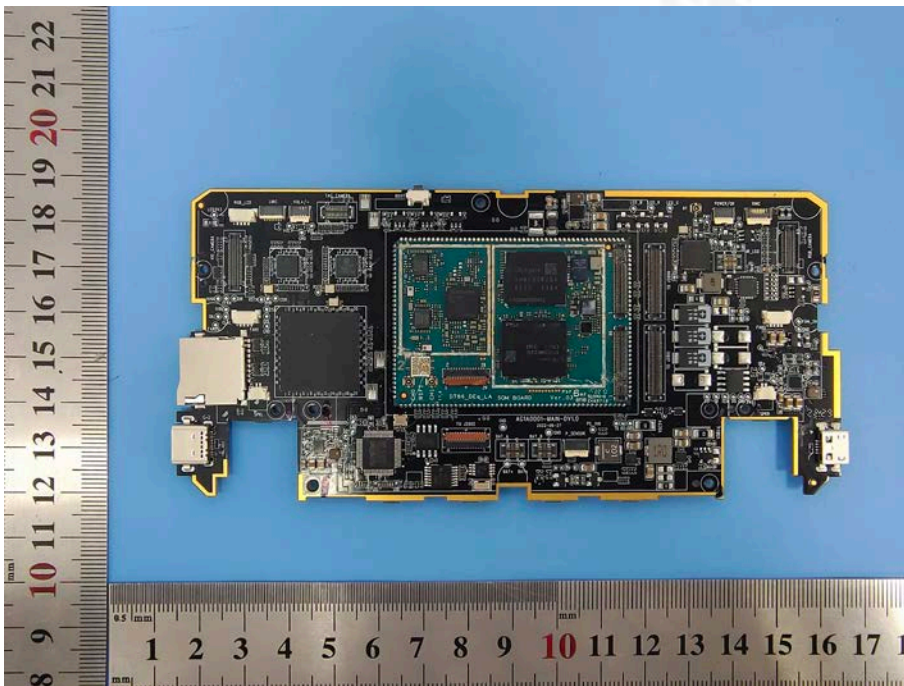

# EUT PHOTO(Internal Photos)

FCC ID: 2A8Y6-AG1A0001

\*\*\*\*\* END OF REPORT \*\*\*\*\*