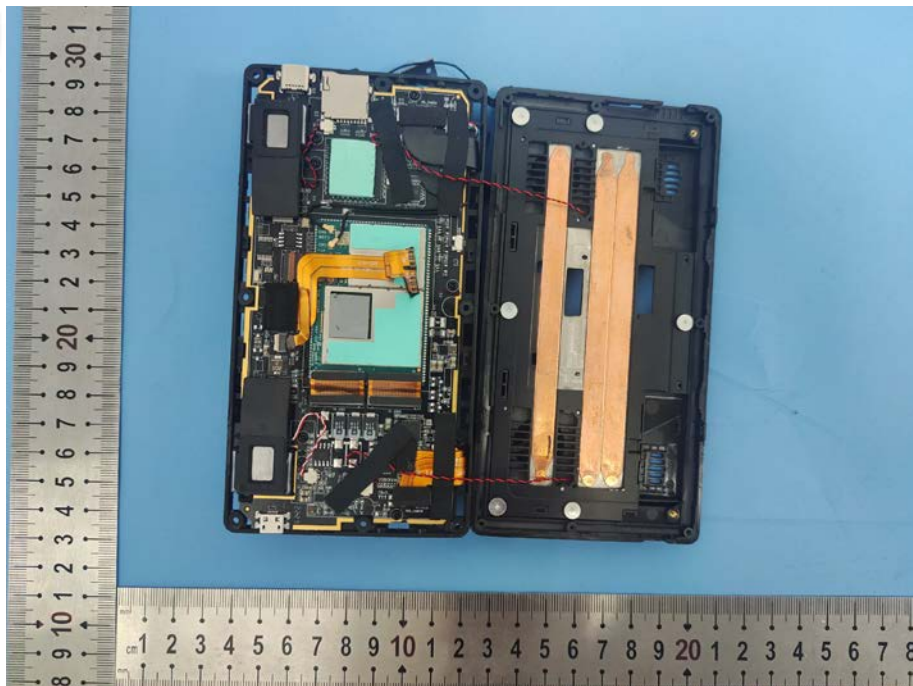

# EUT PHOTO(Internal Photos)

FCC ID: 2A8Y6-AG1A0001

\*\*\*\*\* END OF REPORT \*\*\*\*\*