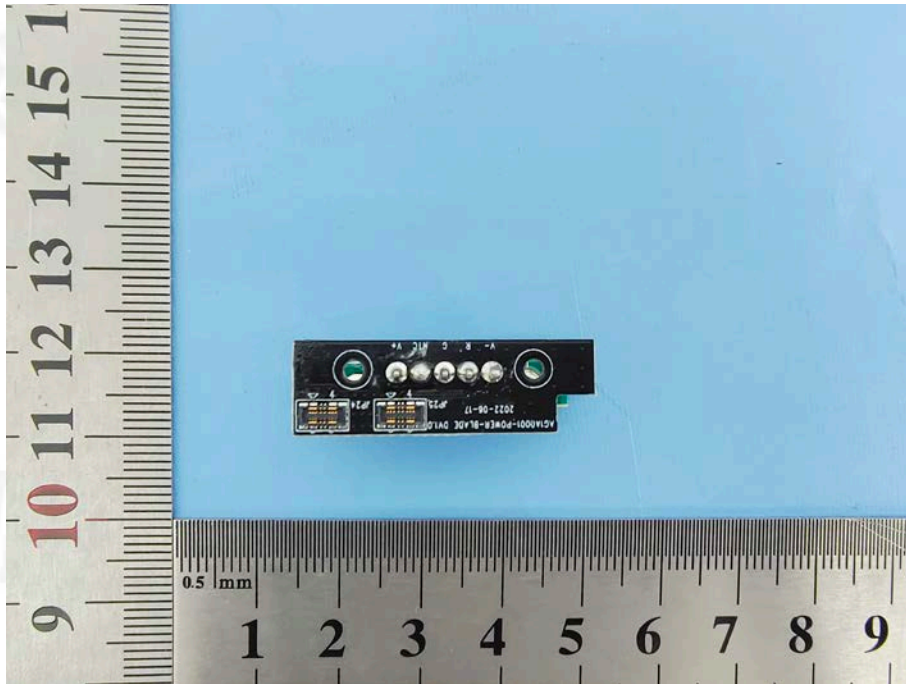

# EUT PHOTO(Internal Photos)

FCC ID: 2A8Y6-AG1A0001

\*\*\*\*\* END OF REPORT \*\*\*\*\*