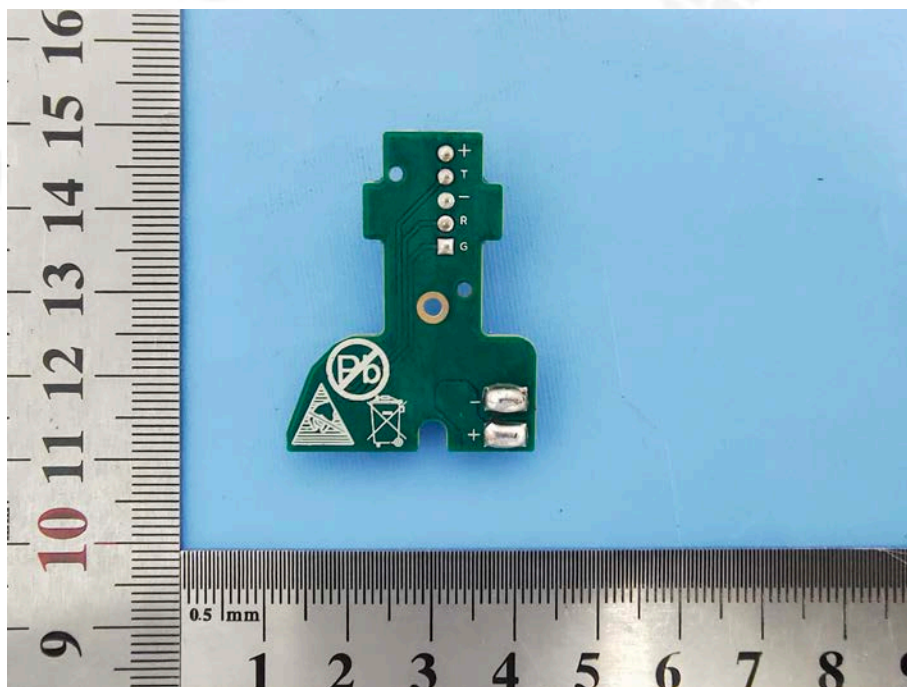

# EUT PHOTO(Internal Photos)

FCC ID: 2A8Y6-AG1A0001

\*\*\*\*\* END OF REPORT \*\*\*\*\*