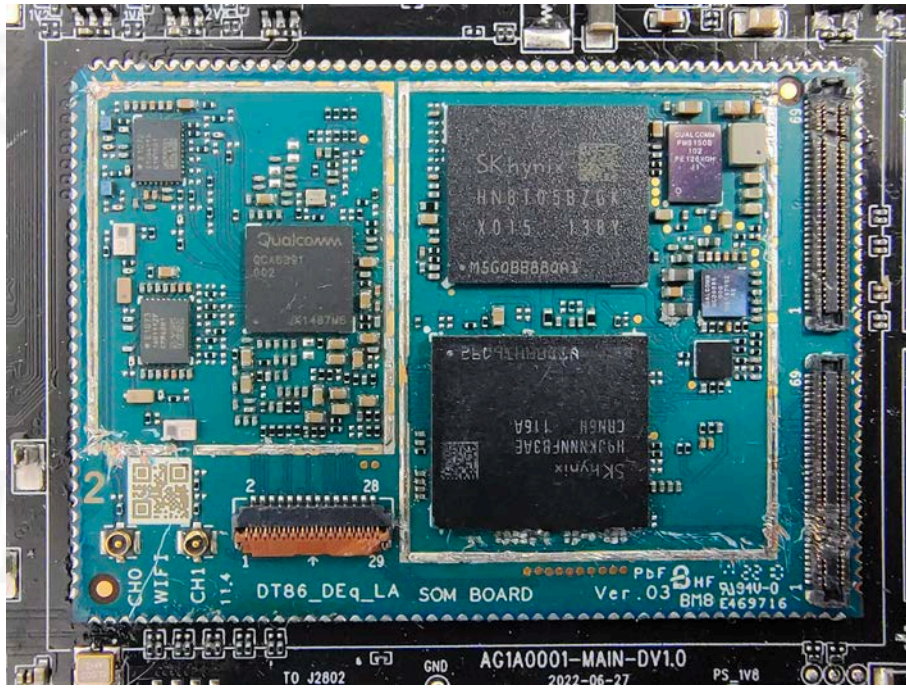

# EUT PHOTO(Internal Photos)

FCC ID: 2A8Y6-AG1A0001

\*\*\*\*\* END OF REPORT \*\*\*\*\*