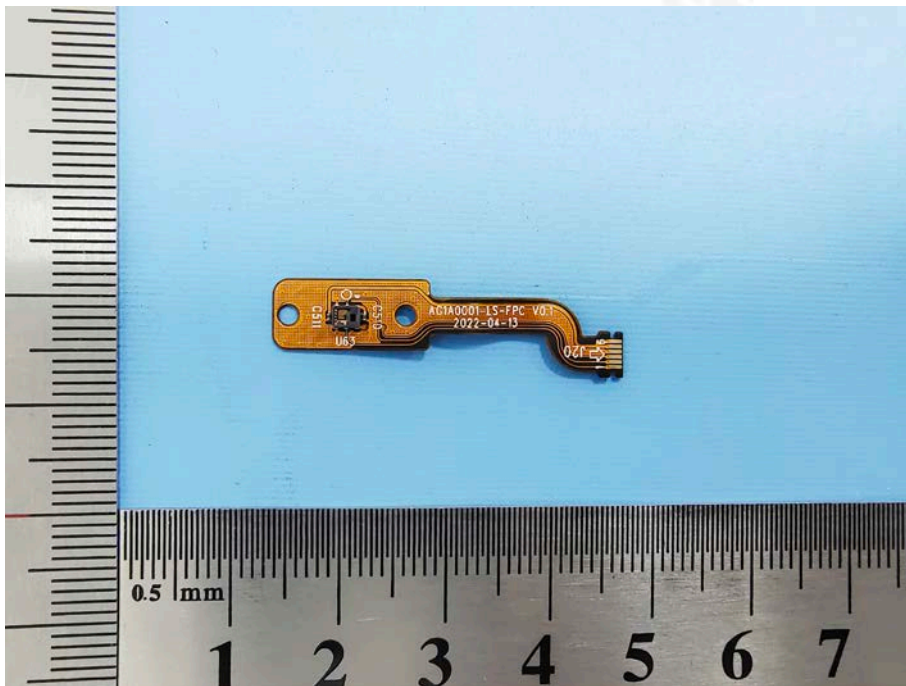

# EUT PHOTO(Internal Photos)

FCC ID: 2A8Y6-AG1A0001

\*\*\*\*\* END OF REPORT \*\*\*\*\*