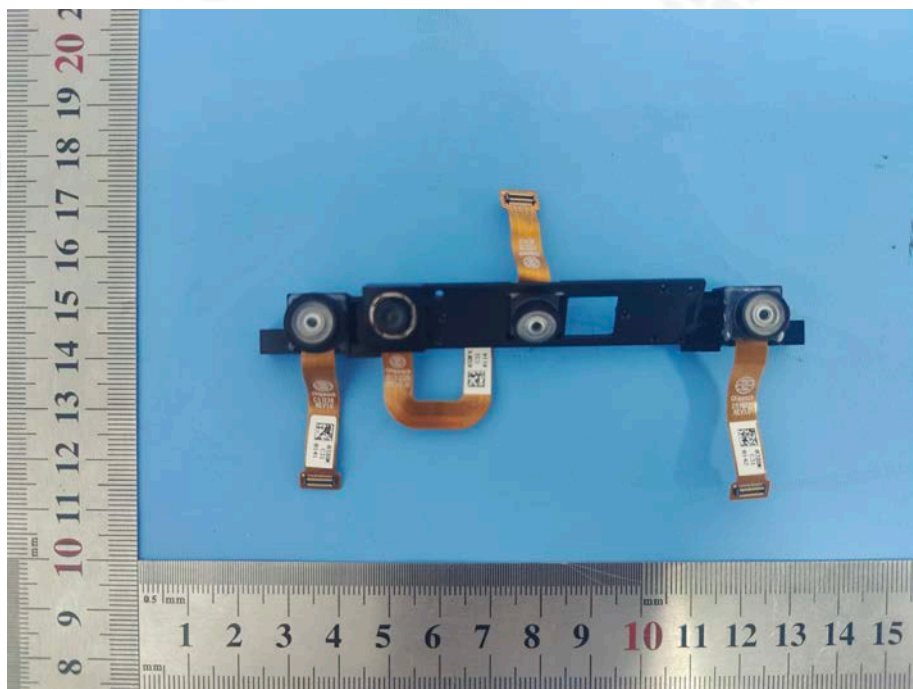

# EUT PHOTO(Internal Photos)

FCC ID: 2A8Y6-AG1A0001

\*\*\*\*\* END OF REPORT \*\*\*\*\*