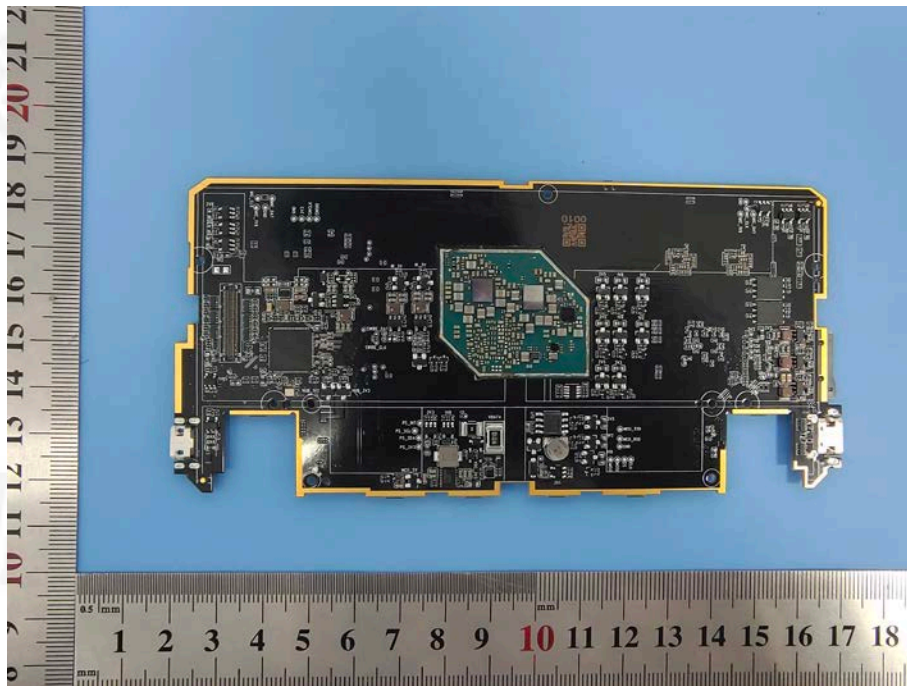

# EUT PHOTO(Internal Photos)

FCC ID: 2A8Y6-AG1A0001

\*\*\*\*\* END OF REPORT \*\*\*\*\*