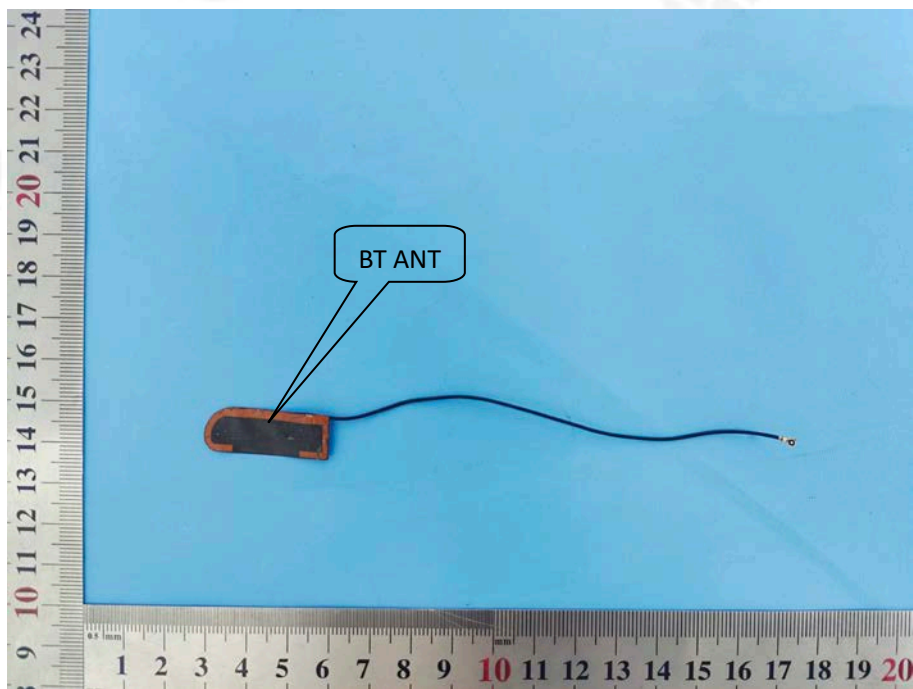

# EUT PHOTO(Internal Photos)

FCC ID: 2A8Y6-AG1A0001

\*\*\*\*\* END OF REPORT \*\*\*\*\*