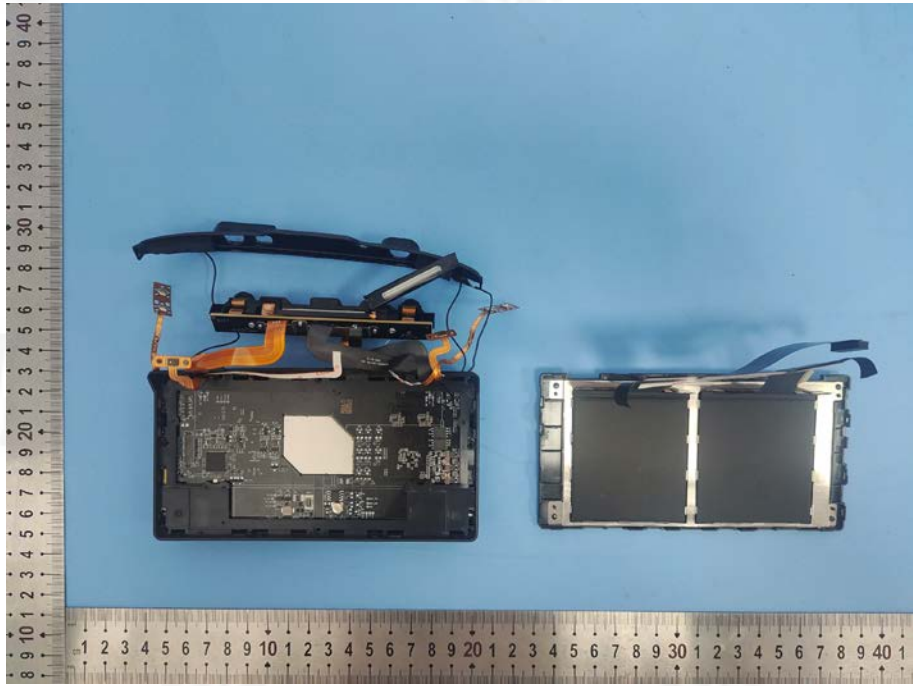

# EUT PHOTO(Internal Photos)

FCC ID: 2A8Y6-AG1A0001

\*\*\*\*\* END OF REPORT \*\*\*\*\*