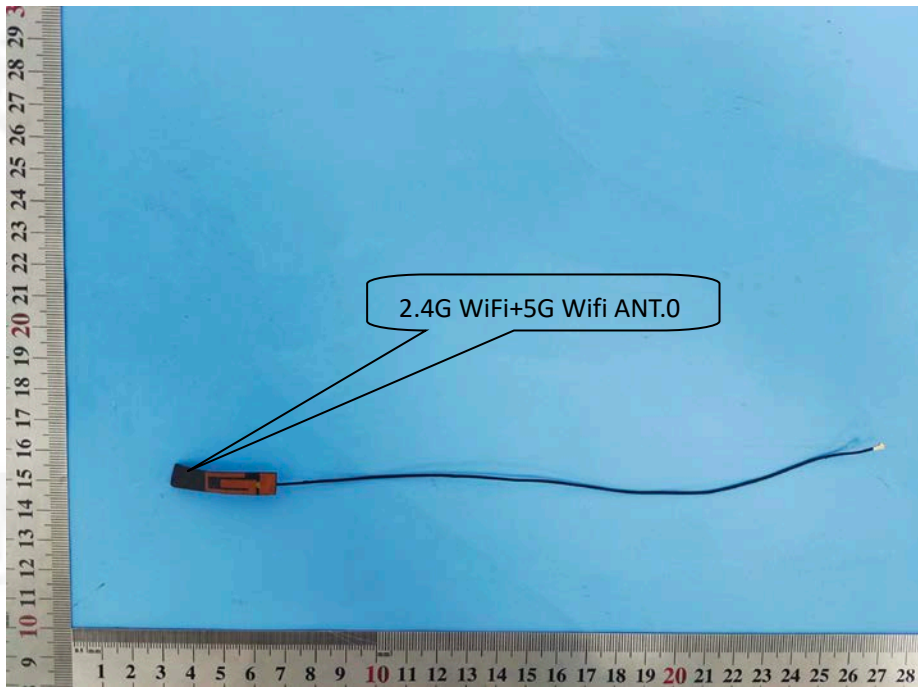

# EUT PHOTO(Internal Photos)

FCC ID: 2A8Y6-AG1A0001

\*\*\*\*\* END OF REPORT \*\*\*\*\*