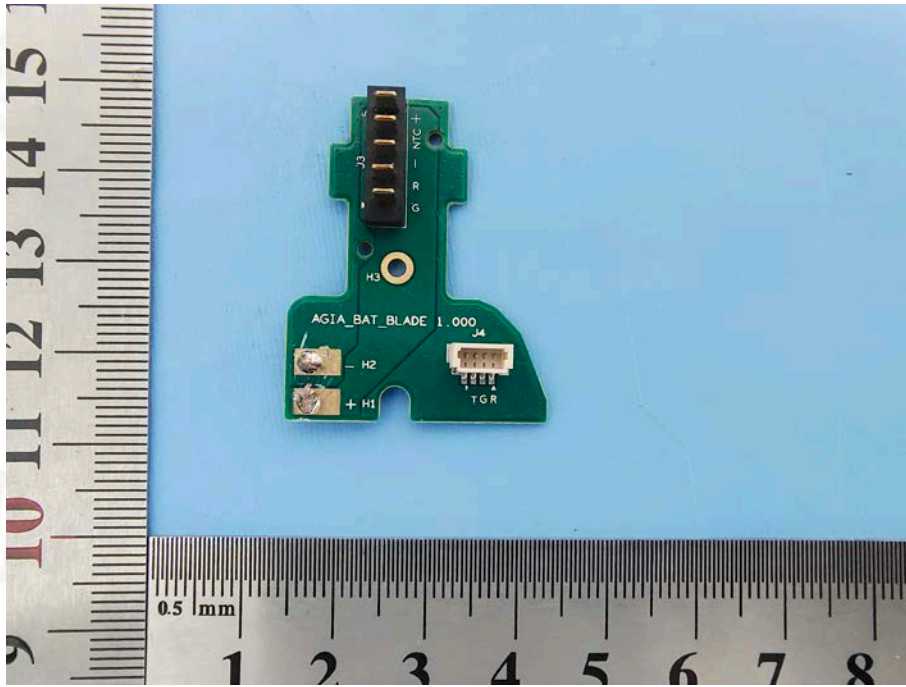

# EUT PHOTO(Internal Photos)

FCC ID: 2A8Y6-AG1A0001

\*\*\*\*\* END OF REPORT \*\*\*\*\*