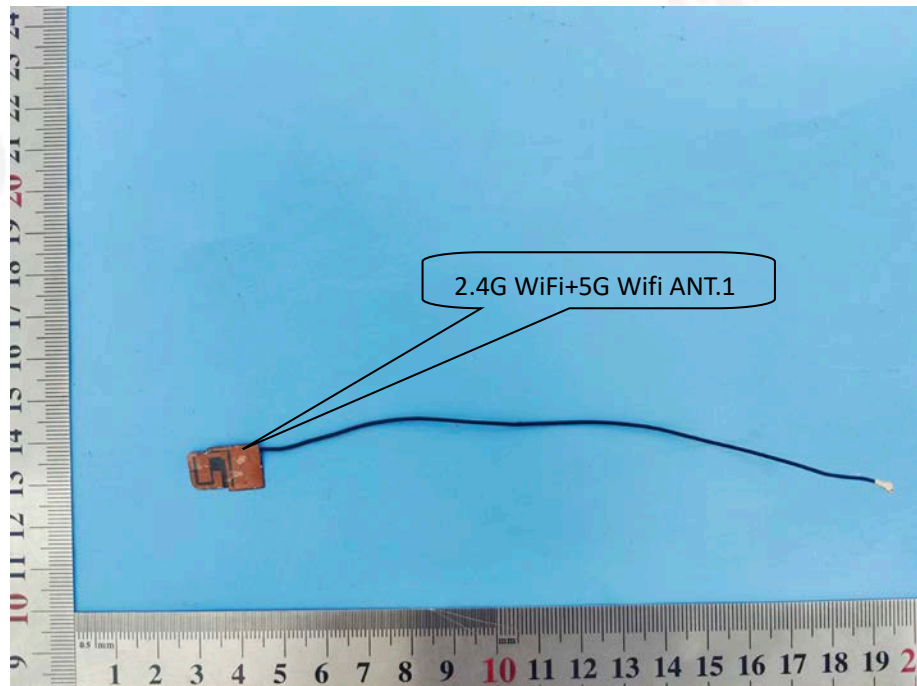

# EUT PHOTO(Internal Photos)

FCC ID: 2A8Y6-AG1A0001

\*\*\*\*\* END OF REPORT \*\*\*\*\*