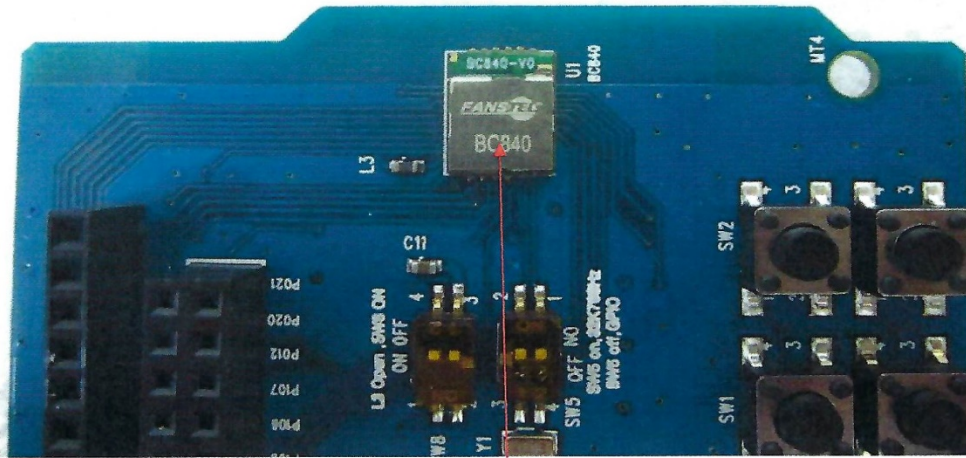

FCC & IC ID Label and Location

Applicant: Lilitab LLC

FCC ID: 2A8XU-GS40SC

IC: 29503-GS40SC

FCC ID: 2A8XU-GS40SC
IC: 29503-GS40SC