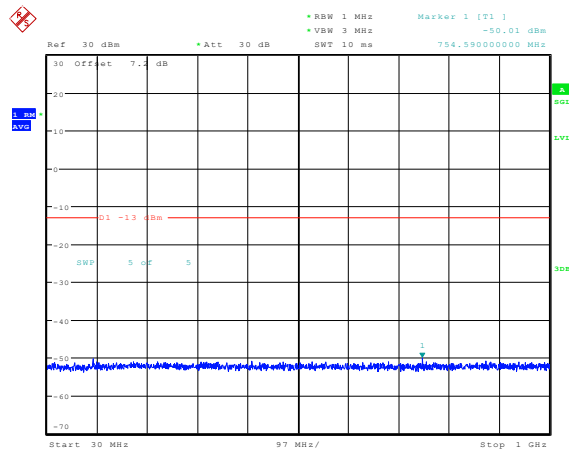

Band4-1.4MHz-QPSK-20393-1RB#0-Range3:30~1000MHz

Date: 23.FEB.2024 12:27:33