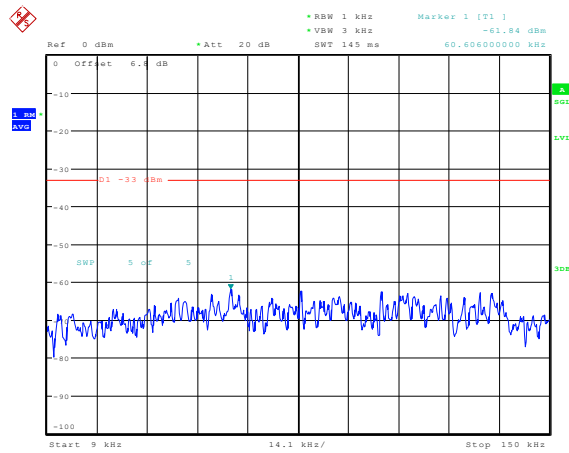

Band4-20MHz-QPSK-20175-1RB#0-Range1:0.009~0.15MHz

Date: 23.FEB.2024 13:54:13