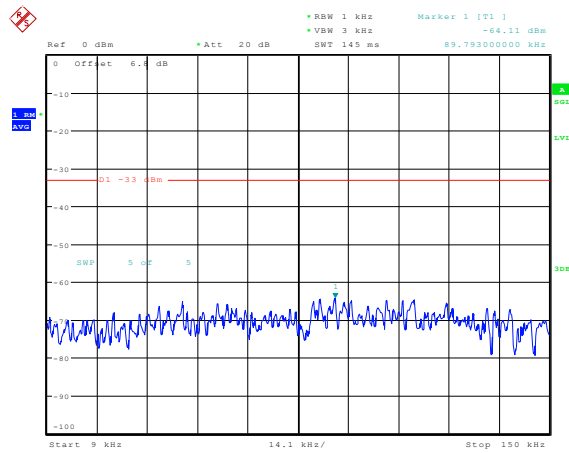

Band5-3MHz-QPSK-20525-1RB#0-Range1:0.009~0.15MHz

Date: 23.FEB.2024 14:30:35