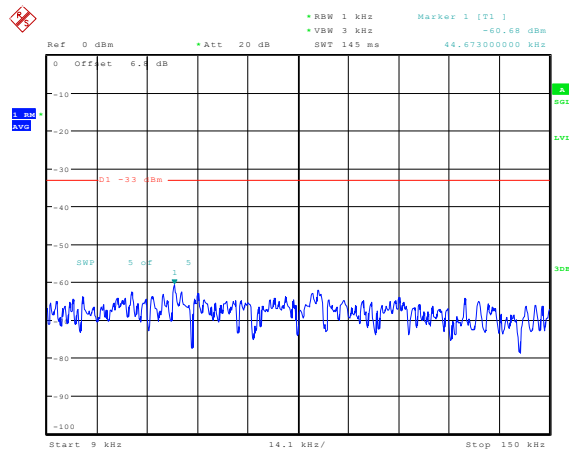

Band4-20MHz-16QAM-20175-1RB#0-Range1:0.009~0.15MHz

Date: 23.FEB.2024 13:54:17