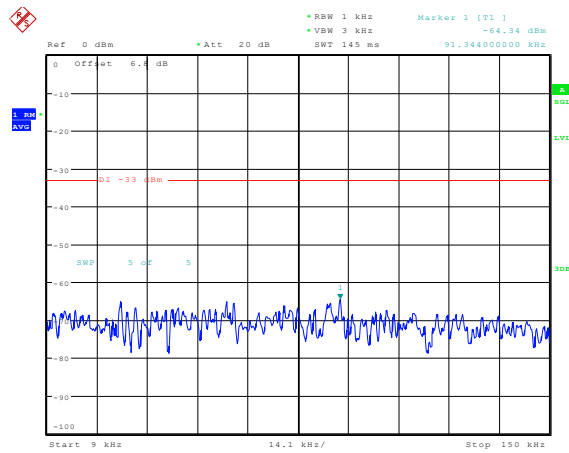

Date: 23.FEB.2024 14:48:14