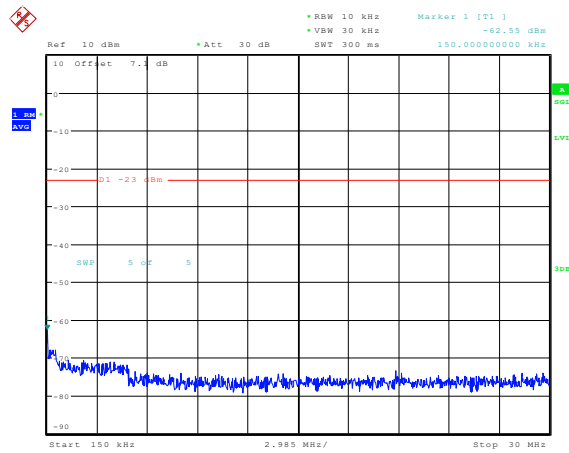

Band5-10MHz-QPSK-20450-1RB#0-Range2:0.15~30MHz

Date: 23.FEB.2024 15:05:26