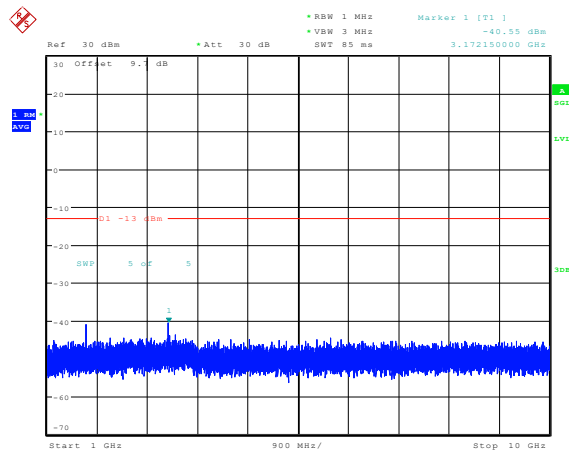

Date: 23.FEB.2024 14:14:33

**Band5-1.4MHz-QPSK-20643-1RB#0-Range2:0.15~30MHz**

Date: 23.FEB.2024 14:14:42

**Band5-1.4MHz-QPSK-20643-1RB#0-Range3:30~1000MHz**

Date: 23.FEB.2024 14:14:50

**Band5-1.4MHz-QPSK-20643-1RB#0-Range4:1000~10000MHz**