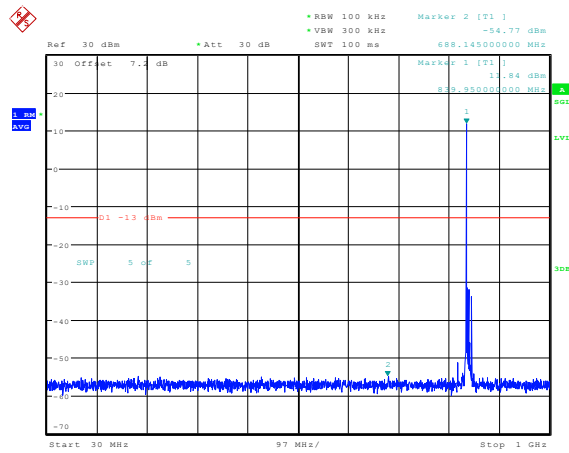

Band5-10MHz-QPSK-20600-1RB#0-Range3:30~1000MHz

Date: 23.FEB.2024 15:07:53