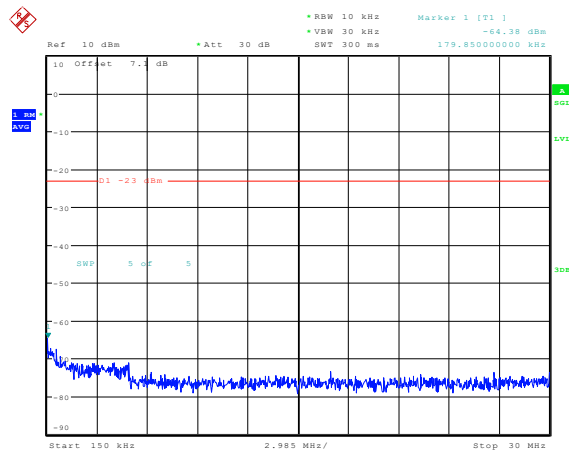

Band4-5MHz-16QAM-20175-1RB#0-Range2:0.15~30MHz

Date: 23.FEB.2024 13:01:50

Band4-5MHz-16QAM-20175-1RB#0-Range3:30~1000MHz