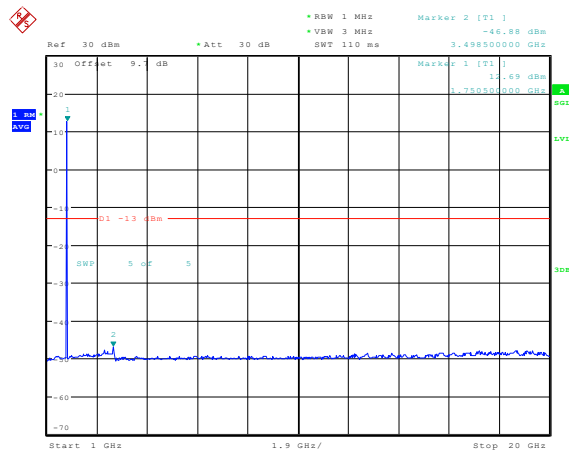

Band4-3MHz-16QAM-20385-1RB#0-Range4:1000~20000MHz

Date: 23.FEB.2024 12:45:20

Band4-5MHz-QPSK-19975-1RB#0-Range1:0.009~0.15MHz