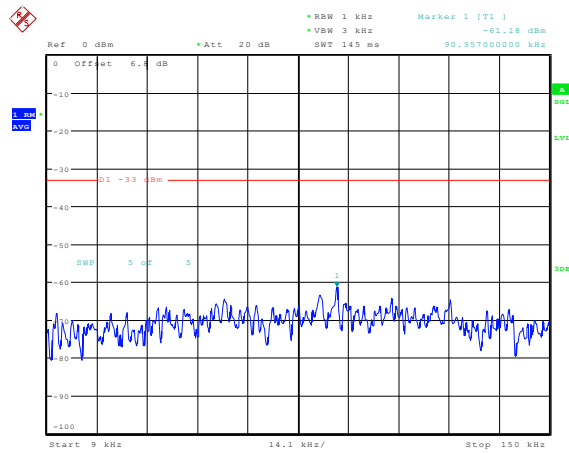

Band5-10MHz-QPSK-20525-1RB#0-Range1:0.009~0.15MHz

Date: 23.FEB.2024 15:06:26