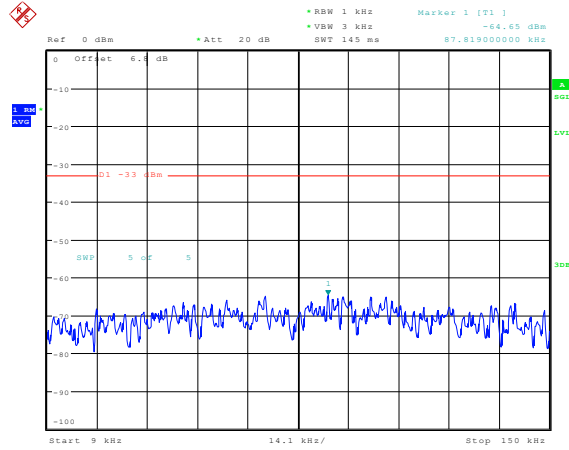

Band5-1.4MHz-QPSK-20407-1RB#0-Range1:0.009~0.15MHz

Date: 23.FEB.2024 14:12:13