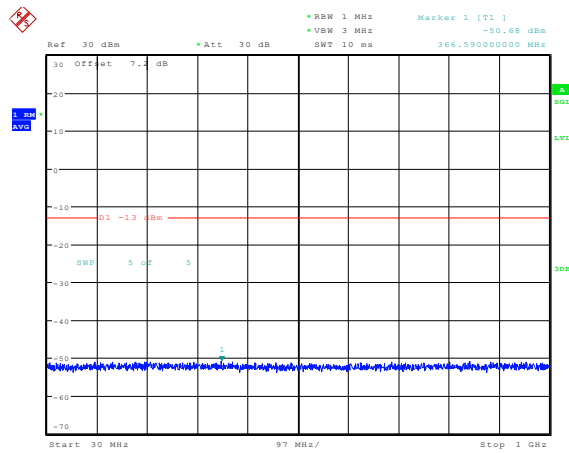

Date: 23.FEB.2024 12:25:57

**Band4-1.4MHz-16QAM-20175-1RB#0-Range1:0.009~0.15MHz**

Date: 23.FEB.2024 12:26:41

**Band4-1.4MHz-16QAM-20175-1RB#0-Range2:0.15~30MHz**

Date: 23.FEB.2024 12:26:50

**Band4-1.4MHz-16QAM-20175-1RB#0-Range3:30~1000MHz**