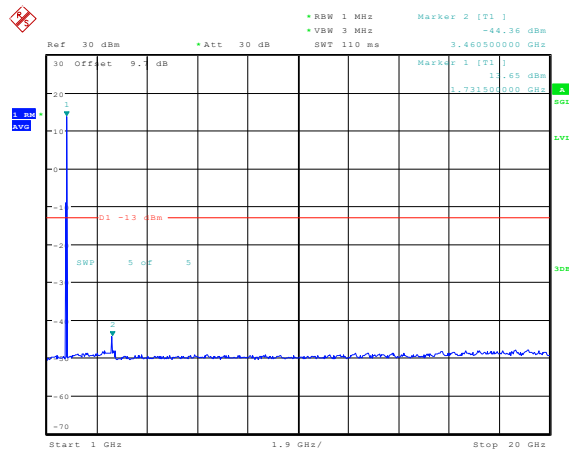

Band4-1.4MHz-16QAM-20175-1RB#0-Range4:1000~20000MHz

Date: 23.FEB.2024 12:27:06