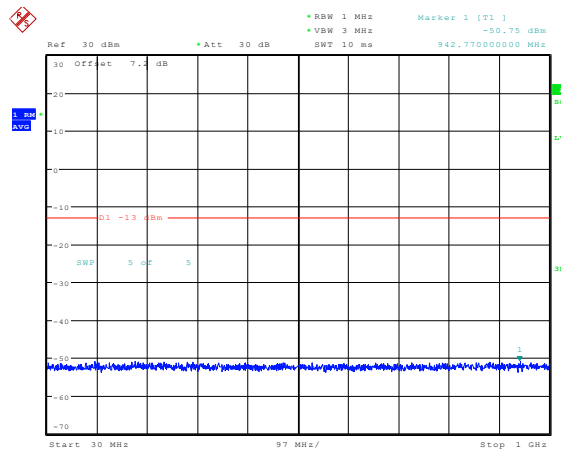

Date: 23.FEB.2024 13:55:04