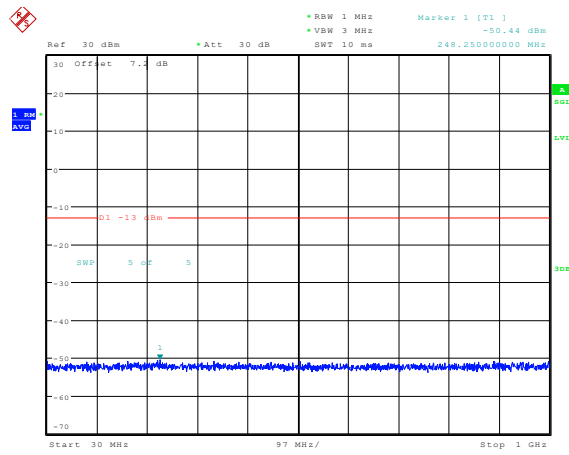

Date: 23.FEB.2024 13:35:32

**Band4-15MHz-QPSK-20175-1RB#0-Range1:0.009~0.15MHz**

Date: 23.FEB.2024 13:36:15

**Band4-15MHz-QPSK-20175-1RB#0-Range2:0.15~30MHz**

Date: 23.FEB.2024 13:36:25

**Band4-15MHz-QPSK-20175-1RB#0-Range3:30~1000MHz**