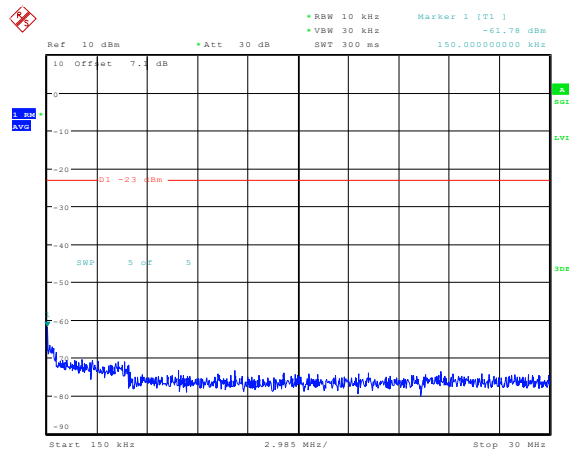

Band4-15MHz-QPSK-20025-1RB#0-Range2:0.15~30MHz

Date: 23.FEB.2024 13:35:16