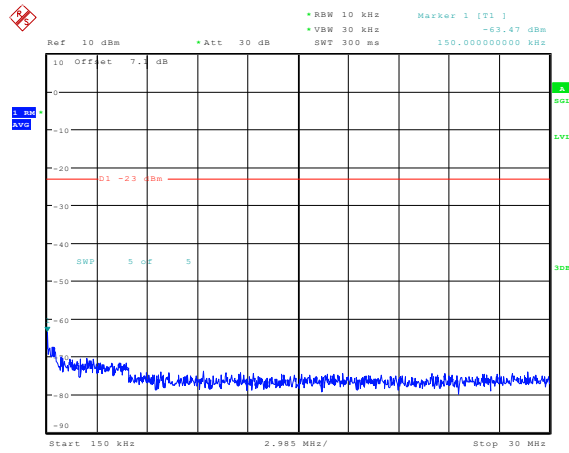

Date: 23.FEB.2024 15:06:08

**Band5-10MHz-16QAM-20450-1RB#0-Range4:1000~10000MHz**

Date: 23.FEB.2024 15:06:16

**Band5-10MHz-16QAM-20525-1RB#0-Range1:0.009~0.15MHz**

Date: 23.FEB.2024 15:07:00

**Band5-10MHz-16QAM-20525-1RB#0-Range2:0.15~30MHz**