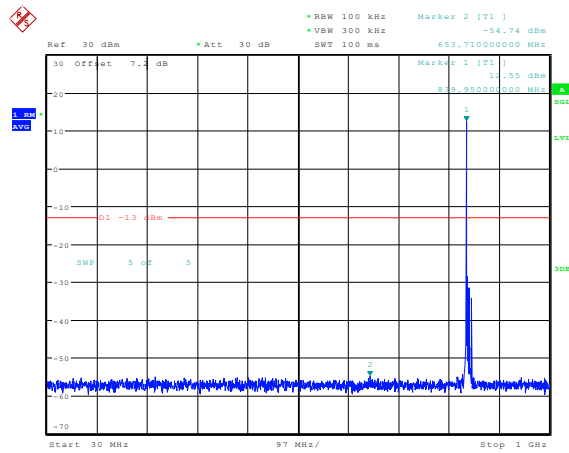

Band5-10MHz-16QAM-20600-1RB#0-Range3:30~1000MHz

Date: 23.FEB.2024 15:08:27