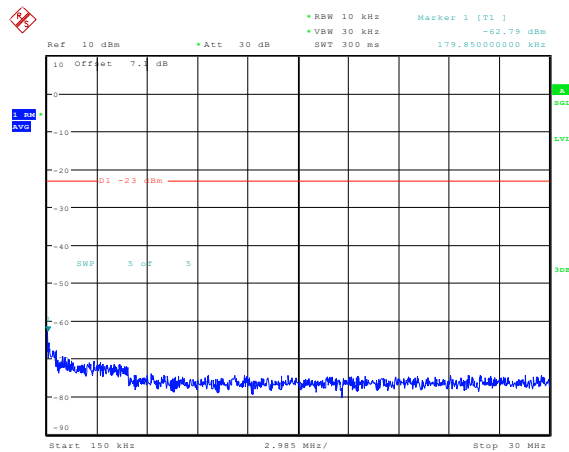

Band4-15MHz-QPSK-20175-1RB#0-Range2:0.15~30MHz

Date: 23.FEB.2024 13:36:25

Band4-15MHz-QPSK-20175-1RB#0-Range3:30~1000MHz