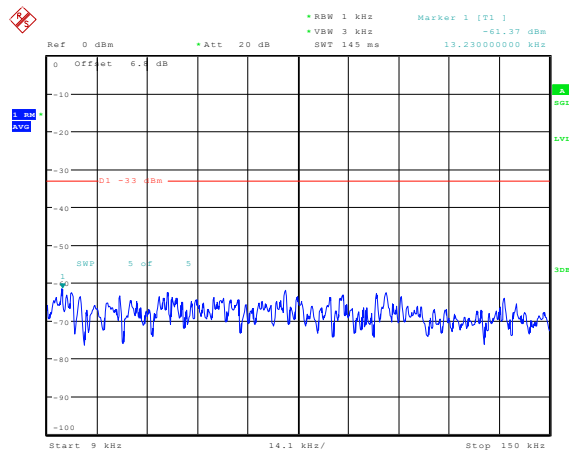

Band4-15MHz-16QAM-20325-1RB#0-Range1:0.009~0.15MHz

Date: 23.FEB.2024 13:38:00

Band4-15MHz-16QAM-20325-1RB#0-Range2:0.15~30MHz