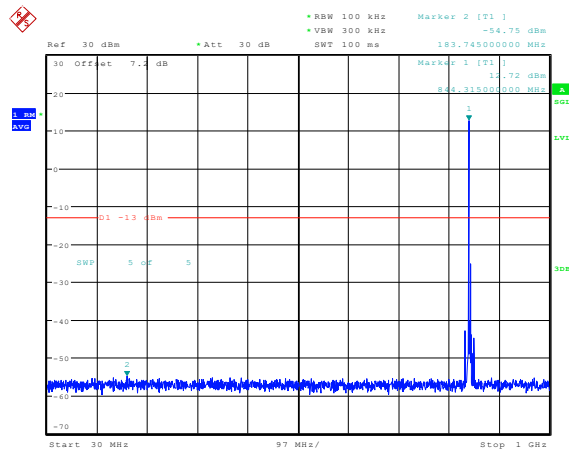

Band5-5MHz-QPSK-20625-1RB#0-Range3:30~1000MHz

Date: 23.FEB.2024 14:50:16