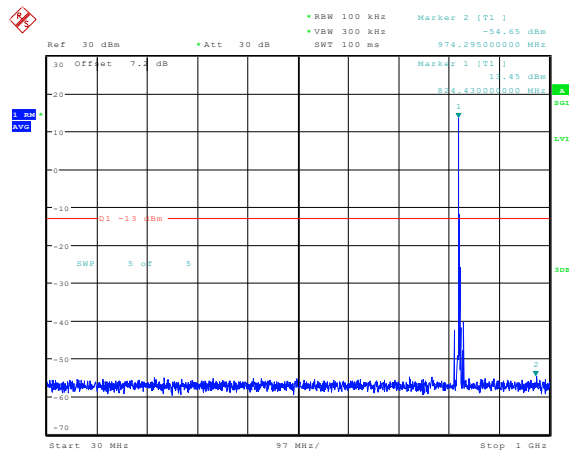

Date: 23.FEB.2024 14:50:25

**Band5-5MHz-16QAM-20425-1RB#0-Range1:0.009~0.15MHz**

Date: 23.FEB.2024 14:48:14

**Band5-5MHz-16QAM-20425-1RB#0-Range2:0.15~30MHz**

Date: 23.FEB.2024 14:48:23

**Band5-5MHz-16QAM-20425-1RB#0-Range3:30~1000MHz**