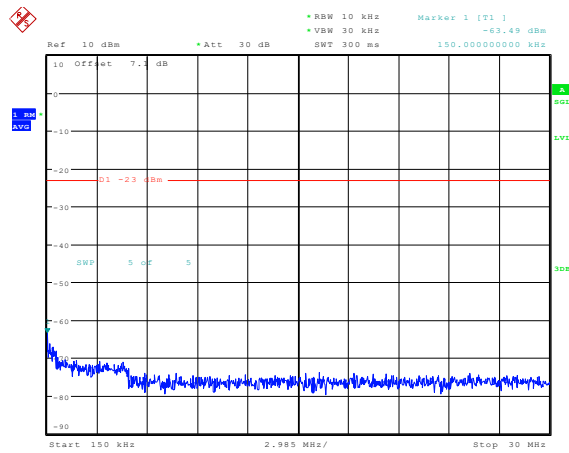

Date: 23.FEB.2024 12:26:57

**Band4-1.4MHz-16QAM-20175-1RB#0-Range4:1000~20000MHz**

Date: 23.FEB.2024 12:27:06

**Band4-1.4MHz-16QAM-20393-1RB#0-Range1:0.009~0.15MHz**

Date: 23.FEB.2024 12:27:50

**Band4-1.4MHz-16QAM-20393-1RB#0-Range2:0.15~30MHz**