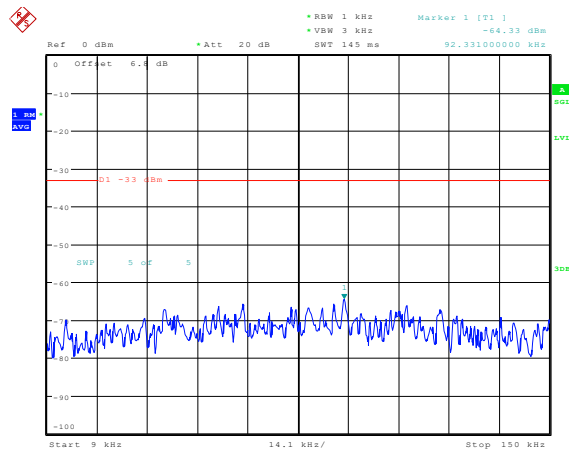

Date: 23.FEB.2024 14:29:25