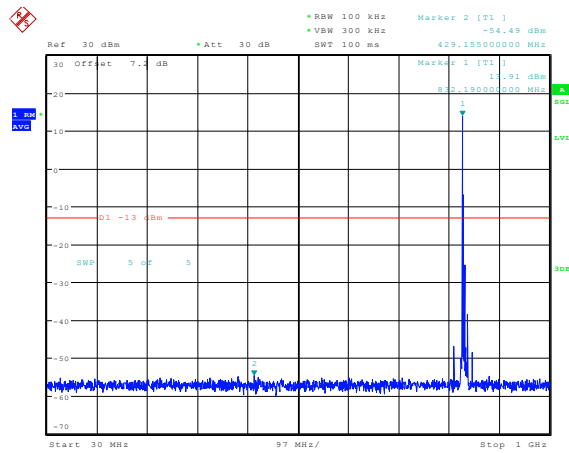

Date: 23.FEB.2024 15:07:17