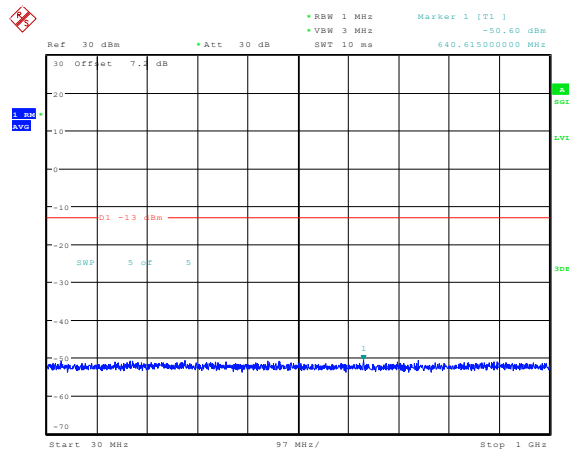

Band4-1.4MHz-16QAM-20393-1RB#0-Range3:30~1000MHz

Date: 23.FEB.2024 12:28:07