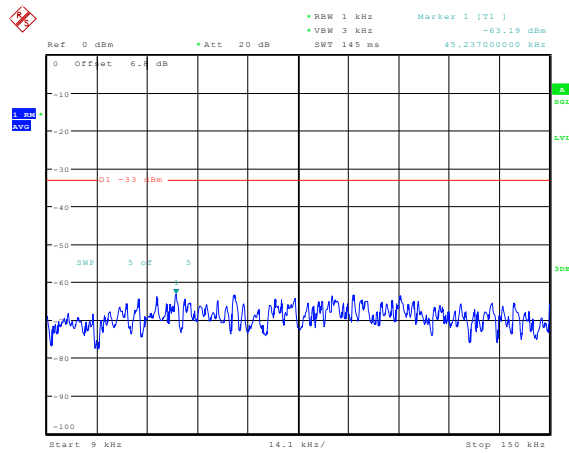

Band4-15MHz-QPSK-20175-1RB#0-Range1:0.009~0.15MHz

Date: 23.FEB.2024 13:36:15