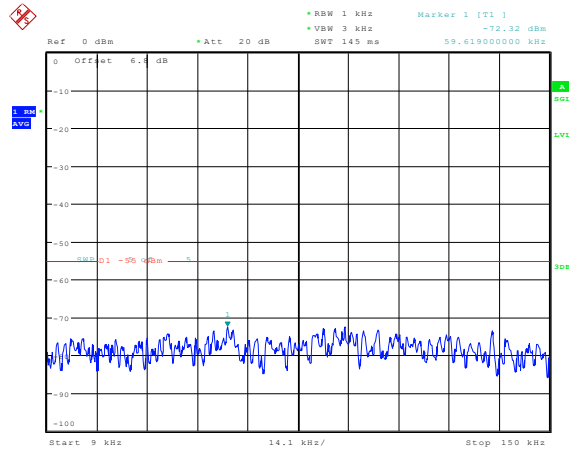

Band7-5MHz-QPSK-20775-1RB#0-Range1:0.009~0.15MHz

Date: 23.FEB.2024 16:14:24