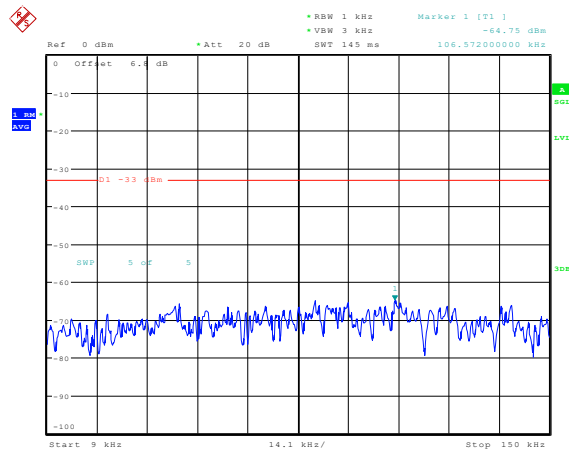

Band5-1.4MHz-QPSK-20525-1RB#0-Range1:0.009~0.15MHz

Date: 23.FEB.2024 14:13:22