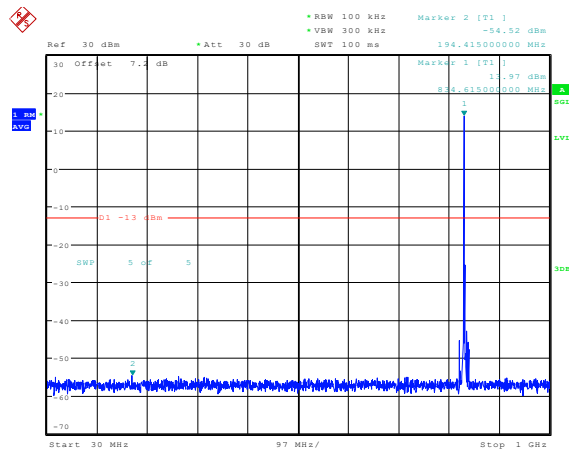

Date: 23.FEB.2024 14:49:40