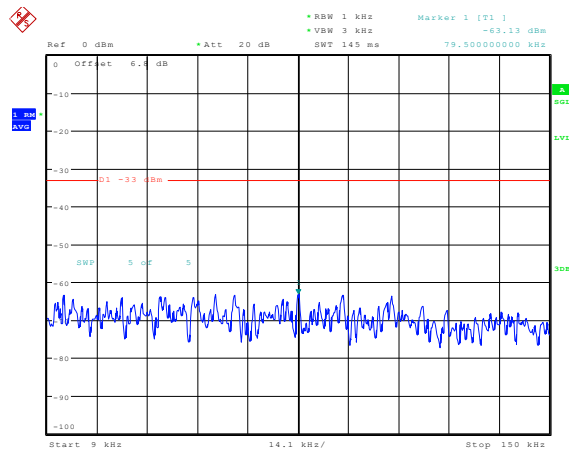

Date: 23.FEB.2024 13:37:35

**Band4-15MHz-QPSK-20325-1RB#0-Range3:30~1000MHz**

Date: 23.FEB.2024 13:37:43

**Band4-15MHz-QPSK-20325-1RB#0-Range4:1000~20000MHz**

Date: 23.FEB.2024 13:37:52

**Band4-15MHz-16QAM-20025-1RB#0-Range1:0.009~0.15MHz**