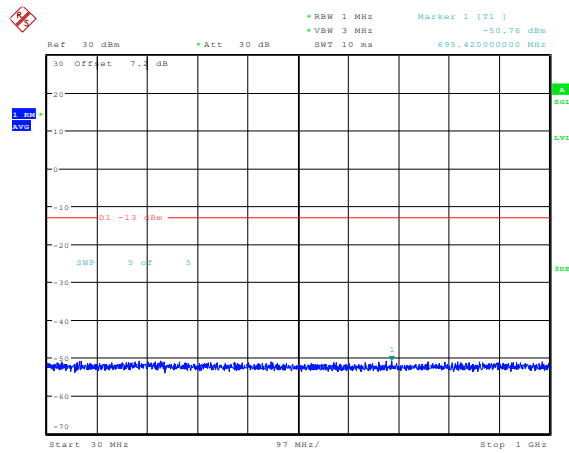

Band4-15MHz-16QAM-20325-1RB#0-Range3:30~1000MHz

Date: 23.FEB.2024 13:38:17