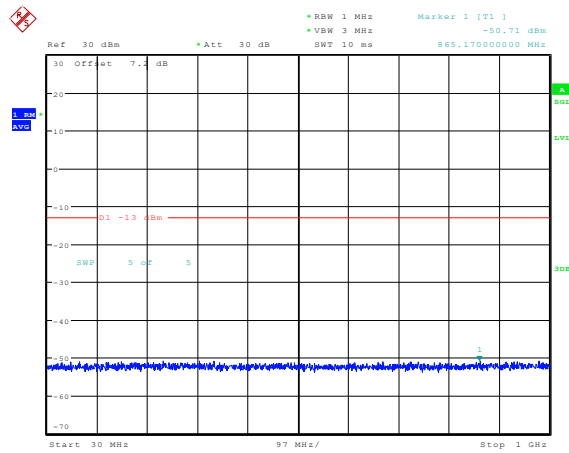

Band4-20MHz-16QAM-20300-1RB#0-Range3:30~1000MHz

Date: 23.FEB.2024 13:56:14