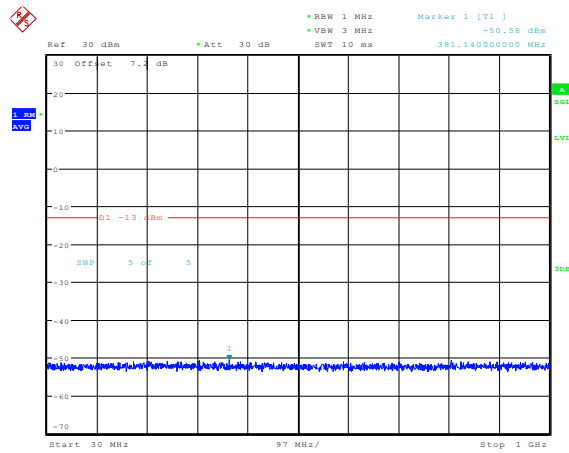

Band4-3MHz-QPSK-20385-1RB#0-Range3:30~1000MHz

Date: 23.FEB.2024 12:44:38