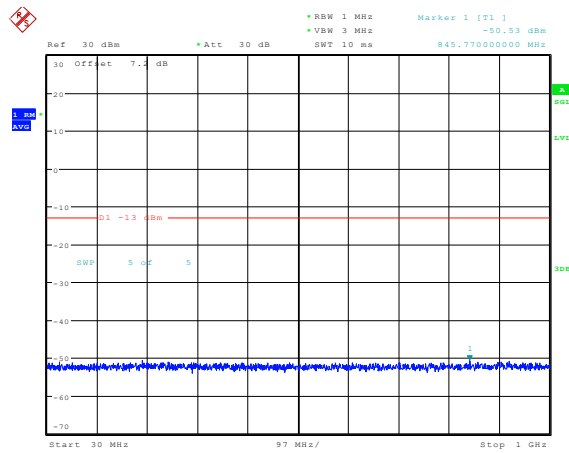

Date: 23.FEB.2024 12:43:02

**Band4-3MHz-16QAM-20175-1RB#0-Range1:0.009~0.15MHz**

Date: 23.FEB.2024 12:43:45

**Band4-3MHz-16QAM-20175-1RB#0-Range2:0.15~30MHz**

Date: 23.FEB.2024 12:43:54

**Band4-3MHz-16QAM-20175-1RB#0-Range3:30~1000MHz**