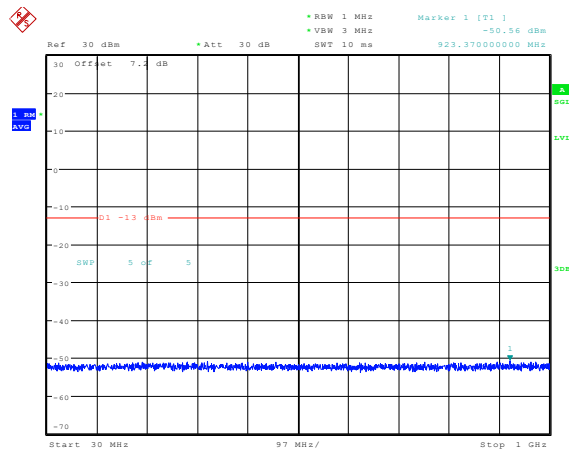

Date: 23.FEB.2024 12:25:23

**Band4-1.4MHz-QPSK-20175-1RB#0-Range1:0.009~0.15MHz**

Date: 23.FEB.2024 12:26:07

**Band4-1.4MHz-QPSK-20175-1RB#0-Range2:0.15~30MHz**

Date: 23.FEB.2024 12:26:16

**Band4-1.4MHz-QPSK-20175-1RB#0-Range3:30~1000MHz**