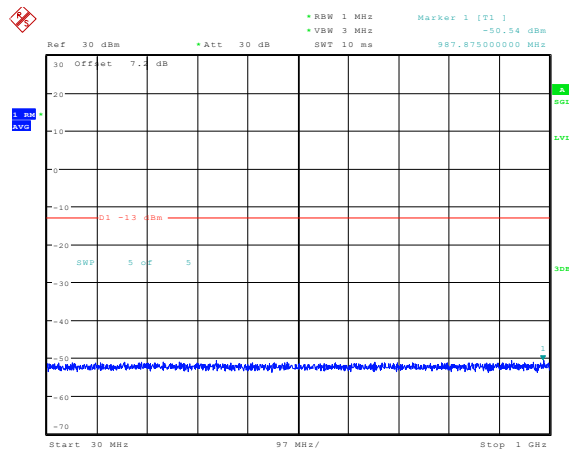

Date: 23.FEB.2024 13:18:25

**Band4-10MHz-16QAM-20175-1RB#0-Range1:0.009~0.15MHz**

Date: 23.FEB.2024 13:19:09

**Band4-10MHz-16QAM-20175-1RB#0-Range2:0.15~30MHz**

Date: 23.FEB.2024 13:19:19

**Band4-10MHz-16QAM-20175-1RB#0-Range3:30~1000MHz**