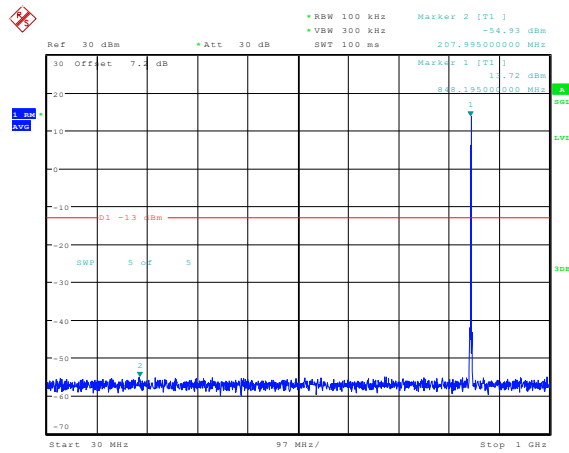

Band5-1.4MHz-QPSK-20643-1RB#0-Range3:30~1000MHz

Date: 23.FEB.2024 14:14:50