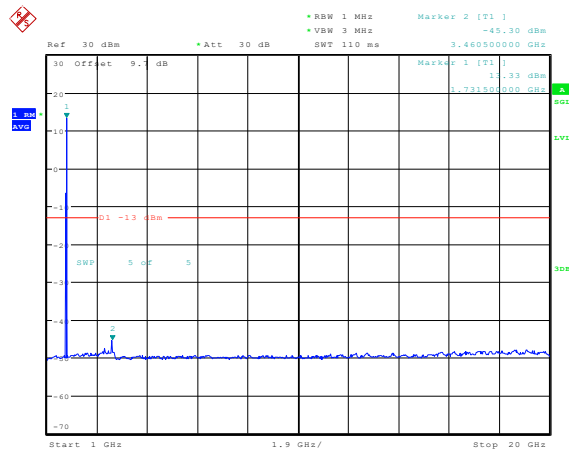

Band4-1.4MHz-QPSK-20175-1RB#0-Range4:1000~20000MHz

Date: 23.FEB.2024 12:26:32