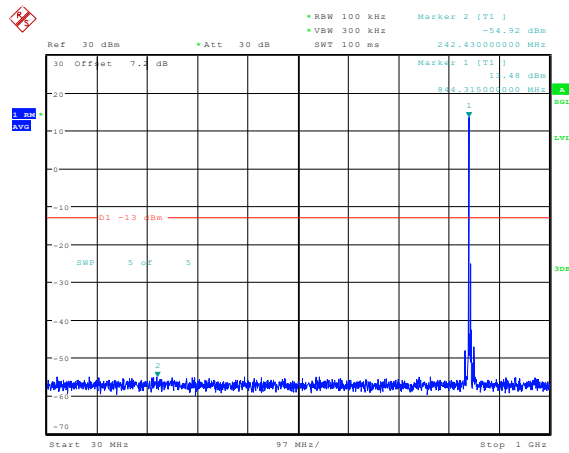

Band5-5MHz-16QAM-20625-1RB#0-Range3:30~1000MHz

Date: 23.FEB.2024 14:50:50