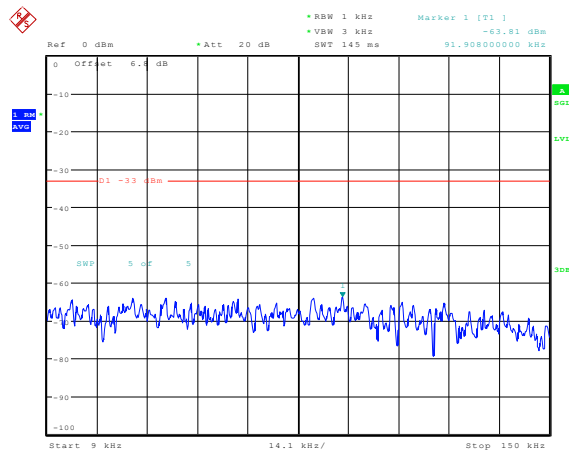

Band4-5MHz-16QAM-20375-1RB#0-Range1:0.009~0.15MHz

Date: 23.FEB.2024 13:02:51

Band4-5MHz-16QAM-20375-1RB#0-Range2:0.15~30MHz