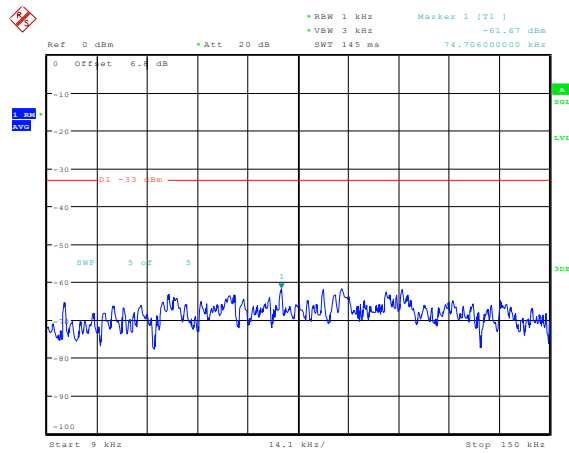

Band4-3MHz-QPSK-20175-1RB#0-Range1:0.009~0.15MHz

Date: 23.FEB.2024 12:43:11