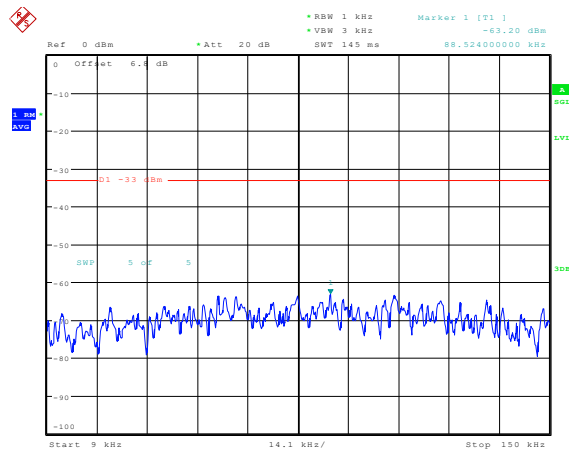

Date: 23.FEB.2024 13:38:09

**Band4-15MHz-16QAM-20325-1RB#0-Range3:30~1000MHz**

Date: 23.FEB.2024 13:38:17

**Band4-15MHz-16QAM-20325-1RB#0-Range4:1000~20000MHz**

Date: 23.FEB.2024 13:38:25

**Band4-20MHz-QPSK-20050-1RB#0-Range1:0.009~0.15MHz**