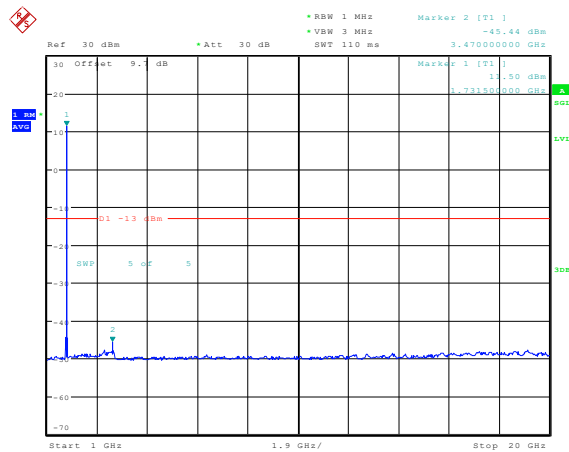

Date: 23.FEB.2024 13:55:57

**Band4-20MHz-16QAM-20300-1RB#0-Range2:0.15~30MHz**

Date: 23.FEB.2024 13:56:07

**Band4-20MHz-16QAM-20300-1RB#0-Range3:30~1000MHz**

Date: 23.FEB.2024 13:56:14

**Band4-20MHz-16QAM-20300-1RB#0-Range4:1000~20000MHz**