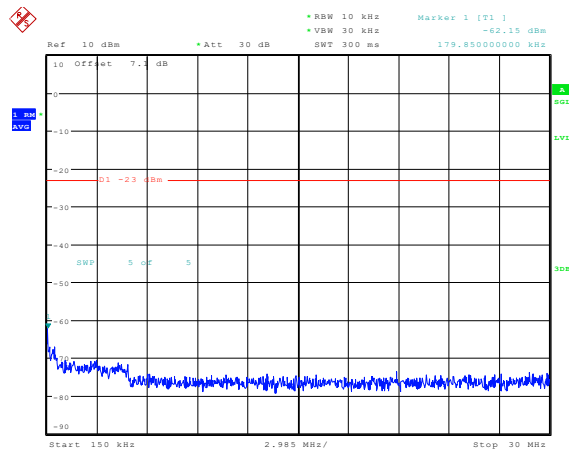

Date: 23.FEB.2024 14:50:08