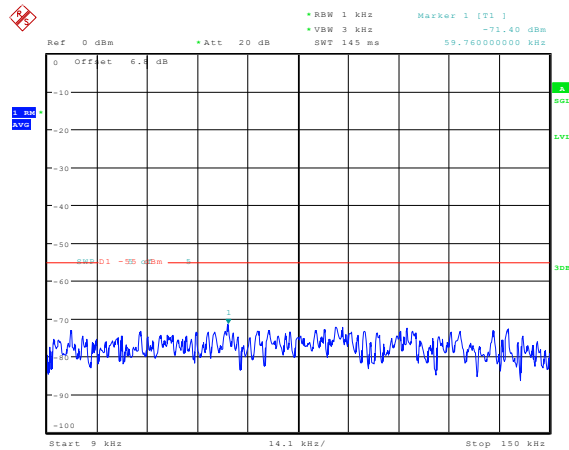

Band7-5MHz-QPSK-20775-1RB#0-Range4:1000~20000MHz

Date: 23.FEB.2024 16:14:50

**Band7-5MHz-QPSK-20775-1RB#0-Range5:20000~27000MHz**

Date: 23.FEB.2024 16:14:57

**Band7-5MHz-QPSK-21100-1RB#0-Range1:0.009~0.15MHz**