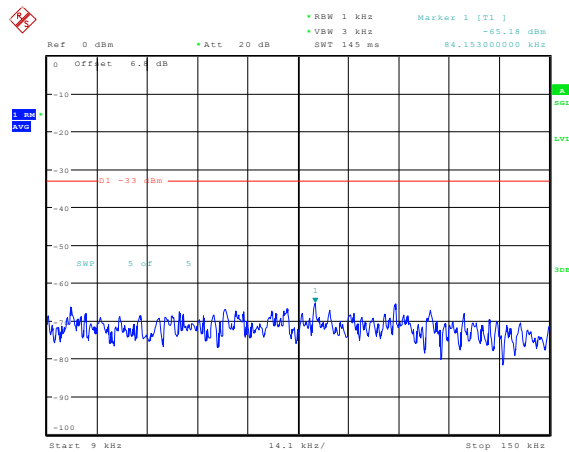

Date: 23.FEB.2024 14:49:32

**Band5-5MHz-16QAM-20525-1RB#0-Range3:30~1000MHz**

Date: 23.FEB.2024 14:49:40

**Band5-5MHz-16QAM-20525-1RB#0-Range4:1000~10000MHz**

Date: 23.FEB.2024 14:49:49

**Band5-5MHz-16QAM-20625-1RB#0-Range1:0.009~0.15MHz**