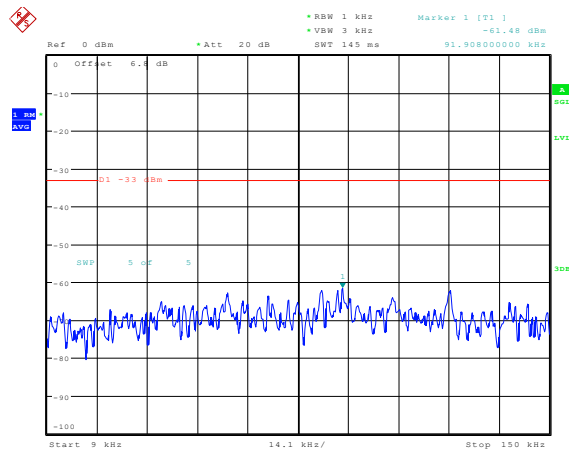

Date: 23.FEB.2024 12:28:00

**Band4-1.4MHz-16QAM-20393-1RB#0-Range3:30~1000MHz**

Date: 23.FEB.2024 12:28:07

**Band4-1.4MHz-16QAM-20393-1RB#0-Range4:1000~20000MHz**

Date: 23.FEB.2024 12:28:16

**Band4-3MHz-QPSK-19965-1RB#0-Range1:0.009~0.15MHz**