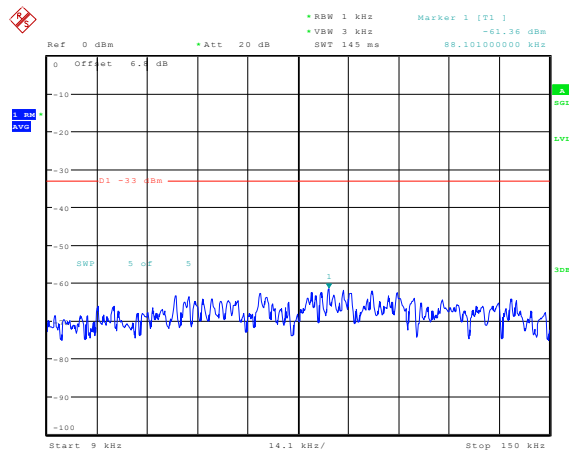

Band4-1.4MHz-QPSK-20393-1RB#0-Range1:0.009~0.15MHz

Date: 23.FEB.2024 12:27:17

Band4-1.4MHz-QPSK-20393-1RB#0-Range2:0.15~30MHz