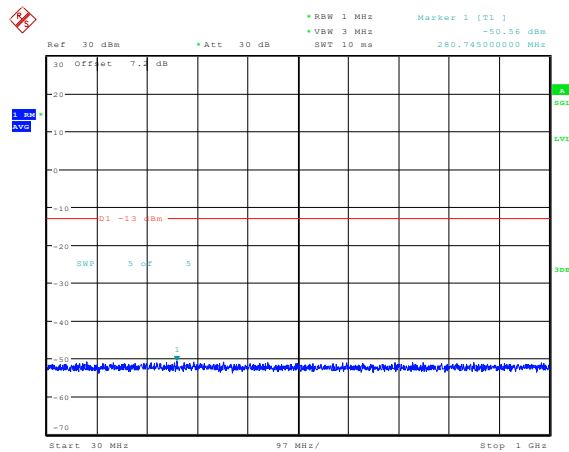

Band4-3MHz-QPSK-19965-1RB#0-Range3:30~1000MHz

Date: 23.FEB.2024 12:42:19

Band4-3MHz-QPSK-19965-1RB#0-Range4:1000~20000MHz