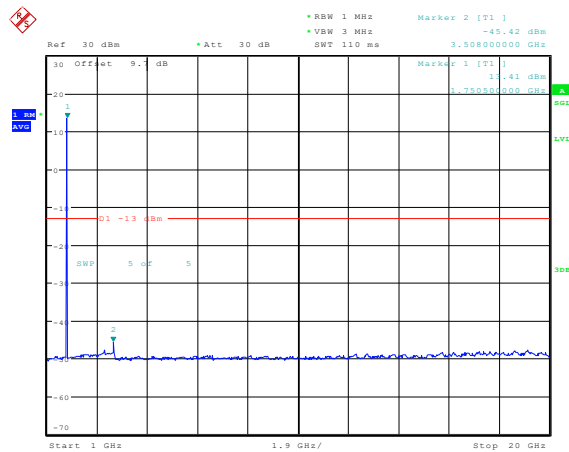

Band4-1.4MHz-16QAM-20393-1RB#0-Range4:1000~20000MHz

Date: 23.FEB.2024 12:28:16

Band4-3MHz-QPSK-19965-1RB#0-Range1:0.009~0.15MHz