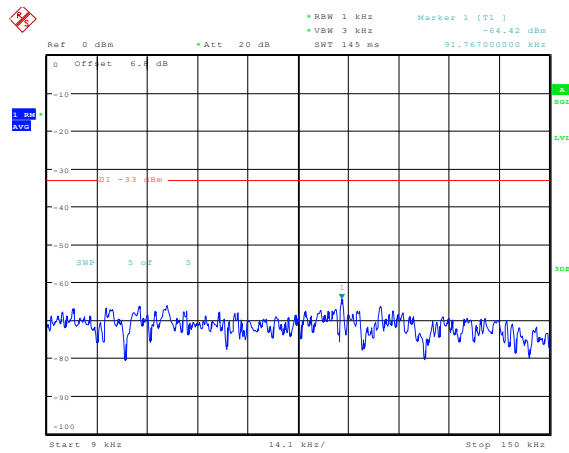

Date: 23.FEB.2024 14:12:47