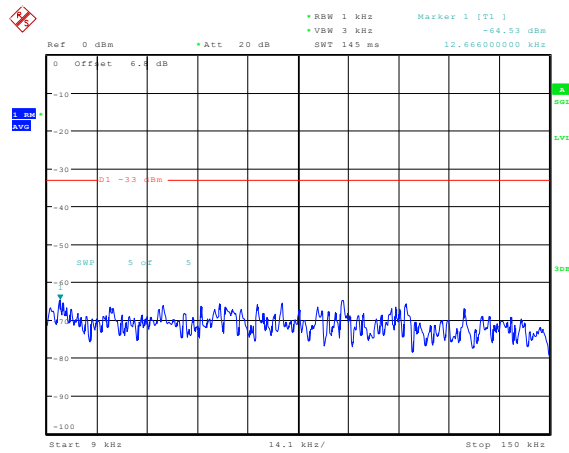

Band5-3MHz-16QAM-20525-1RB#0-Range1:0.009~0.15MHz

Date: 23.FEB.2024 14:31:09