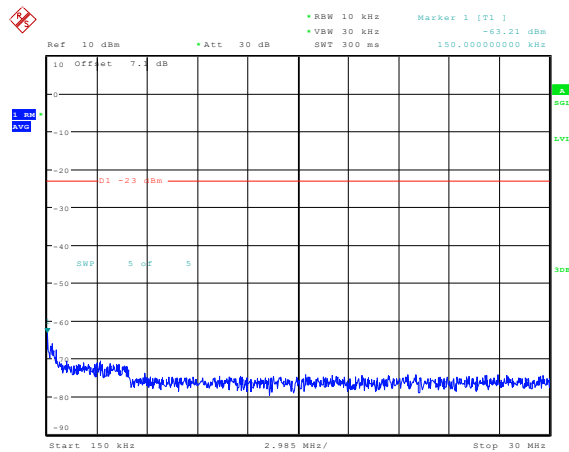

Band5-1.4MHz-QPSK-20407-1RB#0-Range4:1000~10000MHz

Date: 23.FEB.2024 14:12:38

**Band5-1.4MHz-QPSK-20525-1RB#0-Range1:0.009~0.15MHz**

Date: 23.FEB.2024 14:13:22

**Band5-1.4MHz-QPSK-20525-1RB#0-Range2:0.15~30MHz**