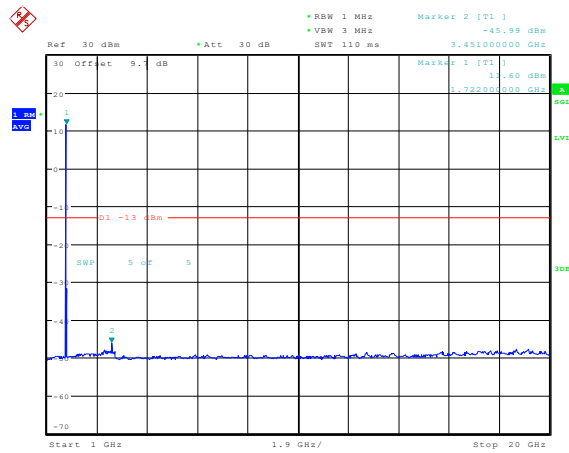

Band4-15MHz-16QAM-20175-1RB#0-Range4:1000~20000MHz

Date: 23.FEB.2024 13:37:14