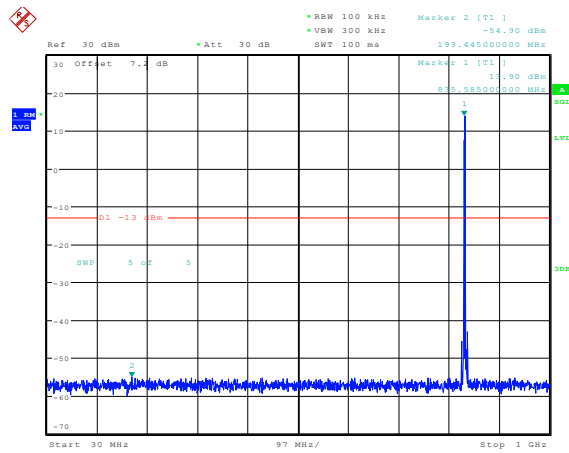

Date: 23.FEB.2024 14:31:26