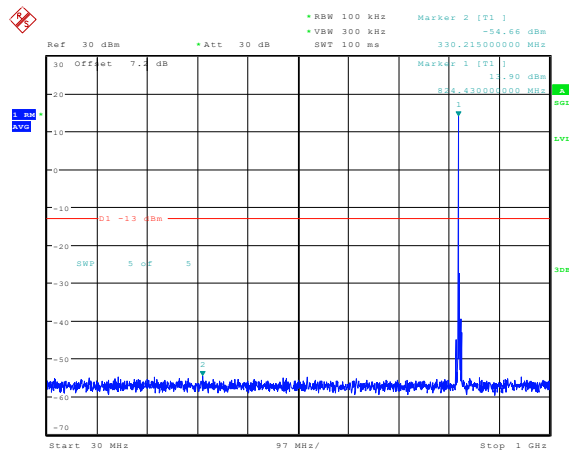

Date: 23.FEB.2024 14:32:10

**Band5-3MHz-16QAM-20415-1RB#0-Range1:0.009~0.15MHz**

Date: 23.FEB.2024 14:29:59

**Band5-3MHz-16QAM-20415-1RB#0-Range2:0.15~30MHz**

Date: 23.FEB.2024 14:30:08

**Band5-3MHz-16QAM-20415-1RB#0-Range3:30~1000MHz**