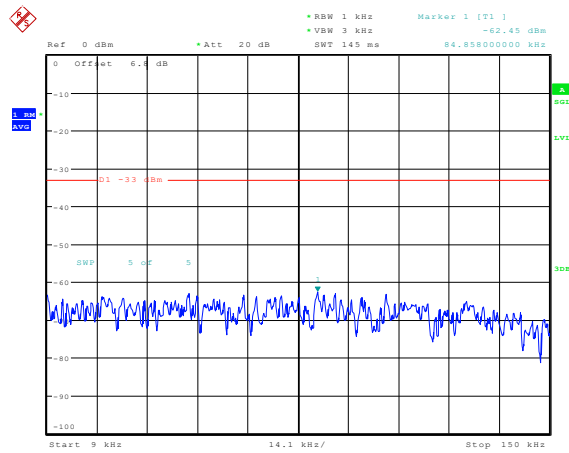

Band4-3MHz-16QAM-20175-1RB#0-Range1:0.009~0.15MHz

Date: 23.FEB.2024 12:43:45