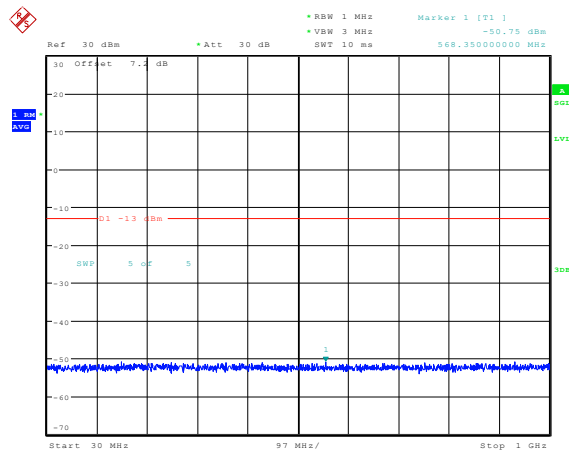

Band4-5MHz-QPSK-19975-1RB#0-Range3:30~1000MHz

Date: 23.FEB.2024 13:00:14

Band4-5MHz-QPSK-19975-1RB#0-Range4:1000~20000MHz