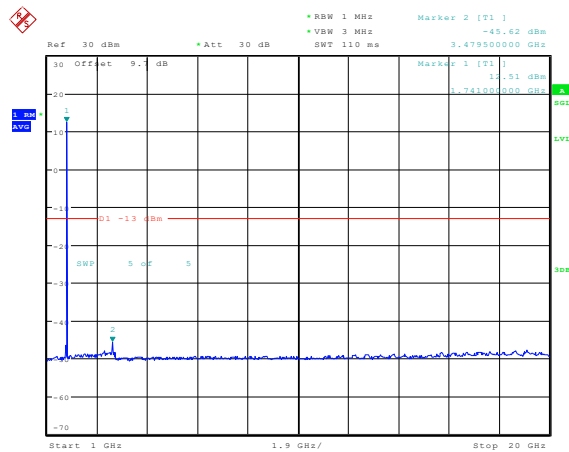

Band4-15MHz-16QAM-20325-1RB#0-Range4:1000~20000MHz

Date: 23.FEB.2024 13:38:25

Band4-20MHz-QPSK-20050-1RB#0-Range1:0.009~0.15MHz