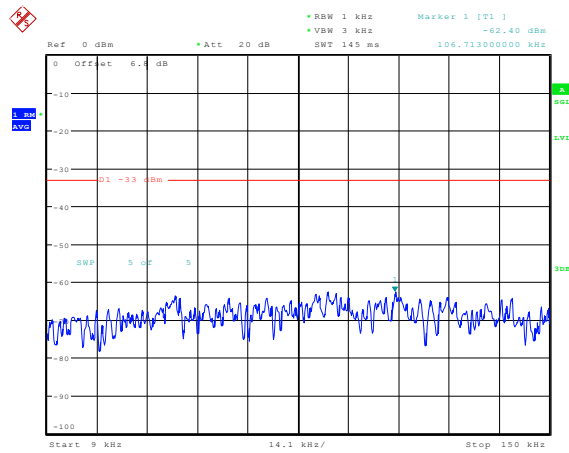

Band4-10MHz-QPSK-20175-1RB#0-Range1:0.009~0.15MHz

Date: 23.FEB.2024 13:18:35