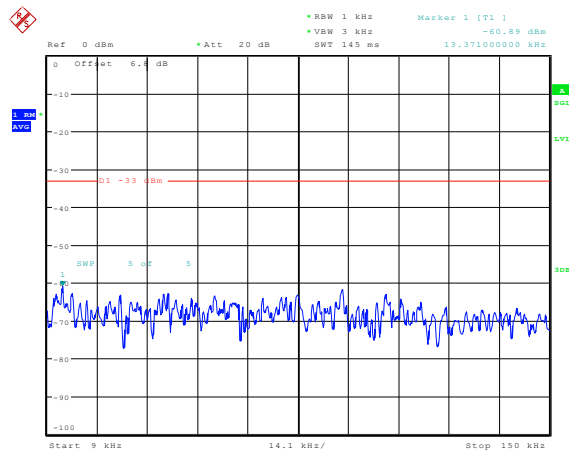

Band4-10MHz-16QAM-20350-1RB#0-Range1:0.009~0.15MHz

Date: 23.FEB.2024 13:20:20

Band4-10MHz-16QAM-20350-1RB#0-Range2:0.15~30MHz