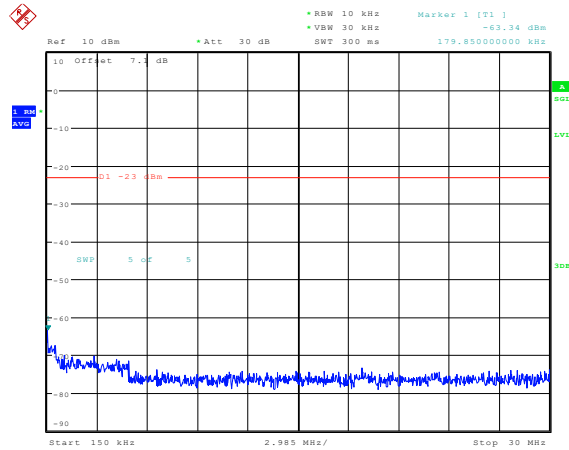

Band5-1.4MHz-QPSK-20407-1RB#0-Range2:0.15~30MHz

Date: 23.FEB.2024 14:12:22