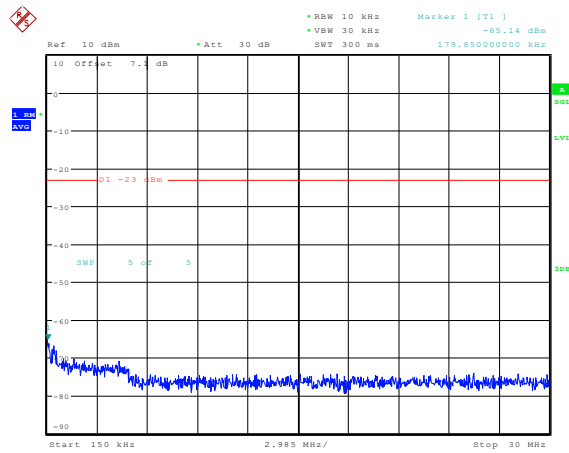

Band4-15MHz-16QAM-20025-1RB#0-Range2:0.15~30MHz

Date: 23.FEB.2024 13:35:49