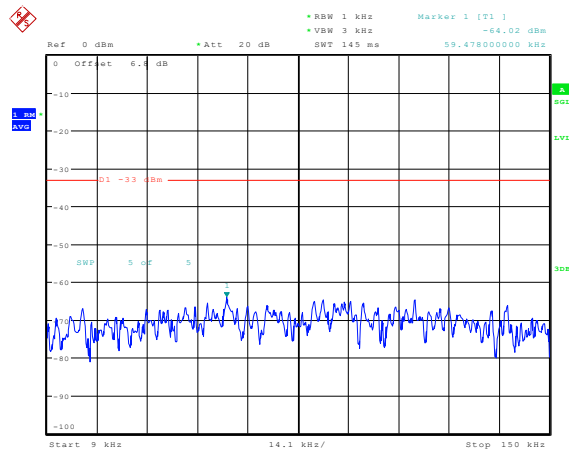

Band5-5MHz-QPSK-20525-1RB#0-Range1:0.009~0.15MHz

Date: 23.FEB.2024 14:48:19