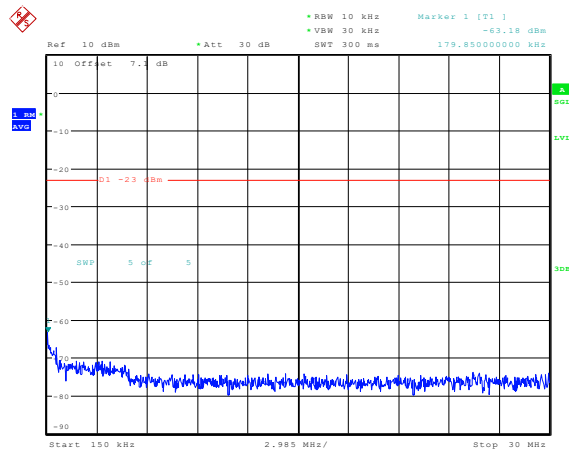

Band4-5MHz-QPSK-19975-1RB#0-Range2:0.15~30MHz

Date: 23.FEB.2024 13:00:07