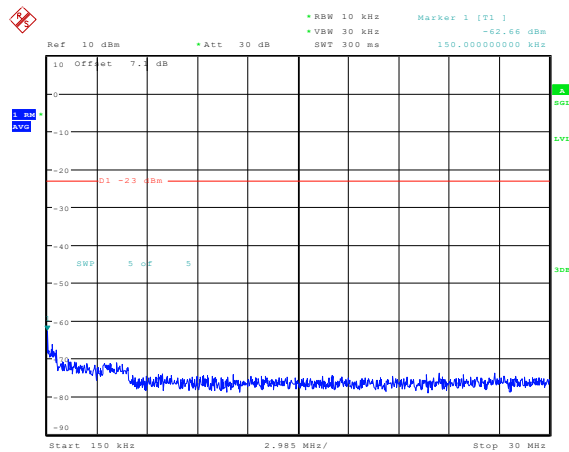

Date: 23.FEB.2024 12:25:23

**Band4-1.4MHz-QPSK-20175-1RB#0-Range1:0.009~0.15MHz**

Date: 23.FEB.2024 12:26:07

**Band4-1.4MHz-QPSK-20175-1RB#0-Range2:0.15~30MHz**

Date: 23.FEB.2024 12:26:16

**Band4-1.4MHz-QPSK-20175-1RB#0-Range3:30~1000MHz**