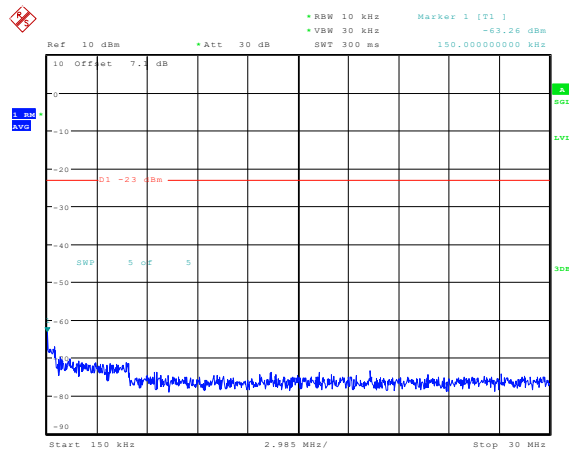

Band4-3MHz-QPSK-19965-1RB#0-Range2:0.15~30MHz

Date: 23.FEB.2024 12:42:12