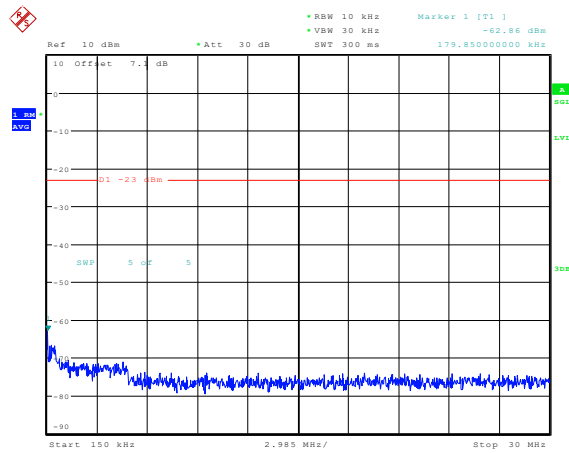

Band4-10MHz-QPSK-20000-1RB#0-Range2:0.15~30MHz

Date: 23.FEB.2024 13:17:35