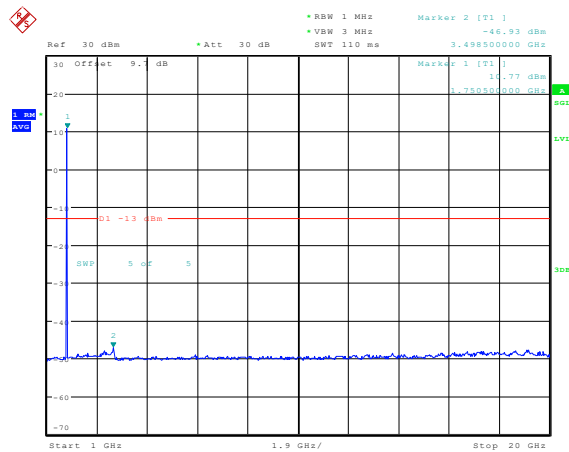

Band4-5MHz-16QAM-20375-1RB#0-Range4:1000~20000MHz

Date: 23.FEB.2024 13:03:16

Band4-10MHz-QPSK-20000-1RB#0-Range1:0.009~0.15MHz