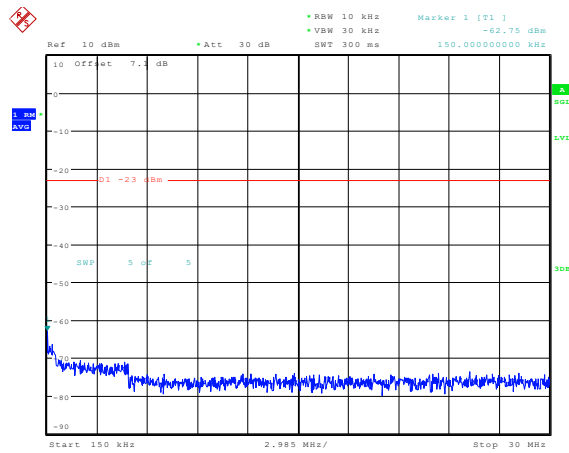

Date: 23.FEB.2024 15:08:20