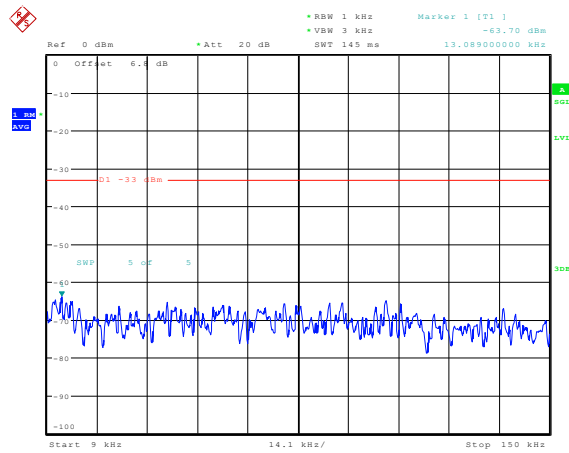

Band5-10MHz-16QAM-20525-1RB#0-Range1:0.009~0.15MHz

Date: 23.FEB.2024 15:07:00