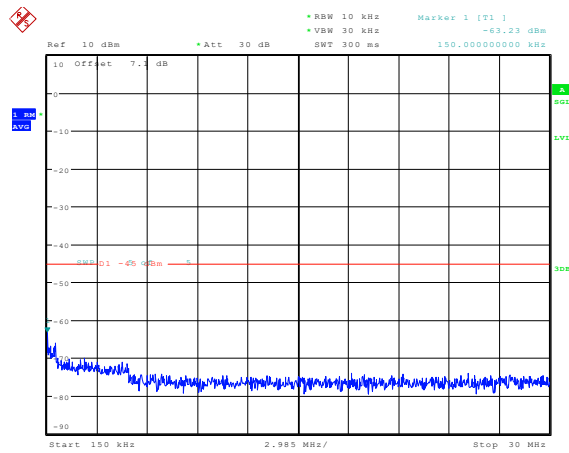

Date: 23.FEB.2024 16:15:58