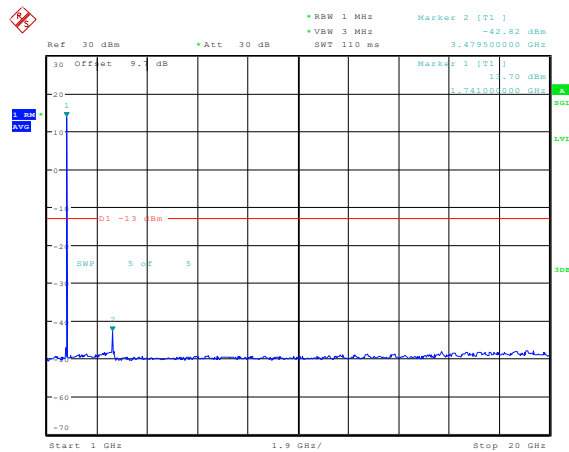

Band4-15MHz-QPSK-20325-1RB#0-Range4:1000~20000MHz

Date: 23.FEB.2024 13:37:52

Band4-15MHz-16QAM-20025-1RB#0-Range1:0.009~0.15MHz