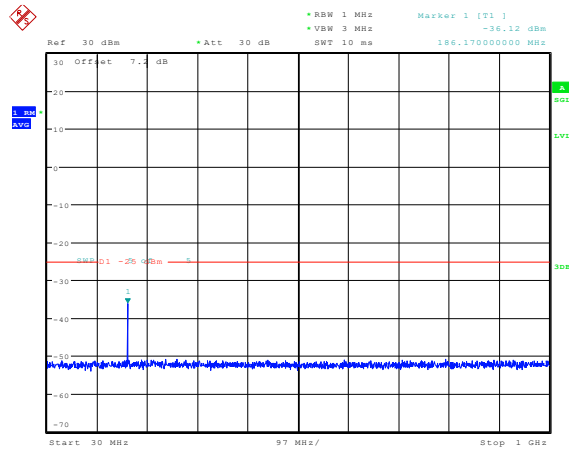

Band7-5MHz-QPSK-20775-1RB#0-Range1:0.009~0.15MHz

Date: 23.FEB.2024 16:14:24

Band7-5MHz-QPSK-20775-1RB#0-Range2:0.15~30MHz

Date: 23.FEB.2024 16:14:33

Band7-5MHz-QPSK-20775-1RB#0-Range3:30~1000MHz

Date: 23.FEB.2024 16:14:41