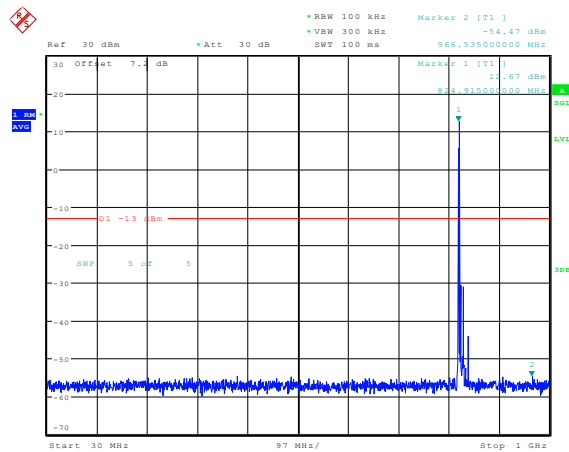

Date: 23.FEB.2024 15:08:02

**Band5-10MHz-16QAM-20450-1RB#0-Range1:0.009~0.15MHz**

Date: 23.FEB.2024 15:05:51

**Band5-10MHz-16QAM-20450-1RB#0-Range2:0.15~30MHz**

Date: 23.FEB.2024 15:06:00

**Band5-10MHz-16QAM-20450-1RB#0-Range3:30~1000MHz**