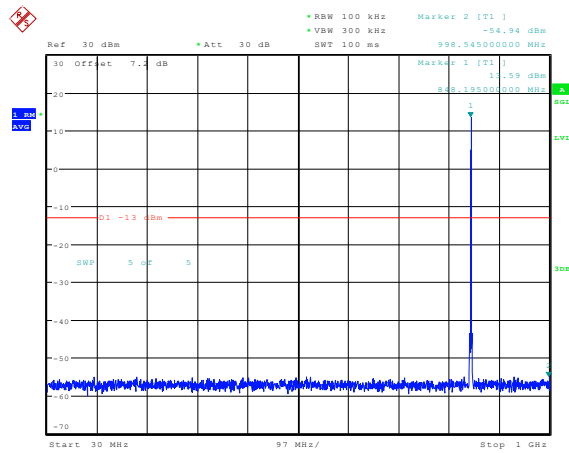

Band5-1.4MHz-16QAM-20643-1RB#0-Range3:30~1000MHz

Date: 23.FEB.2024 14:15:24