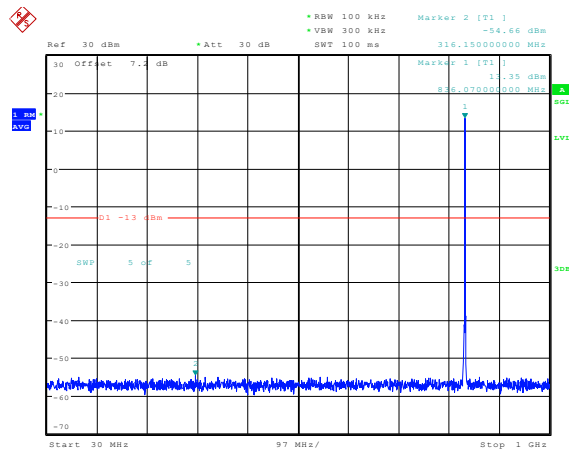

Date: 23.FEB.2024 14:13:19