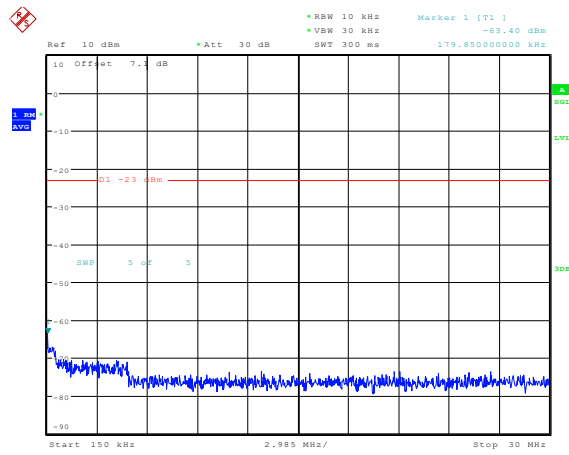

Date: 23.FEB.2024 12:44:02

**Band4-3MHz-16QAM-20175-1RB#0-Range4:1000~20000MHz**

Date: 23.FEB.2024 12:44:10

**Band4-3MHz-16QAM-20385-1RB#0-Range1:0.009~0.15MHz**

Date: 23.FEB.2024 12:44:55

**Band4-3MHz-16QAM-20385-1RB#0-Range2:0.15~30MHz**