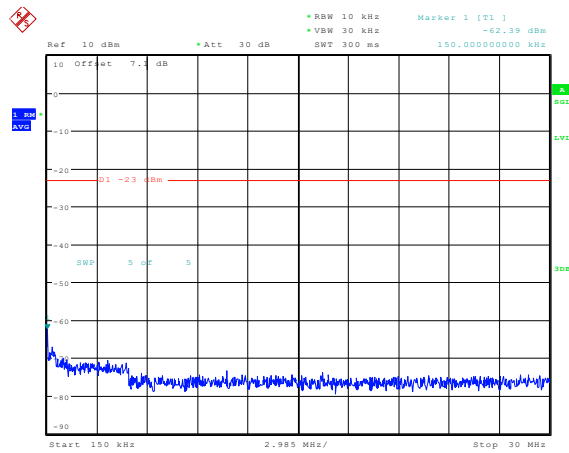

Date: 23.FEB.2024 13:36:32

**Band4-15MHz-QPSK-20175-1RB#0-Range4:1000~20000MHz**

Date: 23.FEB.2024 13:36:41

**Band4-15MHz-QPSK-20325-1RB#0-Range1:0.009~0.15MHz**

Date: 23.FEB.2024 13:37:26

**Band4-15MHz-QPSK-20325-1RB#0-Range2:0.15~30MHz**