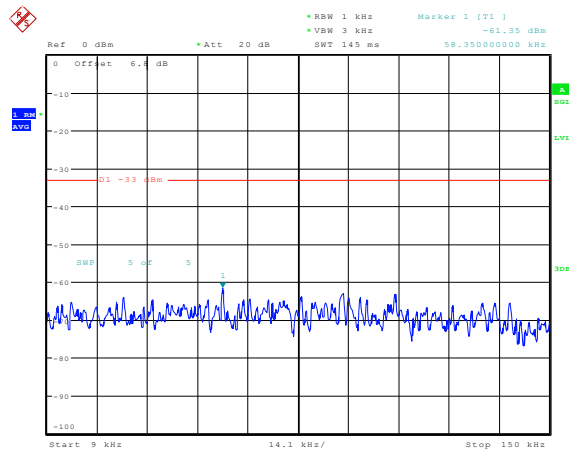

Band4-5MHz-16QAM-20175-1RB#0-Range1:0.009~0.15MHz

Date: 23.FEB.2024 13:01:10