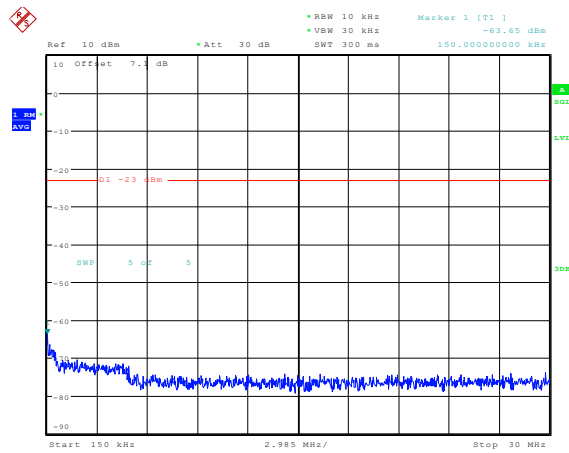

Date: 23.FEB.2024 13:19:26

**Band4-10MHz-16QAM-20175-1RB#0-Range4:1000~20000MHz**

Date: 23.FEB.2024 13:19:35

**Band4-10MHz-16QAM-20350-1RB#0-Range1:0.009~0.15MHz**

Date: 23.FEB.2024 13:20:20

**Band4-10MHz-16QAM-20350-1RB#0-Range2:0.15~30MHz**