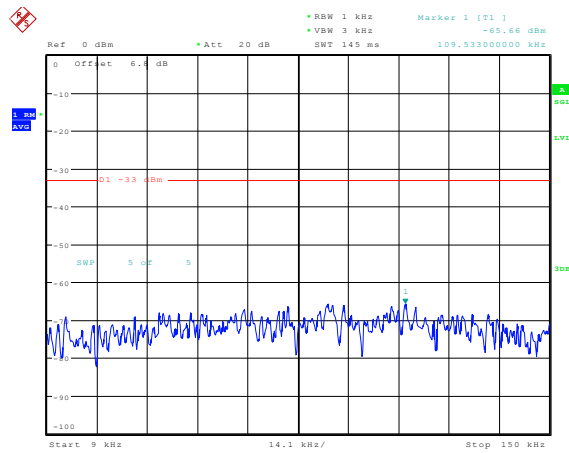

Date: 23.FEB.2024 14:32:44

**Band5-5MHz-QPSK-20425-1RB#0-Range1:0.009~0.15MHz**

Date: 23.FEB.2024 14:47:40

**Band5-5MHz-QPSK-20425-1RB#0-Range2:0.15~30MHz**

Date: 23.FEB.2024 14:47:49

**Band5-5MHz-QPSK-20425-1RB#0-Range3:30~1000MHz**