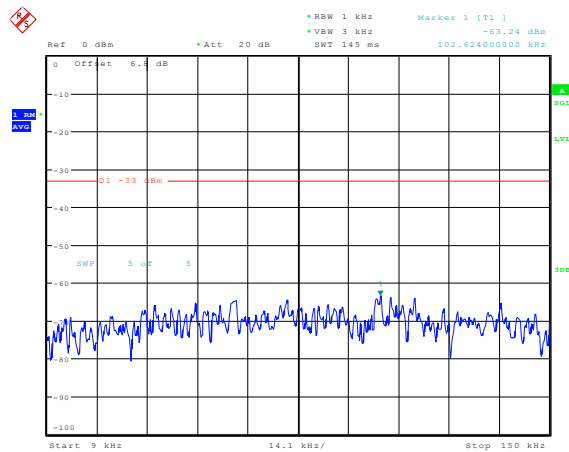

Date: 23.FEB.2024 14:48:58

**Band5-5MHz-QPSK-20525-1RB#0-Range3:30~1000MHz**

Date: 23.FEB.2024 14:49:06

**Band5-5MHz-QPSK-20525-1RB#0-Range4:1000~10000MHz**

Date: 23.FEB.2024 14:49:14

**Band5-5MHz-QPSK-20625-1RB#0-Range1:0.009~0.15MHz**