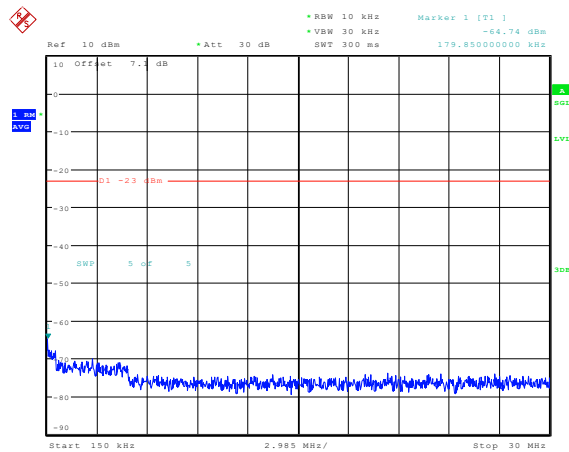

Band4-15MHz-16QAM-20175-1RB#0-Range2:0.15~30MHz

Date: 23.FEB.2024 13:36:58

Band4-15MHz-16QAM-20175-1RB#0-Range3:30~1000MHz