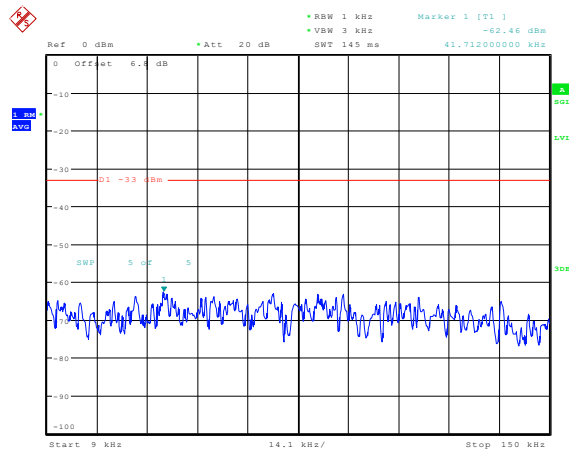

Band4-15MHz-16QAM-20175-1RB#0-Range1:0.009~0.15MHz

Date: 23.FEB.2024 13:36:19