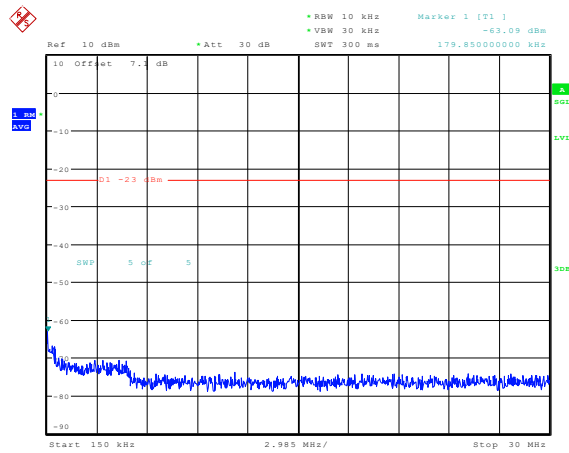

Band4-20MHz-QPSK-20050-1RB#0-Range2:0.15~30MHz

Date: 23.FEB.2024 13:53:14