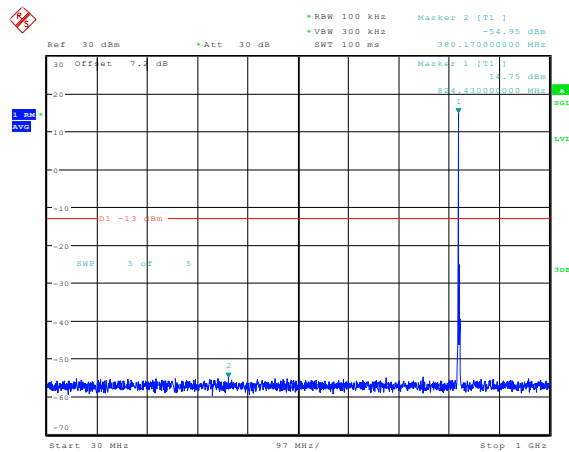

Date: 23.FEB.2024 14:14:58

**Band5-1.4MHz-16QAM-20407-1RB#0-Range1:0.009~0.15MHz**

Date: 23.FEB.2024 14:12:47

**Band5-1.4MHz-16QAM-20407-1RB#0-Range2:0.15~30MHz**

Date: 23.FEB.2024 14:12:56

**Band5-1.4MHz-16QAM-20407-1RB#0-Range3:30~1000MHz**