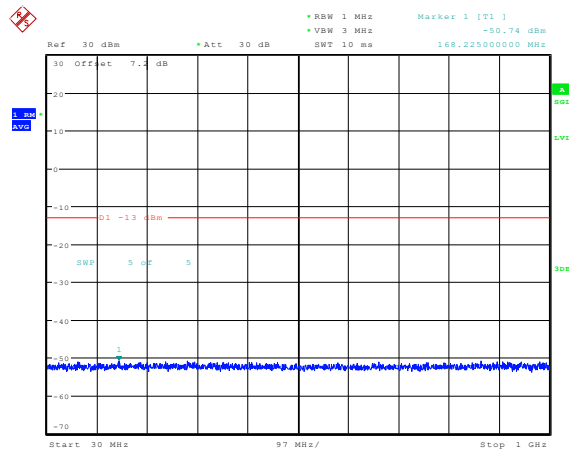

Band4-15MHz-QPSK-20325-1RB#0-Range3:30~1000MHz

Date: 23.FEB.2024 13:37:43