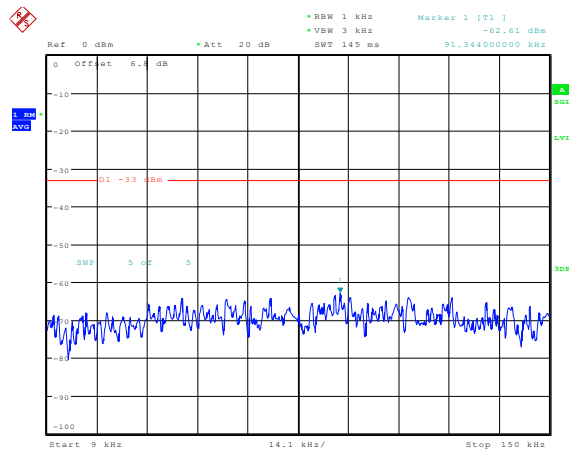

Date: 23.FEB.2024 13:03:00

**Band4-5MHz-16QAM-20375-1RB#0-Range3:30~1000MHz**

Date: 23.FEB.2024 13:03:07

**Band4-5MHz-16QAM-20375-1RB#0-Range4:1000~20000MHz**

Date: 23.FEB.2024 13:03:16

**Band4-10MHz-QPSK-20000-1RB#0-Range1:0.009~0.15MHz**