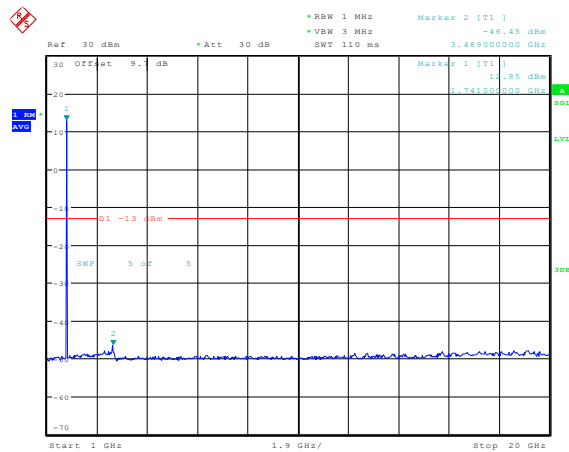

Band4-10MHz-16QAM-20350-1RB#0-Range4:1000~20000MHz

Date: 23.FEB.2024 13:20:45

Band4-15MHz-QPSK-20025-1RB#0-Range1:0.009~0.15MHz