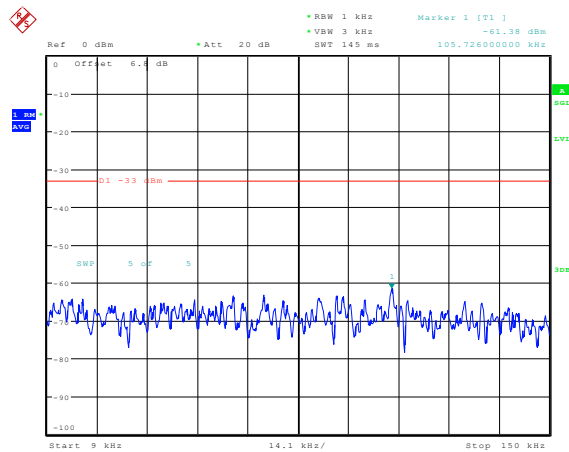

Band4-3MHz-16QAM-20385-1RB#0-Range1:0.009~0.15MHz

Date: 23.FEB.2024 12:44:55

Band4-3MHz-16QAM-20385-1RB#0-Range2:0.15~30MHz