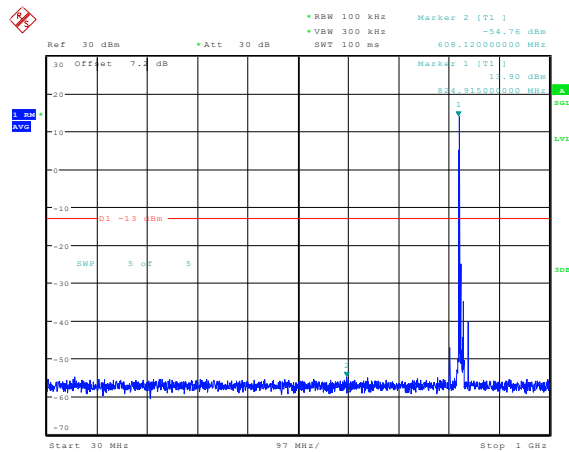

Date: 23.FEB.2024 14:50:59

**Band5-10MHz-QPSK-20450-1RB#0-Range1:0.009~0.15MHz**

Date: 23.FEB.2024 15:05:16

**Band5-10MHz-QPSK-20450-1RB#0-Range2:0.15~30MHz**

Date: 23.FEB.2024 15:05:26

**Band5-10MHz-QPSK-20450-1RB#0-Range3:30~1000MHz**