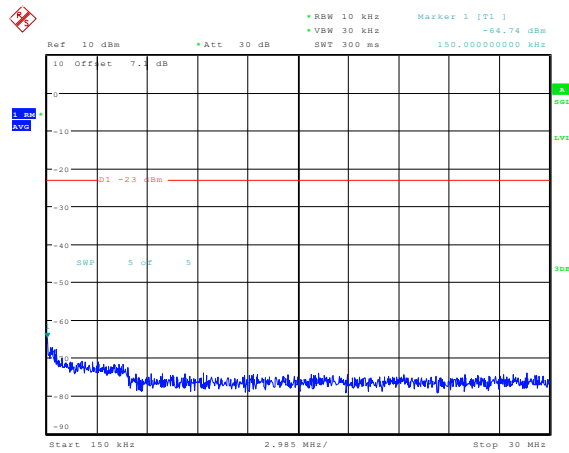

Band5-5MHz-16QAM-20425-1RB#0-Range2:0.15~30MHz

Date: 23.FEB.2024 14:48:23