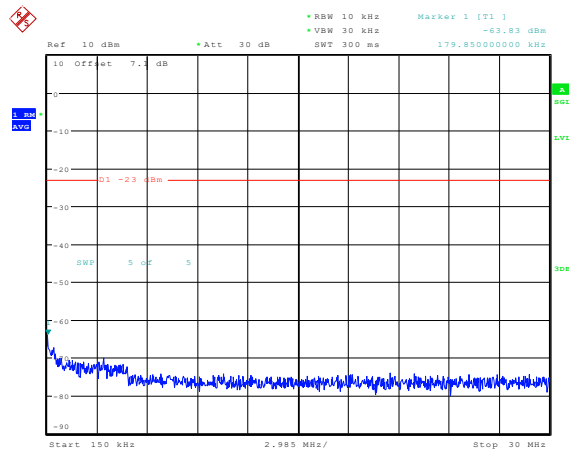

Band5-3MHz-QPSK-20415-1RB#0-Range2:0.15~30MHz

Date: 23.FEB.2024 14:29:35