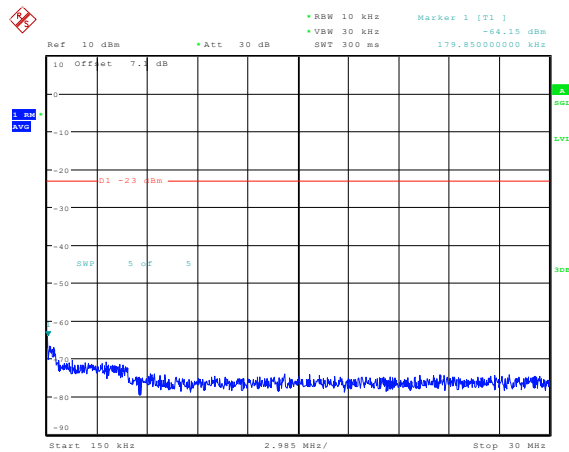

Date: 23.FEB.2024 14:13:04

**Band5-1.4MHz-16QAM-20407-1RB#0-Range4:1000~10000MHz**

Date: 23.FEB.2024 14:13:12

**Band5-1.4MHz-16QAM-20525-1RB#0-Range1:0.009~0.15MHz**

Date: 23.FEB.2024 14:13:56

**Band5-1.4MHz-16QAM-20525-1RB#0-Range2:0.15~30MHz**