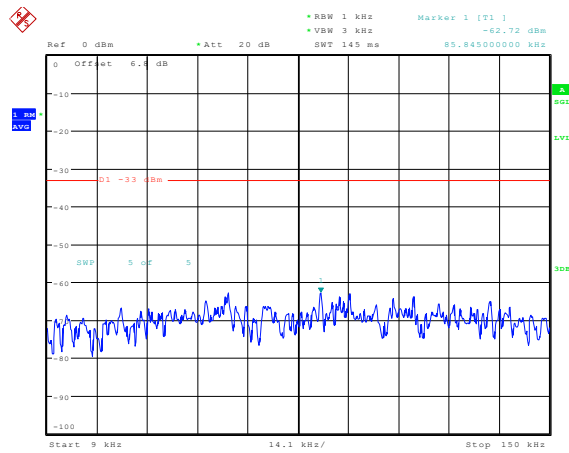

Date: 23.FEB.2024 12:45:04

**Band4-3MHz-16QAM-20385-1RB#0-Range3:30~1000MHz**

Date: 23.FEB.2024 12:45:12

**Band4-3MHz-16QAM-20385-1RB#0-Range4:1000~20000MHz**

Date: 23.FEB.2024 12:45:20

**Band4-5MHz-QPSK-19975-1RB#0-Range1:0.009~0.15MHz**