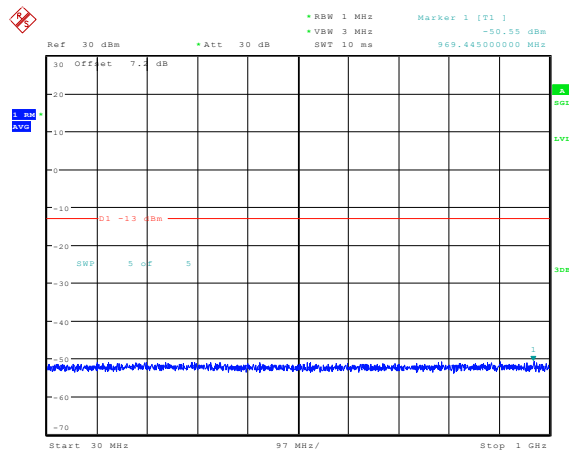

Band4-15MHz-16QAM-20025-1RB#0-Range3:30~1000MHz

Date: 23.FEB.2024 13:35:57

Band4-15MHz-16QAM-20025-1RB#0-Range4:1000~20000MHz