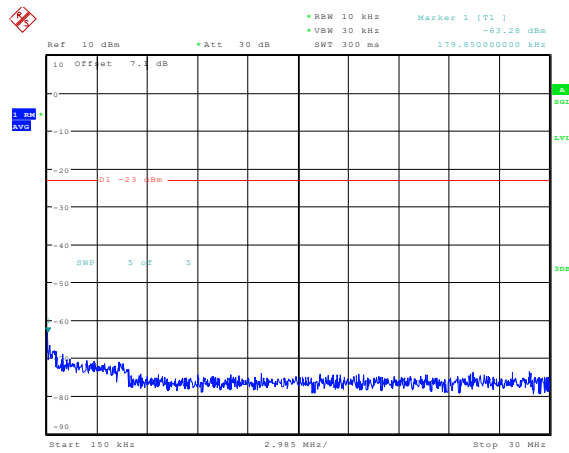

Date: 23.FEB.2024 14:14:42