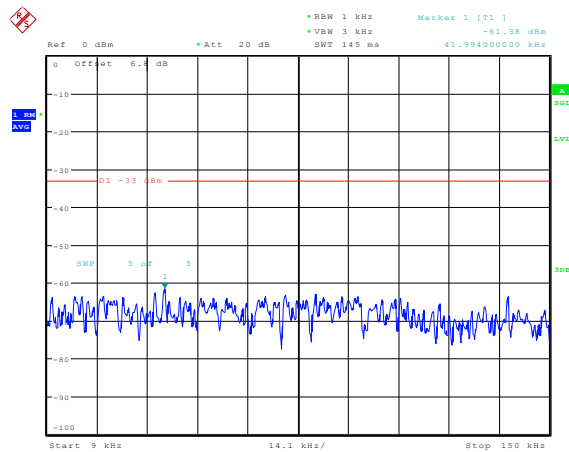

Band4-1.4MHz-16QAM-20393-1RB#0-Range1:0.009~0.15MHz

Date: 23.FEB.2024 12:27:50

Band4-1.4MHz-16QAM-20393-1RB#0-Range2:0.15~30MHz