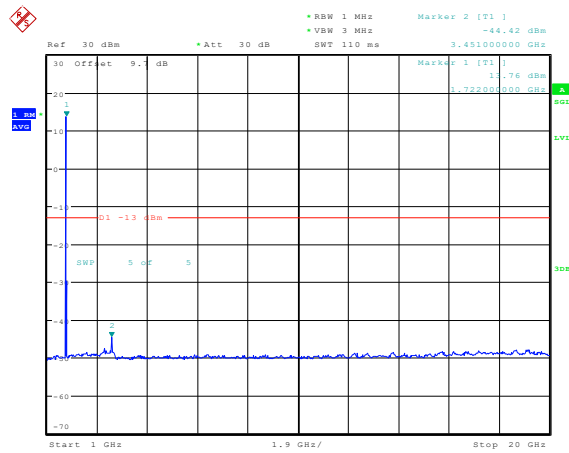

Band4-15MHz-QPSK-20175-1RB#0-Range4:1000~20000MHz

Date: 23.FEB.2024 13:36:41