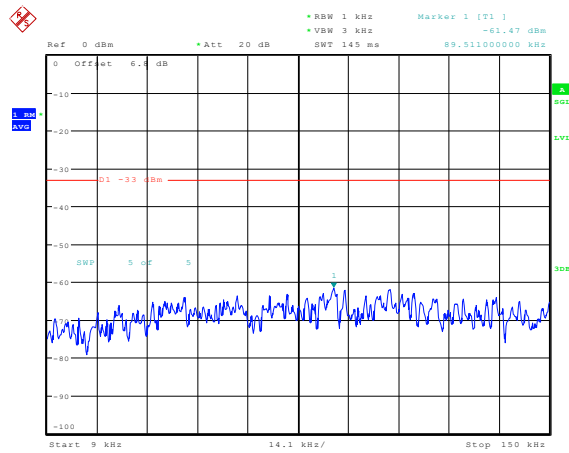

Date: 23.FEB.2024 12:25:23

**Band4-1.4MHz-QPSK-20175-1RB#0-Range1:0.009~0.15MHz**

Date: 23.FEB.2024 12:26:07

**Band4-1.4MHz-QPSK-20175-1RB#0-Range2:0.15~30MHz**

Date: 23.FEB.2024 12:26:16

**Band4-1.4MHz-QPSK-20175-1RB#0-Range3:30~1000MHz**