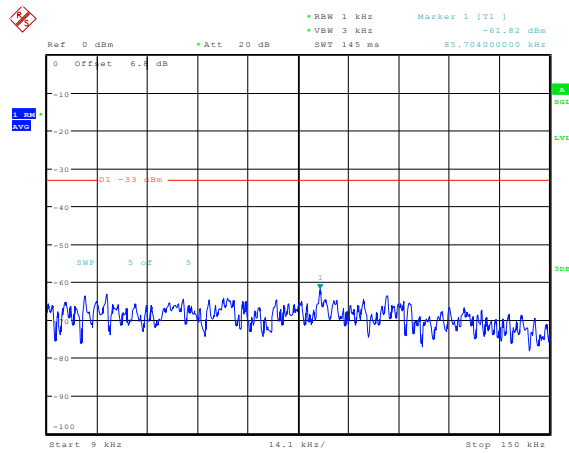

Band4-10MHz-16QAM-20175-1RB#0-Range1:0.009~0.15MHz

Date: 23.FEB.2024 13:19:09