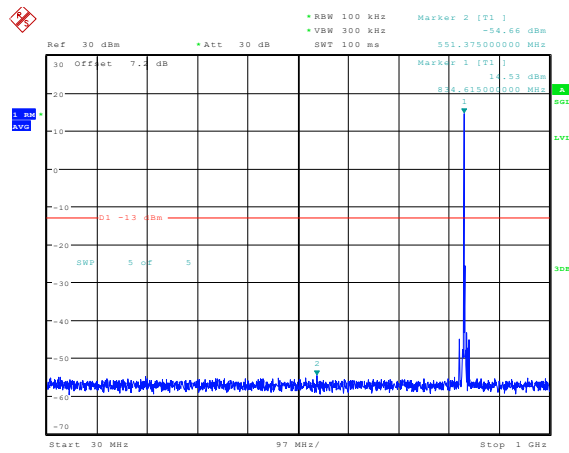

Date: 23.FEB.2024 14:49:06