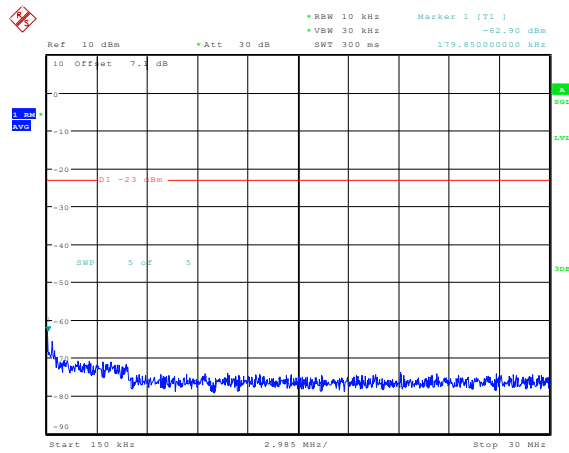

Band5-1.4MHz-16QAM-20407-1RB#0-Range2:0.15~30MHz

Date: 23.FEB.2024 14:12:56