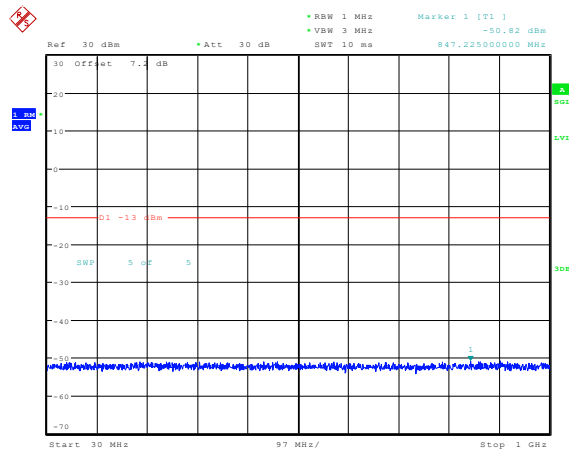

Band4-3MHz-16QAM-20385-1RB#0-Range3:30~1000MHz

Date: 23.FEB.2024 12:45:12