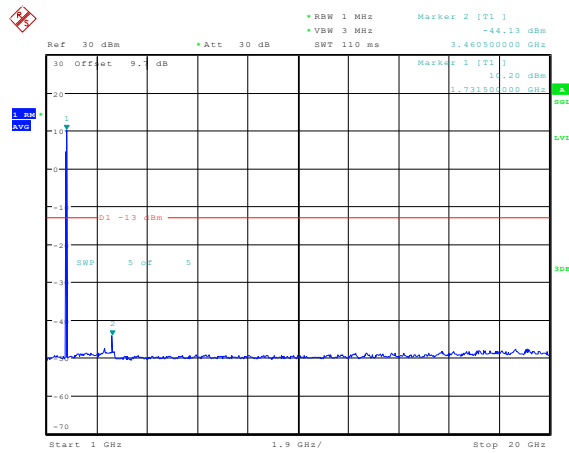

Band4-3MHz-16QAM-20175-1RB#0-Range4:1000~20000MHz

Date: 23.FEB.2024 12:44:10