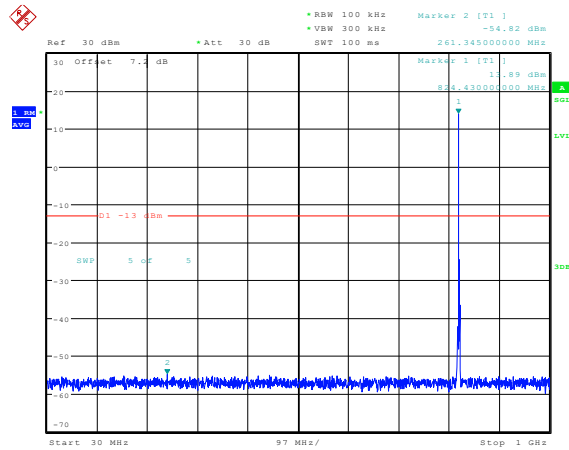

Band5-1.4MHz-QPSK-20407-1RB#0-Range1:0.009~0.15MHz

Date: 23.FEB.2024 14:12:13

Band5-1.4MHz-QPSK-20407-1RB#0-Range2:0.15~30MHz

Date: 23.FEB.2024 14:12:22

Band5-1.4MHz-QPSK-20407-1RB#0-Range3:30~1000MHz

Date: 23.FEB.2024 14:12:30