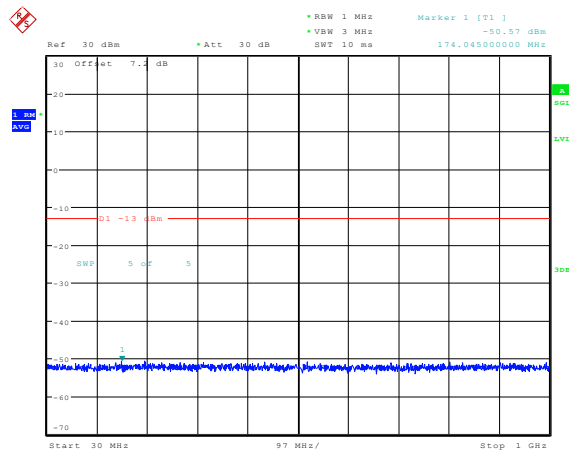

Band4-15MHz-QPSK-20025-1RB#0-Range3:30~1000MHz

Date: 23.FEB.2024 13:35:23

Band4-15MHz-QPSK-20025-1RB#0-Range4:1000~20000MHz