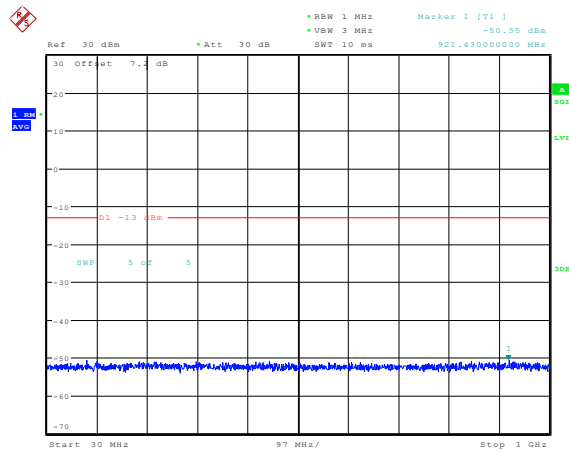

Band4-5MHz-16QAM-20375-1RB#0-Range3:30~1000MHz

Date: 23.FEB.2024 13:03:07