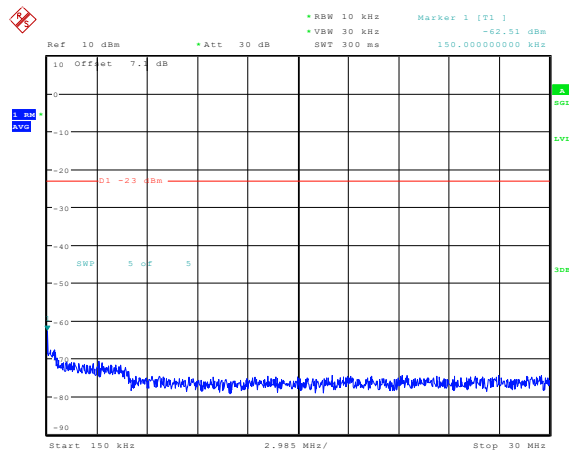

Band4-1.4MHz-16QAM-20175-1RB#0-Range2:0.15~30MHz

Date: 23.FEB.2024 12:26:50

Band4-1.4MHz-16QAM-20175-1RB#0-Range3:30~1000MHz