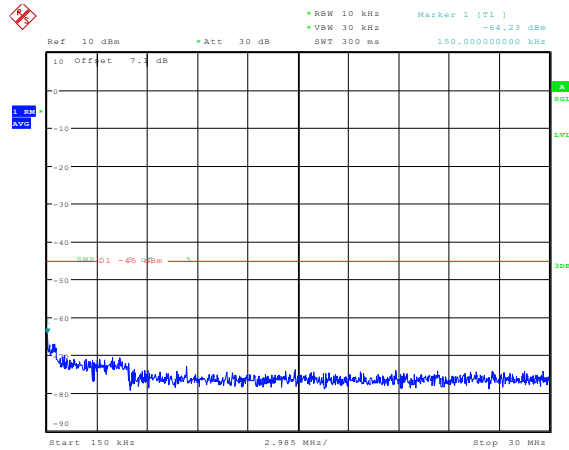

Band7-5MHz-QPSK-20775-1RB#0-Range1:0.009~0.15MHz

Date: 23.FEB.2024 16:14:24

Band7-5MHz-QPSK-20775-1RB#0-Range2:0.15~30MHz

Date: 23.FEB.2024 16:14:33

Band7-5MHz-QPSK-20775-1RB#0-Range3:30~1000MHz

Date: 23.FEB.2024 16:14:41