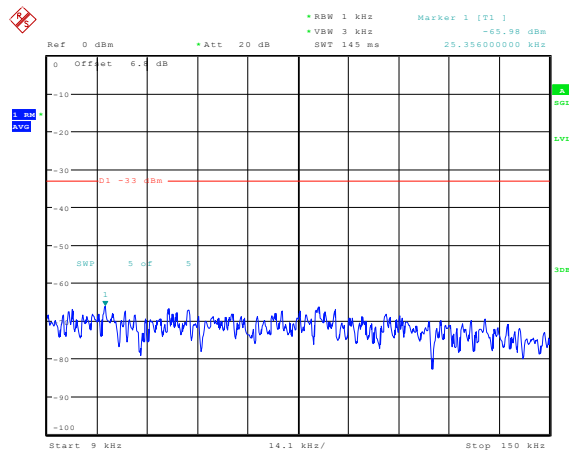

Date: 23.FEB.2024 14:31:18

**Band5-3MHz-16QAM-20525-1RB#0-Range3:30~1000MHz**

Date: 23.FEB.2024 14:31:26

**Band5-3MHz-16QAM-20525-1RB#0-Range4:1000~10000MHz**

Date: 23.FEB.2024 14:31:34

**Band5-3MHz-16QAM-20635-1RB#0-Range1:0.009~0.15MHz**