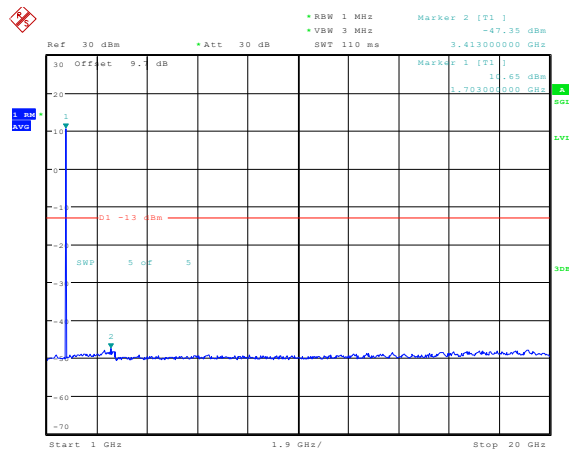

Date: 23.FEB.2024 13:00:31

**Band4-5MHz-16QAM-19975-1RB#0-Range2:0.15~30MHz**

Date: 23.FEB.2024 13:00:41

**Band4-5MHz-16QAM-19975-1RB#0-Range3:30~1000MHz**

Date: 23.FEB.2024 13:00:48

**Band4-5MHz-16QAM-19975-1RB#0-Range4:1000~20000MHz**