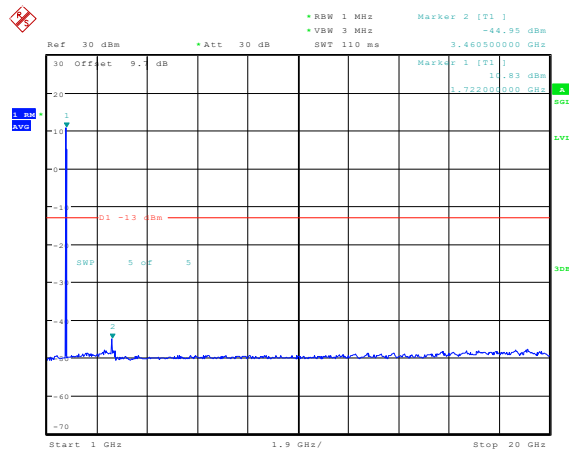

Band4-5MHz-16QAM-20175-1RB#0-Range4:1000~20000MHz

Date: 23.FEB.2024 13:02:06