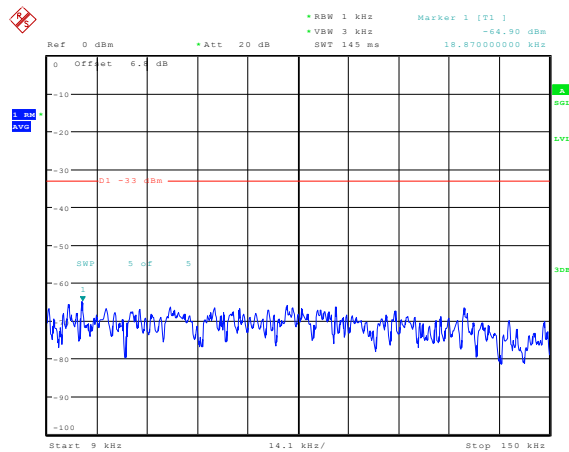

Date: 23.FEB.2024 15:07:09

**Band5-10MHz-16QAM-20525-1RB#0-Range3:30~1000MHz**

Date: 23.FEB.2024 15:07:17

**Band5-10MHz-16QAM-20525-1RB#0-Range4:1000~10000MHz**

Date: 23.FEB.2024 15:07:26

**Band5-10MHz-16QAM-20600-1RB#0-Range1:0.009~0.15MHz**