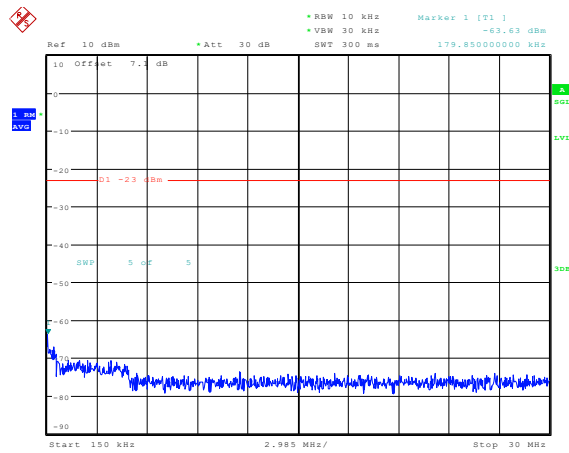

Date: 23.FEB.2024 13:01:57

**Band4-5MHz-16QAM-20175-1RB#0-Range4:1000~20000MHz**

Date: 23.FEB.2024 13:02:06

**Band4-5MHz-16QAM-20375-1RB#0-Range1:0.009~0.15MHz**

Date: 23.FEB.2024 13:02:51

**Band4-5MHz-16QAM-20375-1RB#0-Range2:0.15~30MHz**