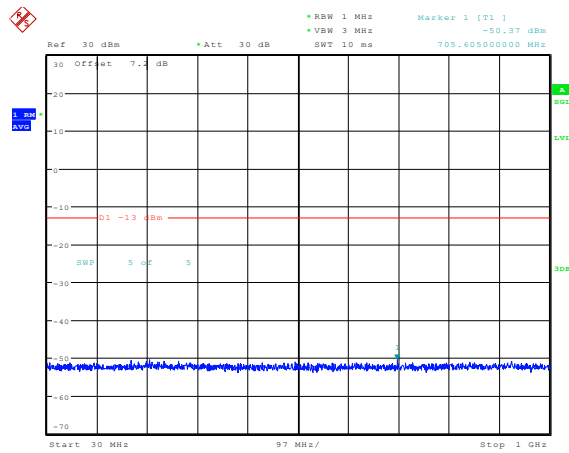

Date: 23.FEB.2024 13:00:57

**Band4-5MHz-16QAM-20175-1RB#0-Range1:0.009~0.15MHz**

Date: 23.FEB.2024 13:01:10

**Band4-5MHz-16QAM-20175-1RB#0-Range2:0.15~30MHz**

Date: 23.FEB.2024 13:01:50

**Band4-5MHz-16QAM-20175-1RB#0-Range3:30~1000MHz**