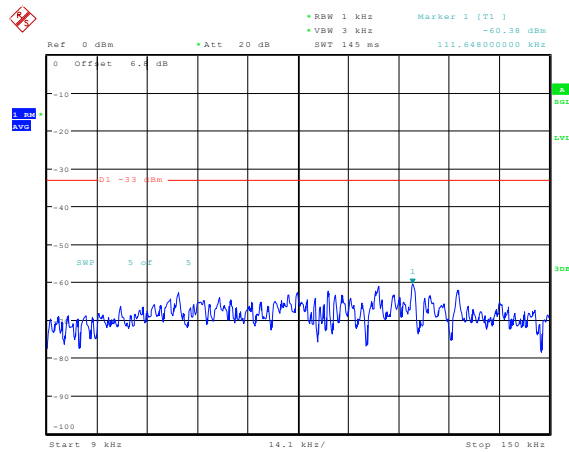

Band4-5MHz-QPSK-20175-1RB#0-Range1:0.009~0.15MHz

Date: 23.FEB.2024 13:01:07