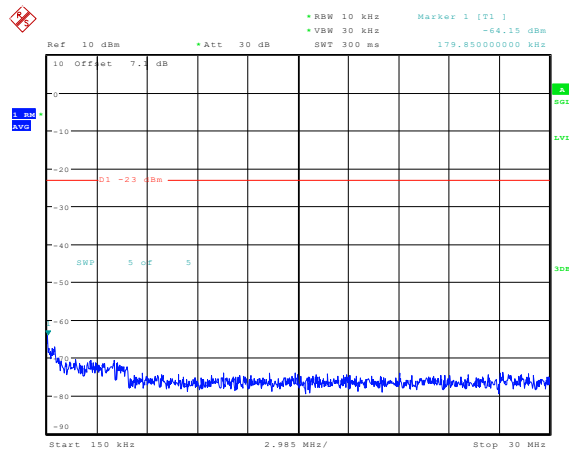

Date: 23.FEB.2024 14:32:44

**Band5-5MHz-QPSK-20425-1RB#0-Range1:0.009~0.15MHz**

Date: 23.FEB.2024 14:47:40

**Band5-5MHz-QPSK-20425-1RB#0-Range2:0.15~30MHz**

Date: 23.FEB.2024 14:47:49

**Band5-5MHz-QPSK-20425-1RB#0-Range3:30~1000MHz**