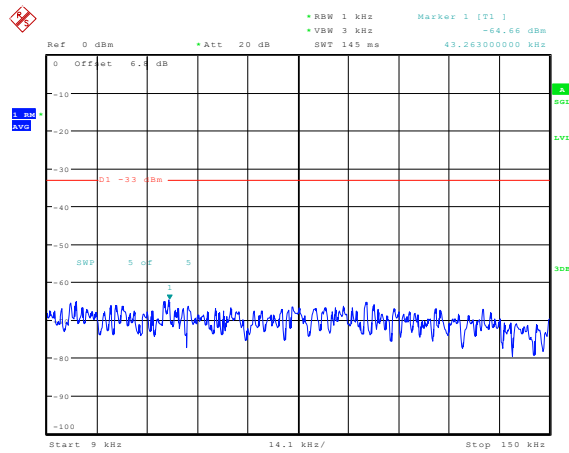

Band5-5MHz-16QAM-20525-1RB#0-Range1:0.009~0.15MHz

Date: 23.FEB.2024 14:49:23