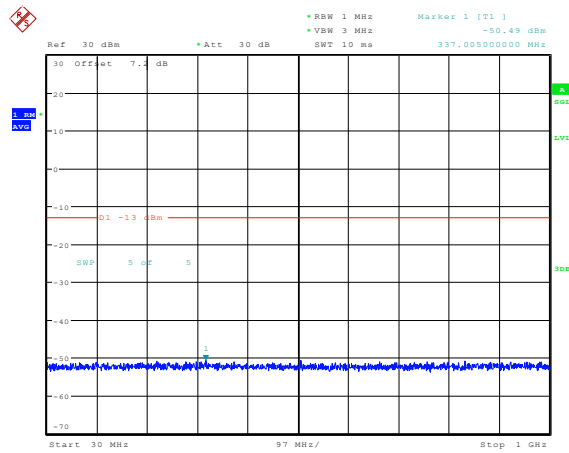

Band4-10MHz-16QAM-20350-1RB#0-Range3:30~1000MHz

Date: 23.FEB.2024 13:20:36