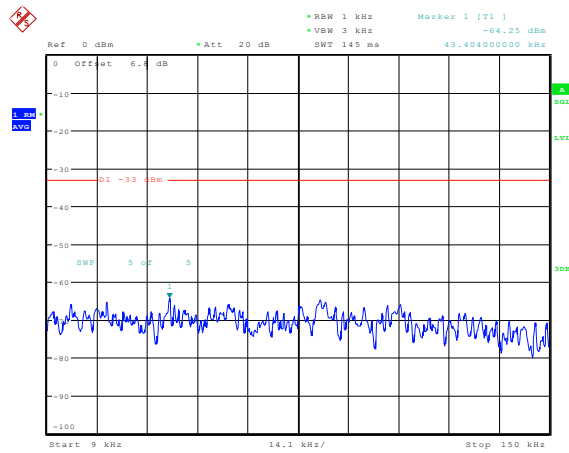

Band5-1.4MHz-16QAM-20525-1RB#0-Range1:0.009~0.15MHz

Date: 23.FEB.2024 14:13:56