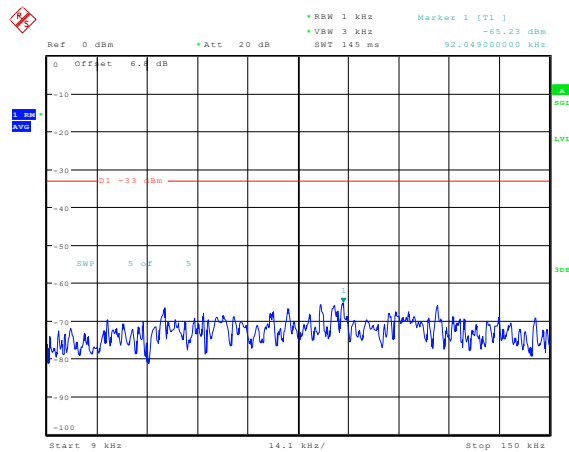

Date: 23.FEB.2024 14:13:31

**Band5-1.4MHz-QPSK-20525-1RB#0-Range3:30~1000MHz**

Date: 23.FEB.2024 14:13:19

**Band5-1.4MHz-QPSK-20525-1RB#0-Range4:1000~10000MHz**

Date: 23.FEB.2024 14:13:47

**Band5-1.4MHz-QPSK-20643-1RB#0-Range1:0.009~0.15MHz**