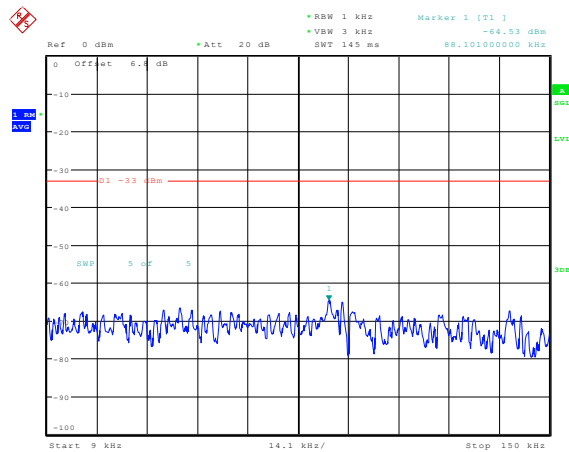

Date: 23.FEB.2024 14:14:06

**Band5-1.4MHz-16QAM-20525-1RB#0-Range3:30~1000MHz**

Date: 23.FEB.2024 14:14:13

**Band5-1.4MHz-16QAM-20525-1RB#0-Range4:1000~10000MHz**

Date: 23.FEB.2024 14:14:22

**Band5-1.4MHz-16QAM-20643-1RB#0-Range1:0.009~0.15MHz**