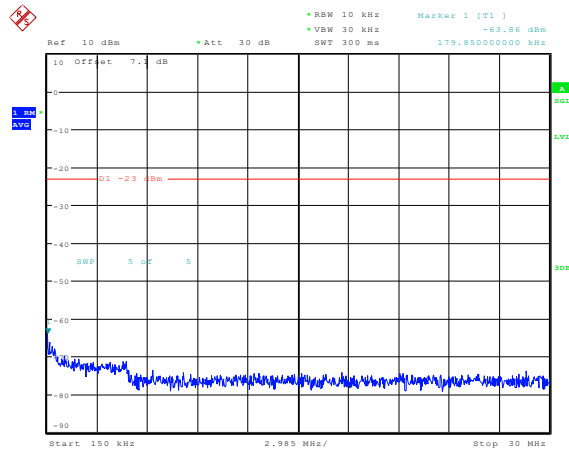

Band4-10MHz-16QAM-20175-1RB#0-Range2:0.15~30MHz

Date: 23.FEB.2024 13:19:19

Band4-10MHz-16QAM-20175-1RB#0-Range3:30~1000MHz