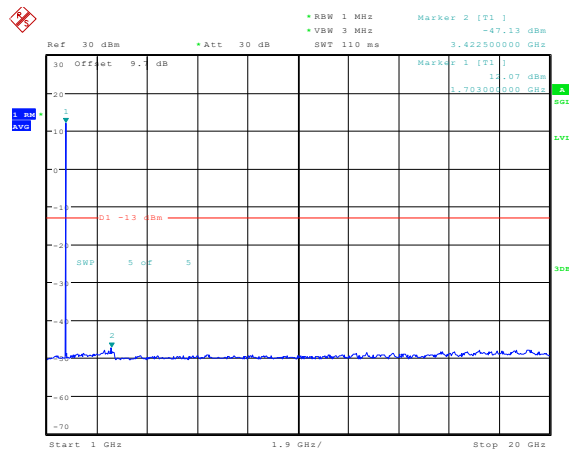

Date: 23.FEB.2024 13:35:40

**Band4-15MHz-16QAM-20025-1RB#0-Range2:0.15~30MHz**

Date: 23.FEB.2024 13:35:49

**Band4-15MHz-16QAM-20025-1RB#0-Range3:30~1000MHz**

Date: 23.FEB.2024 13:35:57

**Band4-15MHz-16QAM-20025-1RB#0-Range4:1000~20000MHz**