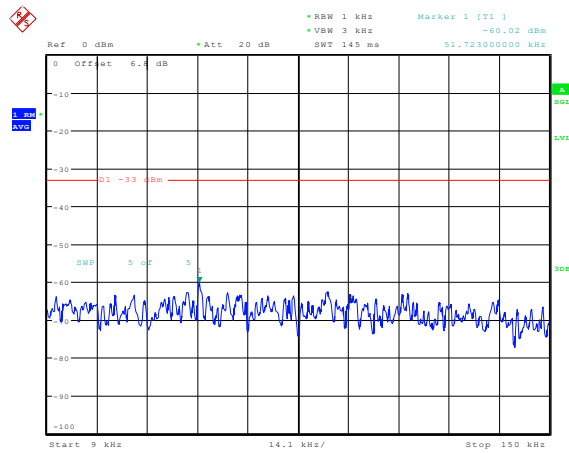

Band4-1.4MHz-16QAM-20175-1RB#0-Range1:0.009~0.15MHz

Date: 23.FEB.2024 12:26:41