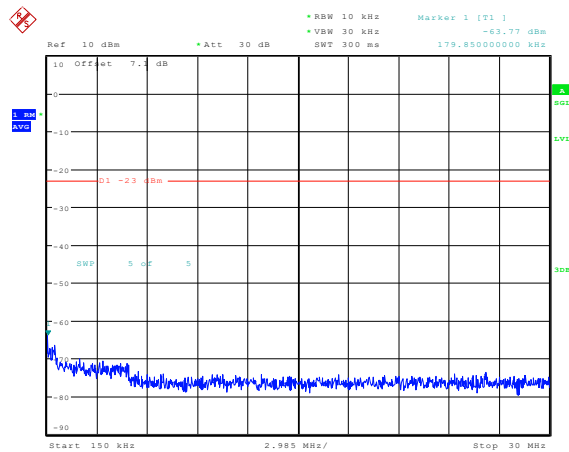

Date: 23.FEB.2024 14:47:56

**Band5-5MHz-QPSK-20425-1RB#0-Range4:1000~10000MHz**

Date: 23.FEB.2024 14:48:05

**Band5-5MHz-QPSK-20525-1RB#0-Range1:0.009~0.15MHz**

Date: 23.FEB.2024 14:48:19

**Band5-5MHz-QPSK-20525-1RB#0-Range2:0.15~30MHz**