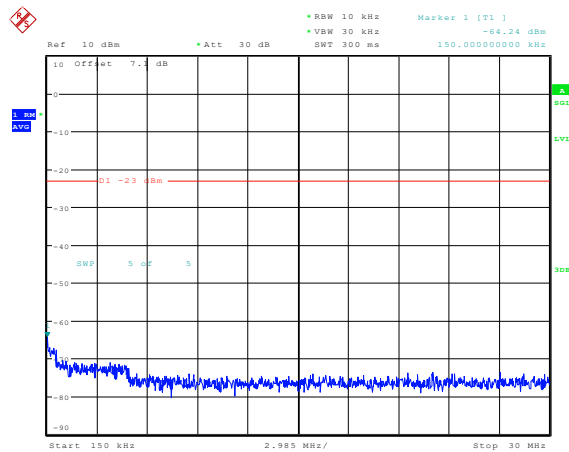

Date: 23.FEB.2024 14:30:16

**Band5-3MHz-16QAM-20415-1RB#0-Range4:1000~10000MHz**

Date: 23.FEB.2024 14:30:25

**Band5-3MHz-16QAM-20525-1RB#0-Range1:0.009~0.15MHz**

Date: 23.FEB.2024 14:31:09

**Band5-3MHz-16QAM-20525-1RB#0-Range2:0.15~30MHz**