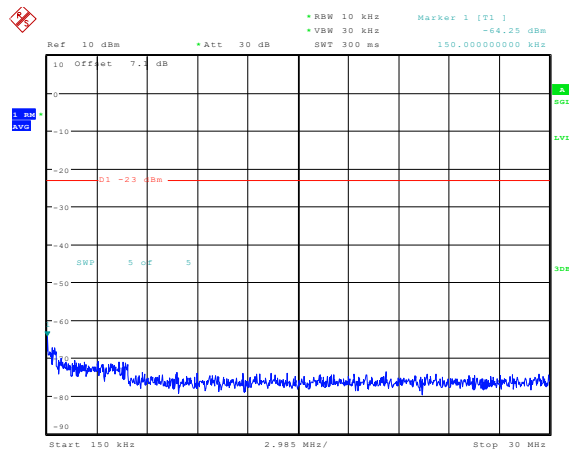

Date: 23.FEB.2024 14:50:42