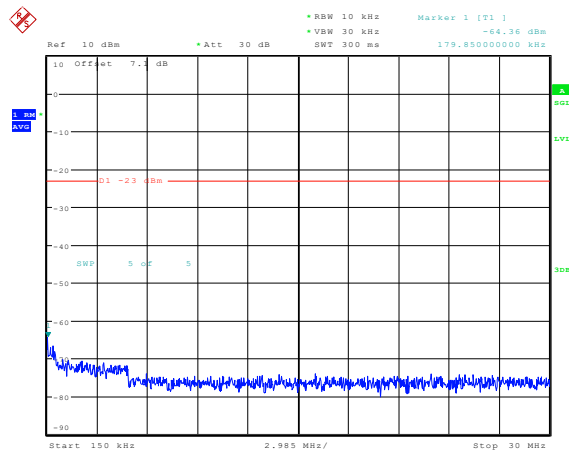

Date: 23.FEB.2024 14:48:31

**Band5-5MHz-16QAM-20425-1RB#0-Range4:1000~10000MHz**

Date: 23.FEB.2024 14:48:19

**Band5-5MHz-16QAM-20525-1RB#0-Range1:0.009~0.15MHz**

Date: 23.FEB.2024 14:49:23

**Band5-5MHz-16QAM-20525-1RB#0-Range2:0.15~30MHz**