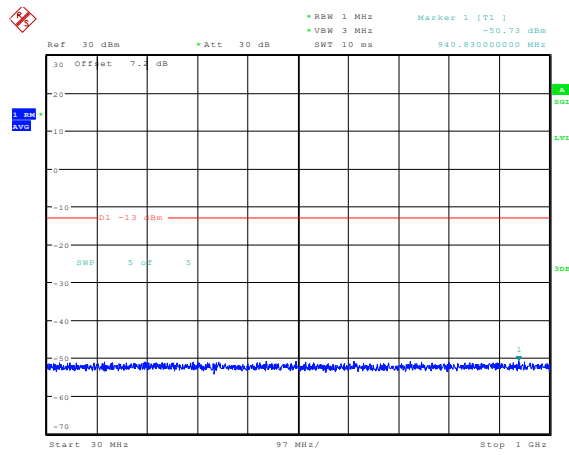

Date: 23.FEB.2024 13:36:05

**Band4-15MHz-16QAM-20175-1RB#0-Range1:0.009~0.15MHz**

Date: 23.FEB.2024 13:36:19

**Band4-15MHz-16QAM-20175-1RB#0-Range2:0.15~30MHz**

Date: 23.FEB.2024 13:36:58

**Band4-15MHz-16QAM-20175-1RB#0-Range3:30~1000MHz**