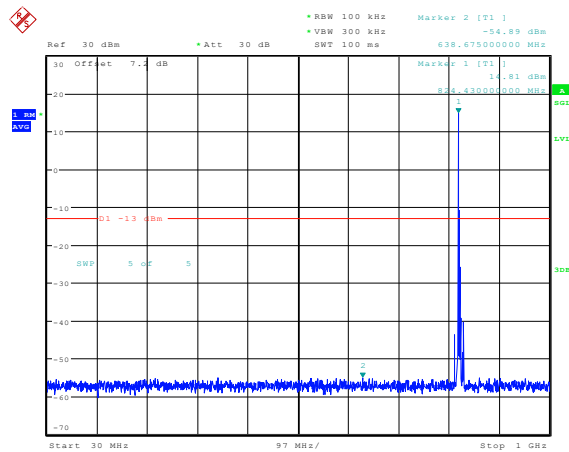

Date: 23.FEB.2024 14:32:44

**Band5-5MHz-QPSK-20425-1RB#0-Range1:0.009~0.15MHz**

Date: 23.FEB.2024 14:47:40

**Band5-5MHz-QPSK-20425-1RB#0-Range2:0.15~30MHz**

Date: 23.FEB.2024 14:47:49

**Band5-5MHz-QPSK-20425-1RB#0-Range3:30~1000MHz**