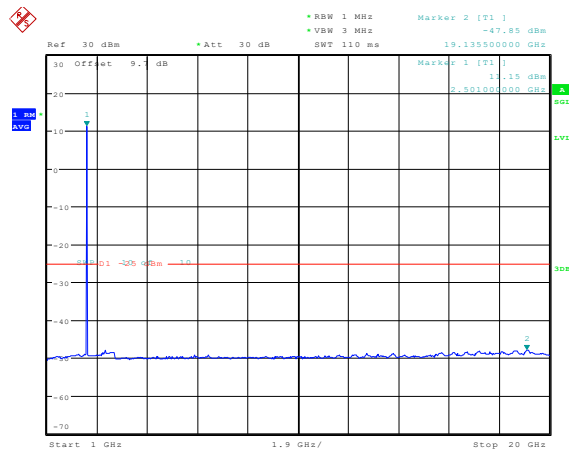

Date: 23.FEB.2024 16:14:50