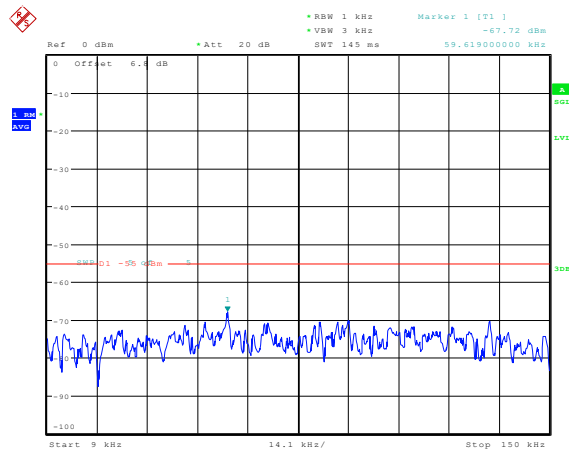

Band7-5MHz-QPSK-21425-1RB#0-Range1:0.009~0.15MHz

Date: 23.FEB.2024 16:17:14