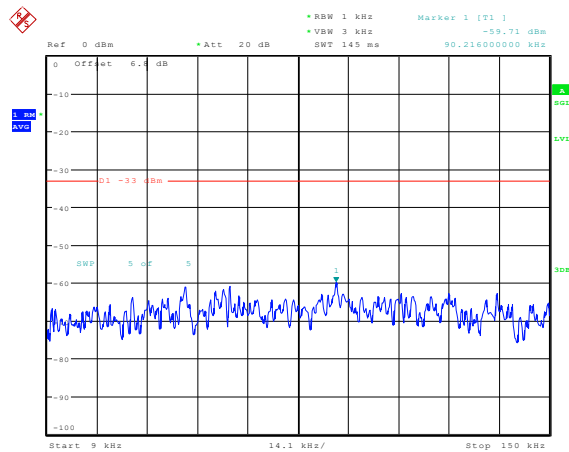

Band4-15MHz-QPSK-20325-1RB#0-Range1:0.009~0.15MHz

Date: 23.FEB.2024 13:37:26

Band4-15MHz-QPSK-20325-1RB#0-Range2:0.15~30MHz