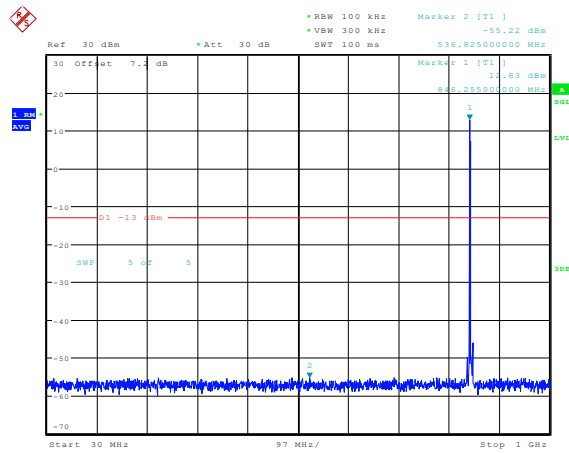

Band5-3MHz-16QAM-20635-1RB#0-Range3:30~1000MHz

Date: 23.FEB.2024 14:32:36