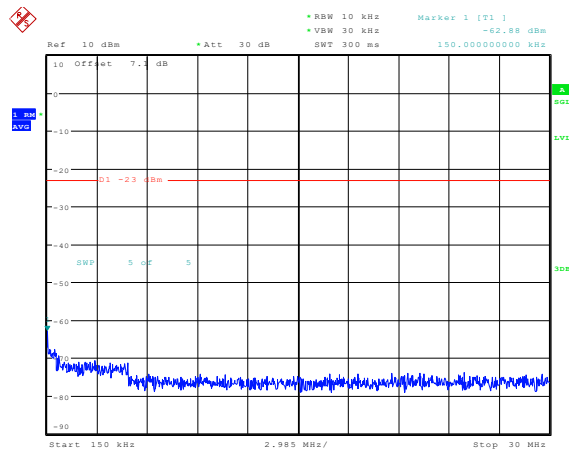

Date: 23.FEB.2024 13:37:06

**Band4-15MHz-16QAM-20175-1RB#0-Range4:1000~20000MHz**

Date: 23.FEB.2024 13:37:14

**Band4-15MHz-16QAM-20325-1RB#0-Range1:0.009~0.15MHz**

Date: 23.FEB.2024 13:38:00

**Band4-15MHz-16QAM-20325-1RB#0-Range2:0.15~30MHz**