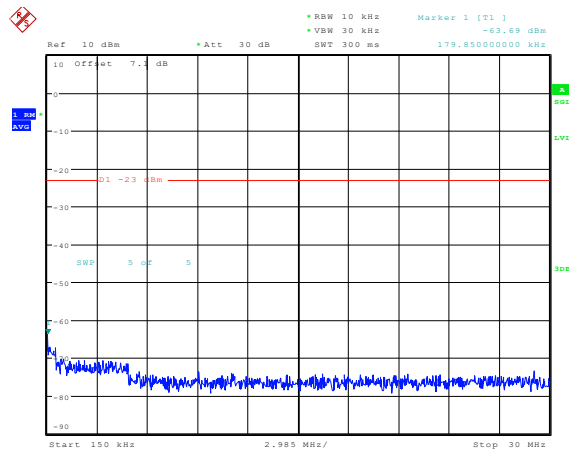

Date: 23.FEB.2024 14:15:16