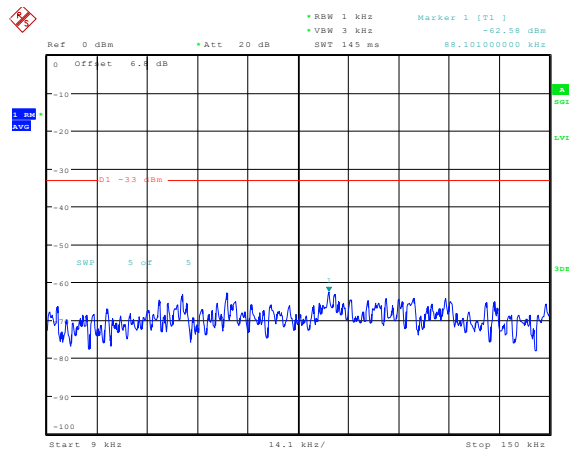

Date: 23.FEB.2024 13:20:29

**Band4-10MHz-16QAM-20350-1RB#0-Range3:30~1000MHz**

Date: 23.FEB.2024 13:20:36

**Band4-10MHz-16QAM-20350-1RB#0-Range4:1000~20000MHz**

Date: 23.FEB.2024 13:20:45

**Band4-15MHz-QPSK-20025-1RB#0-Range1:0.009~0.15MHz**