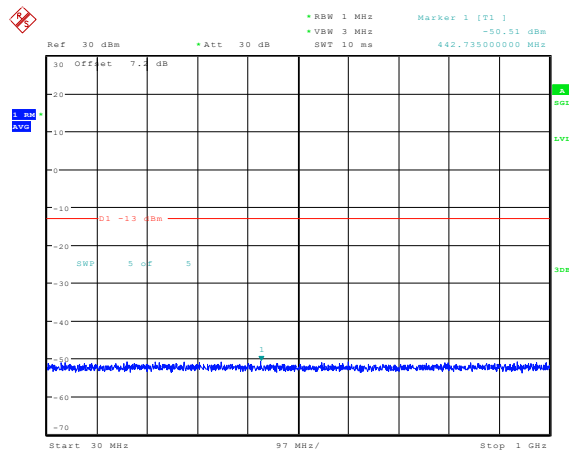

Band4-20MHz-QPSK-20050-1RB#0-Range3:30~1000MHz

Date: 23.FEB.2024 13:53:21

Band4-20MHz-QPSK-20050-1RB#0-Range4:1000~20000MHz