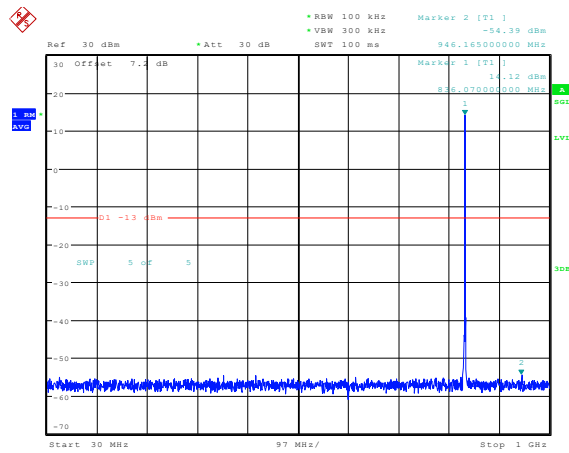

Date: 23.FEB.2024 14:14:13