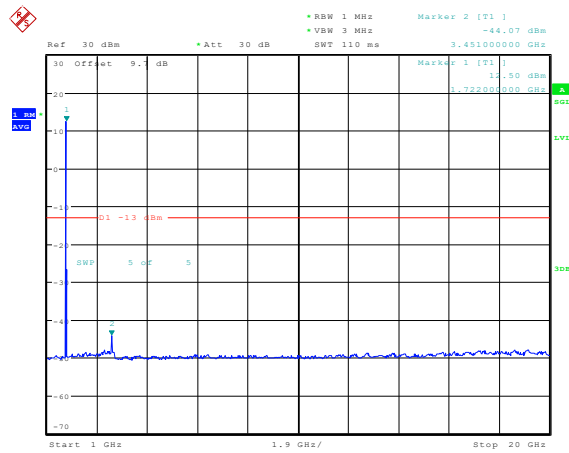

Band4-10MHz-16QAM-20175-1RB#0-Range4:1000~20000MHz

Date: 23.FEB.2024 13:19:35