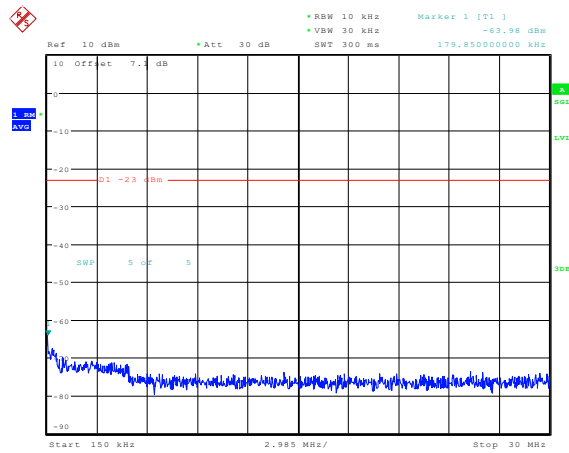

Band4-5MHz-16QAM-19975-1RB#0-Range2:0.15~30MHz

Date: 23.FEB.2024 13:00:41