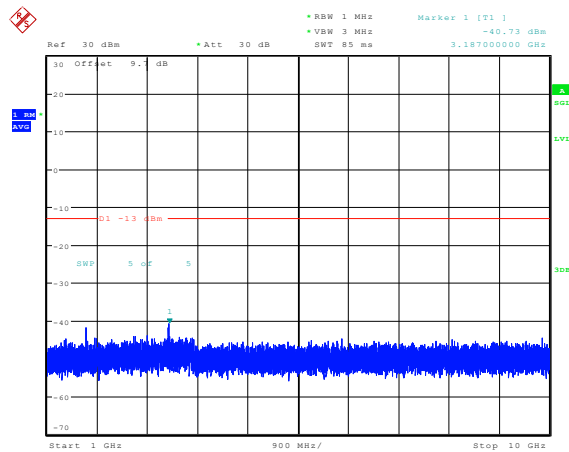

Date: 23.FEB.2024 14:15:07

**Band5-1.4MHz-16QAM-20643-1RB#0-Range2:0.15~30MHz**

Date: 23.FEB.2024 14:15:16

**Band5-1.4MHz-16QAM-20643-1RB#0-Range3:30~1000MHz**

Date: 23.FEB.2024 14:15:24

**Band5-1.4MHz-16QAM-20643-1RB#0-Range4:1000~10000MHz**