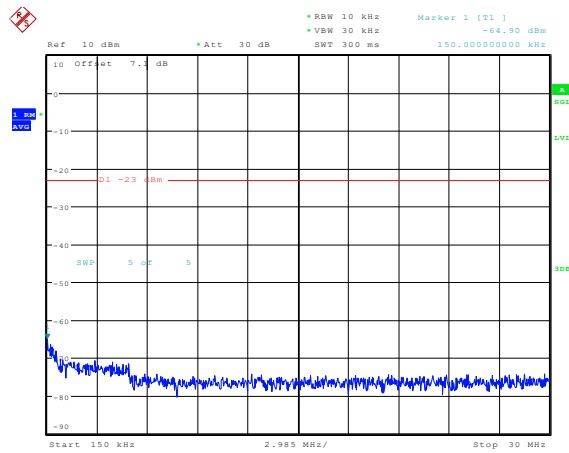

Date: 23.FEB.2024 14:32:28