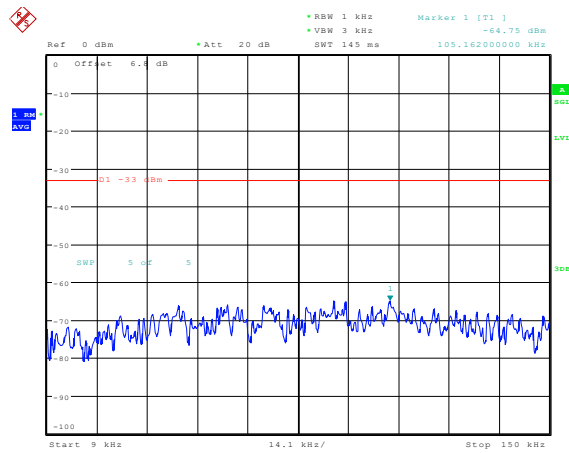

Date: 23.FEB.2024 15:05:16