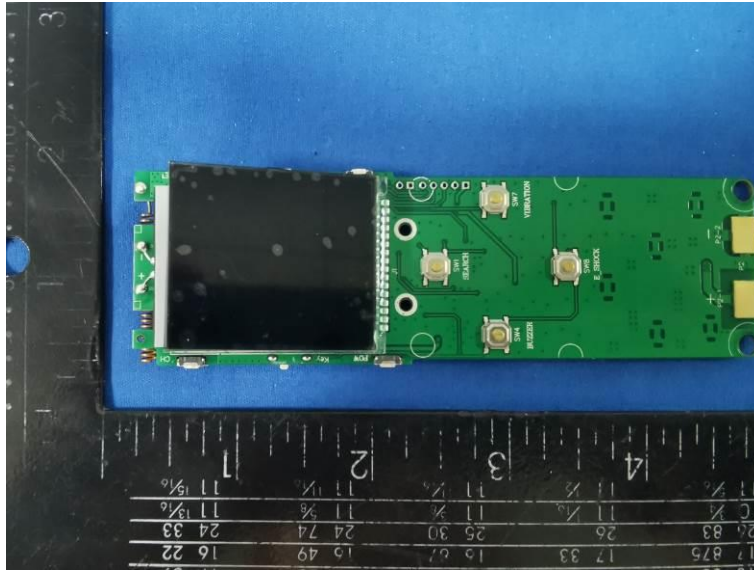

RC06 Internal Photos of the EUT

Photo 1

Photo 2

Photo 3

433MHz
Antenna

Photo 4

Photo 5

Photo 6