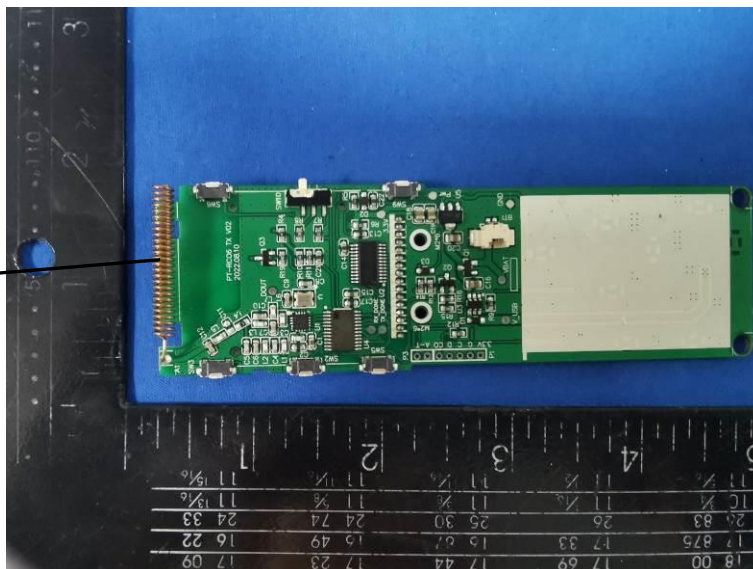

RC06 Internal Photos of the EUT

Photo 1

Photo 2

Photo 3

433MHz
Antenna

Photo 4

Photo 5

Photo 6