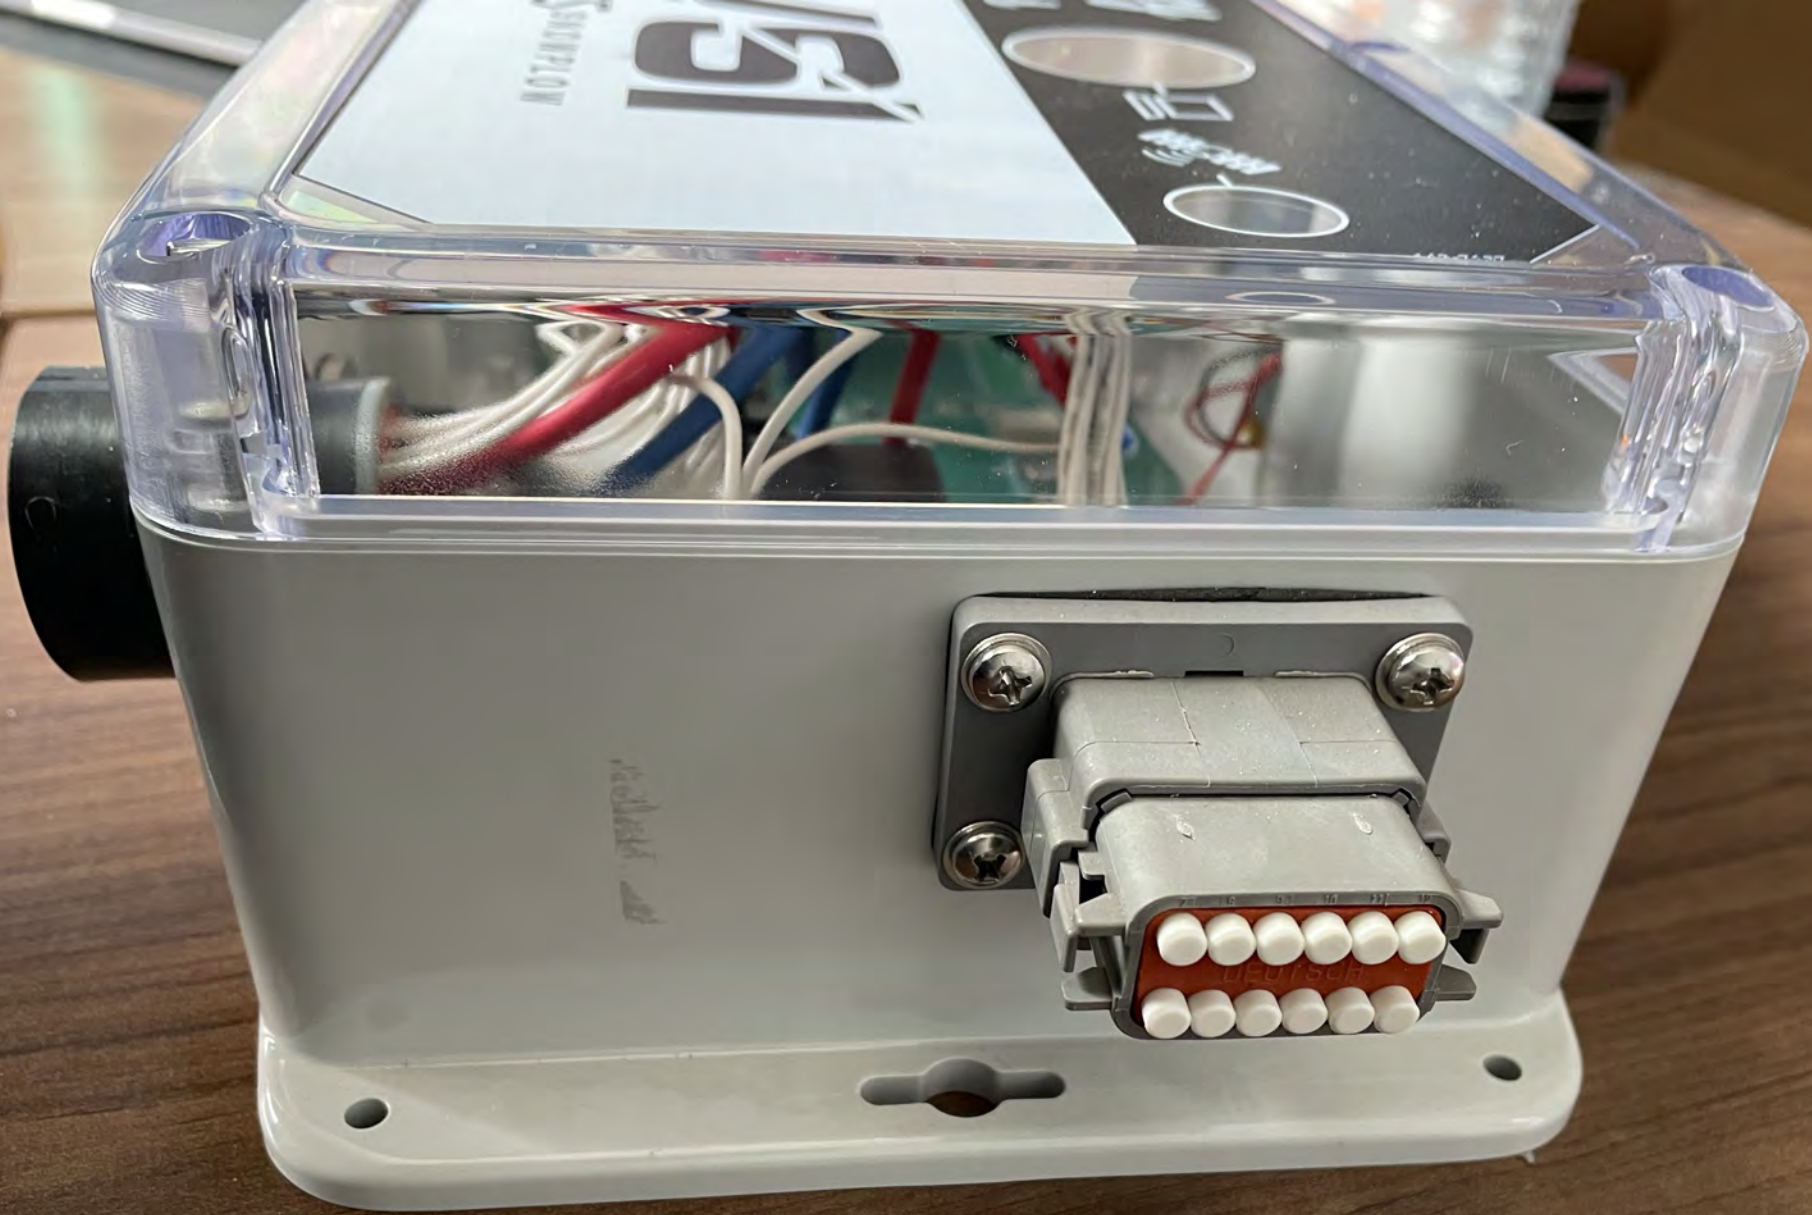

Legacy Series

VSI by BOSS

VSI
by BOSS SNOWPLOW

*Legacy
Series*

143-7137

VSI
by **BOSS** SNOWPLOW

Legacy Series

VSI
by BOSS SNOWFLOW

CONTROL
ION

Legacy Series
VSI
by BOSS SNOWFLOW

BACK RACK

VSI 305 LP

LIQUID DE-ICE

TOTAL CONTROL
VOIGT SMITH INNOVATION

FX4
OFF ROAD

by BOSS SNOWFLOW
VSI

*Legacy
Series*

MS-157

Legacy Series

VSI
by **BOSS** SNOWPLOW

BLE Antenna Conector

LoRa Antenna
(Inside Enclosure)

BLE Antenna

WiFi Antenna
(Inside Enclosure)