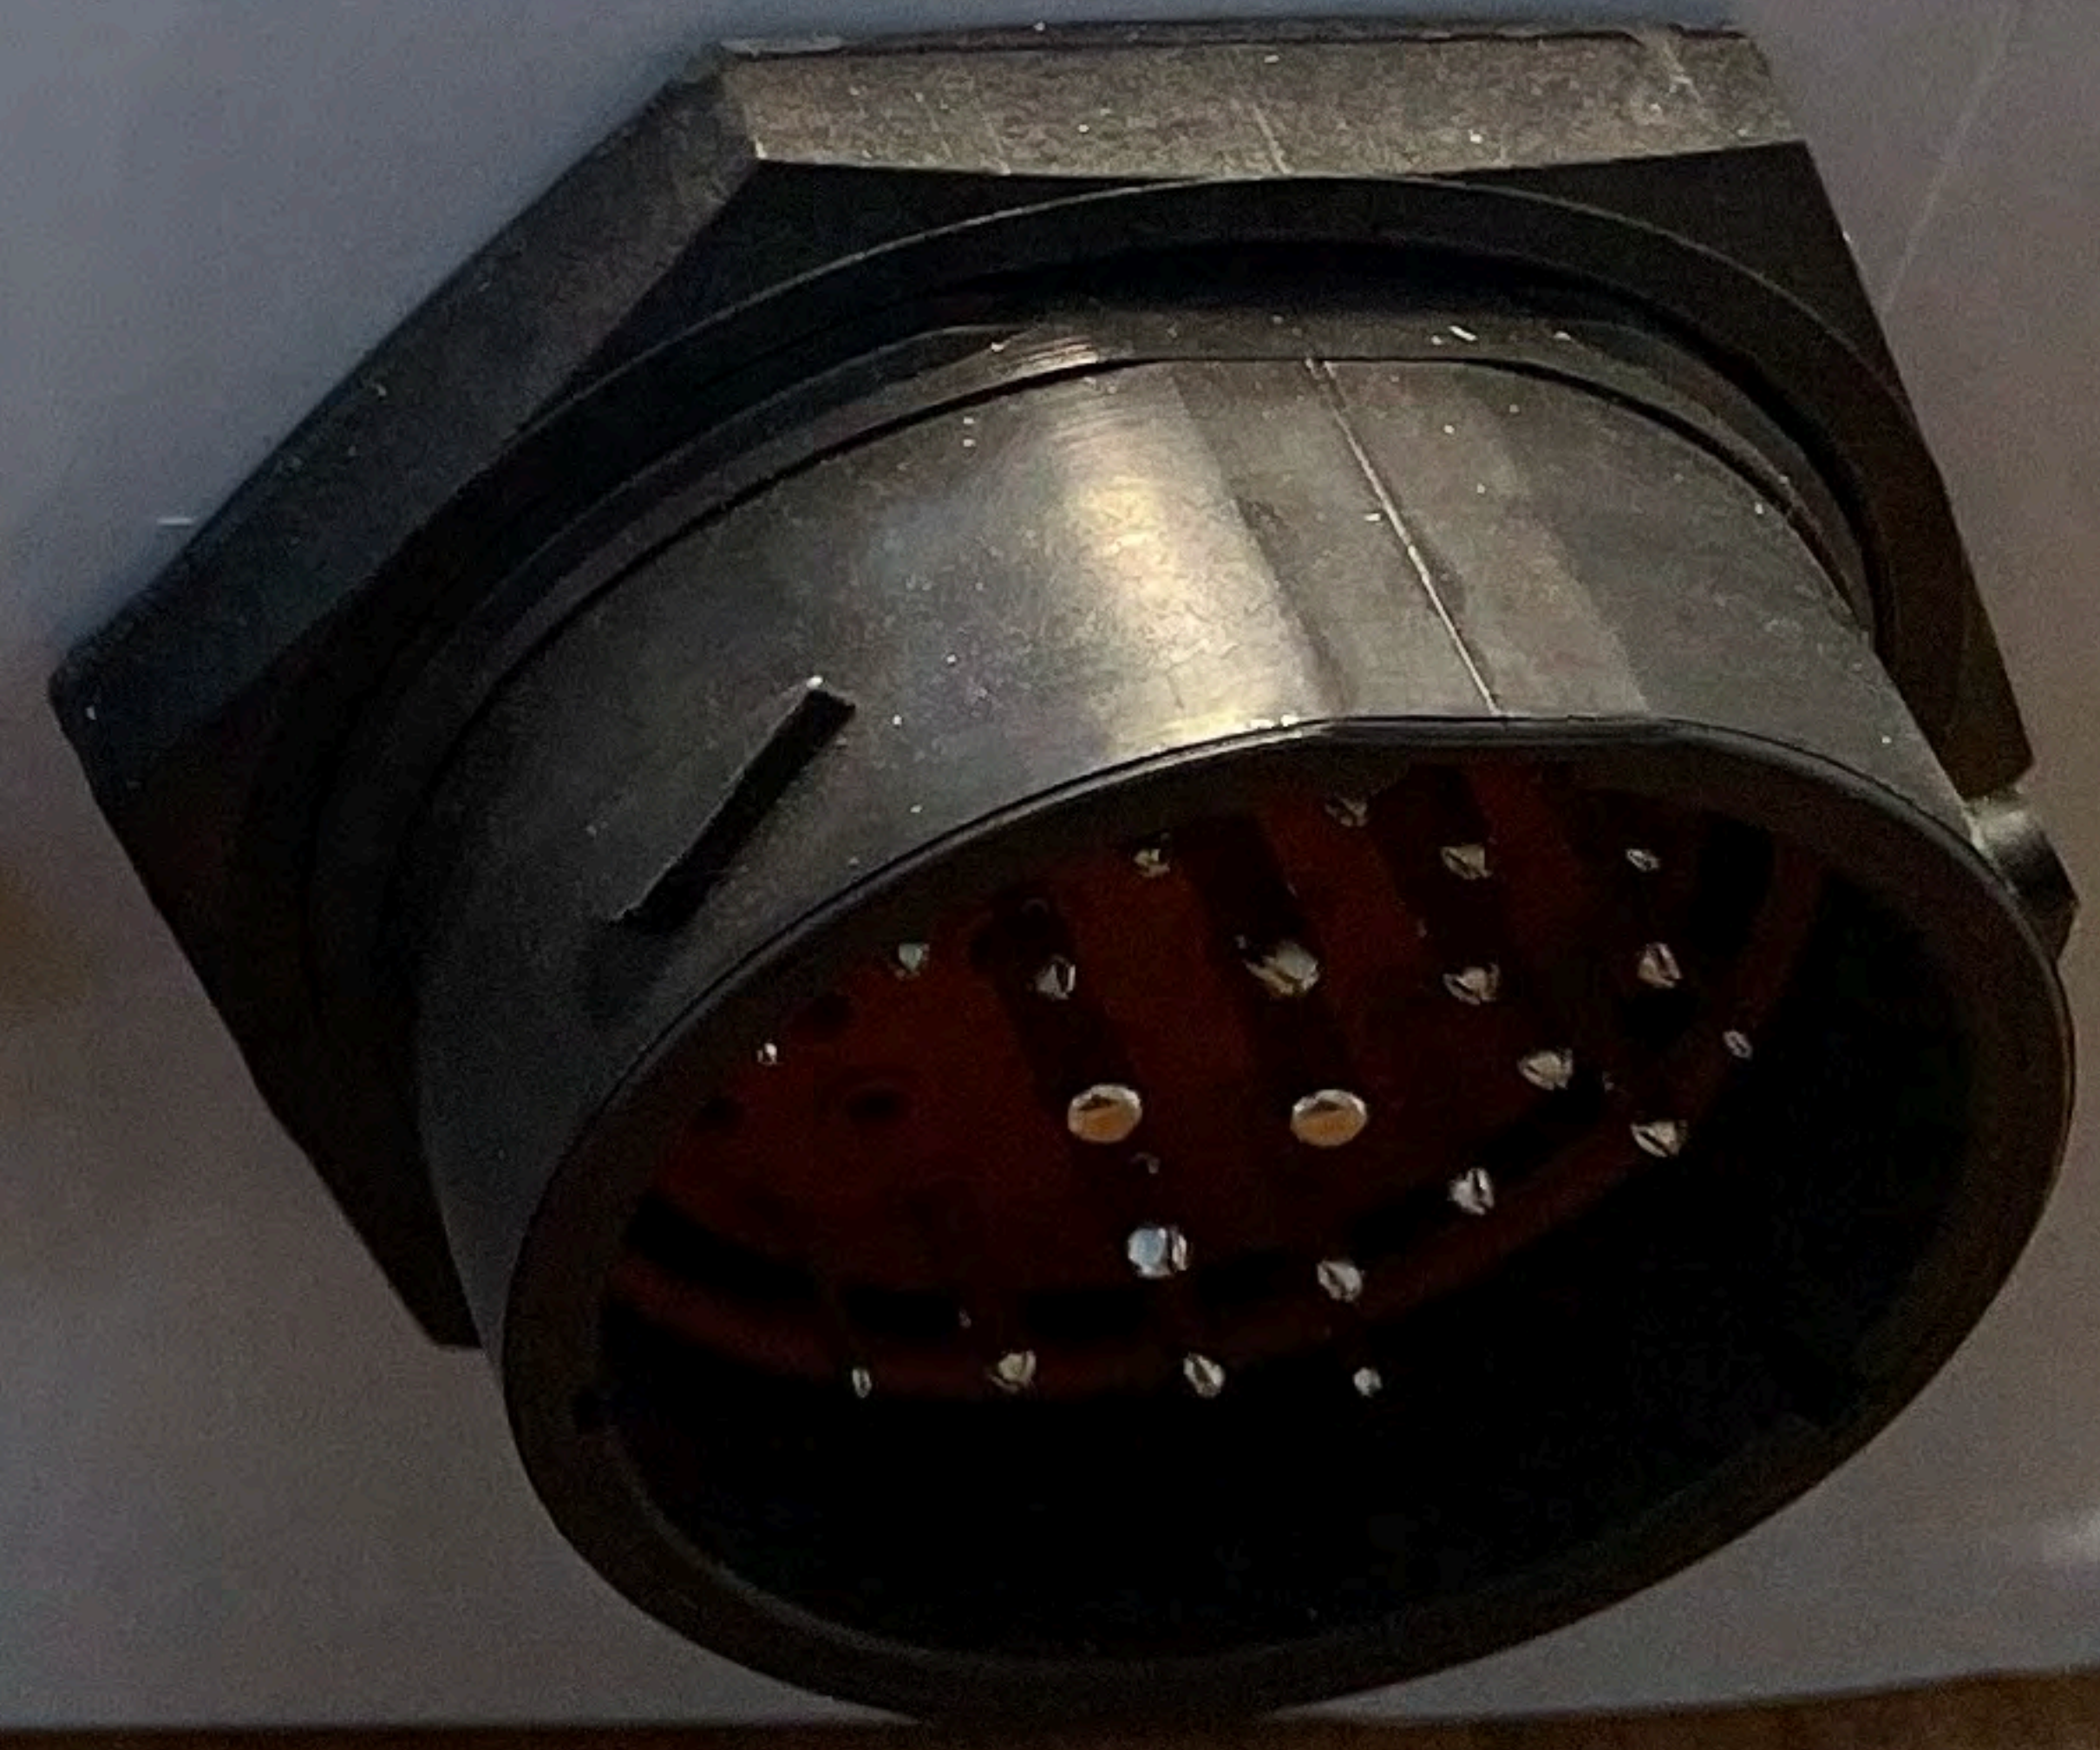

Legacy Series

VSI by BOSS

VSI
by BOSS SNOWPLOW

*Legacy
Series*

143-7137

VSI
by **BOSS** SNOWPLOW

Legacy Series

VSI
by BOSS SNOWFLOW

*Legacy
Series*

MS-157

Legacy Series

VSI
by **BOSS** SNOWPLOW

BLE Antenna Conector

LoRa Antenna
(Inside Enclosure)

BLE Antenna

WiFi Antenna
(Inside Enclosure)