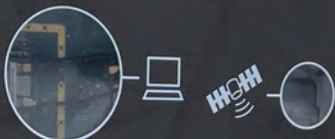

VSI
by BOSS SNOWFLOW