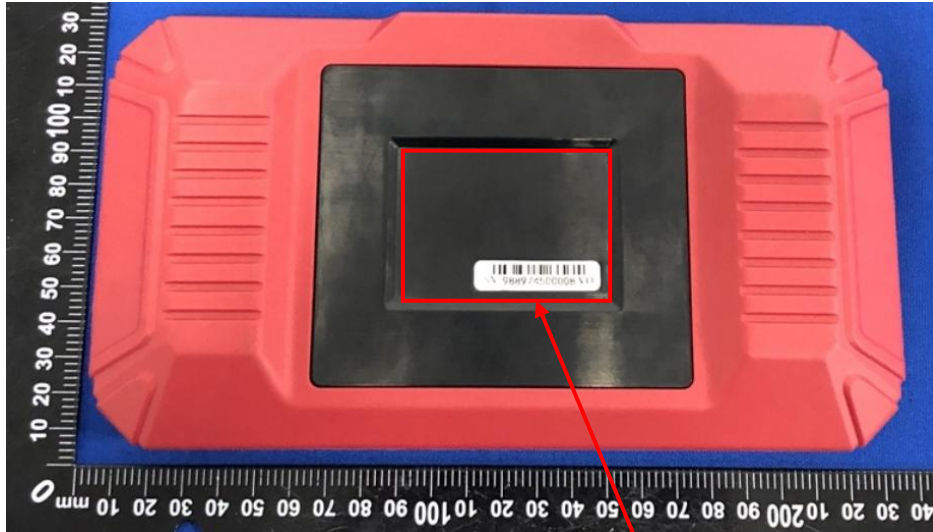

Label Artwork and Location

Model: S500

Label:

Size: L*W= 60*43mm

Location