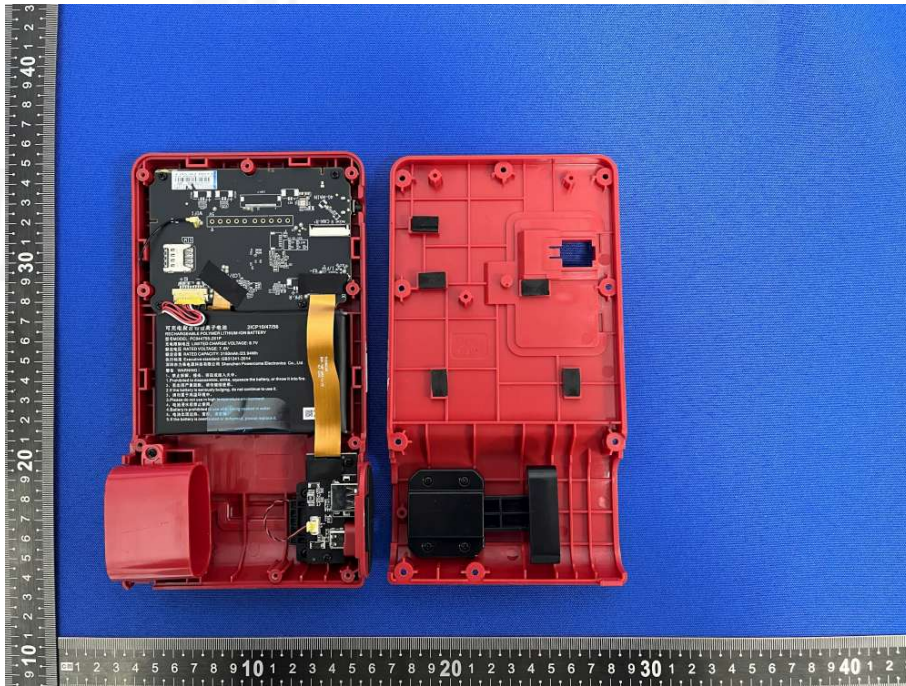

EUT PHOTO(Internal Photos)

FCC ID: 2A8T7KING7

IC: 29442-KING7

***** END OF REPORT *****