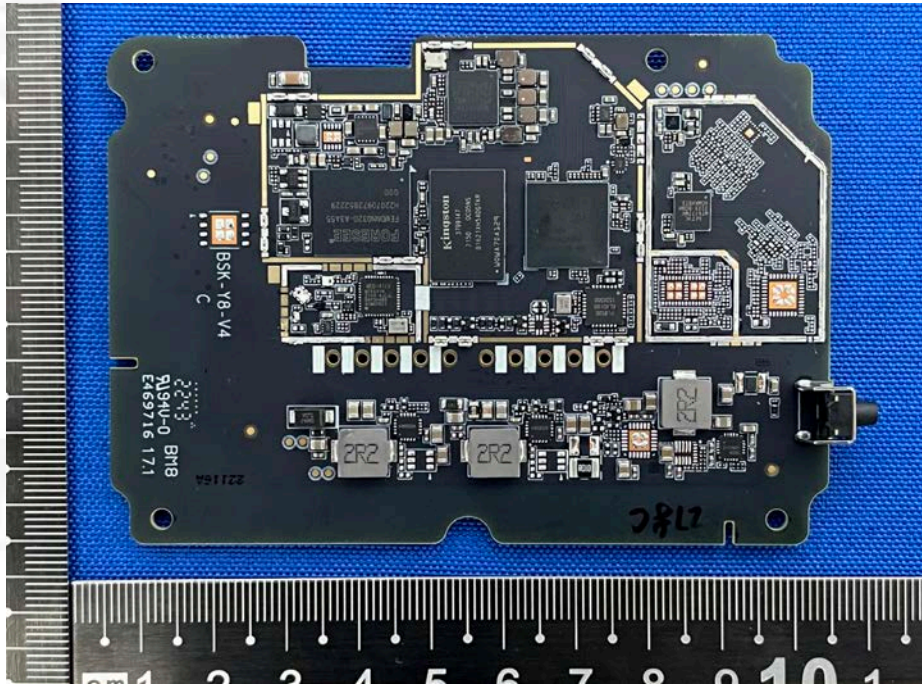

EUT PHOTO(Internal Photos)

FCC ID: 2A8T7KING7

IC: 29442-KING7

***** END OF REPORT *****