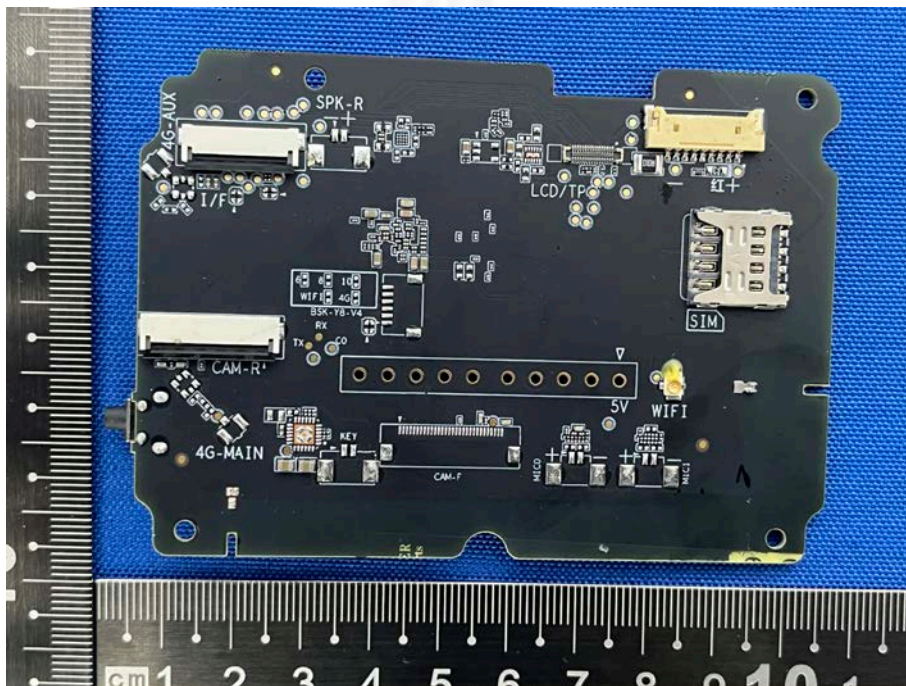

EUT PHOTO(Internal Photos)

FCC ID: 2A8T7KING7

IC: 29442-KING7

***** END OF REPORT *****