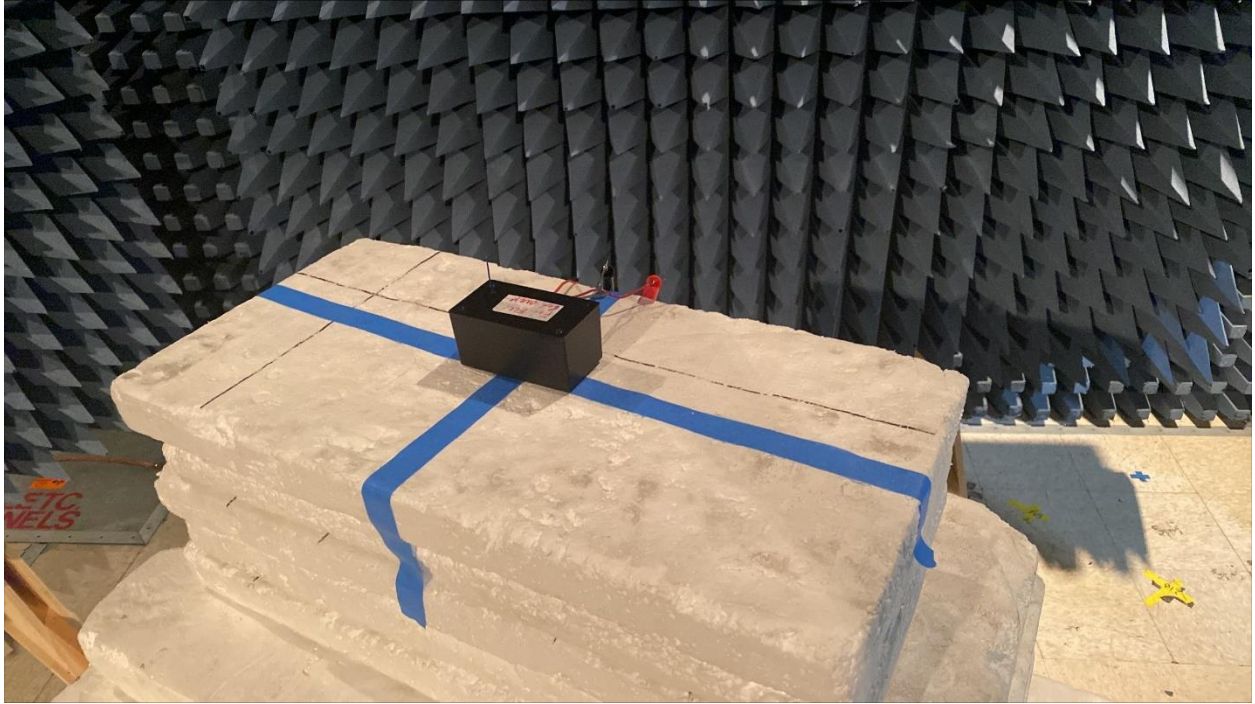

Radiated Emissions Setup: 30MHz to 1GHz

Radiated Emissions Setup: Above 1GHz

Radiated Emissions Setup: Above 1GHz

Radiated Emissions Setup: Below 30MHz

Antenna Port Conducted RF Measurements

AC Line Conducted Emissions Setup