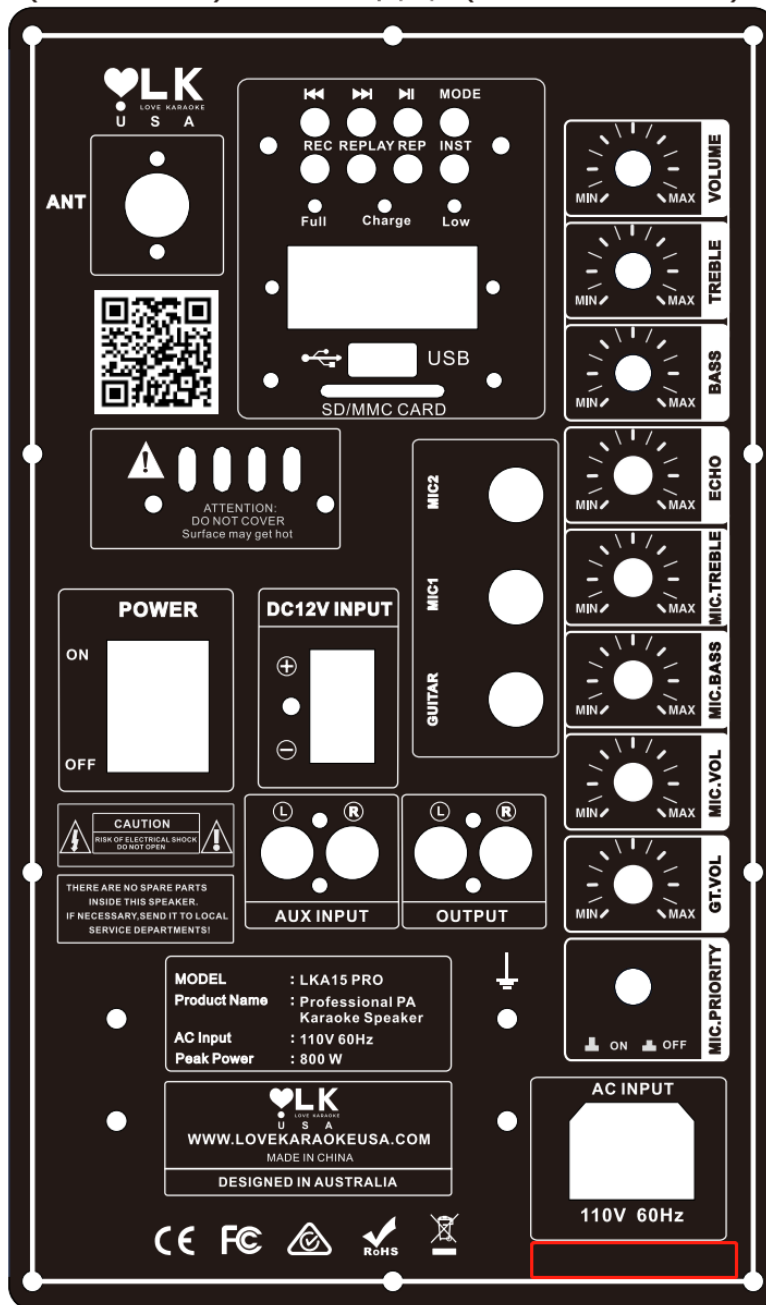

Label size : 5mm *35mm

FCC ID: 2A8QW-LKA15

MODEL : LKA15 PRO
Product Name : Professional PA Karaoke Speaker
AC Input : 110V 60Hz
Peak Power : 800 W

WWW.LOVEKARAOKEUSA.COM
MADE IN CHINA
DESIGNED IN AUSTRALIA

AC INPUT
110V 60Hz