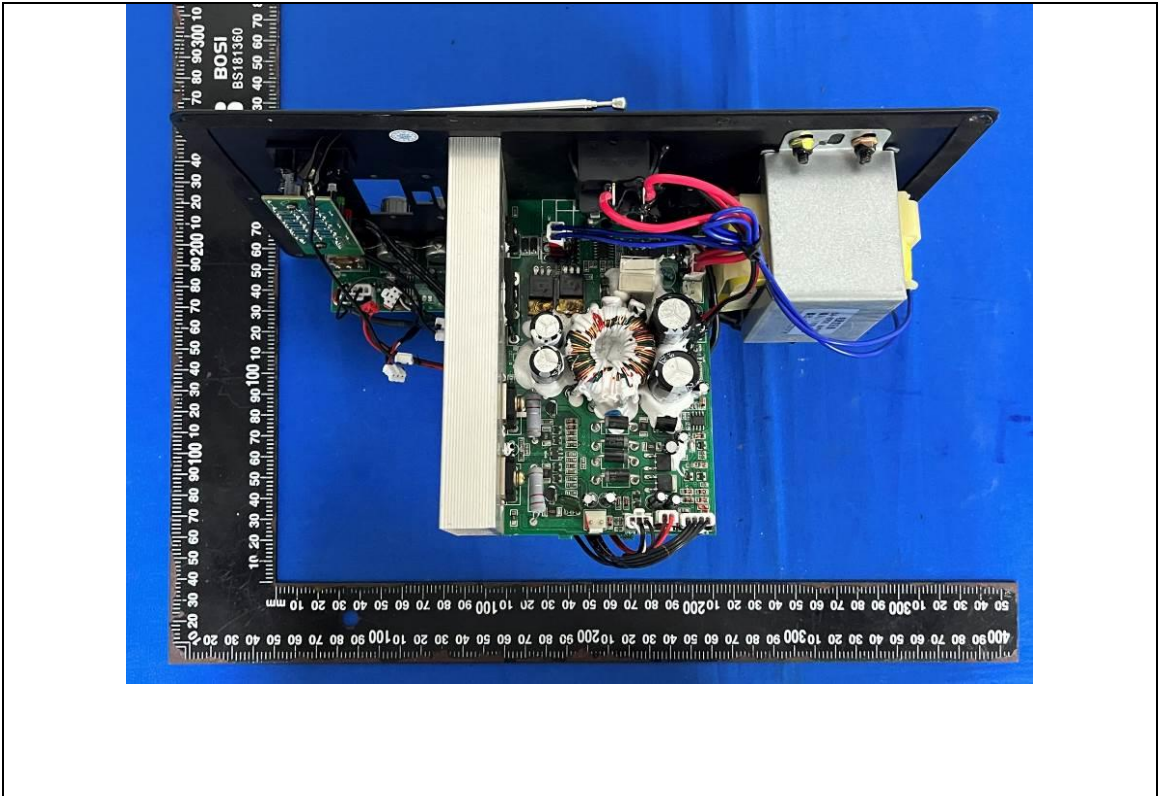

Product Name: Portable Speakers

Model No.: LKA15 PRO

Internal photos

-----END-----