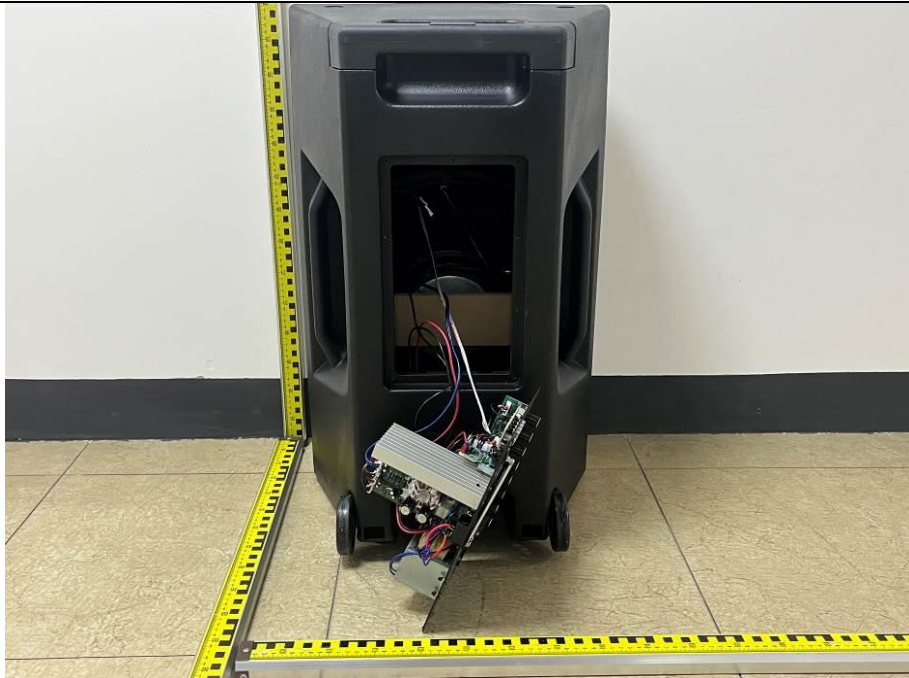

Product Name: Portable Speakers

Model No.: LKA15 PRO

Internal photos

-----END-----