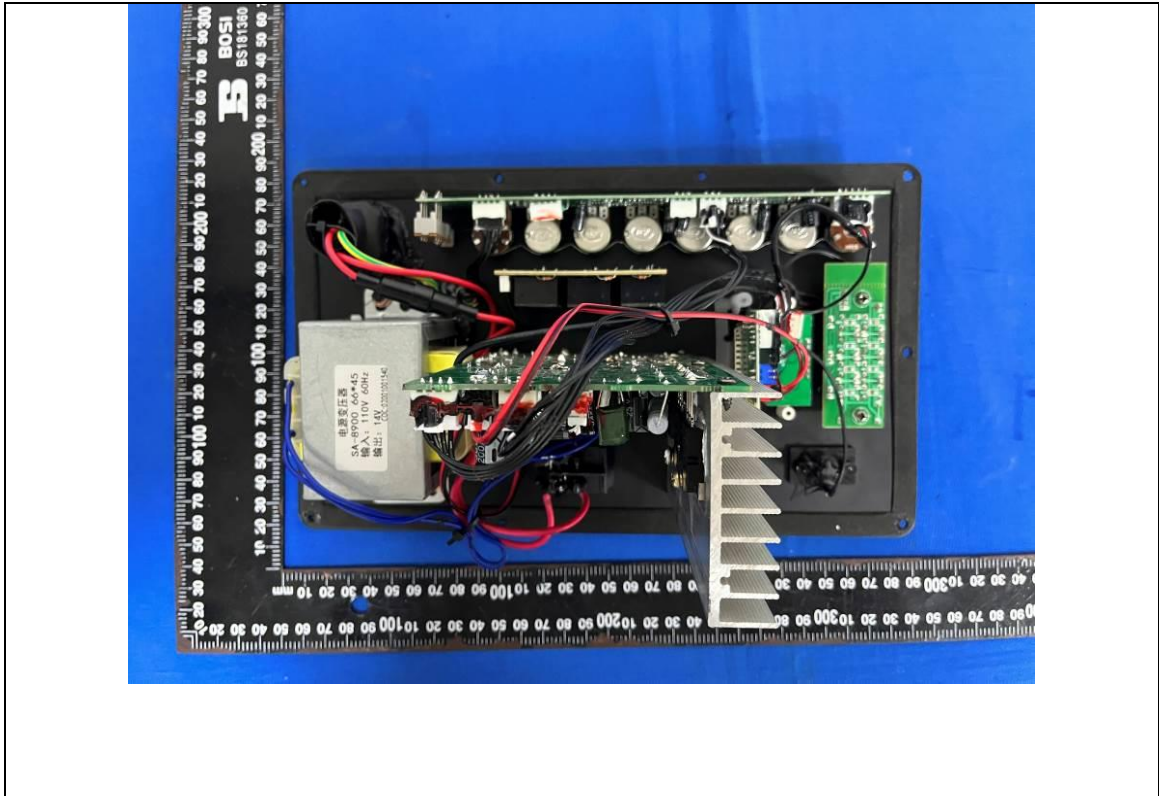

Product Name: Portable Speakers

Model No.: LKA15 PRO

Internal photos

-----END-----