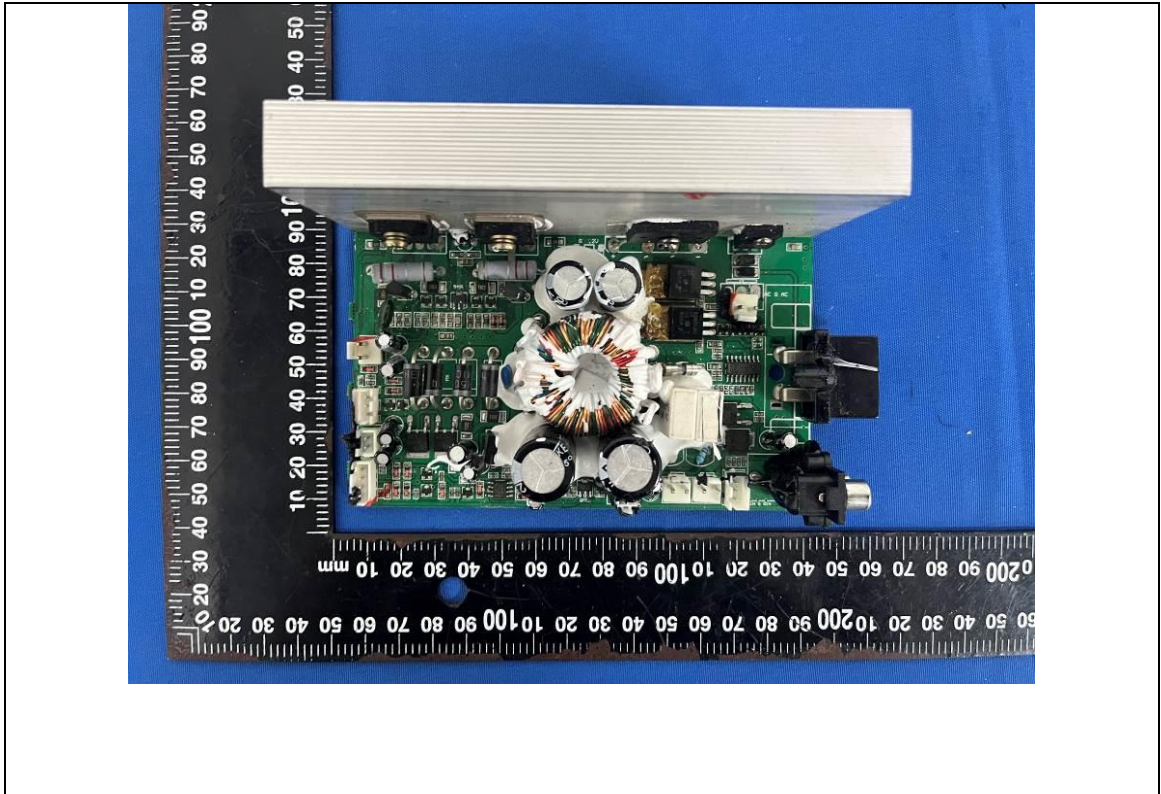

Product Name: Portable Speakers

Model No.: LKA15 PRO

Internal photos

-----END-----