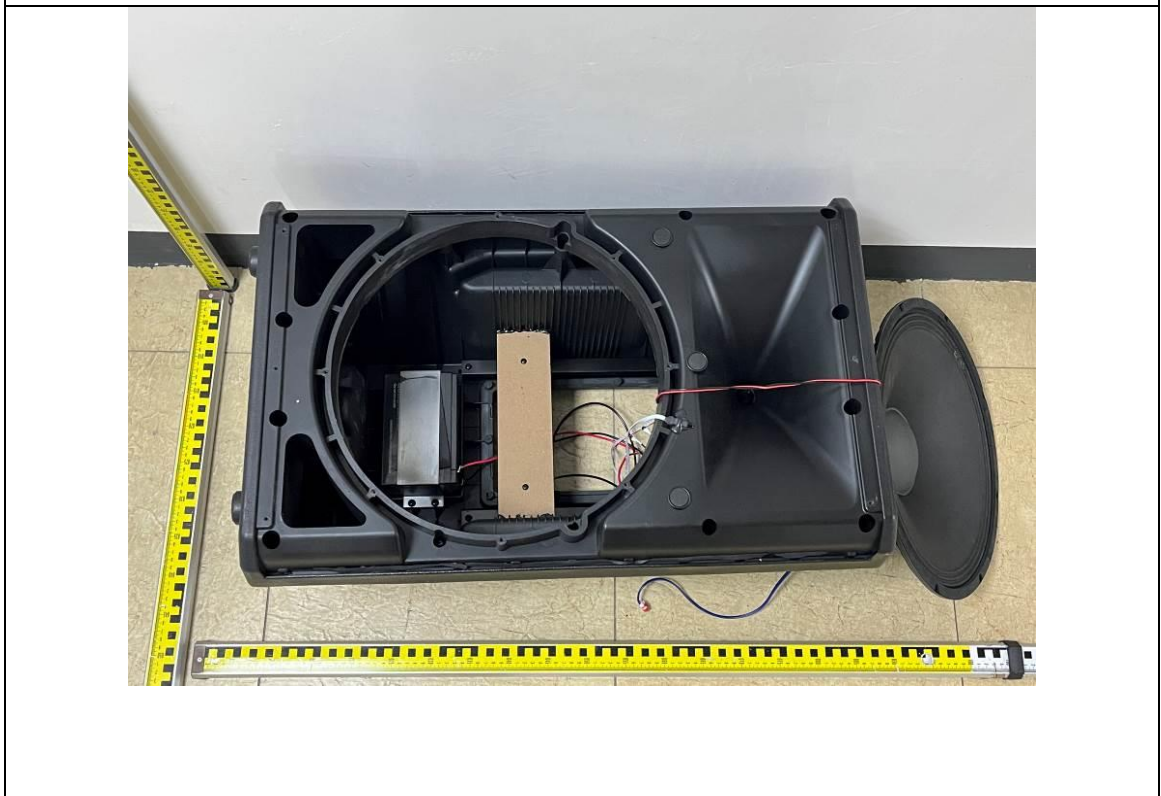

Product Name: Portable Speakers

Model No.: LKA15 PRO

Internal photos

-----END-----