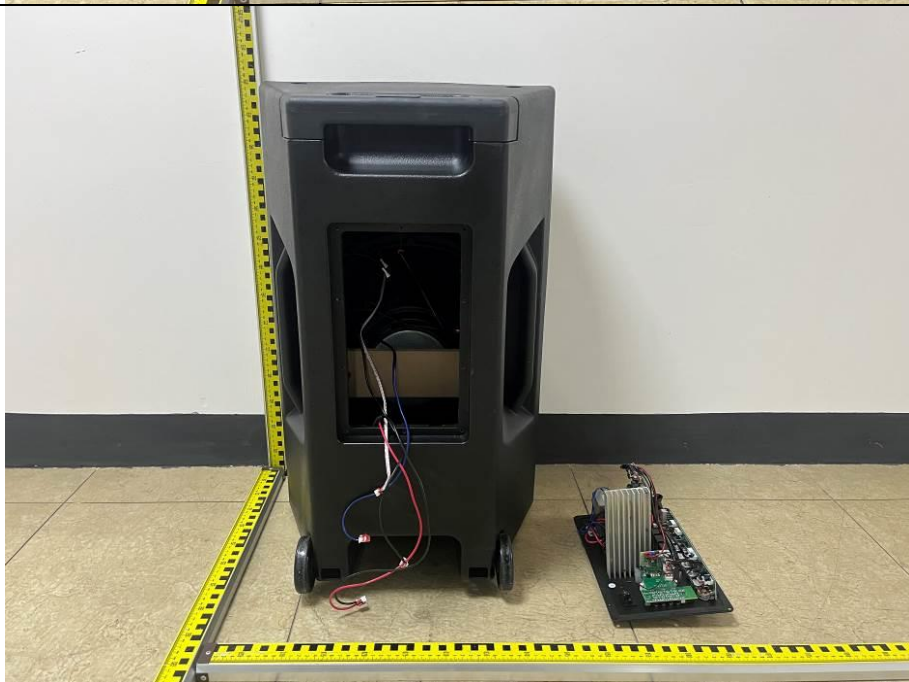

Product Name: Portable Speakers

Model No.: LKA15 PRO

Internal photos

-----END-----