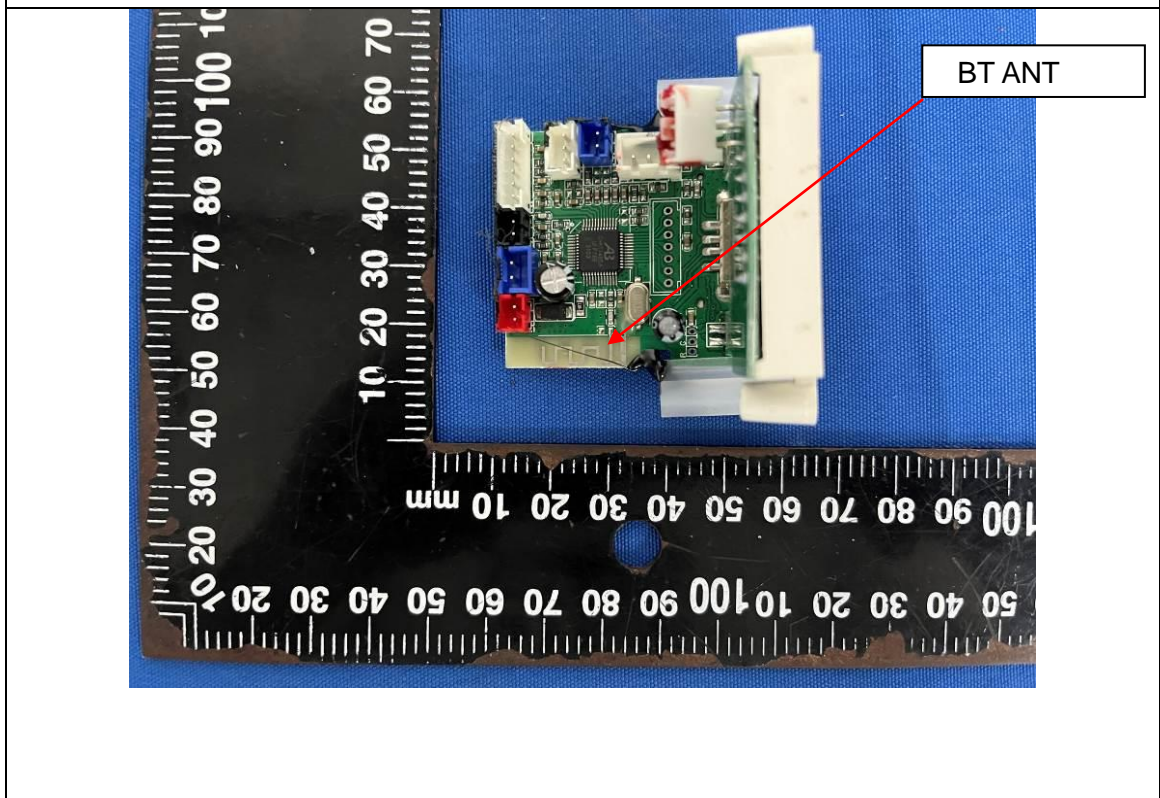

Product Name: Portable Speakers

Model No.: LKA15 PRO

Internal photos

-----END-----