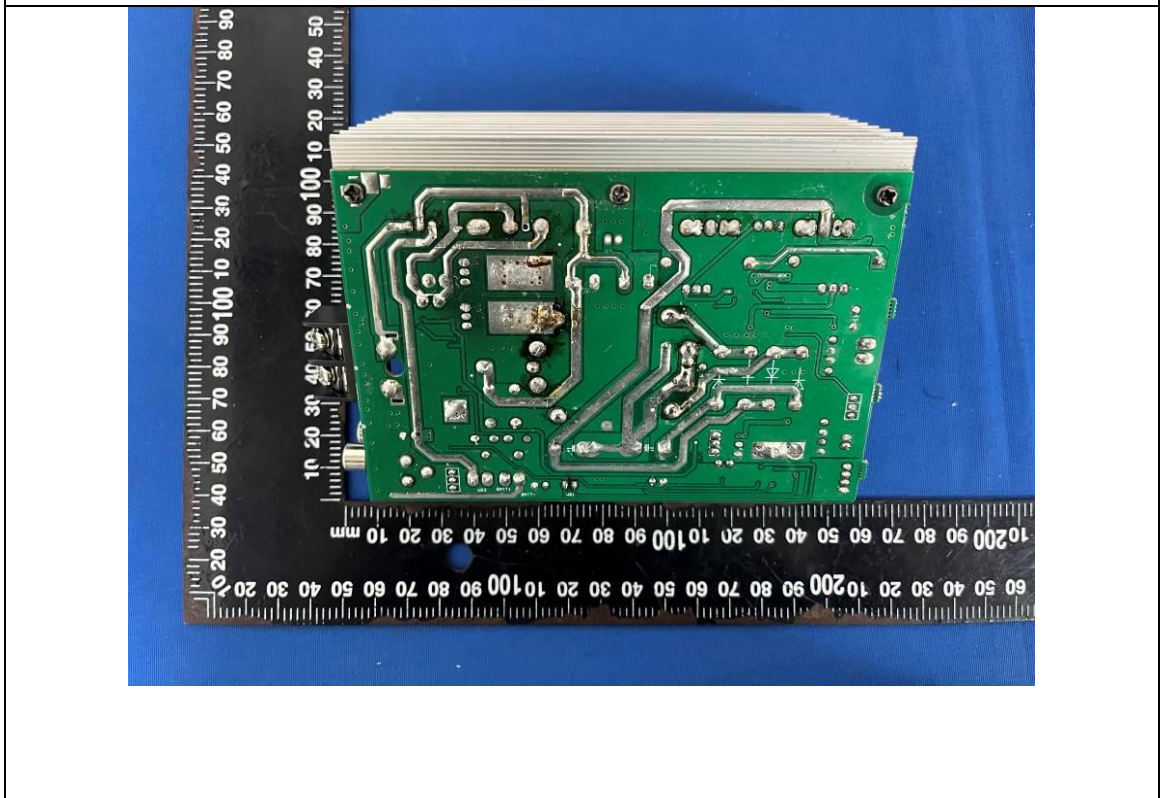

Product Name: Portable Speakers

Model No.: LKA15 PRO

Internal photos

-----END-----