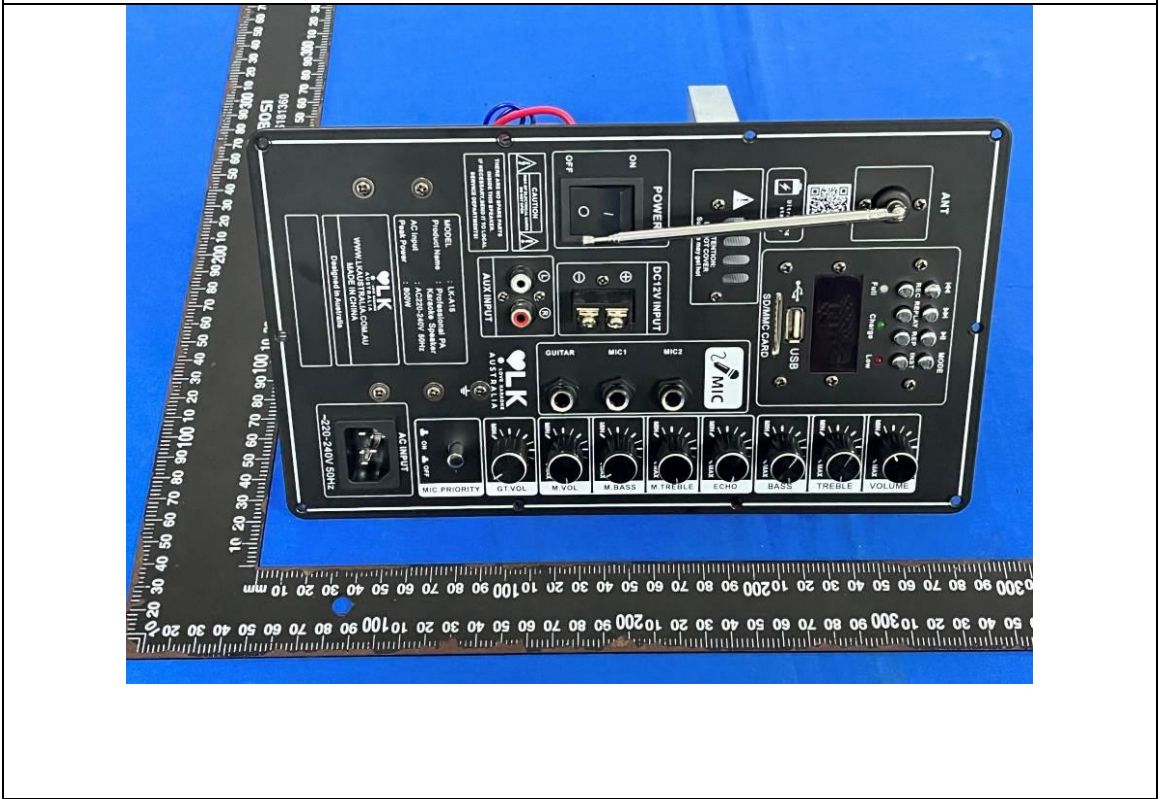

Product Name: Portable Speakers

Model No.: LKA15 PRO

Internal photos

-----END-----