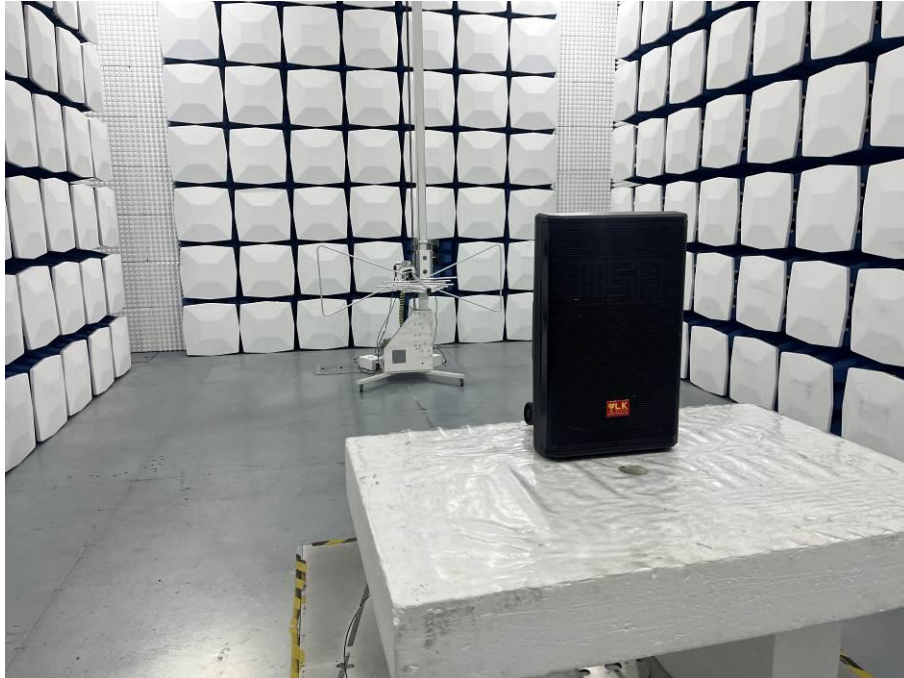

### Test Setup Photo

Radiated emissions

30MHz to1GHz

Above 1GHz

Conducted Emission

-----End-----