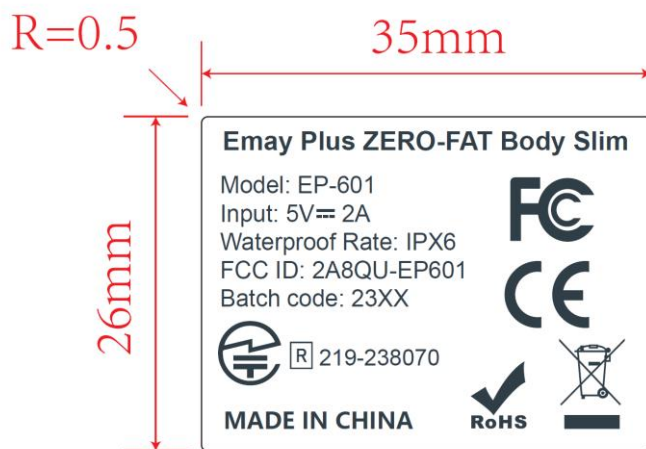

LABEL AND LOCATION

(Size: L: 2.0cm x W: 2.0cm)