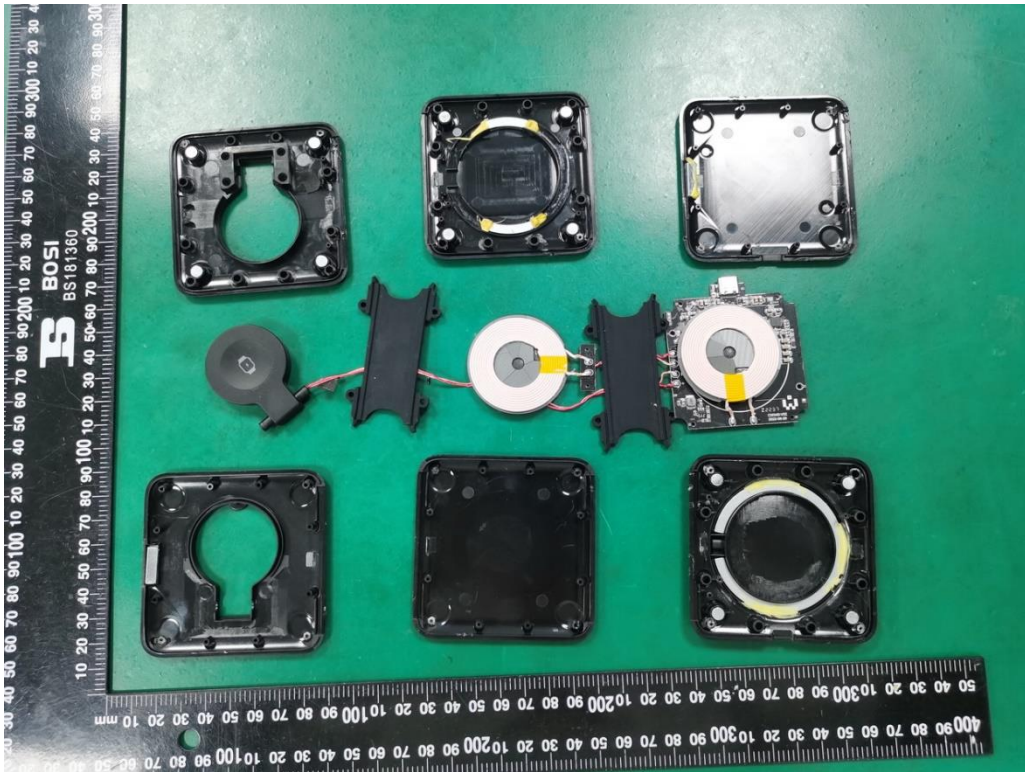

Internal Photo
FCC ID: 2A8QNWZC-CW340

ANT