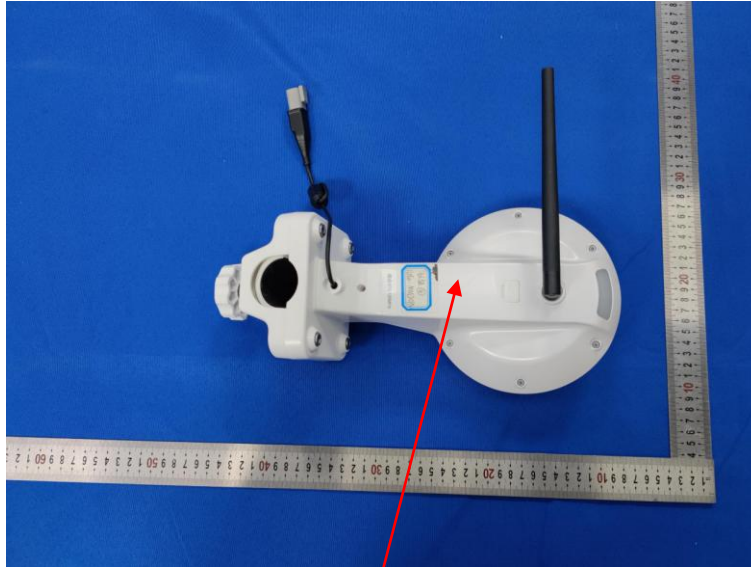

FCC-ID Label Information

1. Label location:

RTK Reference Station

Model: RTK0001

FCC ID: 2A8QJ-RTK

2. FCC ID Label:

2A8QJ-RTK