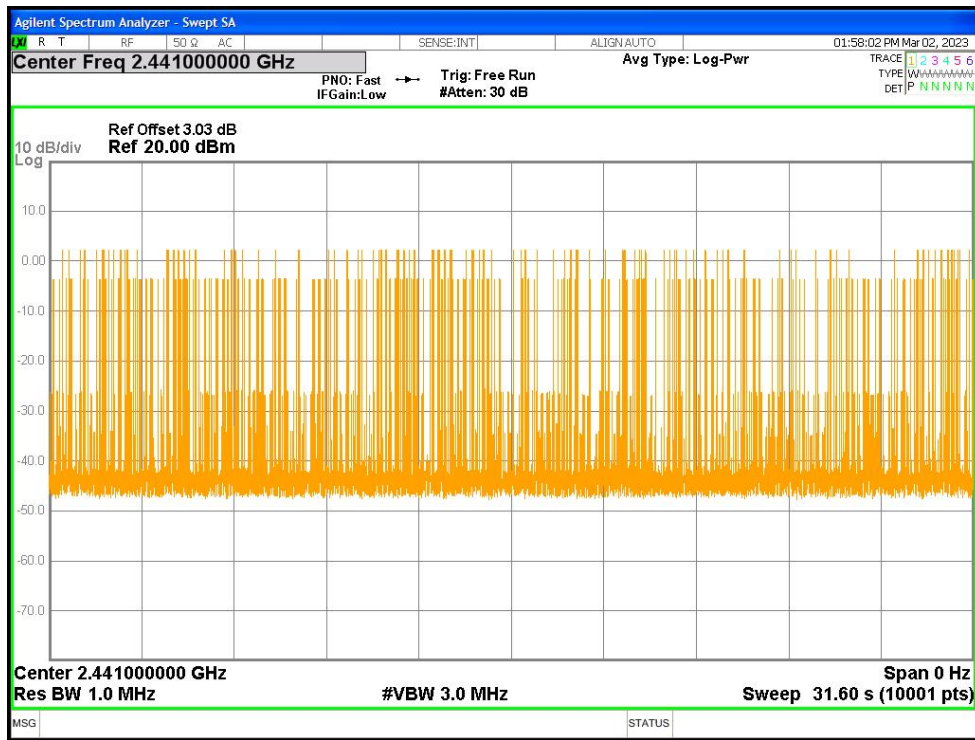

Dwell NVNT 2-DH5 2441MHz Ant1 One Burst

Dwell NVNT 2-DH5 2441MHz Ant1 Accumulated

APPENDIX A: PHOTOGRAPHS OF TEST SETUP

Radiated Spurious Emissions

Conducted Emissions at AC Power Line (150kHz-30MHz)

APPENDIX B: PHOTOGRAPHS OF EUT

Reference to the test report No. BLA-EMC-202302-A6001

----END OF REPORT----

The test report is effective only with both signature and specialized stamp, The result(s) shown in this report refer only to the sample(s) tested. Without written approval of BlueAsia, this report can't be reproduced except in full.