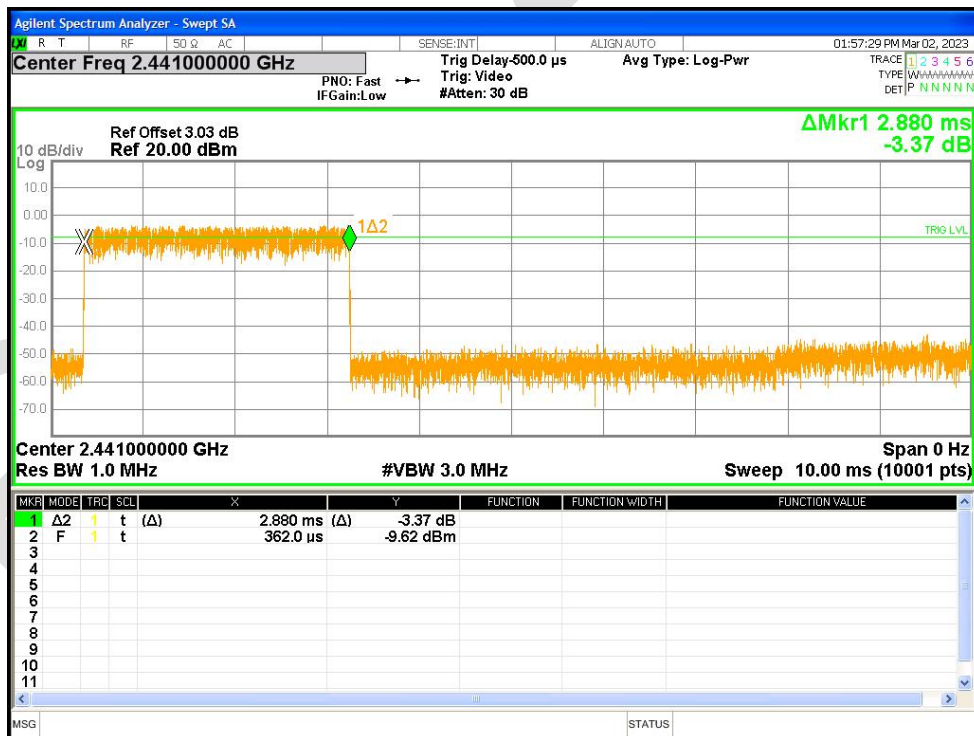

Dwell NVNT 2-DH5 2441MHz Ant1 One Burst

Dwell NVNT 2-DH5 2441MHz Ant1 Accumulated

APPENDIX A: PHOTOGRAPHS OF TEST SETUP

Radiated Spurious Emissions

Conducted Emissions at AC Power Line (150kHz-30MHz)

APPENDIX B: PHOTOGRAPHS OF EUT

Reference to the test report No. BLA-EMC-202302-A6001

----END OF REPORT----

The test report is effective only with both signature and specialized stamp, The result(s) shown in this report refer only to the sample(s) tested. Without written approval of BlueAsia, this report can't be reproduced except in full.