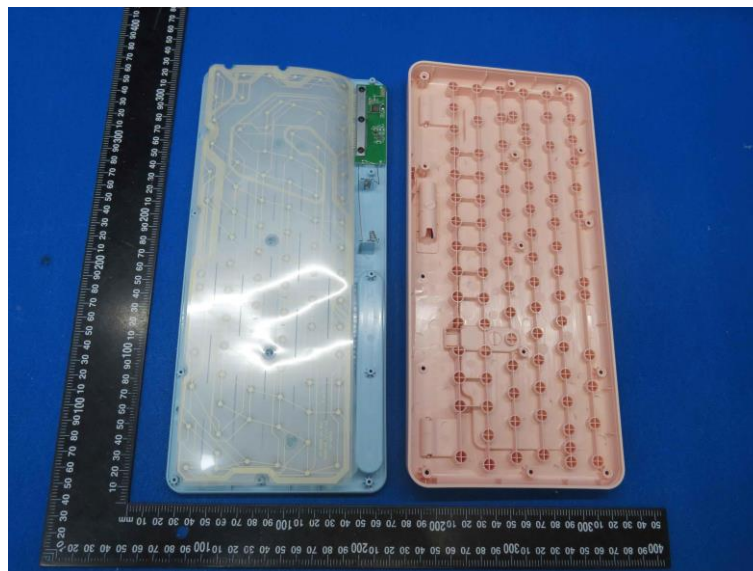

Product Name: Dot Wireless Keyboard
Model No.: Monster Airmars KM6S

EUT Constructional Details

Internal Photo

-----End-----