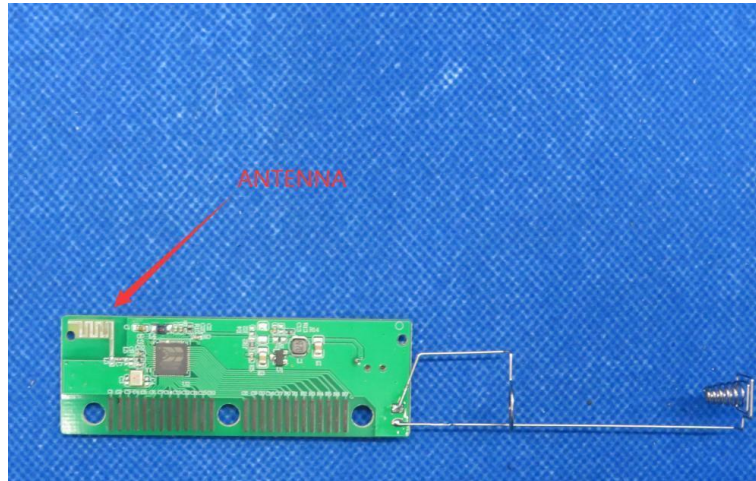

Product Name: Dot Wireless Keyboard
Model No.: Monster Airmars KM6S

EUT Constructional Details

Internal Photo

-----End-----