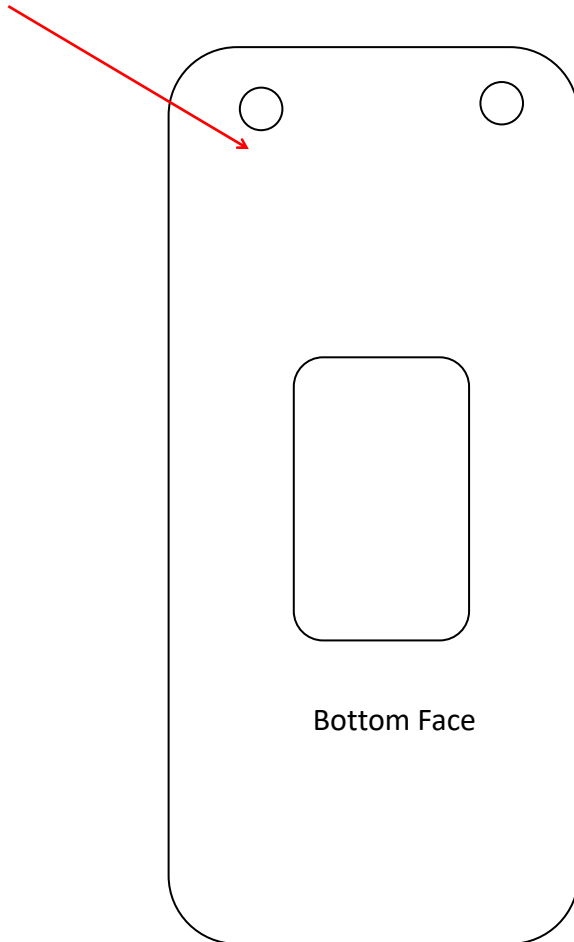

Label:

IP Camera F-SC241-216-5G-M511363433D0-M3U 5.85~93.6mm

IP: 192.168.1.100
User Name: admin
Password: xmsx1234
Input Rating:
DC12V 1.0A/PoE 802.3af
FCCID: 2A80E-F-SC241

SN 241202208010001

MAC 54D0B4C0106F

Location:

Bottom Face