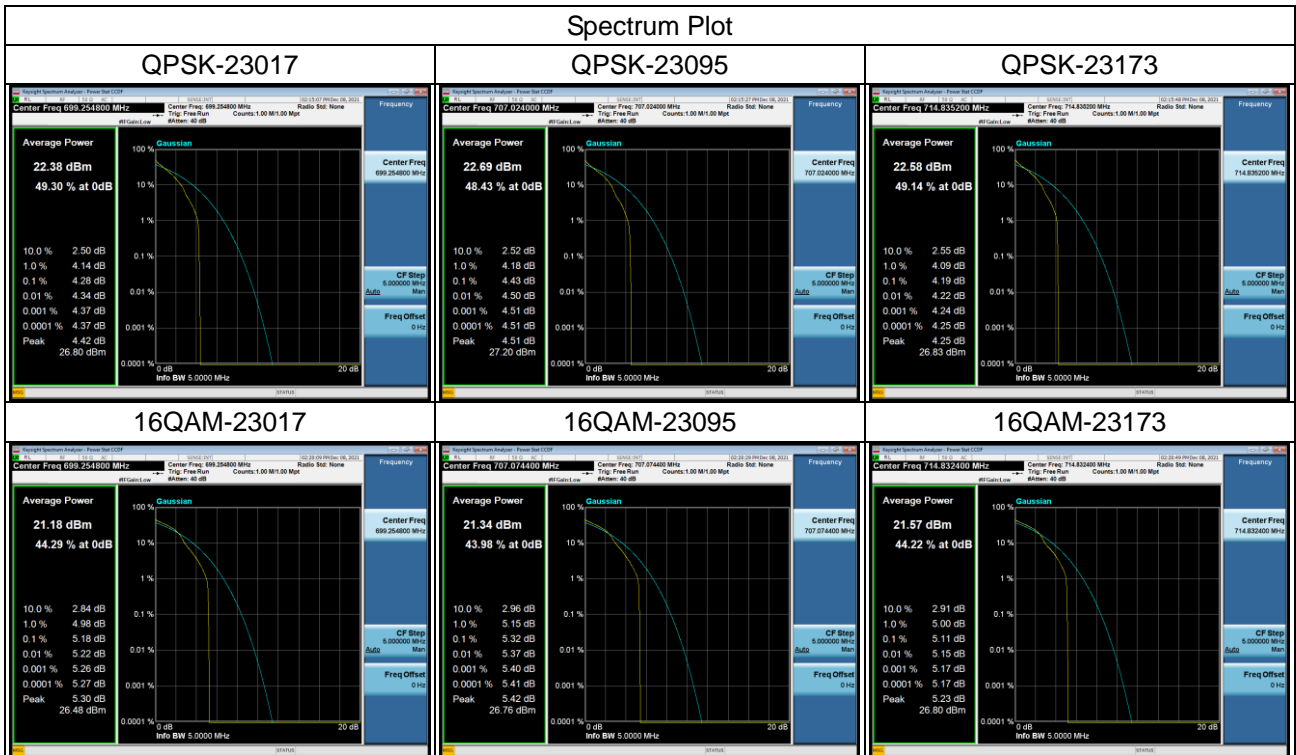

LTE Band 7_5MHz					
Channel	Frequency (MHz)	Peak To Average Ratio (dB)		Max. Limit (dB)	Result
		QPSK	16QAM		
20775	2502.5	4.39	5.08	13	Pass
21100	2535	4.34	5.10	13	Pass
21425	2567.5	4.04	4.96	13	Pass

LTE Band 7_10MHz					
Channel	Frequency (MHz)	Peak To Average Ratio (dB)		Max. Limit (dB)	Result
		QPSK	16QAM		
20800	2505	3.98	4.82	13	Pass
21100	2535	4.19	5.32	13	Pass
21400	2565	3.83	4.62	13	Pass

LTE Band 7_15MHz					
Channel	Frequency (MHz)	Peak To Average Ratio (dB)		Max. Limit (dB)	Result
		QPSK	16QAM		
20825	2507.5	4.02	4.81	13	Pass
21100	2535	4.10	5.11	13	Pass
21375	2562.5	3.90	4.57	13	Pass

LTE Band 7_20MHz					
Channel	Frequency (MHz)	Peak To Average Ratio (dB)		Max. Limit (dB)	Result
		QPSK	16QAM		
20850	2510	4.18	4.94	13	Pass
21100	2535	4.11	5.19	13	Pass
21350	2560	4.08	5.22	13	Pass

LTE Band 12_1.4MHz					
Channel	Frequency (MHz)	Peak To Average Ratio (dB)		Max. Limit (dB)	Result
		QPSK	16QAM		
23017	699.7	4.28	5.18	13	Pass
23095	707.5	4.43	5.32	13	Pass
23173	715.3	4.19	5.11	13	Pass