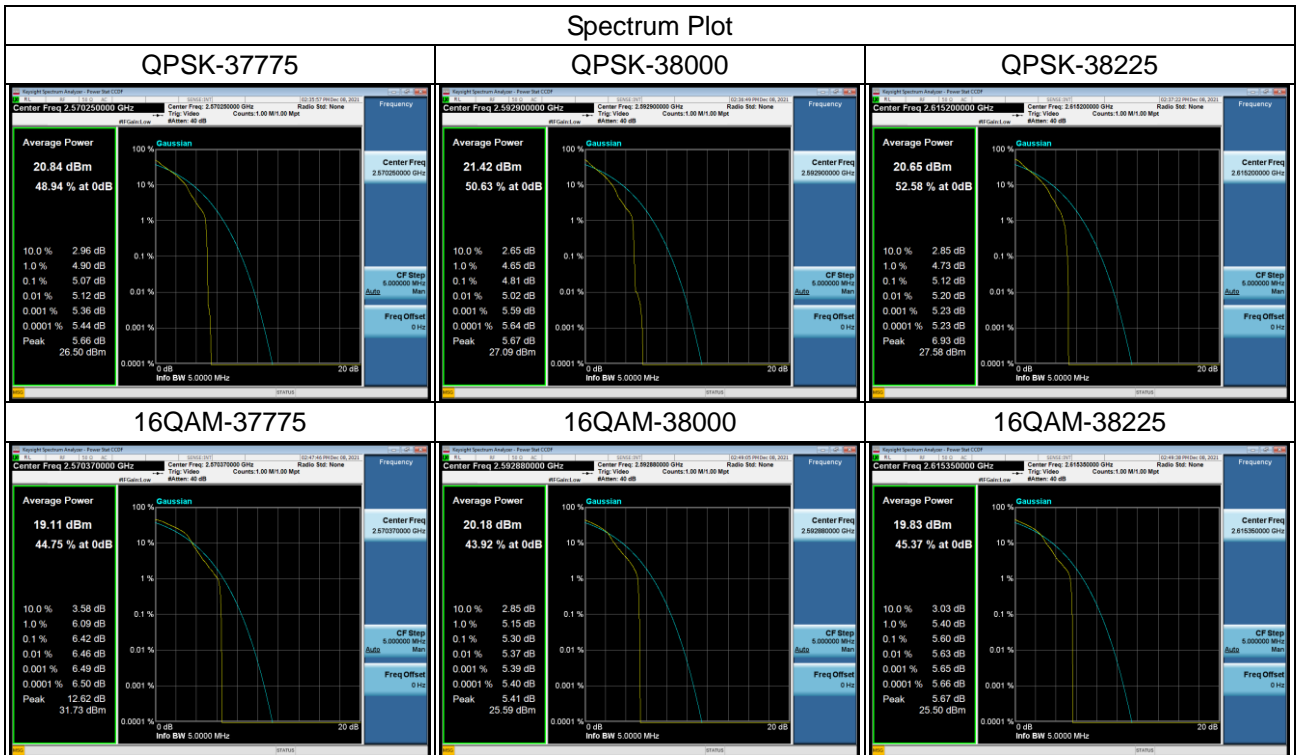

LTE Band 38_5MHz					
Channel	Frequency (MHz)	Peak To Average Ratio (dB)		Max. Limit (dB)	Result
		QPSK	16QAM		
37775	2572.5	5.07	6.42	13	Pass
38000	2595	4.81	5.30	13	Pass
38225	2617.5	5.12	5.60	13	Pass