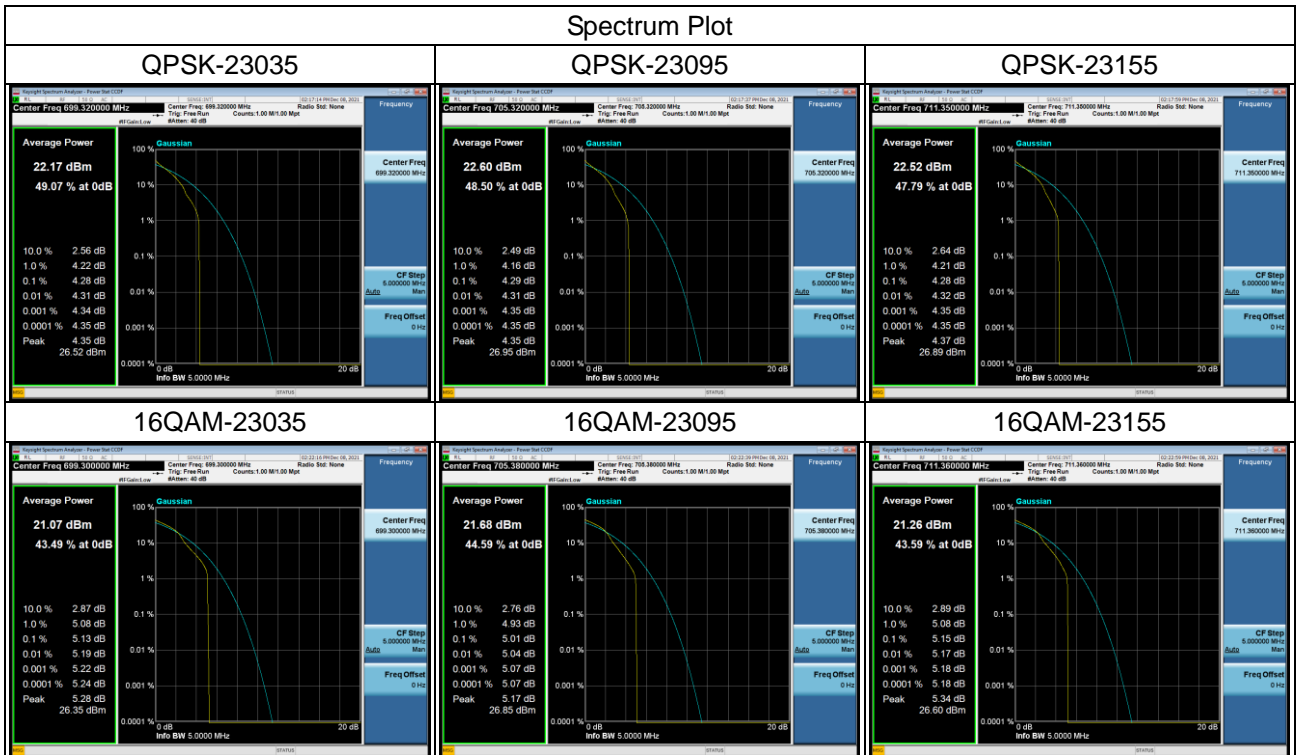

LTE Band 12_5MHz					
Channel	Frequency (MHz)	Peak To Average Ratio (dB)		Max. Limit (dB)	Result
		QPSK	16QAM		
23035	7015	4.28	5.13	13	Pass
23095	707.5	4.29	5.01	13	Pass
23155	713.5	4.28	5.15	13	Pass