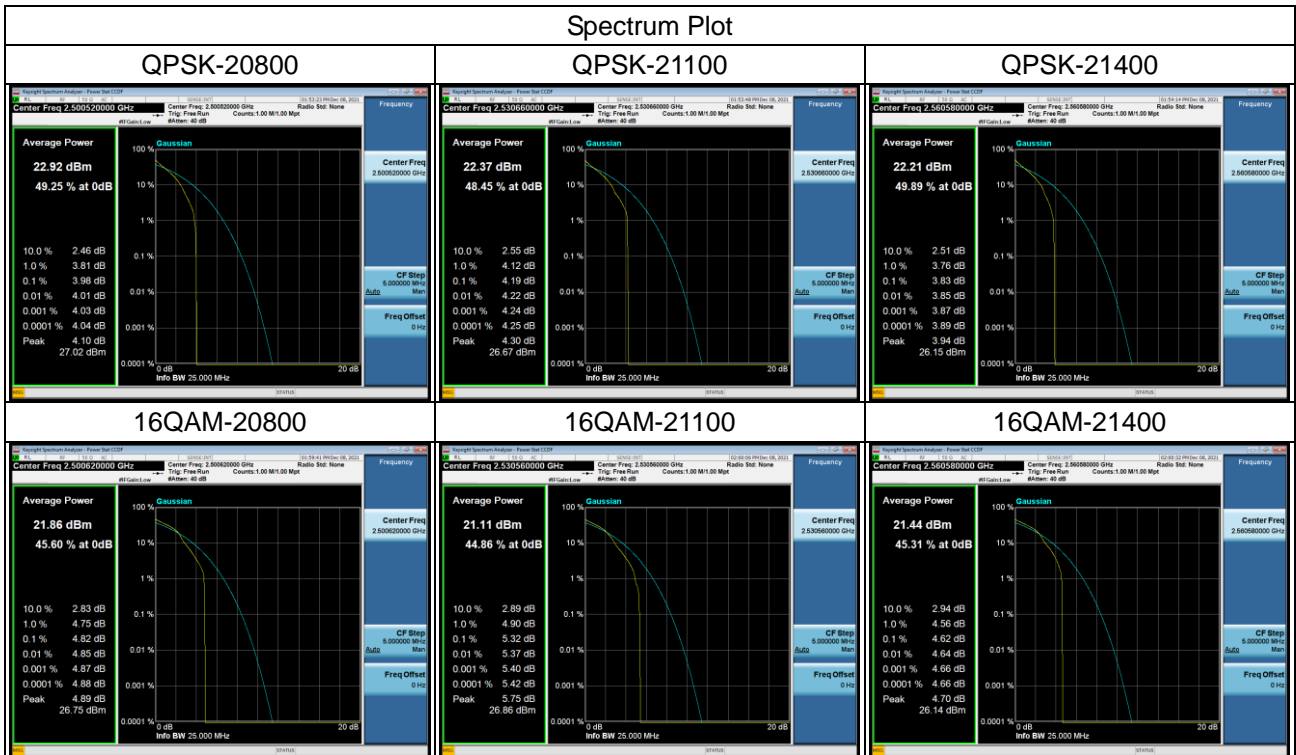

LTE Band 7_10MHz					
Channel	Frequency (MHz)	Peak To Average Ratio (dB)		Max. Limit (dB)	Result
		QPSK	16QAM		
20800	2505	3.98	4.82	13	Pass
21100	2535	4.19	5.32	13	Pass
21400	2565	3.83	4.62	13	Pass