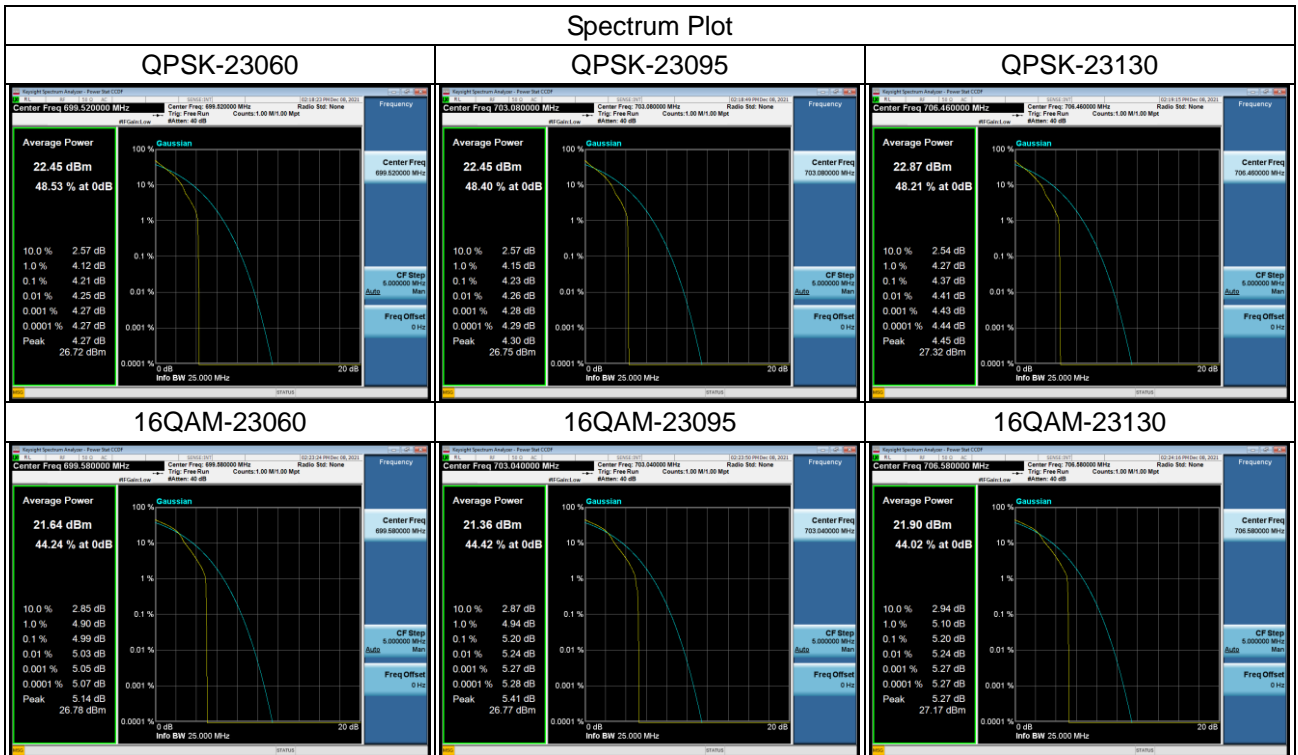

LTE Band 12_10MHz					
Channel	Frequency (MHz)	Peak To Average Ratio (dB)		Max. Limit (dB)	Result
		QPSK	16QAM		
23060	704.0	4.21	4.99	13	Pass
23095	707.5	4.23	5.20	13	Pass
23130	711.0	4.37	5.20	13	Pass