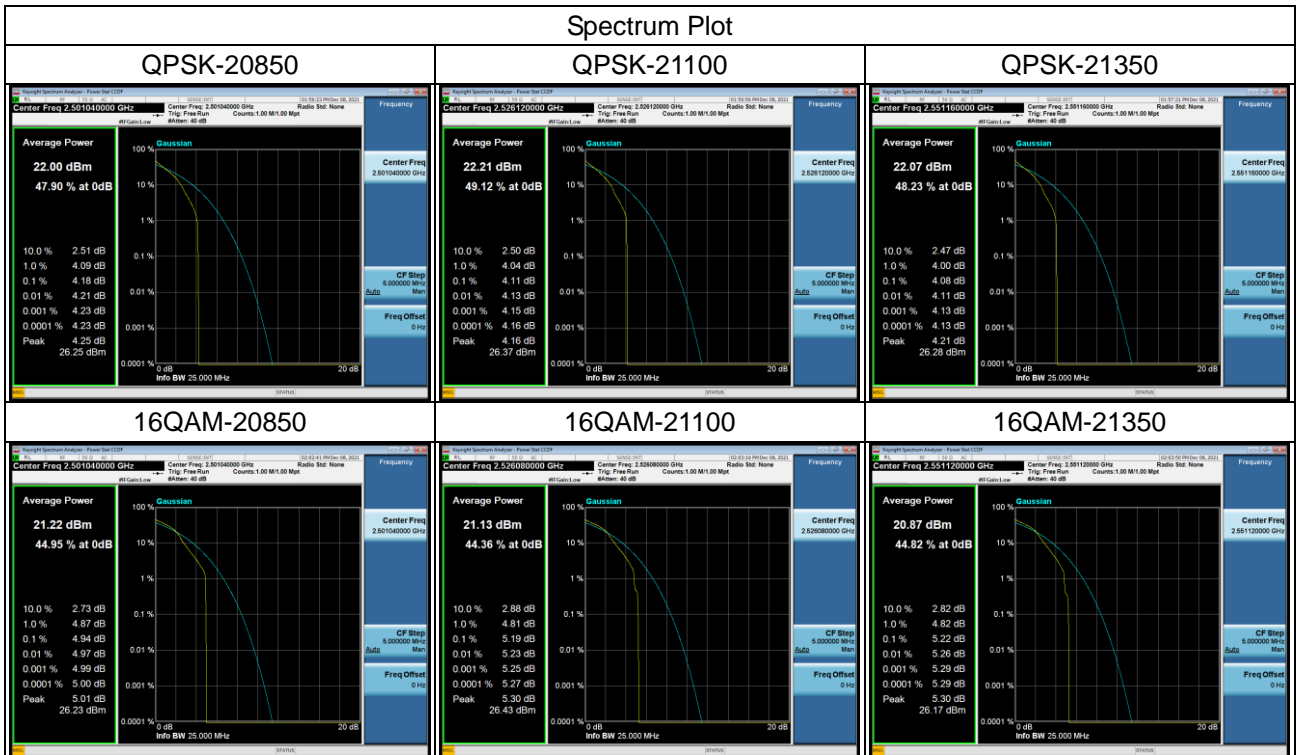

LTE Band 7_20MHz					
Channel	Frequency (MHz)	Peak To Average Ratio (dB)		Max. Limit (dB)	Result
		QPSK	16QAM		
20850	2510	4.18	4.94	13	Pass
21100	2535	4.11	5.19	13	Pass
21350	2560	4.08	5.22	13	Pass