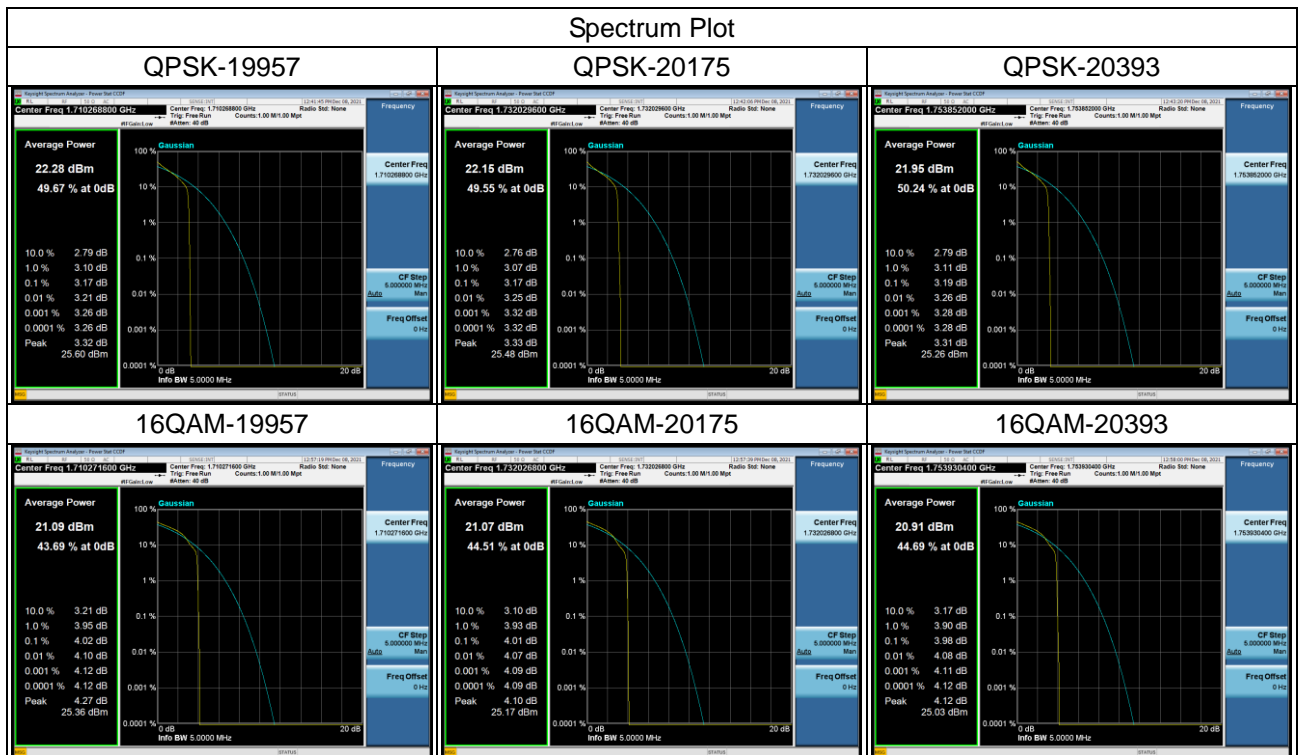

WCDMA Band IV _WCDMA					
Channel	Frequency (MHz)	Peak To Average Ratio (dB)		Max. Limit (dB)	Result
		QPSK			
1312	1712.4	3.27		13	Pass
1413	1732.6	3.22		13	Pass
1513	1752.6	3.09		13	Pass

LTE Band 4_1.4MHz					
Channel	Frequency (MHz)	Peak To Average Ratio (dB)		Max. Limit (dB)	Result
		QPSK	16QAM		
19957	1710.7	3.17	4.02	13	Pass
20175	1732.5	3.17	4.01	13	Pass
20393	1754.3	3.19	3.98	13	Pass

LTE Band 4_3MHz					
Channel	Frequency (MHz)	Peak To Average Ratio (dB)		Max. Limit (dB)	Result
		QPSK	16QAM		
19965	1711.5	3.19	4.04	13	Pass
20175	1732.5	3.22	4.13	13	Pass
20385	1753.5	3.14	4.00	13	Pass

LTE Band 4_5MHz					
Channel	Frequency (MHz)	Peak To Average Ratio (dB)		Max. Limit (dB)	Result
		QPSK	16QAM		
19975	1712.5	3.12	3.89	13	Pass
20175	1732.5	3.10	3.78	13	Pass
20375	1752.5	3.08	3.91	13	Pass