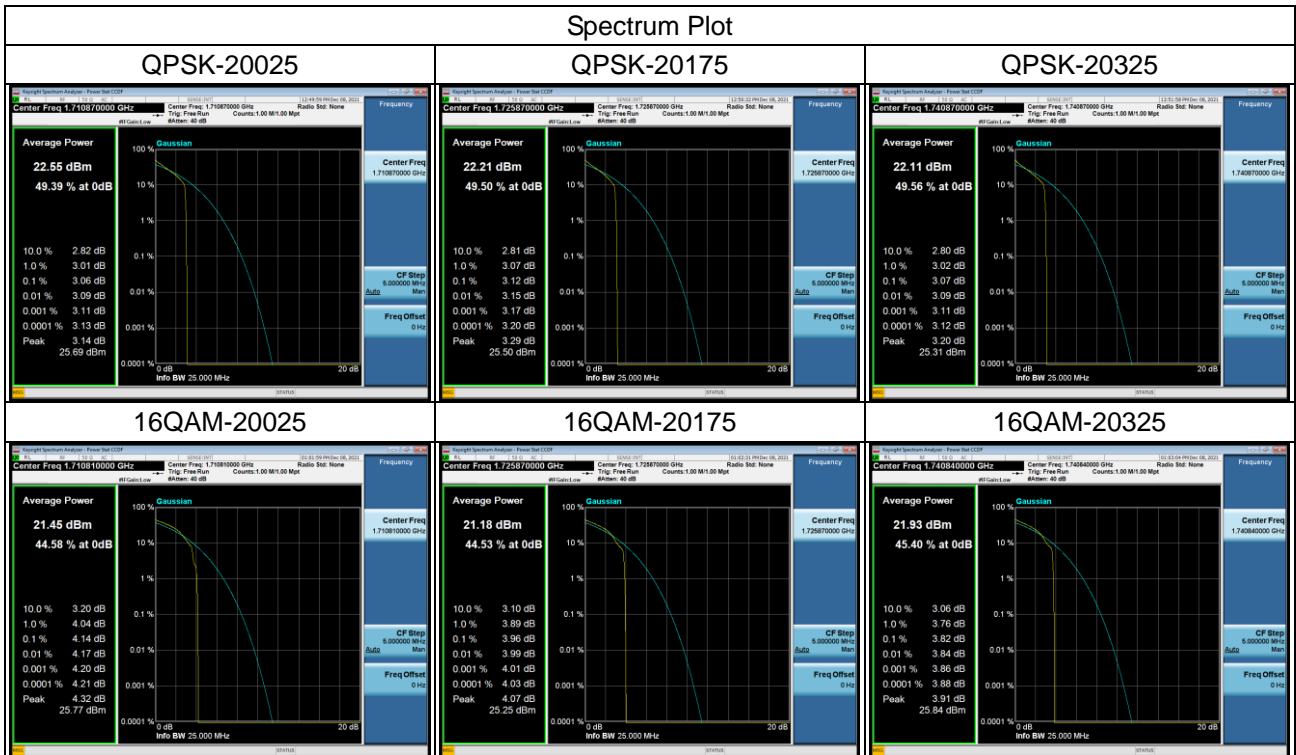

LTE Band 4_15MHz					
Channel	Frequency (MHz)	Peak To Average Ratio (dB)		Max. Limit (dB)	Result
		QPSK	16QAM		
20025	1717.5	3.06	4.14	13	Pass
20175	1732.5	3.12	3.96	13	Pass
20325	1747.5	3.07	3.82	13	Pass