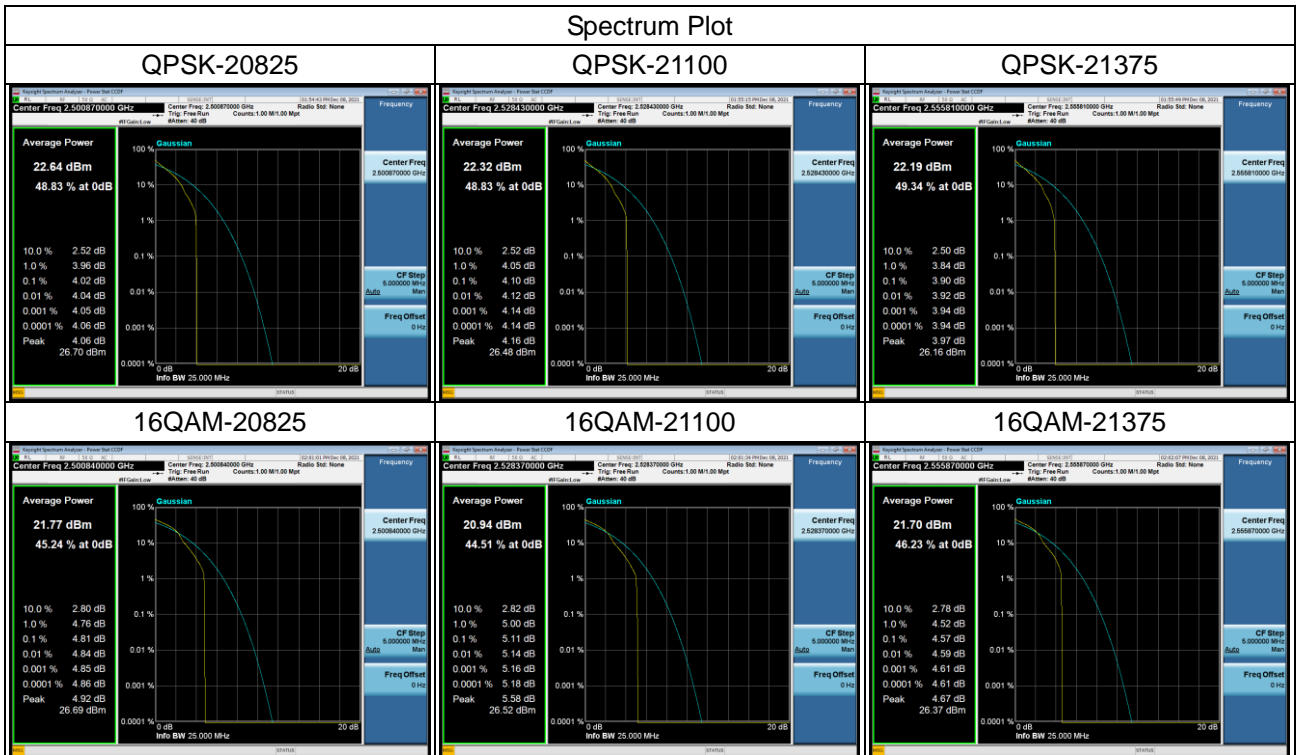

LTE Band 7_15MHz					
Channel	Frequency (MHz)	Peak To Average Ratio (dB)		Max. Limit (dB)	Result
		QPSK	16QAM		
20825	2507.5	4.02	4.81	13	Pass
21100	2535	4.10	5.11	13	Pass
21375	2562.5	3.90	4.57	13	Pass