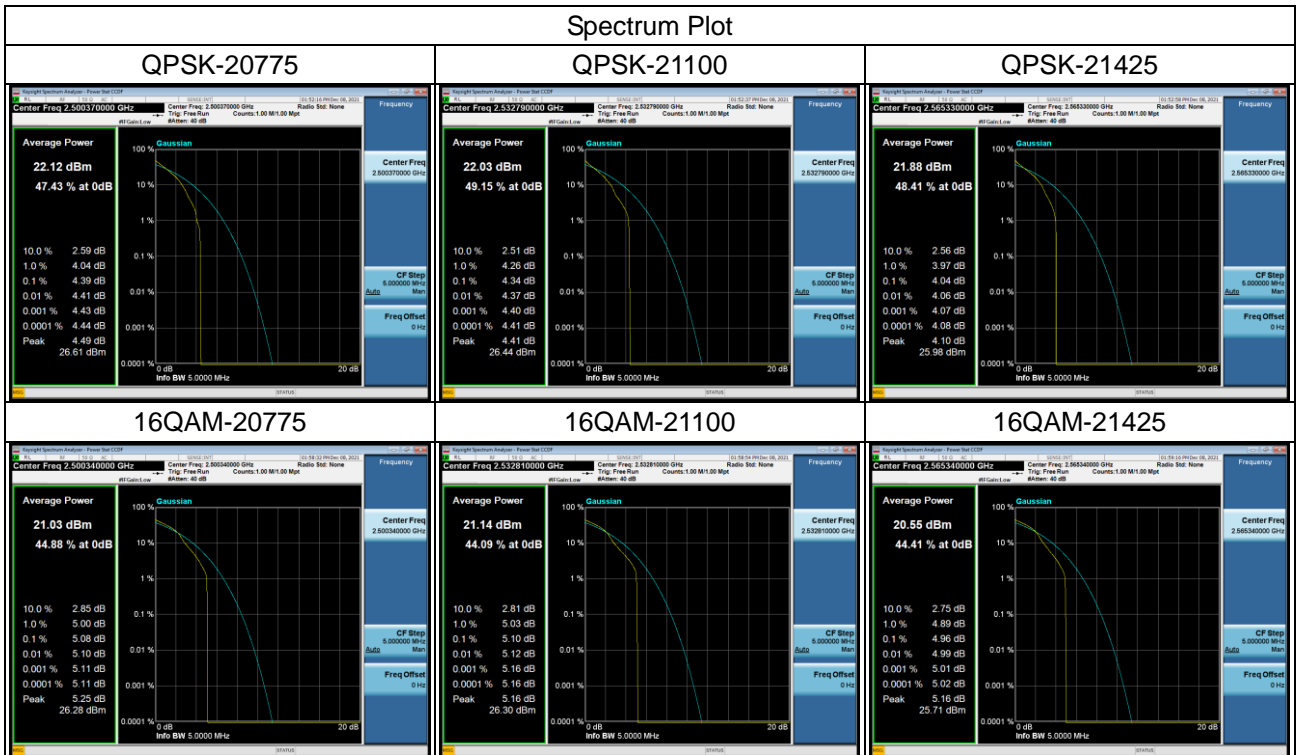

LTE Band 7_5MHz					
Channel	Frequency (MHz)	Peak To Average Ratio (dB)		Max. Limit (dB)	Result
		QPSK	16QAM		
20775	2502.5	4.39	5.08	13	Pass
21100	2535	4.34	5.10	13	Pass
21425	2567.5	4.04	4.96	13	Pass