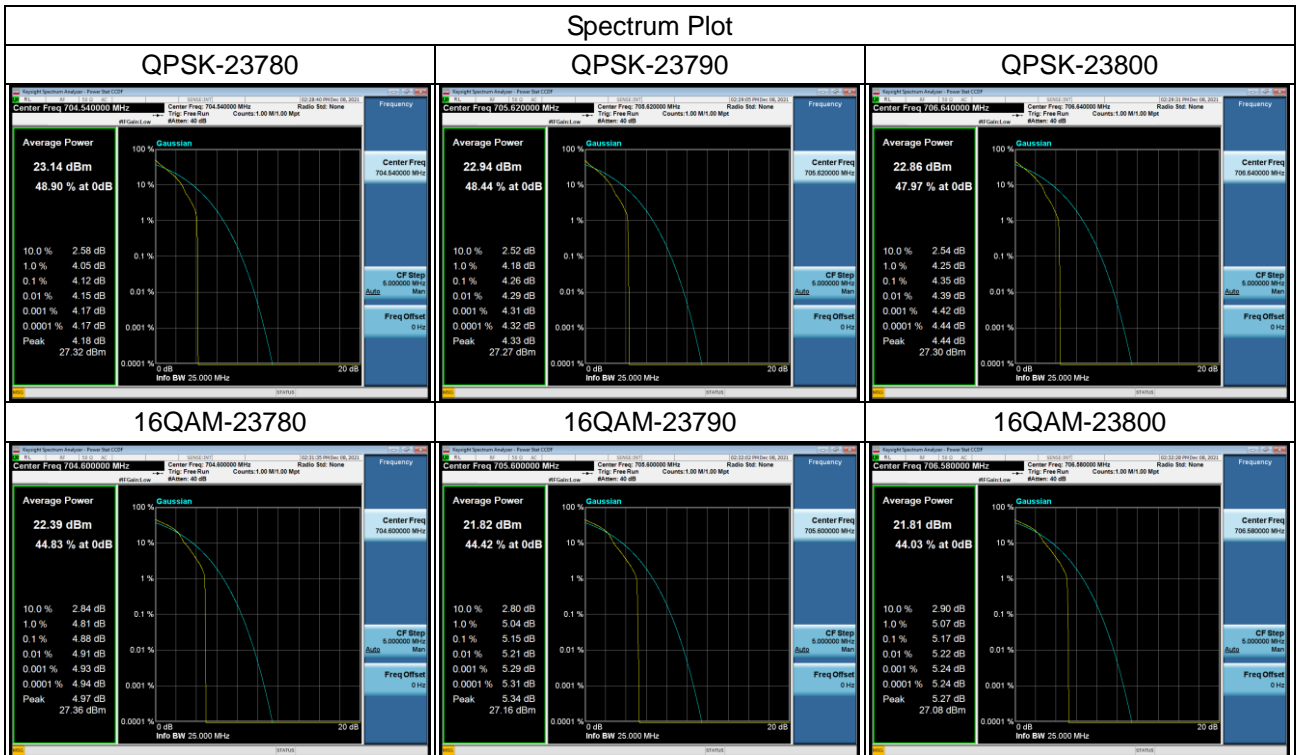

LTE Band 17_10MHz					
Channel	Frequency (MHz)	Peak To Average Ratio (dB)		Max. Limit (dB)	Result
		QPSK	16QAM		
23780	709	4.12	4.88	13	Pass
23790	710	4.26	5.15	13	Pass
23800	711	4.35	5.17	13	Pass