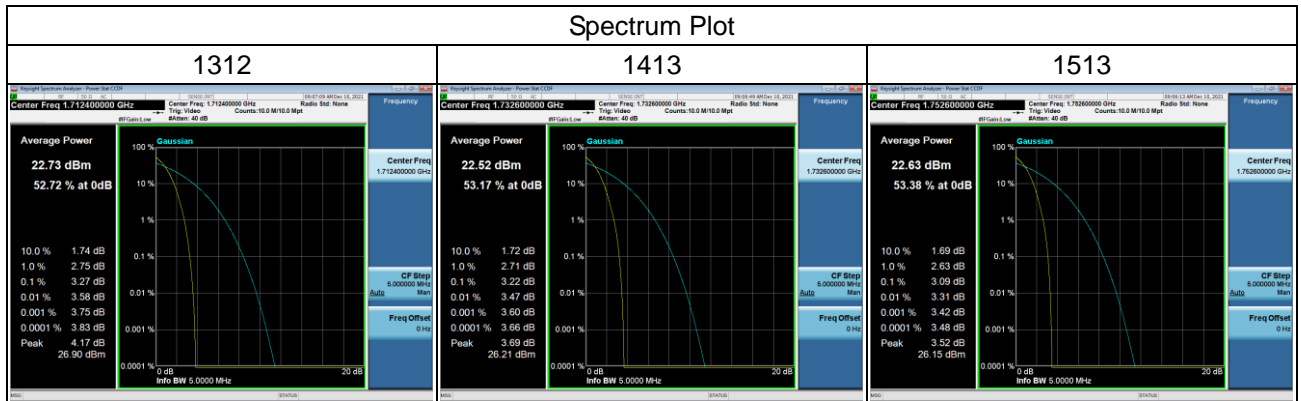

WCDMA Band IV _WCDMA					
Channel	Frequency (MHz)	Peak To Average Ratio (dB)		Max. Limit (dB)	Result
		QPSK			
1312	1712.4	3.27		13	Pass
1413	1732.6	3.22		13	Pass
1513	1752.6	3.09		13	Pass

LTE Band 4_1.4MHz					
Channel	Frequency (MHz)	Peak To Average Ratio (dB)		Max. Limit (dB)	Result
		QPSK	16QAM		
19957	1710.7	3.17	4.02	13	Pass
20175	1732.5	3.17	4.01	13	Pass
20393	1754.3	3.19	3.98	13	Pass

LTE Band 4_3MHz					
Channel	Frequency (MHz)	Peak To Average Ratio (dB)		Max. Limit (dB)	Result
		QPSK	16QAM		
19965	1711.5	3.19	4.04	13	Pass
20175	1732.5	3.22	4.13	13	Pass
20385	1753.5	3.14	4.00	13	Pass