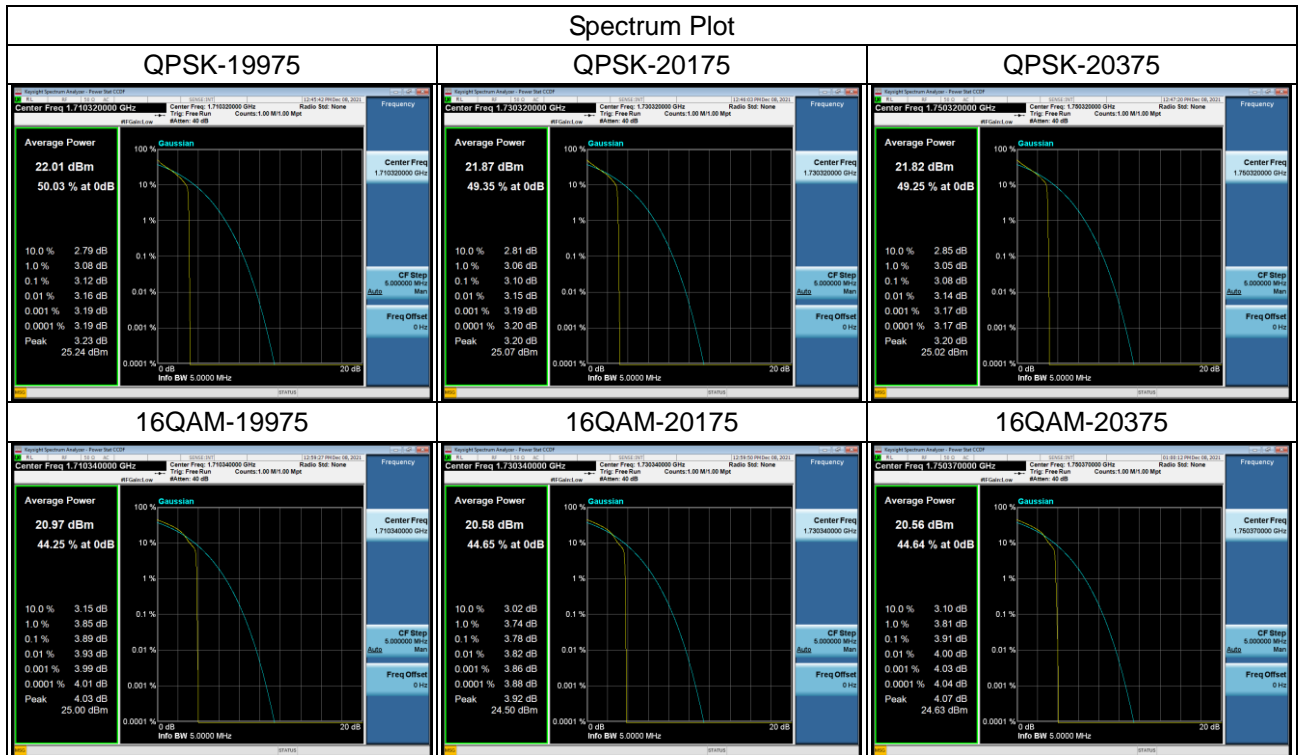

WCDMA Band IV _WCDMA					
Channel	Frequency (MHz)	Peak To Average Ratio (dB)		Max. Limit (dB)	Result
		QPSK			
1312	1712.4	3.27		13	Pass
1413	1732.6	3.22		13	Pass
1513	1752.6	3.09		13	Pass

LTE Band 4_1.4MHz					
Channel	Frequency (MHz)	Peak To Average Ratio (dB)		Max. Limit (dB)	Result
		QPSK	16QAM		
19957	1710.7	3.17	4.02	13	Pass
20175	1732.5	3.17	4.01	13	Pass
20393	1754.3	3.19	3.98	13	Pass

LTE Band 4_3MHz					
Channel	Frequency (MHz)	Peak To Average Ratio (dB)		Max. Limit (dB)	Result
		QPSK	16QAM		
19965	1711.5	3.19	4.04	13	Pass
20175	1732.5	3.22	4.13	13	Pass
20385	1753.5	3.14	4.00	13	Pass

LTE Band 4_5MHz					
Channel	Frequency (MHz)	Peak To Average Ratio (dB)		Max. Limit (dB)	Result
		QPSK	16QAM		
19975	1712.5	3.12	3.89	13	Pass
20175	1732.5	3.10	3.78	13	Pass
20375	1752.5	3.08	3.91	13	Pass