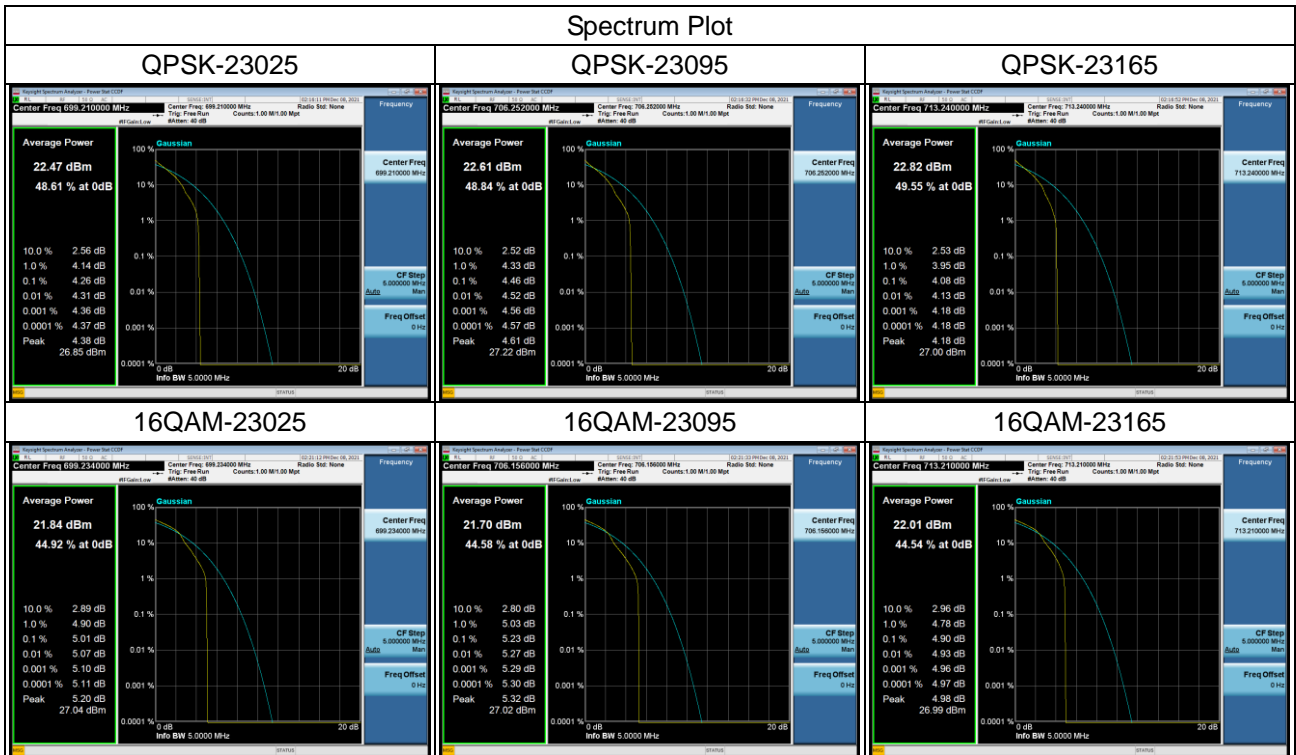

LTE Band 12_3MHz					
Channel	Frequency (MHz)	Peak To Average Ratio (dB)		Max. Limit (dB)	Result
		QPSK	16QAM		
23025	700.5	4.26	5.01	13	Pass
23095	707.5	4.46	5.23	13	Pass
23165	714.5	4.08	4.90	13	Pass