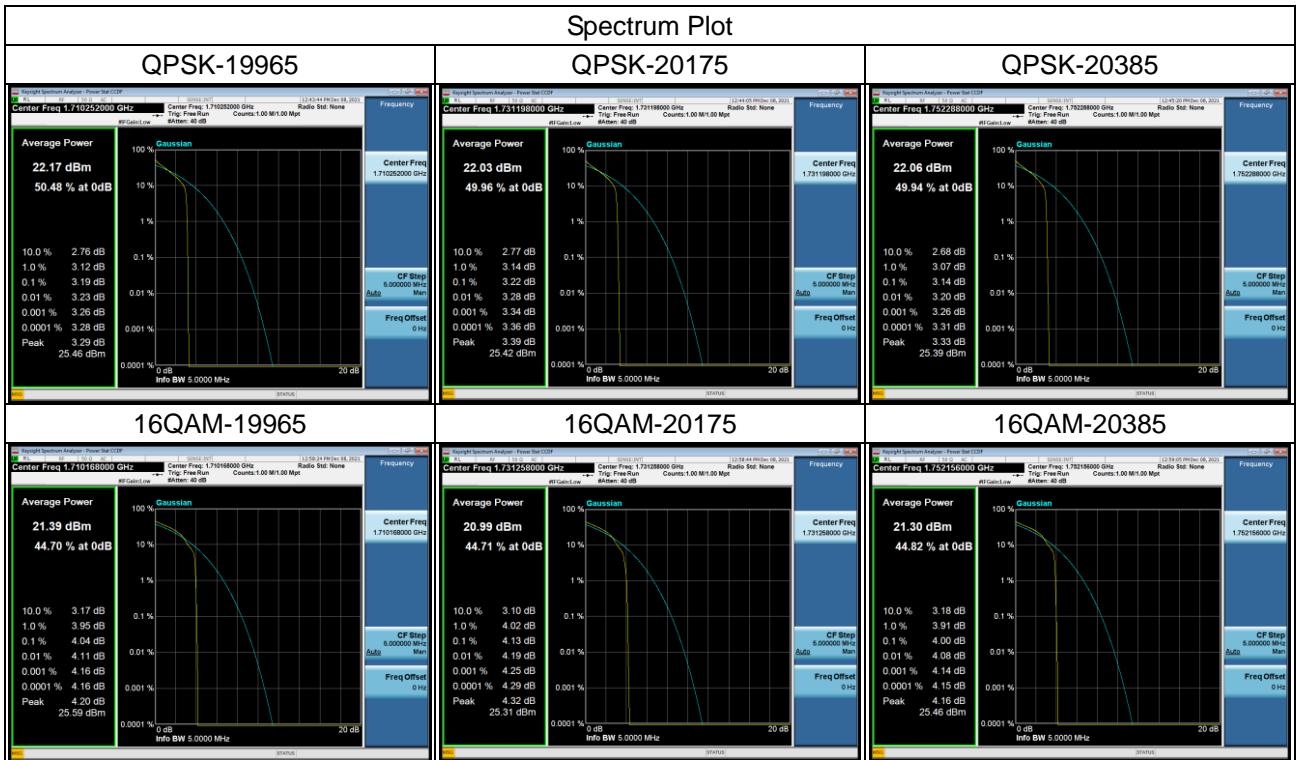

WCDMA Band IV _WCDMA					
Channel	Frequency (MHz)	Peak To Average Ratio (dB)		Max. Limit (dB)	Result
		QPSK			
1312	1712.4	3.27		13	Pass
1413	1732.6	3.22		13	Pass
1513	1752.6	3.09		13	Pass

LTE Band 4_1.4MHz					
Channel	Frequency (MHz)	Peak To Average Ratio (dB)		Max. Limit (dB)	Result
		QPSK	16QAM		
19957	1710.7	3.17	4.02	13	Pass
20175	1732.5	3.17	4.01	13	Pass
20393	1754.3	3.19	3.98	13	Pass

LTE Band 4_3MHz					
Channel	Frequency (MHz)	Peak To Average Ratio (dB)		Max. Limit (dB)	Result
		QPSK	16QAM		
19965	1711.5	3.19	4.04	13	Pass
20175	1732.5	3.22	4.13	13	Pass
20385	1753.5	3.14	4.00	13	Pass

LTE Band 4_5MHz					
Channel	Frequency (MHz)	Peak To Average Ratio (dB)		Max. Limit (dB)	Result
		QPSK	16QAM		
19975	1712.5	3.12	3.89	13	Pass
20175	1732.5	3.10	3.78	13	Pass
20375	1752.5	3.08	3.91	13	Pass