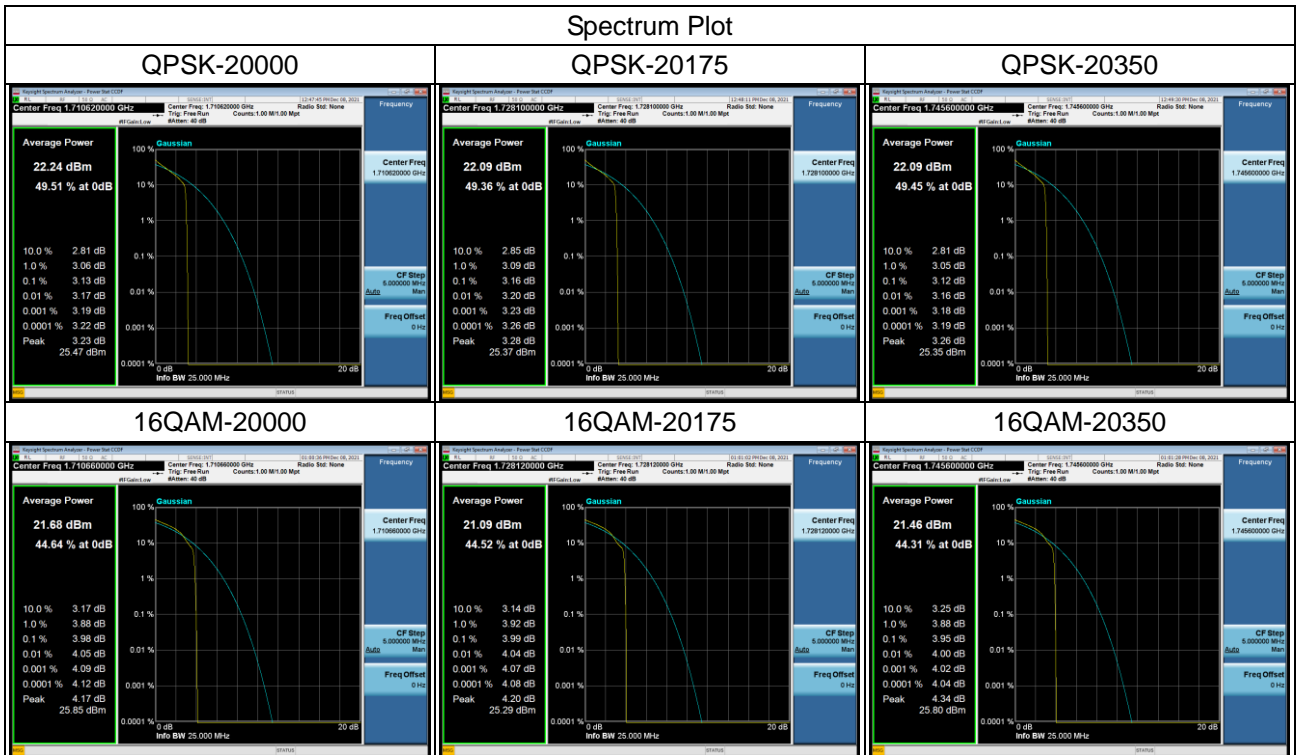

LTE Band 4_10MHz					
Channel	Frequency (MHz)	Peak To Average Ratio (dB)		Max. Limit (dB)	Result
		QPSK	16QAM		
20000	1715	3.13	3.98	13	Pass
20175	1732.5	3.16	3.99	13	Pass
20350	1715	3.12	3.95	13	Pass