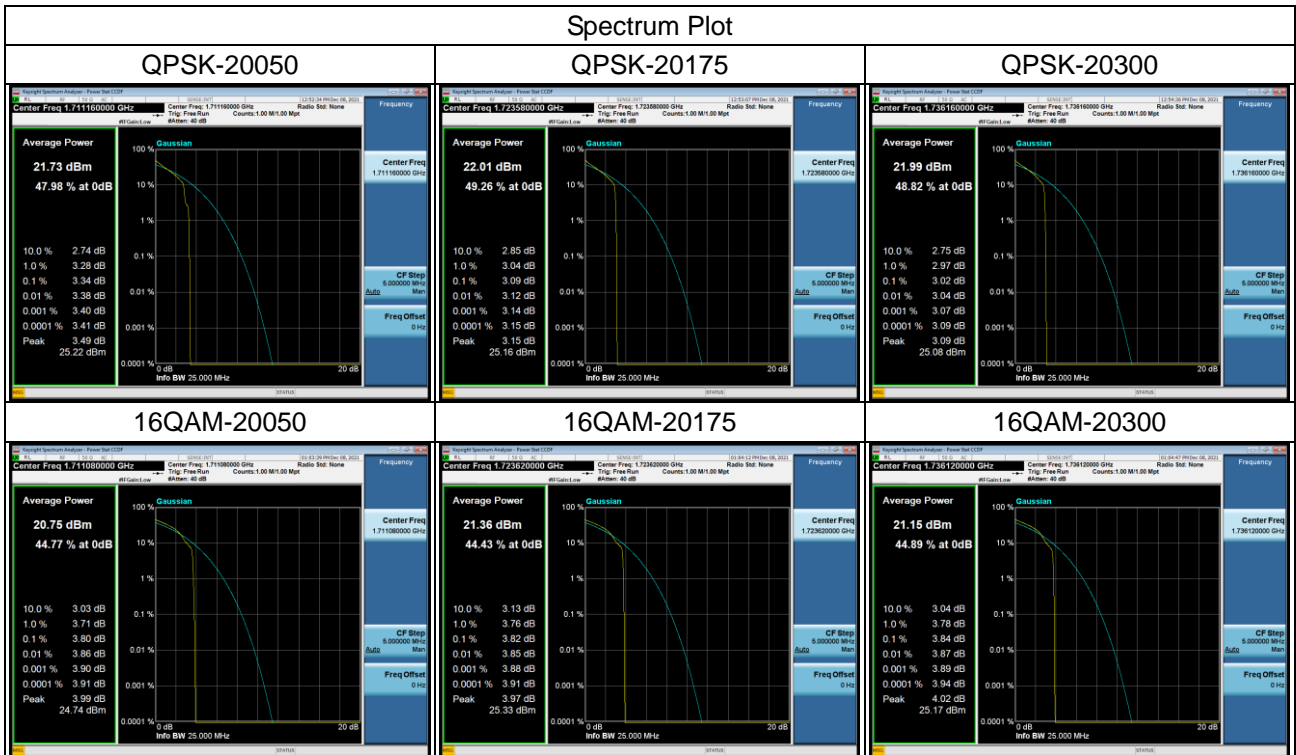

LTE Band 4_20MHz					
Channel	Frequency (MHz)	Peak To Average Ratio (dB)		Max. Limit (dB)	Result
		QPSK	16QAM		
20050	1720	3.34	3.80	13	Pass
20175	1732.5	3.09	3.96	13	Pass
20300	1740	3.02	3.84	13	Pass