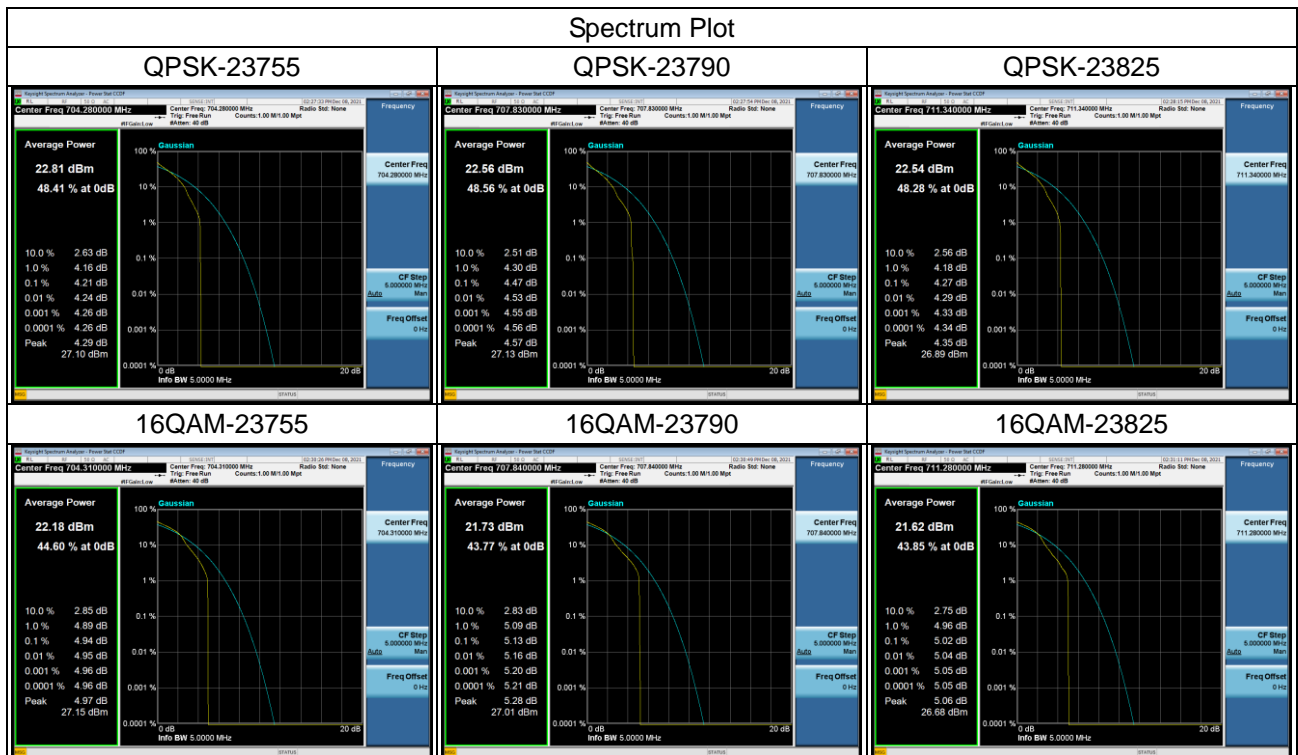

LTE Band 17_5MHz					
Channel	Frequency (MHz)	Peak To Average Ratio (dB)		Max. Limit (dB)	Result
		QPSK	16QAM		
23755	706.5	4.21	4.94	13	Pass
23790	710	4.47	5.13	13	Pass
23825	713.5	4.27	5.02	13	Pass