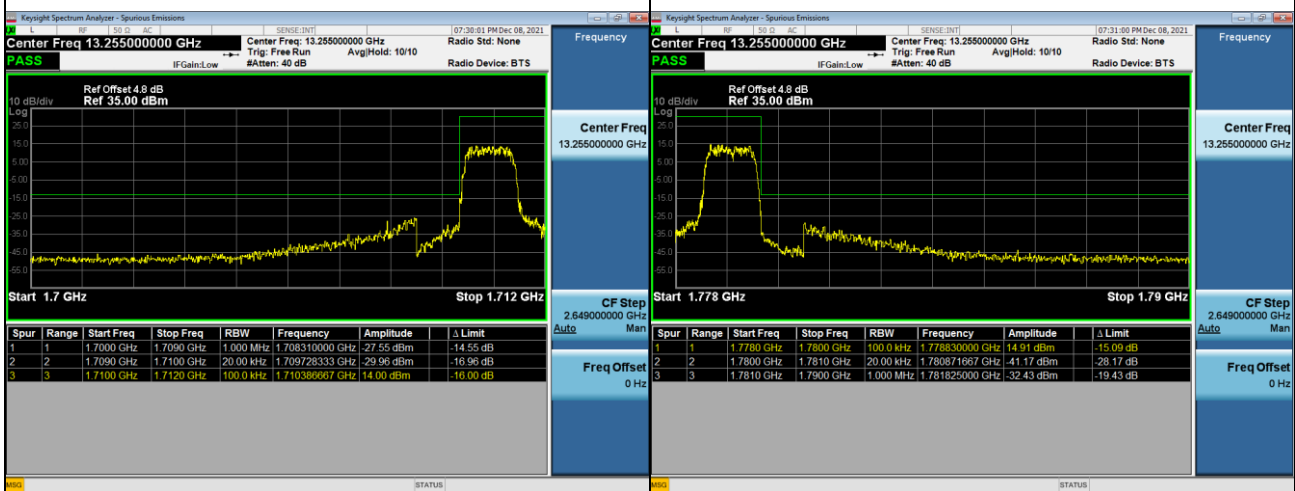

## LTE Band 38\_20MHz Spectrum Plot

1RB#0		1RB#99	
Channel	37850	Channel	38150

## 100RB#0

Channel	37850	Channel	38150
---------	-------	---------	-------

## LTE Band 66\_1.4MHz Spectrum Plot

1RB#0		1RB#5	
Channel	131979	Channel	132665

6RB#0		6RB#5	
Channel	131979	Channel	132665

## LTE Band 66\_15MHz Spectrum Plot