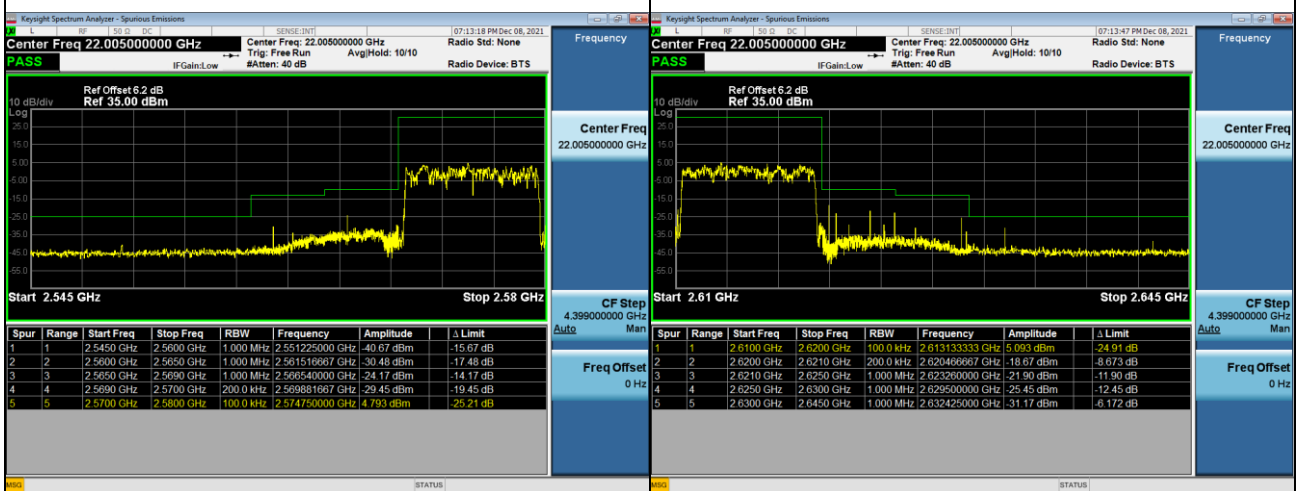

50RB#0

Channel	37800	Channel	38200