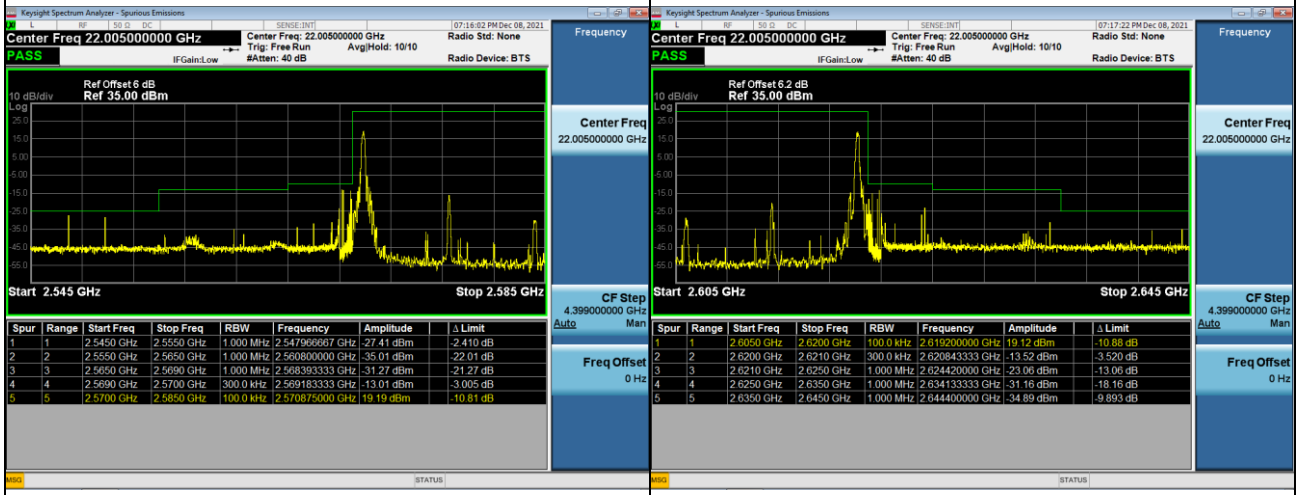

LTE Band 38_15MHz Spectrum Plot

1RB#0		1RB#74	
Channel	37825	Channel	38175