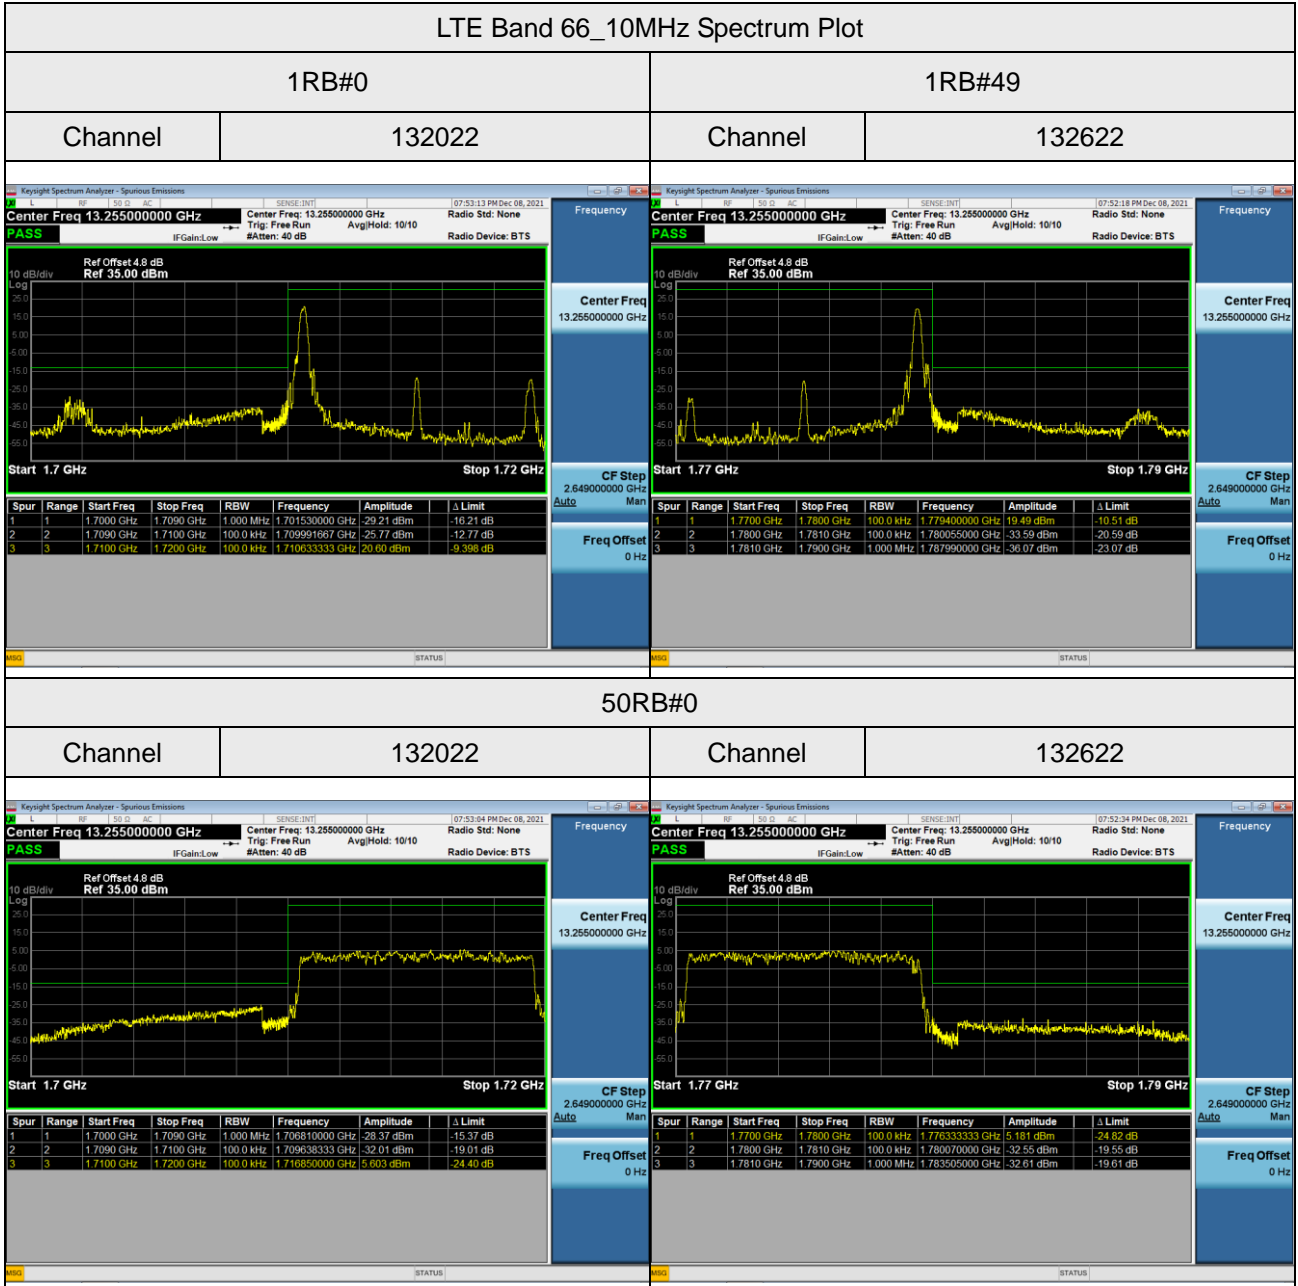

## LTE Band 38\_20MHz Spectrum Plot

1RB#0		1RB#99	
Channel	37850	Channel	38150

## LTE Band 66\_1.4MHz Spectrum Plot

1RB#0		1RB#5	
Channel	131979	Channel	132665

6RB#0		6RB#5	
Channel	131979	Channel	132665

## LTE Band 66\_15MHz Spectrum Plot

## LTE Band 66\_20MHz Spectrum Plot