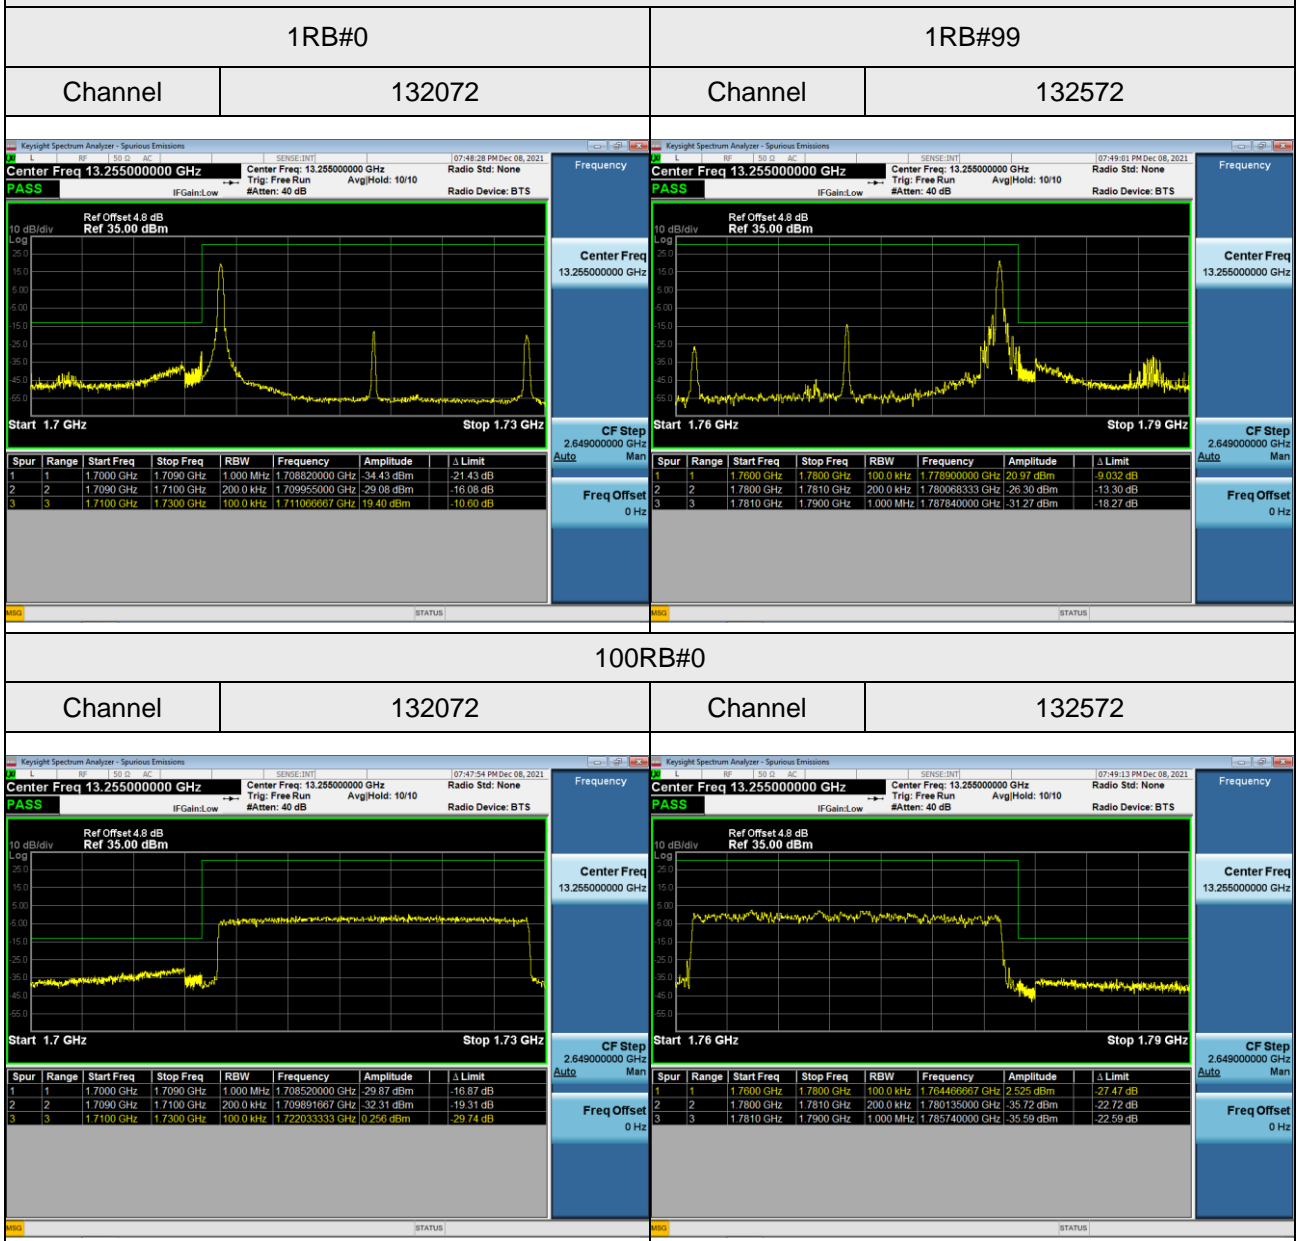

## LTE Band 66\_1.4MHz Spectrum Plot

1RB#0		1RB#5	
Channel	131979	Channel	132665

6RB#0		6RB#5	
Channel	131979	Channel	132665

## LTE Band 66\_15MHz Spectrum Plot

## LTE Band 66\_20MHz Spectrum Plot