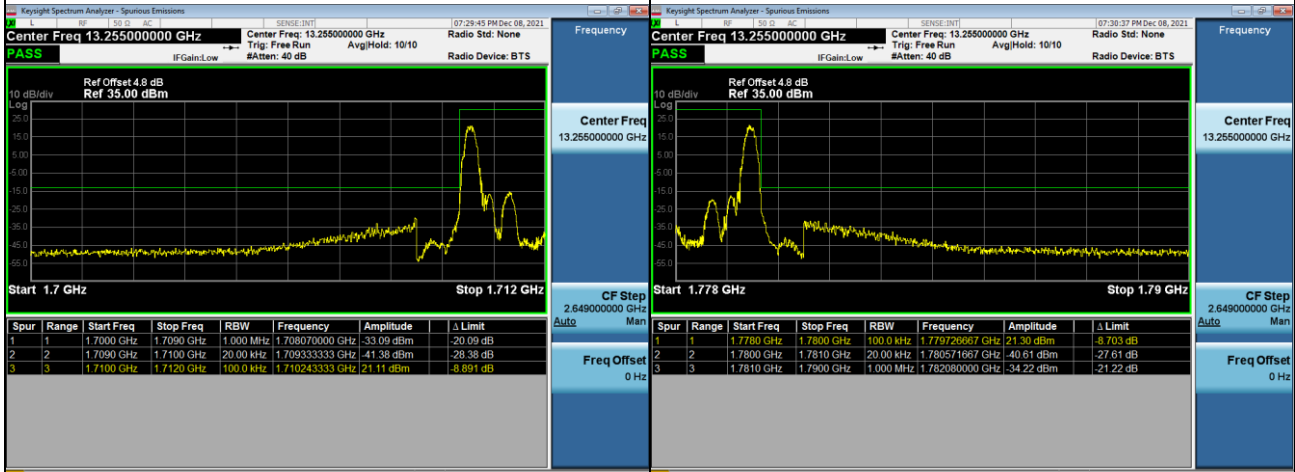

## LTE Band 38\_15MHz Spectrum Plot

1RB#0		1RB#74	
Channel	37825	Channel	38175

75RB#0		38175	
Channel	37825	Channel	38175

## LTE Band 38\_20MHz Spectrum Plot

1RB#0		1RB#99	
Channel	37850	Channel	38150

## 100RB#0

Channel	37850	Channel	38150
---------	-------	---------	-------

## LTE Band 66\_1.4MHz Spectrum Plot

1RB#0		1RB#5	
Channel	131979	Channel	132665

6RB#0		6RB#5	
Channel	131979	Channel	132665