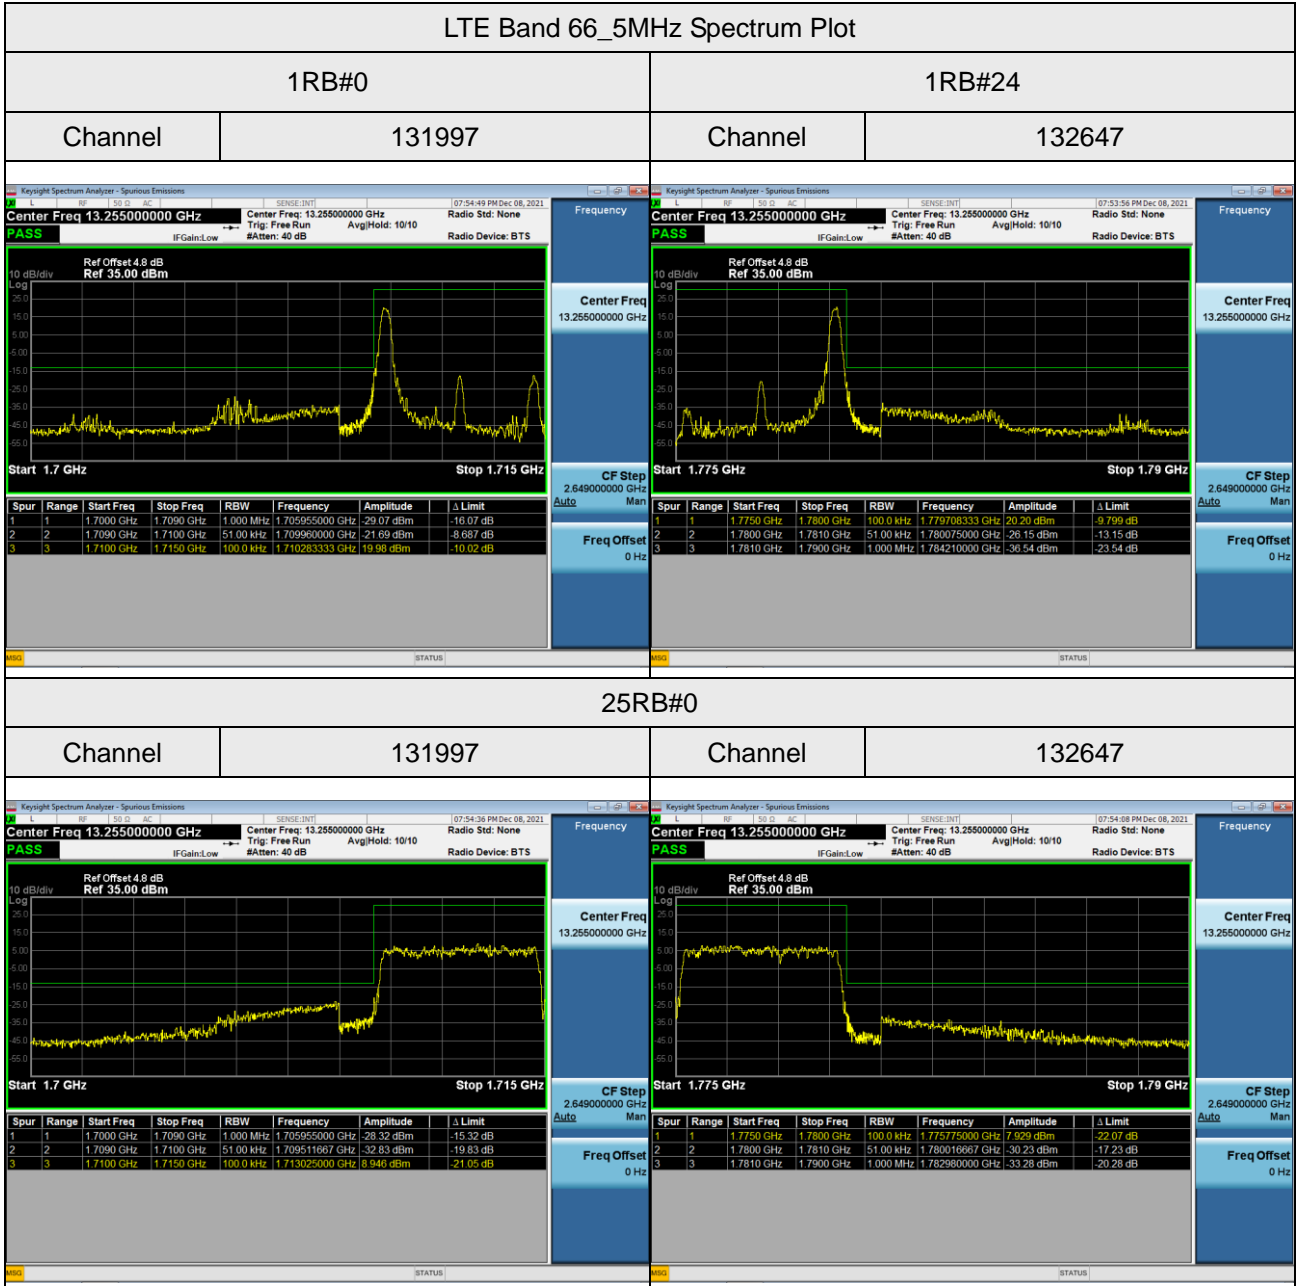

## LTE Band 66\_1.4MHz Spectrum Plot

1RB#0		1RB#5	
Channel	131979	Channel	132665

6RB#0		6RB#5	
Channel	131979	Channel	132665

## LTE Band 66\_15MHz Spectrum Plot

## LTE Band 66\_20MHz Spectrum Plot