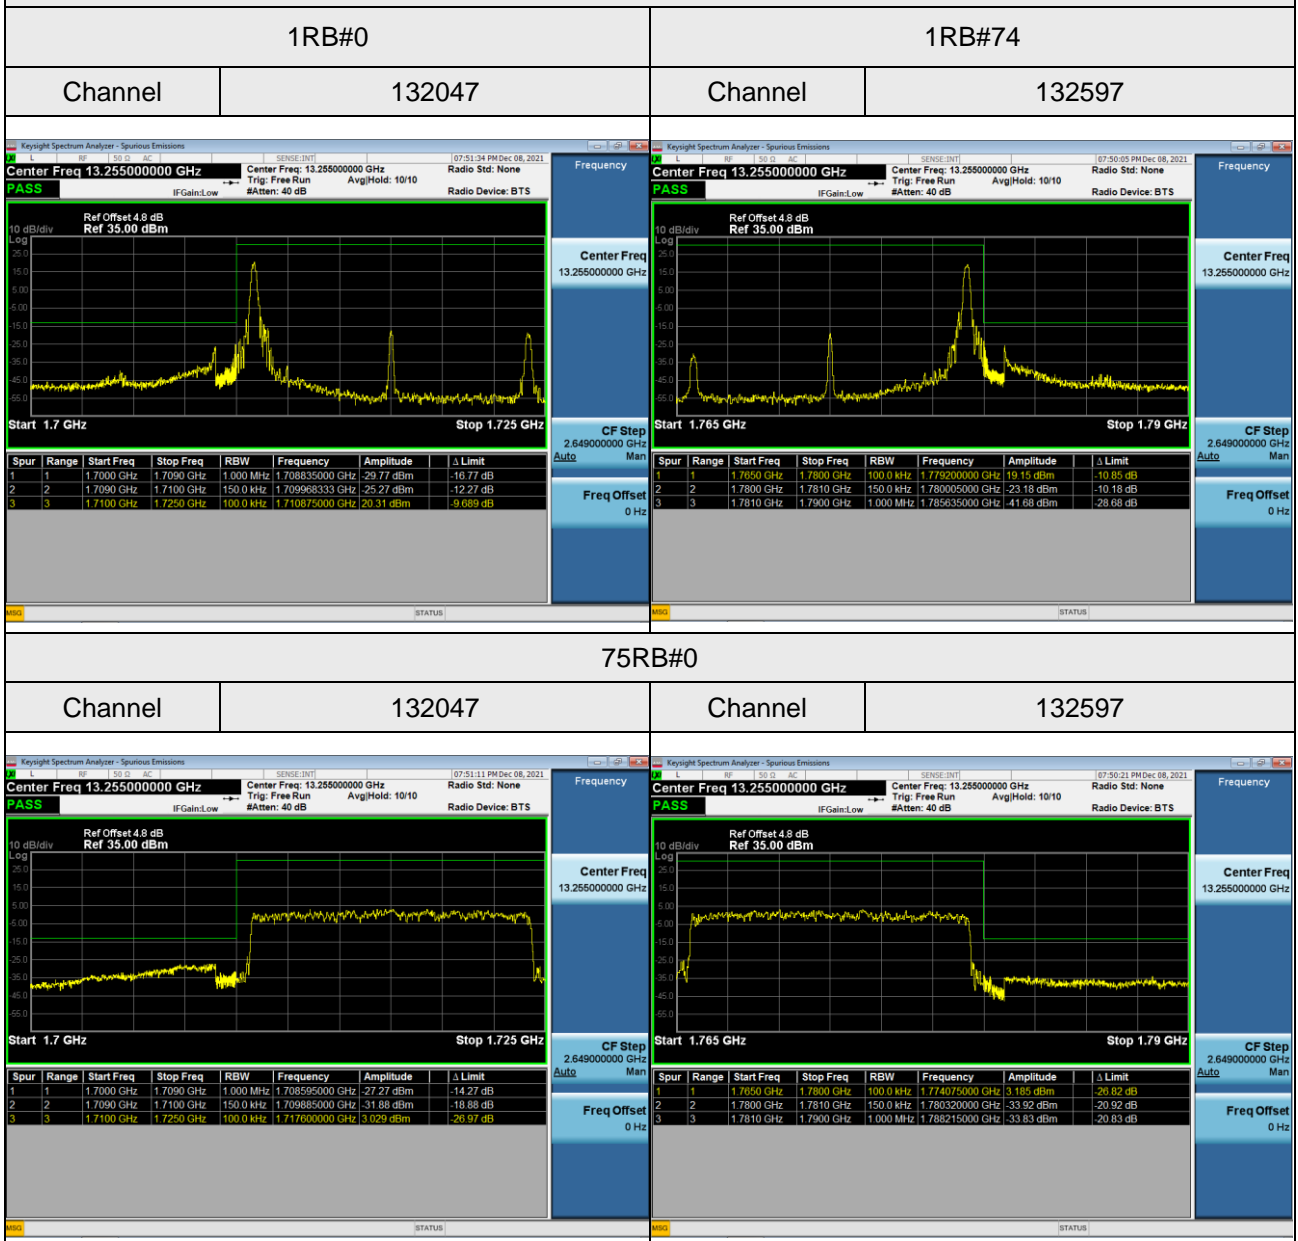

## LTE Band 66\_1.4MHz Spectrum Plot

1RB#0		1RB#5	
Channel	131979	Channel	132665

6RB#0		6RB#5	
Channel	131979	Channel	132665

## LTE Band 66\_15MHz Spectrum Plot

## LTE Band 66\_20MHz Spectrum Plot