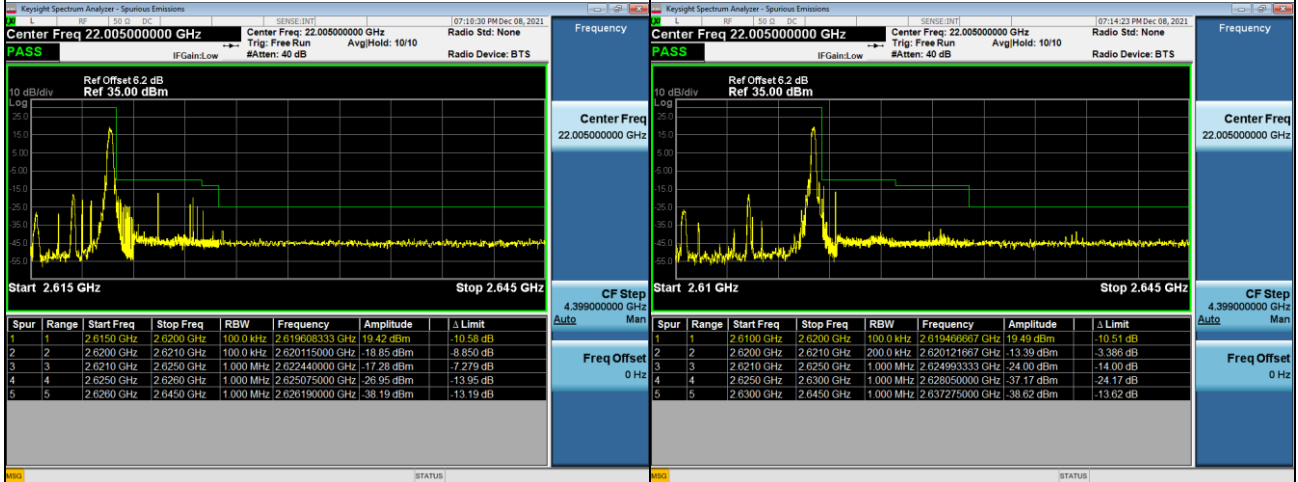

## LTE Band 17\_10MHz Spectrum Plot

## LTE Band 38\_5MHz Spectrum Plot

1RB#0		1RB#24	
Channel	37775	Channel	38225

25RB#0		38225	
Channel	37775	Channel	38225

## LTE Band 38\_10MHz Spectrum Plot

1RB#0		1RB#49	
Channel	37800	Channel	38200