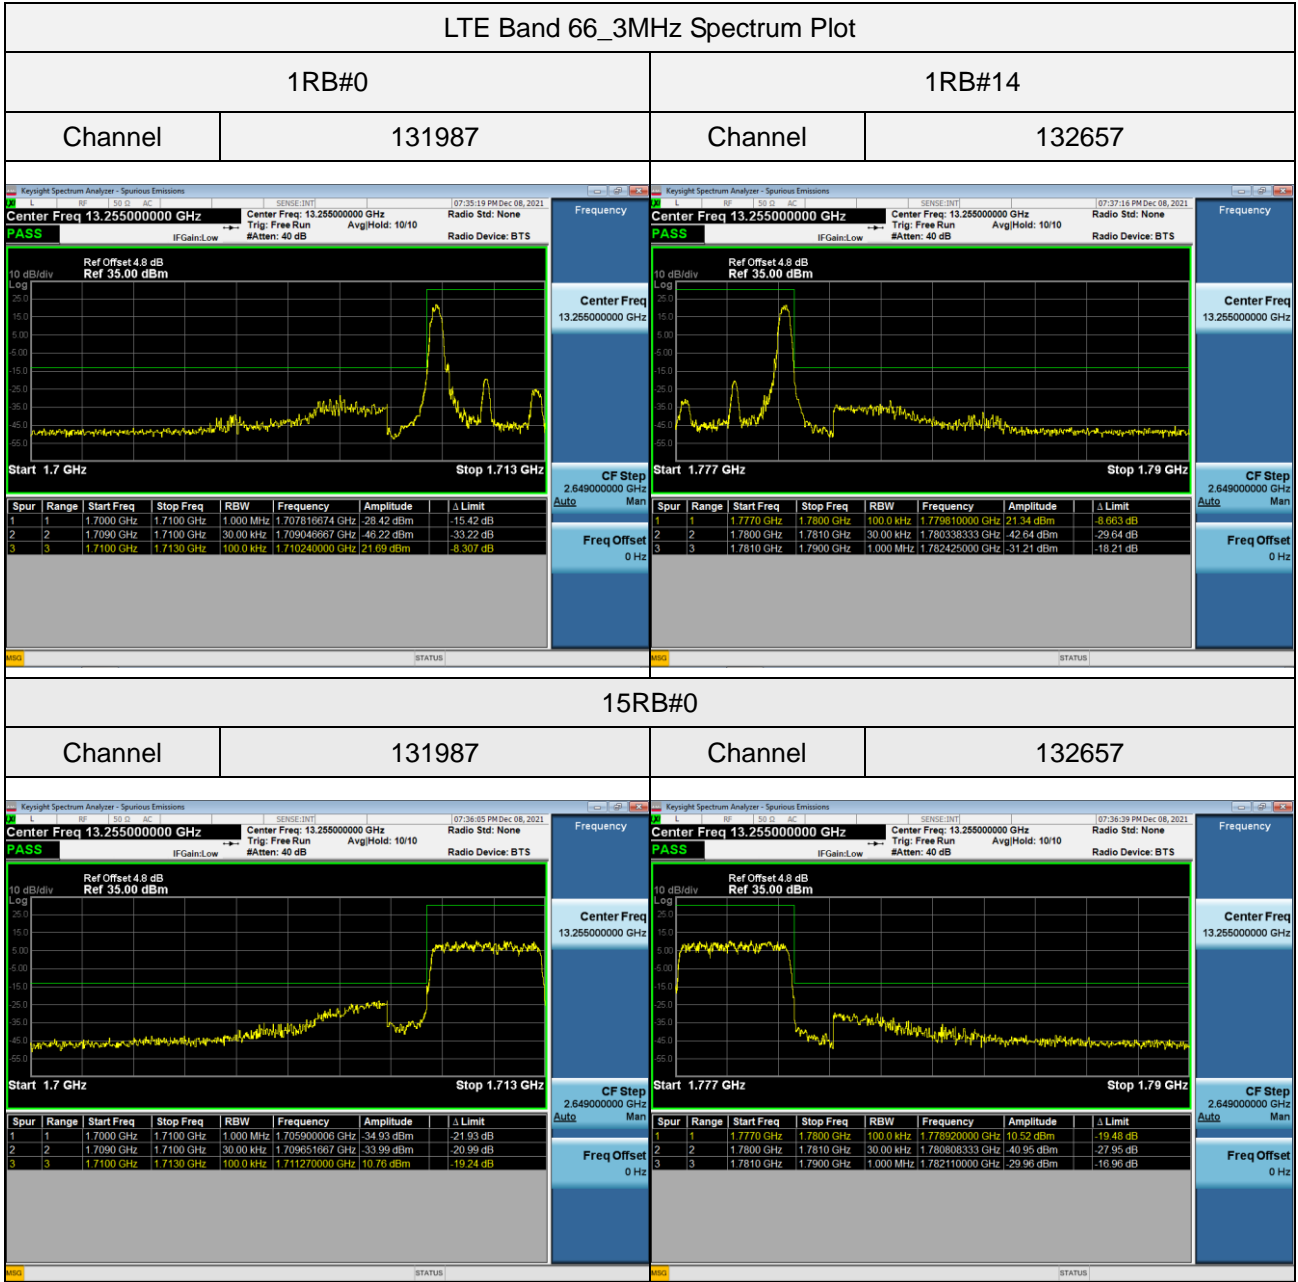

## 100RB#0

Channel	37850	Channel	38150
---------	-------	---------	-------

## LTE Band 66\_1.4MHz Spectrum Plot

1RB#0		1RB#5	
Channel	131979	Channel	132665

6RB#0		6RB#5	
Channel	131979	Channel	132665

## LTE Band 66\_15MHz Spectrum Plot

## LTE Band 66\_20MHz Spectrum Plot