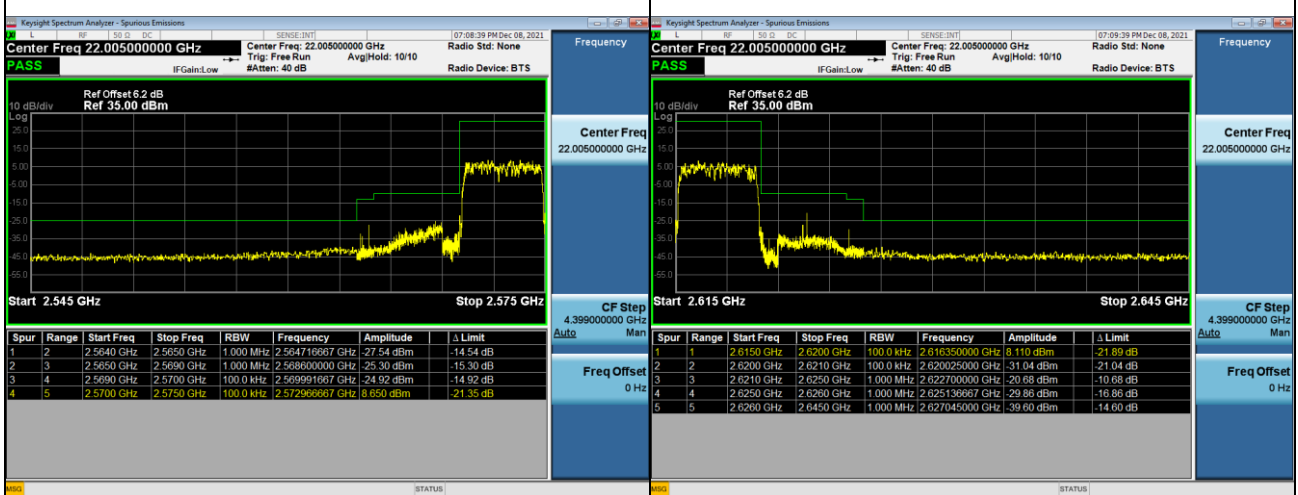

## LTE Band 17\_10MHz Spectrum Plot

## LTE Band 38\_5MHz Spectrum Plot

1RB#0		1RB#24	
Channel	37775	Channel	38225

25RB#0		38225	
Channel	37775	Channel	38225