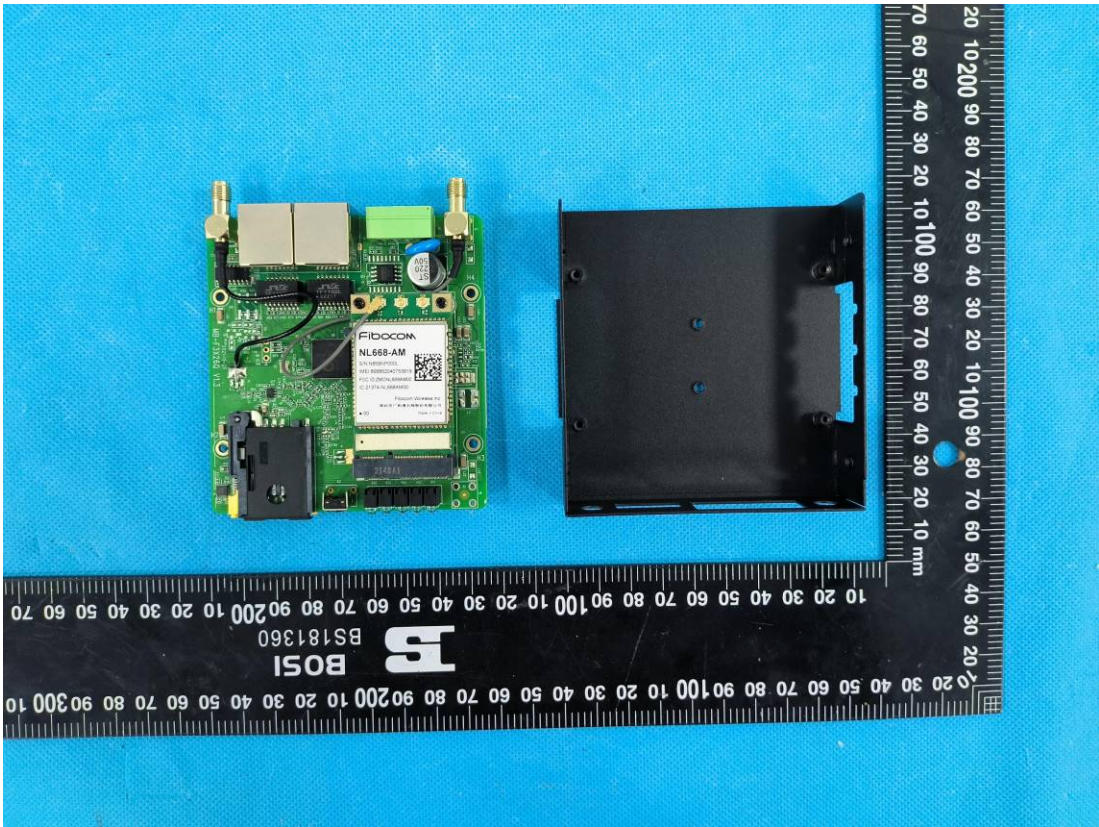

EXHIBIT C - EUT INTERNAL PHOTOGRAPHS

Uncover

Chip

WWAN MODULE FCC ID: ZMONL668AM00

CHIP