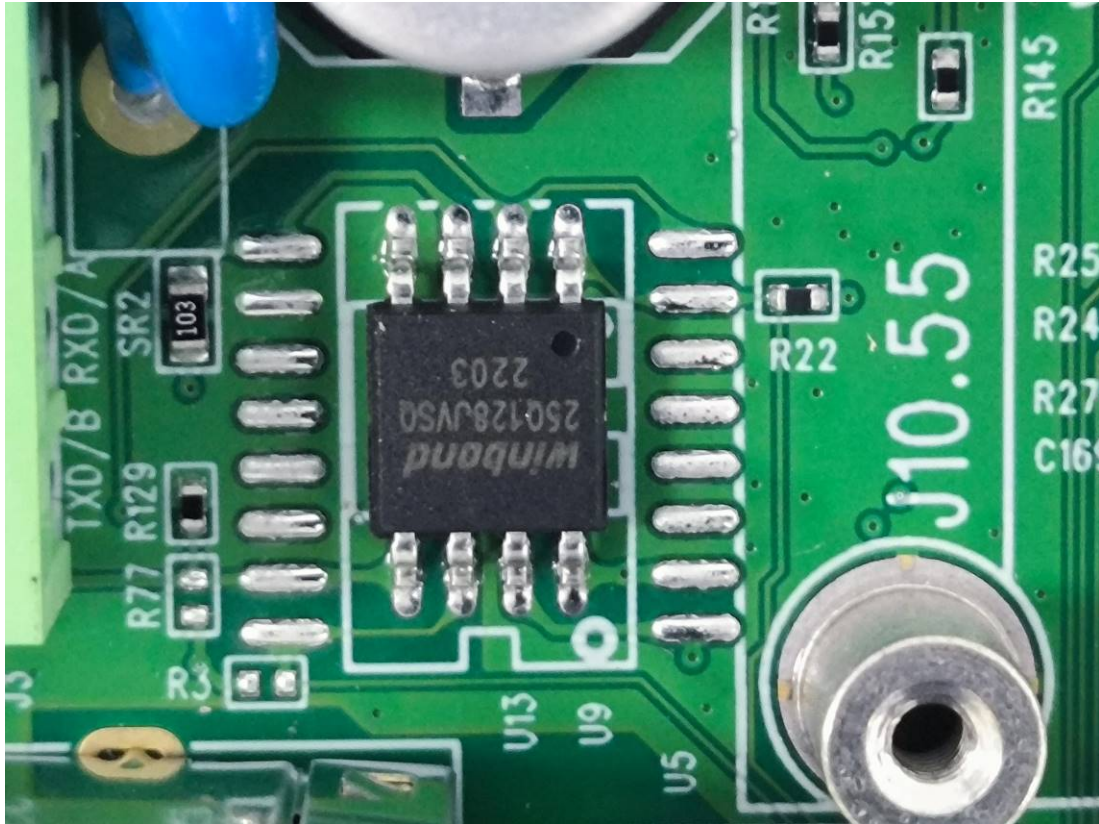

EXHIBIT C - EUT INTERNAL PHOTOGRAPHS

Uncover

Chip

WWAN MODULE FCC ID: ZMONL668AM00

CHIP