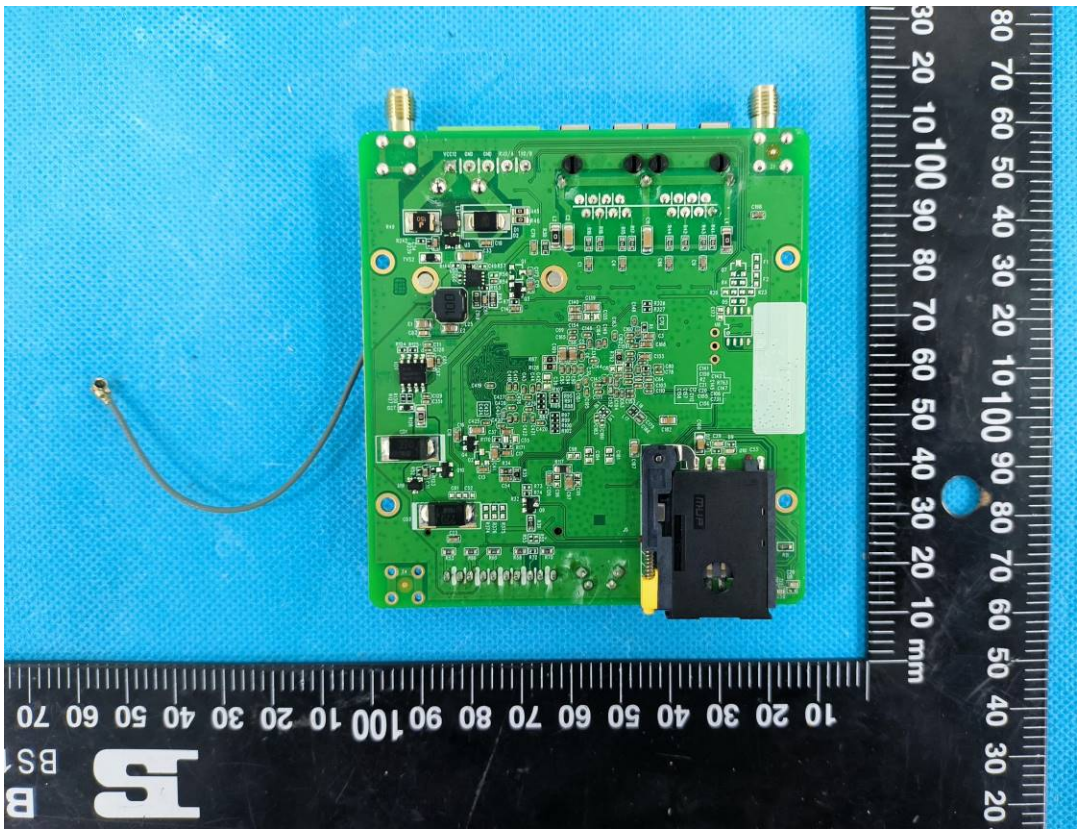

EXHIBIT C - EUT INTERNAL PHOTOGRAPHS

Uncover

Chip

WWAN MODULE FCC ID: ZMONL668AM00

CHIP