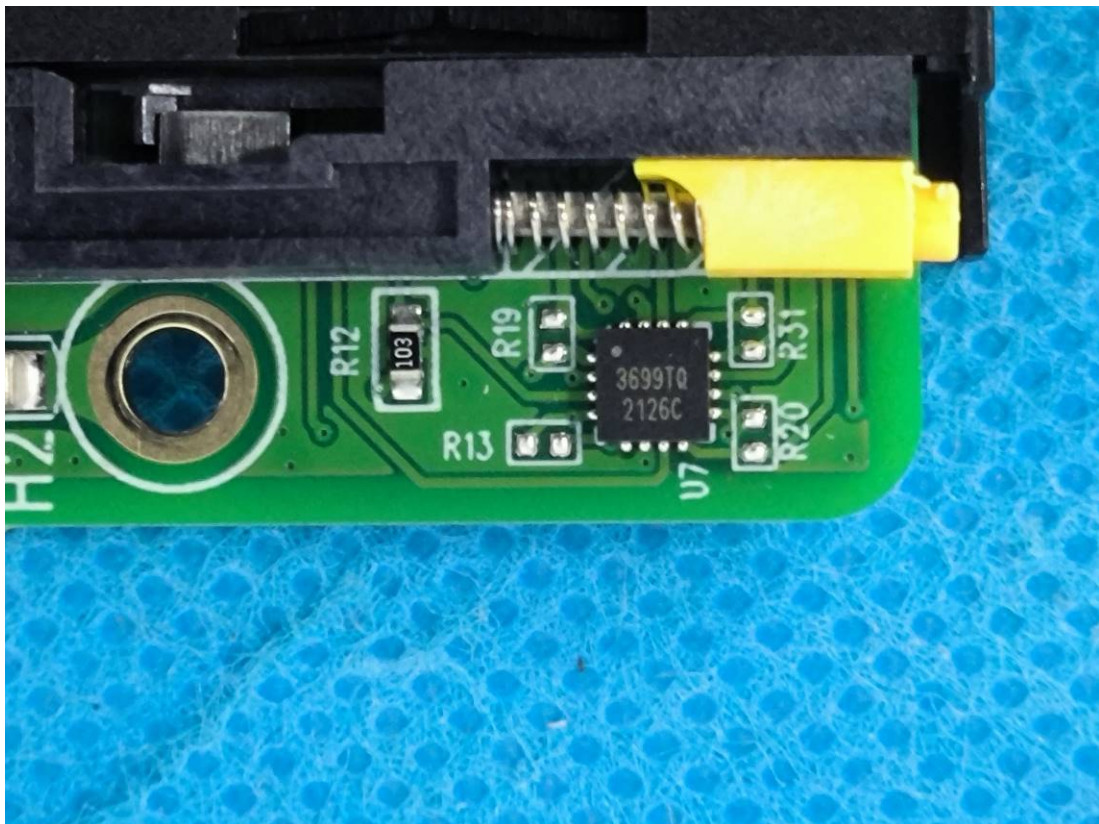

EXHIBIT C - EUT INTERNAL PHOTOGRAPHS

Uncover

Chip

WWAN MODULE FCC ID: ZMONL668AM00

CHIP