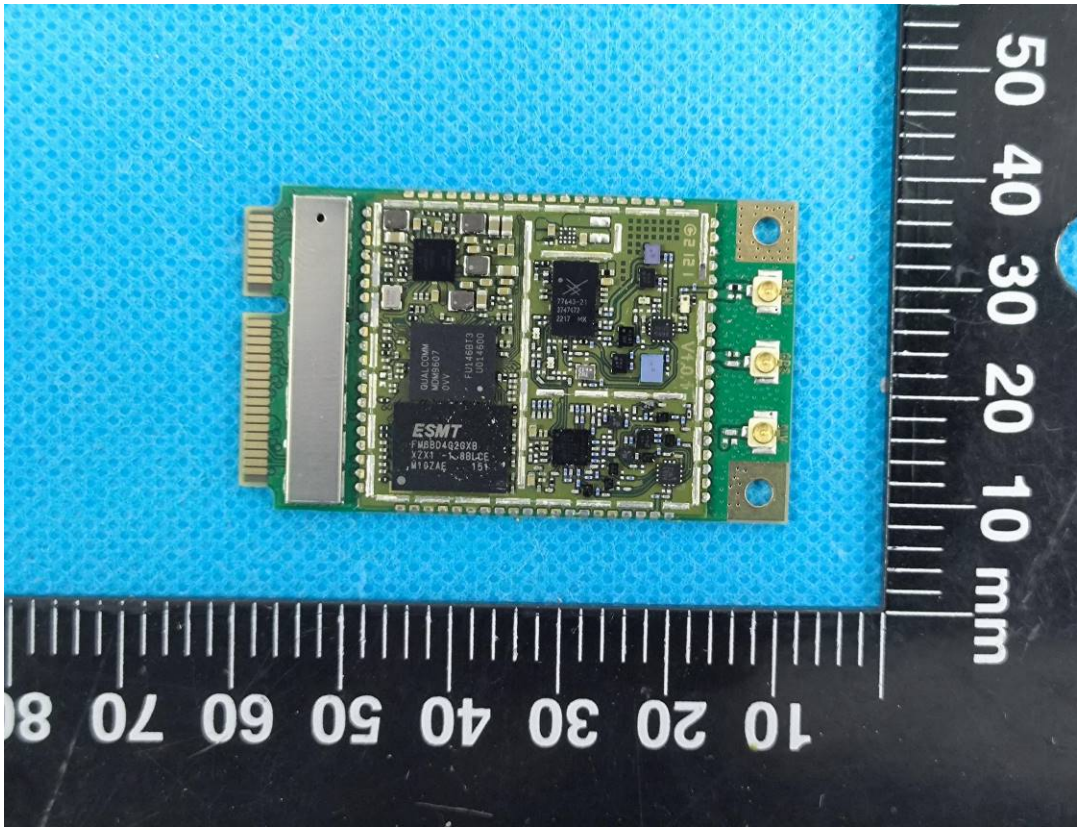

EXHIBIT C - EUT INTERNAL PHOTOGRAPHS

Uncover

Chip

WWAN MODULE FCC ID: ZMONL668AM00

CHIP