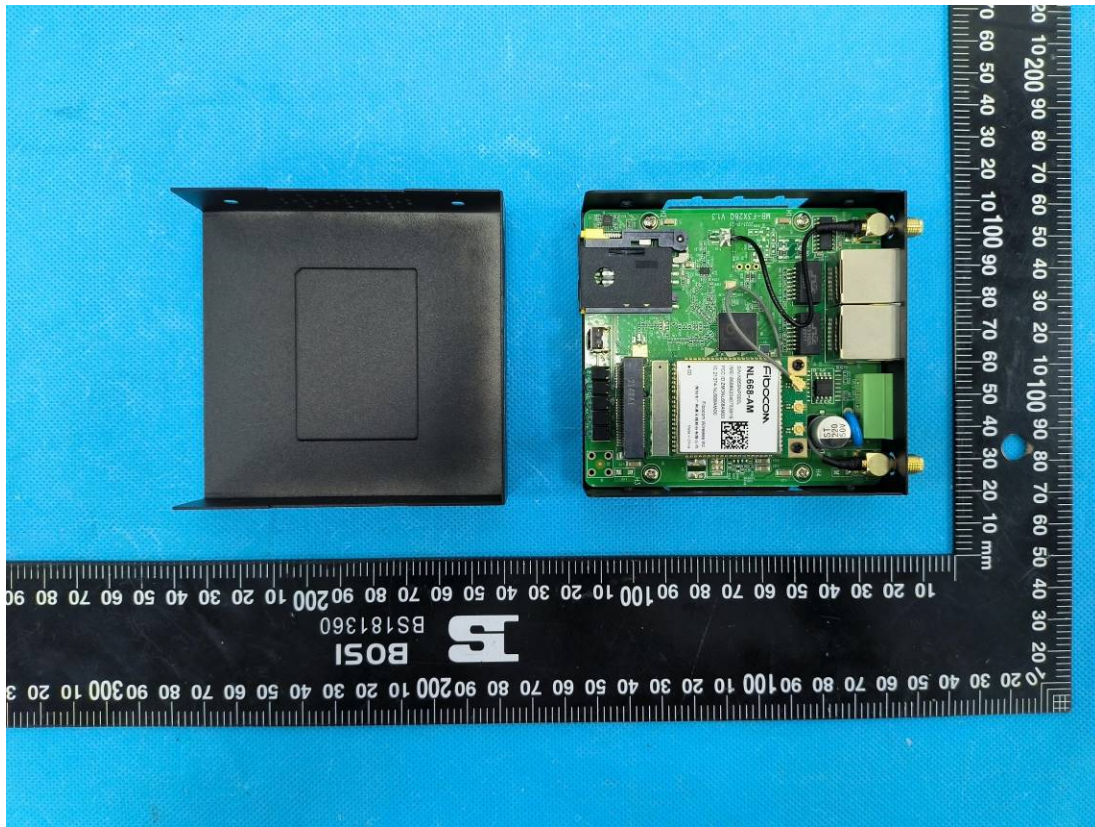

EXHIBIT C - EUT INTERNAL PHOTOGRAPHS

Uncover

Chip

WWAN MODULE FCC ID: ZMONL668AM00

CHIP