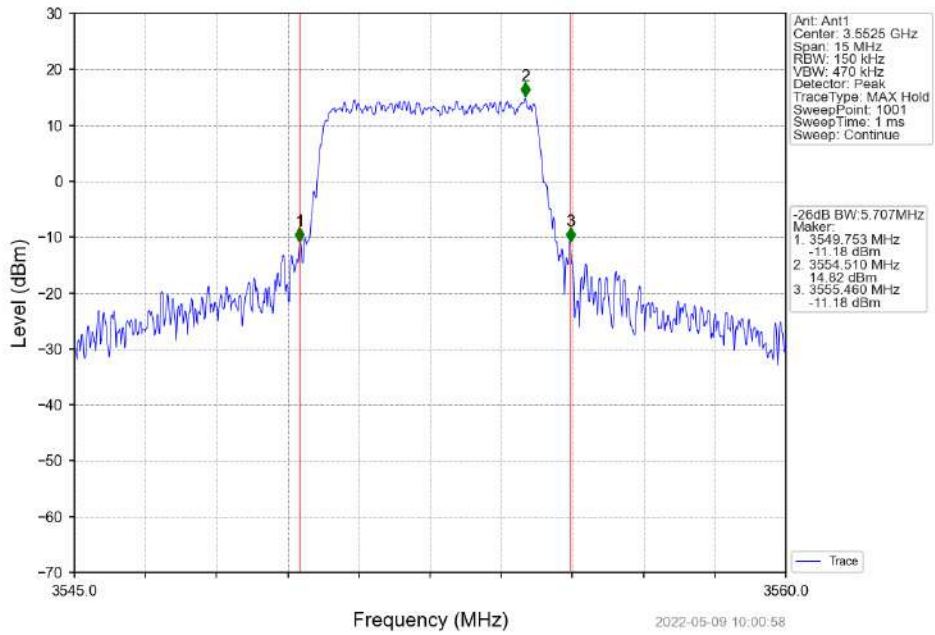

Band48_5MHz_16QAM_LCH_3552.5MHz_RB_25_0_NTNV