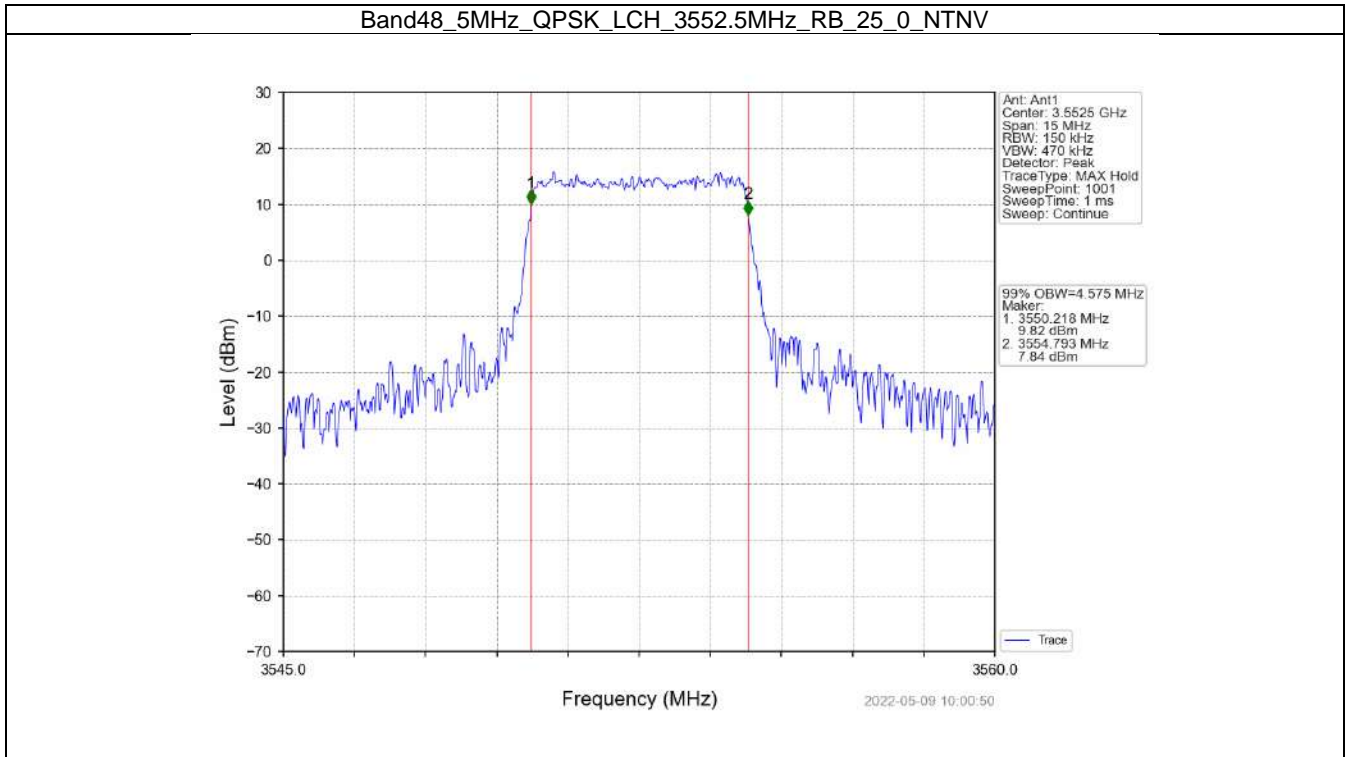

4.1.2 Test Graph