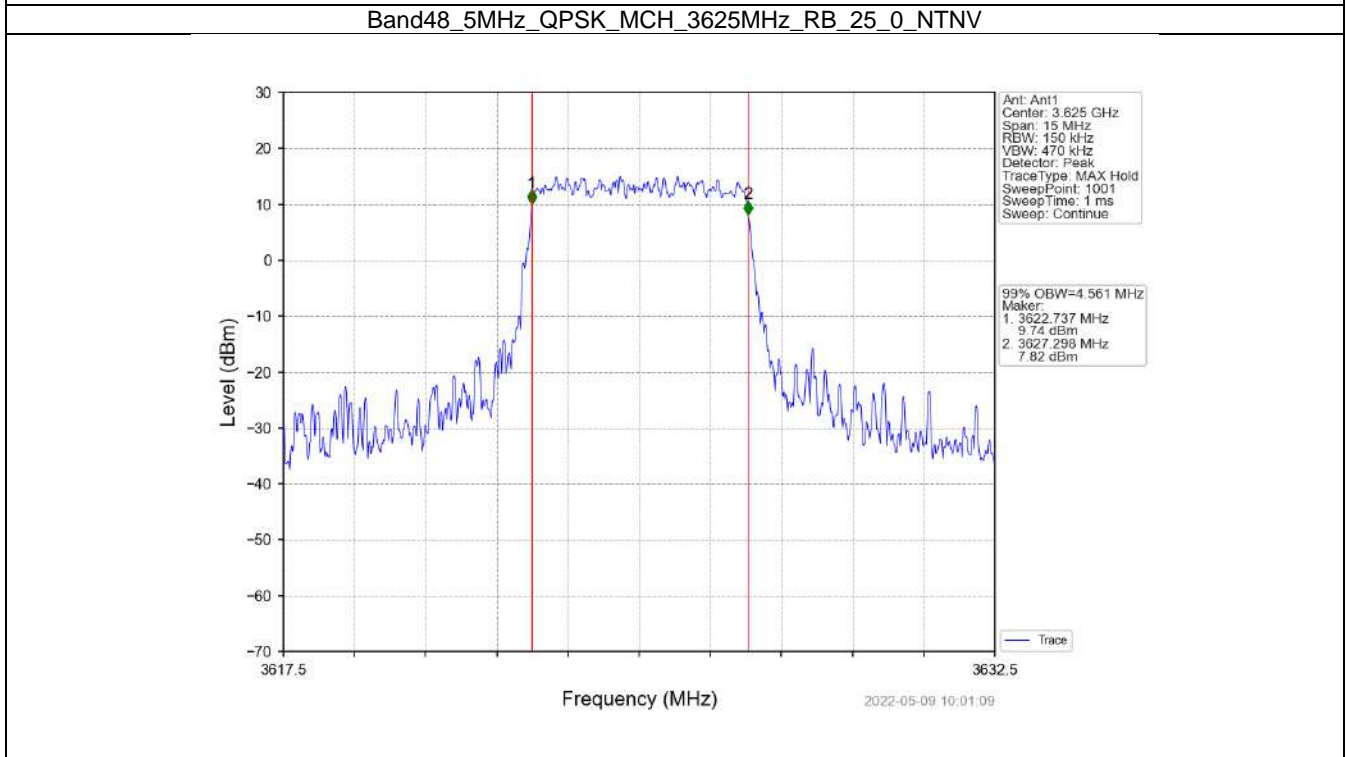

4.1.2 Test Graph