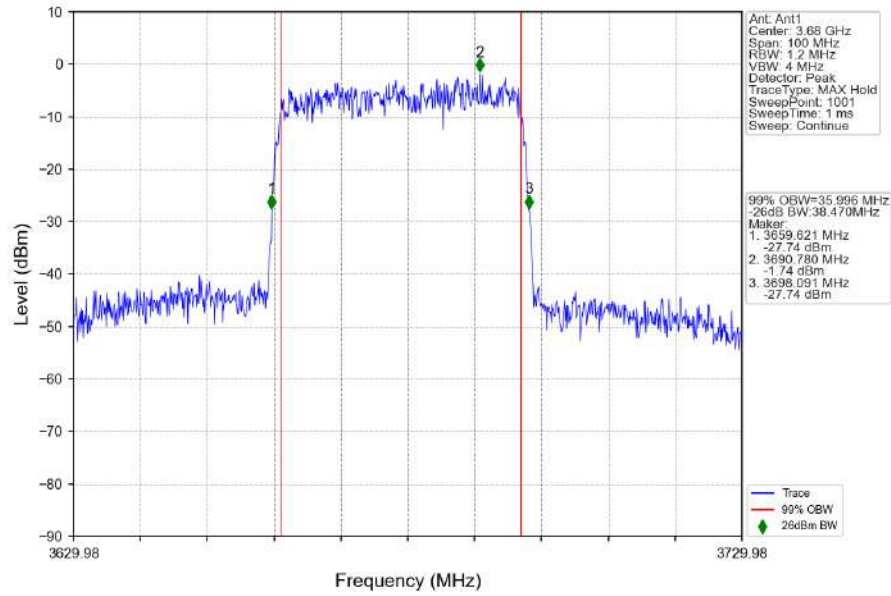

n48_30kHz_SISO_NTNV_40MHz_DFT-s-OFDM QPSK_3679.98MHz_Outer_Full