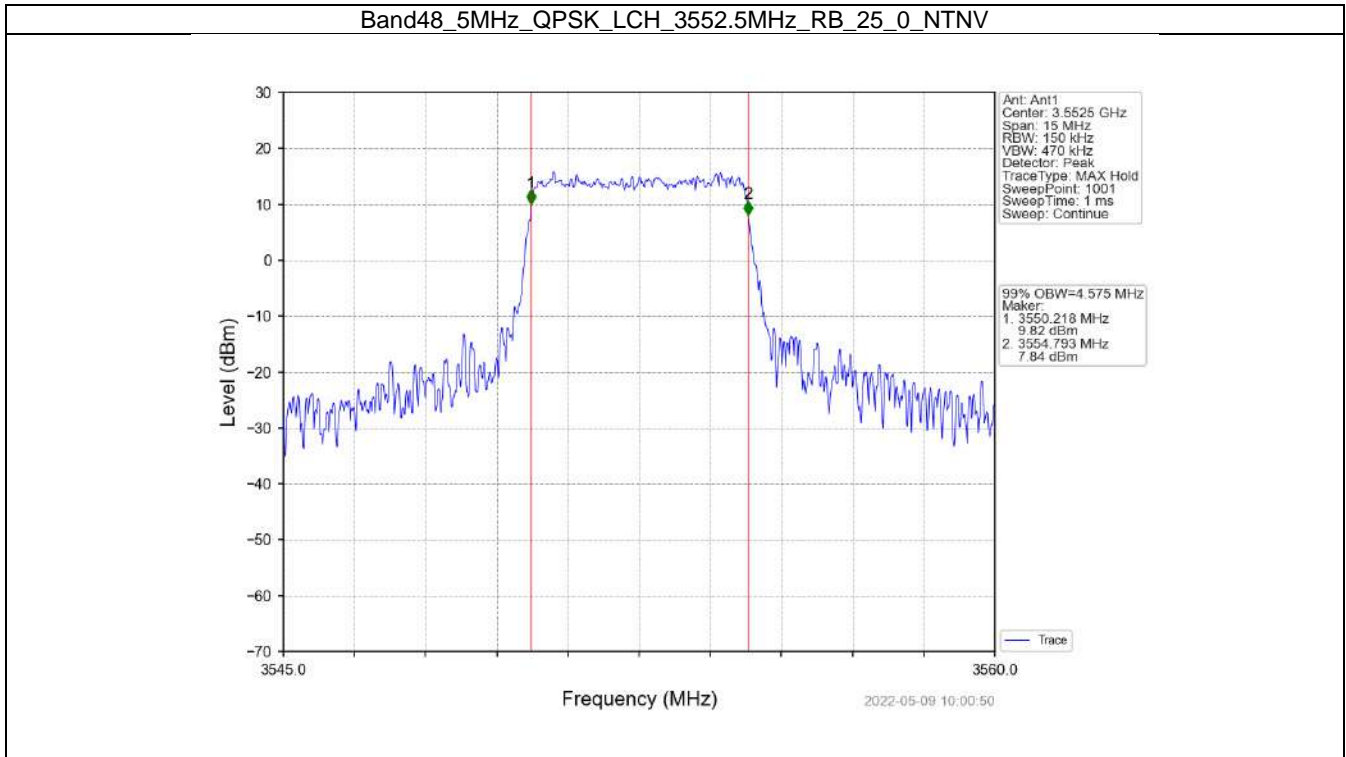

LTE B48

1. 99% & 26dB Bandwidth

1.1 Band48_OBW

1.1.1 Test Result

Band: 48 / NTNV						
Bandwidth (MHz)	Modulation	Frequency (MHz)	RB Allocation		99% Occupied Bandwidth (MHz)	Verdict
			Size	Offset	Result	
5	QPSK	3552.5	25	0	4.575	Pass
		3625	25	0	4.561	Pass
		3697.5	25	0	4.568	Pass
	16QAM	3552.5	25	0	4.569	Pass
		3625	25	0	4.567	Pass
		3697.5	25	0	4.554	Pass
10	QPSK	3555	50	0	9.090	Pass
		3625	50	0	9.043	Pass
		3695	50	0	9.051	Pass
	16QAM	3555	50	0	9.115	Pass
		3625	50	0	9.064	Pass
		3695	50	0	9.074	Pass
15	QPSK	3557.5	75	0	13.638	Pass
		3625	75	0	13.576	Pass
		3692.5	75	0	13.615	Pass
	16QAM	3557.5	75	0	13.617	Pass
		3625	75	0	13.550	Pass
		3692.5	75	0	13.629	Pass
20	QPSK	3560	100	0	18.155	Pass
		3625	100	0	18.066	Pass
		3690	100	0	18.045	Pass
	16QAM	3560	100	0	18.125	Pass
		3625	100	0	18.171	Pass
		3690	100	0	18.082	Pass

1.1.2 Test Graph