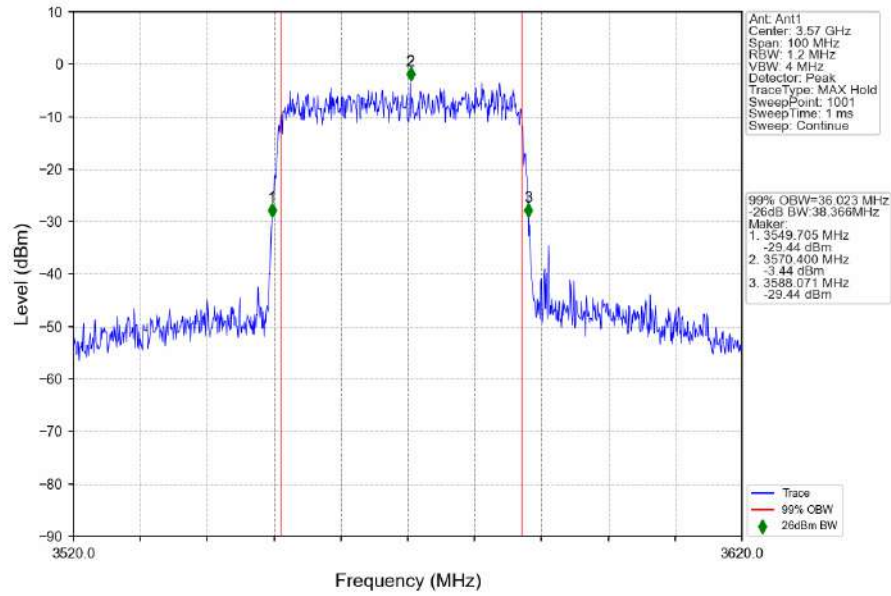

n48_30kHz_SISO_NTNV_40MHz_DFT-s-OFDM 64 QAM_3570MHz_Outer_Full