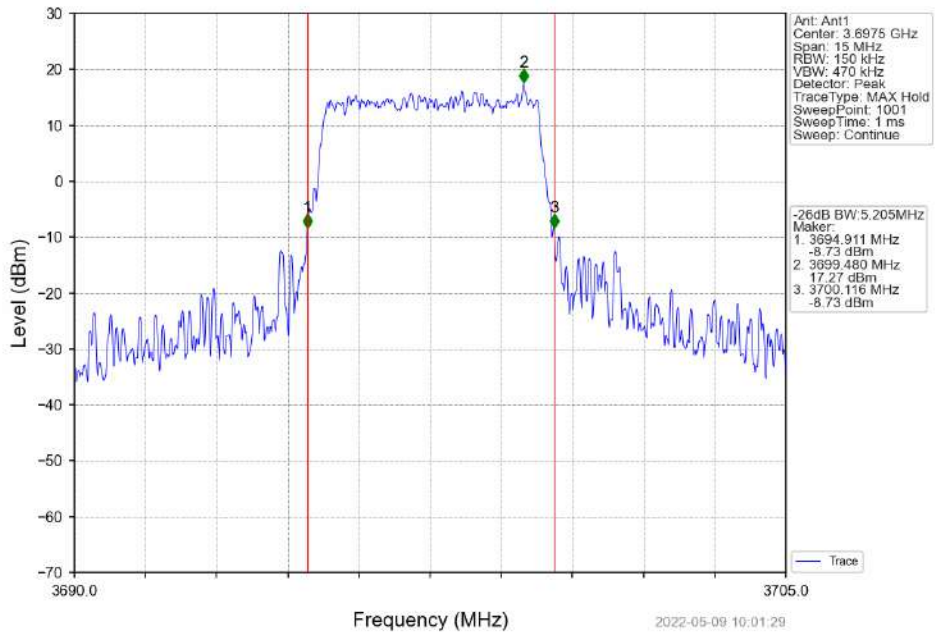

Band48_5MHz_QPSK_HCH_3697.5MHz_RB_25_0_NTNV