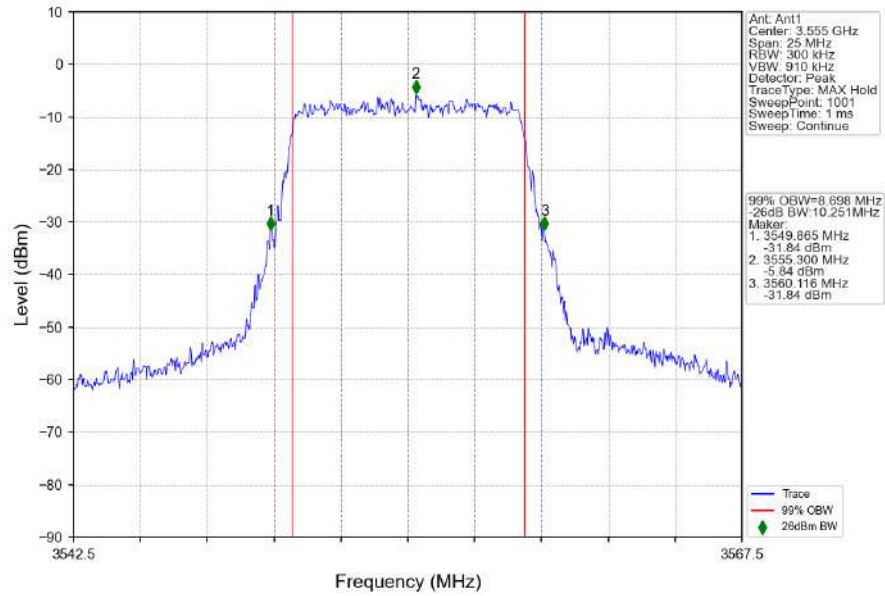

n48_30kHz_SISO_NTNV_10MHz_CP-OFDM 256 QAM_3555MHz_Outer_Full