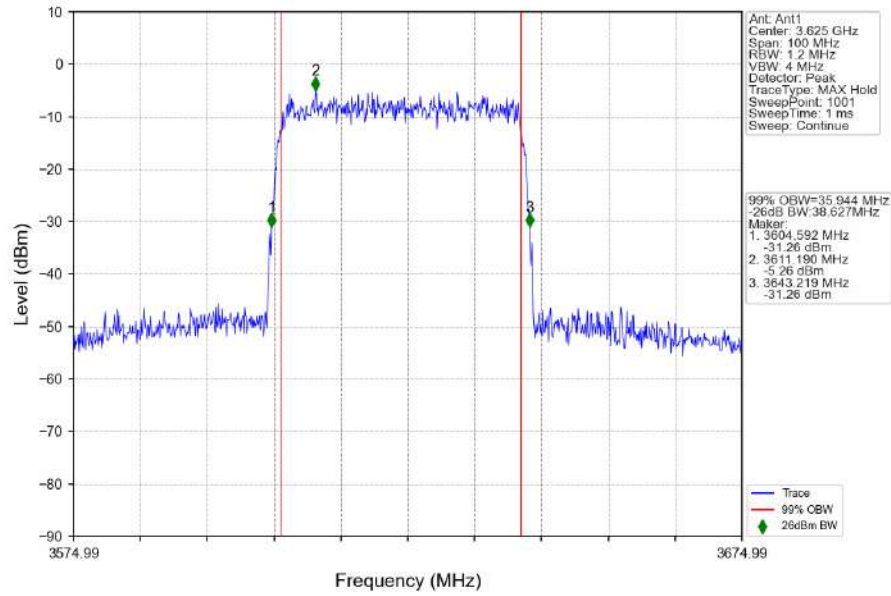

n48_30kHz_SISO_NTNV_40MHz_DFT-s-OFDM_256_QAM_3624.99MHz_Outer_Full