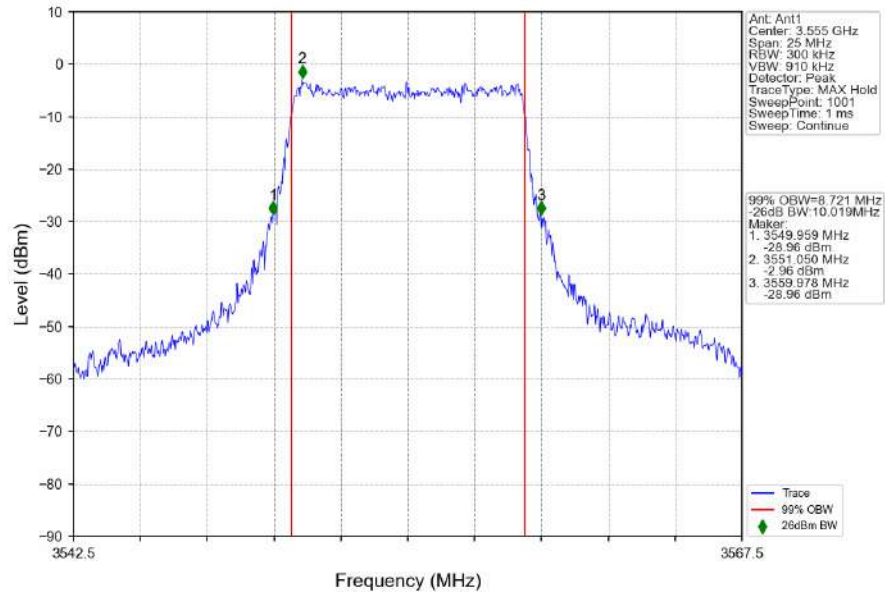

n48_30kHz_SISO_NTNV_10MHz_CP-OFDM 64 QAM_3555MHz_Outer_Full