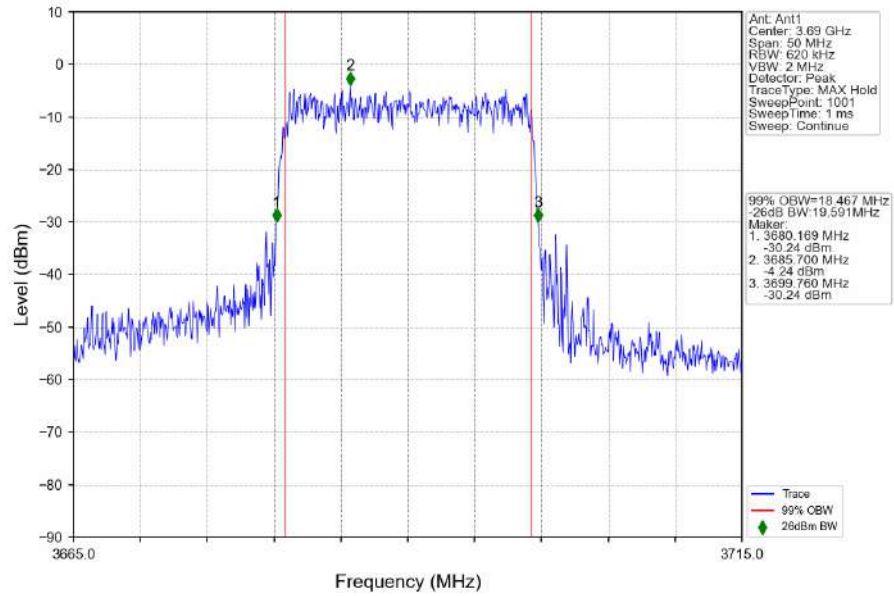

n48_30kHz_SISO_NTNV_20MHz_CP-OFDM_16 QAM_3690MHz_Outer_Full