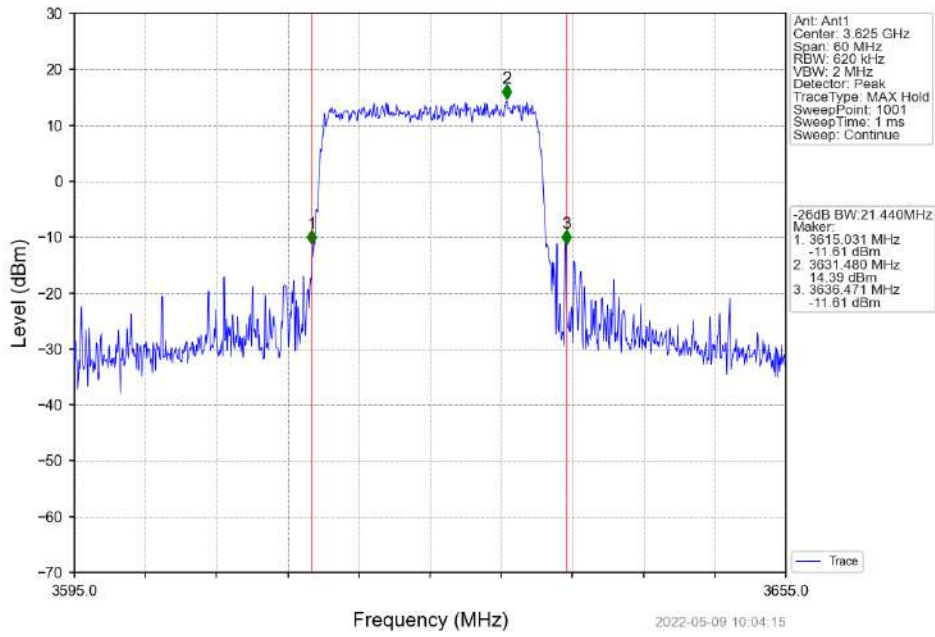

Band48_20MHz_16QAM_MCH_3625MHz_RB_100_0_NTNV

Band48_20MHz_16QAM_HCH_3690MHz_RB_100_0_NTNV

4. 99% & 26dB Bandwidth

4.1 Band48_OBW

4.1.1 Test Result

report_checked	report_checked	report_checked	report_checked	report_checked	report_checked	report_checked
report_checked	report_checked	report_checked	report_checked	report_checked	99% Occupied Bandwidth (MHz)	report_checked
report_checked	report_checked	report_checked	Size	Offset	Result	report_checked
report_checked	report_checked	3552.5	25	0	4.575	Pass
report_checked	report_checked	3625	25	0	4.561	Pass
report_checked	report_checked	3697.5	25	0	4.568	Pass
report_checked	report_checked	3552.5	25	0	4.569	Pass
report_checked	report_checked	3625	25	0	4.567	Pass
report_checked	report_checked	3697.5	25	0	4.554	Pass
report_checked	report_checked	3555	50	0	9.090	Pass
report_checked	report_checked	3625	50	0	9.043	Pass
report_checked	report_checked	3695	50	0	9.051	Pass
report_checked	report_checked	3555	50	0	9.115	Pass
report_checked	report_checked	3625	50	0	9.064	Pass
report_checked	report_checked	3695	50	0	9.074	Pass
report_checked	report_checked	3557.5	75	0	13.638	Pass
report_checked	report_checked	3625	75	0	13.576	Pass
report_checked	report_checked	3692.5	75	0	13.615	Pass
report_checked	report_checked	3557.5	75	0	13.617	Pass
report_checked	report_checked	3625	75	0	13.550	Pass
report_checked	report_checked	3692.5	75	0	13.629	Pass
report_checked	report_checked	3560	100	0	18.155	Pass
report_checked	report_checked	3625	100	0	18.066	Pass
report_checked	report_checked	3690	100	0	18.045	Pass
report_checked	report_checked	3560	100	0	18.125	Pass
report_checked	report_checked	3625	100	0	18.171	Pass
report_checked	report_checked	3690	100	0	18.082	Pass