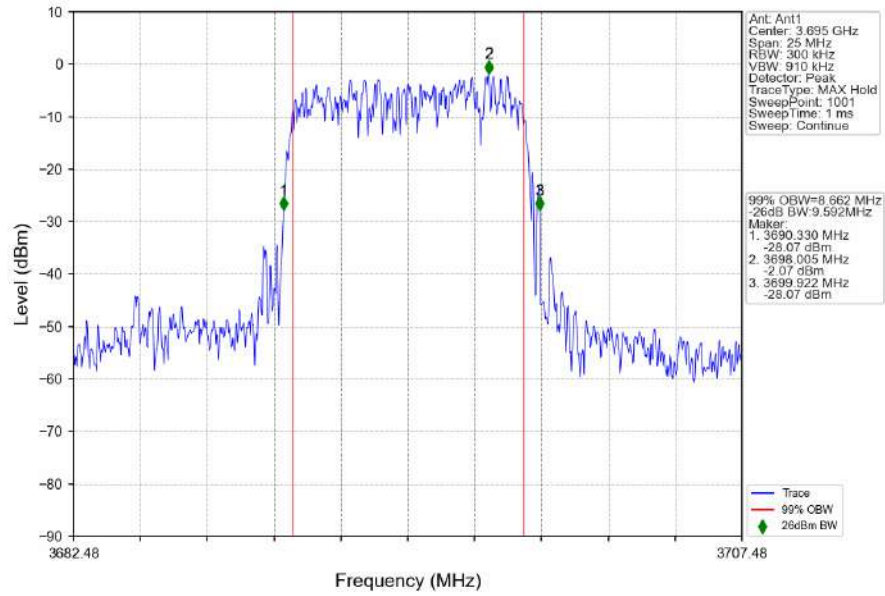

n48_30kHz_SISO_NTNV_10MHz_DFT-s-OFDM QPSK_3694.98MHz_Outer_Full