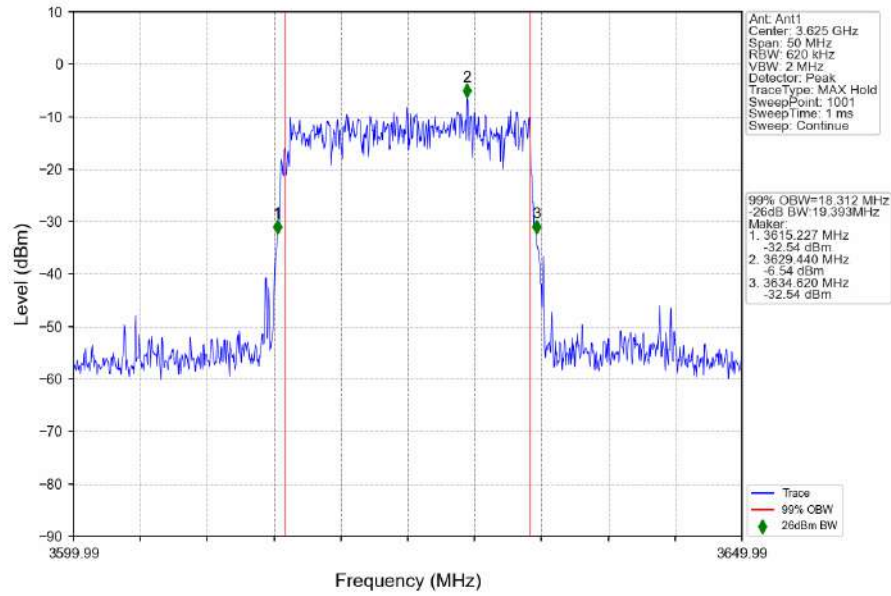

n48_30kHz_SISO_NTNV_20MHz_CP-OFDM 64 QAM_3624.99MHz_Outer_Full

n48_30kHz_SISO_NTNV_20MHz_CP-OFDM 64 QAM_3690MHz_Outer_Full

n48_30kHz_SISO_NTNV_20MHz_CP-OFDM 256 QAM_3560.01MHz_Outer_Full

n48_30kHz_SISO_NTNV_20MHz_CP-OFDM_256_QAM_3624.99MHz_Outer_Full