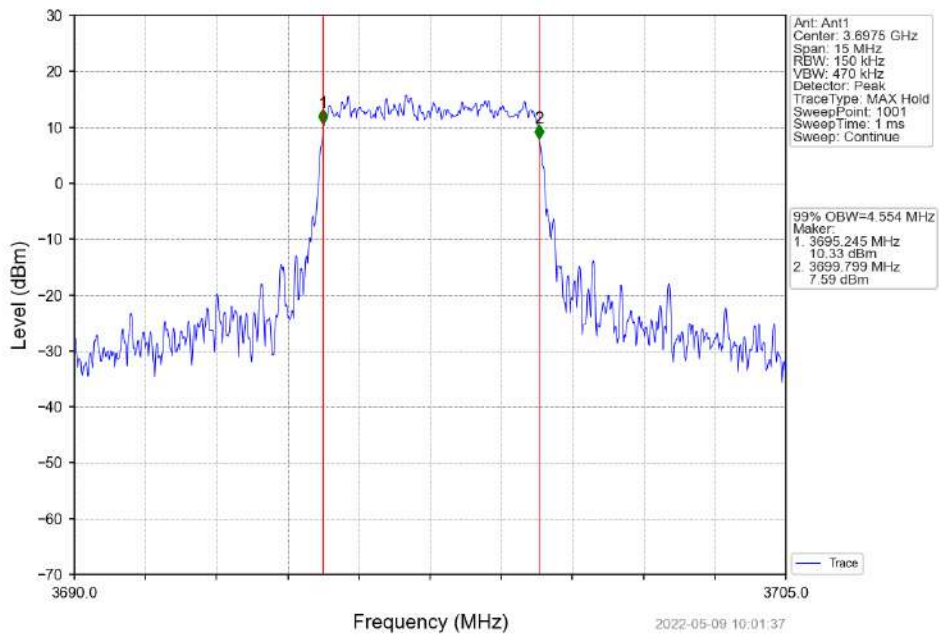

4.1.2 Test Graph

Band48_5MHz_QPSK_HCH_3697.5MHz_RB_25_0_NTNV

Band48_5MHz_16QAM_LCH_3552.5MHz_RB_25_0_NTNV

Band48_5MHz_16QAM_MCH_3625MHz_RB_25_0_NTNV

Band48_5MHz_16QAM_HCH_3697.5MHz_RB_25_0_NTNV

Band48_10MHz_QPSK_LCH_3555MHz_RB_50_0_NTNV