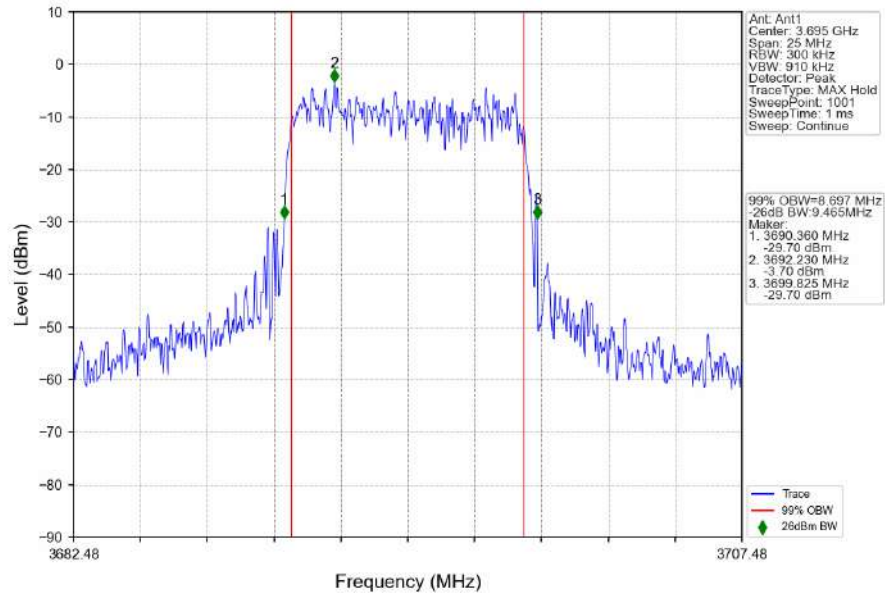

n48_30kHz_SISO_NTNV_10MHz_CP-OFDM_16_QAM_3694.98MHz_Outer_Full