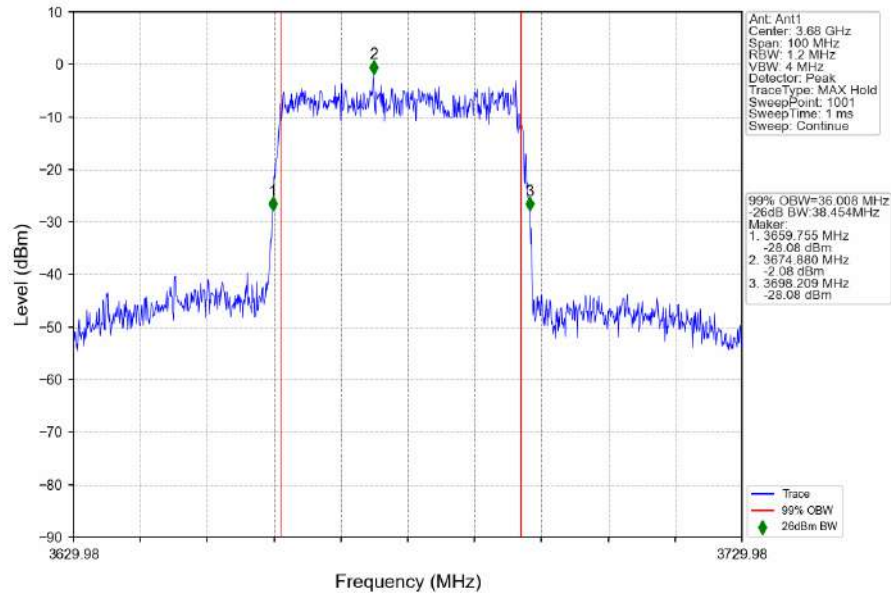

n48_30kHz_SISO_NTNV_40MHz_DFT-s-OFDM_16_QAM_3679.98MHz_Outer_Full