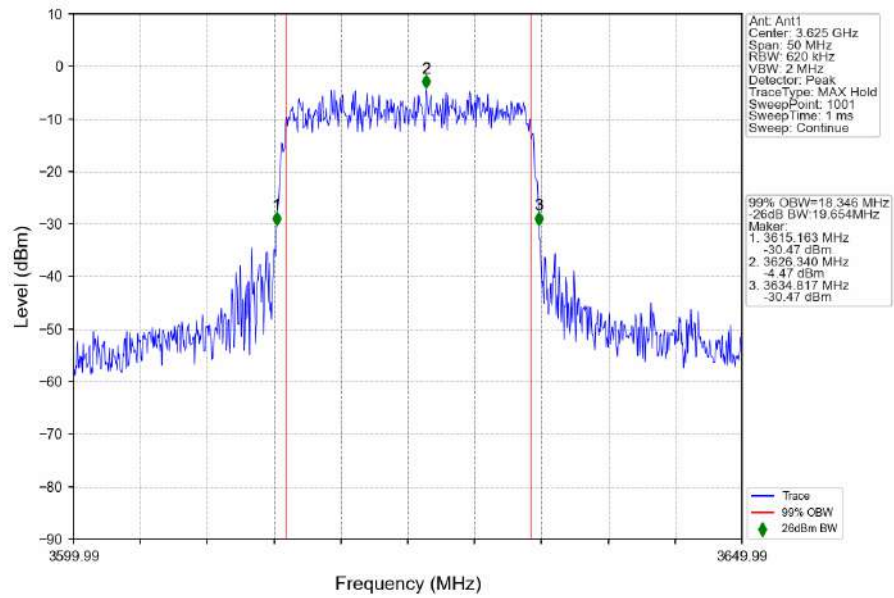

n48_30kHz_SISO_NTNV_20MHz_CP-OFDM QPSK_3624.99MHz_Outer_Full