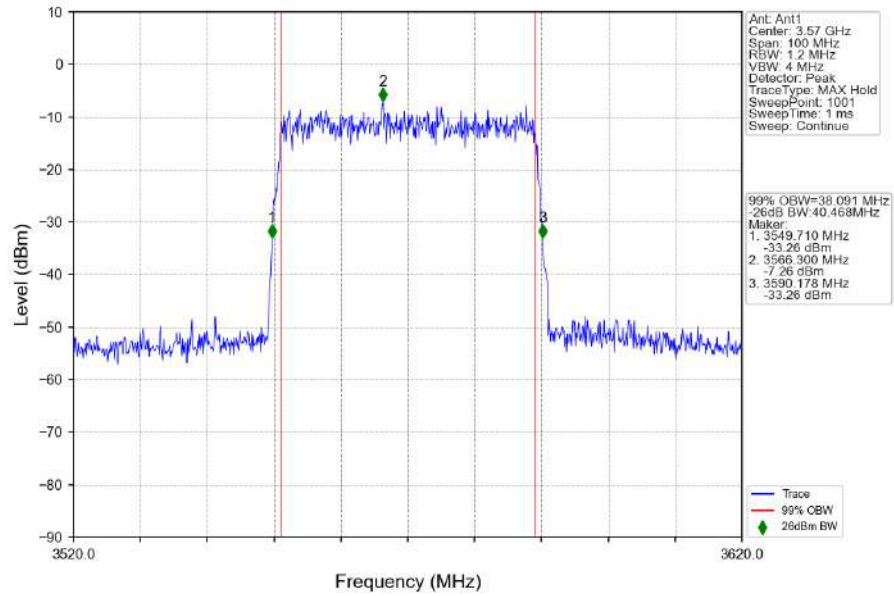

n48_30kHz_SISO_NTNV_40MHz_CP-OFDM 256 QAM_3570MHz_Outer_Full