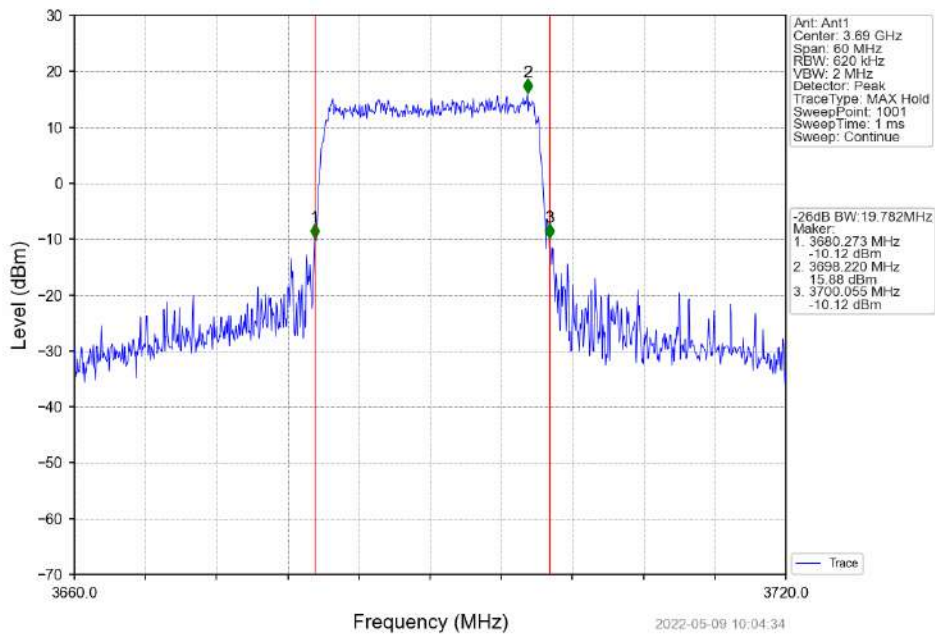

Band48_15MHz_16QAM_HCH_3692.5MHz_RB_75_0_NTNV

Band48_20MHz_QPSK_LCH_3560MHz_RB_100_0_NTNV

Band48_20MHz_QPSK_MCH_3625MHz_RB_100_0_NTNV

Band48_20MHz_QPSK_HCH_3690MHz_RB_100_0_NTNV

Band48_20MHz_16QAM_LCH_3560MHz_RB_100_0_NTNV

Band48_20MHz_16QAM_MCH_3625MHz_RB_100_0_NTNV

Band48_20MHz_16QAM_HCH_3690MHz_RB_100_0_NTNV

4. 99% & 26dB Bandwidth

4.1 Band48_OBW

4.1.1 Test Result

report_checked	report_checked	report_checked	report_checked	report_checked	report_checked	report_checked
report_checked	report_checked	report_checked	report_checked	report_checked	99% Occupied Bandwidth (MHz)	report_checked
report_checked	report_checked	report_checked	Size	Offset	Result	report_checked
report_checked	report_checked	3552.5	25	0	4.575	Pass
report_checked	report_checked	3625	25	0	4.561	Pass
report_checked	report_checked	3697.5	25	0	4.568	Pass
report_checked	report_checked	3552.5	25	0	4.569	Pass
report_checked	report_checked	3625	25	0	4.567	Pass
report_checked	report_checked	3697.5	25	0	4.554	Pass
report_checked	report_checked	3555	50	0	9.090	Pass
report_checked	report_checked	3625	50	0	9.043	Pass
report_checked	report_checked	3695	50	0	9.051	Pass
report_checked	report_checked	3555	50	0	9.115	Pass
report_checked	report_checked	3625	50	0	9.064	Pass
report_checked	report_checked	3695	50	0	9.074	Pass
report_checked	report_checked	3557.5	75	0	13.638	Pass
report_checked	report_checked	3625	75	0	13.576	Pass
report_checked	report_checked	3692.5	75	0	13.615	Pass
report_checked	report_checked	3557.5	75	0	13.617	Pass
report_checked	report_checked	3625	75	0	13.550	Pass
report_checked	report_checked	3692.5	75	0	13.629	Pass
report_checked	report_checked	3560	100	0	18.155	Pass
report_checked	report_checked	3625	100	0	18.066	Pass
report_checked	report_checked	3690	100	0	18.045	Pass
report_checked	report_checked	3560	100	0	18.125	Pass
report_checked	report_checked	3625	100	0	18.171	Pass
report_checked	report_checked	3690	100	0	18.082	Pass