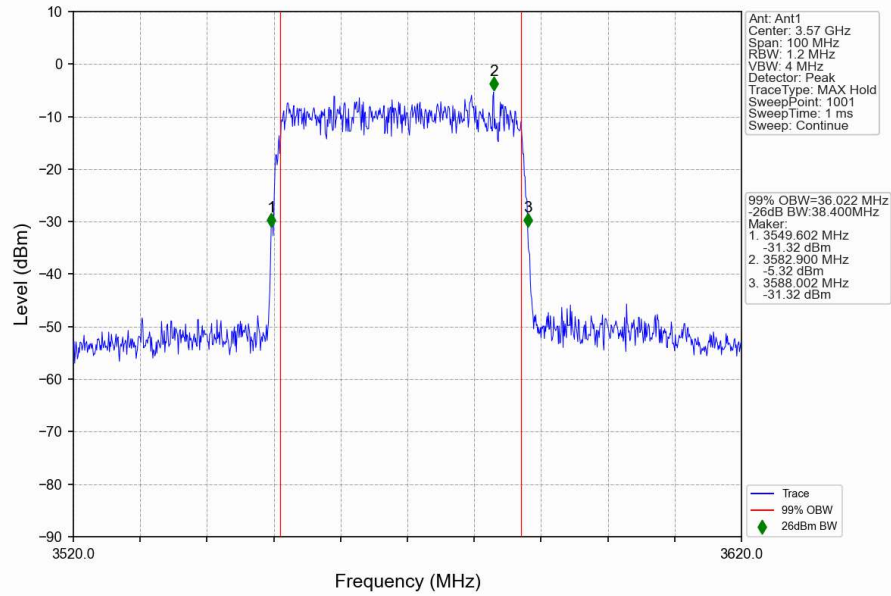

n48_30kHz_SISO_NTNV_40MHz_DFT-s-OFDM 256 QAM_3570MHz_Outer_Full