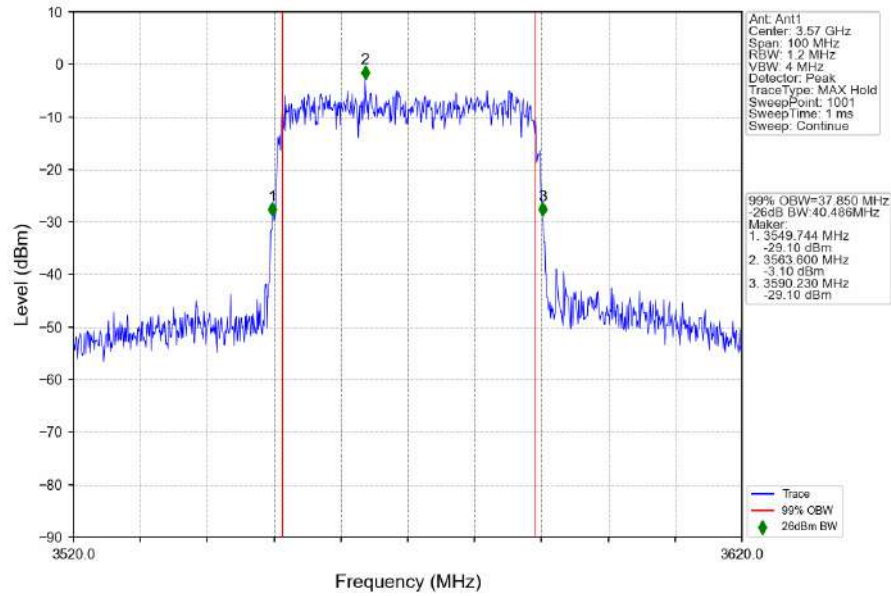

n48_30kHz_SISO_NTNV_40MHz_CP-OFDM 16 QAM_3570MHz_Outer_Full