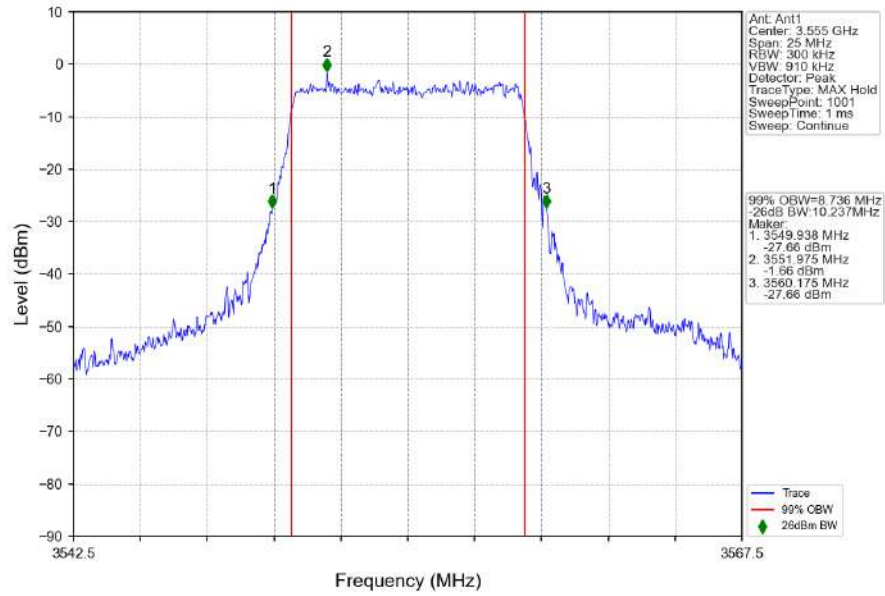

n48_30kHz_SISO_NTNV_10MHz_DFT-s-OFDM 256 QAM_3555MHz_Outer_Full

n48_30kHz_SISO_NTNV_10MHz_DFT-s-OFDM_256_QAM_3624.99MHz_Outer_Full

n48_30kHz_SISO_NTNV_10MHz_DFT-s-OFDM_256_QAM_3694.98MHz_Outer_Full

n48_30kHz_SISO_NTNV_10MHz_CP-OFDM QPSK_3555MHz_Outer_Full