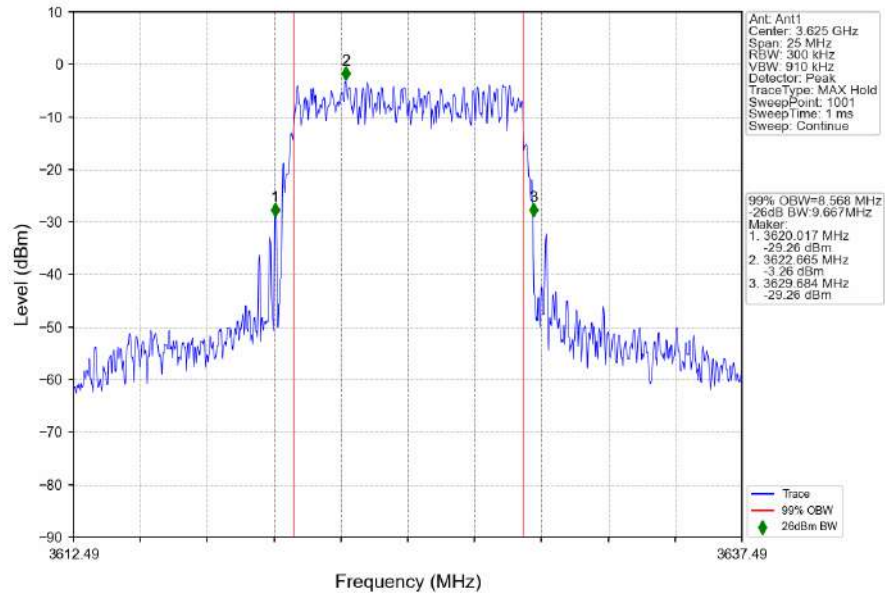

n48_30kHz_SISO_NTNV_10MHz_DFT-s-OFDM 64 QAM_3624.99MHz_Outer_Full