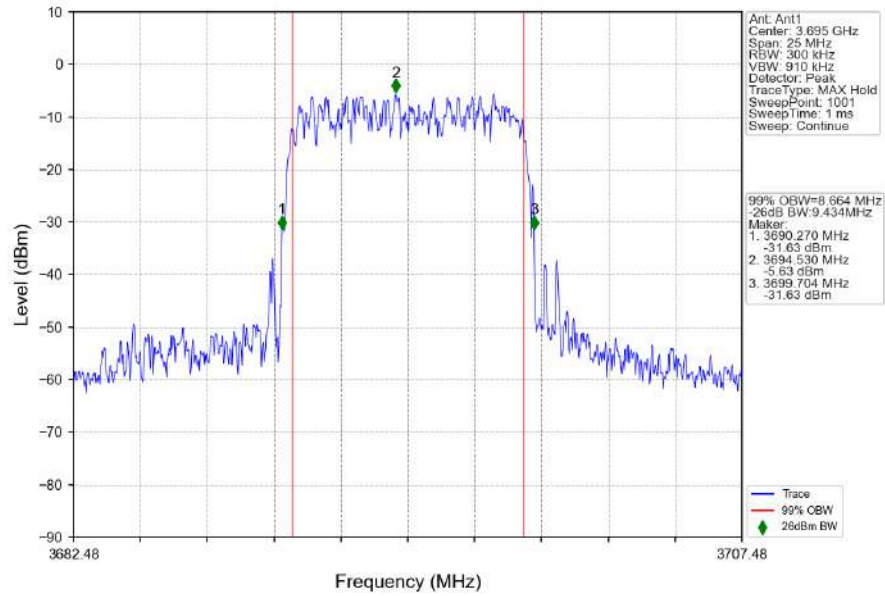

n48_30kHz_SISO_NTNV_10MHz_DFT-s-OFDM_256_QAM_3694.98MHz_Outer_Full