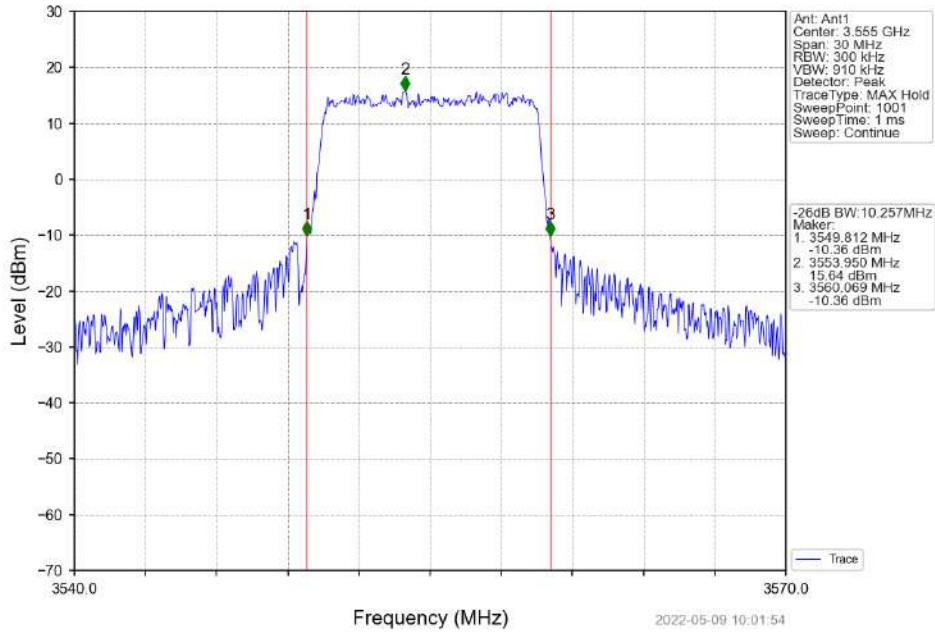

1.2.2 Test Graph

Band48_5MHz_QPSK_HCH_3697.5MHz_RB_25_0_NTNV

Band48_5MHz_16QAM_LCH_3552.5MHz_RB_25_0_NTNV

Band48_5MHz_16QAM_MCH_3625MHz_RB_25_0_NTNV

Band48_5MHz_16QAM_HCH_3697.5MHz_RB_25_0_NTNV

Band48_10MHz_QPSK_LCH_3555MHz_RB_50_0_NTNV