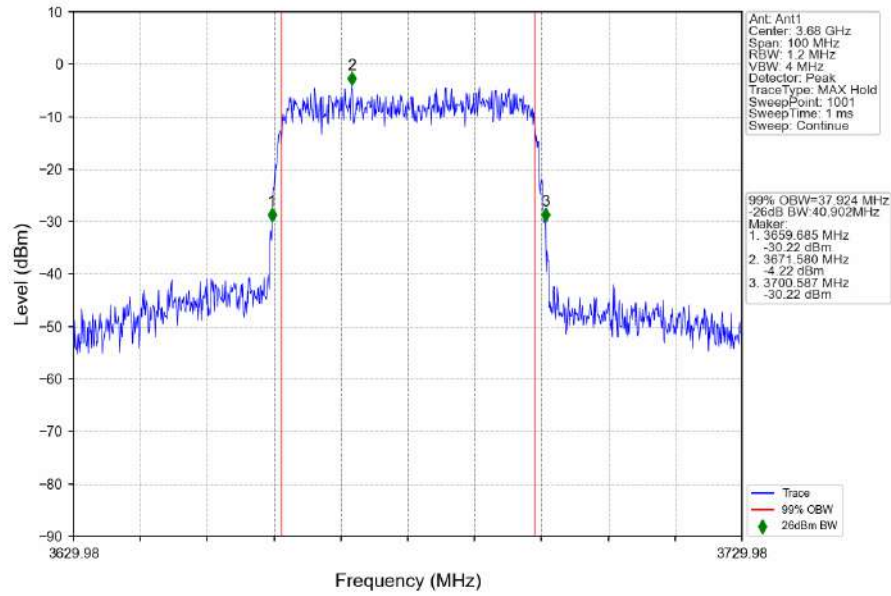

n48_30kHz_SISO_NTNV_40MHz_CP-OFDM QPSK_3679.98MHz_Outer_Full