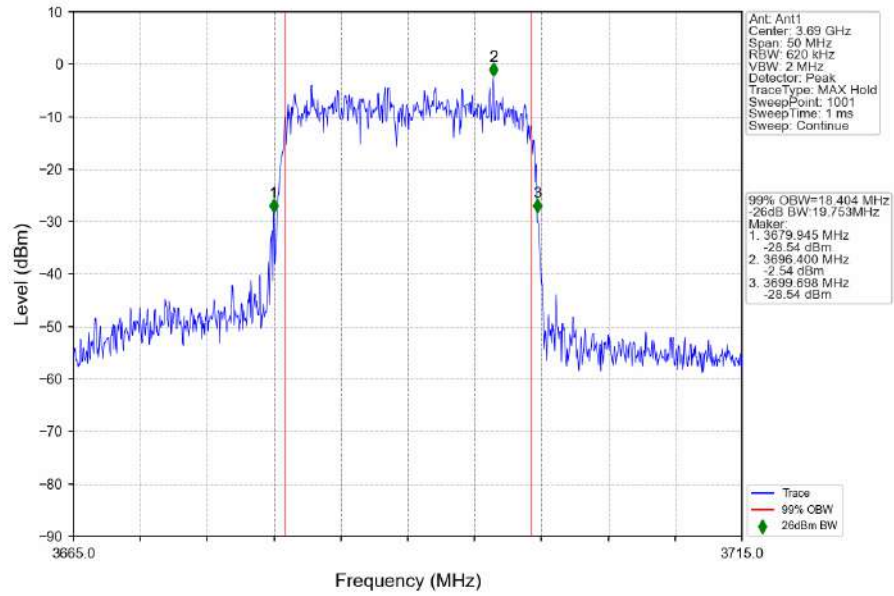

n48_30kHz_SISO_NTNV_20MHz_CP-OFDM 64 QAM_3690MHz_Outer_Full