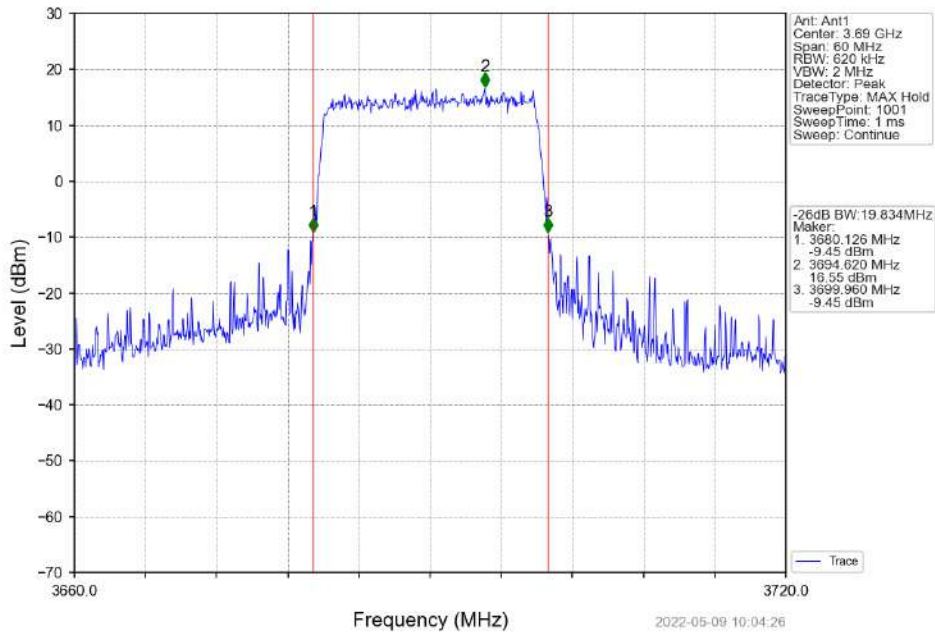

Band48_15MHz_16QAM_HCH_3692.5MHz_RB_75_0_NTNV

Band48_20MHz_QPSK_LCH_3560MHz_RB_100_0_NTNV

Band48_20MHz_QPSK_MCH_3625MHz_RB_100_0_NTNV

Band48_20MHz_QPSK_HCH_3690MHz_RB_100_0_NTNV

Band48_20MHz_16QAM_LCH_3560MHz_RB_100_0_NTNV

Band48_20MHz_16QAM_MCH_3625MHz_RB_100_0_NTNV

Band48_20MHz_16QAM_HCH_3690MHz_RB_100_0_NTNV

4. 99% & 26dB Bandwidth

4.1 Band48_OBW

4.1.1 Test Result

report_checked	report_checked	report_checked	report_checked	report_checked	report_checked	report_checked
report_checked	report_checked	report_checked	report_checked	report_checked	99% Occupied Bandwidth (MHz)	report_checked
report_checked	report_checked	report_checked	Size	Offset	Result	report_checked
report_checked	report_checked	3552.5	25	0	4.575	Pass
report_checked	report_checked	3625	25	0	4.561	Pass
report_checked	report_checked	3697.5	25	0	4.568	Pass
report_checked	report_checked	3552.5	25	0	4.569	Pass
report_checked	report_checked	3625	25	0	4.567	Pass
report_checked	report_checked	3697.5	25	0	4.554	Pass
report_checked	report_checked	3555	50	0	9.090	Pass
report_checked	report_checked	3625	50	0	9.043	Pass
report_checked	report_checked	3695	50	0	9.051	Pass
report_checked	report_checked	3555	50	0	9.115	Pass
report_checked	report_checked	3625	50	0	9.064	Pass
report_checked	report_checked	3695	50	0	9.074	Pass
report_checked	report_checked	3557.5	75	0	13.638	Pass
report_checked	report_checked	3625	75	0	13.576	Pass
report_checked	report_checked	3692.5	75	0	13.615	Pass
report_checked	report_checked	3557.5	75	0	13.617	Pass
report_checked	report_checked	3625	75	0	13.550	Pass
report_checked	report_checked	3692.5	75	0	13.629	Pass
report_checked	report_checked	3560	100	0	18.155	Pass
report_checked	report_checked	3625	100	0	18.066	Pass
report_checked	report_checked	3690	100	0	18.045	Pass
report_checked	report_checked	3560	100	0	18.125	Pass
report_checked	report_checked	3625	100	0	18.171	Pass
report_checked	report_checked	3690	100	0	18.082	Pass