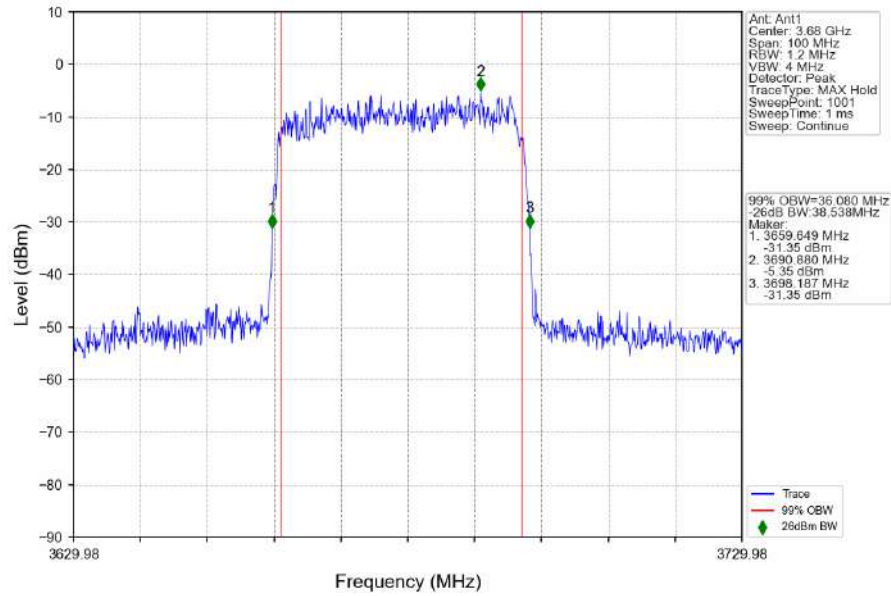

n48_30kHz_SISO_NTNV_40MHz_DFT-s-OFDM_256_QAM_3679.98MHz_Outer_Full