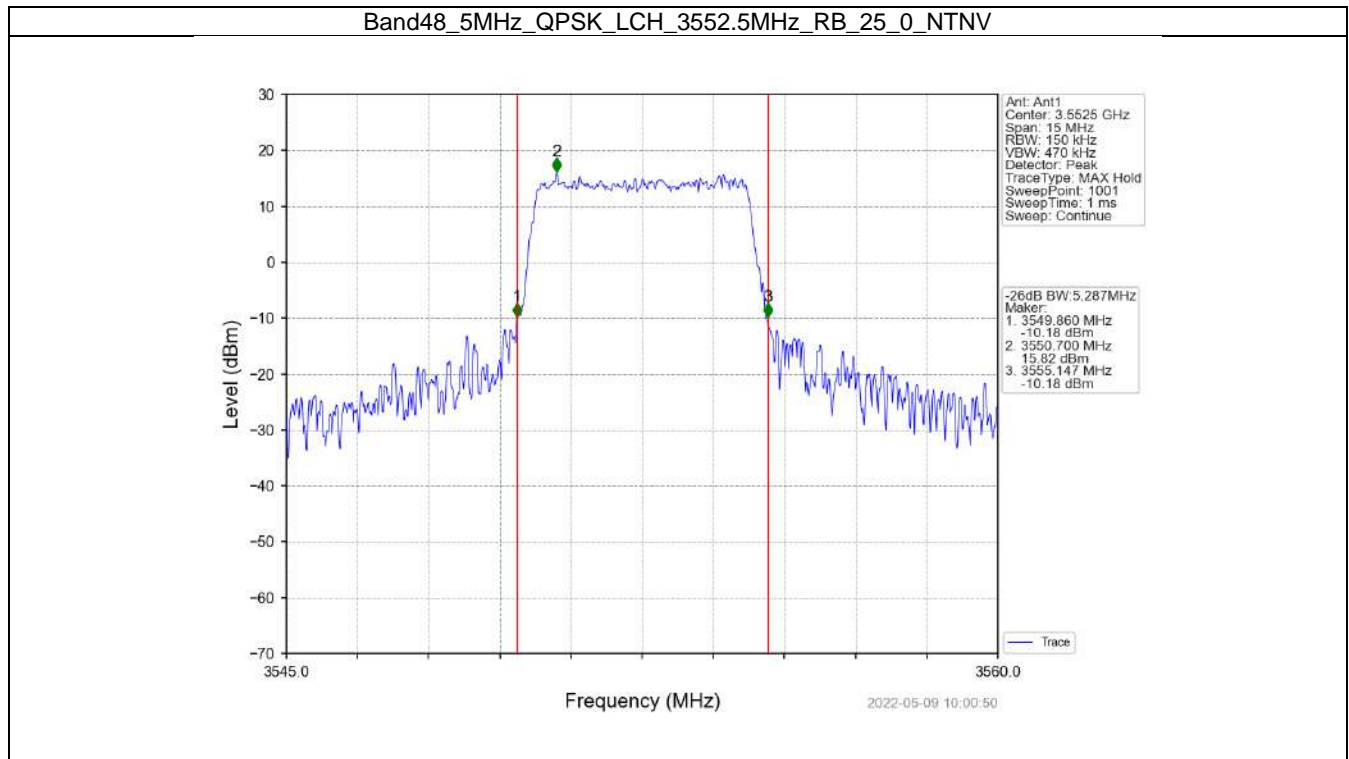

1.2 Band48_XDB

1.2.1 Test Result

Band: 48 / NTNV						
Bandwidth (MHz)	Modulation	Frequency (MHz)	RB Allocation		26dB Bandwidth (MHz)	Verdict
			Size	Offset	Result	
5	QPSK	3552.5	25	0	5.287	Pass
		3625	25	0	5.174	Pass
		3697.5	25	0	5.205	Pass
	16QAM	3552.5	25	0	5.707	Pass
		3625	25	0	5.421	Pass
		3697.5	25	0	5.194	Pass
10	QPSK	3555	50	0	10.257	Pass
		3625	50	0	10.632	Pass
		3695	50	0	11.570	Pass
	16QAM	3555	50	0	12.065	Pass
		3625	50	0	10.827	Pass
		3695	50	0	10.556	Pass
15	QPSK	3557.5	75	0	16.696	Pass
		3625	75	0	14.878	Pass
		3692.5	75	0	16.584	Pass
	16QAM	3557.5	75	0	17.382	Pass
		3625	75	0	15.512	Pass
		3692.5	75	0	16.249	Pass
20	QPSK	3560	100	0	20.761	Pass
		3625	100	0	19.814	Pass
		3690	100	0	19.834	Pass
	16QAM	3560	100	0	21.447	Pass
		3625	100	0	21.440	Pass
		3690	100	0	19.782	Pass

1.2.2 Test Graph