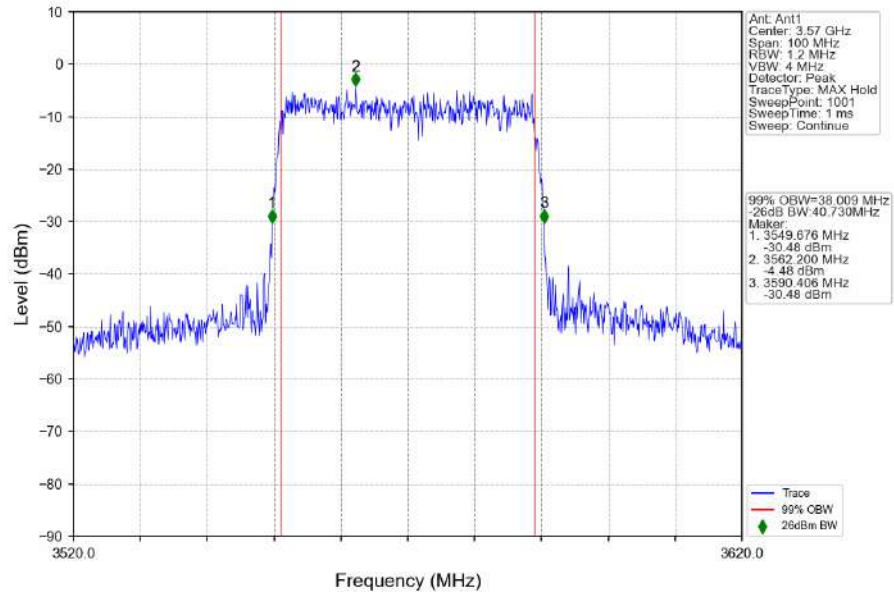

n48_30kHz_SISO_NTNV_40MHz_CP-OFDM 64 QAM_3570MHz_Outer_Full