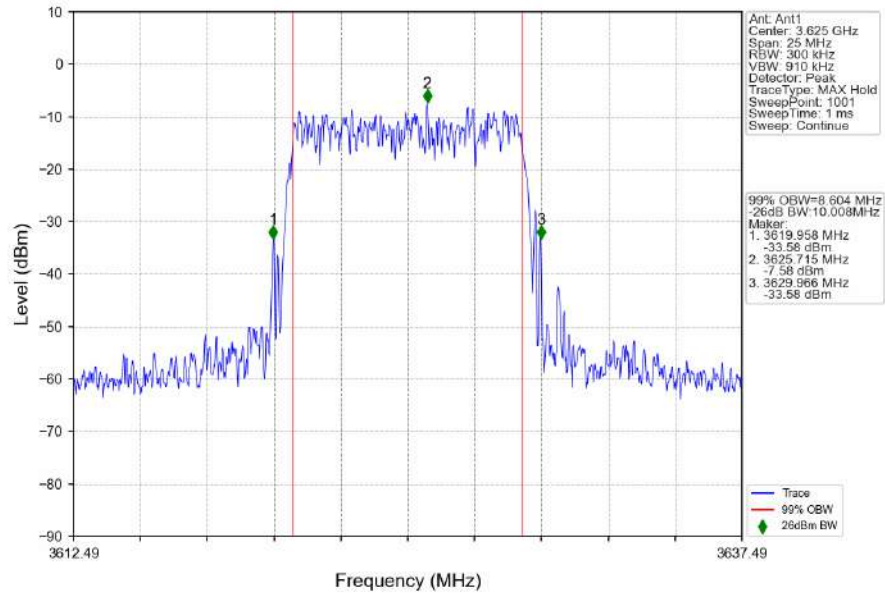

n48_30kHz_SISO_NTNV_10MHz_CP-OFDM_256_QAM_3624.99MHz_Outer_Full