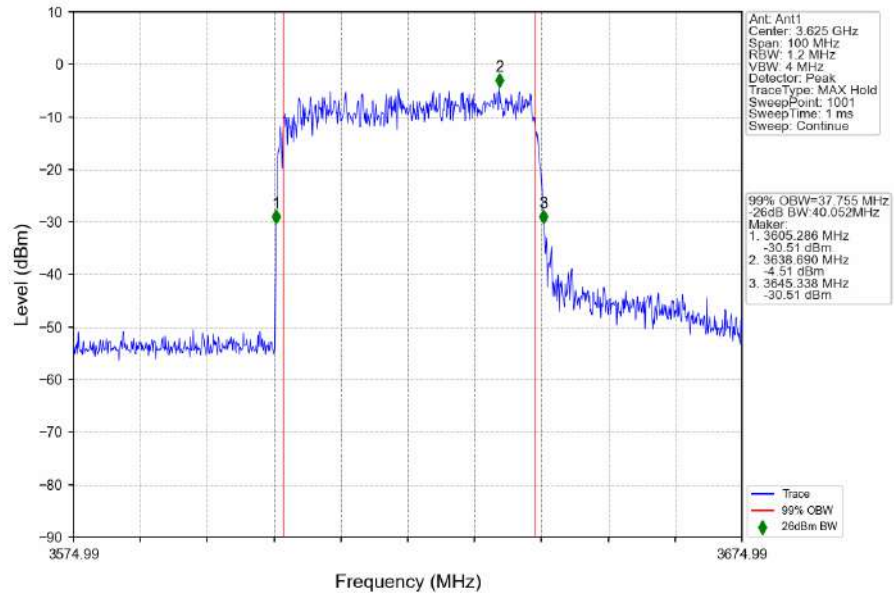

n48_30kHz_SISO_NTNV_40MHz_CP-OFDM 64 QAM_3624.99MHz_Outer_Full