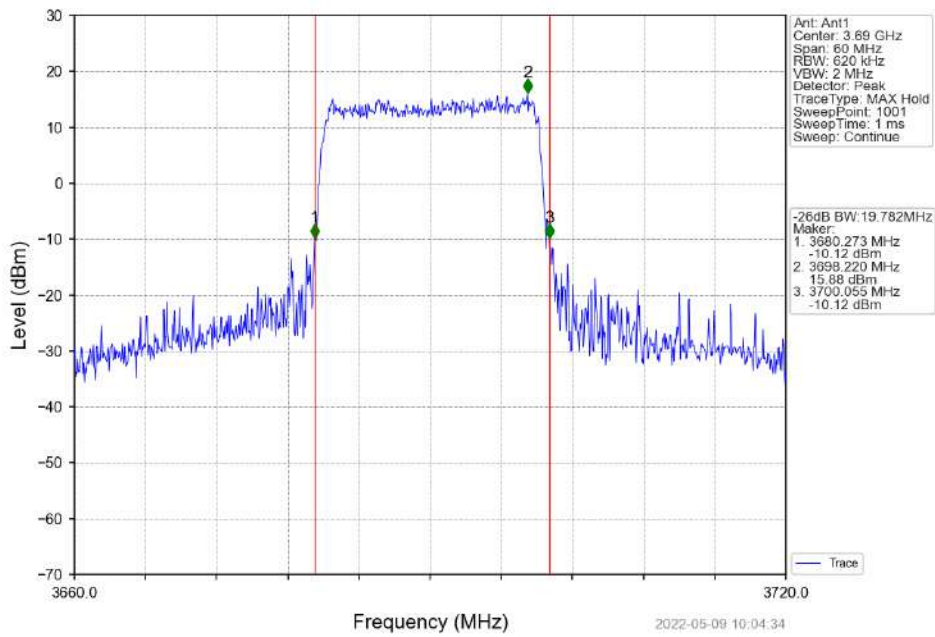

Band48_15MHz_16QAM_HCH_3692.5MHz_RB_75_0_NTNV

Band48_20MHz_QPSK_LCH_3560MHz_RB_100_0_NTNV

Band48_20MHz_QPSK_MCH_3625MHz_RB_100_0_NTNV

Band48_20MHz_QPSK_HCH_3690MHz_RB_100_0_NTNV

Band48_20MHz_16QAM_LCH_3560MHz_RB_100_0_NTNV

Band48_20MHz_16QAM_MCH_3625MHz_RB_100_0_NTNV

Band48_20MHz_16QAM_HCH_3690MHz_RB_100_0_NTNV

5G NR N48

1. 99% & 26dB Bandwidth

1.1 30k_SISO_10MHz_NTNV

1.1.1 Test Result

5G NR n48 SCS=30kHz SISO 10MHz NTN						
Modulation	Frequency (MHz)	RB Allocation	99% Bandwidth (MHz)	26dB Bandwidth (MHz)	Limit (MHz)	Verdict
DFT-s-OFDM QPSK	3555	Outer_Full	8.71	10.42	/	Pass
	3624.99	Outer_Full	8.73	10.14	/	Pass
	3694.98	Outer_Full	8.66	9.59	/	Pass
DFT-s-OFDM 16 QAM	3555	Outer_Full	8.74	9.97	/	Pass
	3624.99	Outer_Full	8.64	9.67	/	Pass
	3694.98	Outer_Full	8.73	9.74	/	Pass
DFT-s-OFDM 64 QAM	3555	Outer_Full	8.72	10.20	/	Pass
	3624.99	Outer_Full	8.57	9.67	/	Pass
	3694.98	Outer_Full	8.64	9.26	/	Pass
DFT-s-OFDM 256 QAM	3555	Outer_Full	8.71	10.12	/	Pass
	3624.99	Outer_Full	8.59	9.39	/	Pass
	3694.98	Outer_Full	8.66	9.43	/	Pass
CP-OFDM QPSK	3555	Outer_Full	8.74	10.24	/	Pass
	3624.99	Outer_Full	8.72	9.88	/	Pass
	3694.98	Outer_Full	8.58	9.88	/	Pass
CP-OFDM 16 QAM	3555	Outer_Full	8.71	10.08	/	Pass
	3624.99	Outer_Full	8.68	9.34	/	Pass
	3694.98	Outer_Full	8.70	9.46	/	Pass
CP-OFDM 64 QAM	3555	Outer_Full	8.72	10.02	/	Pass
	3624.99	Outer_Full	8.69	9.88	/	Pass
	3694.98	Outer_Full	8.69	9.25	/	Pass
CP-OFDM 256 QAM	3555	Outer_Full	8.70	10.25	/	Pass
	3624.99	Outer_Full	8.60	10.01	/	Pass
	3694.98	Outer_Full	8.65	9.90	/	Pass