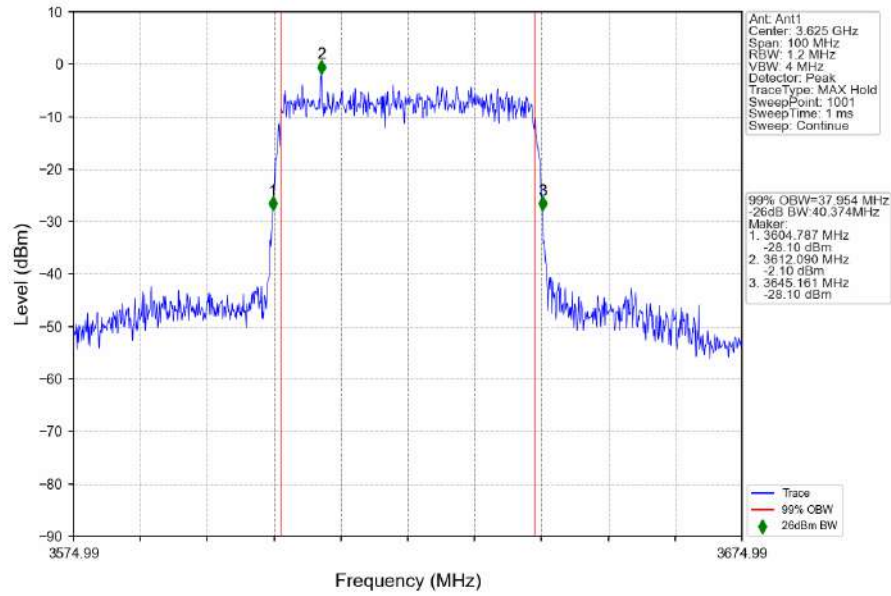

n48_30kHz_SISO_NTNV_40MHz_CP-OFDM QPSK_3624.99MHz_Outer_Full

n48_30kHz_SISO_NTNV_40MHz_CP-OFDM QPSK_3679.98MHz_Outer_Full

n48_30kHz_SISO_NTNV_40MHz_CP-OFDM 16 QAM_3570MHz_Outer_Full

n48_30kHz_SISO_NTNV_40MHz_CP-OFDM_16 QAM_3624.99MHz_Outer_Full