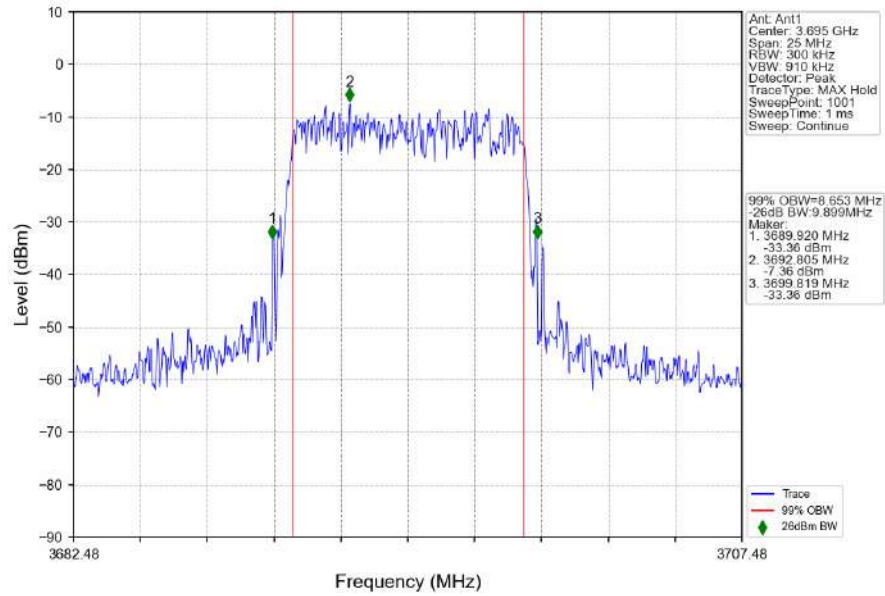

n48_30kHz_SISO_NTNV_10MHz_CP-OFDM_256_QAM_3694.98MHz_Outer_Full