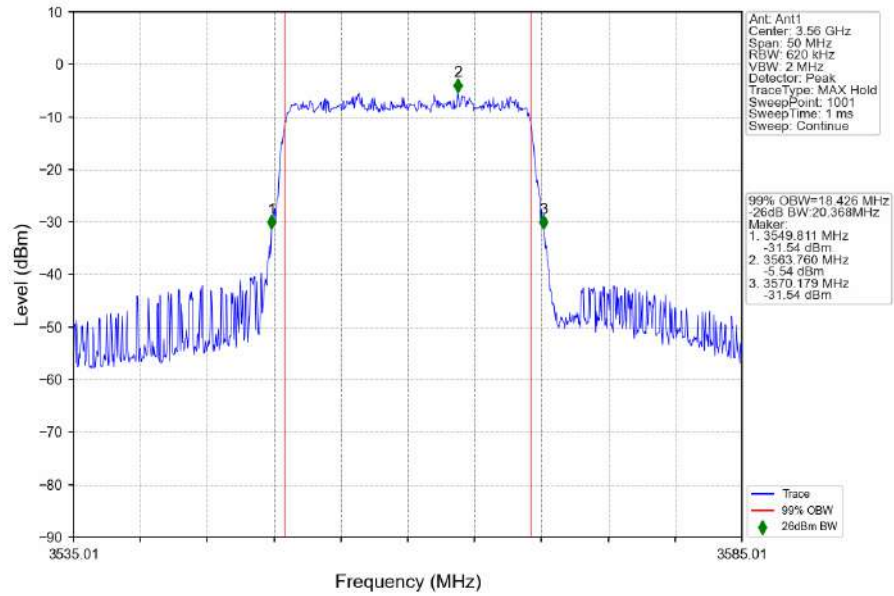

n48_30kHz_SISO_NTNV_20MHz_CP-OFDM 256 QAM_3560.01MHz_Outer_Full