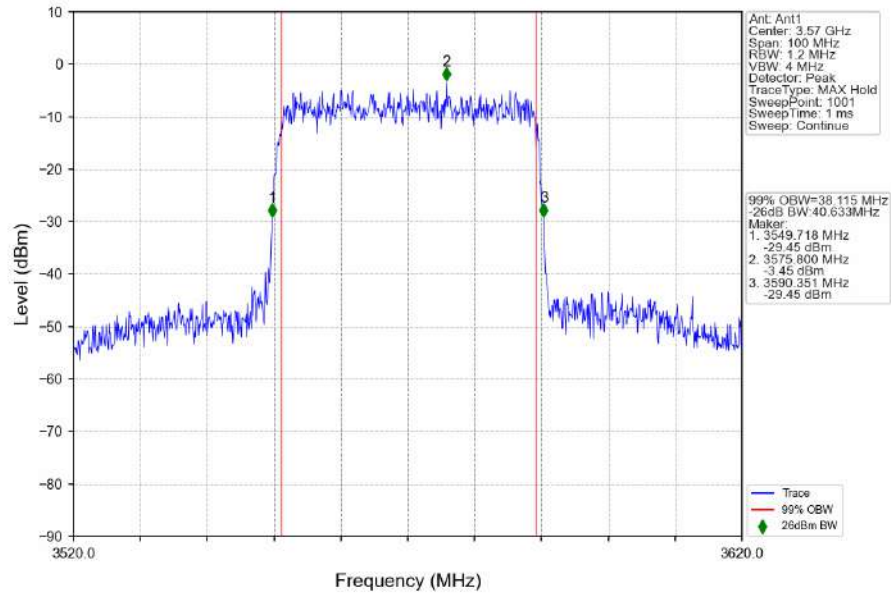

n48_30kHz_SISO_NTNV_40MHz_DFT-s-OFDM 256 QAM_3570MHz_Outer_Full

n48_30kHz_SISO_NTNV_40MHz_DFT-s-OFDM_256_QAM_3624.99MHz_Outer_Full

n48_30kHz_SISO_NTNV_40MHz_DFT-s-OFDM_256_QAM_3679.98MHz_Outer_Full

n48_30kHz_SISO_NTNV_40MHz_CP-OFDM QPSK_3570MHz_Outer_Full