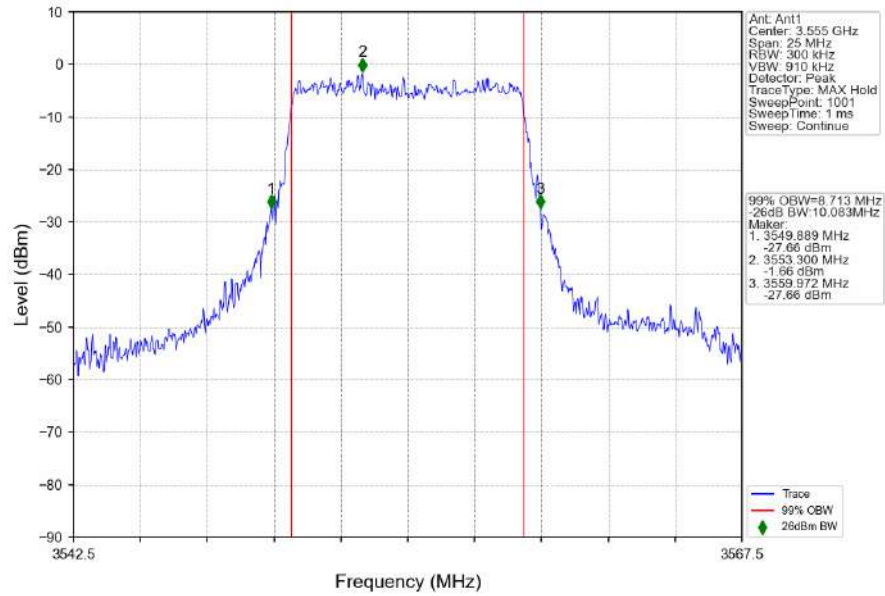

n48_30kHz_SISO_NTNV_10MHz_CP-OFDM 16 QAM_3555MHz_Outer_Full