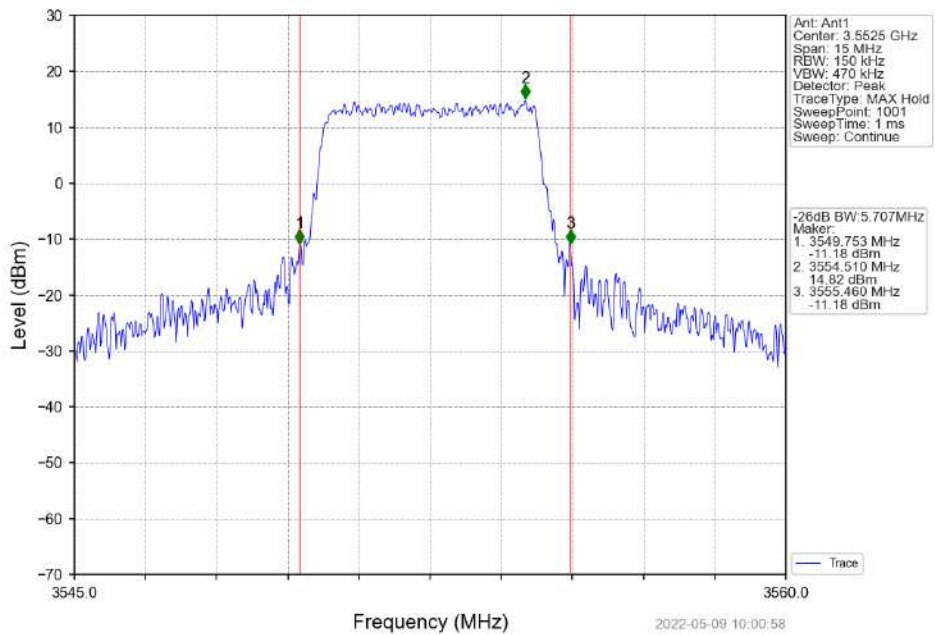

Band48_5MHz_16QAM_LCH_3552.5MHz_RB_25_0_NTNV