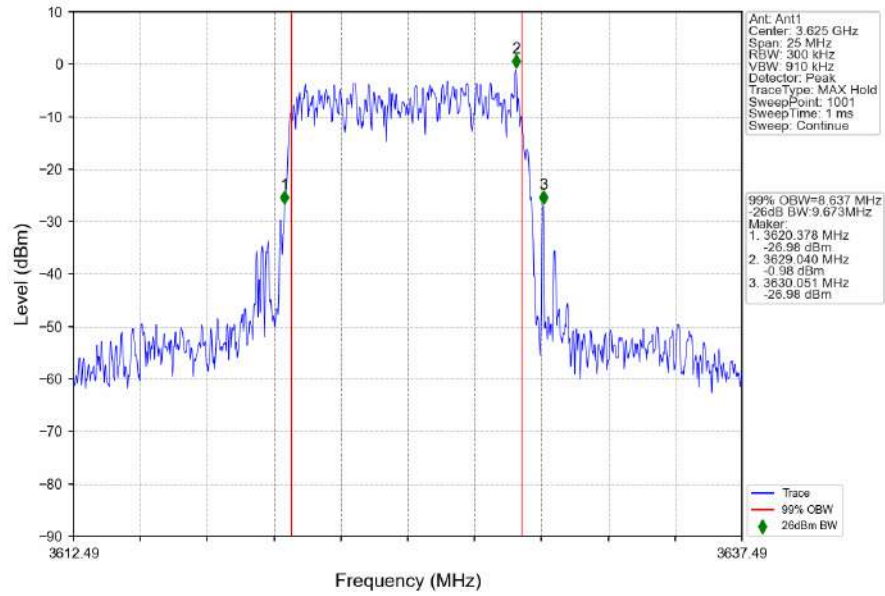

1.1.2 Test Graph

n48_30kHz_SISO_NTNV_10MHz_DFT-s-OFDM QPSK_3694.98MHz_Outer_Full

n48_30kHz_SISO_NTNV_10MHz_DFT-s-OFDM 16 QAM_3555MHz_Outer_Full

n48_30kHz_SISO_NTNV_10MHz_DFT-s-OFDM_16_QAM_3624.99MHz_Outer_Full