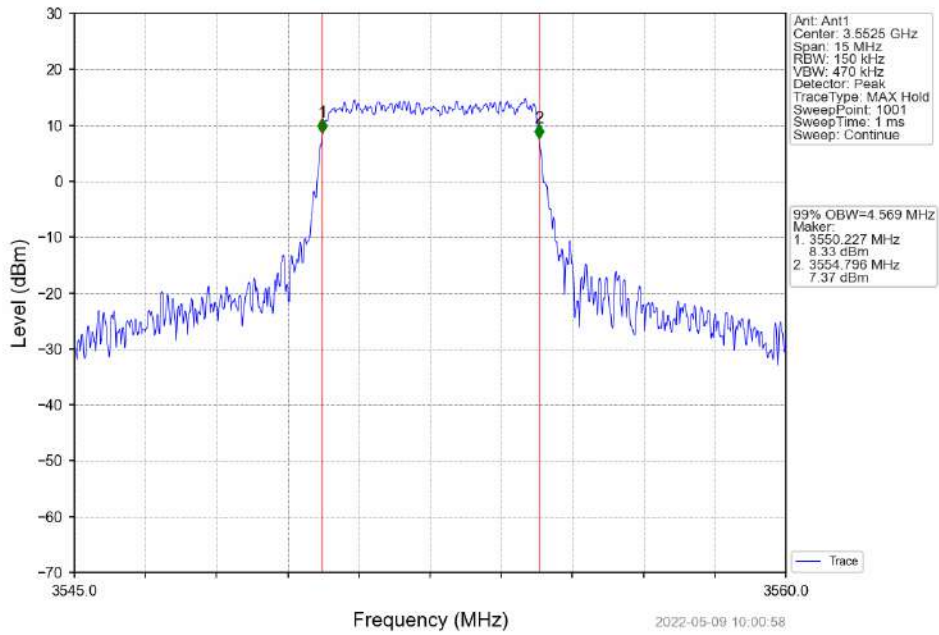

Band48_5MHz_16QAM_LCH_3552.5MHz_RB_25_0_NTNV