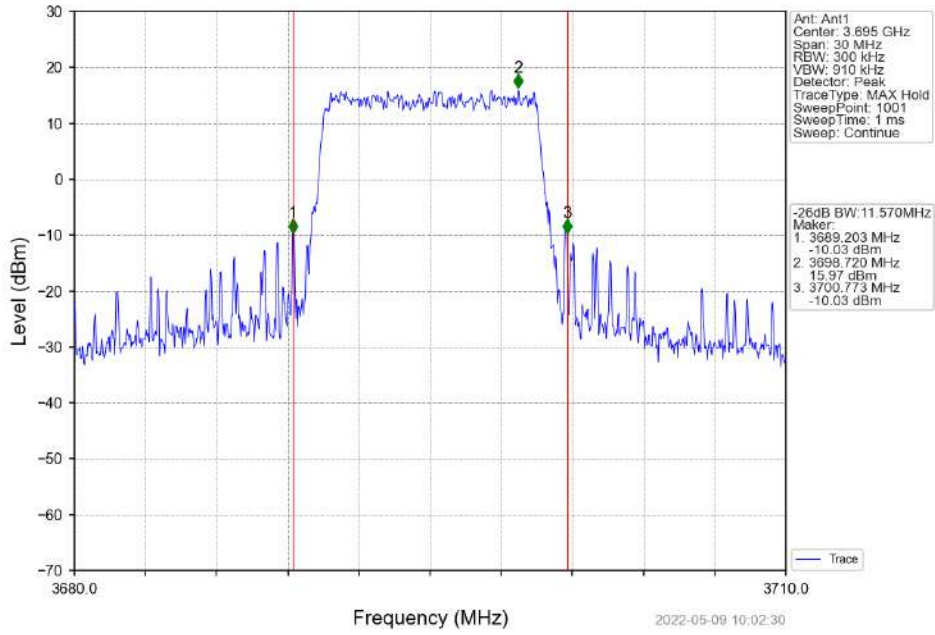

Band48_10MHz_QPSK_HCH_3695MHz_RB_50_0_NTNV