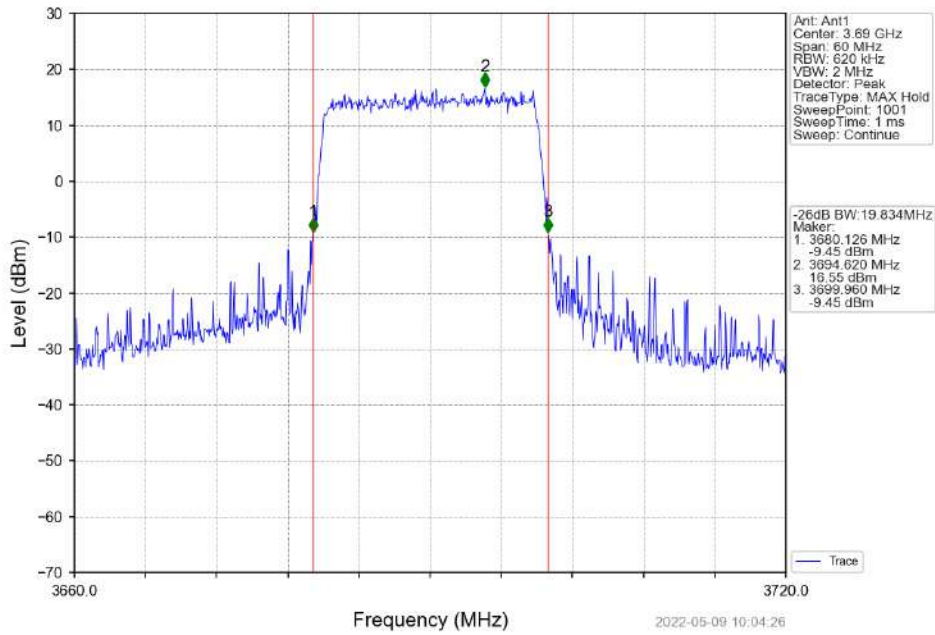

Band48_15MHz_16QAM_HCH_3692.5MHz_RB_75_0_NTNV

Band48_20MHz_QPSK_LCH_3560MHz_RB_100_0_NTNV

Band48_20MHz_QPSK_MCH_3625MHz_RB_100_0_NTNV

Band48_20MHz_QPSK_HCH_3690MHz_RB_100_0_NTNV

Band48_20MHz_16QAM_LCH_3560MHz_RB_100_0_NTNV

Band48_20MHz_16QAM_MCH_3625MHz_RB_100_0_NTNV

Band48_20MHz_16QAM_HCH_3690MHz_RB_100_0_NTNV

5G NR N48

1. 99% & 26dB Bandwidth

1.1 30k_SISO_10MHz_NTNV

1.1.1 Test Result

5G NR n48 SCS=30kHz SISO 10MHz NTN						
Modulation	Frequency (MHz)	RB Allocation	99% Bandwidth (MHz)	26dB Bandwidth (MHz)	Limit (MHz)	Verdict
DFT-s-OFDM QPSK	3555	Outer_Full	8.71	10.42	/	Pass
	3624.99	Outer_Full	8.73	10.14	/	Pass
	3694.98	Outer_Full	8.66	9.59	/	Pass
DFT-s-OFDM 16 QAM	3555	Outer_Full	8.74	9.97	/	Pass
	3624.99	Outer_Full	8.64	9.67	/	Pass
	3694.98	Outer_Full	8.73	9.74	/	Pass
DFT-s-OFDM 64 QAM	3555	Outer_Full	8.72	10.20	/	Pass
	3624.99	Outer_Full	8.57	9.67	/	Pass
	3694.98	Outer_Full	8.64	9.26	/	Pass
DFT-s-OFDM 256 QAM	3555	Outer_Full	8.71	10.12	/	Pass
	3624.99	Outer_Full	8.59	9.39	/	Pass
	3694.98	Outer_Full	8.66	9.43	/	Pass
CP-OFDM QPSK	3555	Outer_Full	8.74	10.24	/	Pass
	3624.99	Outer_Full	8.72	9.88	/	Pass
	3694.98	Outer_Full	8.58	9.88	/	Pass
CP-OFDM 16 QAM	3555	Outer_Full	8.71	10.08	/	Pass
	3624.99	Outer_Full	8.68	9.34	/	Pass
	3694.98	Outer_Full	8.70	9.46	/	Pass
CP-OFDM 64 QAM	3555	Outer_Full	8.72	10.02	/	Pass
	3624.99	Outer_Full	8.69	9.88	/	Pass
	3694.98	Outer_Full	8.69	9.25	/	Pass
CP-OFDM 256 QAM	3555	Outer_Full	8.70	10.25	/	Pass
	3624.99	Outer_Full	8.60	10.01	/	Pass
	3694.98	Outer_Full	8.65	9.90	/	Pass