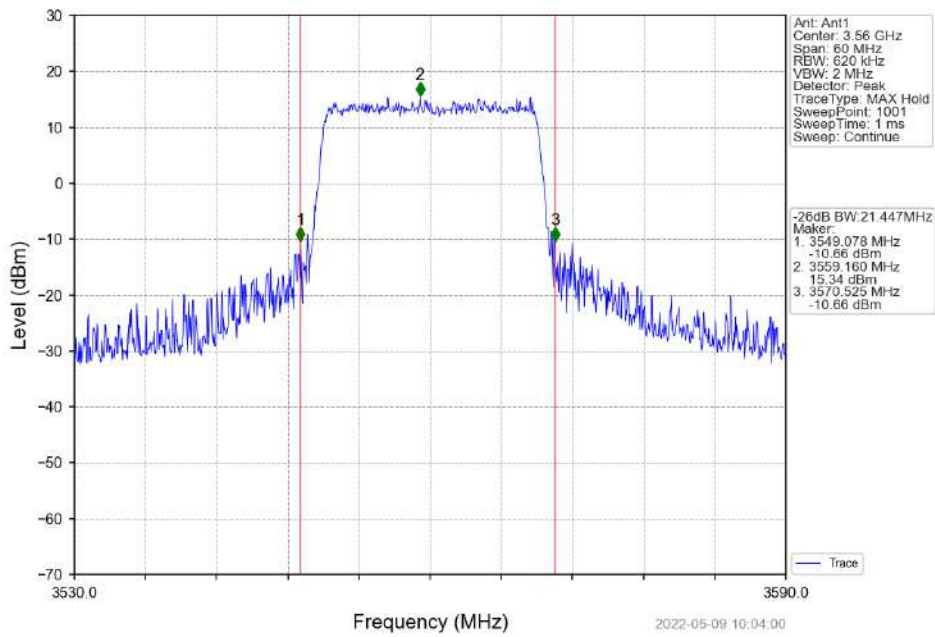

Band48_20MHz_16QAM_MCH_3625MHz_RB_100_0_NTNV

Band48_20MHz_16QAM_HCH_3690MHz_RB_100_0_NTNV

4. 99% & 26dB Bandwidth

4.1 Band48_OBW

4.1.1 Test Result

report_checked	report_checked	report_checked	report_checked	report_checked	report_checked	report_checked
report_checked	report_checked	report_checked	report_checked	report_checked	99% Occupied Bandwidth (MHz)	report_checked
report_checked	report_checked	report_checked	Size	Offset	Result	report_checked
report_checked	report_checked	3552.5	25	0	4.575	Pass
report_checked	report_checked	3625	25	0	4.561	Pass
report_checked	report_checked	3697.5	25	0	4.568	Pass
report_checked	report_checked	3552.5	25	0	4.569	Pass
report_checked	report_checked	3625	25	0	4.567	Pass
report_checked	report_checked	3697.5	25	0	4.554	Pass
report_checked	report_checked	3555	50	0	9.090	Pass
report_checked	report_checked	3625	50	0	9.043	Pass
report_checked	report_checked	3695	50	0	9.051	Pass
report_checked	report_checked	3555	50	0	9.115	Pass
report_checked	report_checked	3625	50	0	9.064	Pass
report_checked	report_checked	3695	50	0	9.074	Pass
report_checked	report_checked	3557.5	75	0	13.638	Pass
report_checked	report_checked	3625	75	0	13.576	Pass
report_checked	report_checked	3692.5	75	0	13.615	Pass
report_checked	report_checked	3557.5	75	0	13.617	Pass
report_checked	report_checked	3625	75	0	13.550	Pass
report_checked	report_checked	3692.5	75	0	13.629	Pass
report_checked	report_checked	3560	100	0	18.155	Pass
report_checked	report_checked	3625	100	0	18.066	Pass
report_checked	report_checked	3690	100	0	18.045	Pass
report_checked	report_checked	3560	100	0	18.125	Pass
report_checked	report_checked	3625	100	0	18.171	Pass
report_checked	report_checked	3690	100	0	18.082	Pass