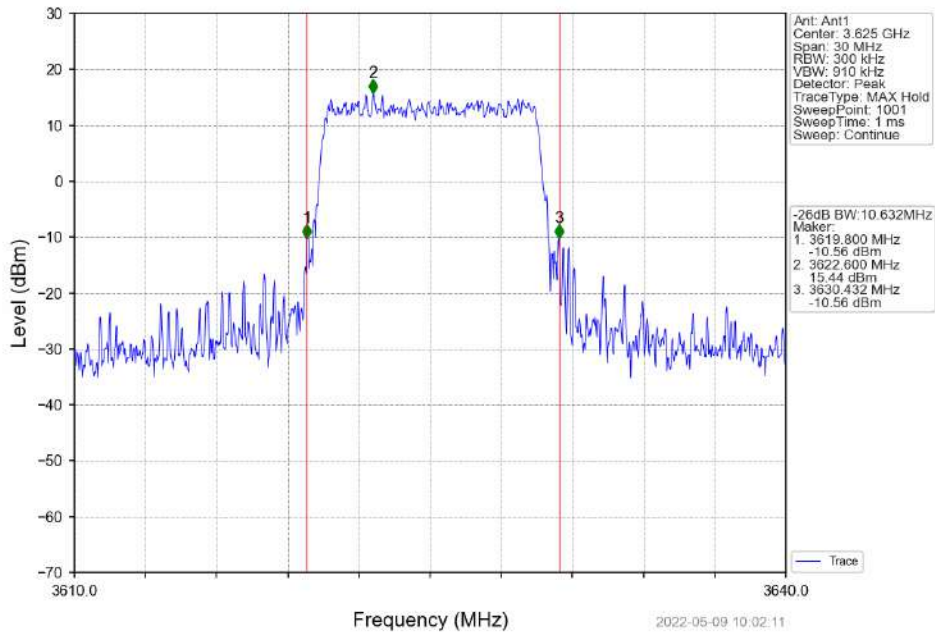

Band48_10MHz_QPSK_MCH_3625MHz_RB_50_0_NTNV