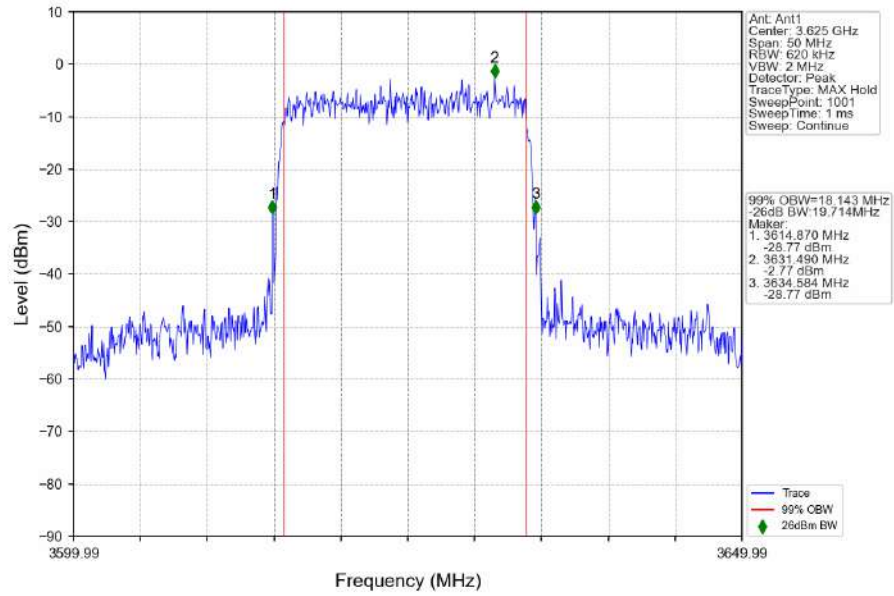

n48_30kHz_SISO_NTNV_20MHz_DFT-s-OFDM_16_QAM_3624.99MHz_Outer_Full