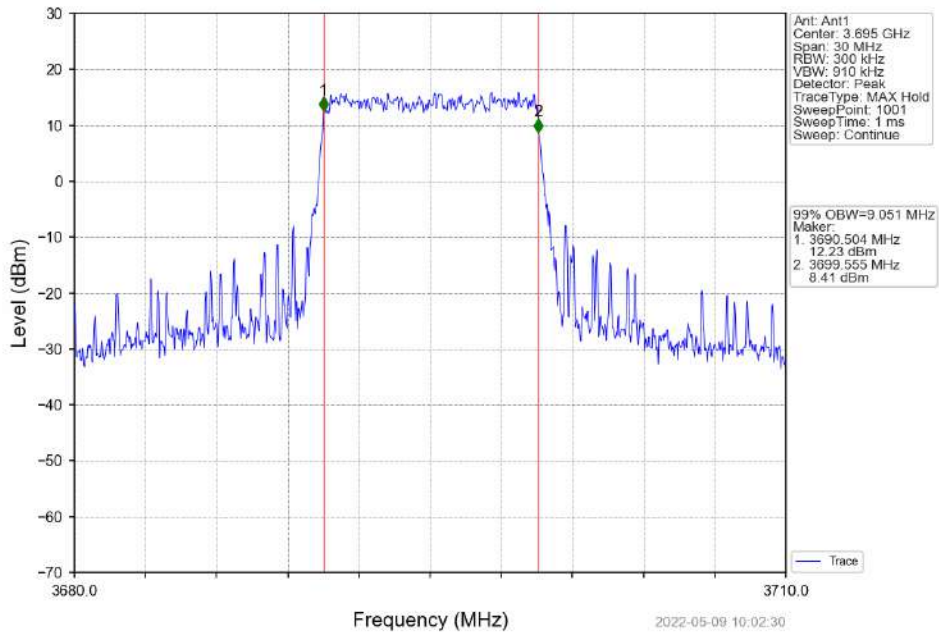

Band48_10MHz_QPSK_HCH_3695MHz_RB_50_0_NTNV