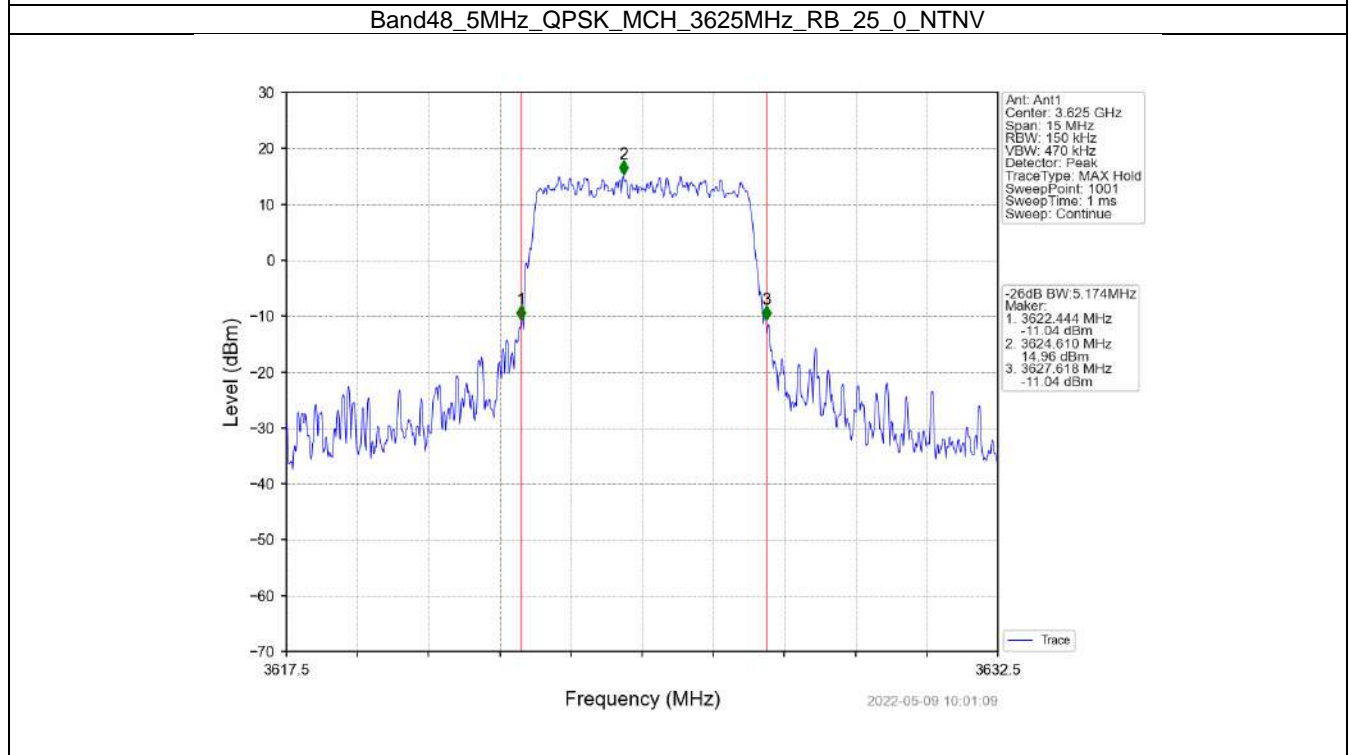

1.2 Band48_XDB

1.2.1 Test Result

Band: 48 / NTNV						
Bandwidth (MHz)	Modulation	Frequency (MHz)	RB Allocation		26dB Bandwidth (MHz)	Verdict
			Size	Offset	Result	
5	QPSK	3552.5	25	0	5.287	Pass
		3625	25	0	5.174	Pass
		3697.5	25	0	5.205	Pass
	16QAM	3552.5	25	0	5.707	Pass
		3625	25	0	5.421	Pass
		3697.5	25	0	5.194	Pass
10	QPSK	3555	50	0	10.257	Pass
		3625	50	0	10.632	Pass
		3695	50	0	11.570	Pass
	16QAM	3555	50	0	12.065	Pass
		3625	50	0	10.827	Pass
		3695	50	0	10.556	Pass
15	QPSK	3557.5	75	0	16.696	Pass
		3625	75	0	14.878	Pass
		3692.5	75	0	16.584	Pass
	16QAM	3557.5	75	0	17.382	Pass
		3625	75	0	15.512	Pass
		3692.5	75	0	16.249	Pass
20	QPSK	3560	100	0	20.761	Pass
		3625	100	0	19.814	Pass
		3690	100	0	19.834	Pass
	16QAM	3560	100	0	21.447	Pass
		3625	100	0	21.440	Pass
		3690	100	0	19.782	Pass

1.2.2 Test Graph