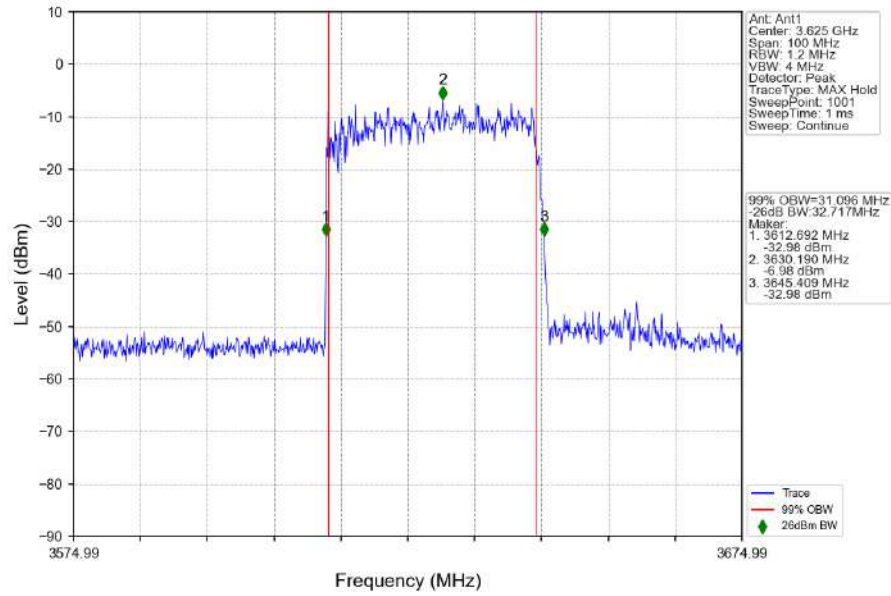

n48_30kHz_SISO_NTNV_40MHz_CP-OFDM_256_QAM_3624.99MHz_Outer_Full