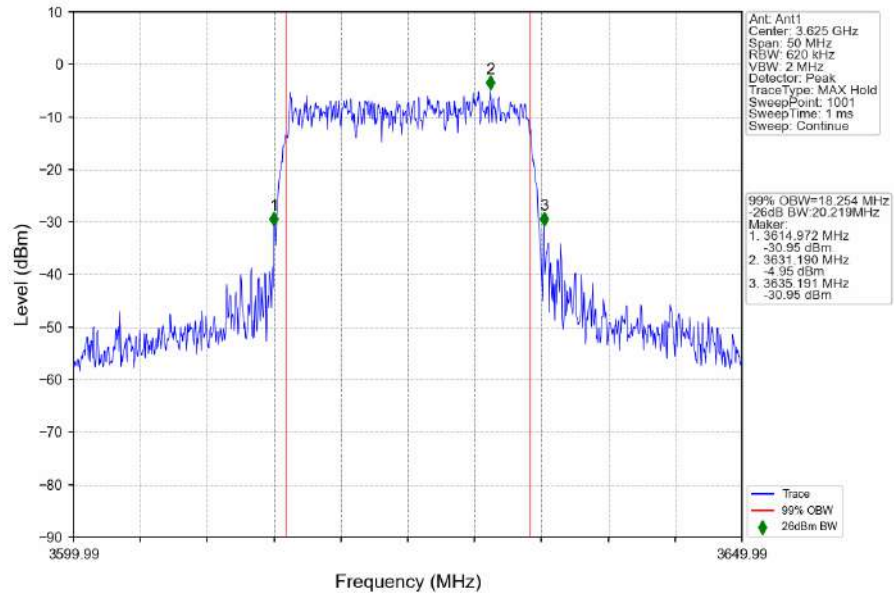

n48_30kHz_SISO_NTNV_20MHz_CP-OFDM 64 QAM_3624.99MHz_Outer_Full