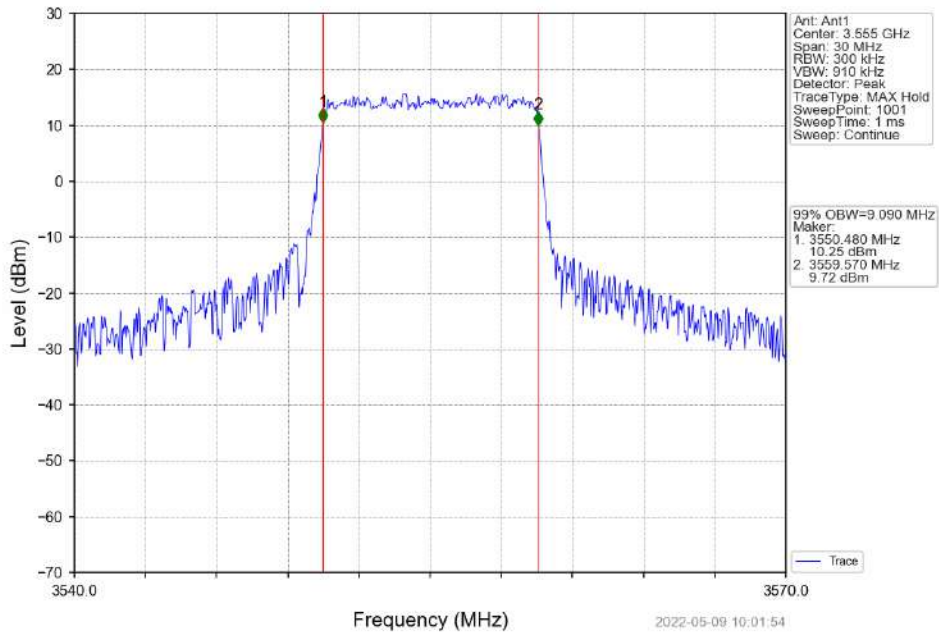

4.1.2 Test Graph

Band48_5MHz_QPSK_HCH_3697.5MHz_RB_25_0_NTNV

Band48_5MHz_16QAM_LCH_3552.5MHz_RB_25_0_NTNV

Band48_5MHz_16QAM_MCH_3625MHz_RB_25_0_NTNV

Band48_5MHz_16QAM_HCH_3697.5MHz_RB_25_0_NTNV

Band48_10MHz_QPSK_LCH_3555MHz_RB_50_0_NTNV