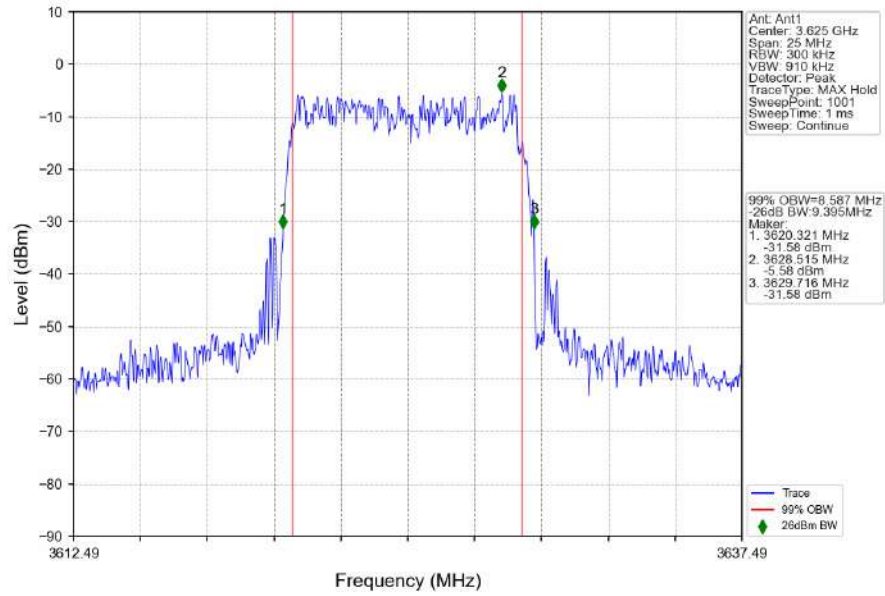

n48_30kHz_SISO_NTNV_10MHz_DFT-s-OFDM_256_QAM_3624.99MHz_Outer_Full