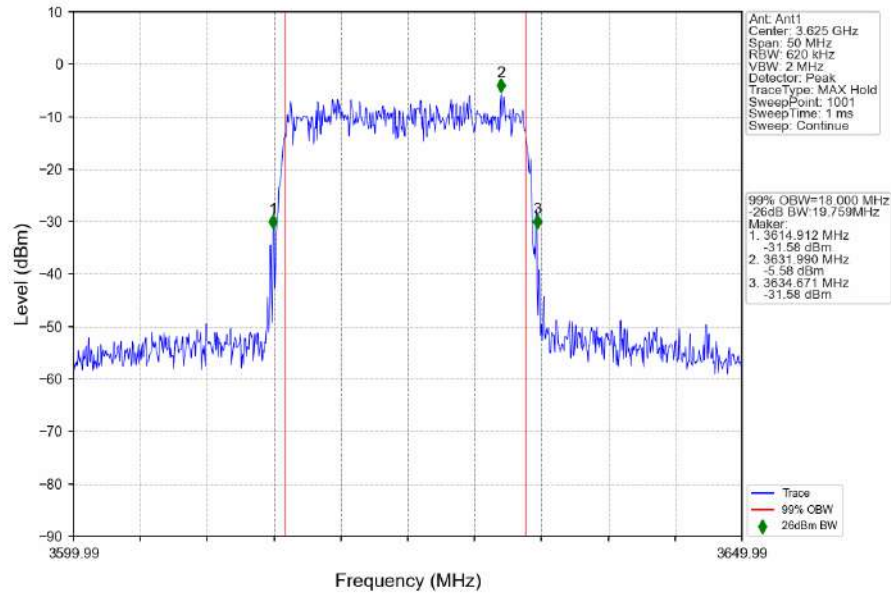

n48_30kHz_SISO_NTNV_20MHz_DFT-s-OFDM 64 QAM_3624.99MHz_Outer_Full

n48_30kHz_SISO_NTNV_20MHz_DFT-s-OFDM 64 QAM_3690MHz_Outer_Full

n48_30kHz_SISO_NTNV_20MHz_DFT-s-OFDM 256 QAM_3560.01MHz_Outer_Full

n48_30kHz_SISO_NTNV_20MHz_DFT-s-OFDM_256_QAM_3624.99MHz_Outer_Full