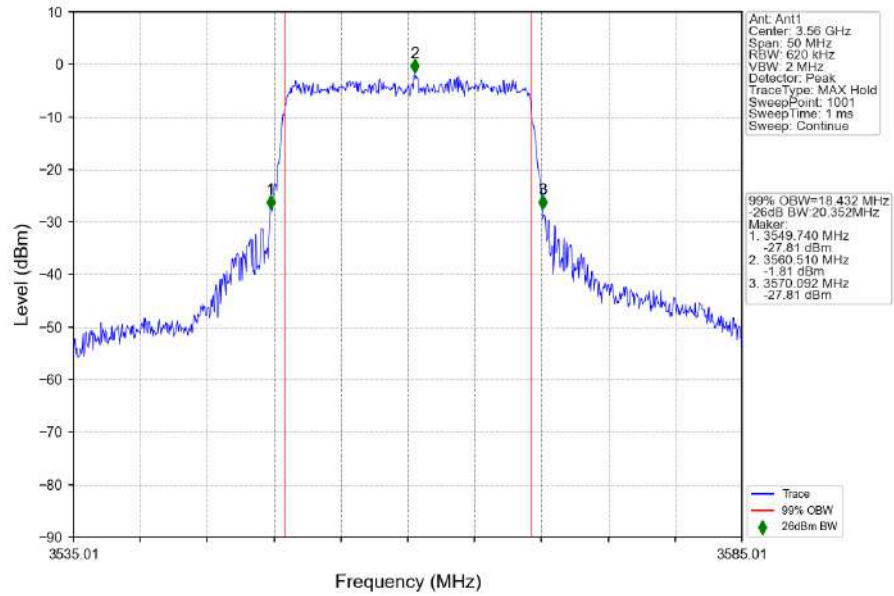

n48_30kHz_SISO_NTNV_20MHz_CP-OFDM 16 QAM_3560.01MHz_Outer_Full