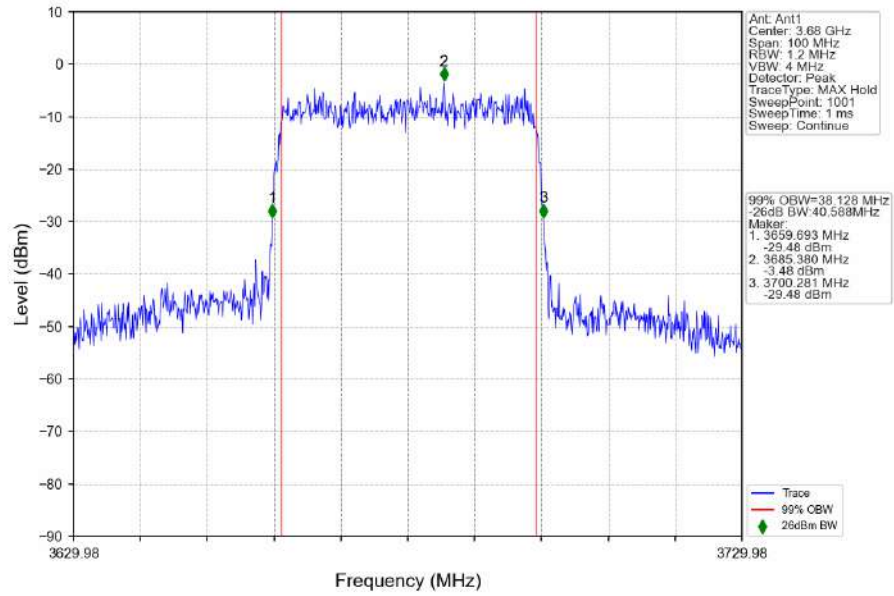

n48_30kHz_SISO_NTNV_40MHz_CP-OFDM_16 QAM_3679.98MHz_Outer_Full

n48_30kHz_SISO_NTNV_40MHz_CP-OFDM 64 QAM_3570MHz_Outer_Full

n48_30kHz_SISO_NTNV_40MHz_CP-OFDM 64 QAM_3624.99MHz_Outer_Full

n48_30kHz_SISO_NTNV_40MHz_CP-OFDM 64 QAM_3679.98MHz_Outer_Full