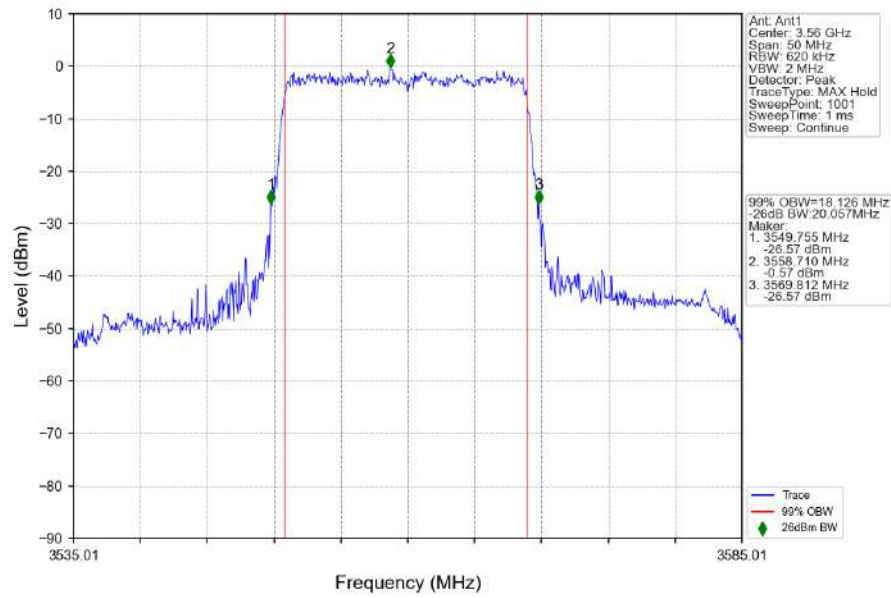

1.2.2 Test Graph

n48_30kHz_SISO_NTNV_20MHz_DFT-s-OFDM QPSK_3560.01MHz_Outer_Full