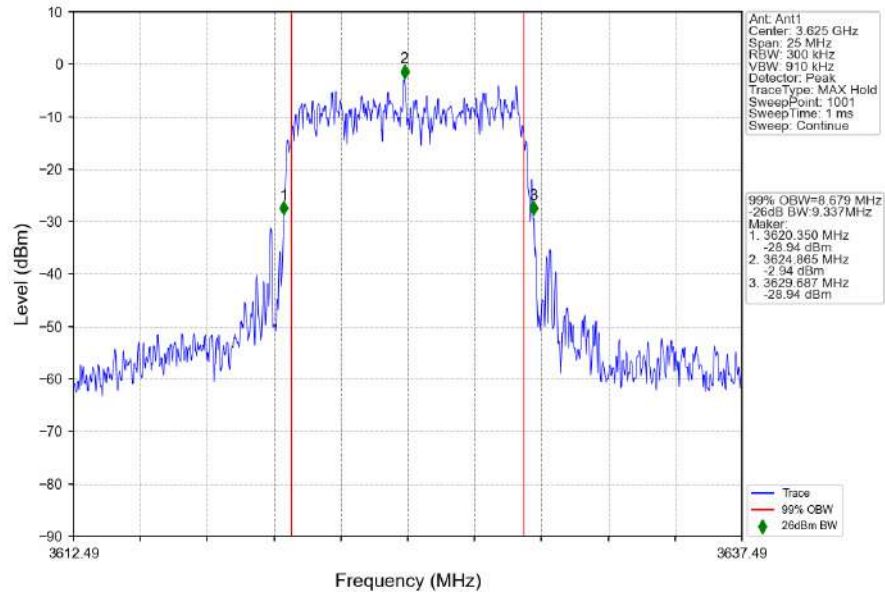

n48_30kHz_SISO_NTNV_10MHz_CP-OFDM QPSK_3624.99MHz_Outer_Full

n48_30kHz_SISO_NTNV_10MHz_CP-OFDM QPSK_3694.98MHz_Outer_Full

n48_30kHz_SISO_NTNV_10MHz_CP-OFDM 16 QAM_3555MHz_Outer_Full

n48_30kHz_SISO_NTNV_10MHz_CP-OFDM_16_QAM_3624.99MHz_Outer_Full