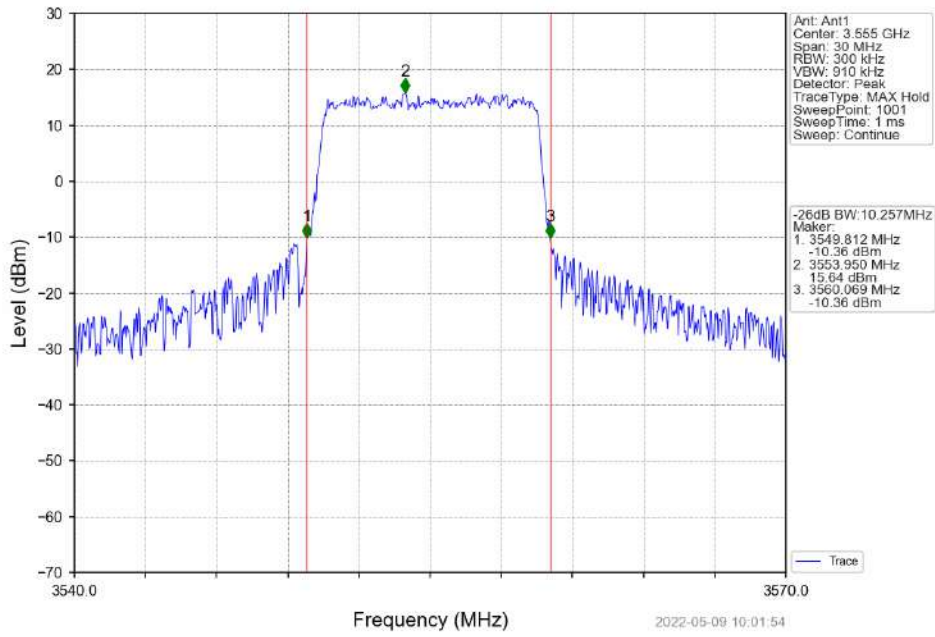

4.2.2 Test Graph

Band48_5MHz_QPSK_HCH_3697.5MHz_RB_25_0_NTNV

Band48_5MHz_16QAM_LCH_3552.5MHz_RB_25_0_NTNV

Band48_5MHz_16QAM_MCH_3625MHz_RB_25_0_NTNV

Band48_5MHz_16QAM_HCH_3697.5MHz_RB_25_0_NTNV

Band48_10MHz_QPSK_LCH_3555MHz_RB_50_0_NTNV