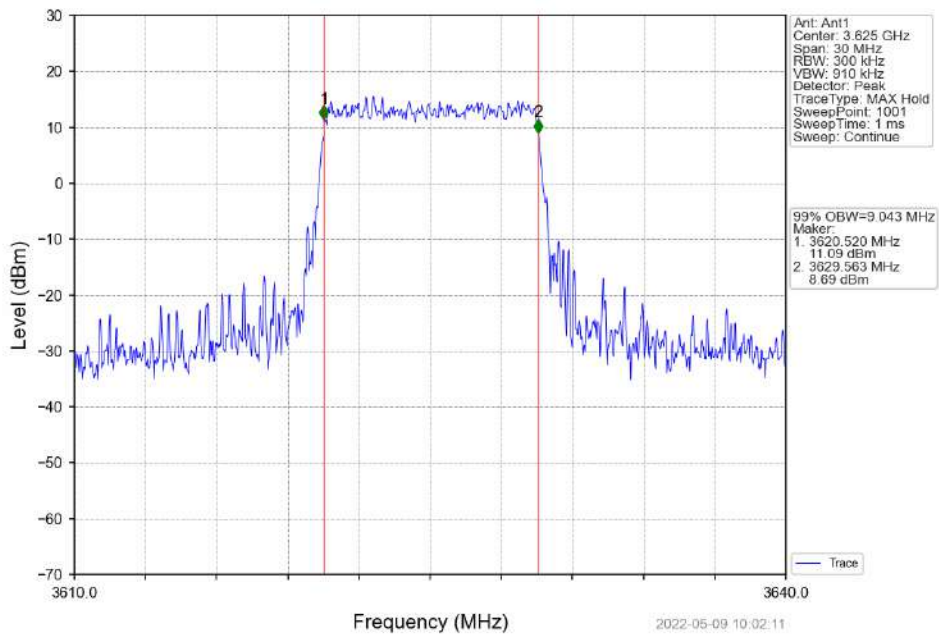

Band48_10MHz_QPSK_MCH_3625MHz_RB_50_0_NTNV