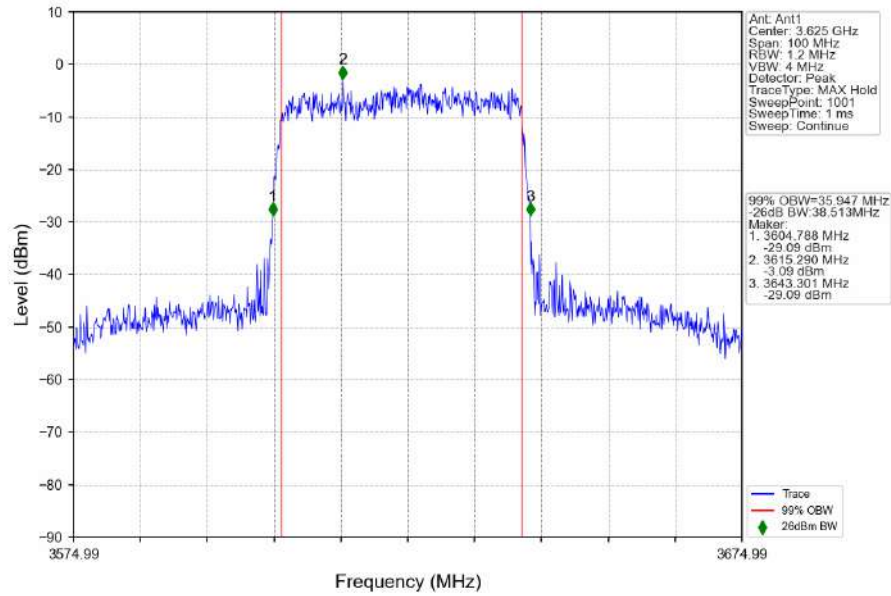

n48_30kHz_SISO_NTNV_40MHz_DFT-s-OFDM 64 QAM_3624.99MHz_Outer_Full