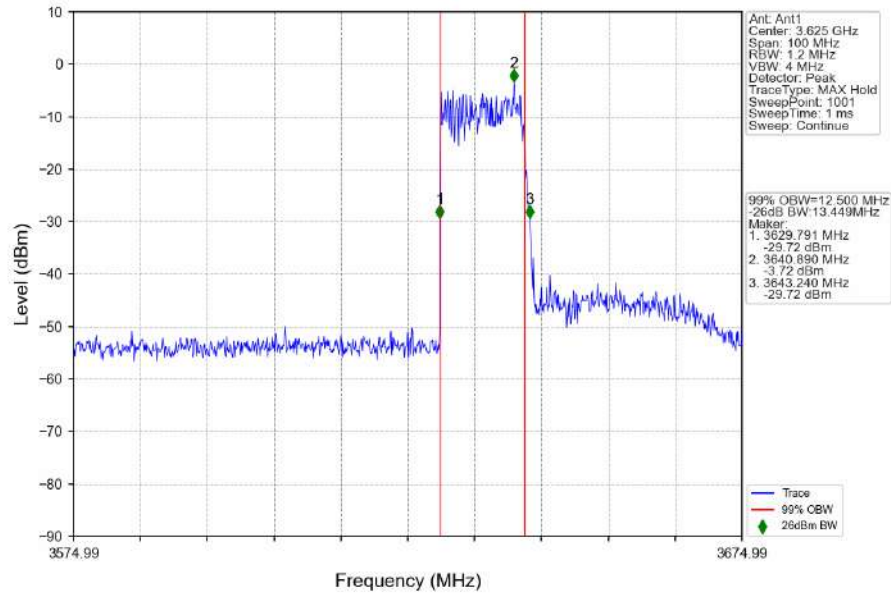

1.3.2 Test Graph

n48_30kHz_SISO_NTNV_40MHz_DFT-s-OFDM QPSK_3679.98MHz_Outer_Full

n48_30kHz_SISO_NTNV_40MHz_DFT-s-OFDM 16 QAM_3570MHz_Outer_Full

n48_30kHz_SISO_NTNV_40MHz_DFT-s-OFDM_16_QAM_3624.99MHz_Outer_Full