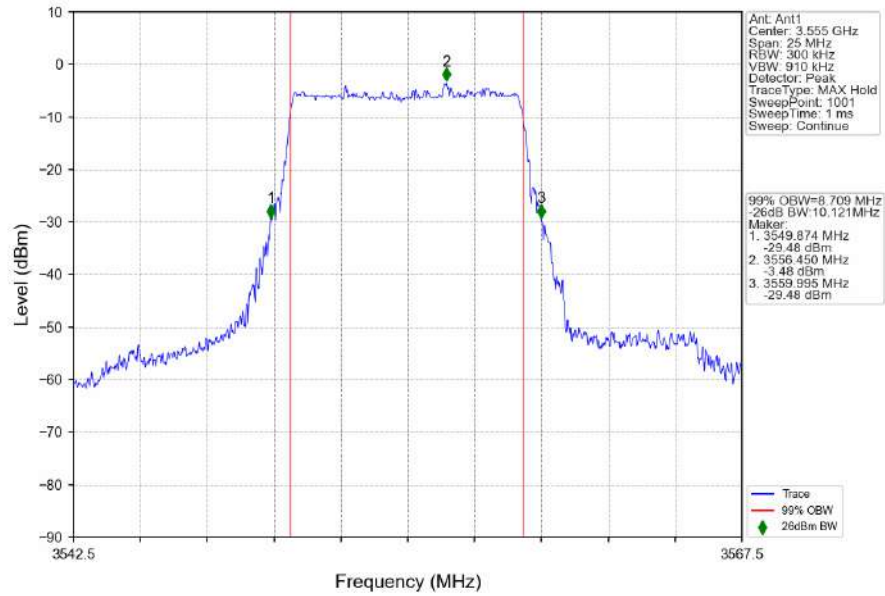

n48_30kHz_SISO_NTNV_10MHz_DFT-s-OFDM 256 QAM_3555MHz_Outer_Full