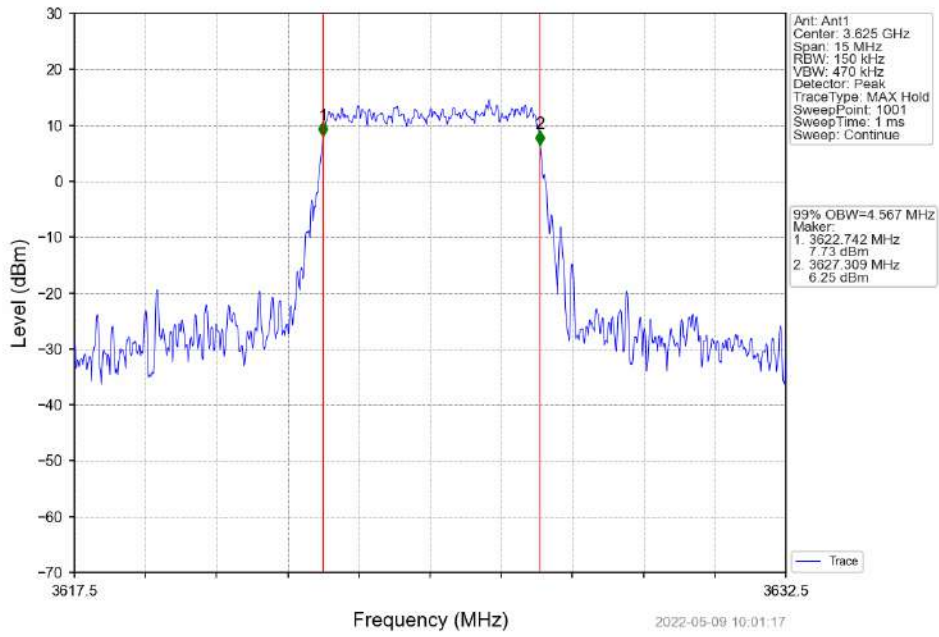

4.1.2 Test Graph

Band48_5MHz_QPSK_HCH_3697.5MHz_RB_25_0_NTNV

Band48_5MHz_16QAM_LCH_3552.5MHz_RB_25_0_NTNV

Band48_5MHz_16QAM_MCH_3625MHz_RB_25_0_NTNV

Band48_5MHz_16QAM_HCH_3697.5MHz_RB_25_0_NTNV

Band48_10MHz_QPSK_LCH_3555MHz_RB_50_0_NTNV