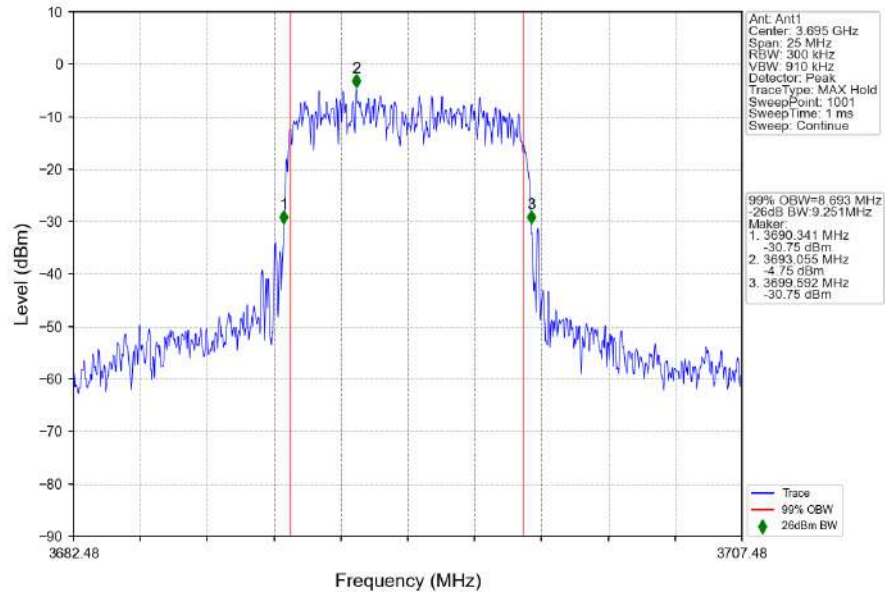

n48_30kHz_SISO_NTNV_10MHz_CP-OFDM_16_QAM_3694.98MHz_Outer_Full

n48_30kHz_SISO_NTNV_10MHz_CP-OFDM 64 QAM_3555MHz_Outer_Full

n48_30kHz_SISO_NTNV_10MHz_CP-OFDM 64 QAM_3624.99MHz_Outer_Full

n48_30kHz_SISO_NTNV_10MHz_CP-OFDM 64 QAM_3694.98MHz_Outer_Full