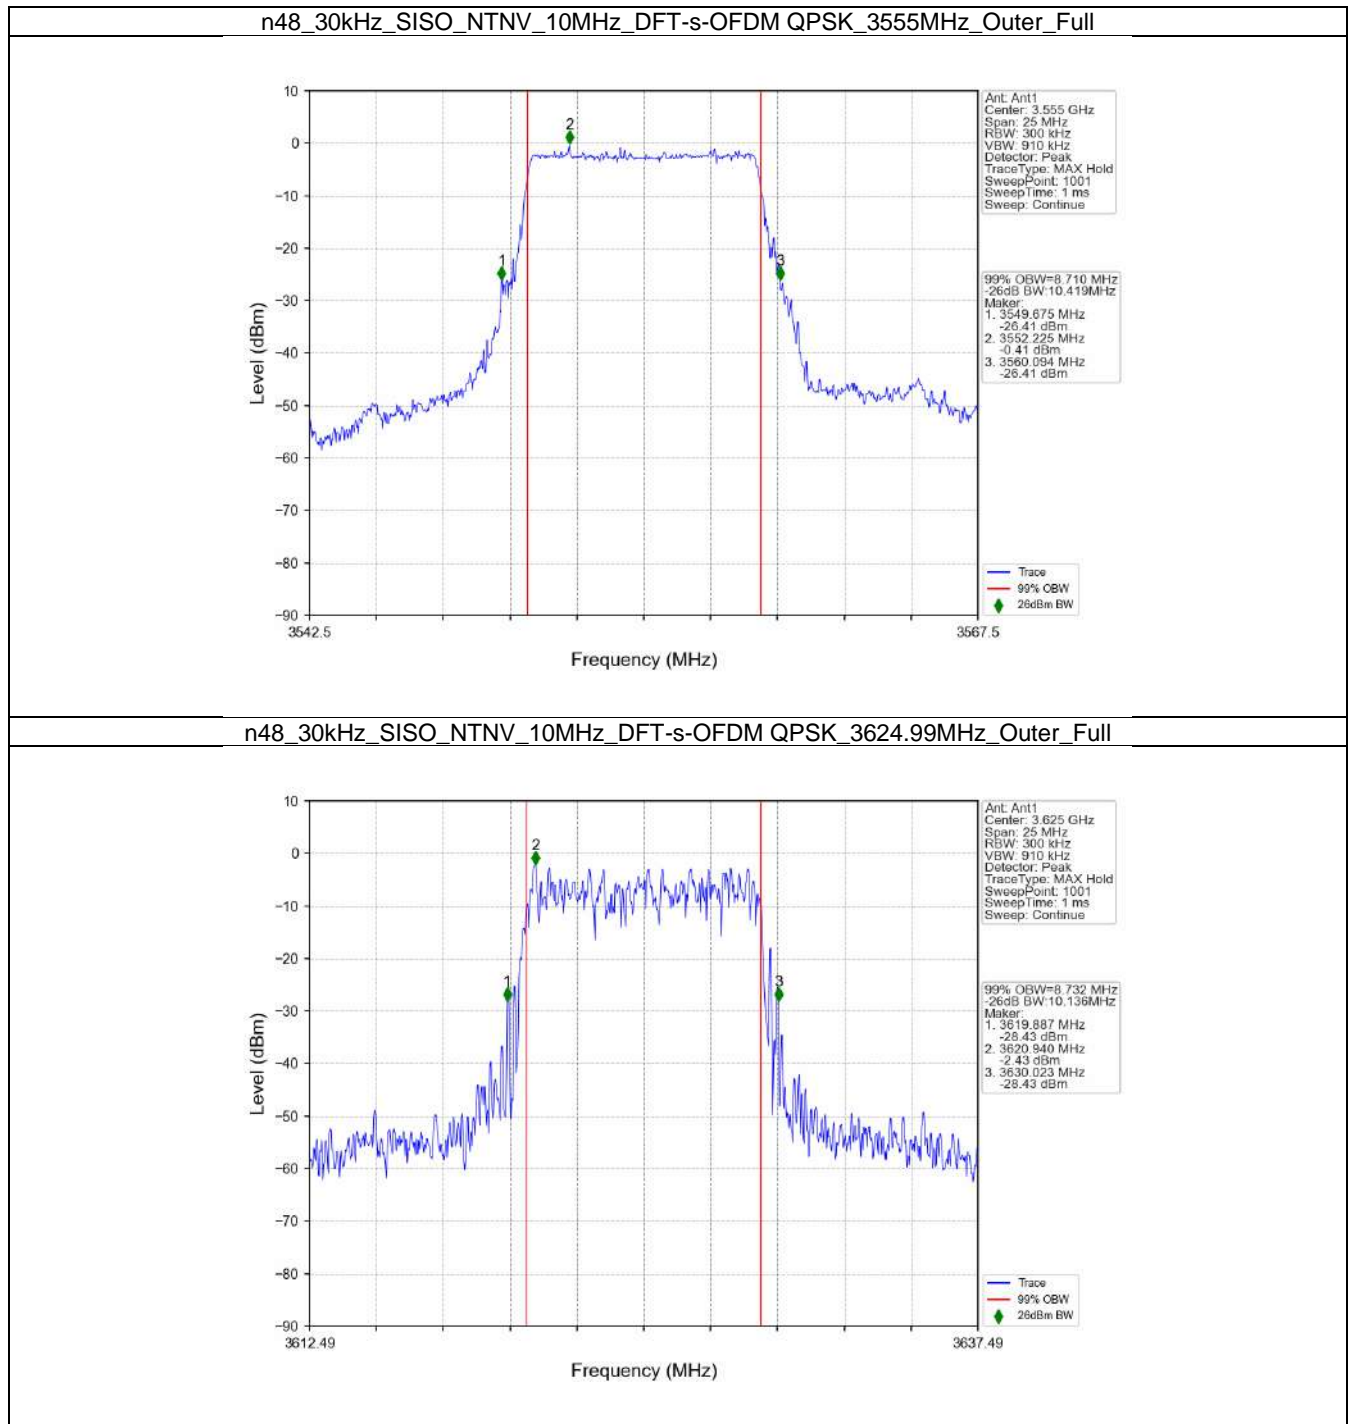

1.1.2 Test Graph