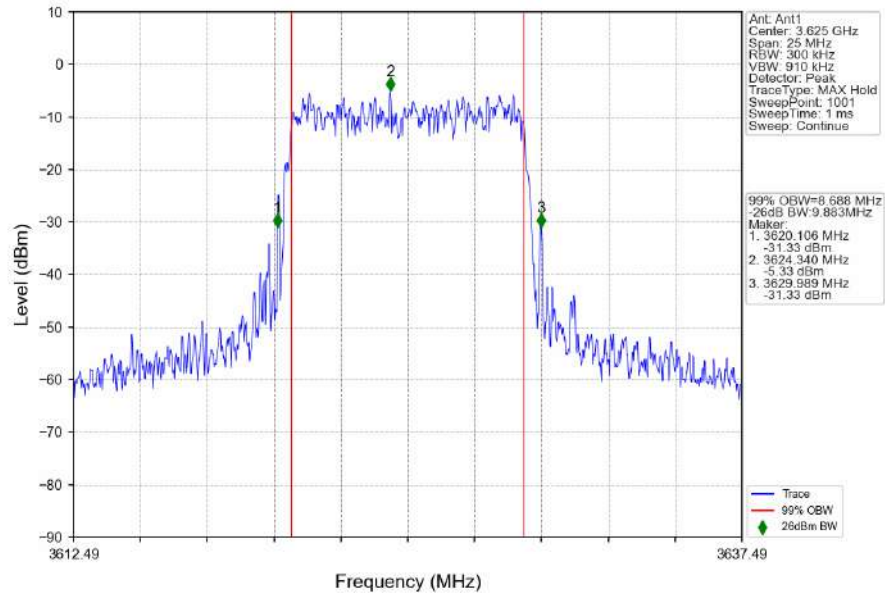

n48_30kHz_SISO_NTNV_10MHz_CP-OFDM 64 QAM_3624.99MHz_Outer_Full