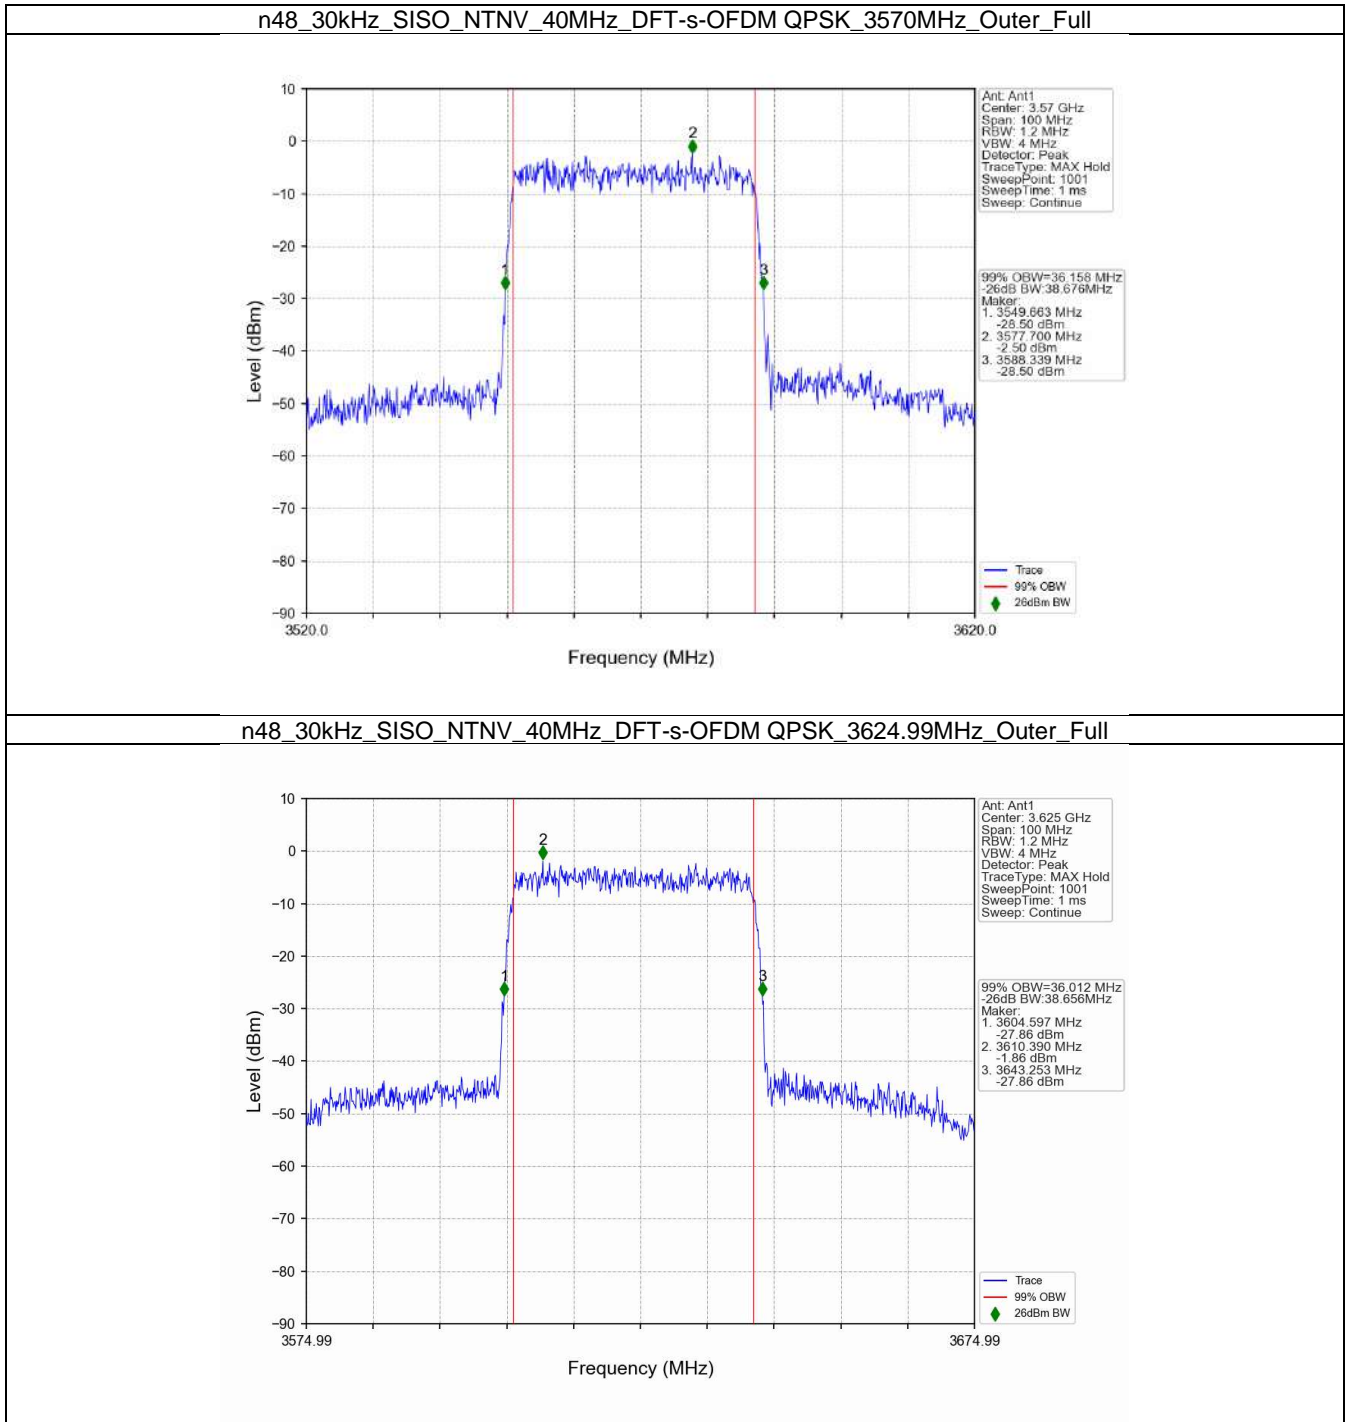

1.3.2 Test Graph