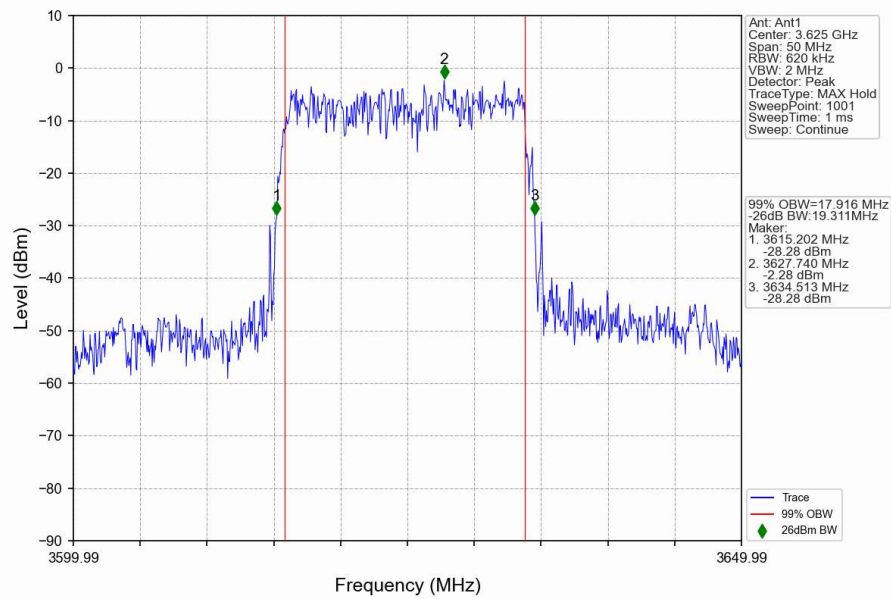

1.2.1 Test Result

5G NR n48 SCS=30kHz SISO 20MHz NTN						
Modulation	Frequency (MHz)	RB Allocation	99% Bandwidth (MHz)	26dB Bandwidth (MHz)	Limit (MHz)	Verdict
DFT-s-OFDM QPSK	3560.01	Outer_Full	18.13	20.06	/	Pass
	3624.99	Outer_Full	17.92	19.31	/	Pass
	3690	Outer_Full	18.04	19.27	/	Pass
DFT-s-OFDM 16 QAM	3560.01	Outer_Full	18.08	20.22	/	Pass
	3624.99	Outer_Full	18.14	19.71	/	Pass
	3690	Outer_Full	18.01	19.62	/	Pass
DFT-s-OFDM 64 QAM	3560.01	Outer_Full	18.08	19.85	/	Pass
	3624.99	Outer_Full	18.02	19.71	/	Pass
	3690	Outer_Full	14.02	14.90	/	Pass
DFT-s-OFDM 256 QAM	3560.01	Outer_Full	18.11	19.98	/	Pass
	3624.99	Outer_Full	18.00	19.76	/	Pass
	3690	Outer_Full	18.00	19.30	/	Pass
CP-OFDM QPSK	3560.01	Outer_Full	18.38	20.48	/	Pass
	3624.99	Outer_Full	18.35	19.65	/	Pass
	3690	Outer_Full	18.38	19.77	/	Pass
CP-OFDM 16 QAM	3560.01	Outer_Full	18.43	20.35	/	Pass
	3624.99	Outer_Full	18.53	19.69	/	Pass
	3690	Outer_Full	18.47	19.59	/	Pass
CP-OFDM 64 QAM	3560.01	Outer_Full	18.35	20.01	/	Pass
	3624.99	Outer_Full	18.25	20.22	/	Pass
	3690	Outer_Full	18.40	19.75	/	Pass
CP-OFDM 256 QAM	3560.01	Outer_Full	18.43	20.37	/	Pass
	3624.99	Outer_Full	18.31	19.39	/	Pass
	3690	Outer_Full	18.41	19.85	/	Pass

1.2.2 Test Graph

n48_30kHz_SISO_NTNV_20MHz_DFT-s-OFDM QPSK_3560.01MHz_Outer_Full

n48_30kHz_SISO_NTNV_20MHz_DFT-s-OFDM QPSK_3624.99MHz_Outer_Full

n48_30kHz_SISO_NTNV_20MHz_DFT-s-OFDM QPSK_3690MHz_Outer_Full