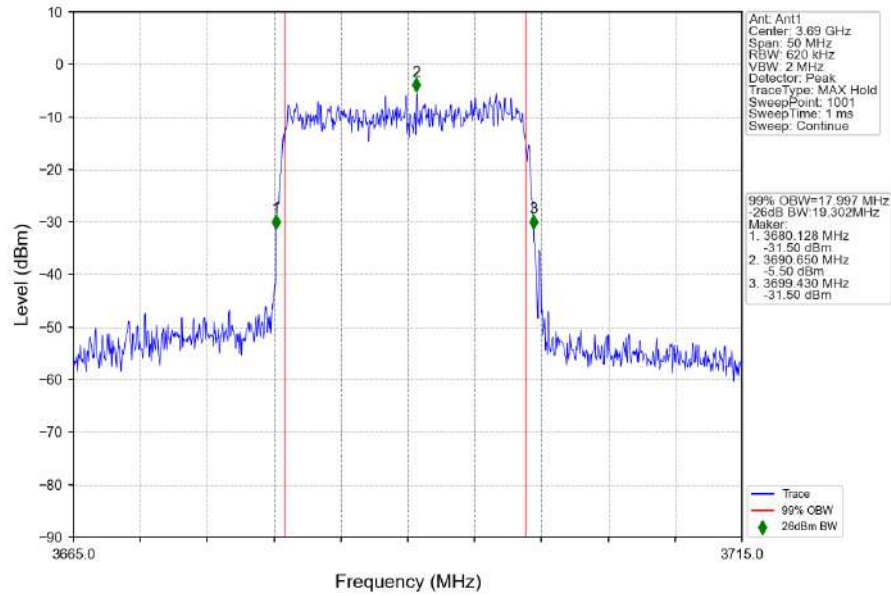

n48_30kHz_SISO_NTNV_20MHz_DFT-s-OFDM_256_QAM_3690MHz_Outer_Full