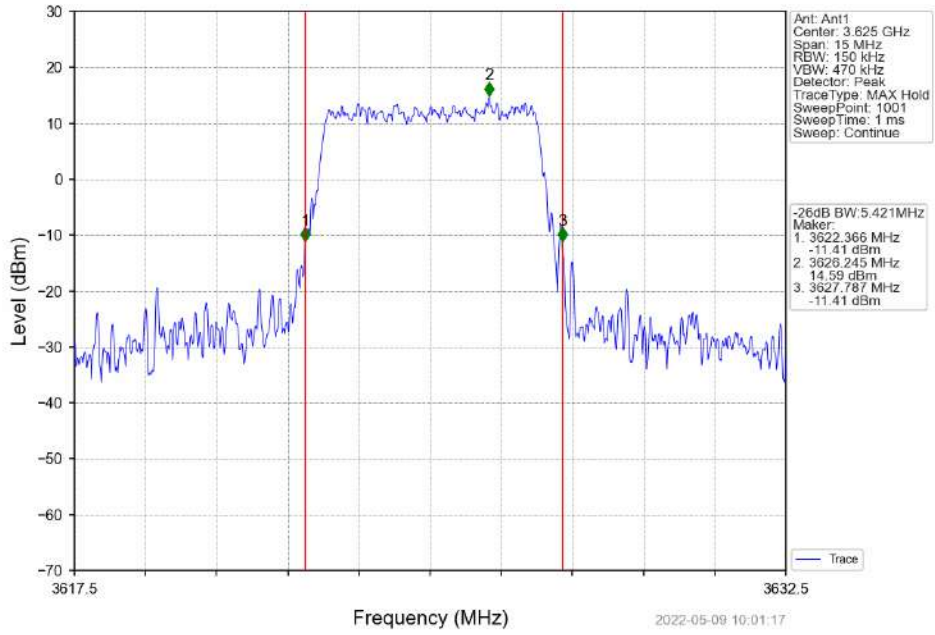

4.2.2 Test Graph

Band48_5MHz_QPSK_HCH_3697.5MHz_RB_25_0_NTNV

Band48_5MHz_16QAM_LCH_3552.5MHz_RB_25_0_NTNV

Band48_5MHz_16QAM_MCH_3625MHz_RB_25_0_NTNV

Band48_5MHz_16QAM_HCH_3697.5MHz_RB_25_0_NTNV

Band48_10MHz_QPSK_LCH_3555MHz_RB_50_0_NTNV