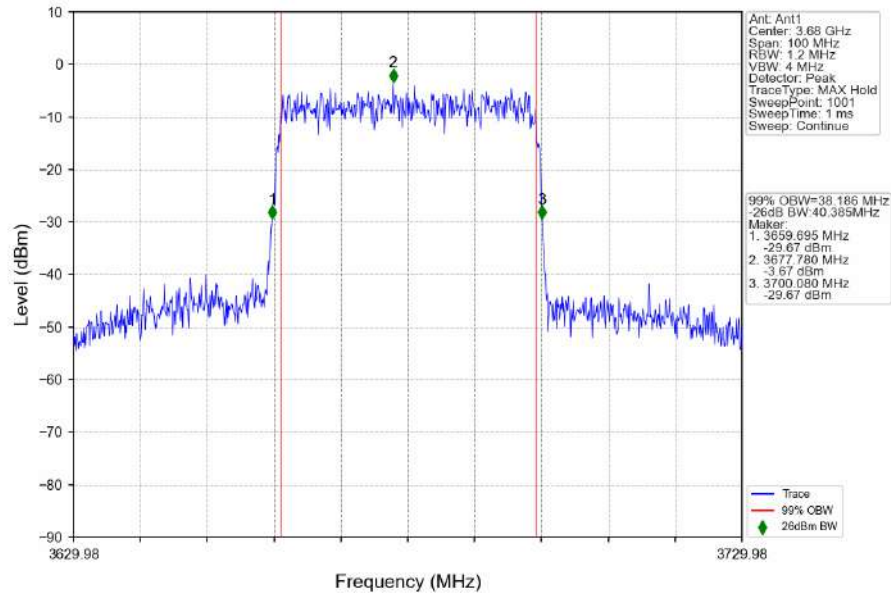

n48_30kHz_SISO_NTNV_40MHz_CP-OFDM_16 QAM_3679.98MHz_Outer_Full