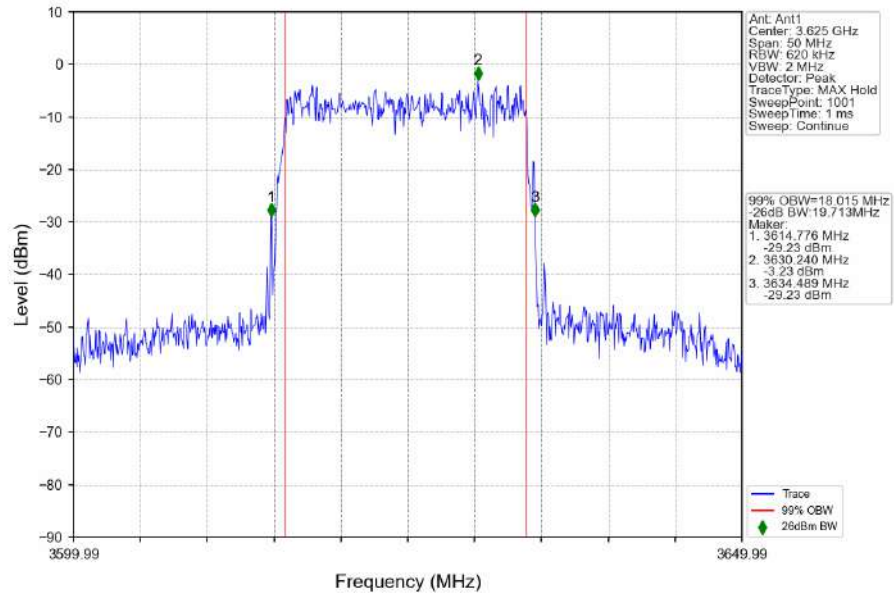

n48_30kHz_SISO_NTNV_20MHz_DFT-s-OFDM 64 QAM_3624.99MHz_Outer_Full