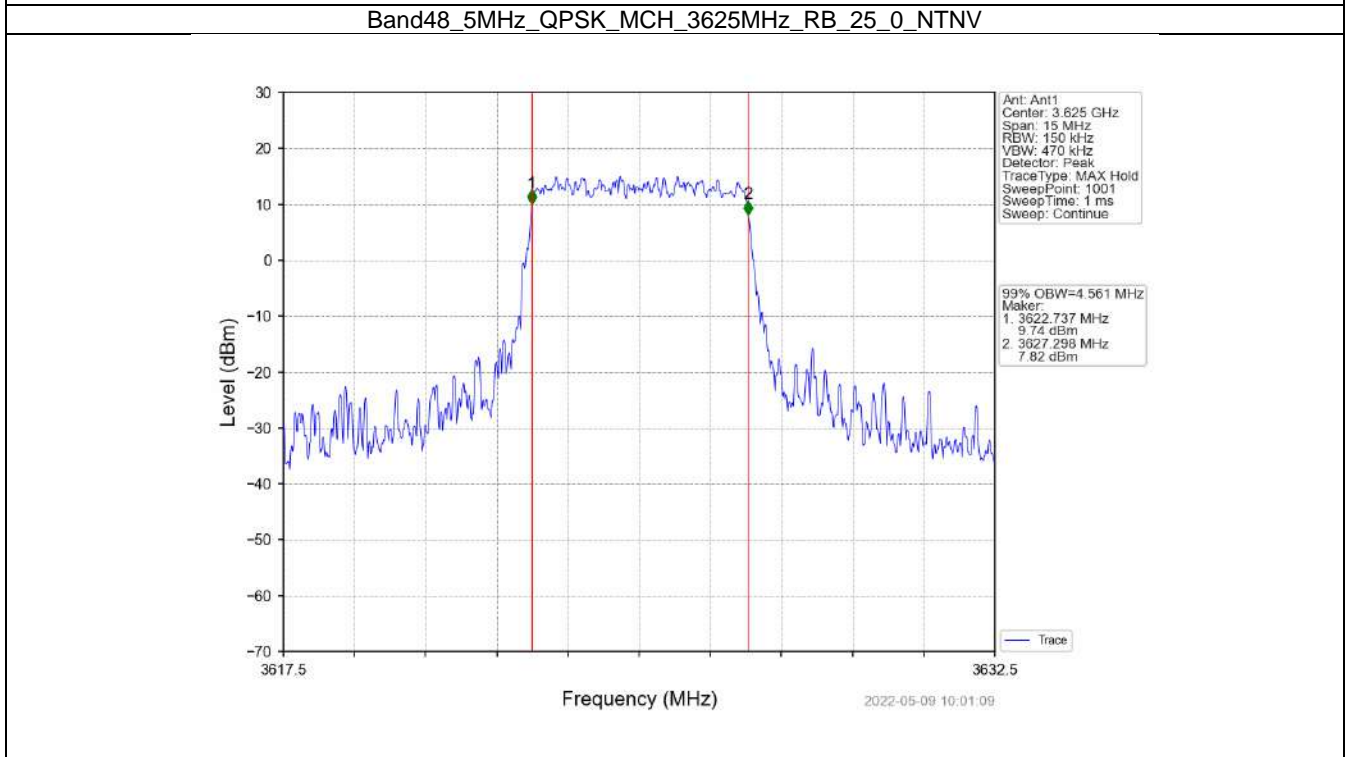

LTE B48

1. 99% & 26dB Bandwidth

1.1 Band48_OBW

1.1.1 Test Result

Band: 48 / NTNV						
Bandwidth (MHz)	Modulation	Frequency (MHz)	RB Allocation		99% Occupied Bandwidth (MHz)	Verdict
			Size	Offset	Result	
5	QPSK	3552.5	25	0	4.575	Pass
		3625	25	0	4.561	Pass
		3697.5	25	0	4.568	Pass
	16QAM	3552.5	25	0	4.569	Pass
		3625	25	0	4.567	Pass
		3697.5	25	0	4.554	Pass
10	QPSK	3555	50	0	9.090	Pass
		3625	50	0	9.043	Pass
		3695	50	0	9.051	Pass
	16QAM	3555	50	0	9.115	Pass
		3625	50	0	9.064	Pass
		3695	50	0	9.074	Pass
15	QPSK	3557.5	75	0	13.638	Pass
		3625	75	0	13.576	Pass
		3692.5	75	0	13.615	Pass
	16QAM	3557.5	75	0	13.617	Pass
		3625	75	0	13.550	Pass
		3692.5	75	0	13.629	Pass
20	QPSK	3560	100	0	18.155	Pass
		3625	100	0	18.066	Pass
		3690	100	0	18.045	Pass
	16QAM	3560	100	0	18.125	Pass
		3625	100	0	18.171	Pass
		3690	100	0	18.082	Pass

1.1.2 Test Graph