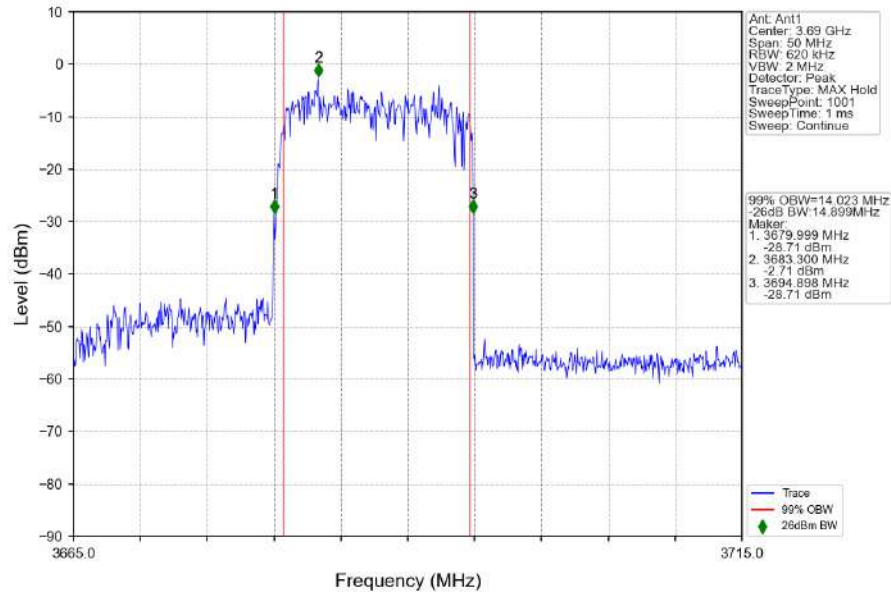

n48_30kHz_SISO_NTNV_20MHz_DFT-s-OFDM 64 QAM_3690MHz_Outer_Full