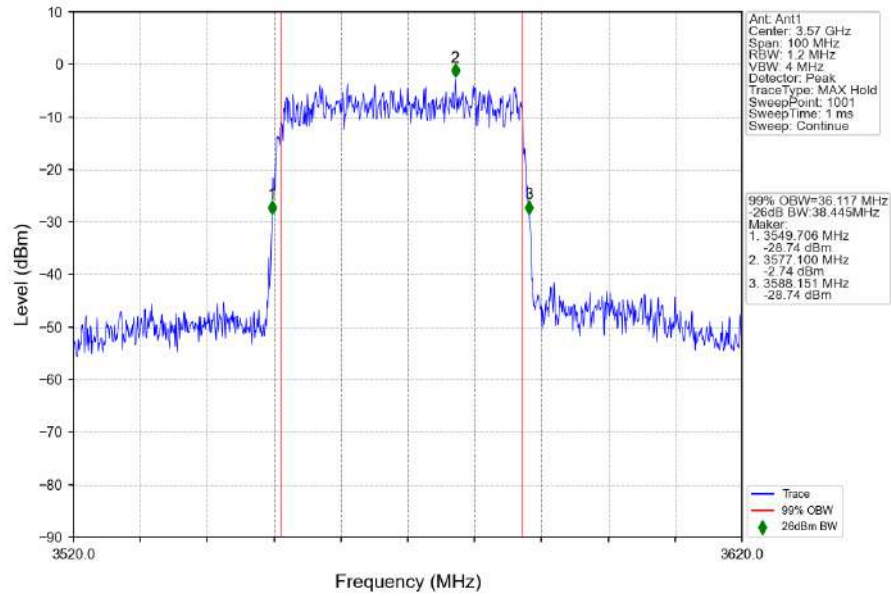

n48_30kHz_SISO_NTNV_40MHz_DFT-s-OFDM 16 QAM_3570MHz_Outer_Full