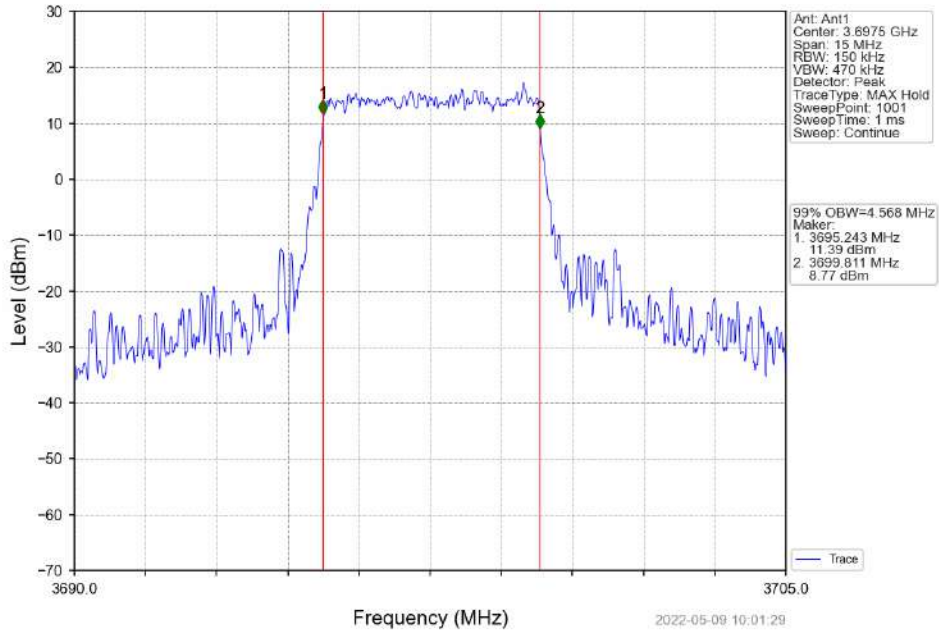

Band48_5MHz_QPSK_HCH_3697.5MHz_RB_25_0_NTNV