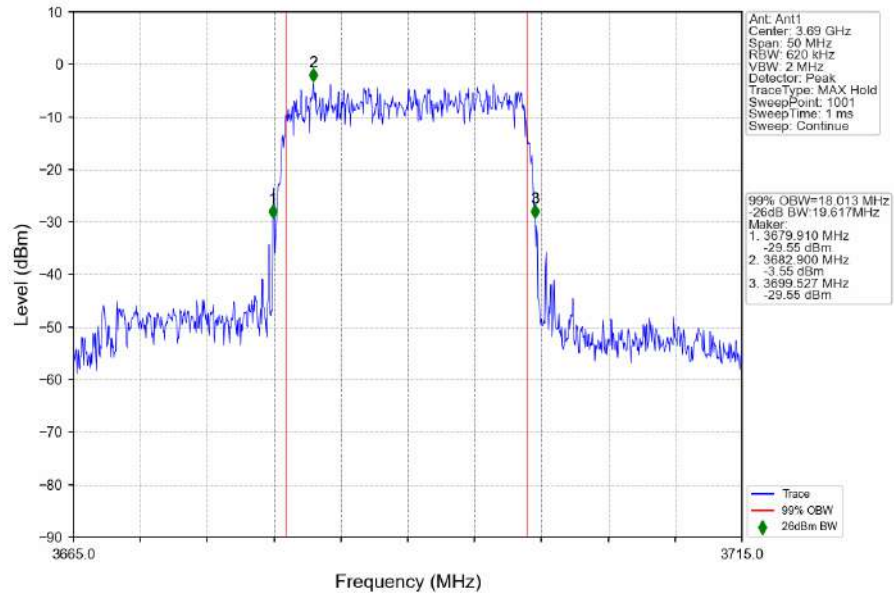

n48_30kHz_SISO_NTNV_20MHz_DFT-s-OFDM_16_QAM_3690MHz_Outer_Full