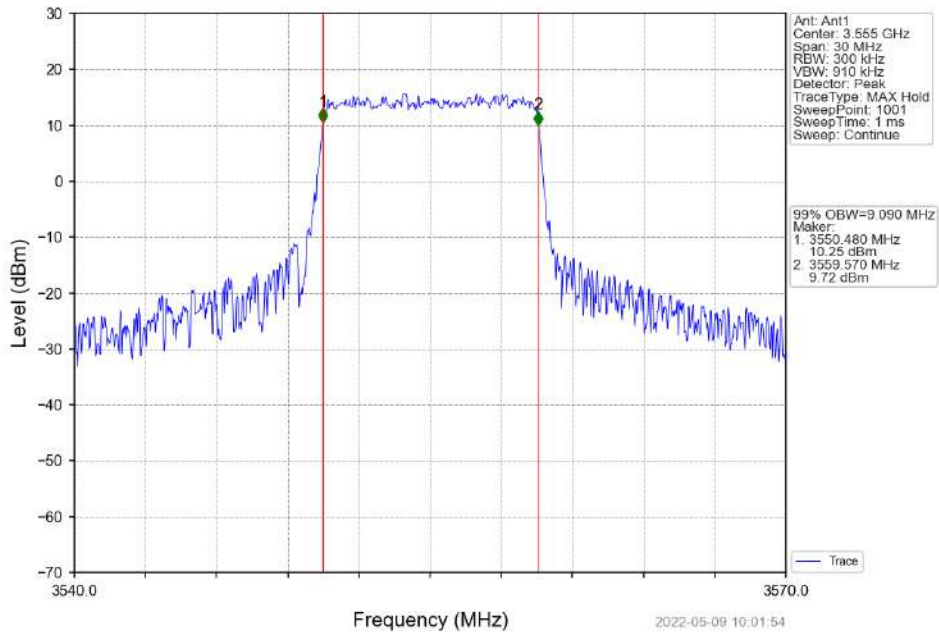

1.1.2 Test Graph

Band48_5MHz_QPSK_HCH_3697.5MHz_RB_25_0_NTNV

Band48_5MHz_16QAM_LCH_3552.5MHz_RB_25_0_NTNV

Band48_5MHz_16QAM_MCH_3625MHz_RB_25_0_NTNV

Band48_5MHz_16QAM_HCH_3697.5MHz_RB_25_0_NTNV

Band48_10MHz_QPSK_LCH_3555MHz_RB_50_0_NTNV