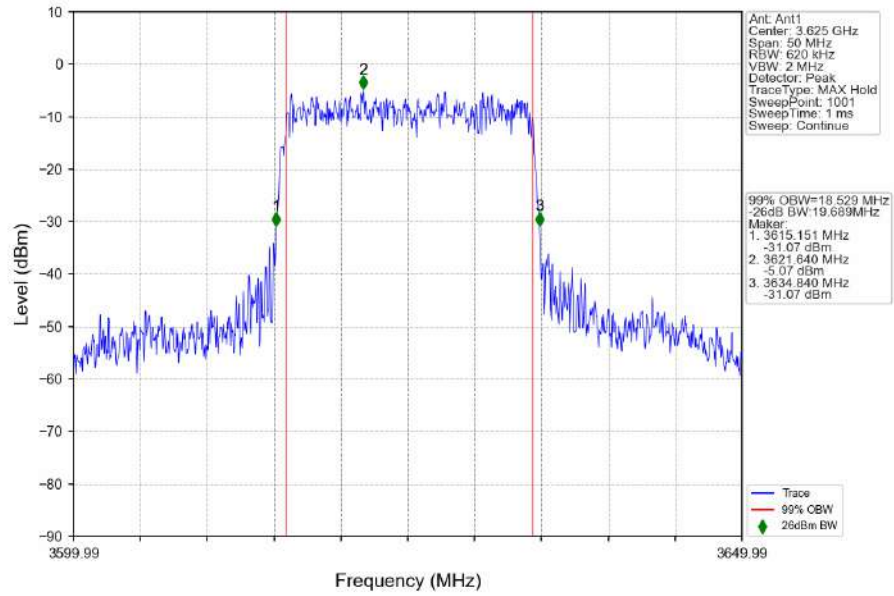

n48_30kHz_SISO_NTNV_20MHz_CP-OFDM_16 QAM_3624.99MHz_Outer_Full