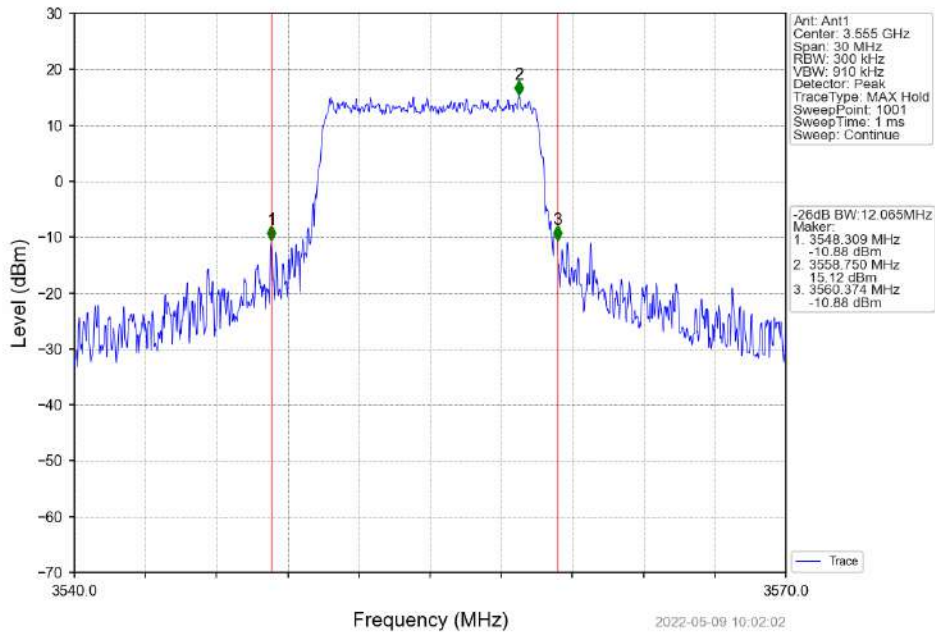

Band48_10MHz_16QAM_LCH_3555MHz_RB_50_0_NTNV