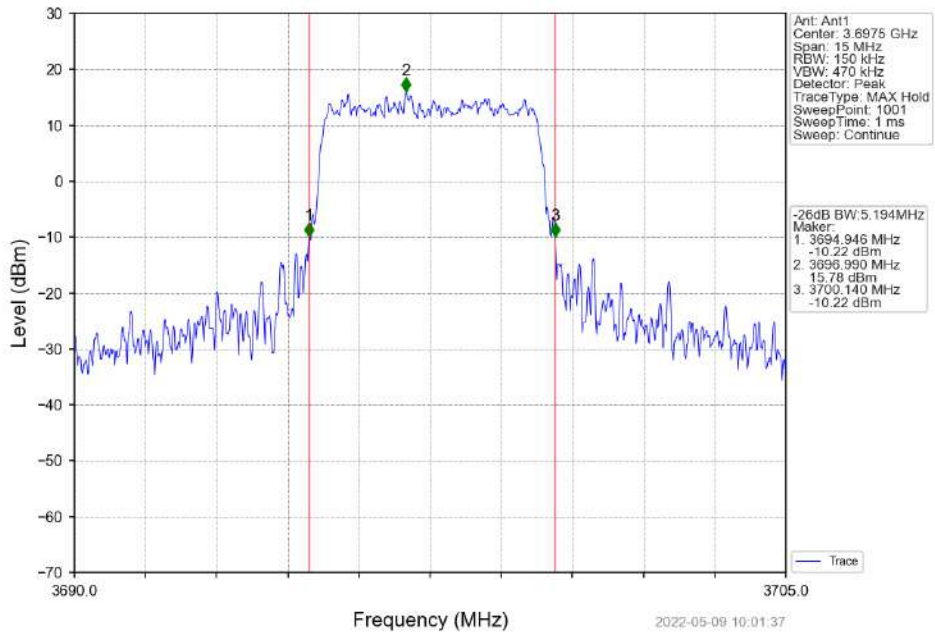

4.2.2 Test Graph

Band48_5MHz_QPSK_HCH_3697.5MHz_RB_25_0_NTNV

Band48_5MHz_16QAM_LCH_3552.5MHz_RB_25_0_NTNV

Band48_5MHz_16QAM_MCH_3625MHz_RB_25_0_NTNV

Band48_5MHz_16QAM_HCH_3697.5MHz_RB_25_0_NTNV

Band48_10MHz_QPSK_LCH_3555MHz_RB_50_0_NTNV