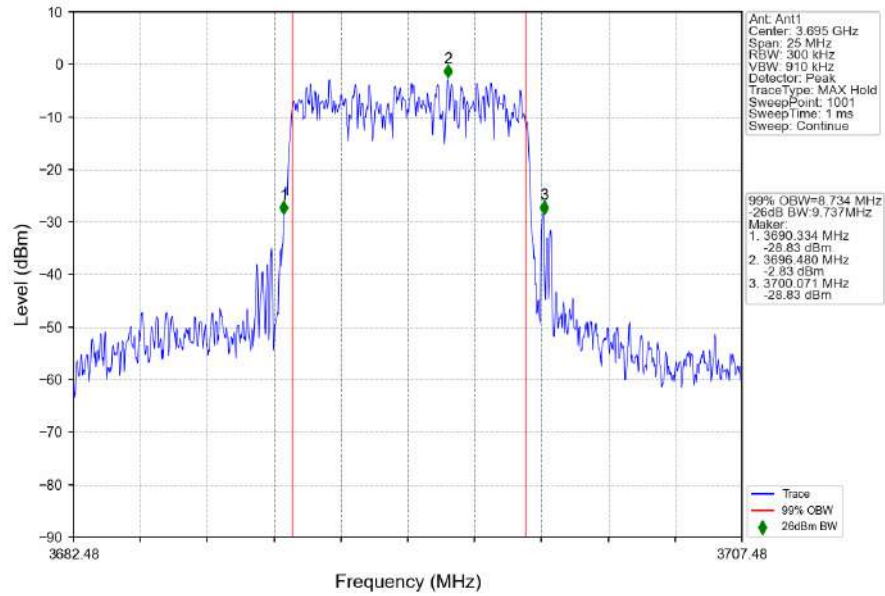

n48_30kHz_SISO_NTNV_10MHz_DFT-s-OFDM_16_QAM_3694.98MHz_Outer_Full