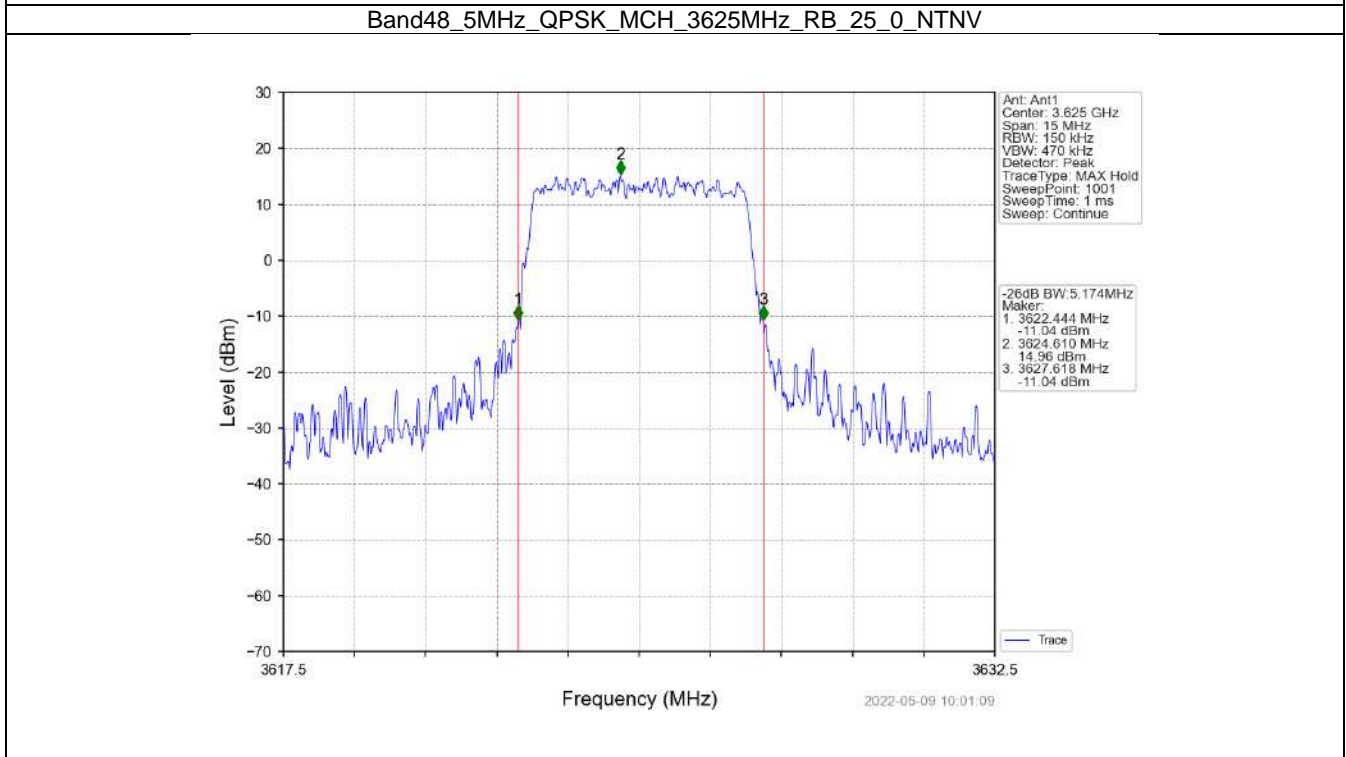

4.2.2 Test Graph