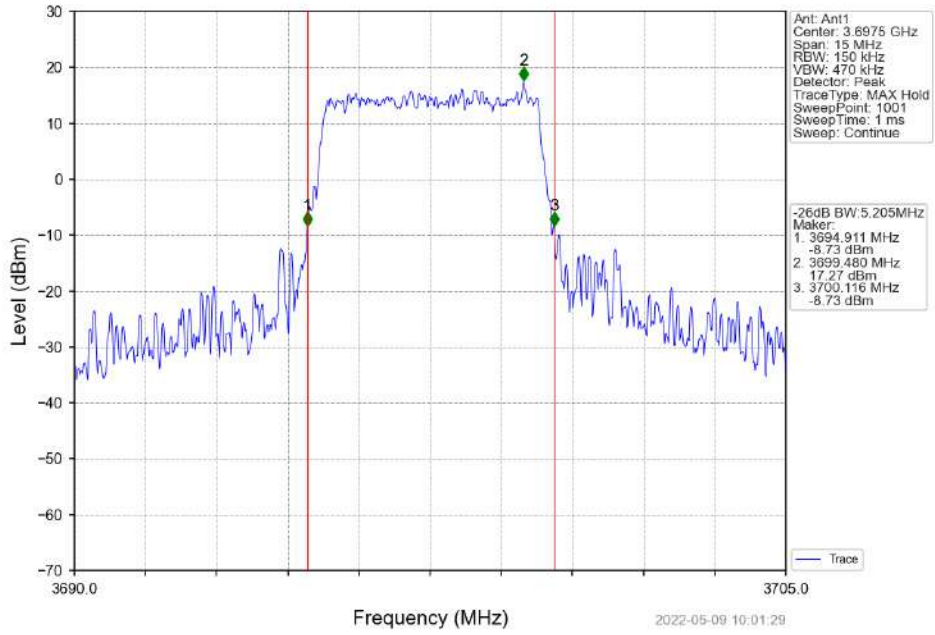

Band48_5MHz_QPSK_HCH_3697.5MHz_RB_25_0_NTNV