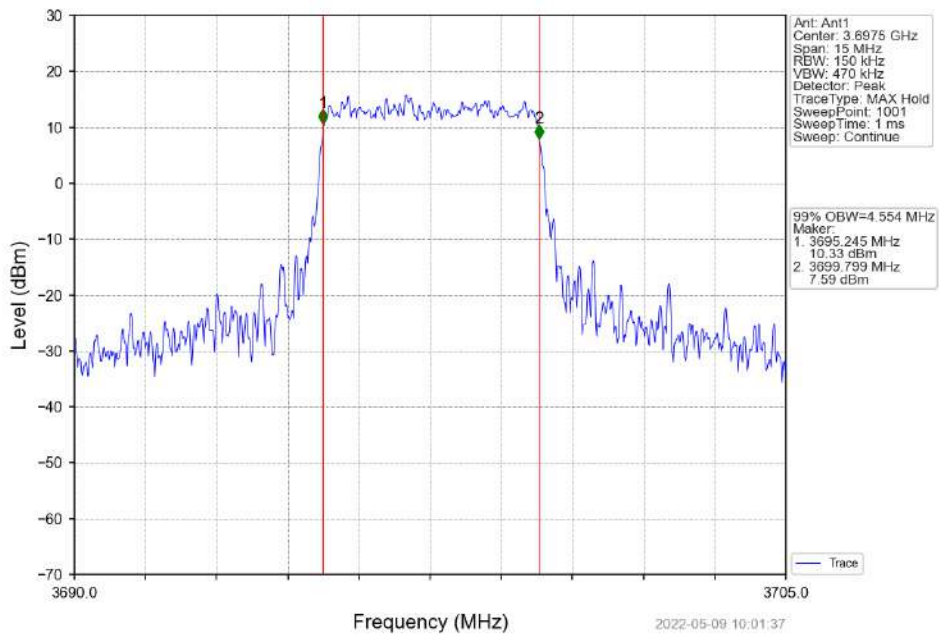

LTE B48

1. 99% & 26dB Bandwidth

1.1 Band48_OBW

1.1.1 Test Result

Band: 48 / NTNV						
Bandwidth (MHz)	Modulation	Frequency (MHz)	RB Allocation		99% Occupied Bandwidth (MHz)	Verdict
			Size	Offset	Result	
5	QPSK	3552.5	25	0	4.575	Pass
		3625	25	0	4.561	Pass
		3697.5	25	0	4.568	Pass
	16QAM	3552.5	25	0	4.569	Pass
		3625	25	0	4.567	Pass
		3697.5	25	0	4.554	Pass
10	QPSK	3555	50	0	9.090	Pass
		3625	50	0	9.043	Pass
		3695	50	0	9.051	Pass
	16QAM	3555	50	0	9.115	Pass
		3625	50	0	9.064	Pass
		3695	50	0	9.074	Pass
15	QPSK	3557.5	75	0	13.638	Pass
		3625	75	0	13.576	Pass
		3692.5	75	0	13.615	Pass
	16QAM	3557.5	75	0	13.617	Pass
		3625	75	0	13.550	Pass
		3692.5	75	0	13.629	Pass
20	QPSK	3560	100	0	18.155	Pass
		3625	100	0	18.066	Pass
		3690	100	0	18.045	Pass
	16QAM	3560	100	0	18.125	Pass
		3625	100	0	18.171	Pass
		3690	100	0	18.082	Pass

1.1.2 Test Graph

Band48_5MHz_QPSK_HCH_3697.5MHz_RB_25_0_NTNV

Band48_5MHz_16QAM_LCH_3552.5MHz_RB_25_0_NTNV

Band48_5MHz_16QAM_MCH_3625MHz_RB_25_0_NTNV

Band48_5MHz_16QAM_HCH_3697.5MHz_RB_25_0_NTNV

Band48_10MHz_QPSK_LCH_3555MHz_RB_50_0_NTNV