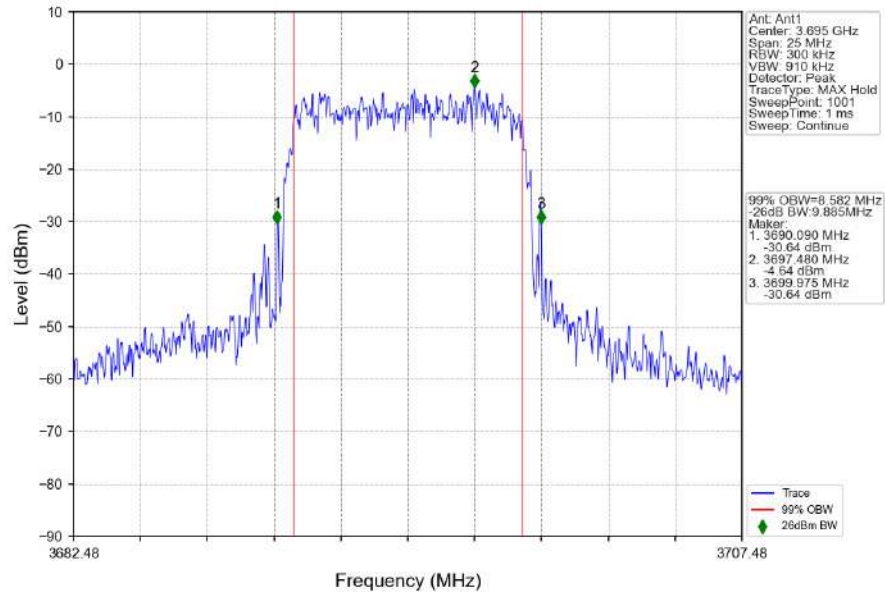

n48_30kHz_SISO_NTNV_10MHz_CP-OFDM QPSK_3694.98MHz_Outer_Full