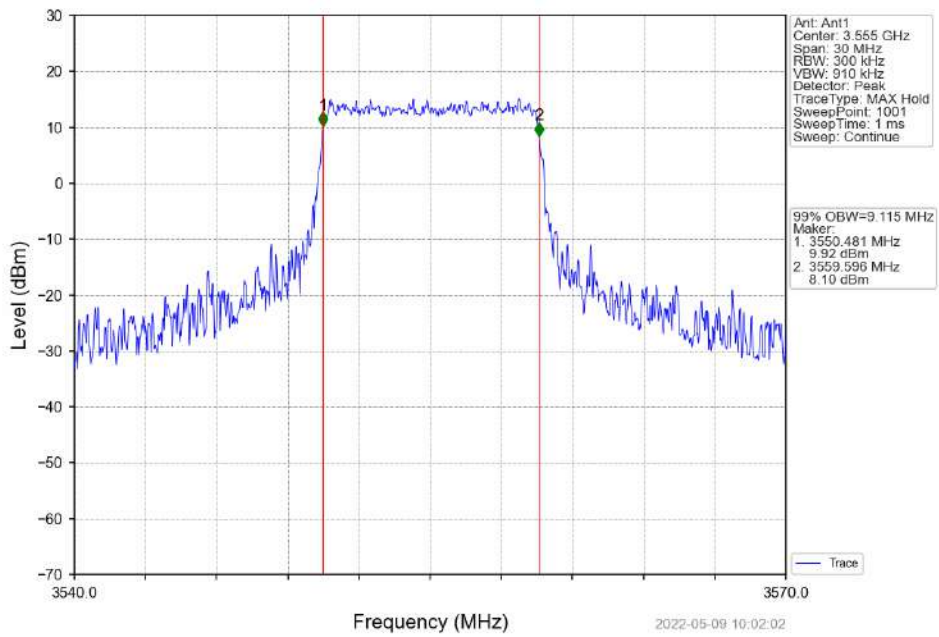

Band48_10MHz_16QAM_LCH_3555MHz_RB_50_0_NTNV