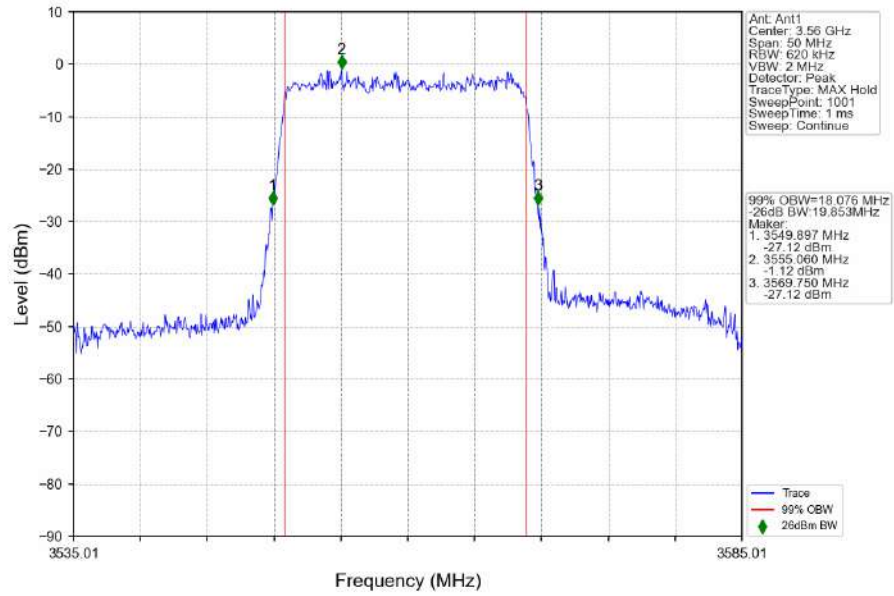

n48_30kHz_SISO_NTNV_20MHz_DFT-s-OFDM 16 QAM_3560.01MHz_Outer_Full

n48_30kHz_SISO_NTNV_20MHz_DFT-s-OFDM_16_QAM_3624.99MHz_Outer_Full

n48_30kHz_SISO_NTNV_20MHz_DFT-s-OFDM_16_QAM_3690MHz_Outer_Full

n48_30kHz_SISO_NTNV_20MHz_DFT-s-OFDM 64 QAM_3560.01MHz_Outer_Full