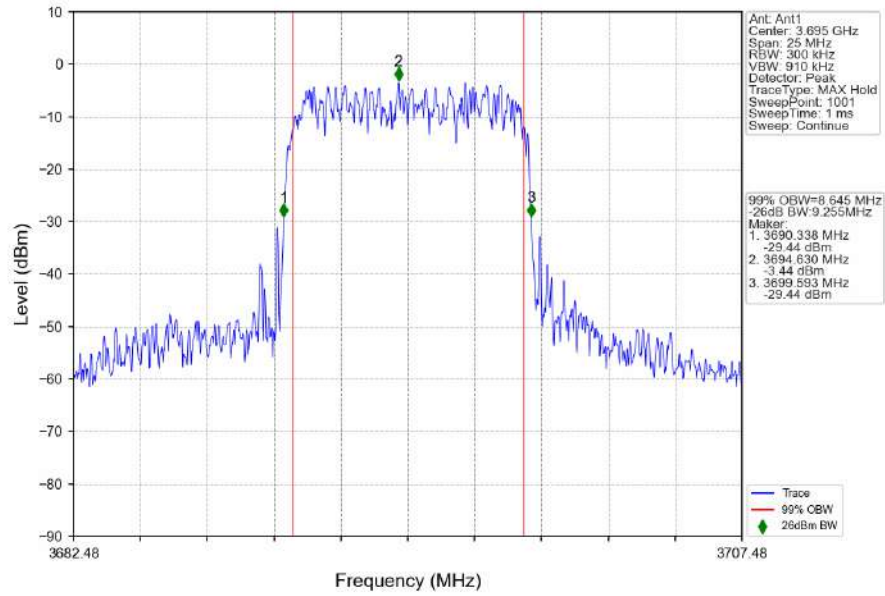

n48_30kHz_SISO_NTNV_10MHz_DFT-s-OFDM_16_QAM_3694.98MHz_Outer_Full

n48_30kHz_SISO_NTNV_10MHz_DFT-s-OFDM 64 QAM_3555MHz_Outer_Full

n48_30kHz_SISO_NTNV_10MHz_DFT-s-OFDM 64 QAM_3624.99MHz_Outer_Full

n48_30kHz_SISO_NTNV_10MHz_DFT-s-OFDM 64 QAM_3694.98MHz_Outer_Full