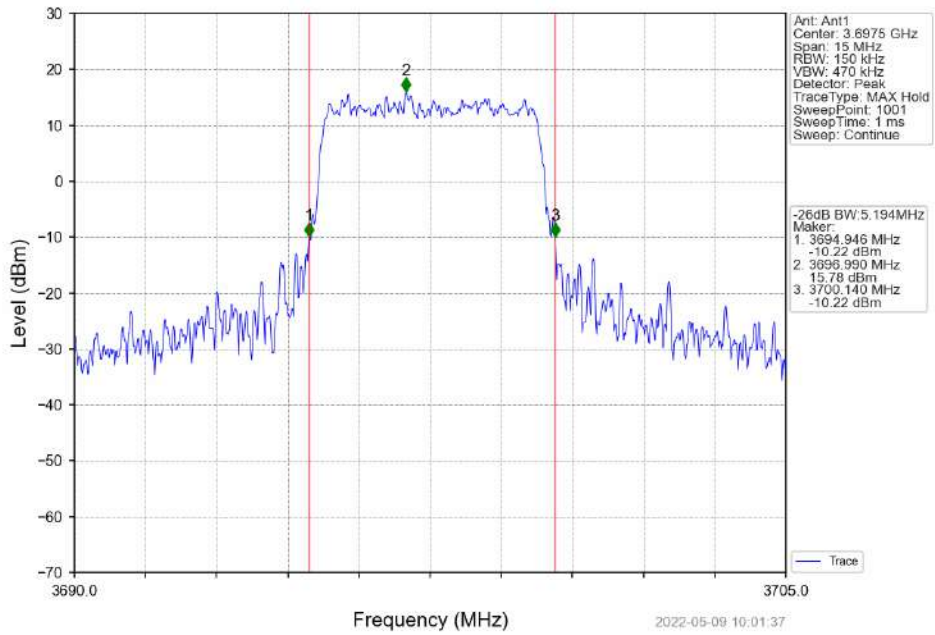

1.2.2 Test Graph

Band48_5MHz_QPSK_HCH_3697.5MHz_RB_25_0_NTNV

Band48_5MHz_16QAM_LCH_3552.5MHz_RB_25_0_NTNV

Band48_5MHz_16QAM_MCH_3625MHz_RB_25_0_NTNV

Band48_5MHz_16QAM_HCH_3697.5MHz_RB_25_0_NTNV

Band48_10MHz_QPSK_LCH_3555MHz_RB_50_0_NTNV