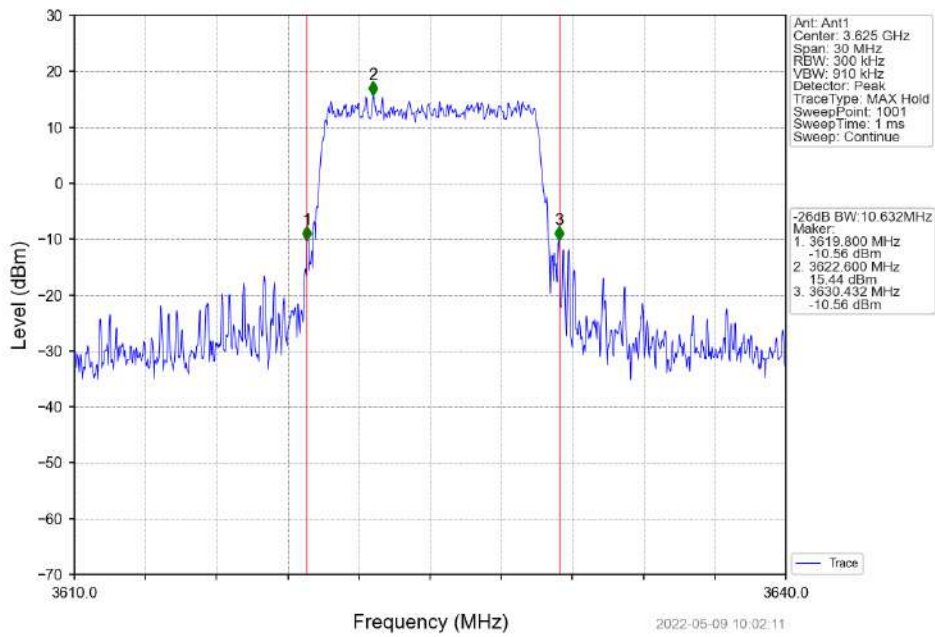

Band48_10MHz_QPSK_MCH_3625MHz_RB_50_0_NTNV