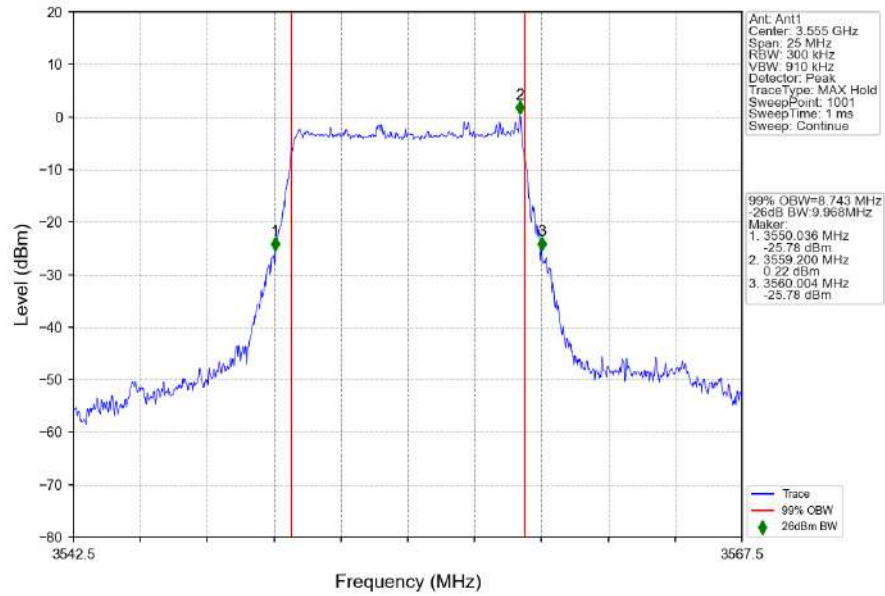

n48_30kHz_SISO_NTNV_10MHz_DFT-s-OFDM 16 QAM_3555MHz_Outer_Full