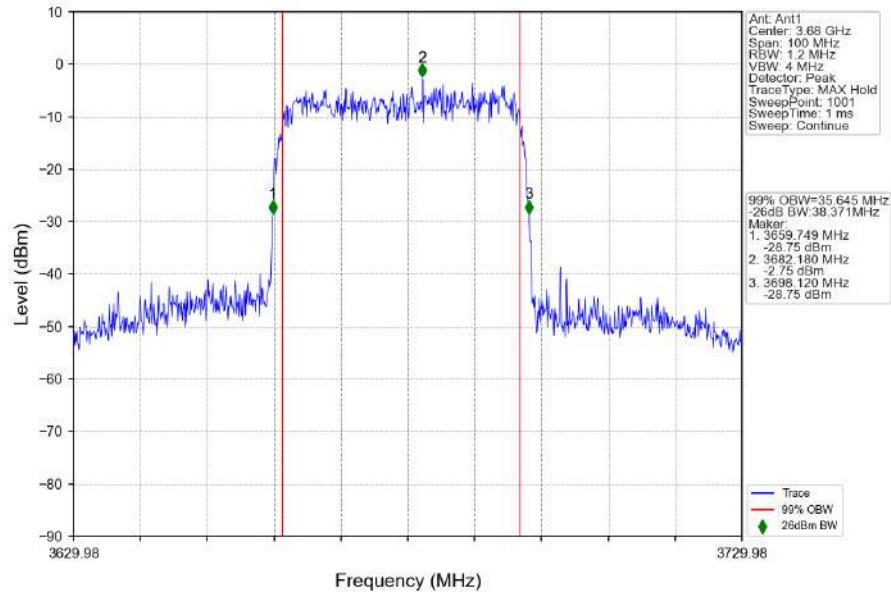

n48_30kHz_SISO_NTNV_40MHz_DFT-s-OFDM_16_QAM_3679.98MHz_Outer_Full

n48_30kHz_SISO_NTNV_40MHz_DFT-s-OFDM 64 QAM_3570MHz_Outer_Full

n48_30kHz_SISO_NTNV_40MHz_DFT-s-OFDM 64 QAM_3624.99MHz_Outer_Full

n48_30kHz_SISO_NTNV_40MHz_DFT-s-OFDM 64 QAM_3679.98MHz_Outer_Full