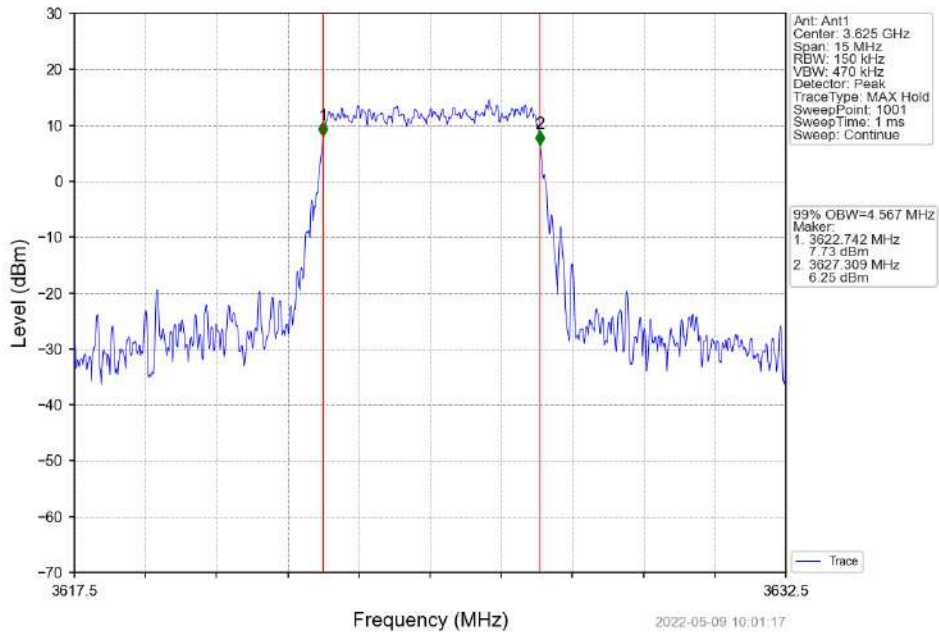

LTE B48

1. 99% & 26dB Bandwidth

1.1 Band48_OBW

1.1.1 Test Result

Band: 48 / NTNV						
Bandwidth (MHz)	Modulation	Frequency (MHz)	RB Allocation		99% Occupied Bandwidth (MHz)	Verdict
			Size	Offset	Result	
5	QPSK	3552.5	25	0	4.575	Pass
		3625	25	0	4.561	Pass
		3697.5	25	0	4.568	Pass
	16QAM	3552.5	25	0	4.569	Pass
		3625	25	0	4.567	Pass
		3697.5	25	0	4.554	Pass
10	QPSK	3555	50	0	9.090	Pass
		3625	50	0	9.043	Pass
		3695	50	0	9.051	Pass
	16QAM	3555	50	0	9.115	Pass
		3625	50	0	9.064	Pass
		3695	50	0	9.074	Pass
15	QPSK	3557.5	75	0	13.638	Pass
		3625	75	0	13.576	Pass
		3692.5	75	0	13.615	Pass
	16QAM	3557.5	75	0	13.617	Pass
		3625	75	0	13.550	Pass
		3692.5	75	0	13.629	Pass
20	QPSK	3560	100	0	18.155	Pass
		3625	100	0	18.066	Pass
		3690	100	0	18.045	Pass
	16QAM	3560	100	0	18.125	Pass
		3625	100	0	18.171	Pass
		3690	100	0	18.082	Pass

1.1.2 Test Graph

Band48_5MHz_QPSK_HCH_3697.5MHz_RB_25_0_NTNV

Band48_5MHz_16QAM_LCH_3552.5MHz_RB_25_0_NTNV

Band48_5MHz_16QAM_MCH_3625MHz_RB_25_0_NTNV

Band48_5MHz_16QAM_HCH_3697.5MHz_RB_25_0_NTNV

Band48_10MHz_QPSK_LCH_3555MHz_RB_50_0_NTNV