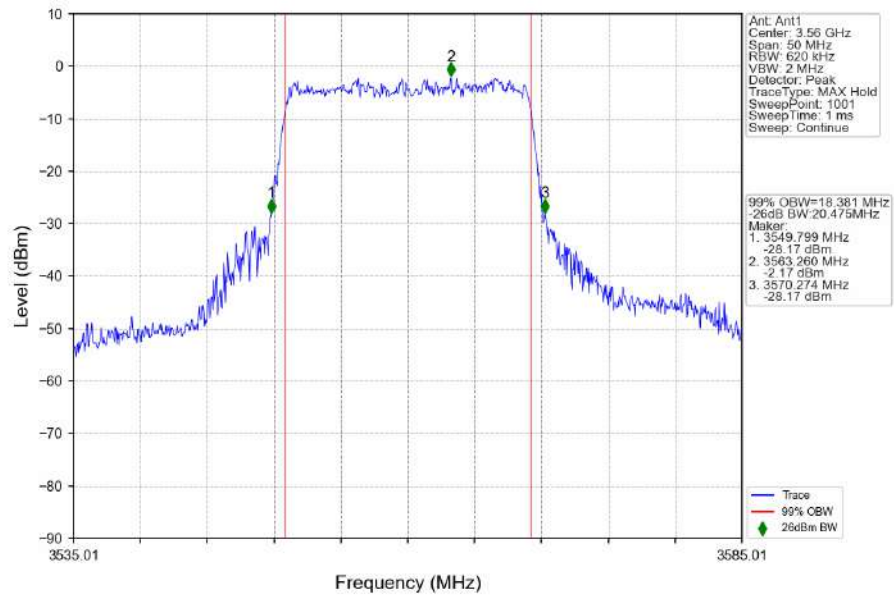

n48_30kHz_SISO_NTNV_20MHz_CP-OFDM QPSK_3560.01MHz_Outer_Full