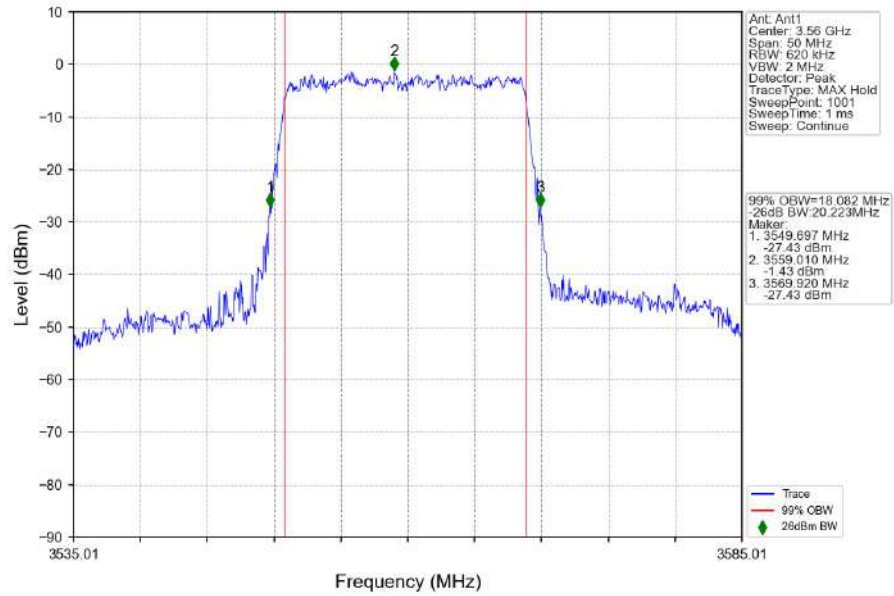

n48_30kHz_SISO_NTNV_20MHz_DFT-s-OFDM 16 QAM_3560.01MHz_Outer_Full