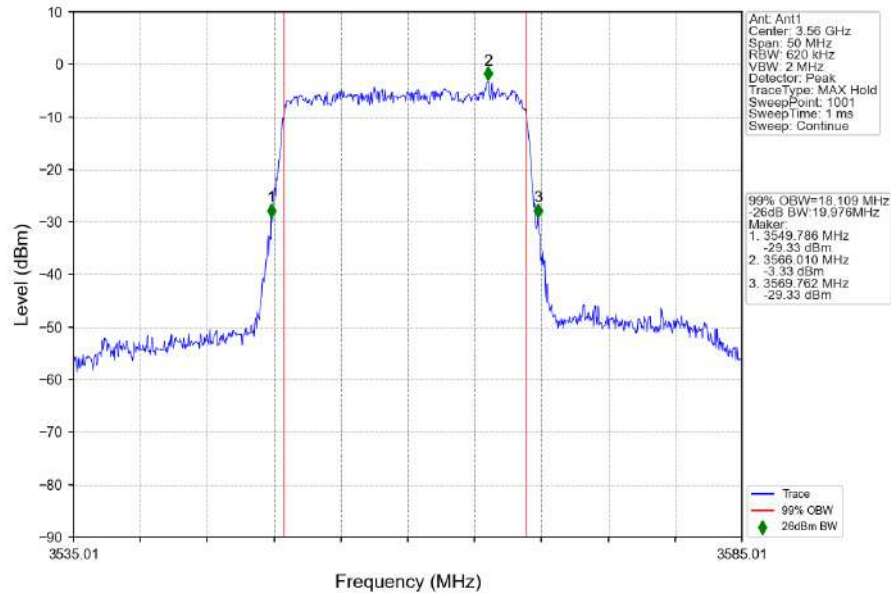

n48_30kHz_SISO_NTNV_20MHz_DFT-s-OFDM 256 QAM_3560.01MHz_Outer_Full