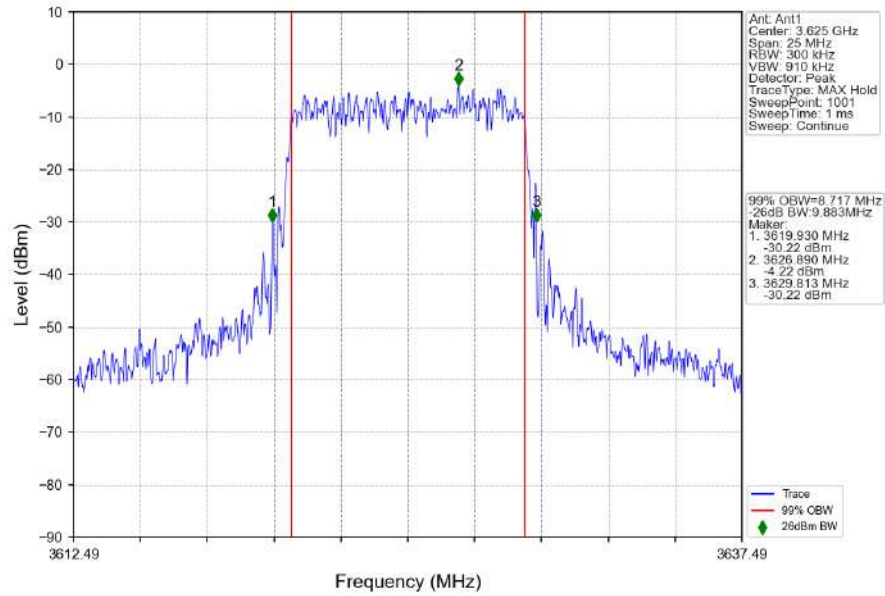

n48_30kHz_SISO_NTNV_10MHz_CP-OFDM QPSK_3624.99MHz_Outer_Full