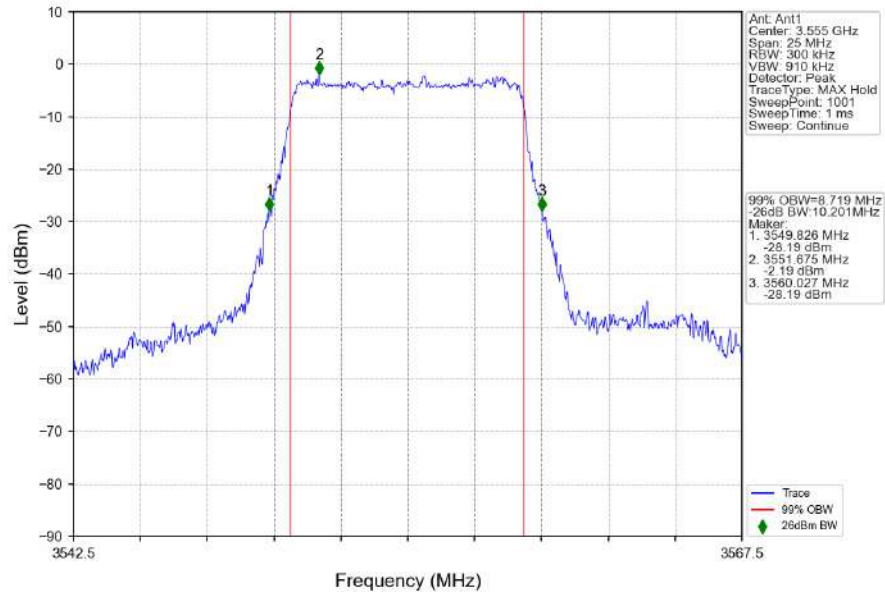

n48_30kHz_SISO_NTNV_10MHz_DFT-s-OFDM 64 QAM_3555MHz_Outer_Full