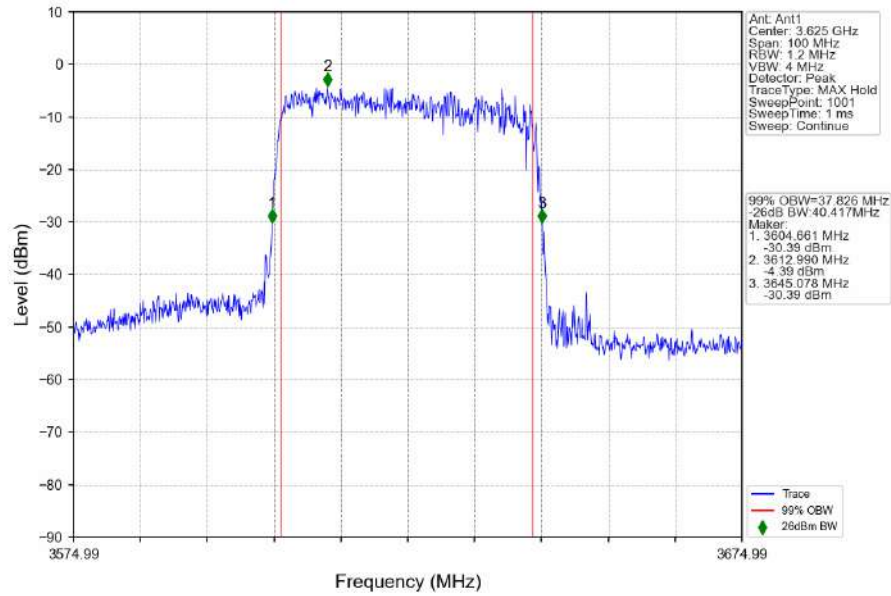

n48_30kHz_SISO_NTNV_40MHz_CP-OFDM QPSK_3624.99MHz_Outer_Full