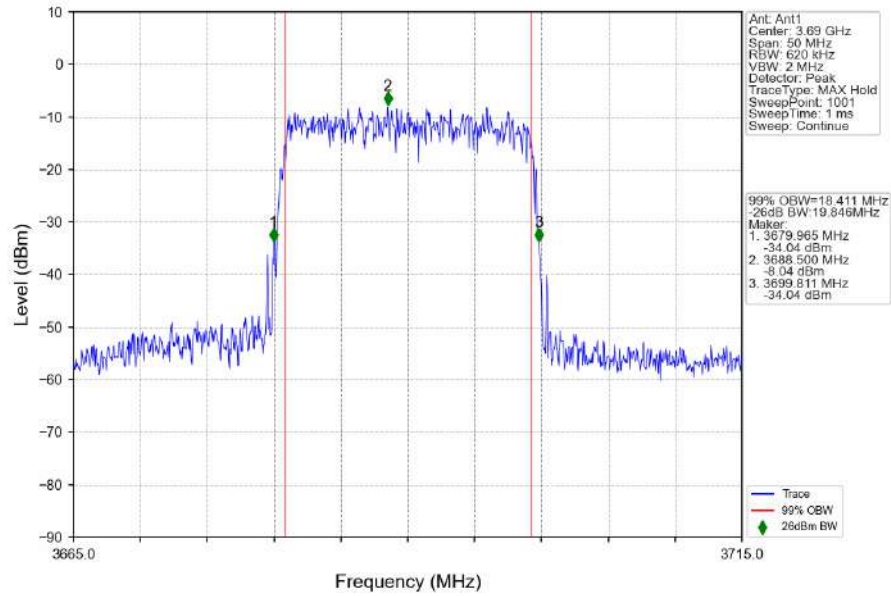

n48_30kHz_SISO_NTNV_20MHz_CP-OFDM_256_QAM_3690MHz_Outer_Full