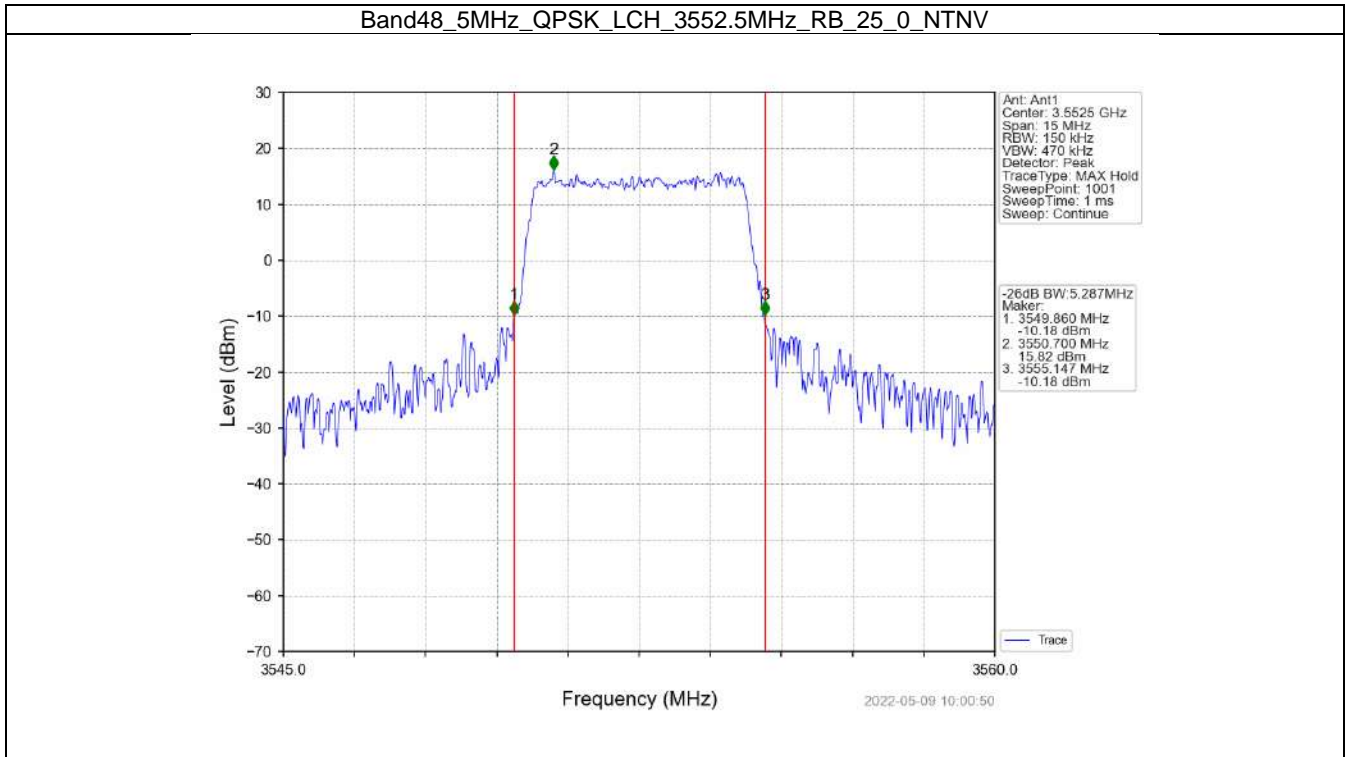

4.2.2 Test Graph