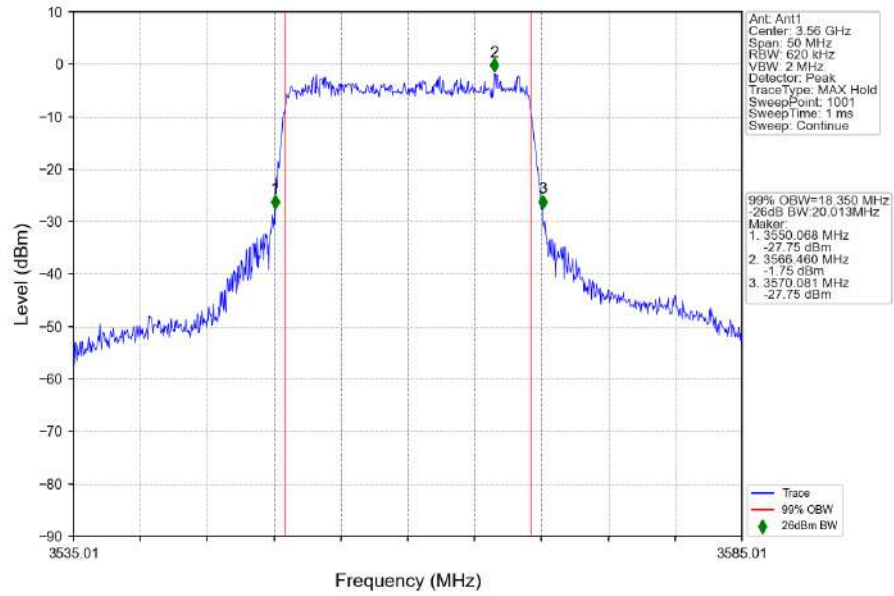

n48_30kHz_SISO_NTNV_20MHz_CP-OFDM 16 QAM_3560.01MHz_Outer_Full

n48_30kHz_SISO_NTNV_20MHz_CP-OFDM_16 QAM_3624.99MHz_Outer_Full

n48_30kHz_SISO_NTNV_20MHz_CP-OFDM_16 QAM_3690MHz_Outer_Full

n48_30kHz_SISO_NTNV_20MHz_CP-OFDM 64 QAM_3560.01MHz_Outer_Full