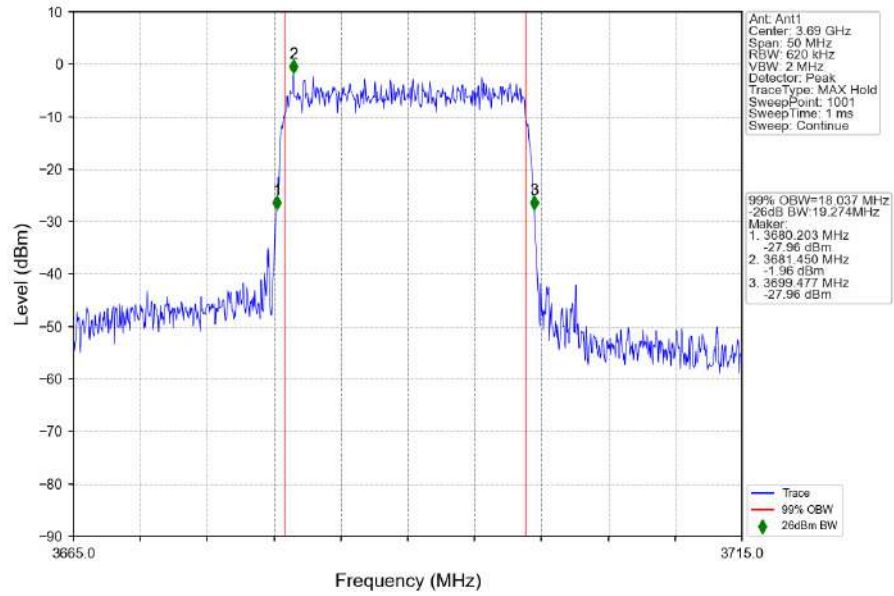

1.2.2 Test Graph

n48_30kHz_SISO_NTNV_20MHz_DFT-s-OFDM QPSK_3560.01MHz_Outer_Full

n48_30kHz_SISO_NTNV_20MHz_DFT-s-OFDM QPSK_3624.99MHz_Outer_Full

n48_30kHz_SISO_NTNV_20MHz_DFT-s-OFDM QPSK_3690MHz_Outer_Full