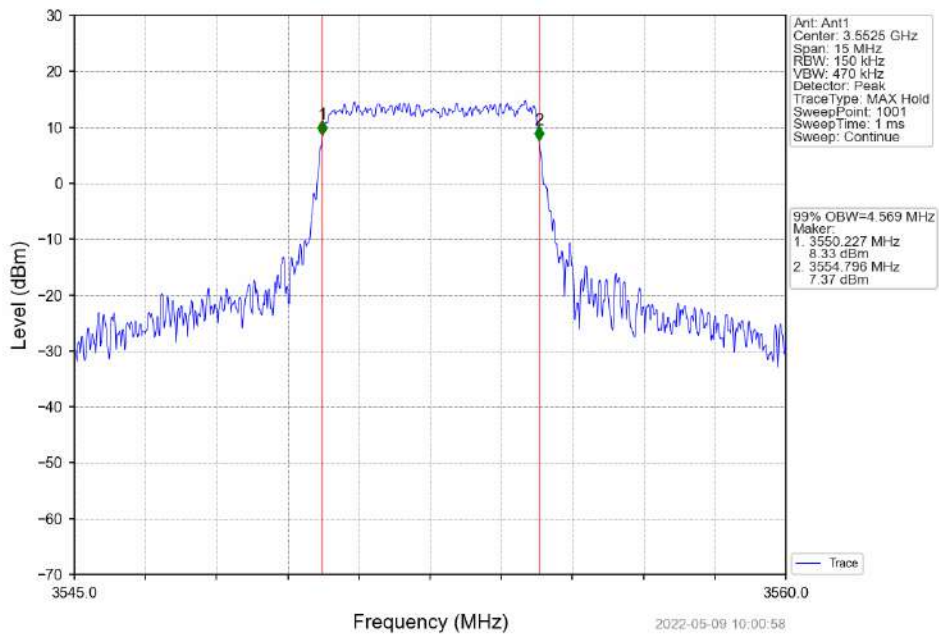

Band48_5MHz_16QAM_LCH_3552.5MHz_RB_25_0_NTNV