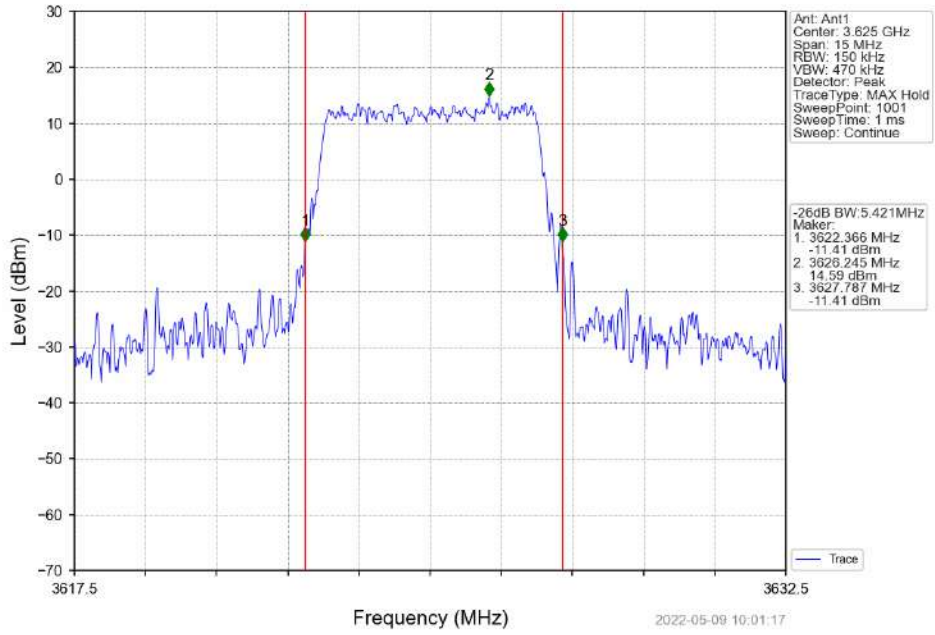

1.2.2 Test Graph

Band48_5MHz_QPSK_HCH_3697.5MHz_RB_25_0_NTNV

Band48_5MHz_16QAM_LCH_3552.5MHz_RB_25_0_NTNV

Band48_5MHz_16QAM_MCH_3625MHz_RB_25_0_NTNV

Band48_5MHz_16QAM_HCH_3697.5MHz_RB_25_0_NTNV

Band48_10MHz_QPSK_LCH_3555MHz_RB_50_0_NTNV