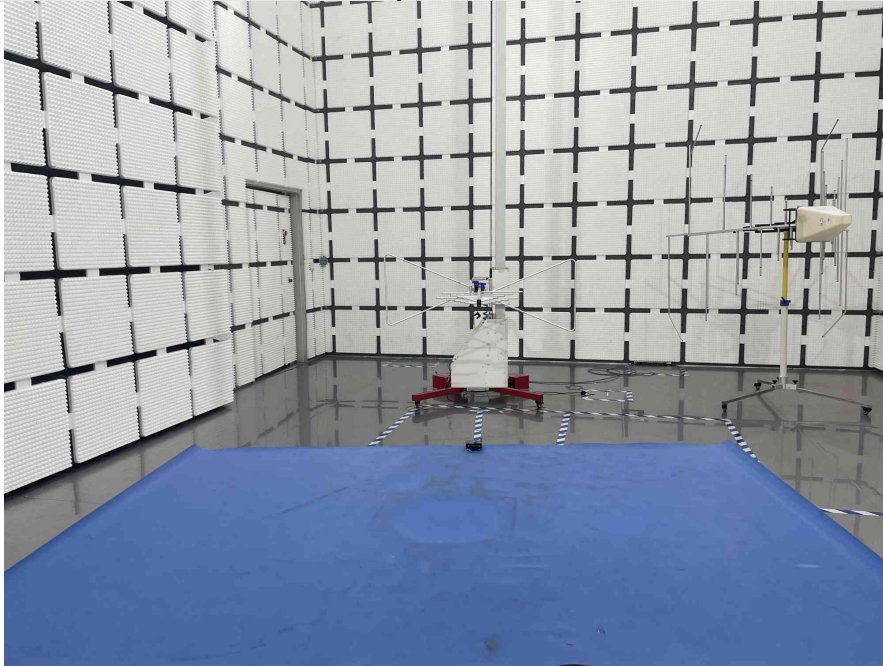

Product Name : GEEK ONE

Radiated Spurious Emissions

Test engineer sample no: RX-1

Radiated Spurious Emissions

Conducted Emissions at AC Power Line (150kHz-30MHz)