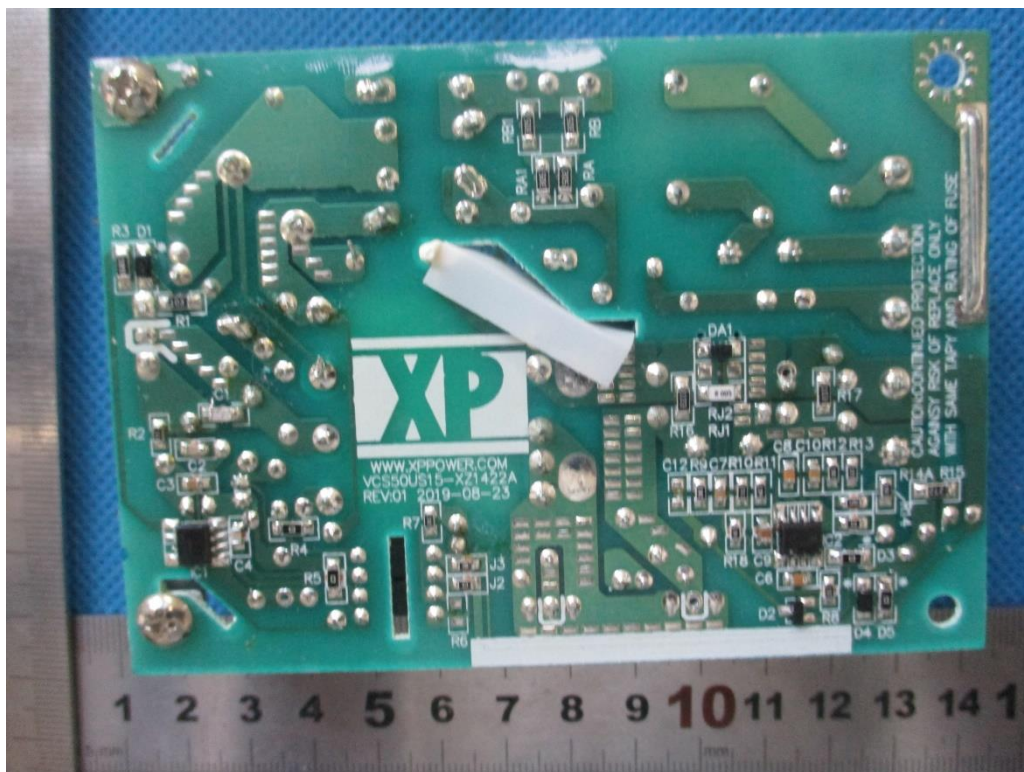

Antenna

China

Internal Photos Documentation

Applicant: Honeywell International Inc
Product: Access control unit
FCC ID: 2A8LTMPA24
IC: 12252AMPA24

China

Internal Photos Documentation

Applicant: Honeywell International Inc
Product: Access control unit
FCC ID: 2A8LTMPA24
IC: 12252AMPA24

China

Internal Photos Documentation

Applicant: Honeywell International Inc
Product: Access control unit
FCC ID: 2A8LTMPA24
IC: 12252AMPA24

China

Internal Photos Documentation

Applicant: Honeywell International Inc
Product: Access control unit
FCC ID: 2A8LTMPA24
IC: 12252AMPA24

China

Internal Photos Documentation

Applicant: Honeywell International Inc
Product: Access control unit
FCC ID: 2A8LTMPA24
IC: 12252AMPA24