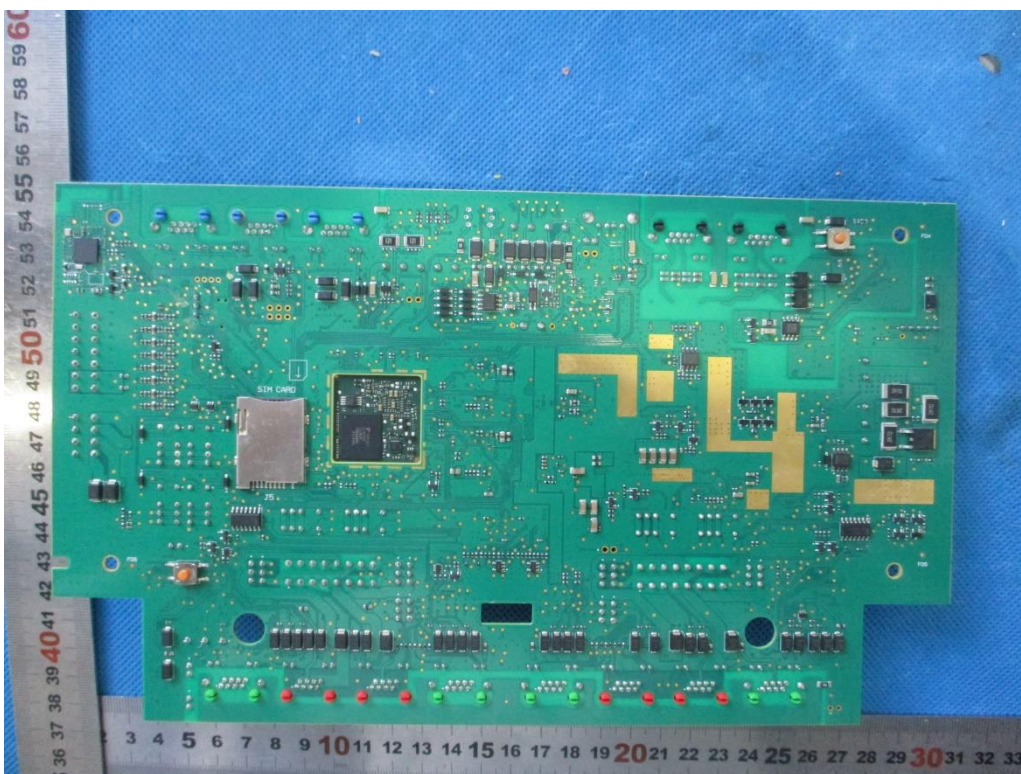

Internal Photos Documentation

Applicant: Honeywell International Inc

Product: Access control unit

FCC ID: 2A8LTMPA24

IC: 12252AMPA24