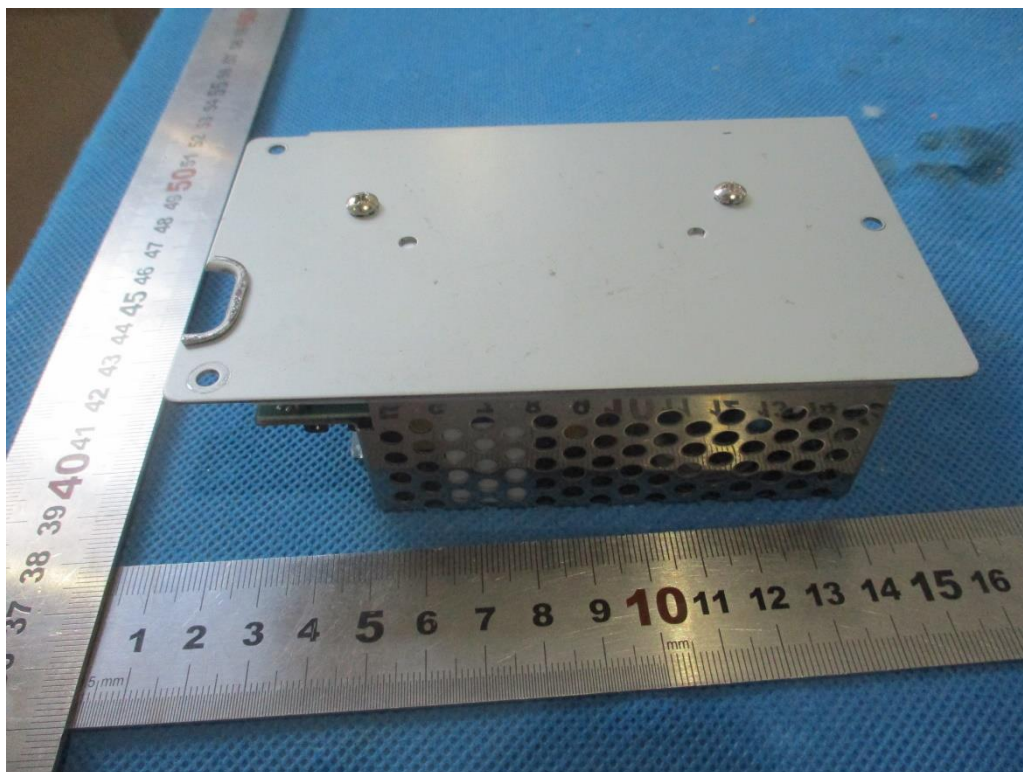

China

Internal Photos Documentation

Applicant: Honeywell International Inc
Product: Access control unit
FCC ID: 2A8LTMPA24
IC: 12252AMPA24

China

Internal Photos Documentation

Applicant: Honeywell International Inc
Product: Access control unit
FCC ID: 2A8LTMPA24
IC: 12252AMPA24

Internal Photos Documentation

Applicant: Honeywell International Inc

Product: Access control unit

FCC ID: 2A8LTMPA24

IC: 12252AMPA24

Internal Photos Documentation

Applicant: Honeywell International Inc
Product: Access control unit
FCC ID: 2A8LTMPA24
IC: 12252AMPA24

Antenna

China

Internal Photos Documentation

Applicant: Honeywell International Inc
Product: Access control unit
FCC ID: 2A8LTMPA24
IC: 12252AMPA24

China

Internal Photos Documentation

Applicant: Honeywell International Inc
Product: Access control unit
FCC ID: 2A8LTMPA24
IC: 12252AMPA24