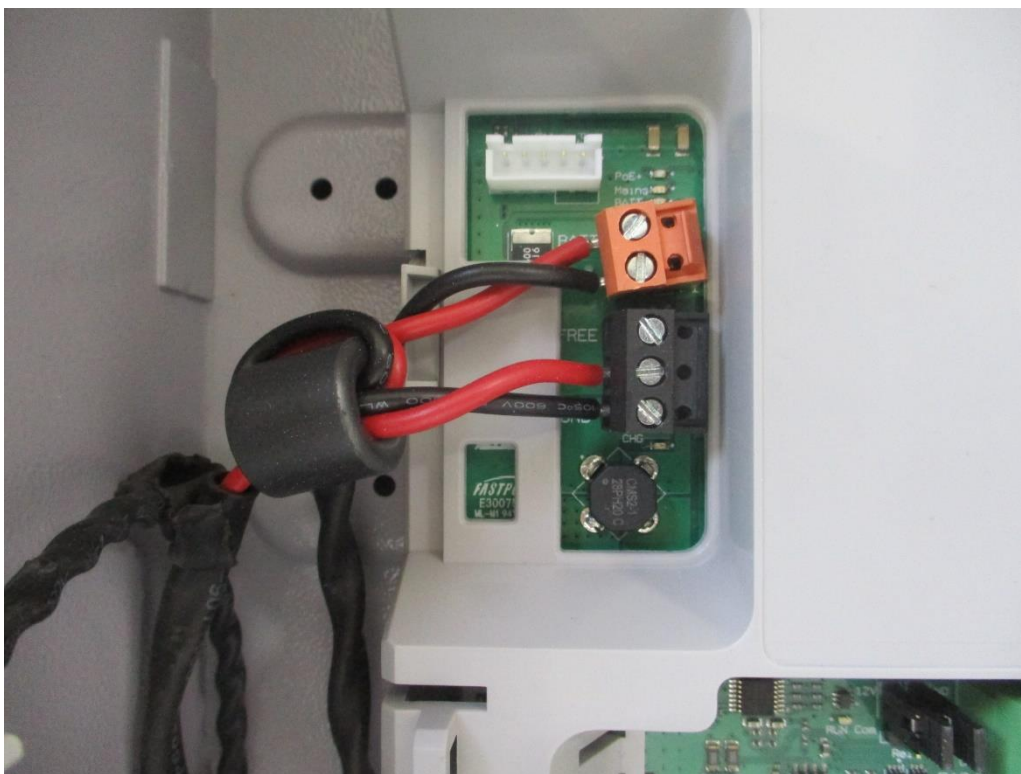

China

Internal Photos Documentation

Applicant: Honeywell International Inc
Product: Access control unit
FCC ID: 2A8LTMPA24
IC: 12252AMPA24