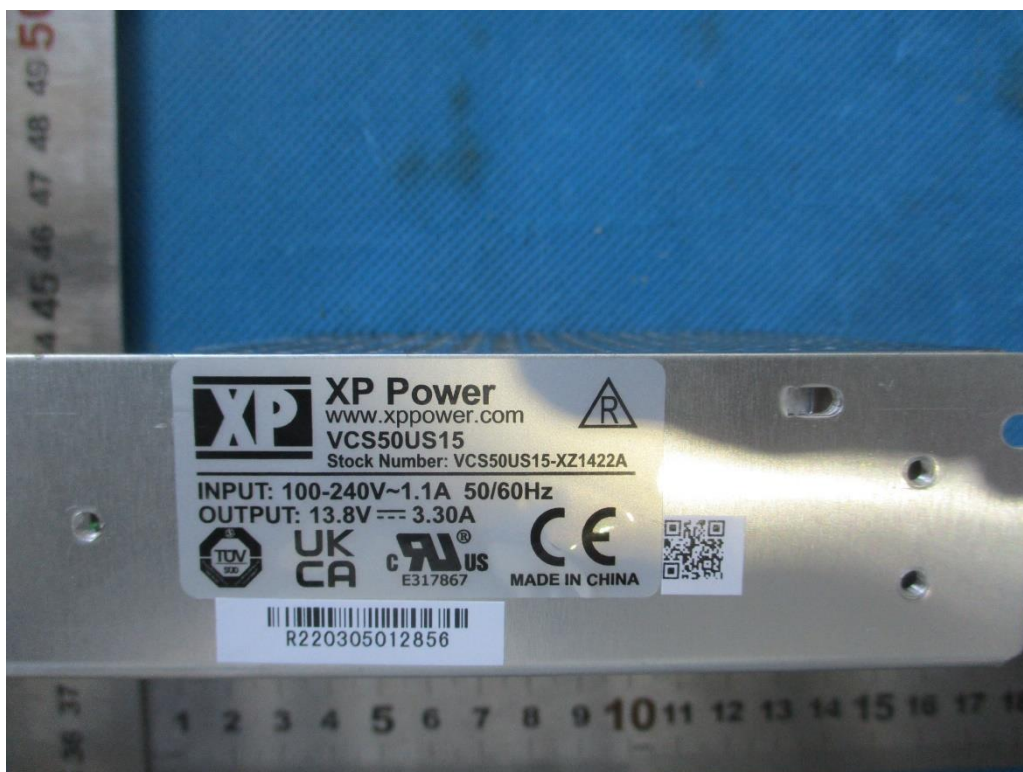

China

Internal Photos Documentation

Applicant: Honeywell International Inc
Product: Access control unit
FCC ID: 2A8LTMPA24
IC: 12252AMPA24

China

Internal Photos Documentation

Applicant: Honeywell International Inc
Product: Access control unit
FCC ID: 2A8LTMPA24
IC: 12252AMPA24

Internal Photos Documentation

Applicant: Honeywell International Inc

Product: Access control unit

FCC ID: 2A8LTMPA24

IC: 12252AMPA24

Internal Photos Documentation

Applicant: Honeywell International Inc
Product: Access control unit
FCC ID: 2A8LTMPA24
IC: 12252AMPA24

Antenna

China

Internal Photos Documentation

Applicant: Honeywell International Inc
Product: Access control unit
FCC ID: 2A8LTMPA24
IC: 12252AMPA24

China

Internal Photos Documentation

Applicant: Honeywell International Inc
Product: Access control unit
FCC ID: 2A8LTMPA24
IC: 12252AMPA24