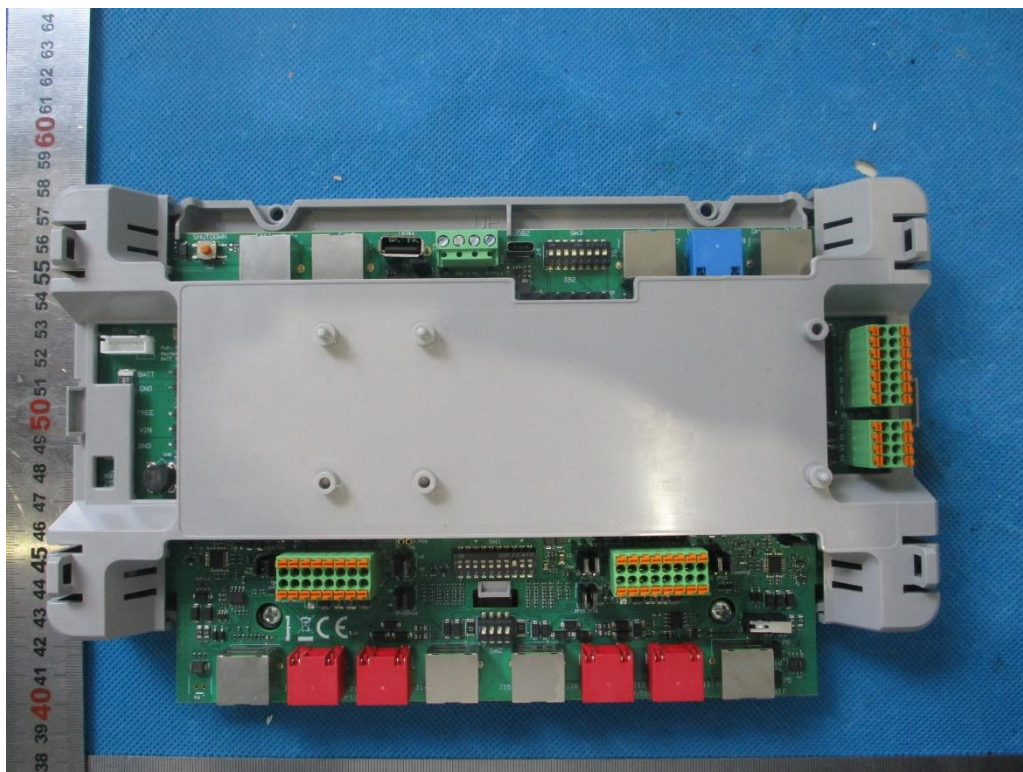

China

Internal Photos Documentation

Applicant: Honeywell International Inc
Product: Access control unit
FCC ID: 2A8LTMPA24
IC: 12252AMPA24