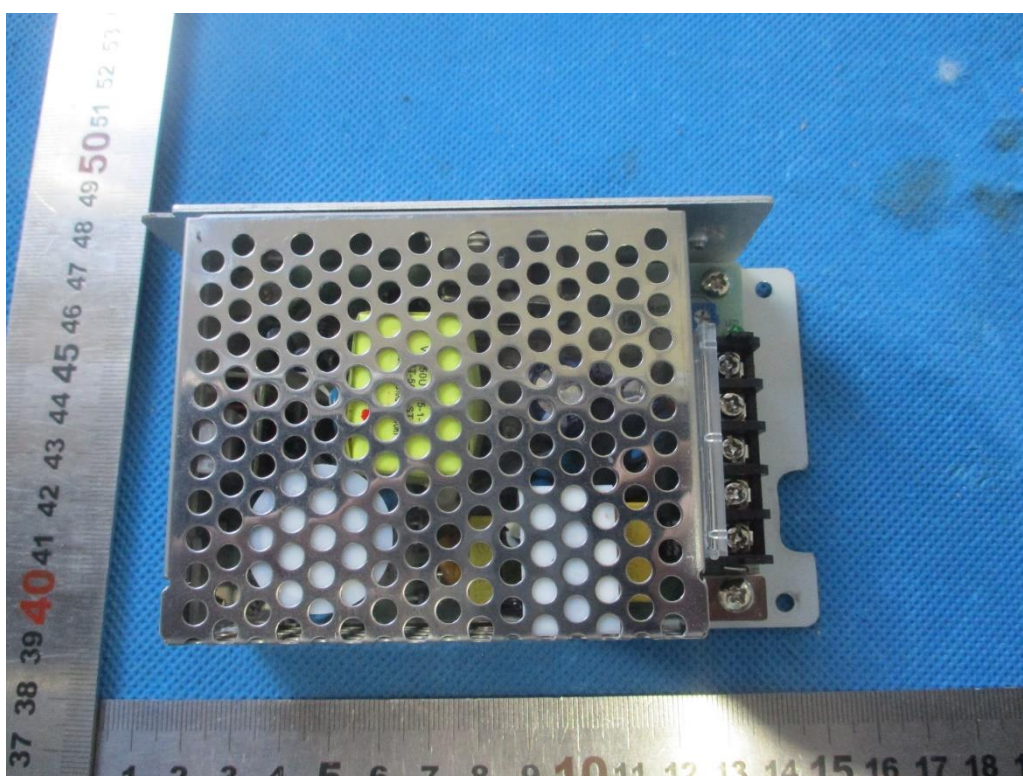

China

Internal Photos Documentation

Applicant: Honeywell International Inc
Product: Access control unit
FCC ID: 2A8LTMPA24
IC: 12252AMPA24

China

Internal Photos Documentation

Applicant: Honeywell International Inc
Product: Access control unit
FCC ID: 2A8LTMPA24
IC: 12252AMPA24

Internal Photos Documentation

Applicant: Honeywell International Inc

Product: Access control unit

FCC ID: 2A8LTMPA24

IC: 12252AMPA24

Internal Photos Documentation

Applicant: Honeywell International Inc
Product: Access control unit
FCC ID: 2A8LTMPA24
IC: 12252AMPA24

Antenna

China

Internal Photos Documentation

Applicant: Honeywell International Inc
Product: Access control unit
FCC ID: 2A8LTMPA24
IC: 12252AMPA24

China

Internal Photos Documentation

Applicant: Honeywell International Inc
Product: Access control unit
FCC ID: 2A8LTMPA24
IC: 12252AMPA24