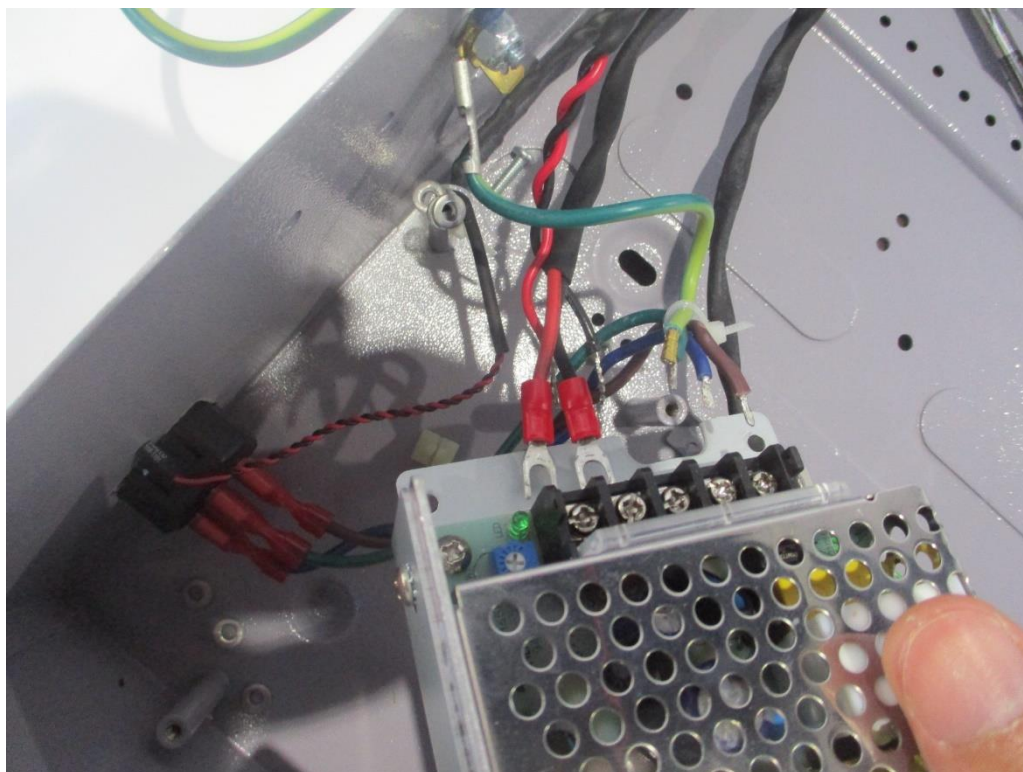

China

Internal Photos Documentation

Applicant: Honeywell International Inc
Product: Access control unit
FCC ID: 2A8LTMPA24
IC: 12252AMPA24

China

Internal Photos Documentation

Applicant: Honeywell International Inc
Product: Access control unit
FCC ID: 2A8LTMPA24
IC: 12252AMPA24

Internal Photos Documentation

Applicant: Honeywell International Inc

Product: Access control unit

FCC ID: 2A8LTMPA24

IC: 12252AMPA24

Internal Photos Documentation

Applicant: Honeywell International Inc
Product: Access control unit
FCC ID: 2A8LTMPA24
IC: 12252AMPA24

Antenna

China

Internal Photos Documentation

Applicant: Honeywell International Inc
Product: Access control unit
FCC ID: 2A8LTMPA24
IC: 12252AMPA24

China

Internal Photos Documentation

Applicant: Honeywell International Inc
Product: Access control unit
FCC ID: 2A8LTMPA24
IC: 12252AMPA24