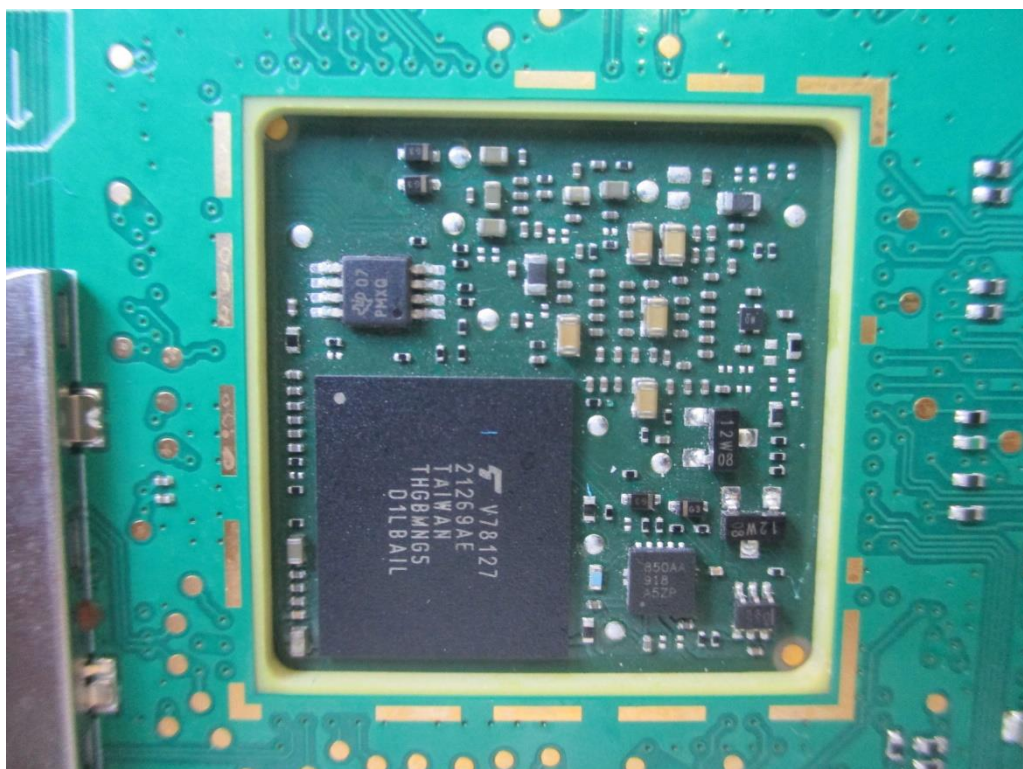

Internal Photos Documentation

Applicant: Honeywell International Inc
Product: Access control unit
FCC ID: 2A8LTMPA24
IC: 12252AMPA24

Antenna