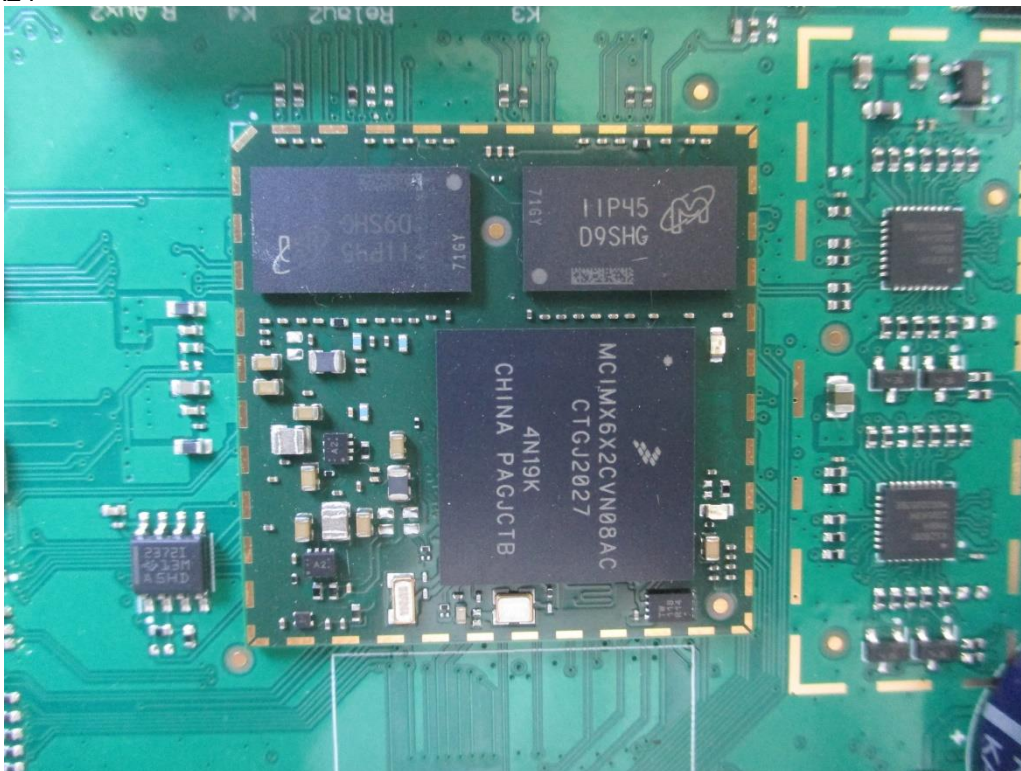

Internal Photos Documentation

Applicant: Honeywell International Inc

Product: Access control unit

FCC ID: 2A8LTMPA24

IC: 12252AMPA24