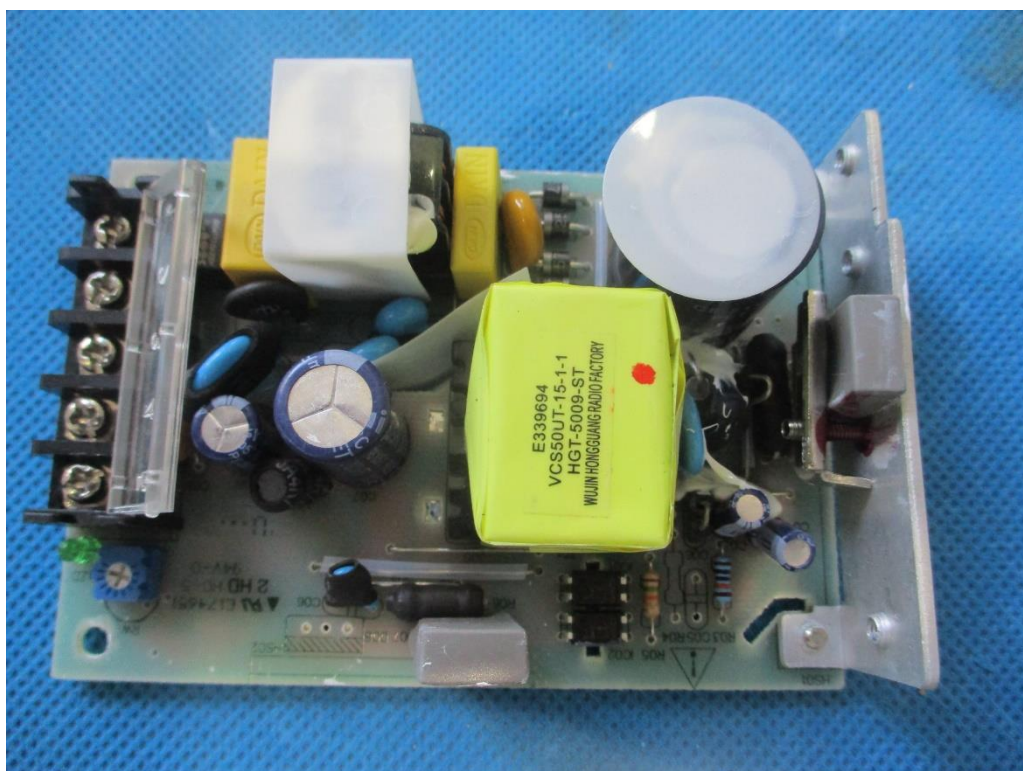

China

Internal Photos Documentation

Applicant: Honeywell International Inc
Product: Access control unit
FCC ID: 2A8LTMPA24
IC: 12252AMPA24

China

Internal Photos Documentation

Applicant: Honeywell International Inc
Product: Access control unit
FCC ID: 2A8LTMPA24
IC: 12252AMPA24

Internal Photos Documentation

Applicant: Honeywell International Inc

Product: Access control unit

FCC ID: 2A8LTMPA24

IC: 12252AMPA24

Internal Photos Documentation

Applicant: Honeywell International Inc
Product: Access control unit
FCC ID: 2A8LTMPA24
IC: 12252AMPA24

Antenna

China

Internal Photos Documentation

Applicant: Honeywell International Inc
Product: Access control unit
FCC ID: 2A8LTMPA24
IC: 12252AMPA24

China

Internal Photos Documentation

Applicant: Honeywell International Inc
Product: Access control unit
FCC ID: 2A8LTMPA24
IC: 12252AMPA24