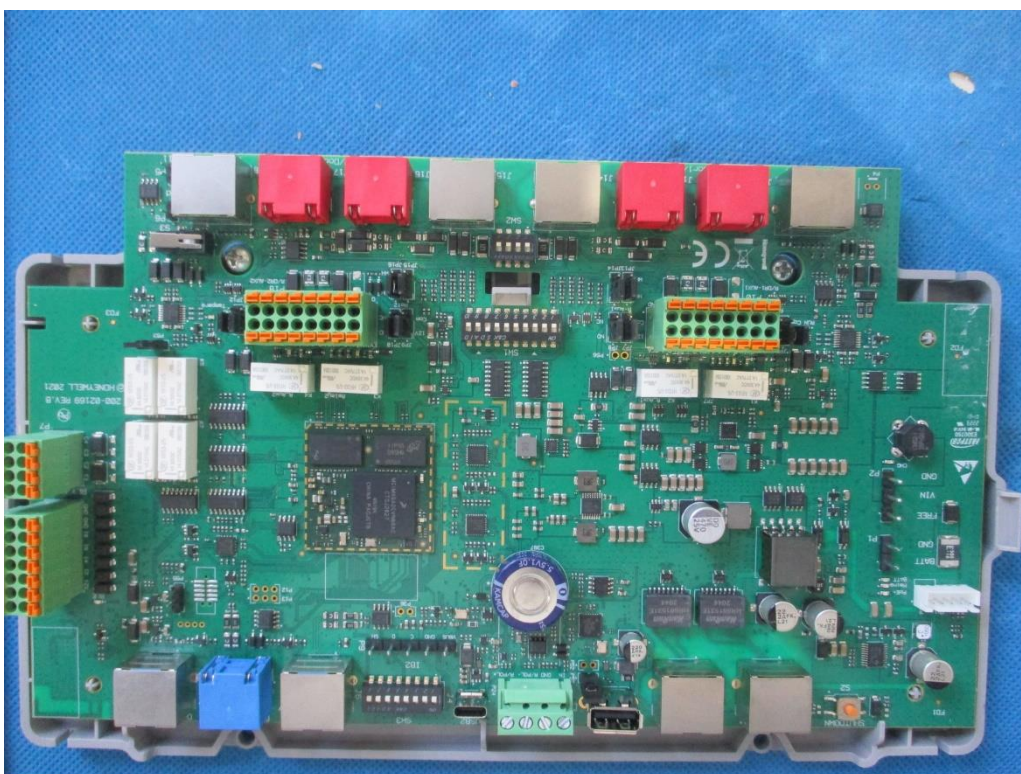

China

Internal Photos Documentation

Applicant: Honeywell International Inc
Product: Access control unit
FCC ID: 2A8LTMPA24
IC: 12252AMPA24