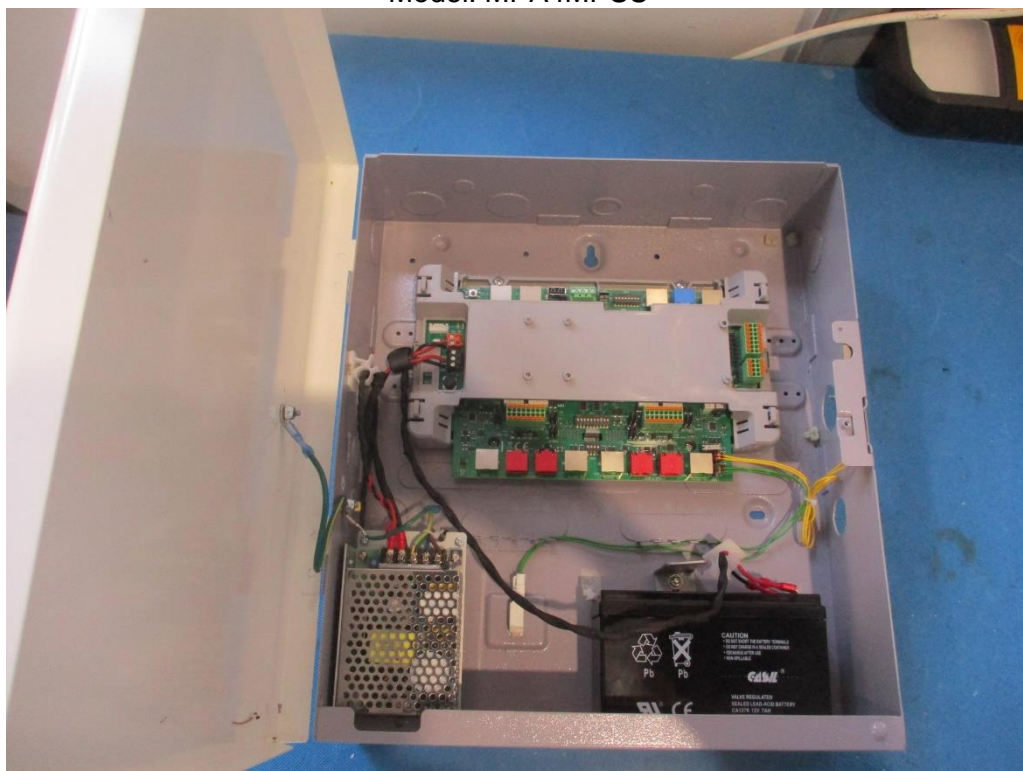

China

Internal Photos Documentation

Applicant: Honeywell International Inc
Product: Access control unit
FCC ID: 2A8LTMPA24
IC: 12252AMPA24

Model: MPA4MPSU