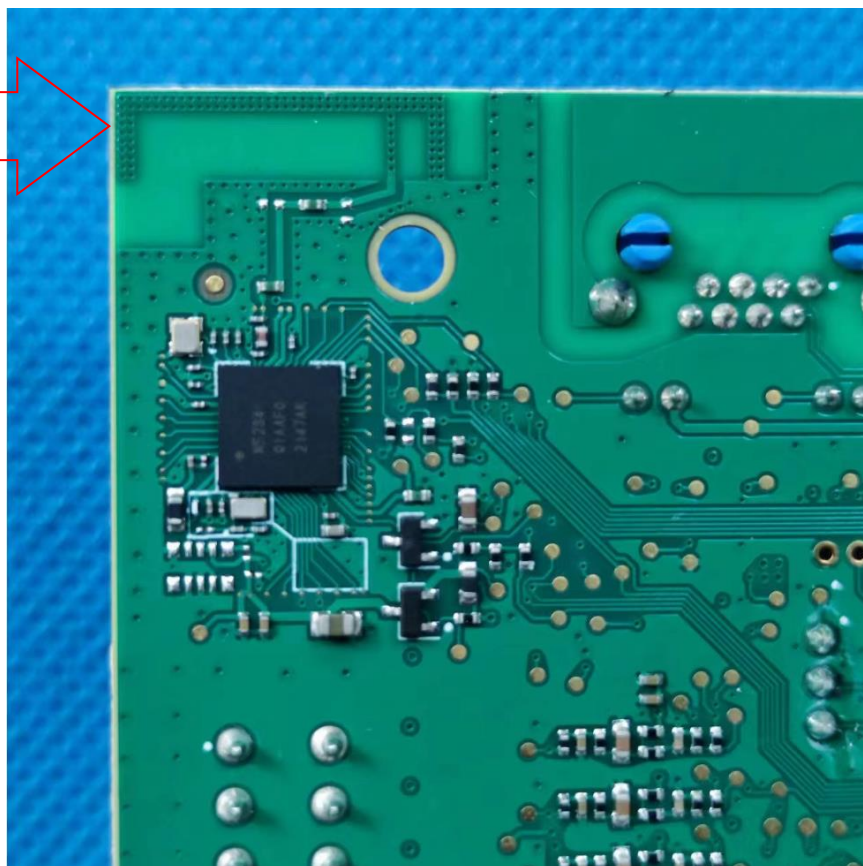

Internal Photos Documentation

Applicant: Honeywell International Inc
Product: Access control unit
FCC ID: 2A8LTMPA24
IC: 12252AMPA24

Antenna