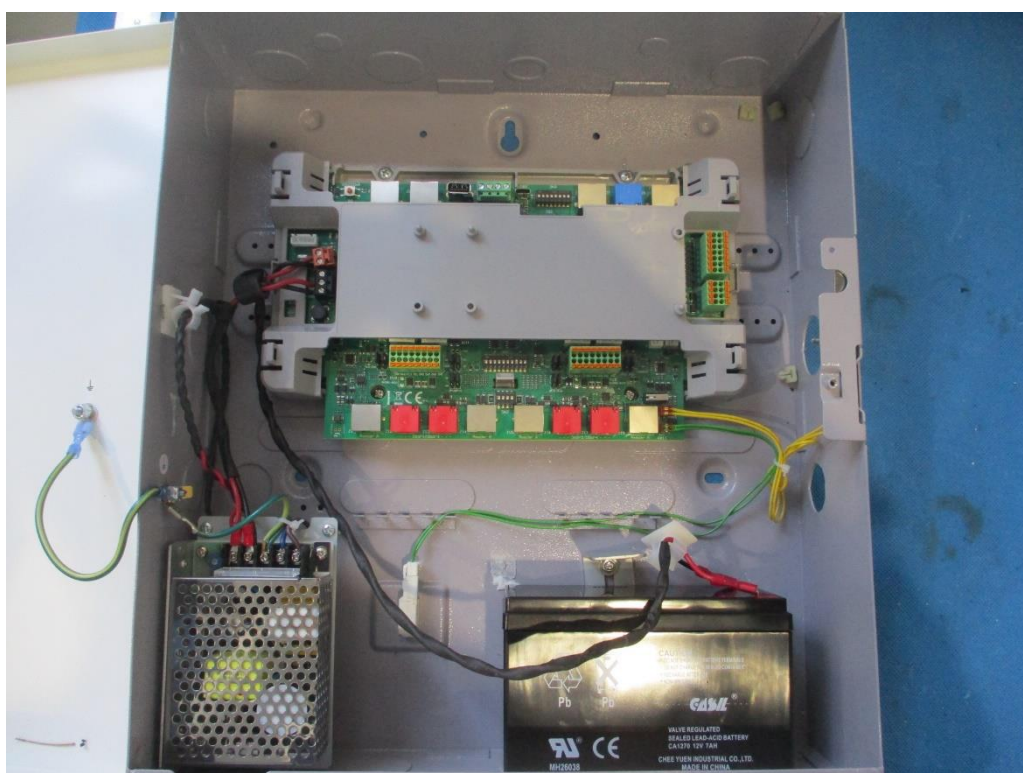

China

Internal Photos Documentation

Applicant: Honeywell International Inc
Product: Access control unit
FCC ID: 2A8LTMPA24
IC: 12252AMPA24

Model: MPA4MPSU