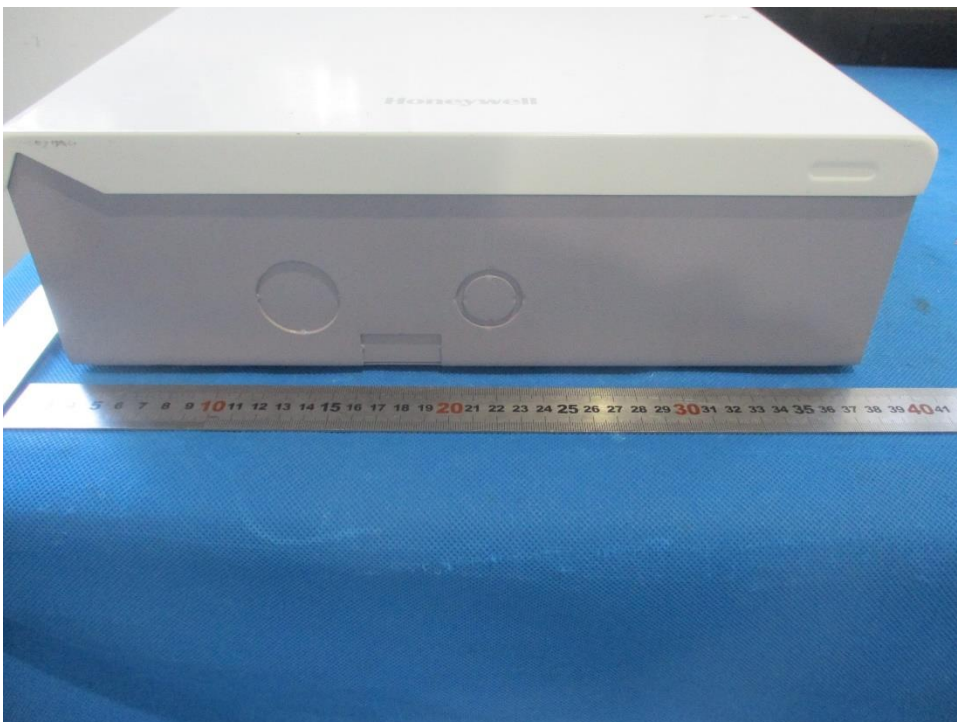

China

Page 1 of 3

External Photos Documentation

Applicant: Honeywell International Inc
Product: Access control unit
FCC ID: 2A8LTMPA24
IC: 12252AMPA24

Model: MPA4MPSU

China

Page 2 of 3

External Photos Documentation

Applicant: Honeywell International Inc
Product: Access control unit
FCC ID: 2A8LTMPA24
IC: 12252AMPA24

China

Page 3 of 3

External Photos Documentation

Applicant: Honeywell International Inc
Product: Access control unit
FCC ID: 2A8LTMPA24
IC: 12252AMPA24