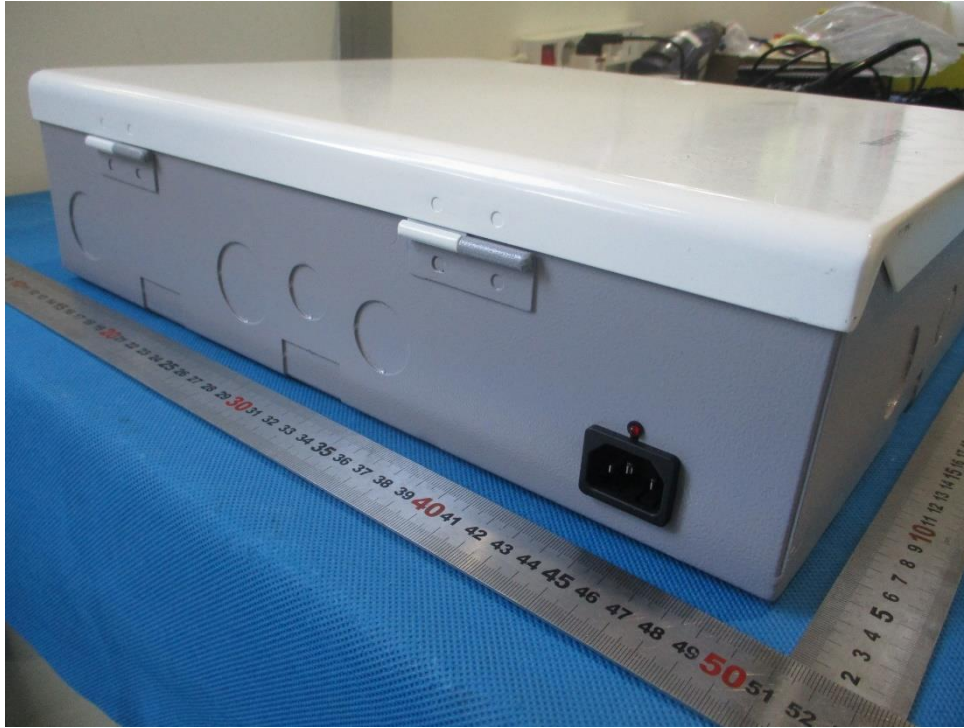

China

Page 1 of 3

External Photos Documentation

Applicant: Honeywell International Inc
Product: Access control unit
FCC ID: 2A8LTMPA24
IC: 12252AMPA24

Model: MPA4MPSU

China

Page 2 of 3

External Photos Documentation

Applicant: Honeywell International Inc
Product: Access control unit
FCC ID: 2A8LTMPA24
IC: 12252AMPA24

China

Page 3 of 3

External Photos Documentation

Applicant: Honeywell International Inc
Product: Access control unit
FCC ID: 2A8LTMPA24
IC: 12252AMPA24