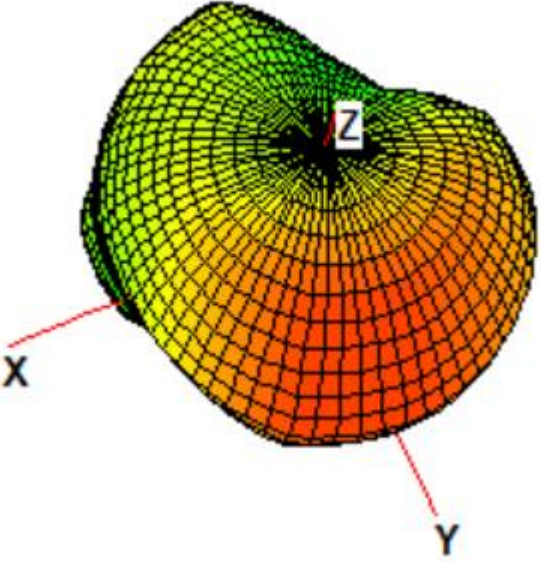

IQ5-IO-4DO-G-B