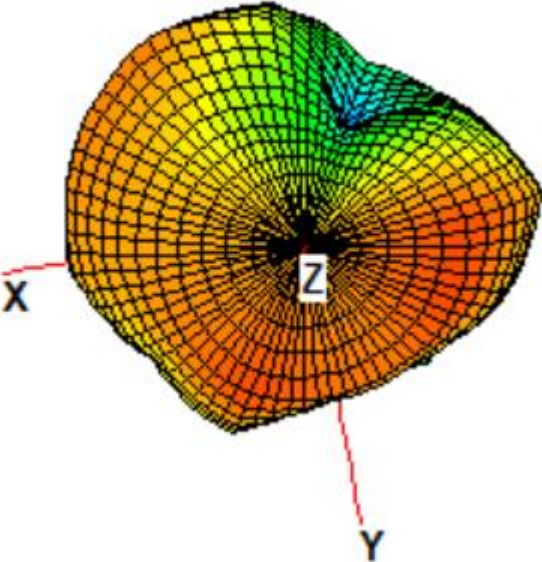

BLE Antenna Pattern

IQ5-IO-8DI-B