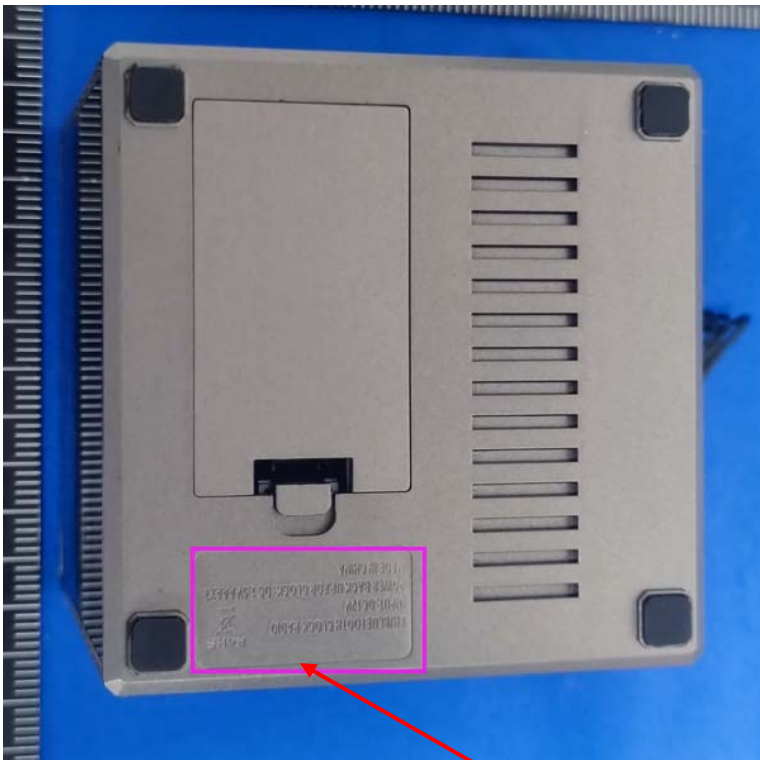

Label Location and Artwork

Model: KT-100V

Label:

RADIO CLOCK AND BLUETOOTH SPEAKER
Model: KT-100V
FCC ID: 2A8LM-KT-100V
This equipment complies with FCC radiation exposure limits set forth for an uncontrolled environment. This equipment should be installed and operated with minimum distance 20cm between the radiator & your body.

Size: L*W= 50*25mm

Location