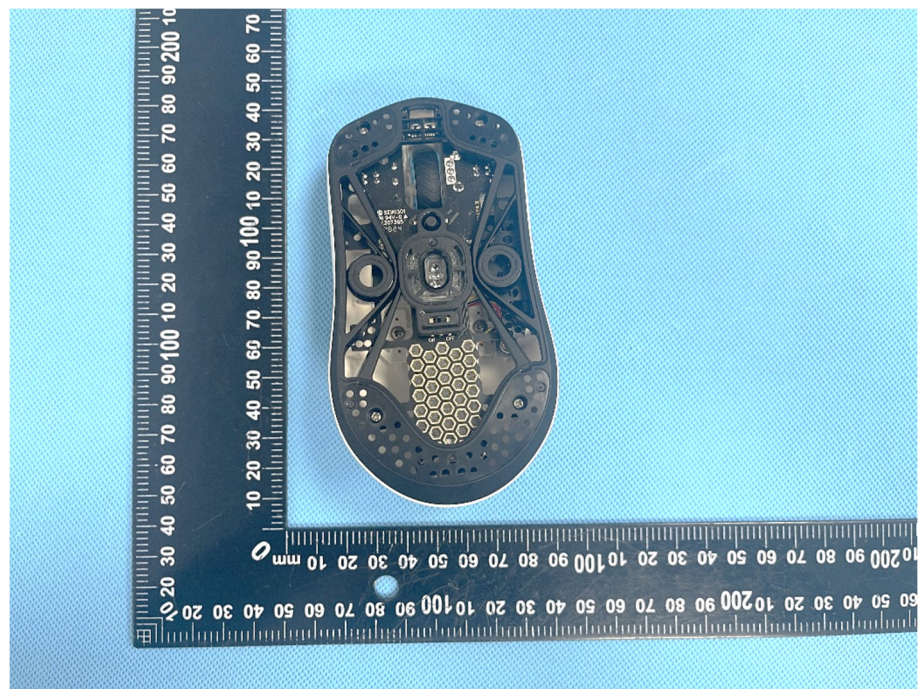

EXHIBIT 2 - EUT EXTERNAL PHOTOGRAPHS

<p>EUT View 1</p>	 A photograph showing a white computer mouse and its braided cable. The mouse is positioned vertically next to a black ruler with white markings. The ruler shows measurements in millimeters and centimeters. The cable is coiled and has a USB-A connector on one end and a USB-B connector on the other. The background is a light blue textured surface.
<p>EUT View 2</p>	 A close-up photograph of the white computer mouse. The mouse is positioned vertically next to a black ruler with white markings. The ruler shows measurements in millimeters and centimeters. The background is a light blue textured surface.

<p>EUT View 3</p>	
<p>EUT View 4</p>	

EUT View 5

EUT View 6

EUT View 7

EUT View 8