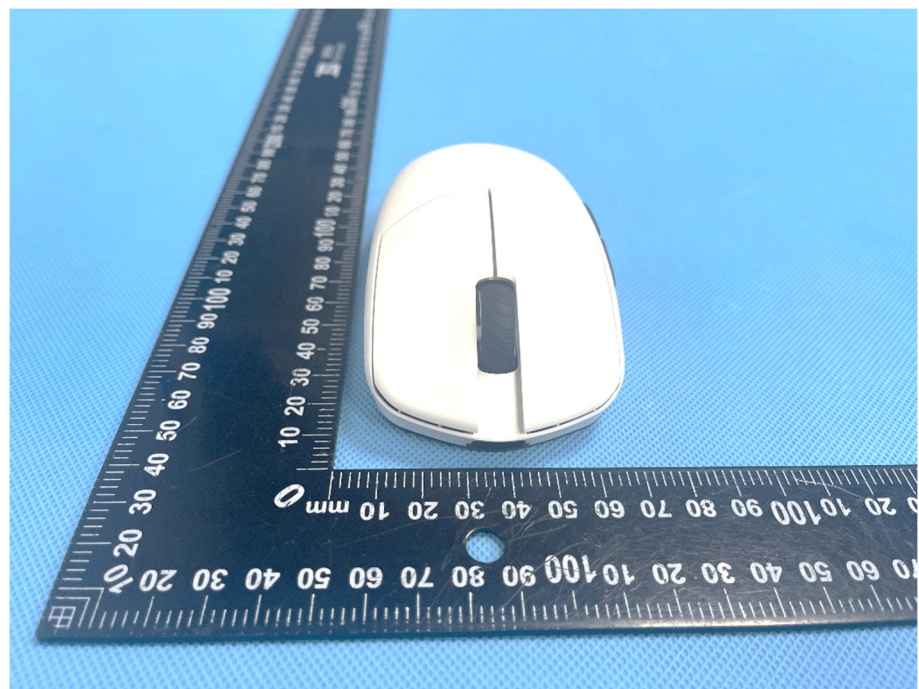

EXHIBIT 2 - EUT EXTERNAL PHOTOGRAPHS

<p>EUT View 1</p>	 A photograph showing a white computer mouse and its braided cable. The mouse is positioned vertically next to a black ruler with white markings. The ruler shows measurements in millimeters and centimeters. The cable is coiled and has a USB-A connector on one end and a USB-B connector on the other. The background is a light blue textured surface.
<p>EUT View 2</p>	 A close-up photograph of the white computer mouse. The mouse is positioned vertically next to a black ruler with white markings. The ruler shows measurements in millimeters and centimeters. The background is a light blue textured surface.

<p>EUT View 3</p>	
<p>EUT View 4</p>	

EUT View 5

EUT View 6

EUT View 7

EUT View 8