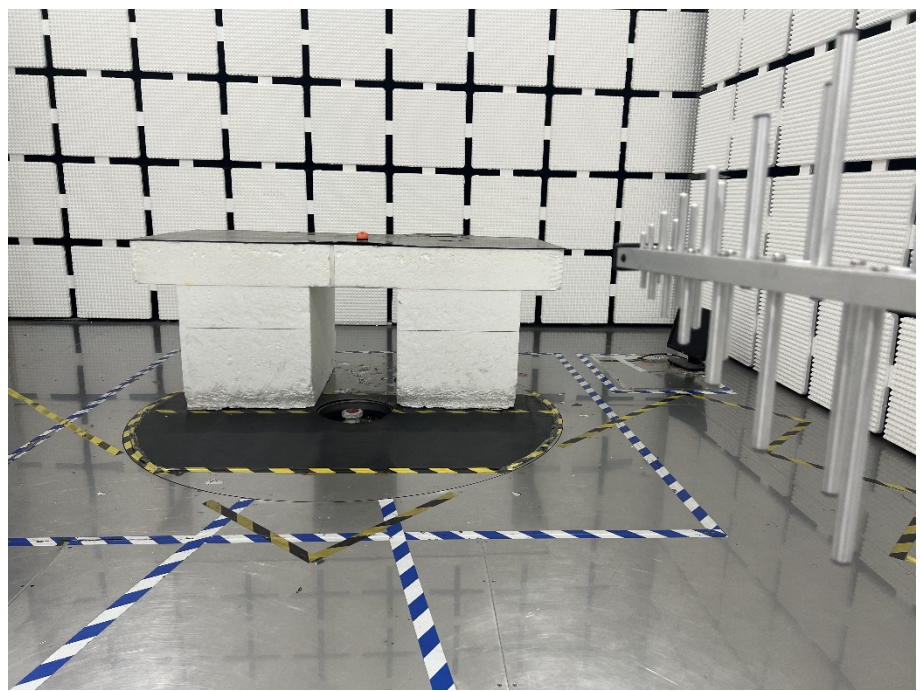

EXHIBIT 4 - TEST SETUP PHOTOGRAPHS

Conducted Emission Test Setup

Radiation Emission Test Setup (Below 30MHz)

Radiation Emission Test Setup (30MHz to 1GHz)

Radiation Emission Test Setup (1GHz to 18GHz)

**Radiation Emission Test
Setup (Above 18GHz)**