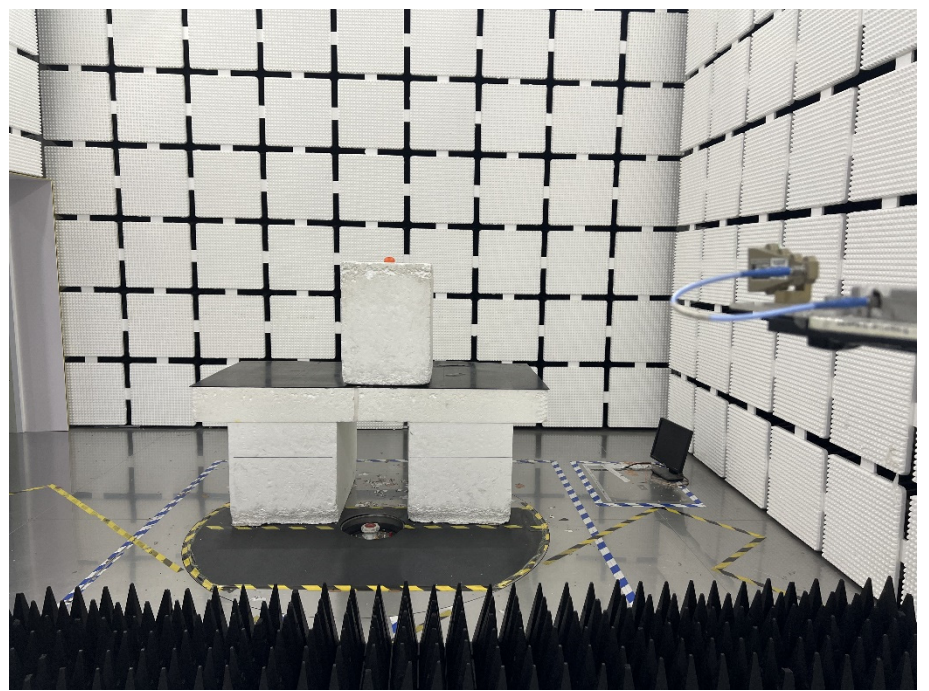

EXHIBIT 4 - TEST SETUP PHOTOGRAPHS

Conducted Emission Test Setup

Radiation Emission Test Setup (Below 30MHz)

Radiation Emission Test Setup (30MHz to 1GHz)

Radiation Emission Test Setup (1GHz to 18GHz)

**Radiation Emission Test
Setup (Above 18GHz)**