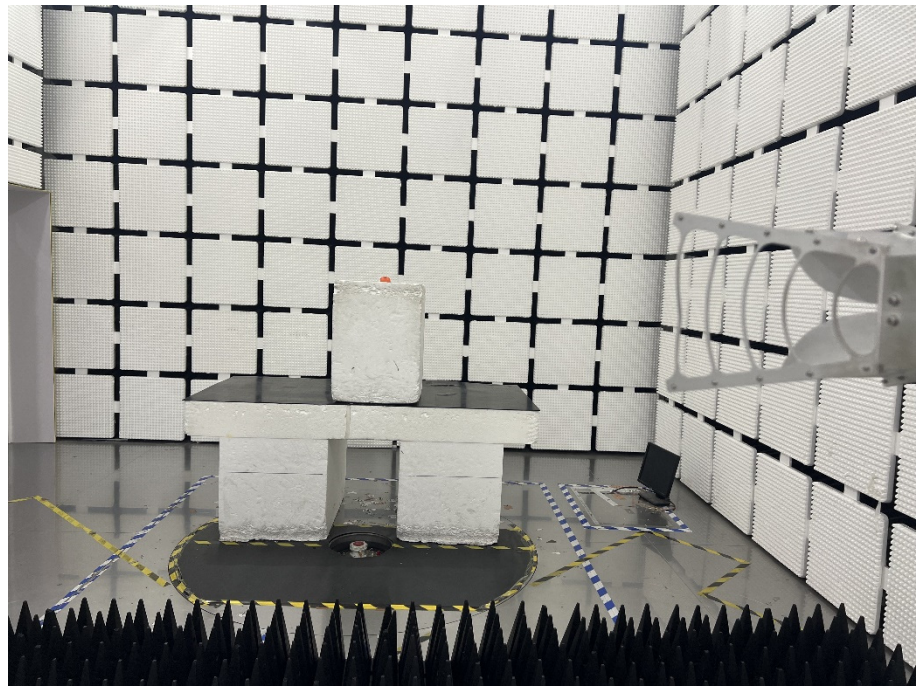

EXHIBIT 4 - TEST SETUP PHOTOGRAPHS

Conducted Emission Test Setup

Radiation Emission Test Setup (Below 30MHz)

Radiation Emission Test Setup (30MHz to 1GHz)

Radiation Emission Test Setup (1GHz to 18GHz)

**Radiation Emission Test
Setup (Above 18GHz)**