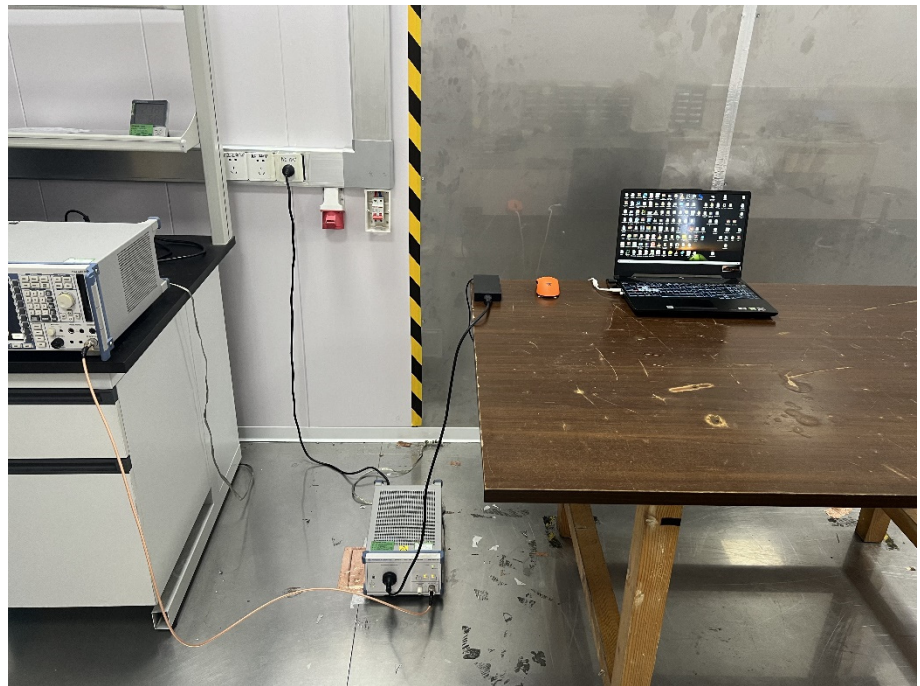

EXHIBIT 4 - TEST SETUP PHOTOGRAPHS

Conducted Emission Test Setup

Radiation Emission Test Setup (Below 30MHz)

Radiation Emission Test Setup (30MHz to 1GHz)

Radiation Emission Test Setup (1GHz to 18GHz)

**Radiation Emission Test
Setup (Above 18GHz)**