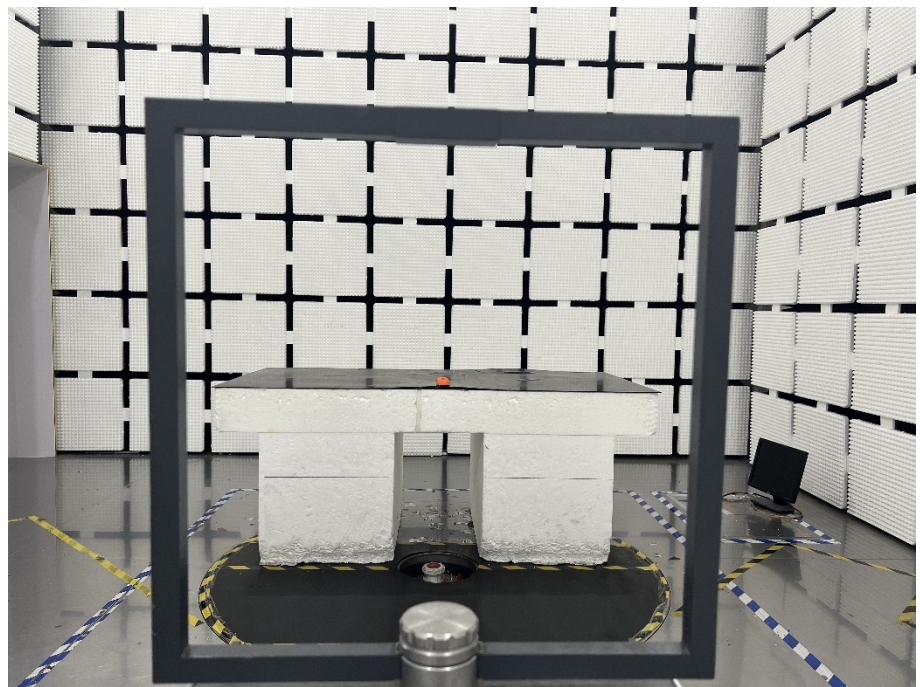

EXHIBIT 4 - TEST SETUP PHOTOGRAPHS

Conducted Emission Test Setup

Radiation Emission Test Setup (Below 30MHz)

Radiation Emission Test Setup (30MHz to 1GHz)

Radiation Emission Test Setup (1GHz to 18GHz)

**Radiation Emission Test
Setup (Above 18GHz)**