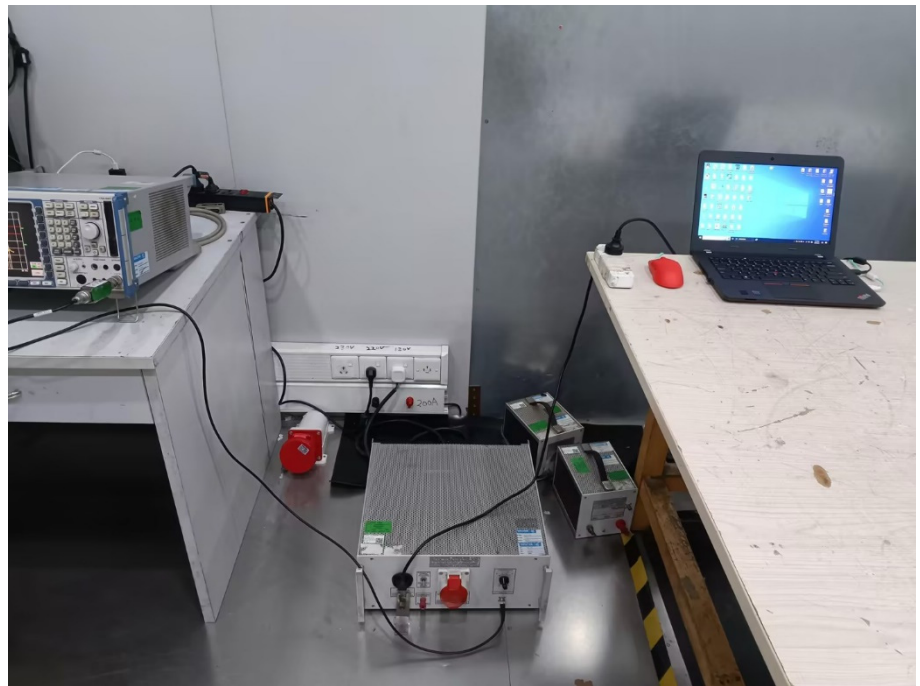

EXHIBIT 4 - TEST SETUP PHOTOGRAPHS

Conducted Emission Test Setup

Radiation Emission Test Setup (Below 30MHz)

Radiation Emission Test Setup (30MHz to 1GHz)

Radiation Emission Test Setup (1GHz to 18GHz)

**Radiation Emission Test
Setup (Above 18GHz)**