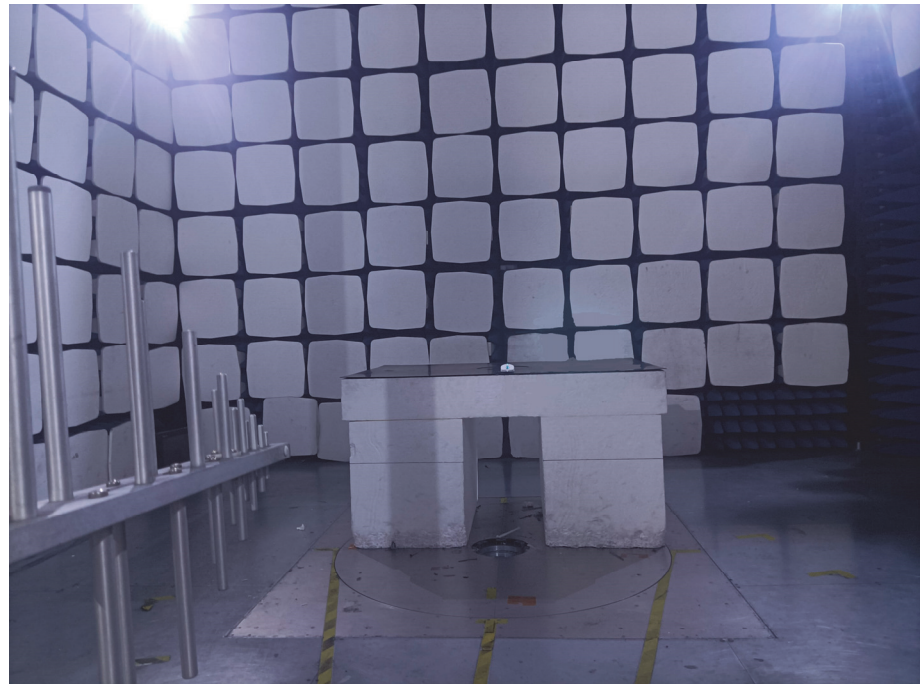

EXHIBIT 4 - TEST SETUP PHOTOGRAPHS

**Conducted Emission
Test Setup**

**Radiation Emission Test
Setup (Below 30MHz)**

Radiation Emission Test Setup (30MHz to 1GHz)

Radiation Emission Test Setup (1GHz to 18GHz)

Radiation Emission Test Setup (Above 18GHz)

***** END OF REPORT *****