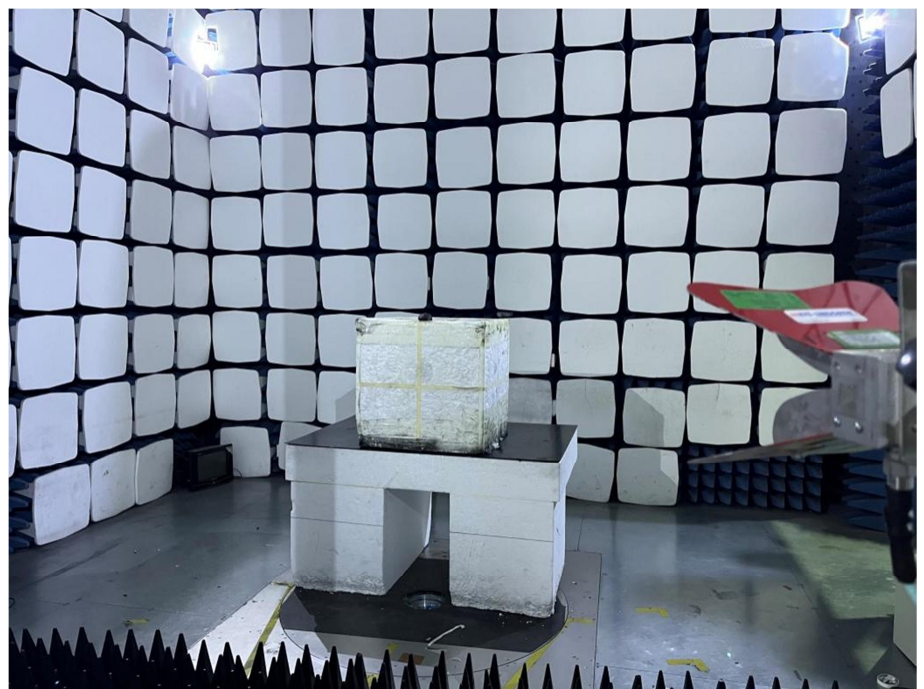

EXHIBIT 4 - TEST SETUP PHOTOGRAPHS

Radiation Emission Test Setup (Below 30MHz)

Radiation Emission Test Setup (30MHz to 1GHz)

Radiation Emission Test Setup (1GHz to 18GHz)

Radiation Emission Test Setup (Above 18GHz)