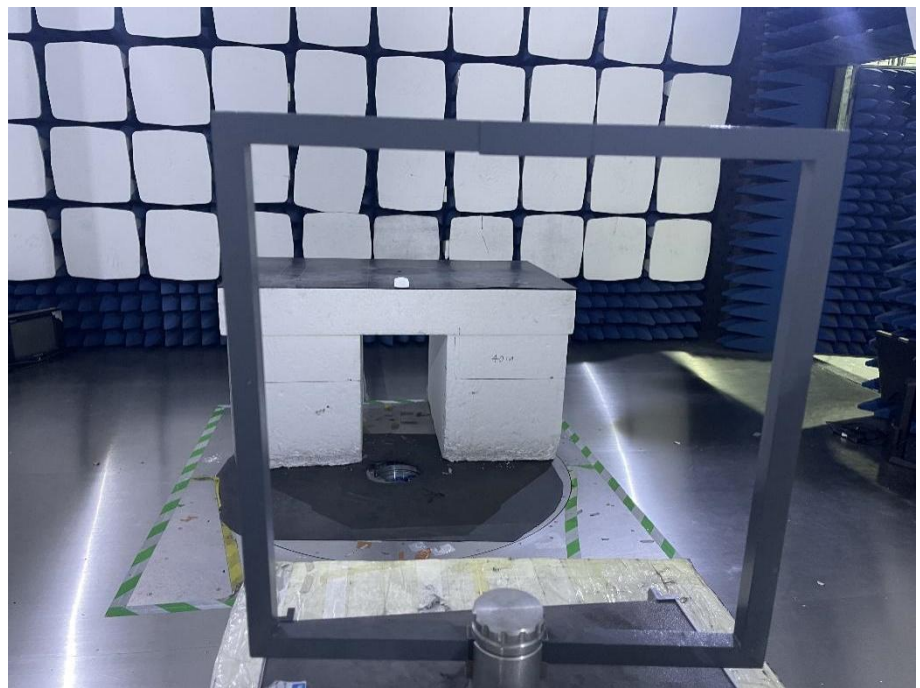

EXHIBIT 4 - TEST SETUP PHOTOGRAPHS

Radiation Emission Test Setup (Below 30MHz)

Radiation Emission Test Setup (30MHz to 1GHz)

Radiation Emission Test Setup (1GHz to 18GHz)

Radiation Emission Test Setup (Above 18GHz)