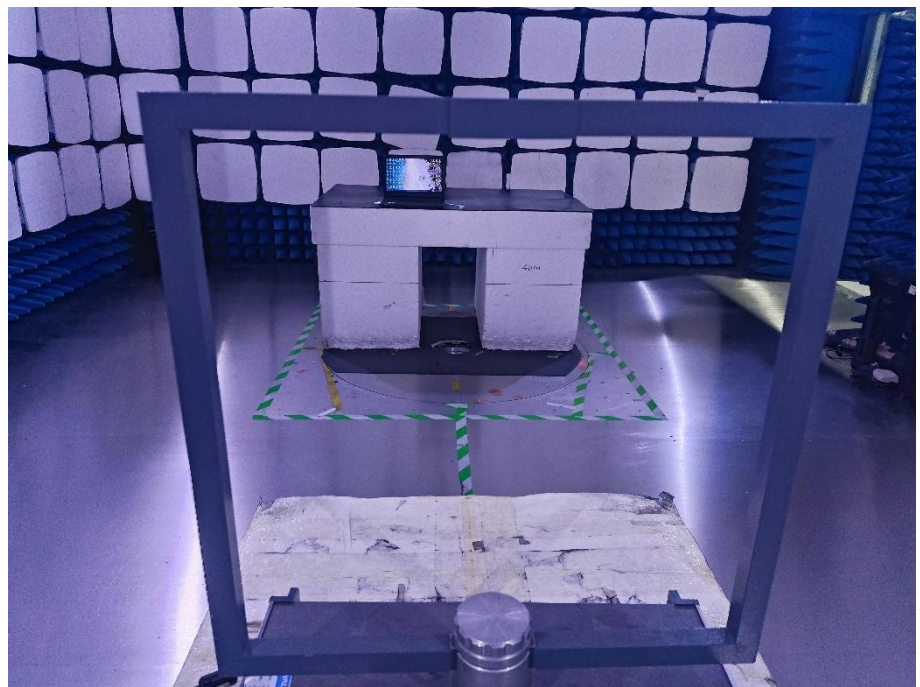

EXHIBIT 4 - TEST SETUP PHOTOGRAPHS

Conducted Emission Test Setup

Radiation Emission Test Setup (Below 30MHz)

Radiation Emission Test Setup (30MHz to 1GHz)

Radiation Emission Test Setup (1GHz to 18GHz)

Radiation Emission Test Setup (Above 18GHz)