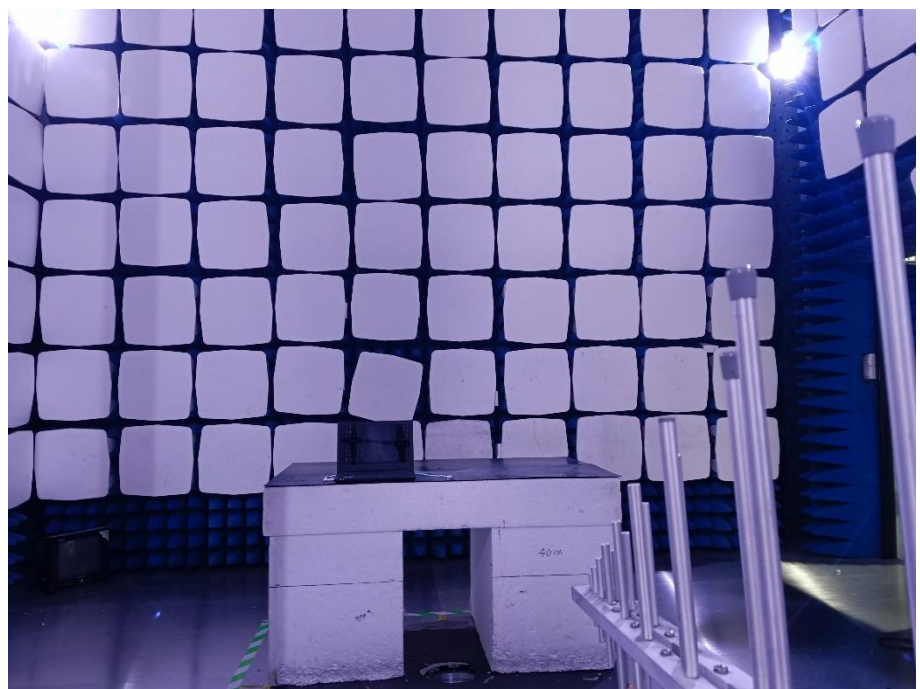

EXHIBIT 4 - TEST SETUP PHOTOGRAPHS

Conducted Emission Test Setup

Radiation Emission Test Setup (Below 30MHz)

Radiation Emission Test Setup (30MHz to 1GHz)

Radiation Emission Test Setup (1GHz to 18GHz)

Radiation Emission Test Setup (Above 18GHz)