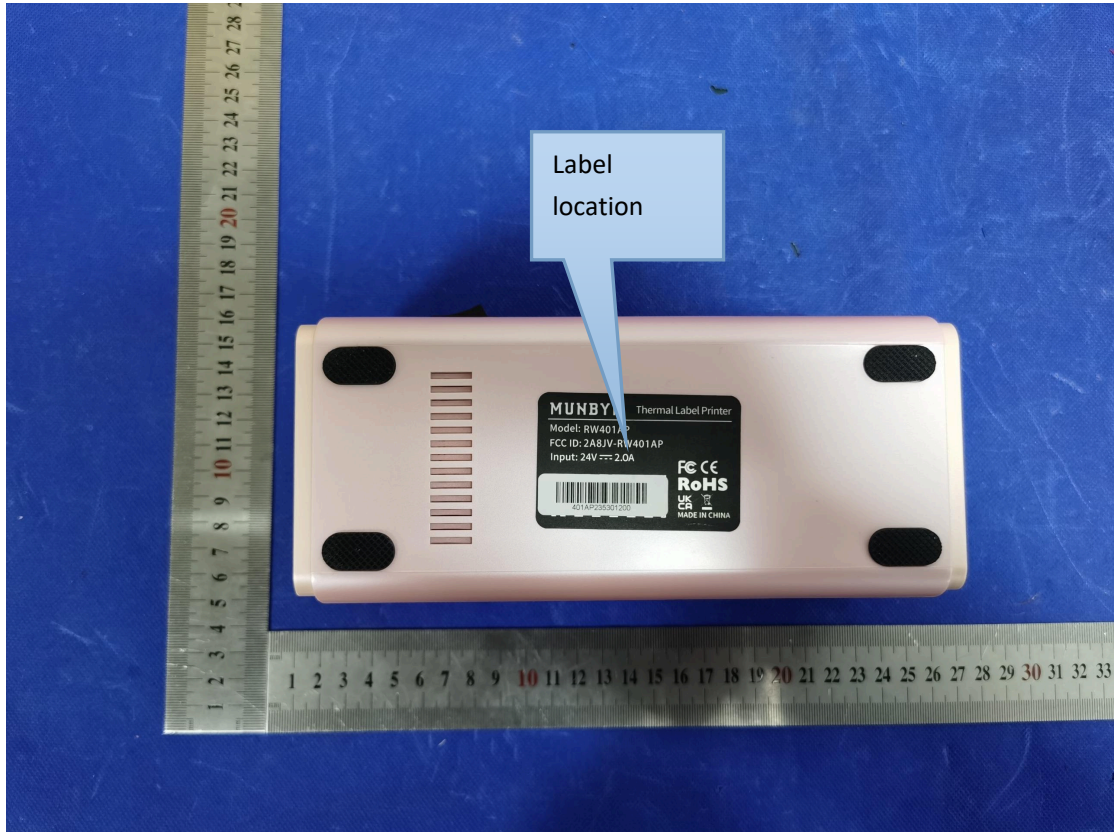

Label & label location

20mm*10mm

FCC ID:2A8JV-RW401AP