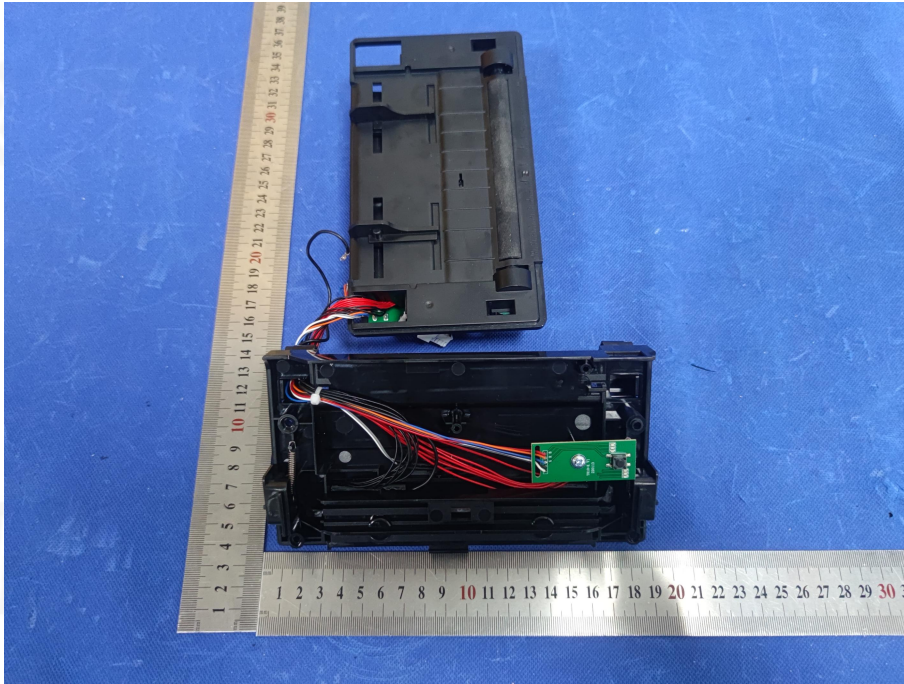

EUT PHOTO(Internal Photos)

Thermal Label Printer

FCC ID:2A8JV-ITPP-130B

***** END OF REPORT *****