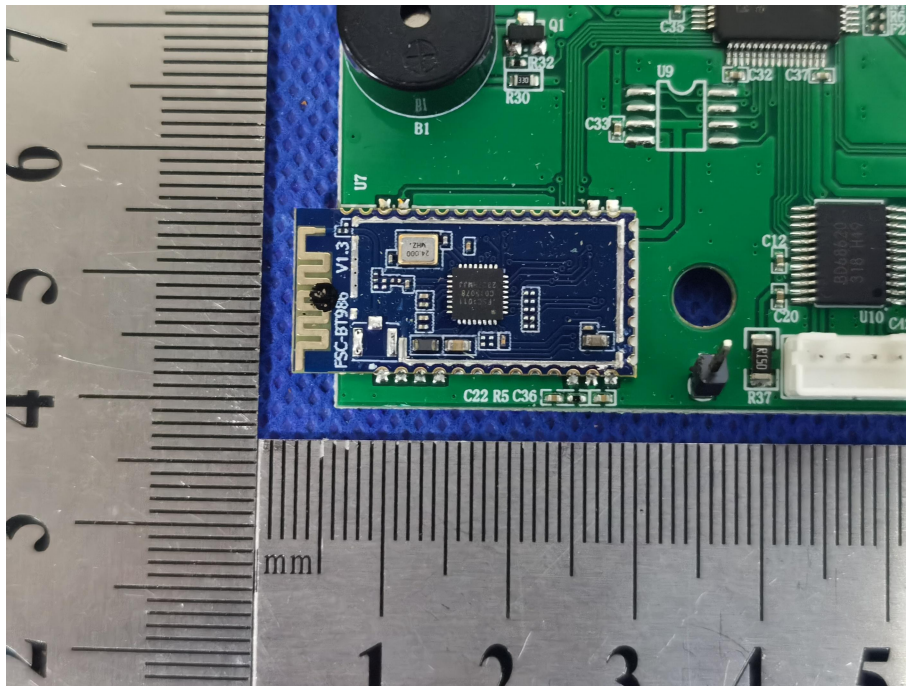

EUT PHOTO(Internal Photos)

Thermal Label Printer

FCC ID:2A8JV-ITPP-130B

***** END OF REPORT *****