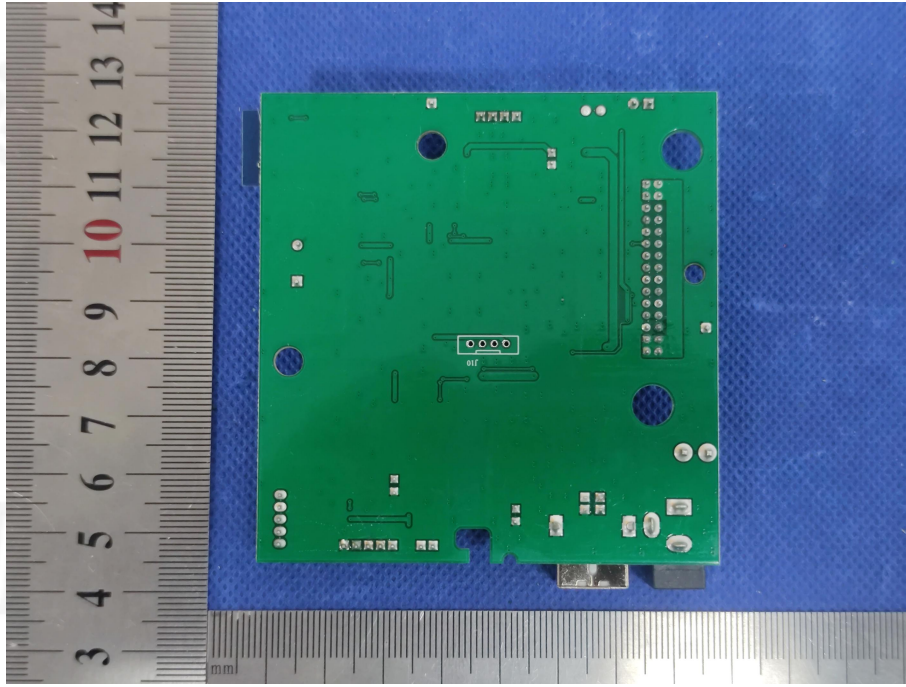

EUT PHOTO(Internal Photos)

Thermal Label Printer

FCC ID:2A8JV-ITPP-130B

***** END OF REPORT *****