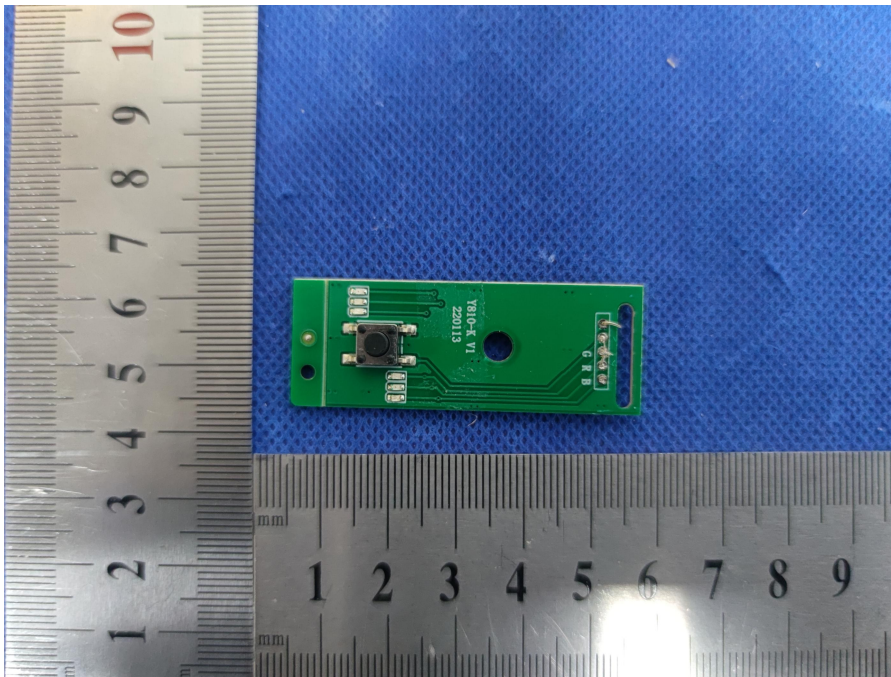

EUT PHOTO(Internal Photos)

Thermal Label Printer

FCC ID:2A8JV-ITPP-130B

***** END OF REPORT *****