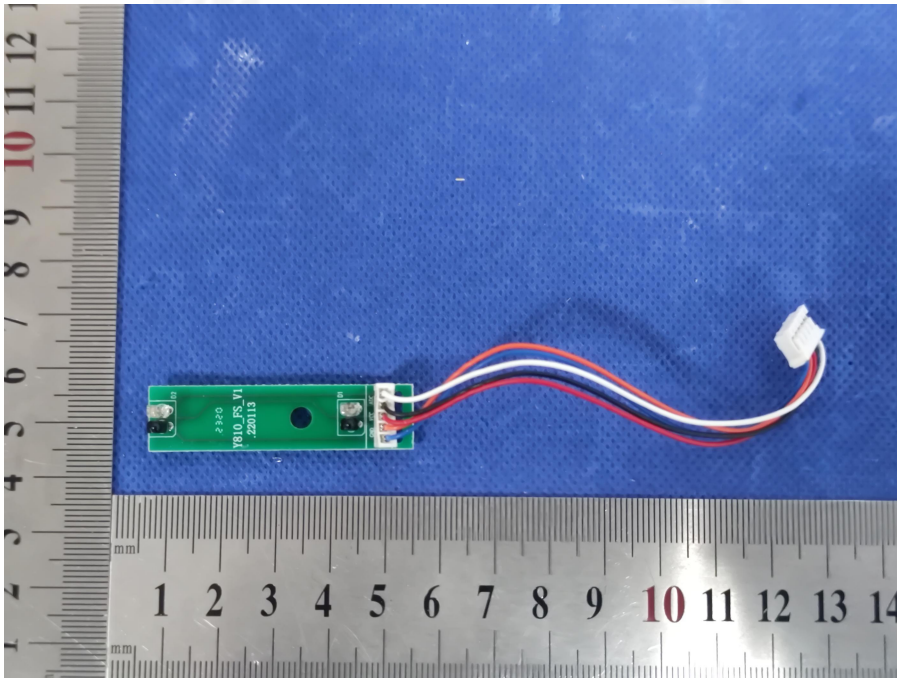

EUT PHOTO(Internal Photos)

Thermal Label Printer

FCC ID:2A8JV-ITPP-130B

***** END OF REPORT *****