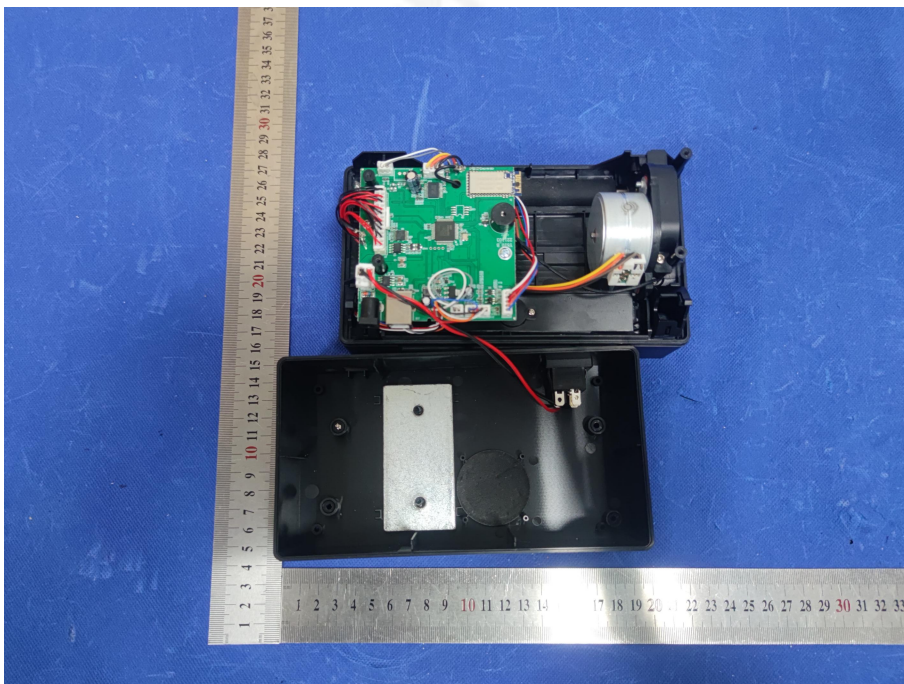

EUT PHOTO(Internal Photos)

Thermal Label Printer

FCC ID:2A8JV-ITPP-130B

***** END OF REPORT *****