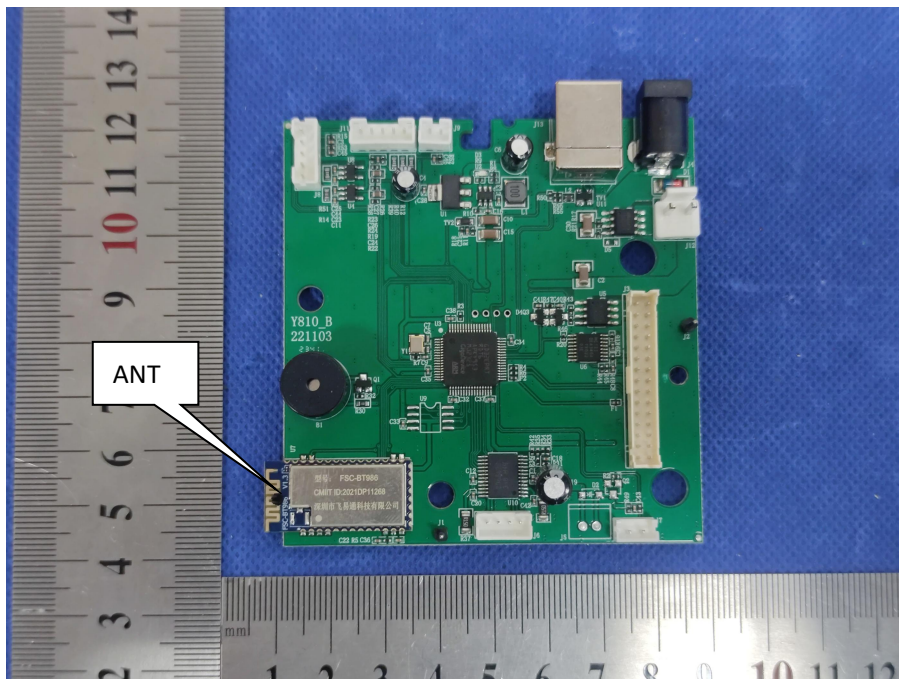

EUT PHOTO(Internal Photos)

Thermal Label Printer

FCC ID:2A8JV-ITPP-130B

***** END OF REPORT *****