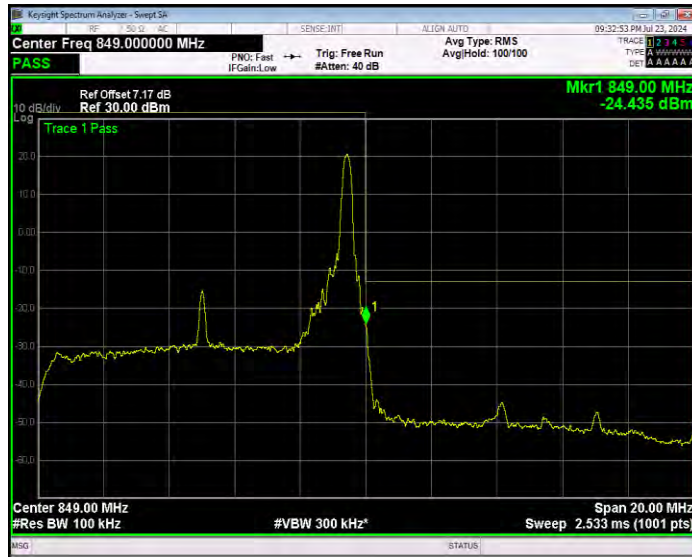

Band5 16QAM BW=10MHz Channel=20600 RB Size=1 Position=#Max Normal