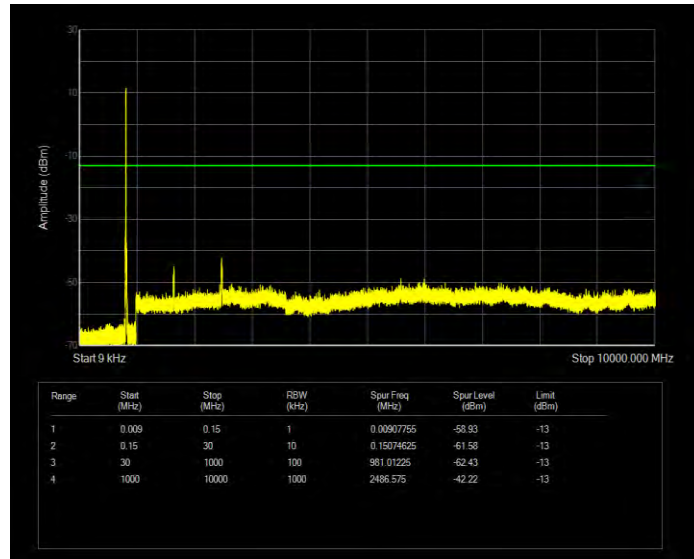

Band5 16QAM BW=1.4MHz Channel=20407 RB Size=6 Position=#0

Band5 16QAM BW=1.4MHz Channel=20525 RB Size=6 Position=#0

Band5 16QAM BW=1.4MHz Channel=20643 RB Size=6 Position=#0

Band5 16QAM BW=10MHz Channel=20450 RB Size=50 Position=#0

Band5 16QAM BW=10MHz Channel=20525 RB Size=50 Position=#0

Band5 16QAM BW=10MHz Channel=20600 RB Size=50 Position=#0

Band5 16QAM BW=3MHz Channel=20415 RB Size=15 Position=#0

Band5 16QAM BW=3MHz Channel=20525 RB Size=15 Position=#0