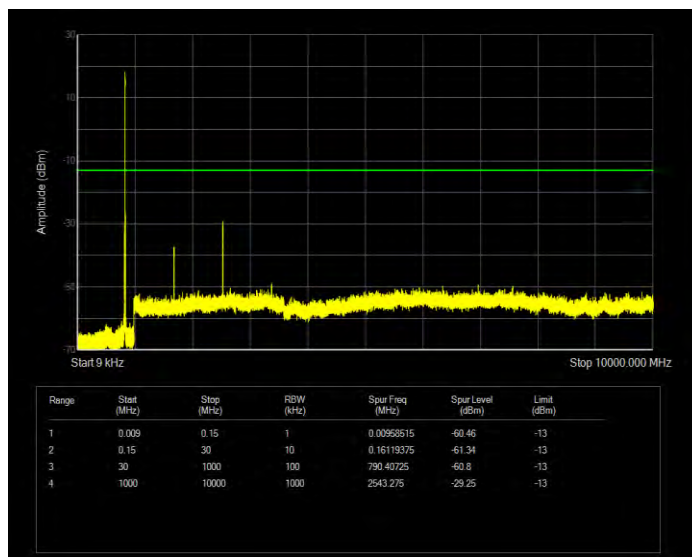

Band5 16QAM BW=3MHz Channel=20635 RB Size=15 Position=#0