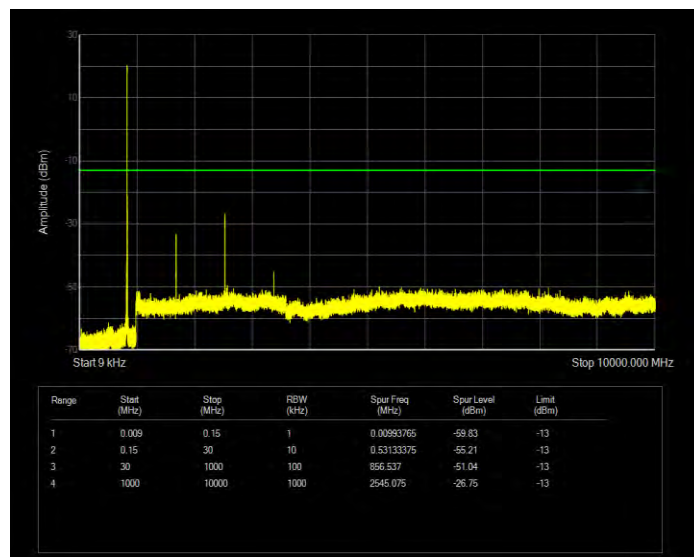

Band5 QPSK BW=5MHz Channel=20625 RB Size=25 Position=#0 Normal

5. Conducted Spurious Emission

Test Result

Band	Bandwidth (MHz)	UL Channel	RB Size	RB Position	Modulation	Spur Freq (MHz)	Spur Level (dBm)	Limit (dBm)	Verdict
Band5	1.4	20407	6	#0	QPSK	2473.98	-29.20	-13	PASS
Band5	1.4	20407	6	#0	16QAM	2474.43	-30.57	-13	PASS
Band5	1.4	20525	6	#0	QPSK	2510.20	-29.61	-13	PASS
Band5	1.4	20525	6	#0	16QAM	2510.20	-32.50	-13	PASS
Band5	1.4	20643	6	#0	QPSK	2545.53	-24.87	-13	PASS
Band5	1.4	20643	6	#0	16QAM	2545.08	-26.75	-13	PASS
Band5	3	20415	15	#0	QPSK	2476.00	-33.36	-13	PASS
Band5	3	20415	15	#0	16QAM	2478.25	-36.53	-13	PASS
Band5	3	20525	15	#0	QPSK	2509.30	-36.70	-13	PASS
Band5	3	20525	15	#0	16QAM	2511.10	-37.43	-13	PASS
Band5	3	20635	15	#0	QPSK	2544.18	-31.52	-13	PASS
Band5	3	20635	15	#0	16QAM	2543.28	-29.25	-13	PASS
Band5	5	20425	25	#0	QPSK	2480.05	-38.91	-13	PASS
Band5	5	20425	25	#0	16QAM	2484.55	-37.47	-13	PASS
Band5	5	20525	25	#0	QPSK	2509.30	-37.06	-13	PASS
Band5	5	20525	25	#0	16QAM	2511.33	-37.08	-13	PASS
Band5	5	20625	25	#0	QPSK	2539.45	-33.03	-13	PASS
Band5	5	20625	25	#0	16QAM	2538.55	-32.63	-13	PASS
Band5	10	20450	50	#0	QPSK	2490.85	-43.03	-13	PASS
Band5	10	20450	50	#0	16QAM	2486.58	-42.22	-13	PASS
Band5	10	20525	50	#0	QPSK	2514.70	-41.36	-13	PASS
Band5	10	20525	50	#0	16QAM	2513.58	-39.67	-13	PASS
Band5	10	20600	50	#0	QPSK	2534.95	-38.83	-13	PASS
Band5	10	20600	50	#0	16QAM	2531.13	-39.57	-13	PASS

Band5 16QAM BW=1.4MHz Channel=20407 RB Size=6 Position=#0

Band5 16QAM BW=1.4MHz Channel=20525 RB Size=6 Position=#0

Band5 16QAM BW=1.4MHz Channel=20643 RB Size=6 Position=#0

Band5 16QAM BW=10MHz Channel=20450 RB Size=50 Position=#0