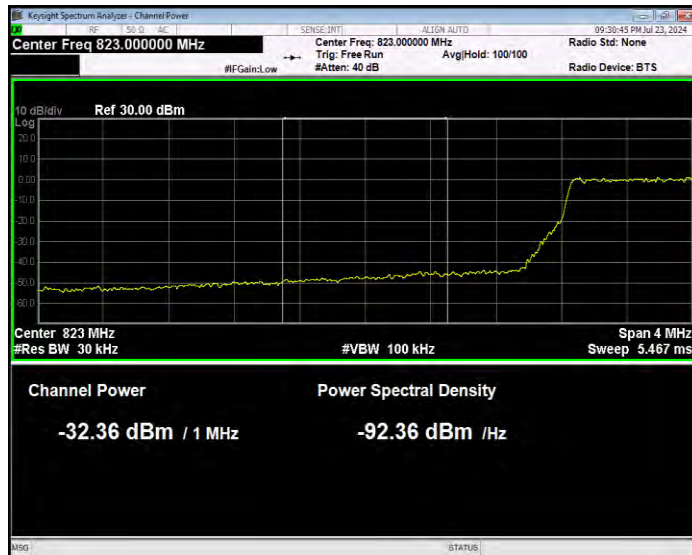

Band5 QPSK BW=5MHz Channel=20425 RB Size=25 Position=#0 Extended