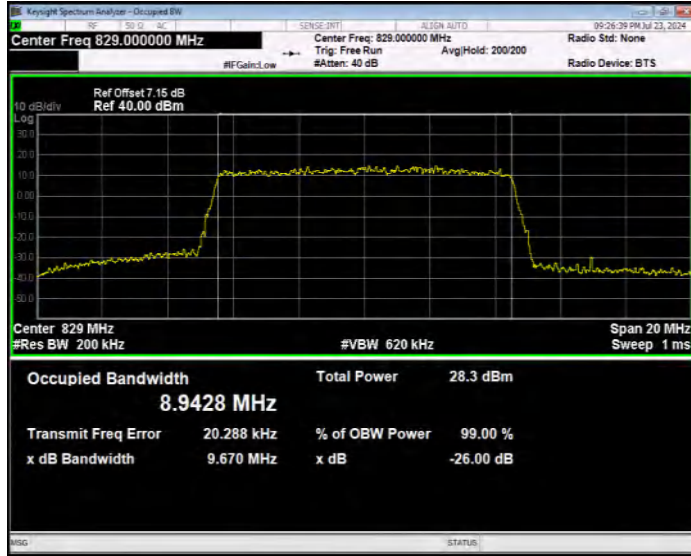

Band5 16QAM BW=1.4MHz Channel=20407 RB Size=6 Position=#0

Band5 16QAM BW=1.4MHz Channel=20525 RB Size=6 Position=#0

Band5 16QAM BW=1.4MHz Channel=20643 RB Size=6 Position=#0

Band5 16QAM BW=10MHz Channel=20450 RB Size=50 Position=#0