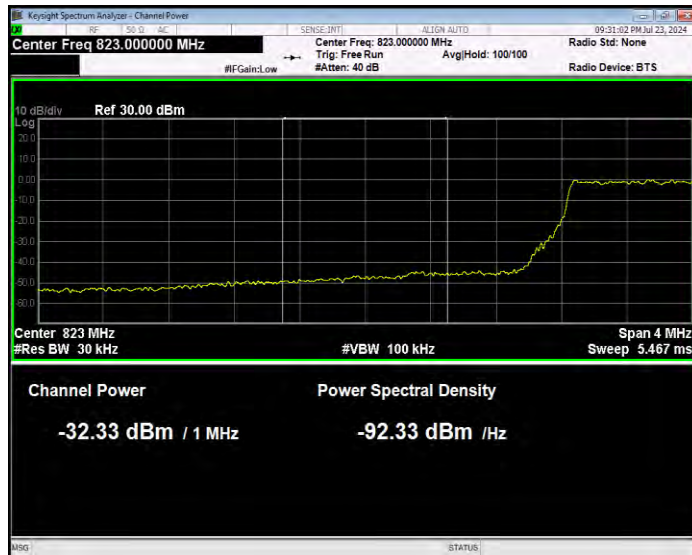

Band5 16QAM BW=5MHz Channel=20425 RB Size=25 Position=#0 Extended