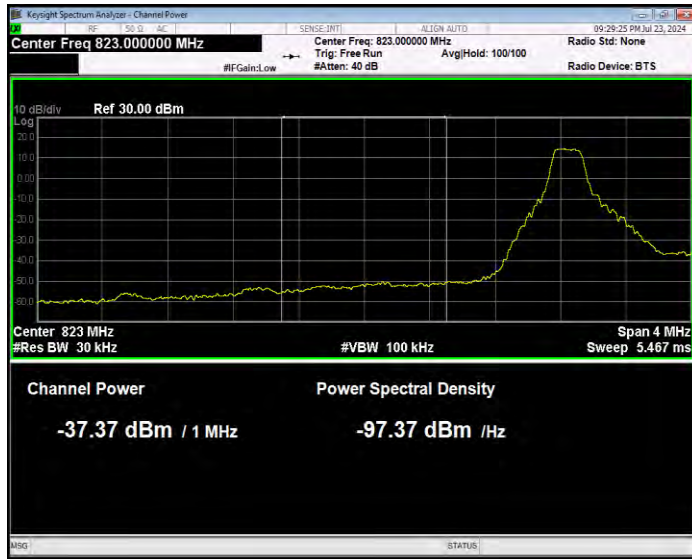

Band5 16QAM BW=3MHz Channel=20415 RB Size=1 Position=#0 Extended