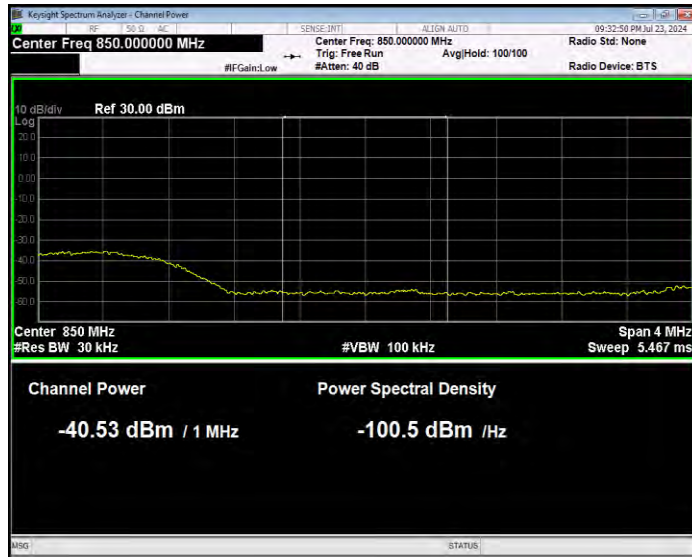

Band5 16QAM BW=10MHz Channel=20450 RB Size=1 Position=#Max Normal

Band5 16QAM BW=10MHz Channel=20450 RB Size=50 Position=#0 Extended

Band5 16QAM BW=10MHz Channel=20450 RB Size=50 Position=#0 Normal

Band5 16QAM BW=10MHz Channel=20600 RB Size=1 Position=#0 Extended