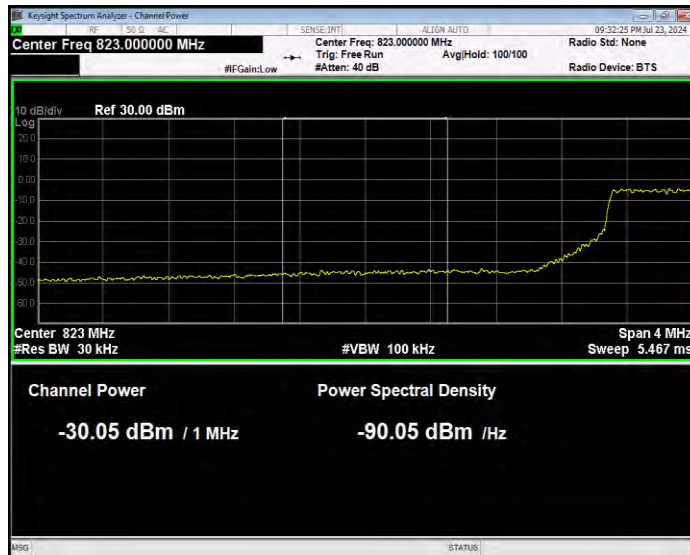

Band5 16QAM BW=10MHz Channel=20450 RB Size=50 Position=#0 Extended