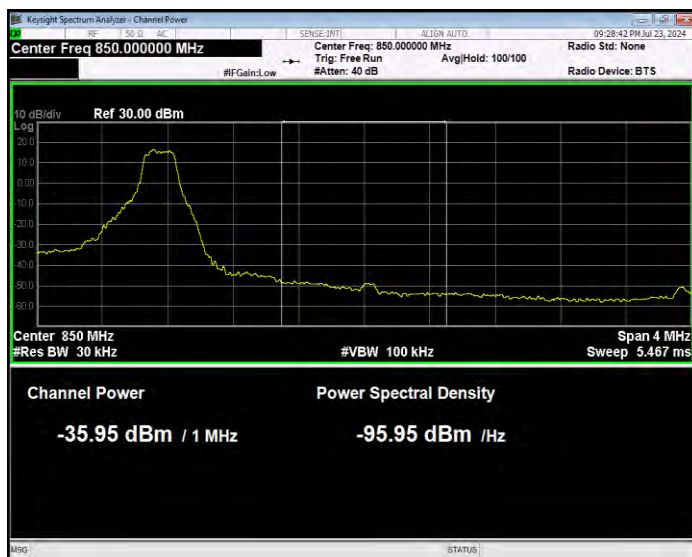

Band5 16QAM BW=1.4MHz Channel=20643 RB Size=1 Position=#Max Extended