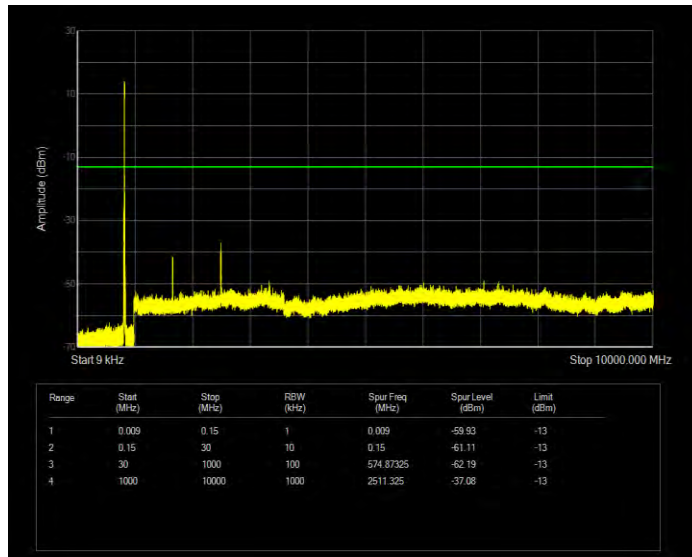

Band5 16QAM BW=5MHz Channel=20525 RB Size=25 Position=#0