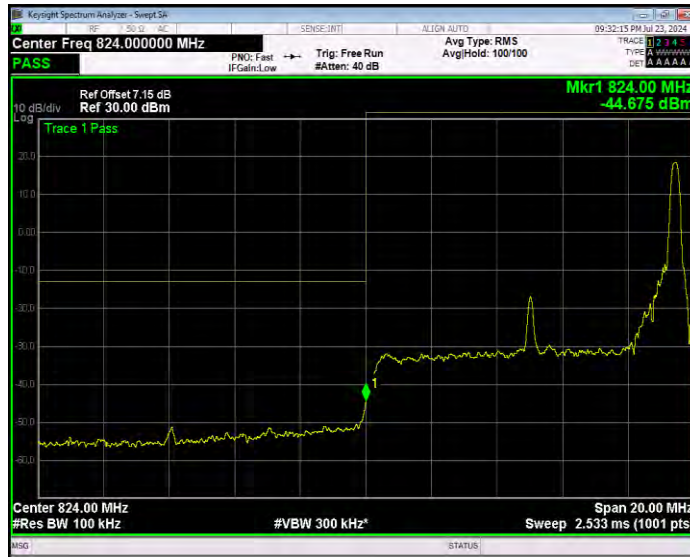

Band5 16QAM BW=10MHz Channel=20450 RB Size=1 Position=#Max Normal