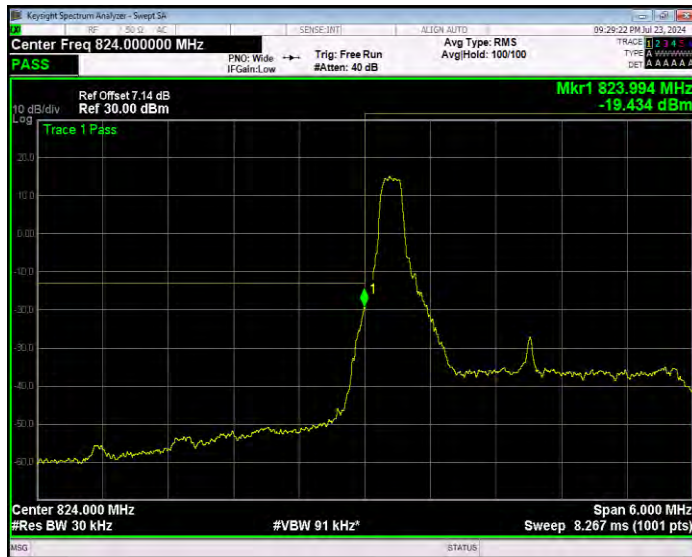

Band5 16QAM BW=3MHz Channel=20415 RB Size=1 Position=#0 Normal