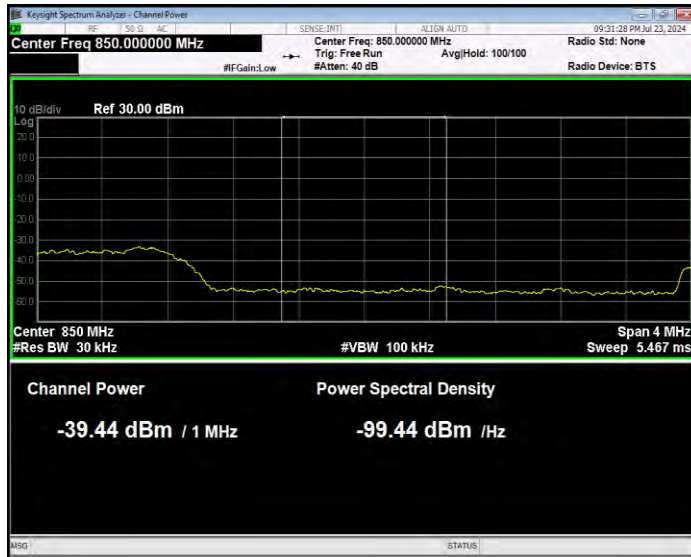

Band5 16QAM BW=5MHz Channel=20425 RB Size=1 Position=#Max Normal

Band5 16QAM BW=5MHz Channel=20425 RB Size=25 Position=#0 Extended

Band5 16QAM BW=5MHz Channel=20425 RB Size=25 Position=#0 Normal

Band5 16QAM BW=5MHz Channel=20625 RB Size=1 Position=#0 Extended