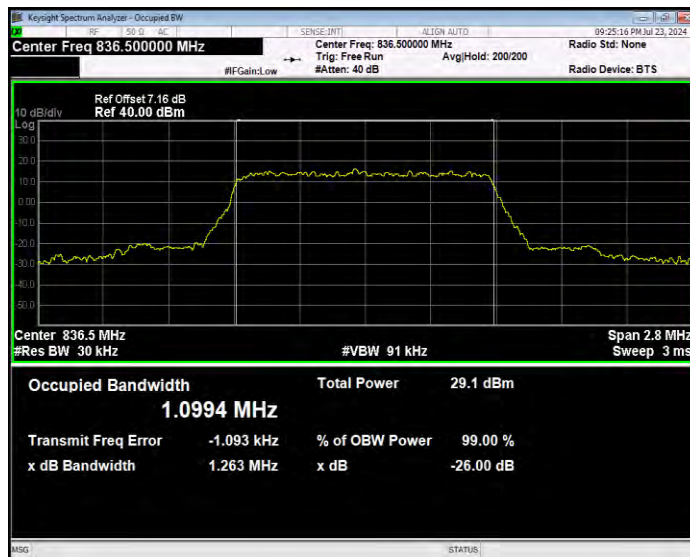

Band5 QPSK BW=1.4MHz Channel=20525 RB Size=6 Position=#0