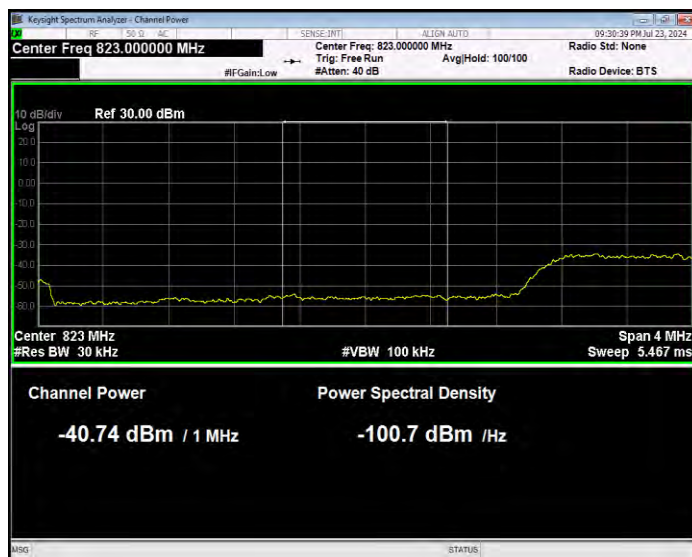

Band5 QPSK BW=3MHz Channel=20635 RB Size=15 Position=#0 Normal

Band5 QPSK BW=5MHz Channel=20425 RB Size=1 Position=#0 Extended

Band5 QPSK BW=5MHz Channel=20425 RB Size=1 Position=#0 Normal

Band5 QPSK BW=5MHz Channel=20425 RB Size=1 Position=#Max Extended