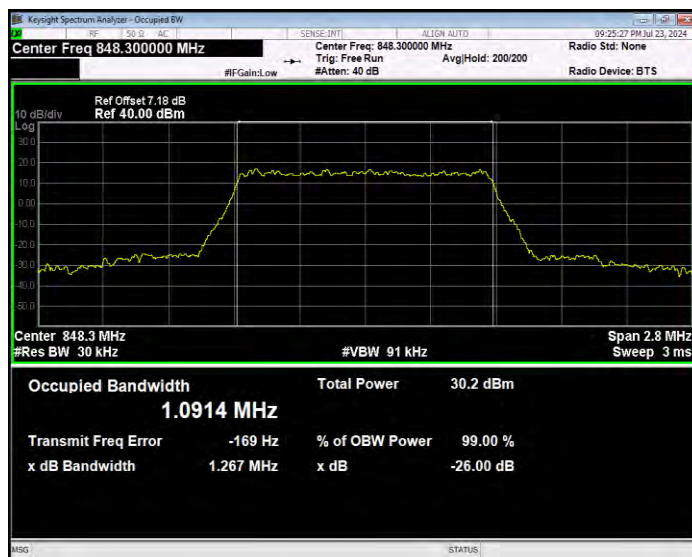

Band5 16QAM BW=1.4MHz Channel=20643 RB Size=6 Position=#0