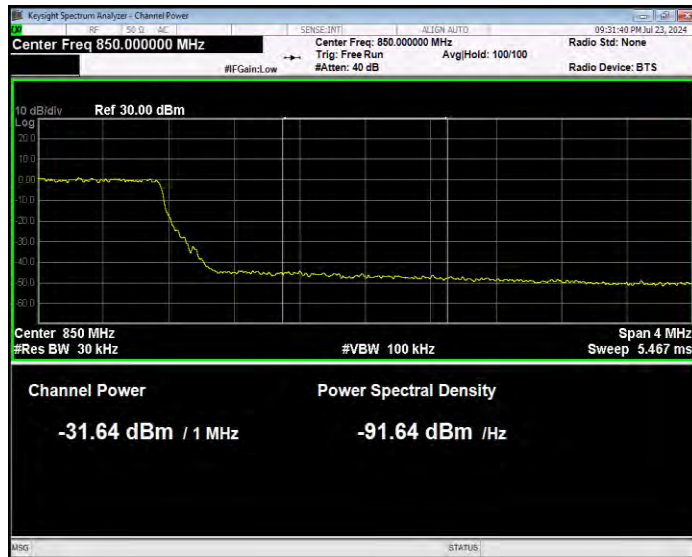

Band5 16QAM BW=5MHz Channel=20625 RB Size=1 Position=#0 Normal

Band5 16QAM BW=5MHz Channel=20625 RB Size=1 Position=#Max Extended

Band5 16QAM BW=5MHz Channel=20625 RB Size=1 Position=#Max Normal

Band5 16QAM BW=5MHz Channel=20625 RB Size=25 Position=#0 Extended