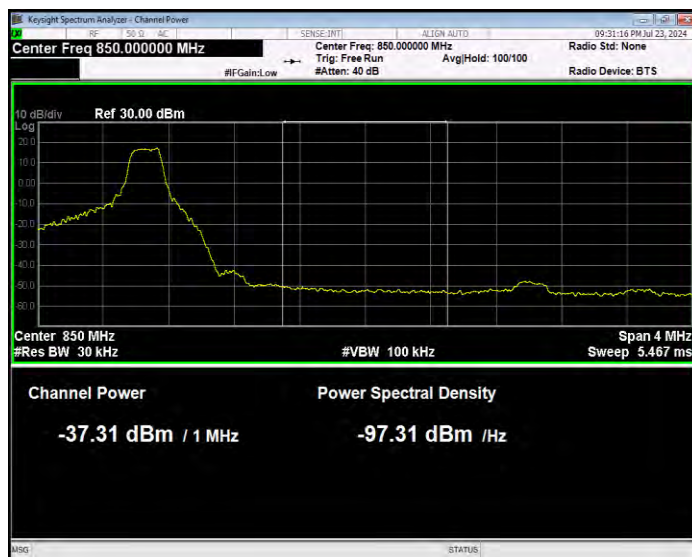

Band5 QPSK BW=5MHz Channel=20625 RB Size=1 Position=#Max Extended