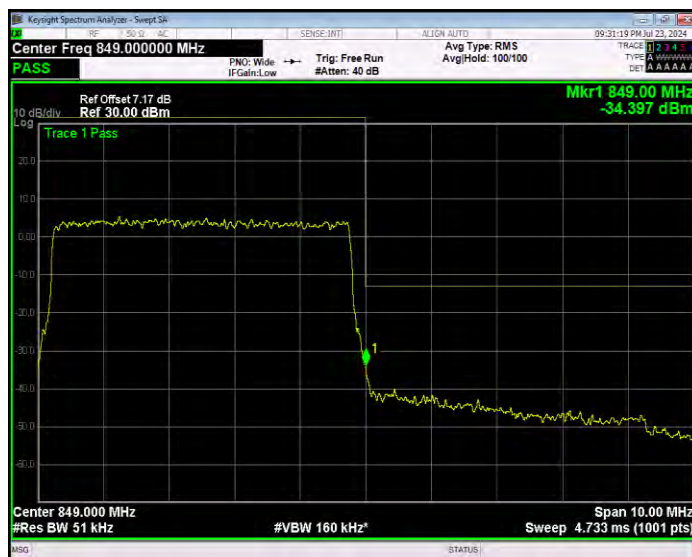

Band5 QPSK BW=5MHz Channel=20625 RB Size=25 Position=#0 Normal