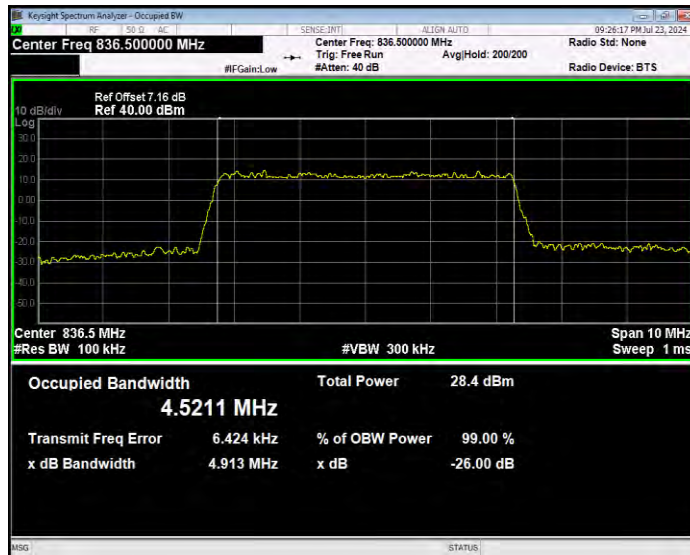

Band5 16QAM BW=5MHz Channel=20525 RB Size=25 Position=#0