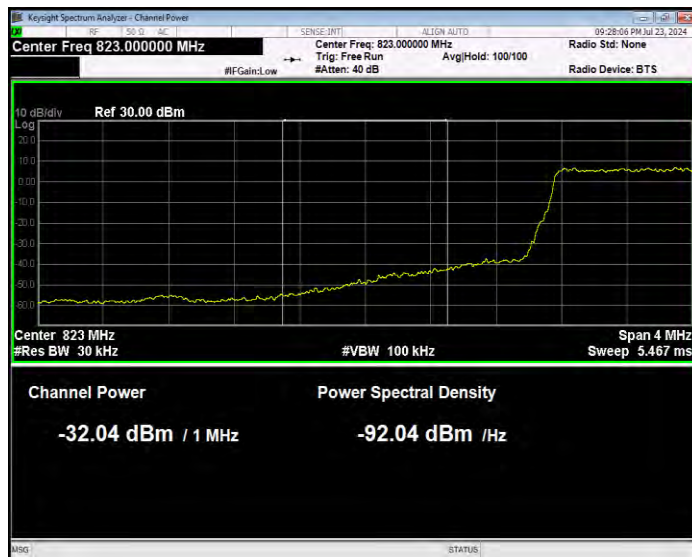

Band5 16QAM BW=1.4MHz Channel=20407 RB Size=6 Position=#0 Extended