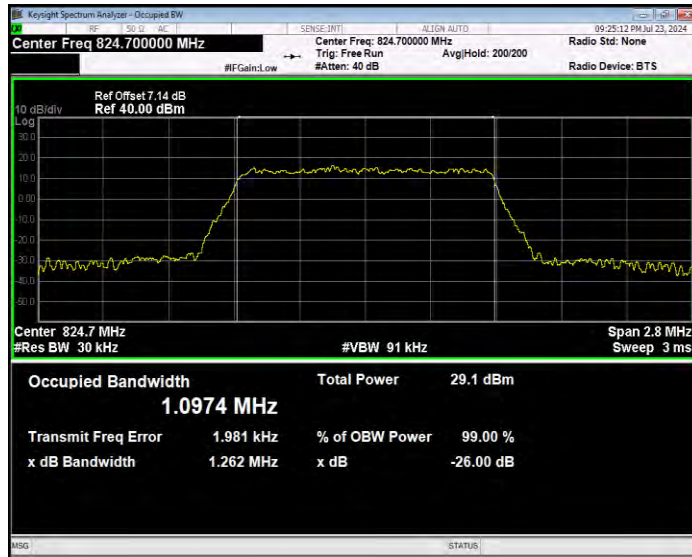

Band5 16QAM BW=1.4MHz Channel=20407 RB Size=6 Position=#0