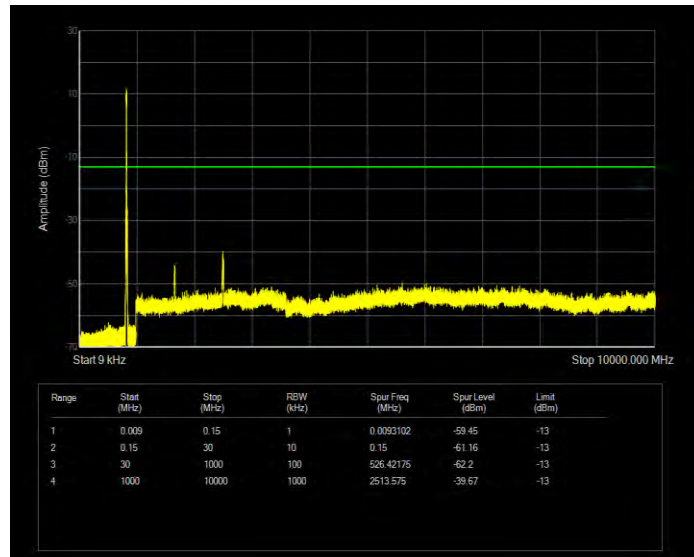

Band5 16QAM BW=10MHz Channel=20525 RB Size=50 Position=#0