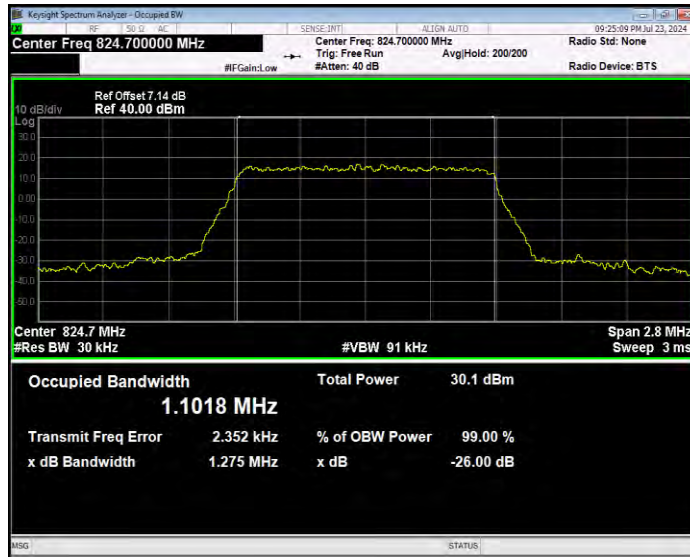

Band5 QPSK BW=1.4MHz Channel=20407 RB Size=6 Position=#0