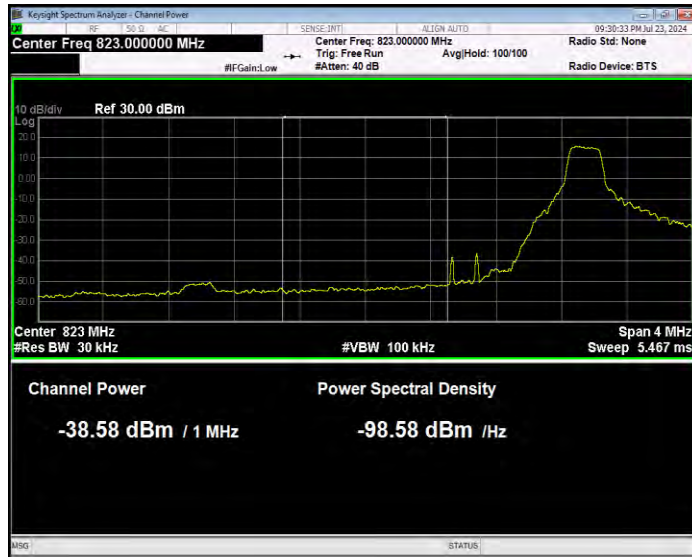

Band5 QPSK BW=5MHz Channel=20425 RB Size=1 Position=#0 Extended