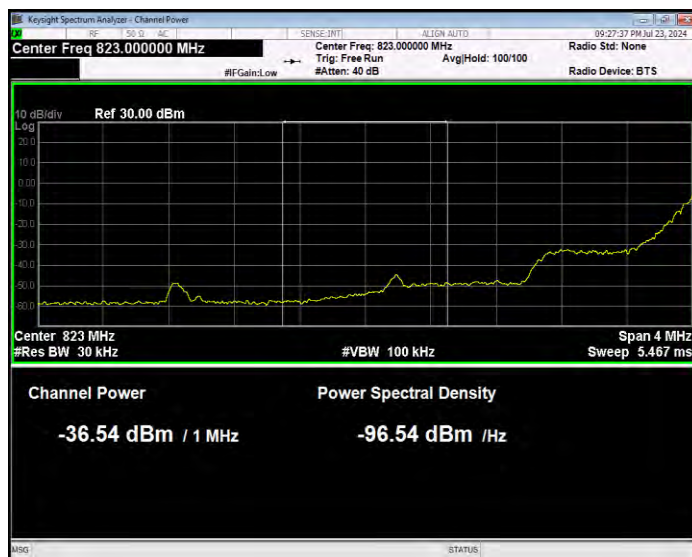

Band5 16QAM BW=5MHz Channel=20625 RB Size=25 Position=#0 Normal

Band5 QPSK BW=1.4MHz Channel=20407 RB Size=1 Position=#0 Extended

Band5 QPSK BW=1.4MHz Channel=20407 RB Size=1 Position=#0 Normal

Band5 QPSK BW=1.4MHz Channel=20407 RB Size=1 Position=#Max Extended