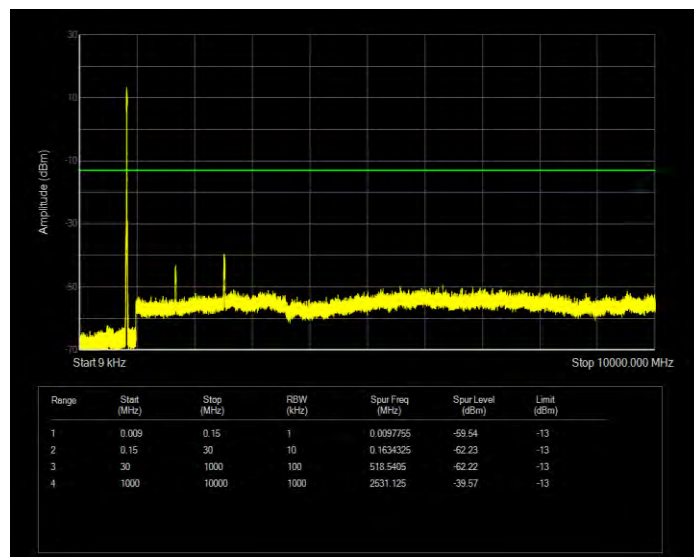

Band5 16QAM BW=1.4MHz Channel=20407 RB Size=6 Position=#0

Band5 16QAM BW=1.4MHz Channel=20525 RB Size=6 Position=#0

Band5 16QAM BW=1.4MHz Channel=20643 RB Size=6 Position=#0

Band5 16QAM BW=10MHz Channel=20450 RB Size=50 Position=#0

Band5 16QAM BW=10MHz Channel=20525 RB Size=50 Position=#0

Band5 16QAM BW=10MHz Channel=20600 RB Size=50 Position=#0

Band5 16QAM BW=3MHz Channel=20415 RB Size=15 Position=#0

Band5 16QAM BW=3MHz Channel=20525 RB Size=15 Position=#0