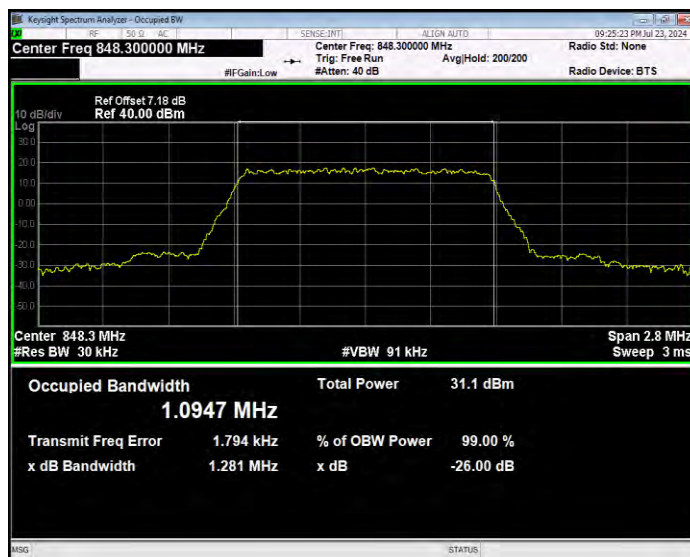

Band5 QPSK BW=1.4MHz Channel=20643 RB Size=6 Position=#0