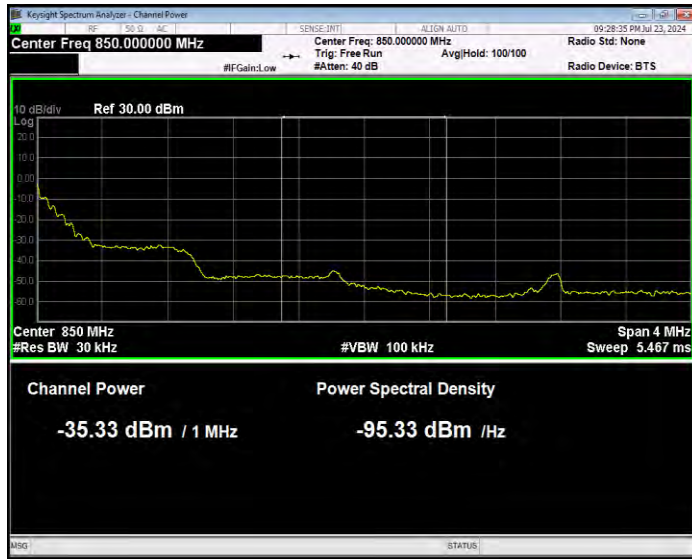

Band5 16QAM BW=1.4MHz Channel=20643 RB Size=1 Position=#0 Extended