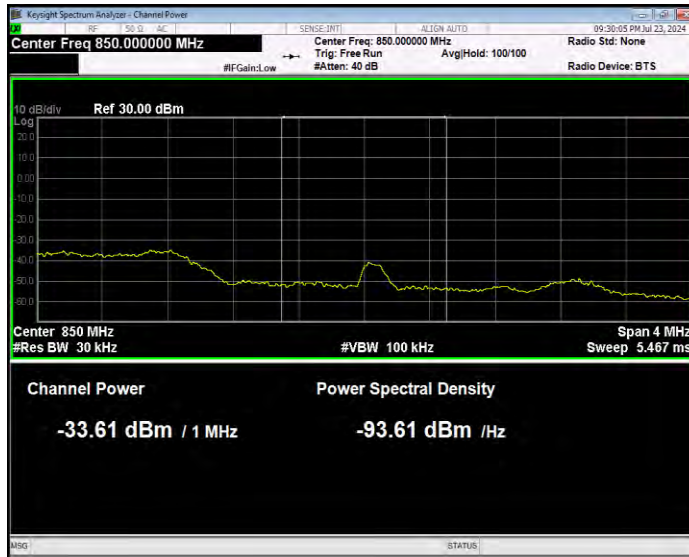

Band5 16QAM BW=3MHz Channel=20415 RB Size=1 Position=#Max Normal

Band5 16QAM BW=3MHz Channel=20415 RB Size=15 Position=#0 Extended

Band5 16QAM BW=3MHz Channel=20415 RB Size=15 Position=#0 Normal

Band5 16QAM BW=3MHz Channel=20635 RB Size=1 Position=#0 Extended