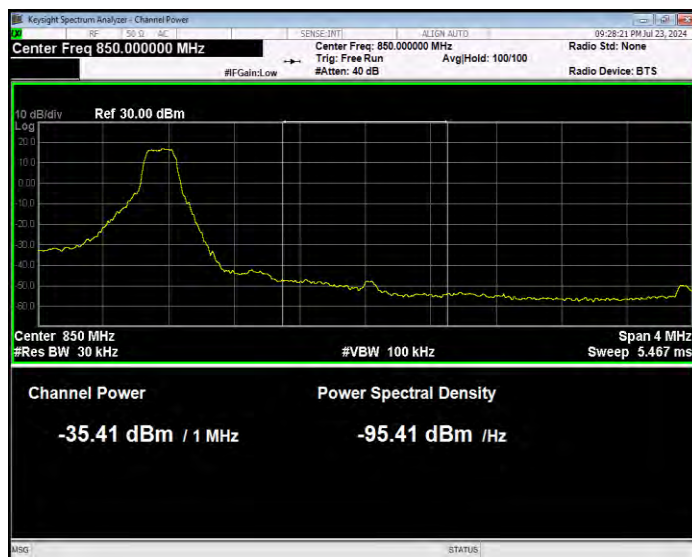

Band5 QPSK BW=1.4MHz Channel=20643 RB Size=1 Position=#Max Extended