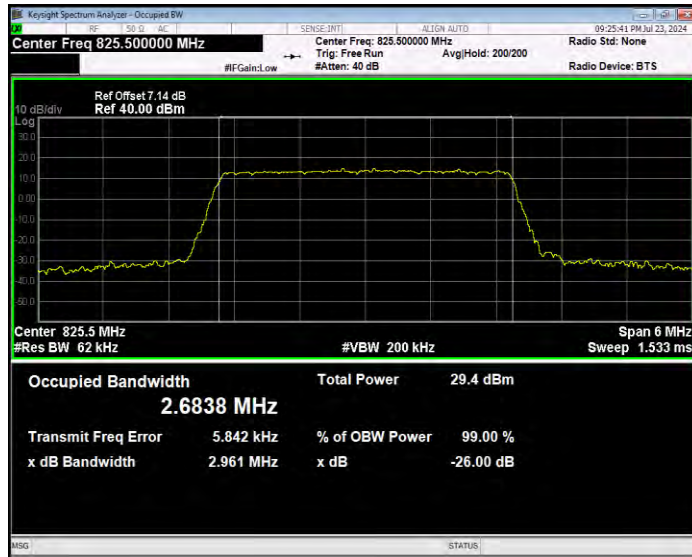

Band5 16QAM BW=3MHz Channel=20415 RB Size=15 Position=#0