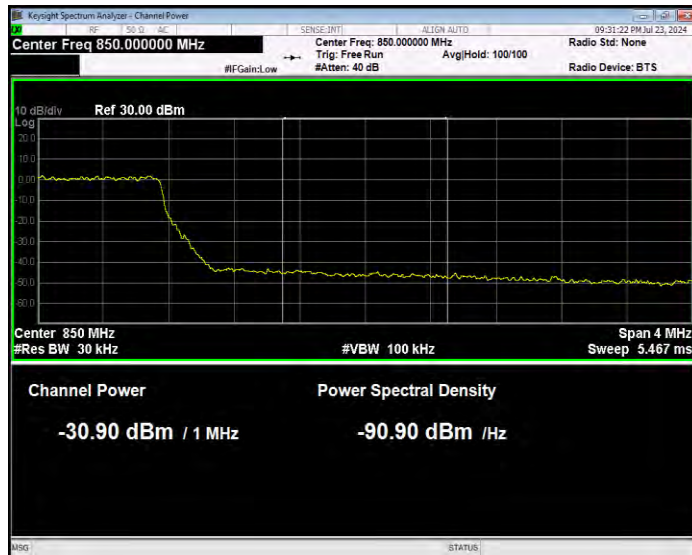

Band5 QPSK BW=5MHz Channel=20625 RB Size=1 Position=#0 Normal

Band5 QPSK BW=5MHz Channel=20625 RB Size=1 Position=#Max Extended

Band5 QPSK BW=5MHz Channel=20625 RB Size=1 Position=#Max Normal

Band5 QPSK BW=5MHz Channel=20625 RB Size=25 Position=#0 Extended