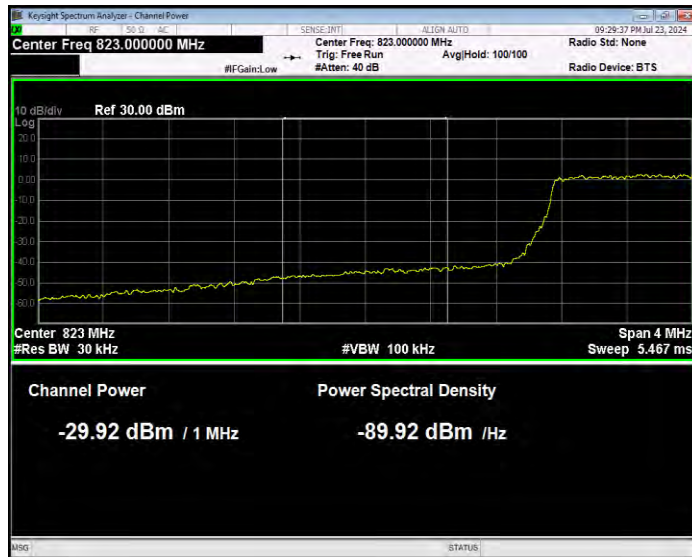

Band5 16QAM BW=3MHz Channel=20415 RB Size=15 Position=#0 Extended