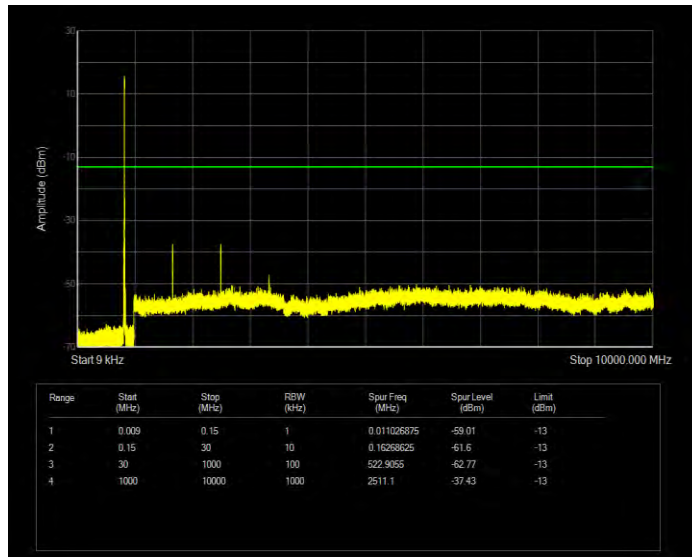

Band5 16QAM BW=10MHz Channel=20525 RB Size=50 Position=#0

Band5 16QAM BW=10MHz Channel=20600 RB Size=50 Position=#0

Band5 16QAM BW=3MHz Channel=20415 RB Size=15 Position=#0

Band5 16QAM BW=3MHz Channel=20525 RB Size=15 Position=#0