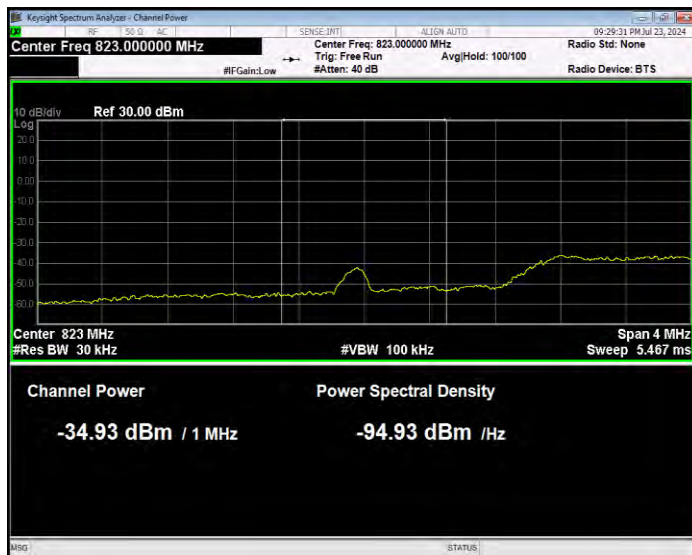

Band5 16QAM BW=10MHz Channel=20600 RB Size=50 Position=#0 Normal

Band5 16QAM BW=3MHz Channel=20415 RB Size=1 Position=#0 Extended

Band5 16QAM BW=3MHz Channel=20415 RB Size=1 Position=#0 Normal

Band5 16QAM BW=3MHz Channel=20415 RB Size=1 Position=#Max Extended