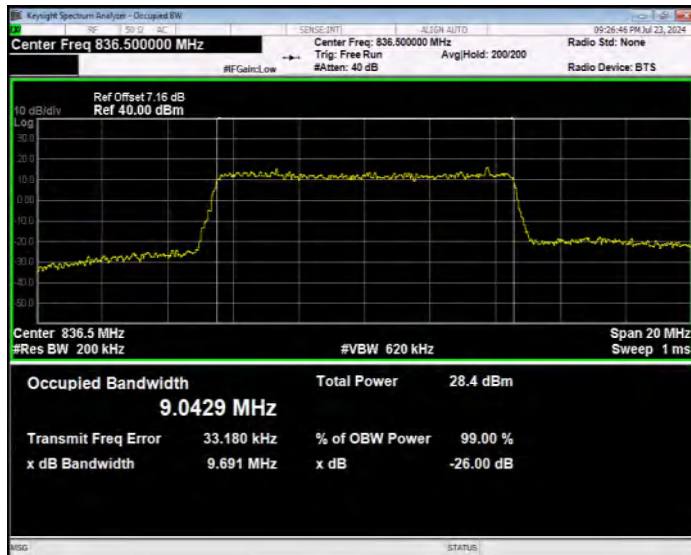

Band5 16QAM BW=10MHz Channel=20525 RB Size=50 Position=#0