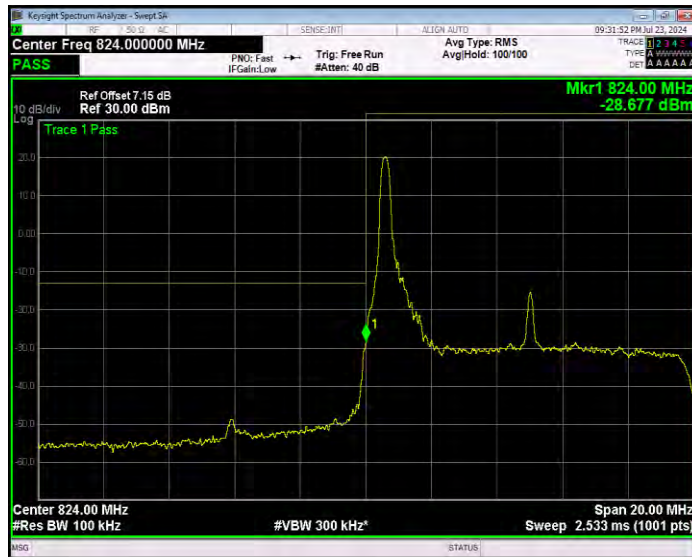

Band5 QPSK BW=10MHz Channel=20450 RB Size=1 Position=#0 Normal