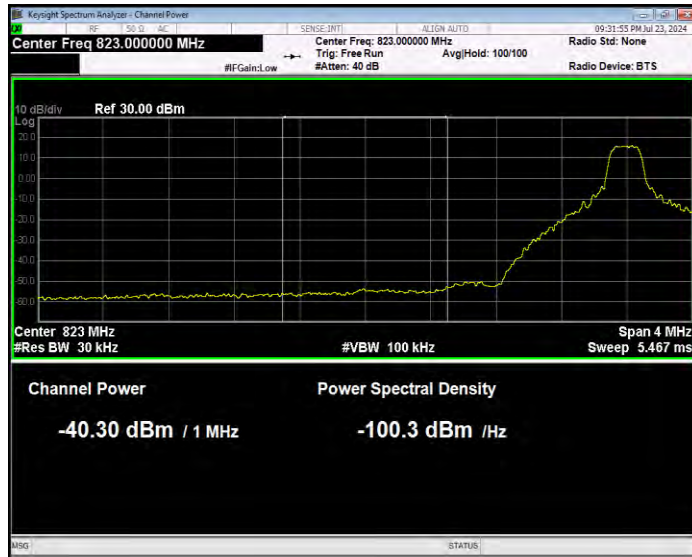

Band5 QPSK BW=10MHz Channel=20450 RB Size=1 Position=#0 Extended