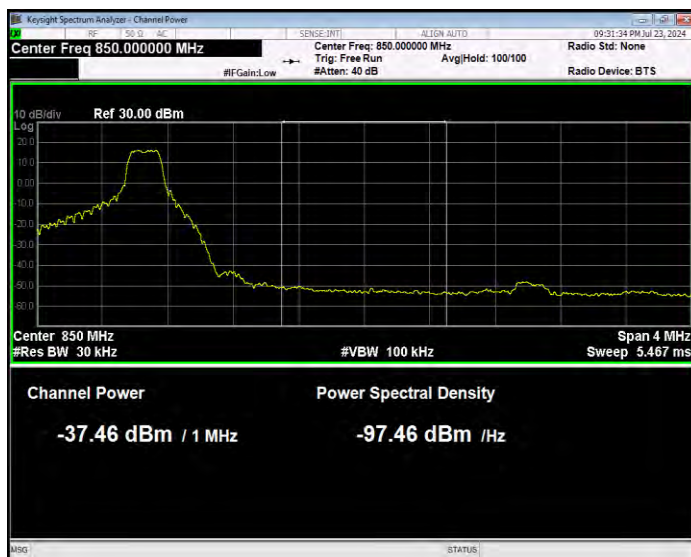

Band5 16QAM BW=5MHz Channel=20625 RB Size=1 Position=#Max Extended