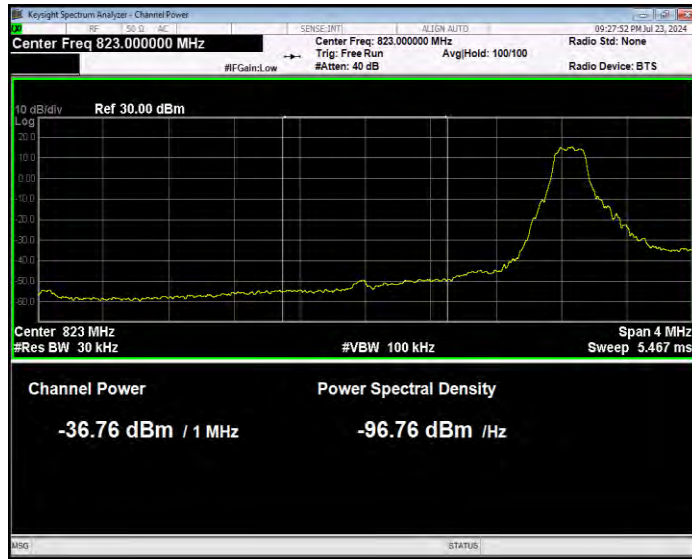

Band5 16QAM BW=1.4MHz Channel=20407 RB Size=1 Position=#0 Extended