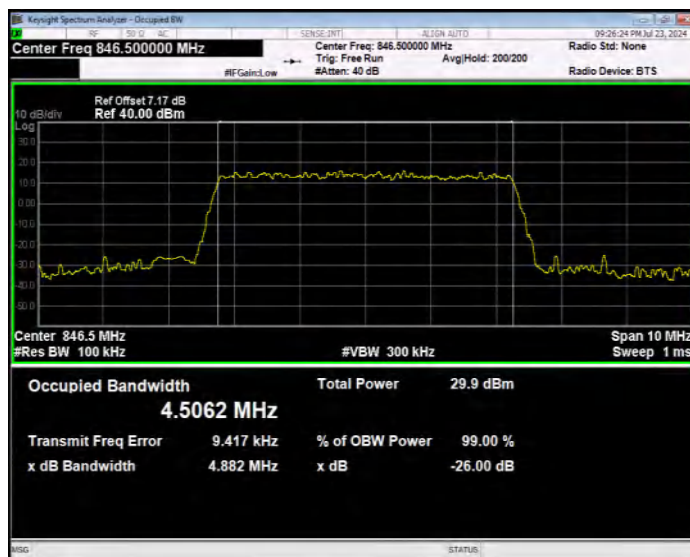

Band5 16QAM BW=3MHz Channel=20635 RB Size=15 Position=#0

Band5 16QAM BW=5MHz Channel=20425 RB Size=25 Position=#0

Band5 16QAM BW=5MHz Channel=20525 RB Size=25 Position=#0

Band5 16QAM BW=5MHz Channel=20625 RB Size=25 Position=#0