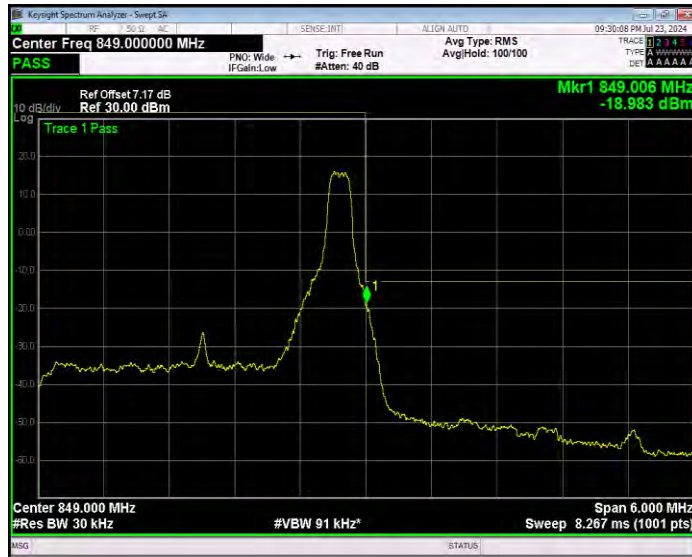

Band5 16QAM BW=3MHz Channel=20635 RB Size=1 Position=#Max Normal