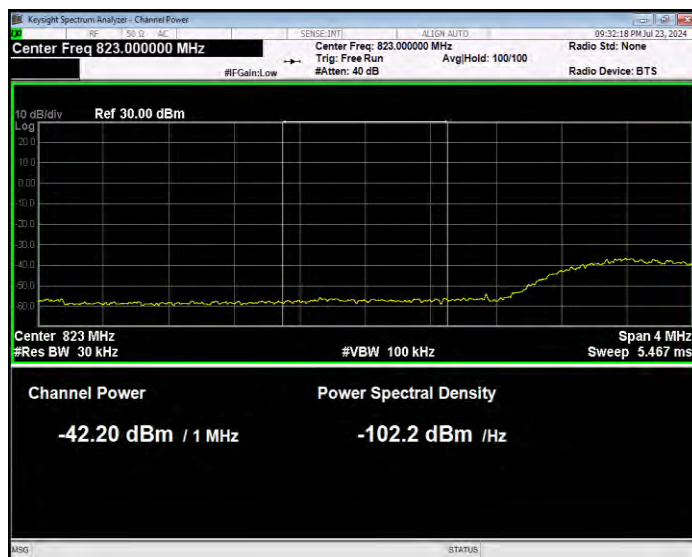

Band5 16QAM BW=1.4MHz Channel=20643 RB Size=6 Position=#0 Normal

Band5 16QAM BW=10MHz Channel=20450 RB Size=1 Position=#0 Extended

Band5 16QAM BW=10MHz Channel=20450 RB Size=1 Position=#0 Normal

Band5 16QAM BW=10MHz Channel=20450 RB Size=1 Position=#Max Extended