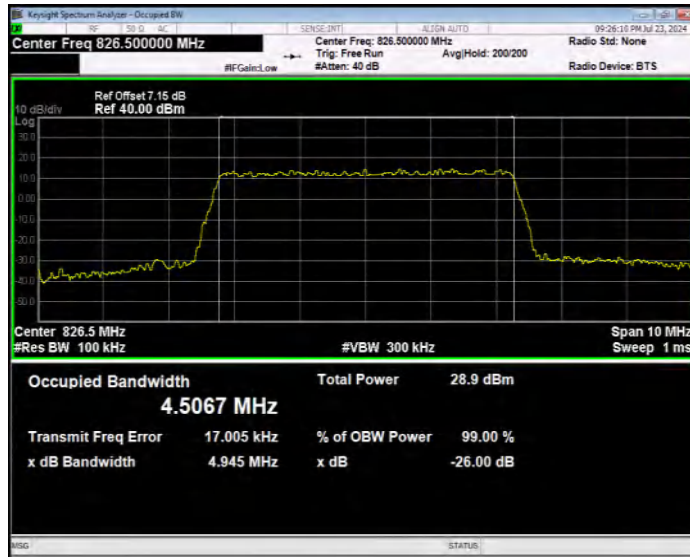

Band5 16QAM BW=5MHz Channel=20425 RB Size=25 Position=#0