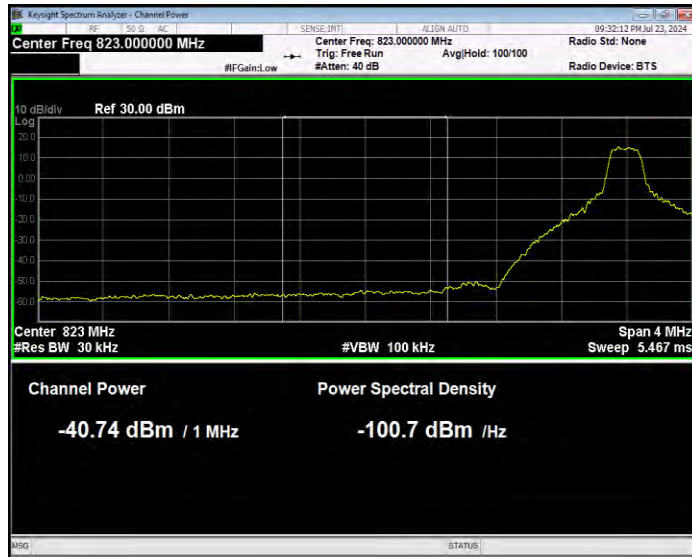

Band5 16QAM BW=10MHz Channel=20450 RB Size=1 Position=#0 Extended