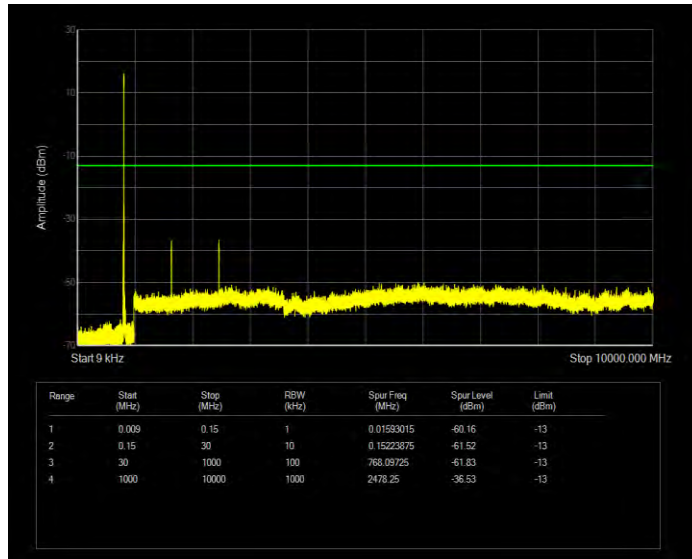

Band5 16QAM BW=1.4MHz Channel=20407 RB Size=6 Position=#0

Band5 16QAM BW=1.4MHz Channel=20525 RB Size=6 Position=#0

Band5 16QAM BW=1.4MHz Channel=20643 RB Size=6 Position=#0

Band5 16QAM BW=10MHz Channel=20450 RB Size=50 Position=#0

Band5 16QAM BW=10MHz Channel=20525 RB Size=50 Position=#0

Band5 16QAM BW=10MHz Channel=20600 RB Size=50 Position=#0

Band5 16QAM BW=3MHz Channel=20415 RB Size=15 Position=#0

Band5 16QAM BW=3MHz Channel=20525 RB Size=15 Position=#0