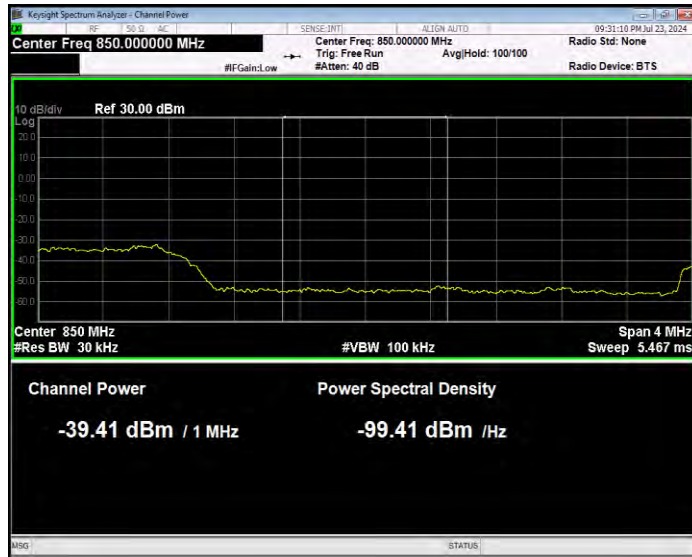

Band5 QPSK BW=5MHz Channel=20425 RB Size=1 Position=#Max Normal

Band5 QPSK BW=5MHz Channel=20425 RB Size=25 Position=#0 Extended

Band5 QPSK BW=5MHz Channel=20425 RB Size=25 Position=#0 Normal

Band5 QPSK BW=5MHz Channel=20625 RB Size=1 Position=#0 Extended