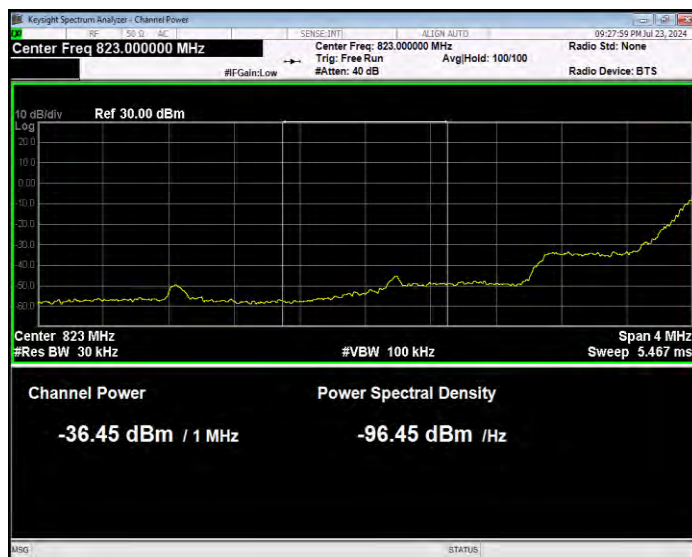

Band5 16QAM BW=1.4MHz Channel=20407 RB Size=1 Position=#0 Extended

Band5 16QAM BW=1.4MHz Channel=20407 RB Size=1 Position=#0 Normal

Band5 16QAM BW=1.4MHz Channel=20407 RB Size=1 Position=#Max Extended

Band5 16QAM BW=1.4MHz Channel=20407 RB Size=1 Position=#Max Normal