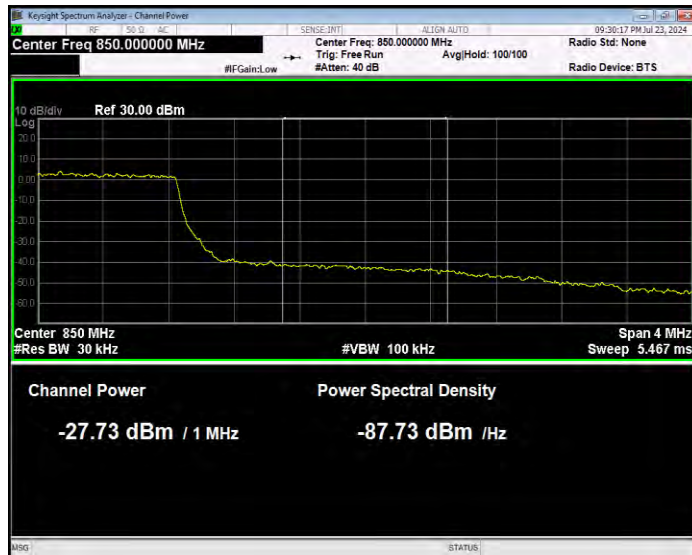

Band5 16QAM BW=3MHz Channel=20635 RB Size=1 Position=#0 Normal

Band5 16QAM BW=3MHz Channel=20635 RB Size=1 Position=#Max Extended

Band5 16QAM BW=3MHz Channel=20635 RB Size=1 Position=#Max Normal

Band5 16QAM BW=3MHz Channel=20635 RB Size=15 Position=#0 Extended