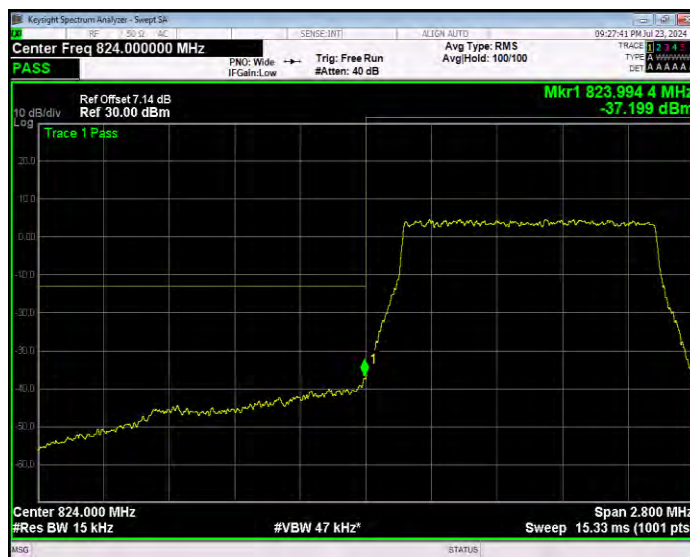

Band5 QPSK BW=1.4MHz Channel=20407 RB Size=6 Position=#0 Normal