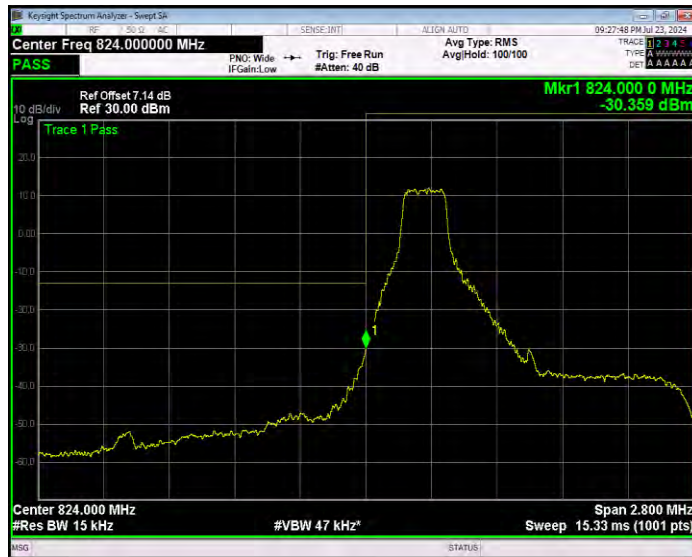

Band5 16QAM BW=1.4MHz Channel=20407 RB Size=1 Position=#0 Normal