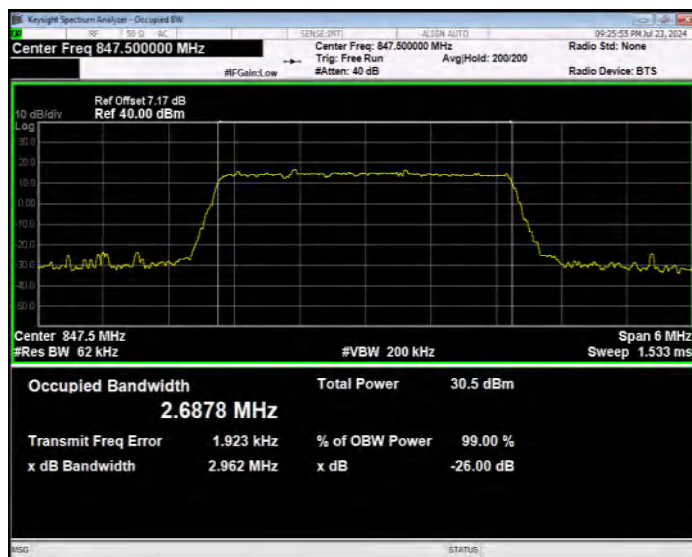

Band5 16QAM BW=3MHz Channel=20635 RB Size=15 Position=#0