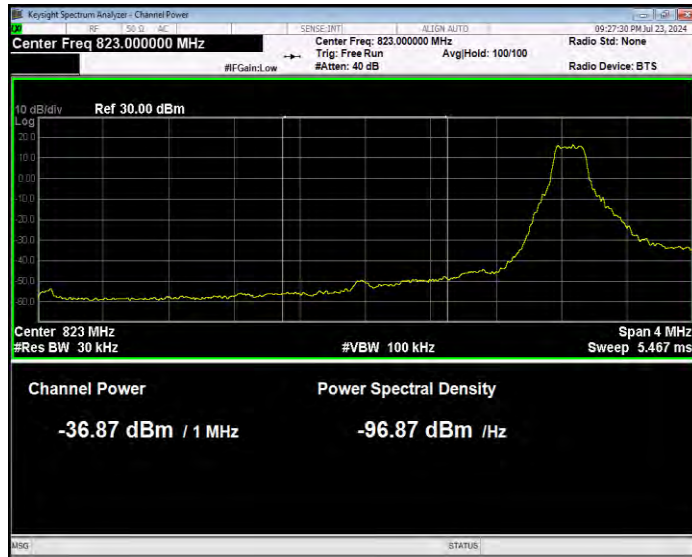

Band5 QPSK BW=1.4MHz Channel=20407 RB Size=1 Position=#0 Extended