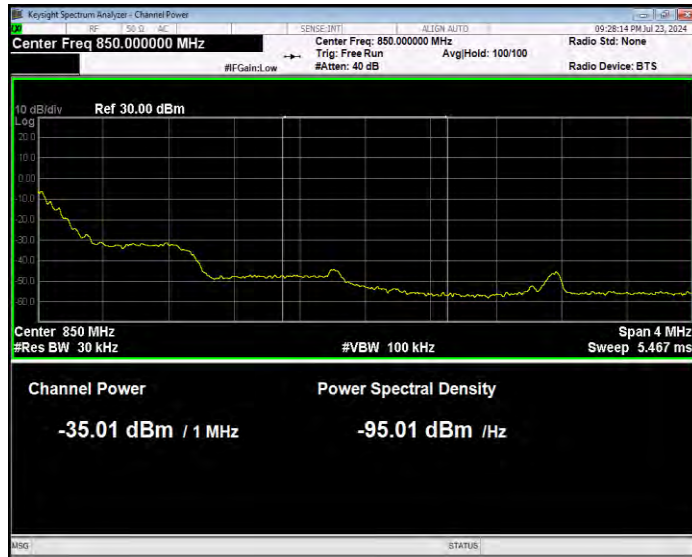

Band5 QPSK BW=1.4MHz Channel=20407 RB Size=1 Position=#Max Normal

Band5 QPSK BW=1.4MHz Channel=20407 RB Size=6 Position=#0 Extended

Band5 QPSK BW=1.4MHz Channel=20407 RB Size=6 Position=#0 Normal

Band5 QPSK BW=1.4MHz Channel=20643 RB Size=1 Position=#0 Extended