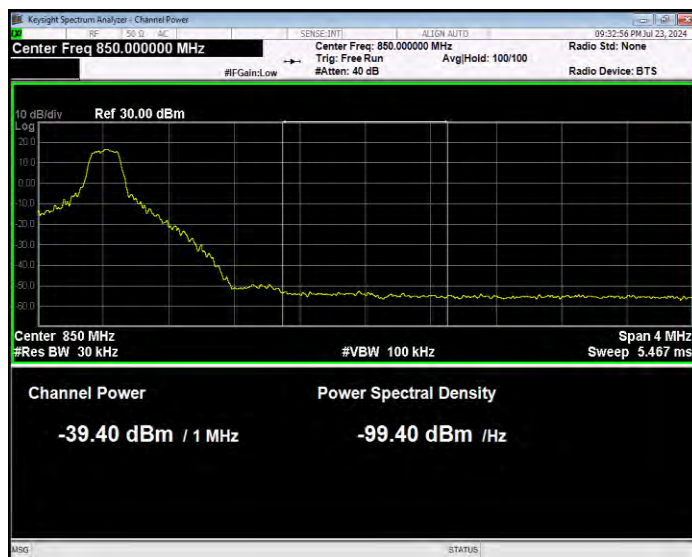

Band5 16QAM BW=10MHz Channel=20600 RB Size=1 Position=#Max Extended