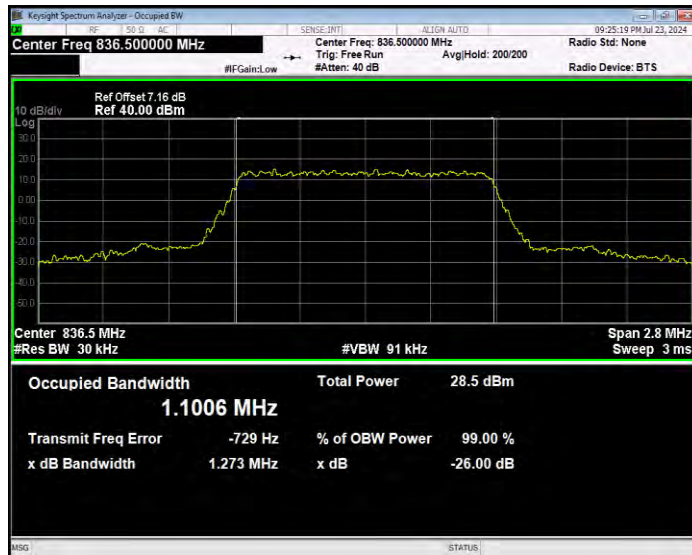

Band5 16QAM BW=1.4MHz Channel=20525 RB Size=6 Position=#0