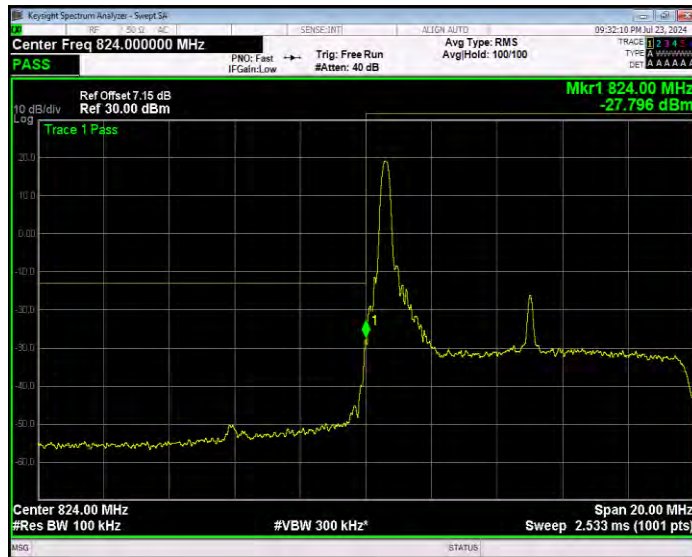

Band5 16QAM BW=10MHz Channel=20450 RB Size=1 Position=#0 Normal