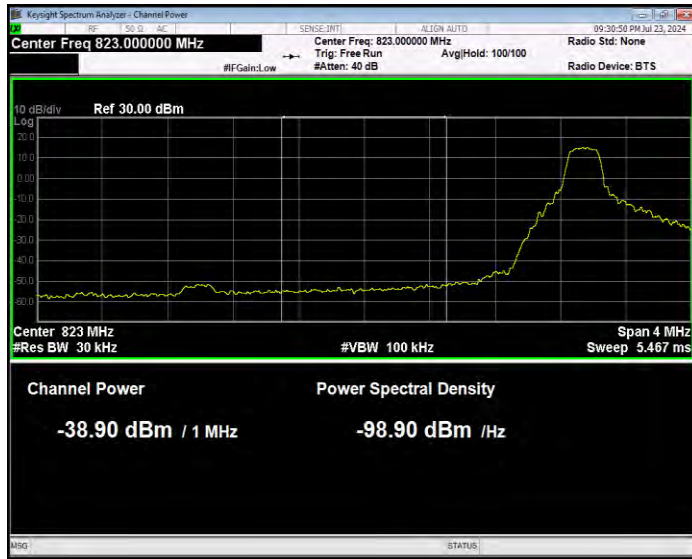

Band5 16QAM BW=5MHz Channel=20425 RB Size=1 Position=#0 Extended