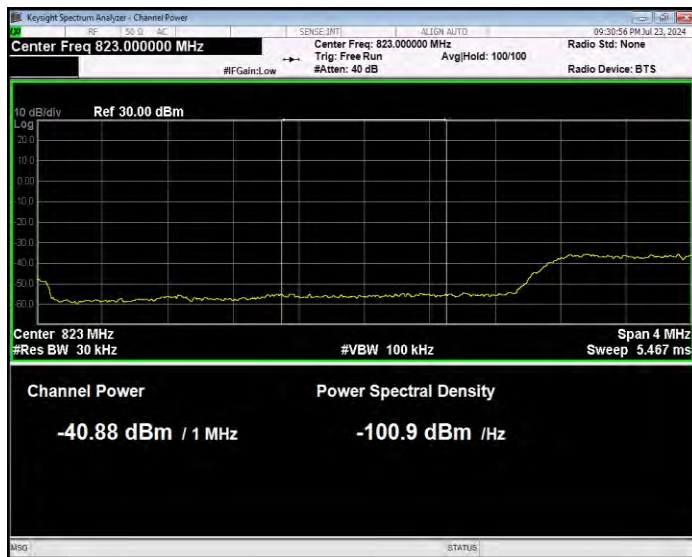

Band5 16QAM BW=3MHz Channel=20635 RB Size=15 Position=#0 Normal

Band5 16QAM BW=5MHz Channel=20425 RB Size=1 Position=#0 Extended

Band5 16QAM BW=5MHz Channel=20425 RB Size=1 Position=#0 Normal

Band5 16QAM BW=5MHz Channel=20425 RB Size=1 Position=#Max Extended