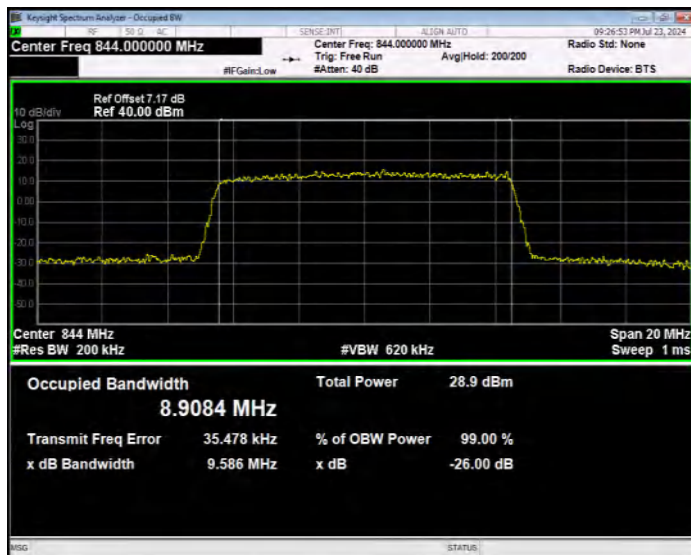

Band5 16QAM BW=10MHz Channel=20600 RB Size=50 Position=#0