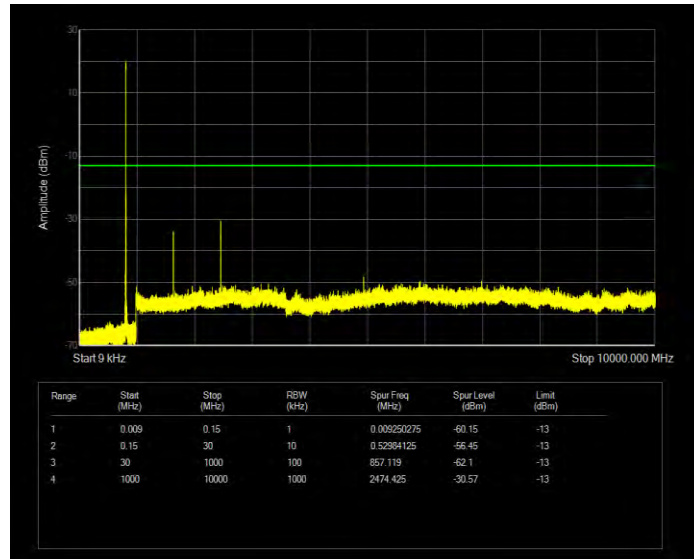

Band5 QPSK BW=5MHz Channel=20625 RB Size=25 Position=#0 Normal

5. Conducted Spurious Emission

Test Result

Band	Bandwidth (MHz)	UL Channel	RB Size	RB Position	Modulation	Spur Freq (MHz)	Spur Level (dBm)	Limit (dBm)	Verdict
Band5	1.4	20407	6	#0	QPSK	2473.98	-29.20	-13	PASS
Band5	1.4	20407	6	#0	16QAM	2474.43	-30.57	-13	PASS
Band5	1.4	20525	6	#0	QPSK	2510.20	-29.61	-13	PASS
Band5	1.4	20525	6	#0	16QAM	2510.20	-32.50	-13	PASS
Band5	1.4	20643	6	#0	QPSK	2545.53	-24.87	-13	PASS
Band5	1.4	20643	6	#0	16QAM	2545.08	-26.75	-13	PASS
Band5	3	20415	15	#0	QPSK	2476.00	-33.36	-13	PASS
Band5	3	20415	15	#0	16QAM	2478.25	-36.53	-13	PASS
Band5	3	20525	15	#0	QPSK	2509.30	-36.70	-13	PASS
Band5	3	20525	15	#0	16QAM	2511.10	-37.43	-13	PASS
Band5	3	20635	15	#0	QPSK	2544.18	-31.52	-13	PASS
Band5	3	20635	15	#0	16QAM	2543.28	-29.25	-13	PASS
Band5	5	20425	25	#0	QPSK	2480.05	-38.91	-13	PASS
Band5	5	20425	25	#0	16QAM	2484.55	-37.47	-13	PASS
Band5	5	20525	25	#0	QPSK	2509.30	-37.06	-13	PASS
Band5	5	20525	25	#0	16QAM	2511.33	-37.08	-13	PASS
Band5	5	20625	25	#0	QPSK	2539.45	-33.03	-13	PASS
Band5	5	20625	25	#0	16QAM	2538.55	-32.63	-13	PASS
Band5	10	20450	50	#0	QPSK	2490.85	-43.03	-13	PASS
Band5	10	20450	50	#0	16QAM	2486.58	-42.22	-13	PASS
Band5	10	20525	50	#0	QPSK	2514.70	-41.36	-13	PASS
Band5	10	20525	50	#0	16QAM	2513.58	-39.67	-13	PASS
Band5	10	20600	50	#0	QPSK	2534.95	-38.83	-13	PASS
Band5	10	20600	50	#0	16QAM	2531.13	-39.57	-13	PASS

Band5 16QAM BW=1.4MHz Channel=20407 RB Size=6 Position=#0

Band5 16QAM BW=1.4MHz Channel=20525 RB Size=6 Position=#0

Band5 16QAM BW=1.4MHz Channel=20643 RB Size=6 Position=#0

Band5 16QAM BW=10MHz Channel=20450 RB Size=50 Position=#0