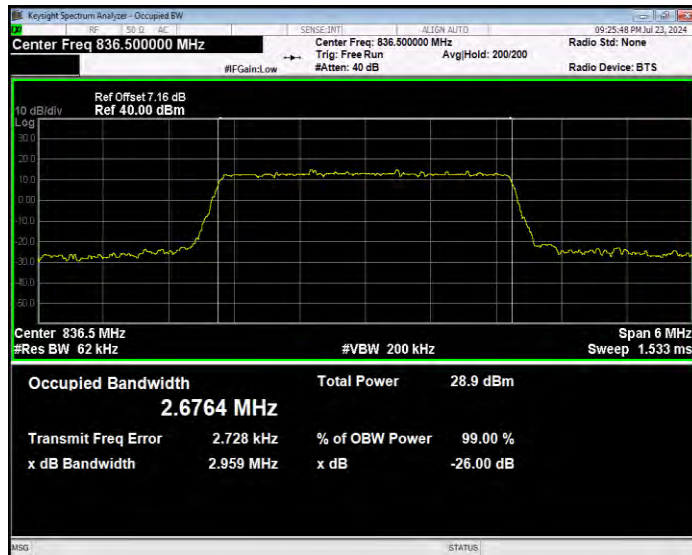

Band5 16QAM BW=10MHz Channel=20525 RB Size=50 Position=#0

Band5 16QAM BW=10MHz Channel=20600 RB Size=50 Position=#0

Band5 16QAM BW=3MHz Channel=20415 RB Size=15 Position=#0

Band5 16QAM BW=3MHz Channel=20525 RB Size=15 Position=#0