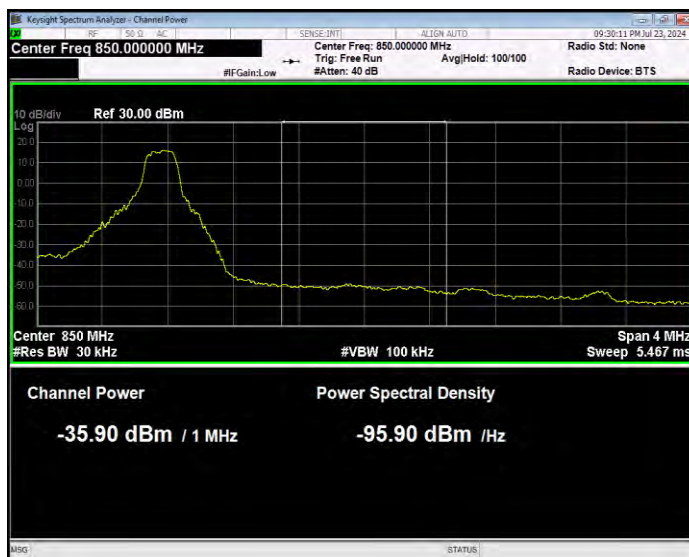

Band5 16QAM BW=3MHz Channel=20635 RB Size=1 Position=#Max Extended