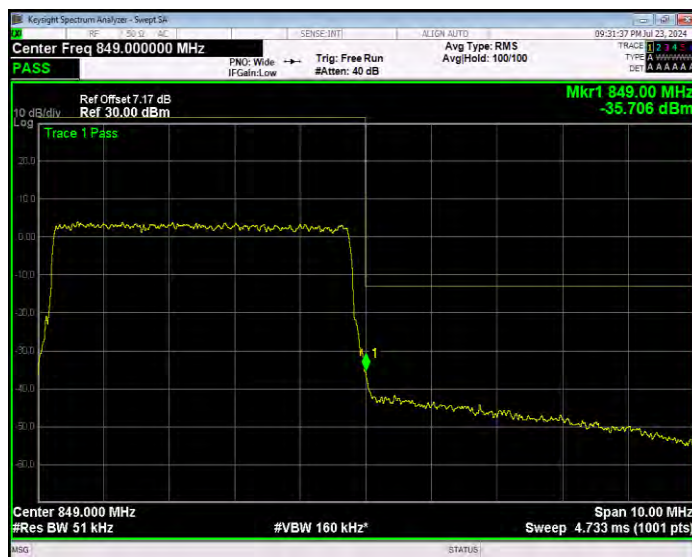

Band5 16QAM BW=5MHz Channel=20625 RB Size=25 Position=#0 Normal