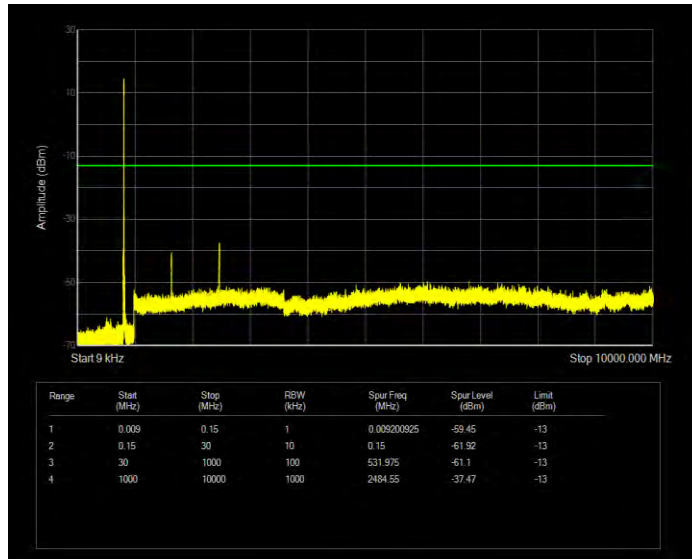

Band5 16QAM BW=1.4MHz Channel=20407 RB Size=6 Position=#0

Band5 16QAM BW=1.4MHz Channel=20525 RB Size=6 Position=#0

Band5 16QAM BW=1.4MHz Channel=20643 RB Size=6 Position=#0

Band5 16QAM BW=10MHz Channel=20450 RB Size=50 Position=#0

Band5 16QAM BW=10MHz Channel=20525 RB Size=50 Position=#0

Band5 16QAM BW=10MHz Channel=20600 RB Size=50 Position=#0

Band5 16QAM BW=3MHz Channel=20415 RB Size=15 Position=#0

Band5 16QAM BW=3MHz Channel=20525 RB Size=15 Position=#0

Band5 16QAM BW=3MHz Channel=20635 RB Size=15 Position=#0

Band5 16QAM BW=5MHz Channel=20425 RB Size=25 Position=#0

Band5 16QAM BW=5MHz Channel=20525 RB Size=25 Position=#0

Band5 16QAM BW=5MHz Channel=20625 RB Size=25 Position=#0