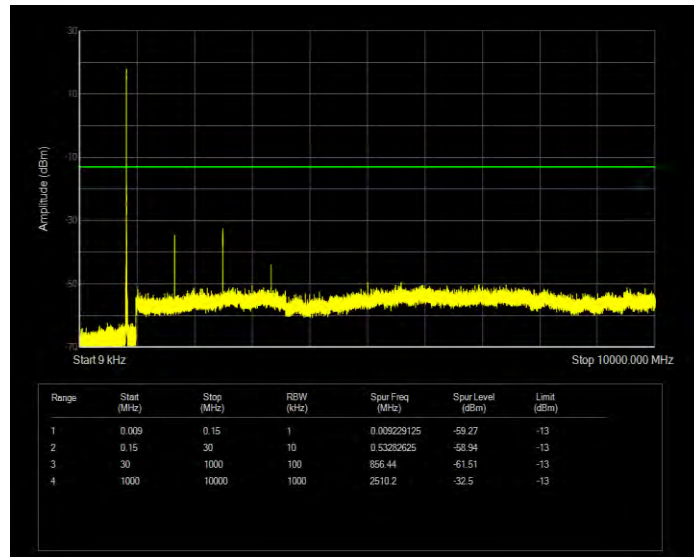

Band5 QPSK BW=5MHz Channel=20625 RB Size=25 Position=#0 Normal

5. Conducted Spurious Emission

Test Result

Band	Bandwidth (MHz)	UL Channel	RB Size	RB Position	Modulation	Spur Freq (MHz)	Spur Level (dBm)	Limit (dBm)	Verdict
Band5	1.4	20407	6	#0	QPSK	2473.98	-29.20	-13	PASS
Band5	1.4	20407	6	#0	16QAM	2474.43	-30.57	-13	PASS
Band5	1.4	20525	6	#0	QPSK	2510.20	-29.61	-13	PASS
Band5	1.4	20525	6	#0	16QAM	2510.20	-32.50	-13	PASS
Band5	1.4	20643	6	#0	QPSK	2545.53	-24.87	-13	PASS
Band5	1.4	20643	6	#0	16QAM	2545.08	-26.75	-13	PASS
Band5	3	20415	15	#0	QPSK	2476.00	-33.36	-13	PASS
Band5	3	20415	15	#0	16QAM	2478.25	-36.53	-13	PASS
Band5	3	20525	15	#0	QPSK	2509.30	-36.70	-13	PASS
Band5	3	20525	15	#0	16QAM	2511.10	-37.43	-13	PASS
Band5	3	20635	15	#0	QPSK	2544.18	-31.52	-13	PASS
Band5	3	20635	15	#0	16QAM	2543.28	-29.25	-13	PASS
Band5	5	20425	25	#0	QPSK	2480.05	-38.91	-13	PASS
Band5	5	20425	25	#0	16QAM	2484.55	-37.47	-13	PASS
Band5	5	20525	25	#0	QPSK	2509.30	-37.06	-13	PASS
Band5	5	20525	25	#0	16QAM	2511.33	-37.08	-13	PASS
Band5	5	20625	25	#0	QPSK	2539.45	-33.03	-13	PASS
Band5	5	20625	25	#0	16QAM	2538.55	-32.63	-13	PASS
Band5	10	20450	50	#0	QPSK	2490.85	-43.03	-13	PASS
Band5	10	20450	50	#0	16QAM	2486.58	-42.22	-13	PASS
Band5	10	20525	50	#0	QPSK	2514.70	-41.36	-13	PASS
Band5	10	20525	50	#0	16QAM	2513.58	-39.67	-13	PASS
Band5	10	20600	50	#0	QPSK	2534.95	-38.83	-13	PASS
Band5	10	20600	50	#0	16QAM	2531.13	-39.57	-13	PASS

Band5 16QAM BW=1.4MHz Channel=20407 RB Size=6 Position=#0

Band5 16QAM BW=1.4MHz Channel=20525 RB Size=6 Position=#0

Band5 16QAM BW=1.4MHz Channel=20643 RB Size=6 Position=#0

Band5 16QAM BW=10MHz Channel=20450 RB Size=50 Position=#0