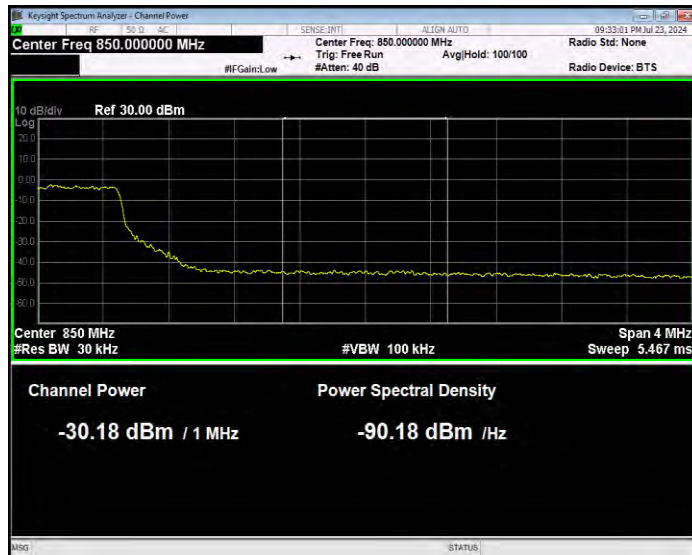

Band5 16QAM BW=10MHz Channel=20600 RB Size=1 Position=#0 Normal

Band5 16QAM BW=10MHz Channel=20600 RB Size=1 Position=#Max Extended

Band5 16QAM BW=10MHz Channel=20600 RB Size=1 Position=#Max Normal

Band5 16QAM BW=10MHz Channel=20600 RB Size=50 Position=#0 Extended