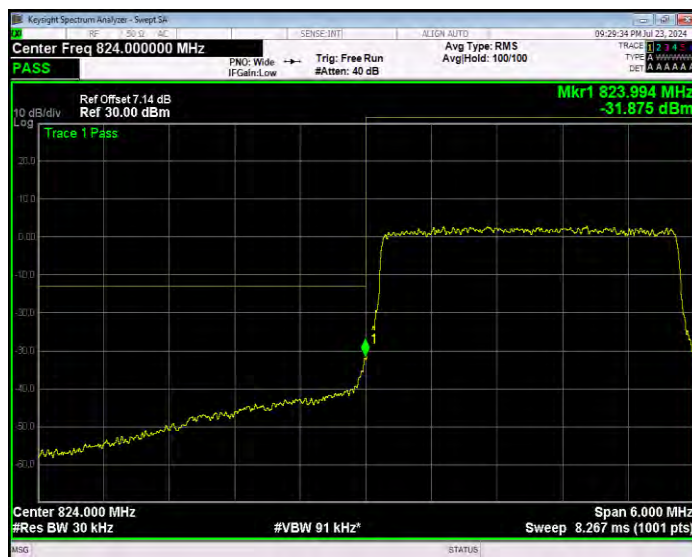

Band5 16QAM BW=3MHz Channel=20415 RB Size=15 Position=#0 Normal