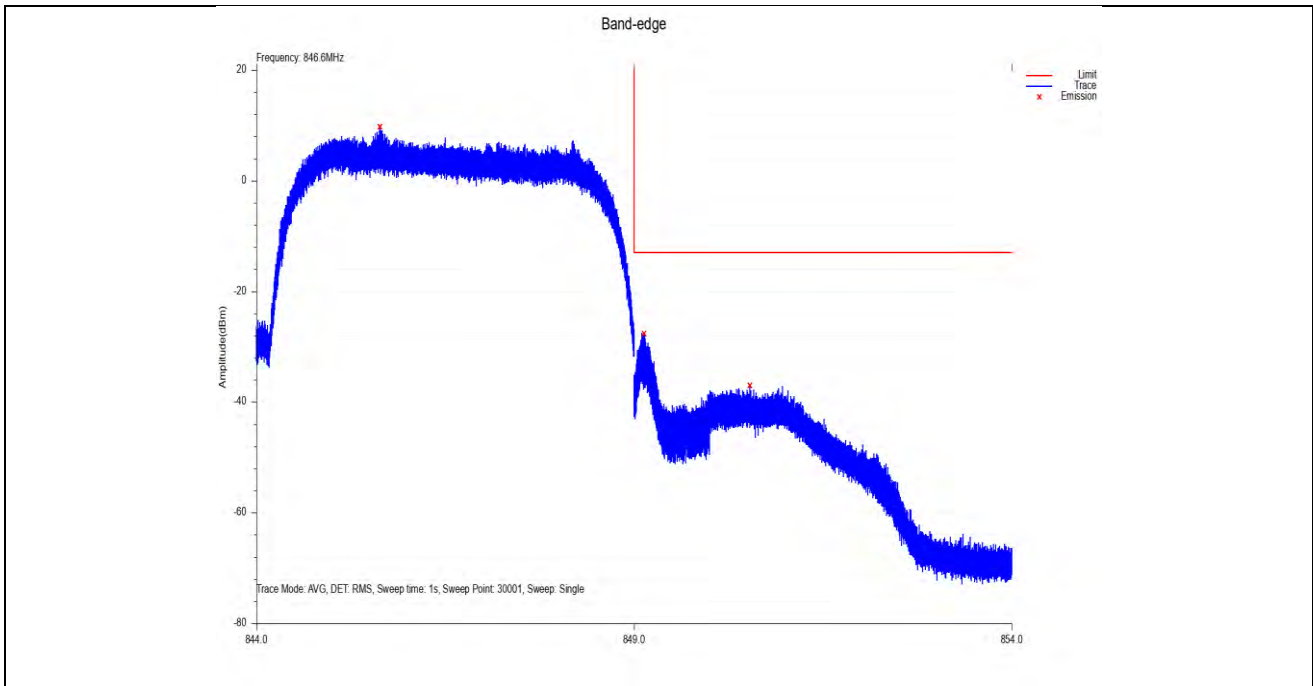

**SA\_65\_NT\_NV\_0\_HSDPA\_Band\_5\_5M\_CH4132\_slot1**

Unwanted spurious emissions

**SA\_65\_NT\_NV\_0\_HSDPA\_Band\_5\_5M\_CH4183\_slot1**

Unwanted spurious emissions

**UPPER\_EDGE\_65\_NT\_NV\_0\_HSDPA\_Band\_5\_5M\_CH4233\_slot1**