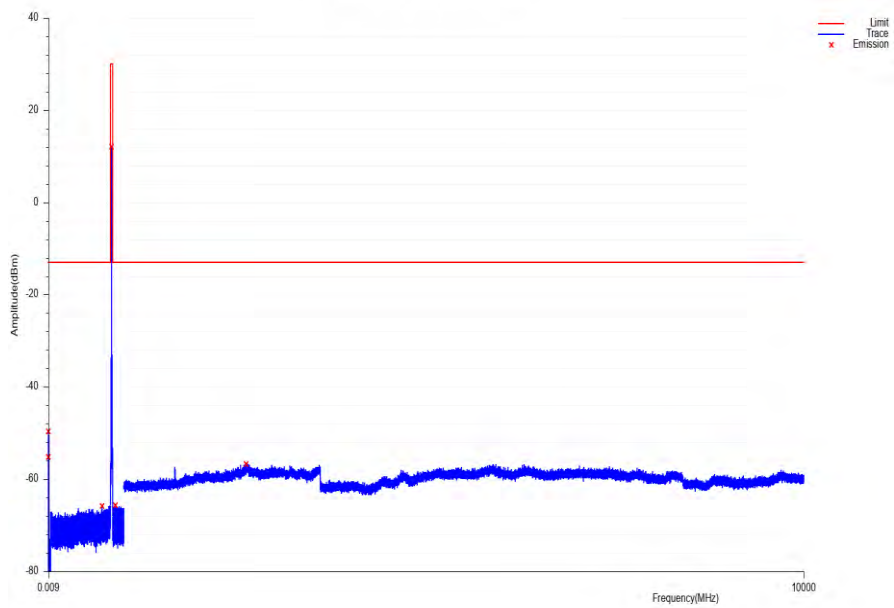

## 4. Unwanted Spurious Emission

Condition	Mode	Band	Frequency(MHz)	Sub	RBW(kHz)	Test Freq Range(MHz)	Spur Freq (MHz)	Spur Level(dBm)	Limit(dBm)	Result
NVNT	HSDPA	Band 5	826.40	1	100	819.0~823.0	822.624	-37.09	-13	Pass
NVNT	HSDPA	Band 5	826.40	1	50.0	823.0~824.0	823.875	-28.14	-13	Pass
NVNT	HSDPA	Band 5	826.40	1	1	0.009~0.150	0.098	-54.85	-13	Pass
NVNT	HSDPA	Band 5	826.40	1	10	0.150~30.000	3.435	-50.56	-13	Pass
NVNT	HSDPA	Band 5	826.40	1	100	30.000~819.000	818.711	-49.99	-13	Pass
NVNT	HSDPA	Band 5	826.40	1	100	854.000~1000.000	910.736	-65.99	-13	Pass
NVNT	HSDPA	Band 5	826.40	1	1000	1000.000~10000.000	2621.500	-56.27	-13	Pass
NVNT	HSDPA	Band 5	836.60	1	1	0.009~0.150	0.099	-55.24	-13	Pass
NVNT	HSDPA	Band 5	836.60	1	10	0.150~30.000	3.579	-49.67	-13	Pass
NVNT	HSDPA	Band 5	836.60	1	100	30.000~819.000	711.617	-65.77	-13	Pass
NVNT	HSDPA	Band 5	836.60	1	100	854.000~1000.000	885.302	-65.72	-13	Pass
NVNT	HSDPA	Band 5	836.60	1	1000	1000.000~10000.000	2619.100	-56.69	-13	Pass
NVNT	HSDPA	Band 5	846.60	1	50.0	849.0~850.0	849.131	-27.63	-13	Pass
NVNT	HSDPA	Band 5	846.60	1	100	850.0~854.0	850.532	-36.94	-13	Pass
NVNT	HSDPA	Band 5	846.60	1	1	0.009~0.150	0.098	-55.89	-13	Pass
NVNT	HSDPA	Band 5	846.60	1	10	0.150~30.000	3.645	-51.73	-13	Pass
NVNT	HSDPA	Band 5	846.60	1	100	30.000~819.000	450.353	-66.09	-13	Pass
NVNT	HSDPA	Band 5	846.60	1	100	854.000~1000.000	986.344	-66.04	-13	Pass
NVNT	HSDPA	Band 5	846.60	1	1000	1000.000~10000.000	2626.900	-56.86	-13	Pass

**SA\_65\_NT\_NV\_0\_HSDPA\_Band\_5\_5M\_CH4132\_slot1**

Unwanted spurious emissions

**SA\_65\_NT\_NV\_0\_HSDPA\_Band\_5\_5M\_CH4183\_slot1**

Unwanted spurious emissions

**UPPER\_EDGE\_65\_NT\_NV\_0\_HSDPA\_Band\_5\_5M\_CH4233\_slot1**