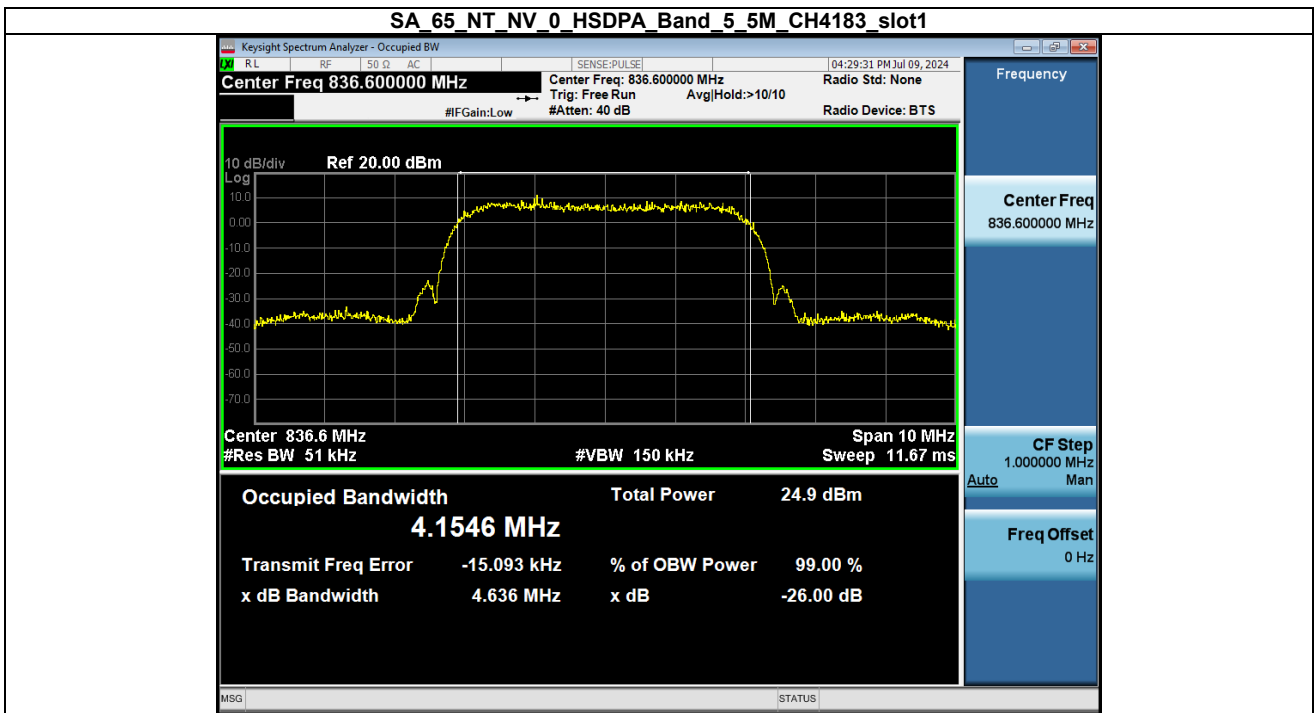

2. Occupied Bandwidth

Condition	Mode	Band	Frequency(MHz)	Sub	OBW(MHz)	-26EBW(MHz)
NVNT	HSDPA	Band 5	826.4	1	4.0985	4.6674
NVNT	HSDPA	Band 5	836.6	1	4.1546	4.6364
NVNT	HSDPA	Band 5	846.6	1	4.1335	4.6041