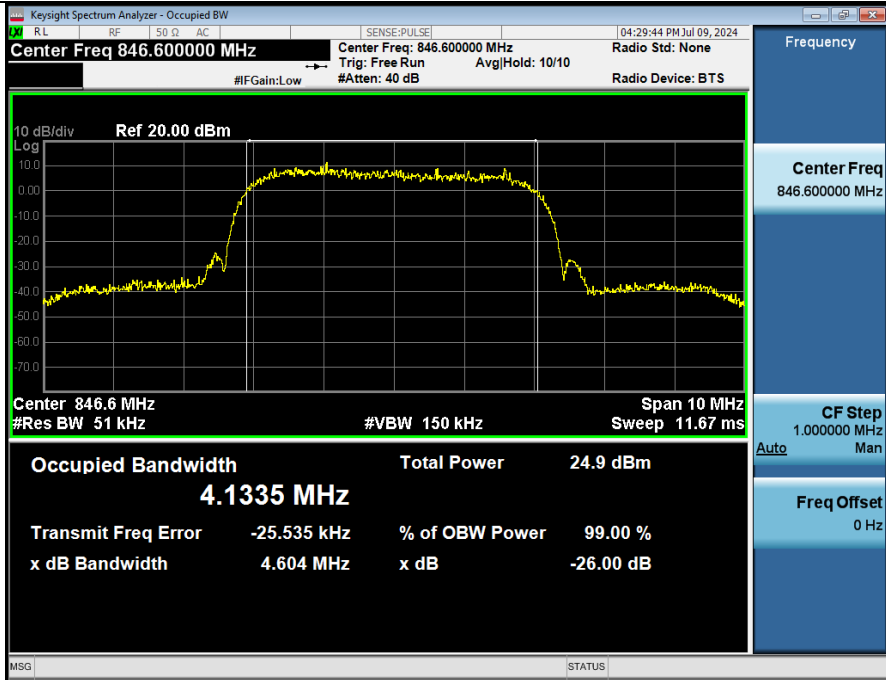

SA_65_NT_NV_0_HSDPA_Band_5_5M_CH4233_slot1