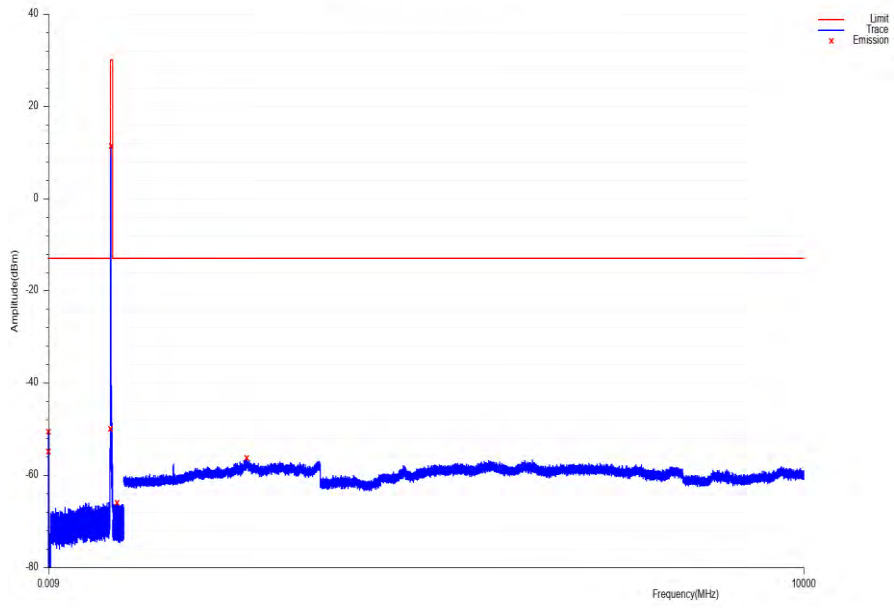

SA_65_NT_NV_0_HSDPA_Band_5_5M_CH4132_slot1

Unwanted spurious emissions