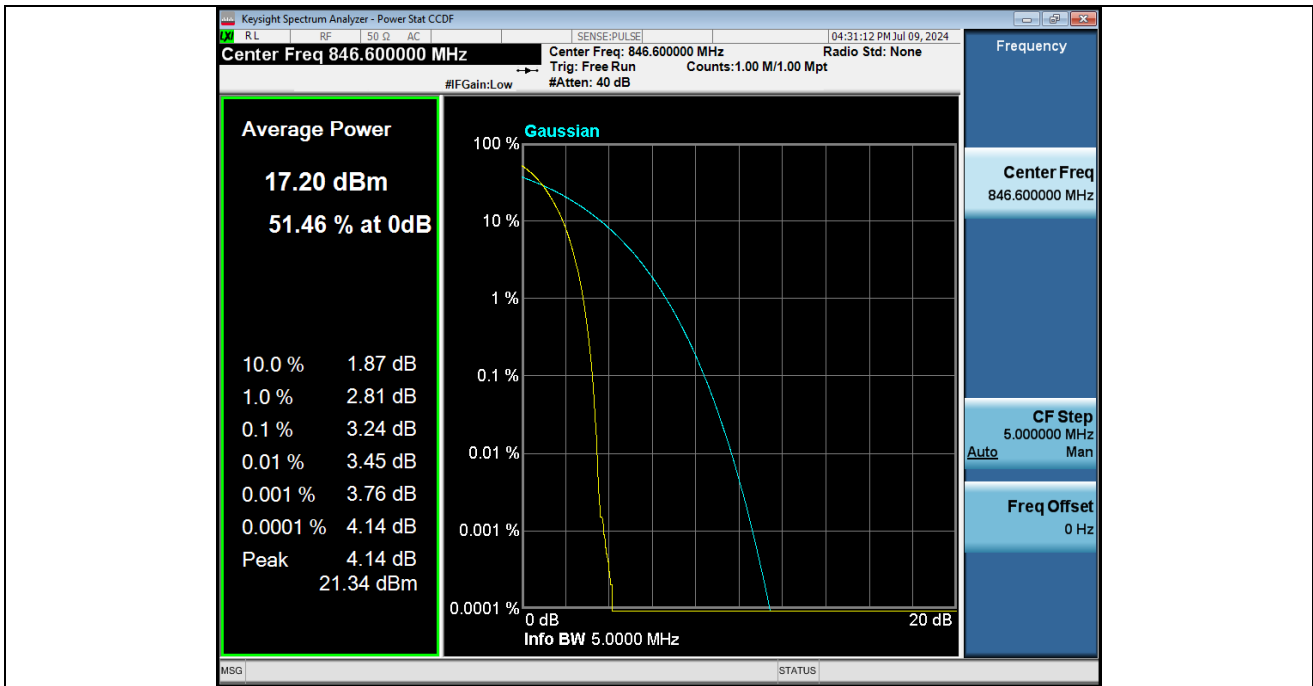

SA_65_NT_NV_0_HSDPA_Band_5_5M_CH4233_slot1