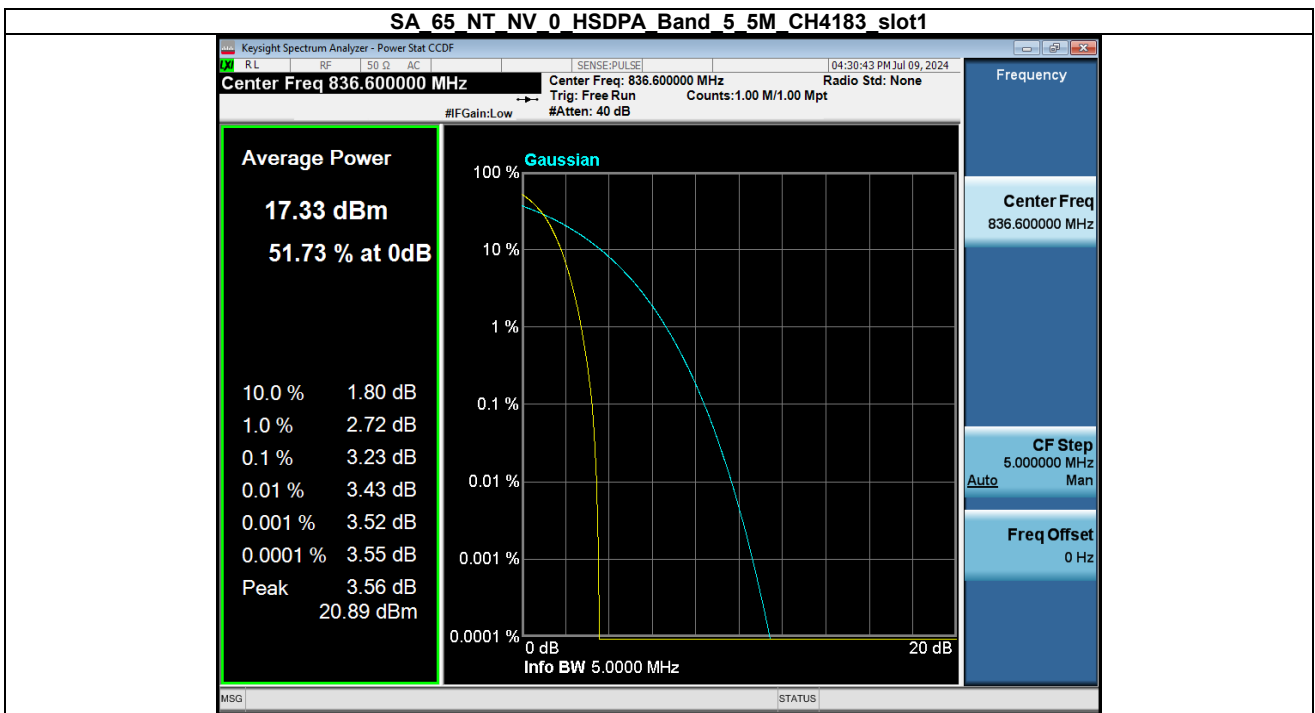

## 2. Occupied Bandwidth

Condition	Mode	Band	Frequency(MHz)	Sub	OBW(MHz)	-26EBW(MHz)
NVNT	HSDPA	Band 5	826.4	1	4.0985	4.6674
NVNT	HSDPA	Band 5	836.6	1	4.1546	4.6364
NVNT	HSDPA	Band 5	846.6	1	4.1335	4.6041

### 3. Peak to Average Ratio

Condition	Mode	Band	Frequency(MHz)	Sub	Peak to AVG Ratio-0.1%(dB)	Limit(dB)	Result
NVNT	HSDPA	Band 5	826.4	1	2.95	13.00	Pass
NVNT	HSDPA	Band 5	836.6	1	3.23	13.00	Pass
NVNT	HSDPA	Band 5	846.6	1	3.24	13.00	Pass