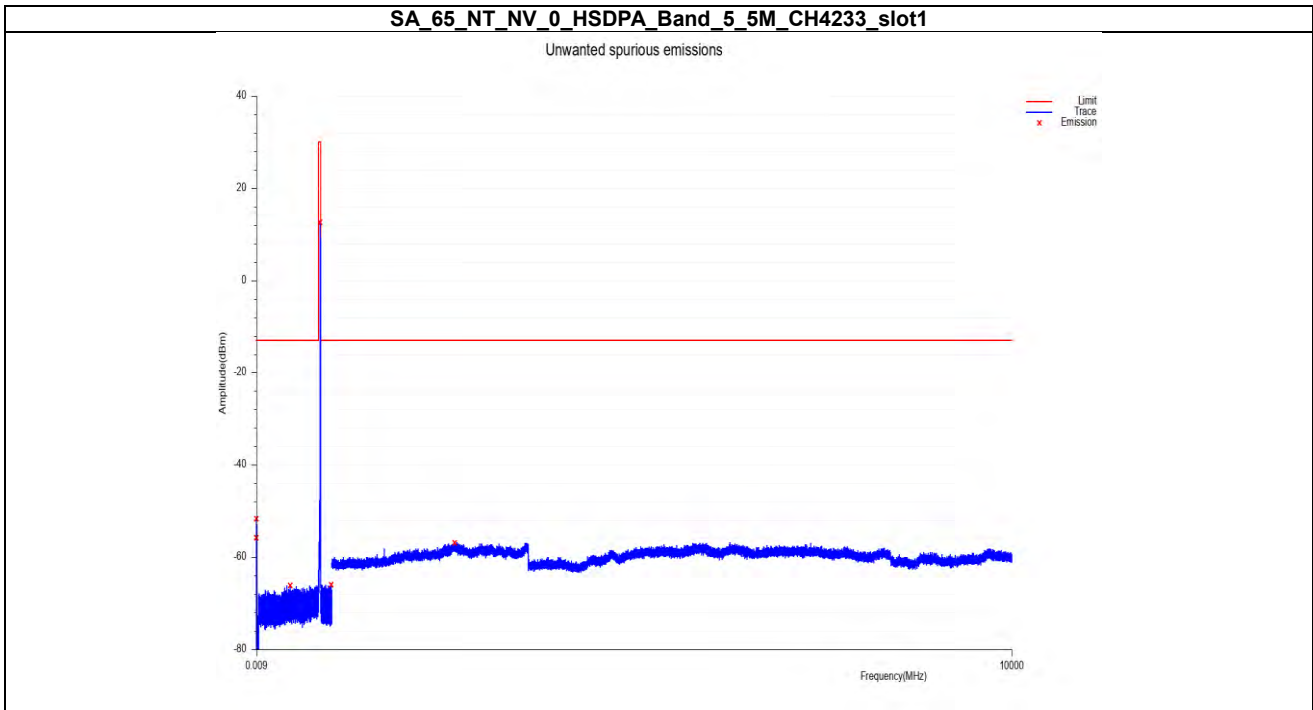

## 4. Unwanted Spurious Emission

Condition	Mode	Band	Frequency(MHz)	Sub	RBW(kHz)	Test Freq Range(MHz)	Spur Freq (MHz)	Spur Level(dBm)	Limit(dBm)	Result
NVNT	HSDPA	Band 5	826.40	1	100	819.0~823.0	822.624	-37.09	-13	Pass
NVNT	HSDPA	Band 5	826.40	1	50.0	823.0~824.0	823.875	-28.14	-13	Pass
NVNT	HSDPA	Band 5	826.40	1	1	0.009~0.150	0.098	-54.85	-13	Pass
NVNT	HSDPA	Band 5	826.40	1	10	0.150~30.000	3.435	-50.56	-13	Pass
NVNT	HSDPA	Band 5	826.40	1	100	30.000~819.000	818.711	-49.99	-13	Pass
NVNT	HSDPA	Band 5	826.40	1	100	854.000~1000.000	910.736	-65.99	-13	Pass
NVNT	HSDPA	Band 5	826.40	1	1000	1000.000~10000.000	2621.500	-56.27	-13	Pass
NVNT	HSDPA	Band 5	836.60	1	1	0.009~0.150	0.099	-55.24	-13	Pass
NVNT	HSDPA	Band 5	836.60	1	10	0.150~30.000	3.579	-49.67	-13	Pass
NVNT	HSDPA	Band 5	836.60	1	100	30.000~819.000	711.617	-65.77	-13	Pass
NVNT	HSDPA	Band 5	836.60	1	100	854.000~1000.000	885.302	-65.72	-13	Pass
NVNT	HSDPA	Band 5	836.60	1	1000	1000.000~10000.000	2619.100	-56.69	-13	Pass
NVNT	HSDPA	Band 5	846.60	1	50.0	849.0~850.0	849.131	-27.63	-13	Pass
NVNT	HSDPA	Band 5	846.60	1	100	850.0~854.0	850.532	-36.94	-13	Pass
NVNT	HSDPA	Band 5	846.60	1	1	0.009~0.150	0.098	-55.89	-13	Pass
NVNT	HSDPA	Band 5	846.60	1	10	0.150~30.000	3.645	-51.73	-13	Pass
NVNT	HSDPA	Band 5	846.60	1	100	30.000~819.000	450.353	-66.09	-13	Pass
NVNT	HSDPA	Band 5	846.60	1	100	854.000~1000.000	986.344	-66.04	-13	Pass
NVNT	HSDPA	Band 5	846.60	1	1000	1000.000~10000.000	2626.900	-56.86	-13	Pass

**SA\_65\_NT\_NV\_0\_HSDPA\_Band\_5\_5M\_CH4132\_slot1**

Unwanted spurious emissions

**SA\_65\_NT\_NV\_0\_HSDPA\_Band\_5\_5M\_CH4183\_slot1**

Unwanted spurious emissions

**UPPER\_EDGE\_65\_NT\_NV\_0\_HSDPA\_Band\_5\_5M\_CH4233\_slot1**