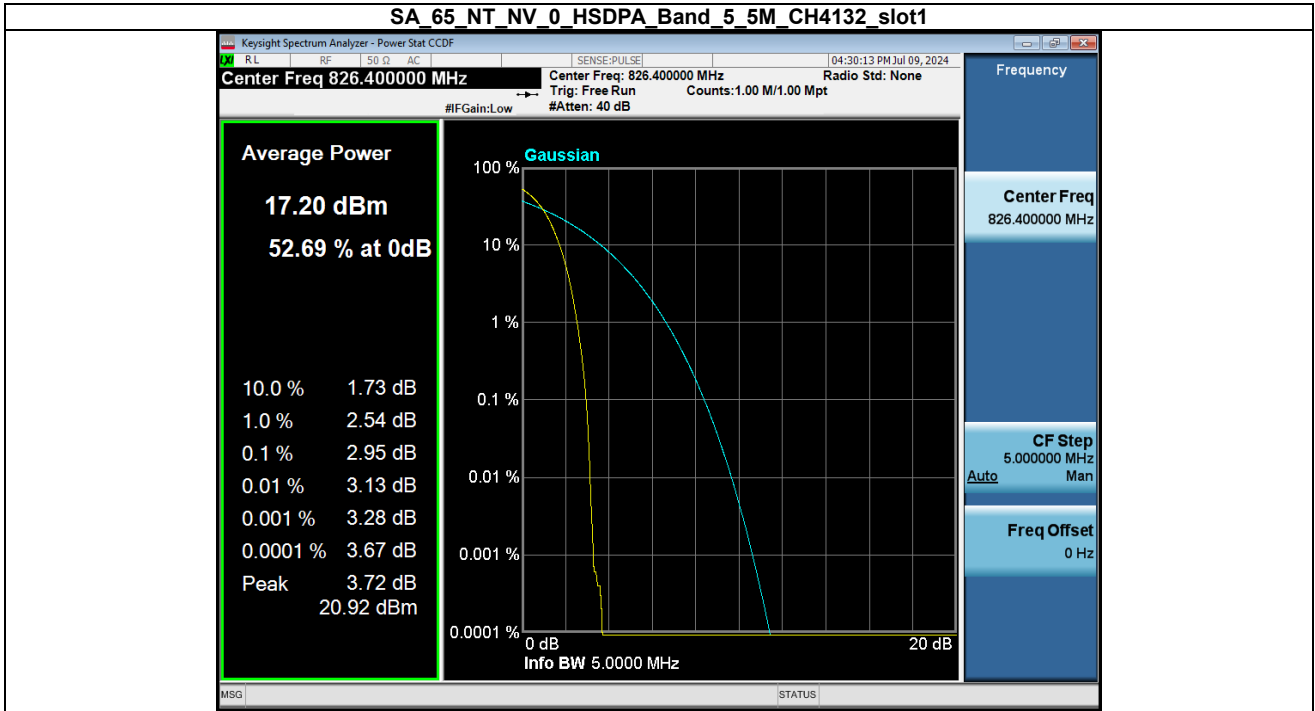

## 2. Occupied Bandwidth

Condition	Mode	Band	Frequency(MHz)	Sub	OBW(MHz)	-26EBW(MHz)
NVNT	HSDPA	Band 5	826.4	1	4.0985	4.6674
NVNT	HSDPA	Band 5	836.6	1	4.1546	4.6364
NVNT	HSDPA	Band 5	846.6	1	4.1335	4.6041

### 3. Peak to Average Ratio

Condition	Mode	Band	Frequency(MHz)	Sub	Peak to AVG Ratio-0.1%(dB)	Limit(dB)	Result
NVNT	HSDPA	Band 5	826.4	1	2.95	13.00	Pass
NVNT	HSDPA	Band 5	836.6	1	3.23	13.00	Pass
NVNT	HSDPA	Band 5	846.6	1	3.24	13.00	Pass