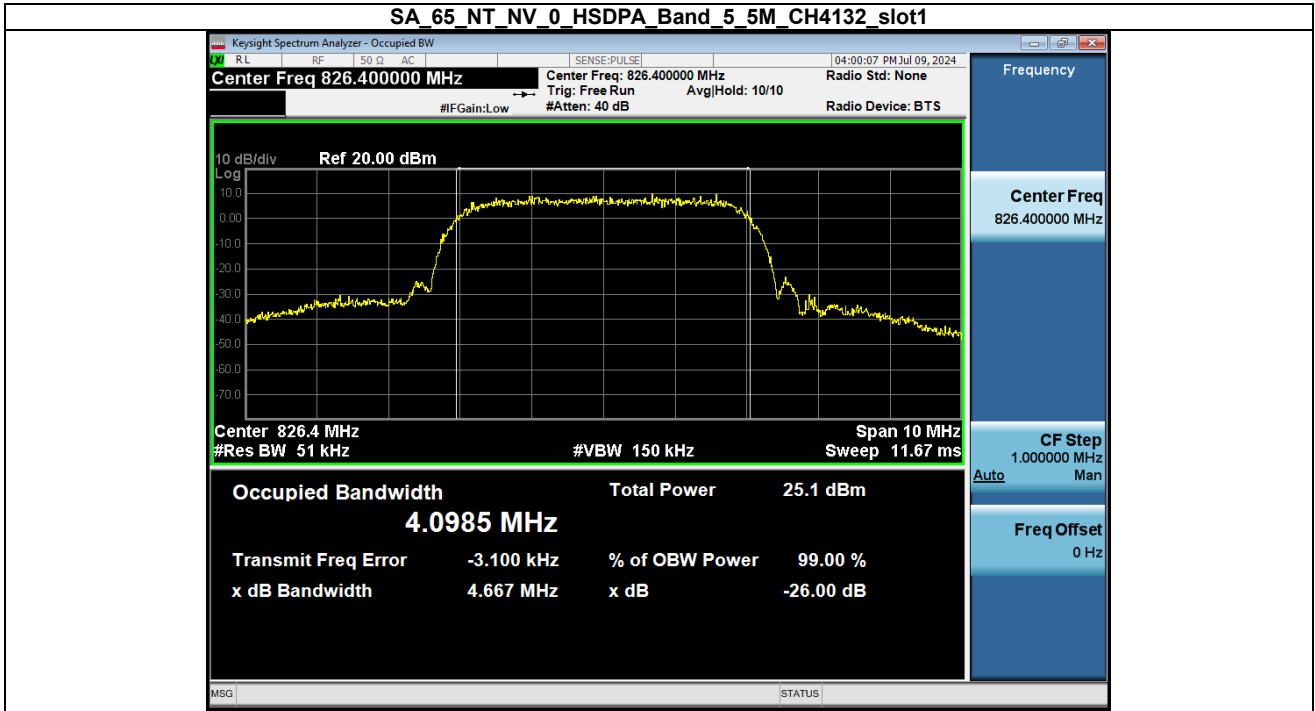

2. Occupied Bandwidth

Condition	Mode	Band	Frequency(MHz)	Sub	OBW(MHz)	-26EBW(MHz)
NVNT	HSDPA	Band 5	826.4	1	4.0985	4.6674
NVNT	HSDPA	Band 5	836.6	1	4.1546	4.6364
NVNT	HSDPA	Band 5	846.6	1	4.1335	4.6041