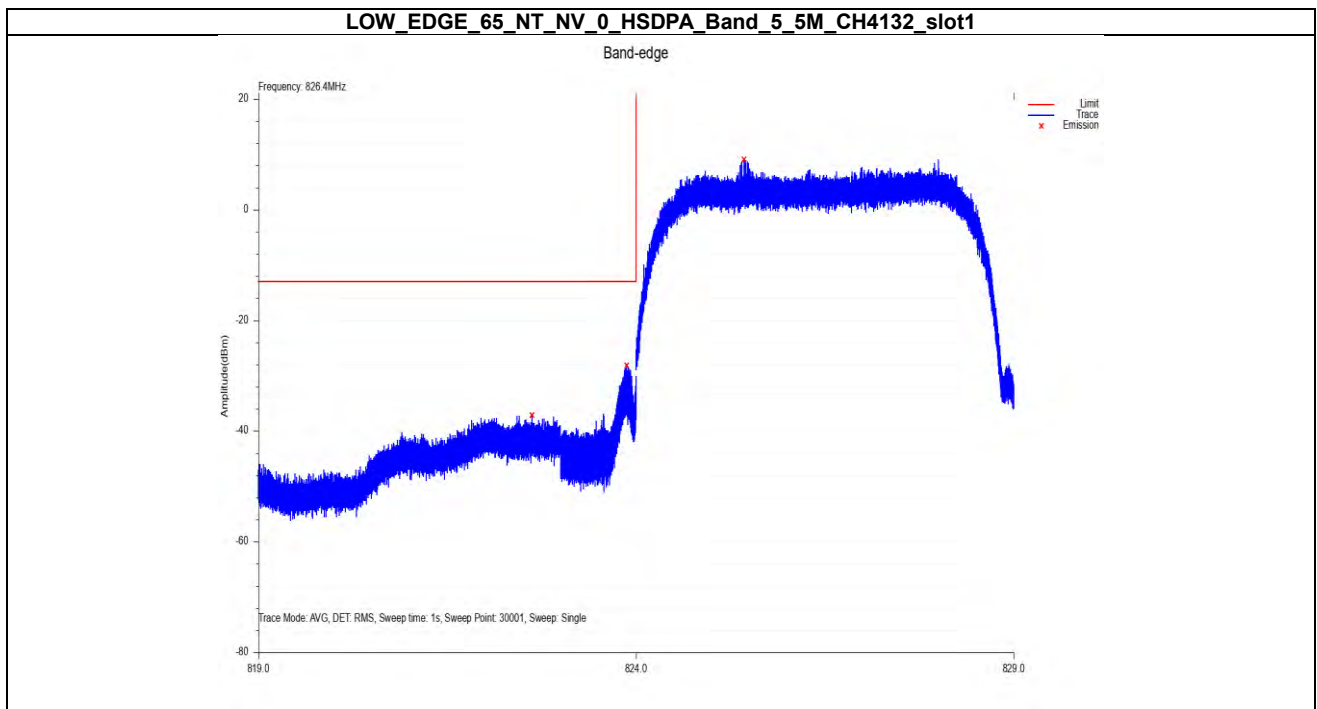

Condition	Mode	Band	Frequency(MHz)	Sub	RBW(kHz)	Test Freq Range(MHz)	Spur Freq (MHz)	Spur Level(dBm)	Limit(dBm)	Result
NVNT	HSDPA	Band 5	826.40	1	100	819.0~823.0	822.624	-37.09	-13	Pass
NVNT	HSDPA	Band 5	826.40	1	50.0	823.0~824.0	823.875	-28.14	-13	Pass
NVNT	HSDPA	Band 5	826.40	1	1	0.009~0.150	0.098	-54.85	-13	Pass
NVNT	HSDPA	Band 5	826.40	1	10	0.150~30.000	3.435	-50.56	-13	Pass
NVNT	HSDPA	Band 5	826.40	1	100	30.000~819.000	818.711	-49.99	-13	Pass
NVNT	HSDPA	Band 5	826.40	1	100	854.000~1000.000	910.736	-65.99	-13	Pass
NVNT	HSDPA	Band 5	826.40	1	1000	1000.000~10000.000	2621.500	-56.27	-13	Pass
NVNT	HSDPA	Band 5	836.60	1	1	0.009~0.150	0.099	-55.24	-13	Pass
NVNT	HSDPA	Band 5	836.60	1	10	0.150~30.000	3.579	-49.67	-13	Pass
NVNT	HSDPA	Band 5	836.60	1	100	30.000~819.000	711.617	-65.77	-13	Pass
NVNT	HSDPA	Band 5	836.60	1	100	854.000~1000.000	885.302	-65.72	-13	Pass
NVNT	HSDPA	Band 5	836.60	1	1000	1000.000~10000.000	2619.100	-56.69	-13	Pass
NVNT	HSDPA	Band 5	846.60	1	50.0	849.0~850.0	849.131	-27.63	-13	Pass
NVNT	HSDPA	Band 5	846.60	1	100	850.0~854.0	850.532	-36.94	-13	Pass
NVNT	HSDPA	Band 5	846.60	1	1	0.009~0.150	0.098	-55.89	-13	Pass
NVNT	HSDPA	Band 5	846.60	1	10	0.150~30.000	3.645	-51.73	-13	Pass
NVNT	HSDPA	Band 5	846.60	1	100	30.000~819.000	450.353	-66.09	-13	Pass
NVNT	HSDPA	Band 5	846.60	1	100	854.000~1000.000	986.344	-66.04	-13	Pass
NVNT	HSDPA	Band 5	846.60	1	1000	1000.000~10000.000	2626.900	-56.86	-13	Pass