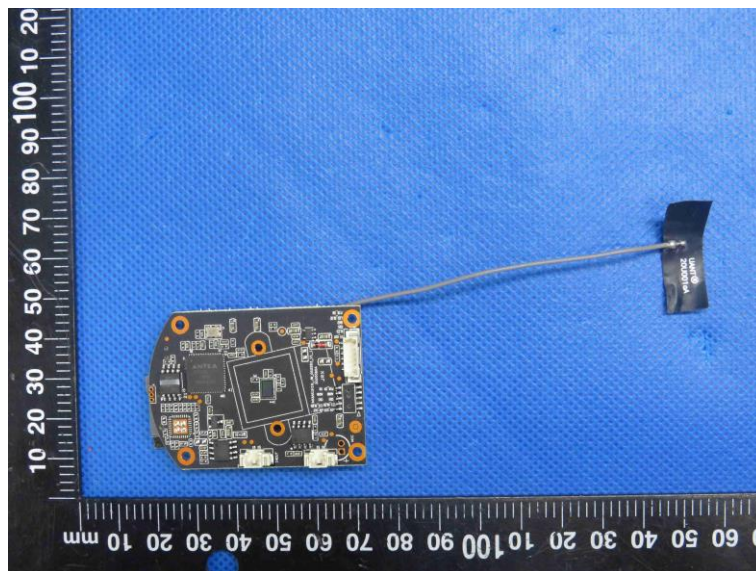

Product Name: Smart Wifi camera

Model No.: A160

EUT Constructional Details

Internal Photo

-----End-----