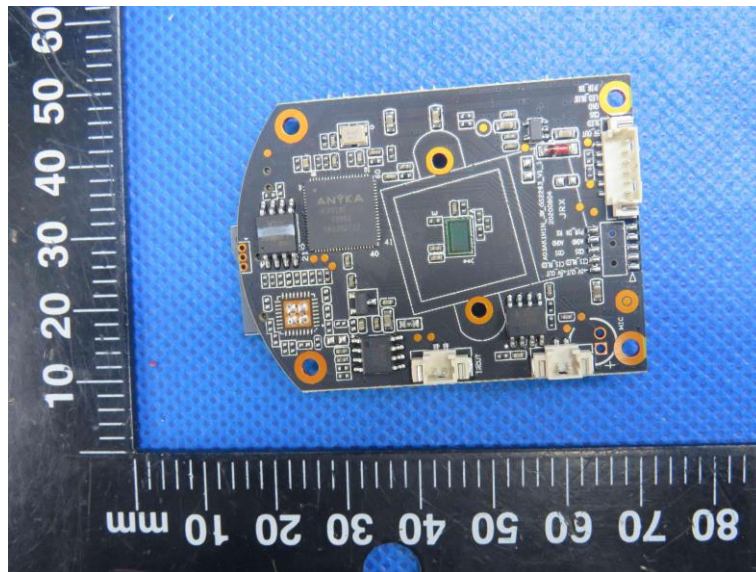

Product Name: Smart Wifi camera

Model No.: A160

EUT Constructional Details

Internal Photo

-----End-----