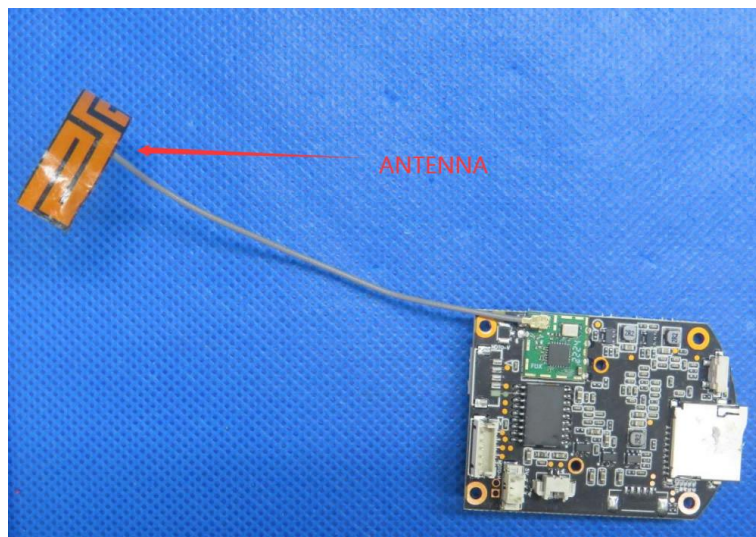

Product Name: Smart Wifi camera

Model No.: A160

EUT Constructional Details

Internal Photo

-----End-----