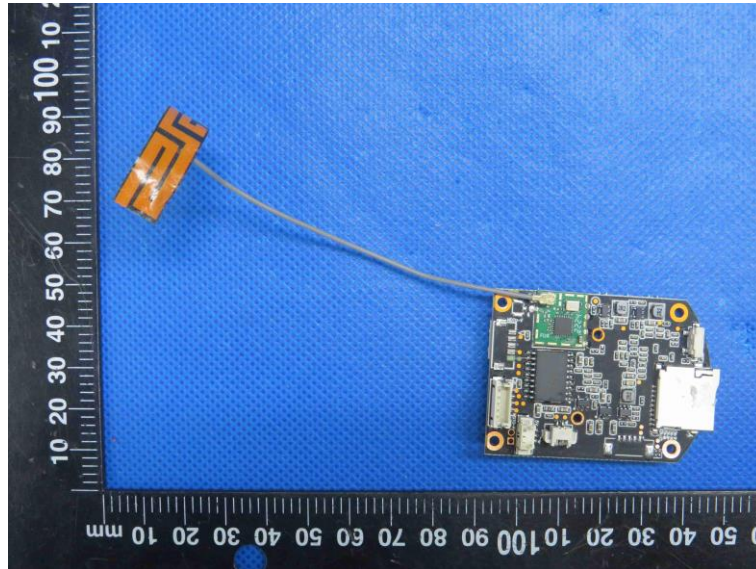

Product Name: Smart Wifi camera

Model No.: A160

EUT Constructional Details

Internal Photo

-----End-----