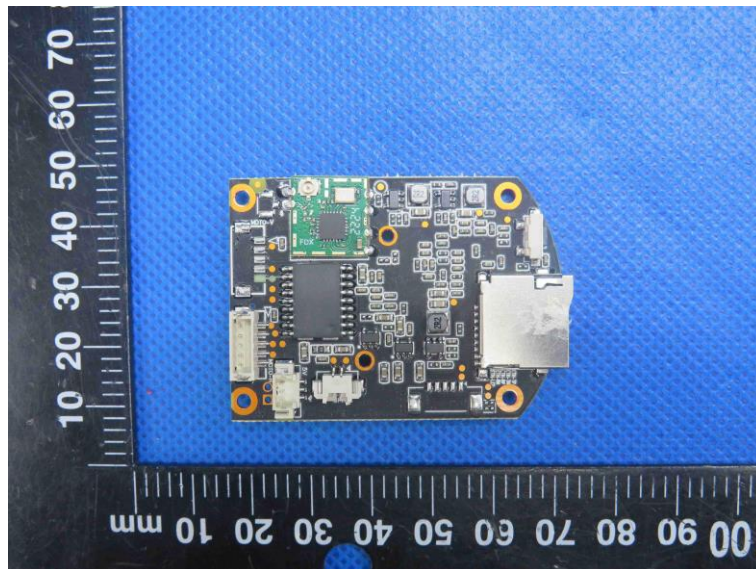

Product Name: Smart Wifi camera

Model No.: A160

EUT Constructional Details

Internal Photo

-----End-----