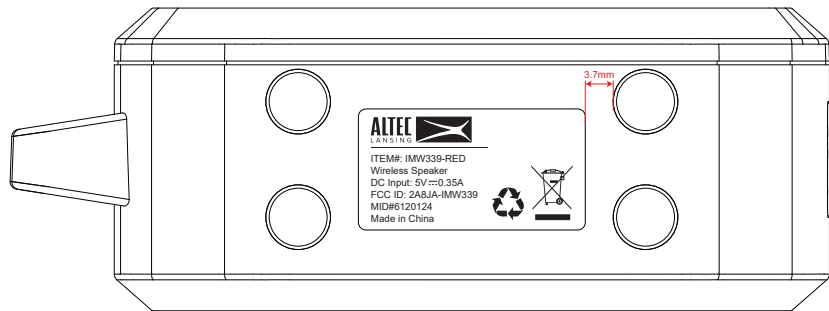

ALTEC
LANSING

ITEM#: IMW339-BLK
Wireless Speaker
DC Input: 5V \mp 0.35A
FCC ID: 2A8JA-IMW339
MID#6120124
Made in China

Size: 30*16mm

ALTEC
LANSING

ITEM#: IMW339-RED
Wireless Speaker
DC Input: 5V \mp 0.35A
FCC ID: 2A8JA-IMW339
MID#6120124
Made in China

Size: 30*16mm