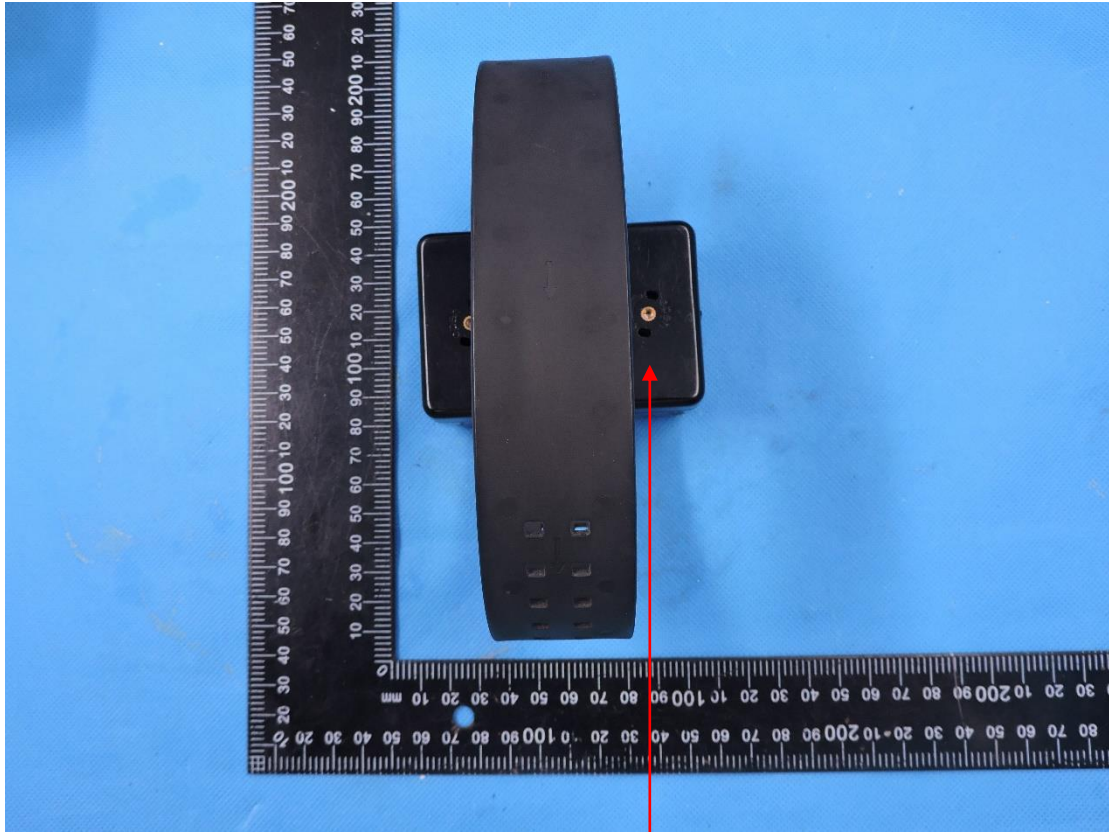

Label

FCC ID: 2A8J9-ADS1M1

Size:10*30mm

The label is printed on the shell