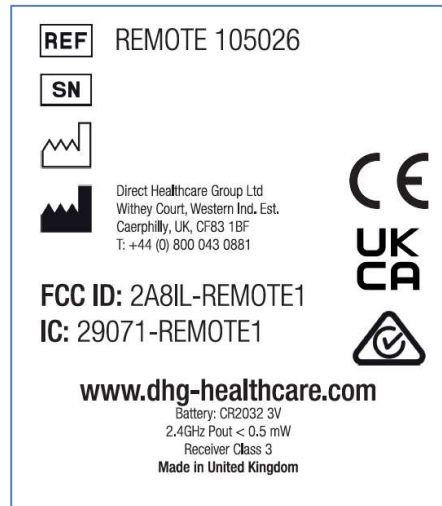

### Remote – Label and label placement

The Remote label for US, ISED, EU, UKCA, AUS Label 20 x 26 mm.  
NOTE: CE mark and ROHS is also edged into the plastic parts.

The Remote label placement on the back.