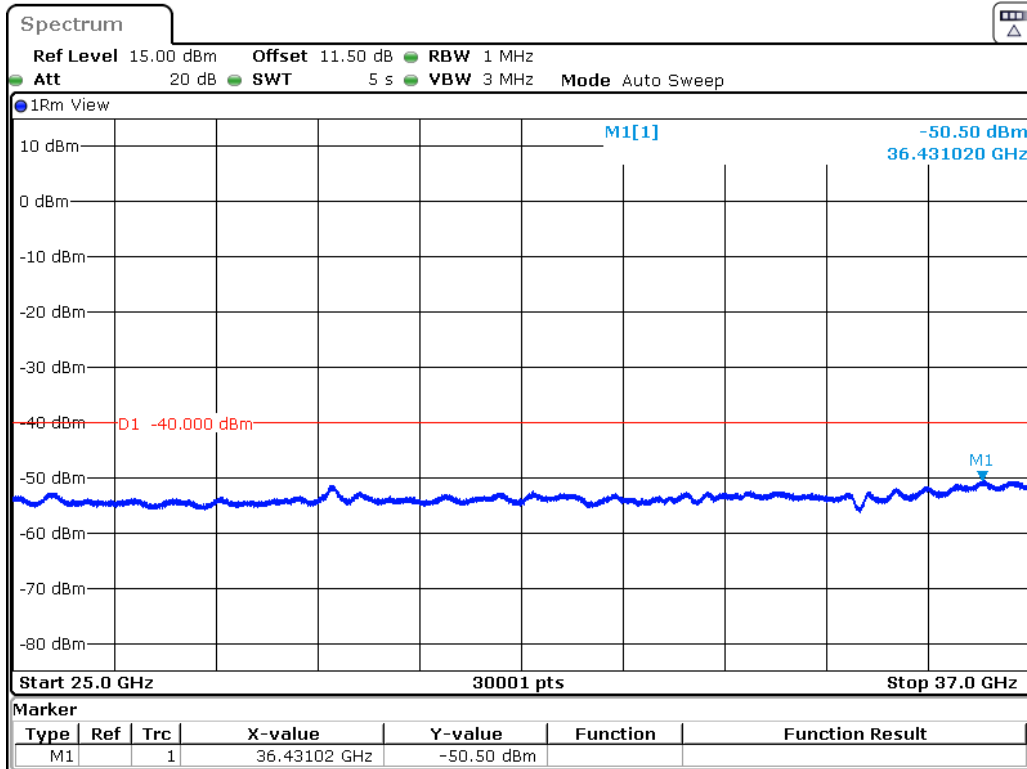

Date: 20.SEP.2022 11:17:04

B48-10M-CSE-M-QPSK-30MHz-10GHz

Date: 20.SEP.2022 15:56:57

B48-10M-CSE-M-QPSK-10GHz-25GHz

Date: 20.SEP.2022 11:31:46

B48-10M-CSE-M-QPSK-25GHz-37GHz

Date: 20.SEP.2022 11:32:15

B48-10M-CSE-H-QPSK-30MHz-10GHz