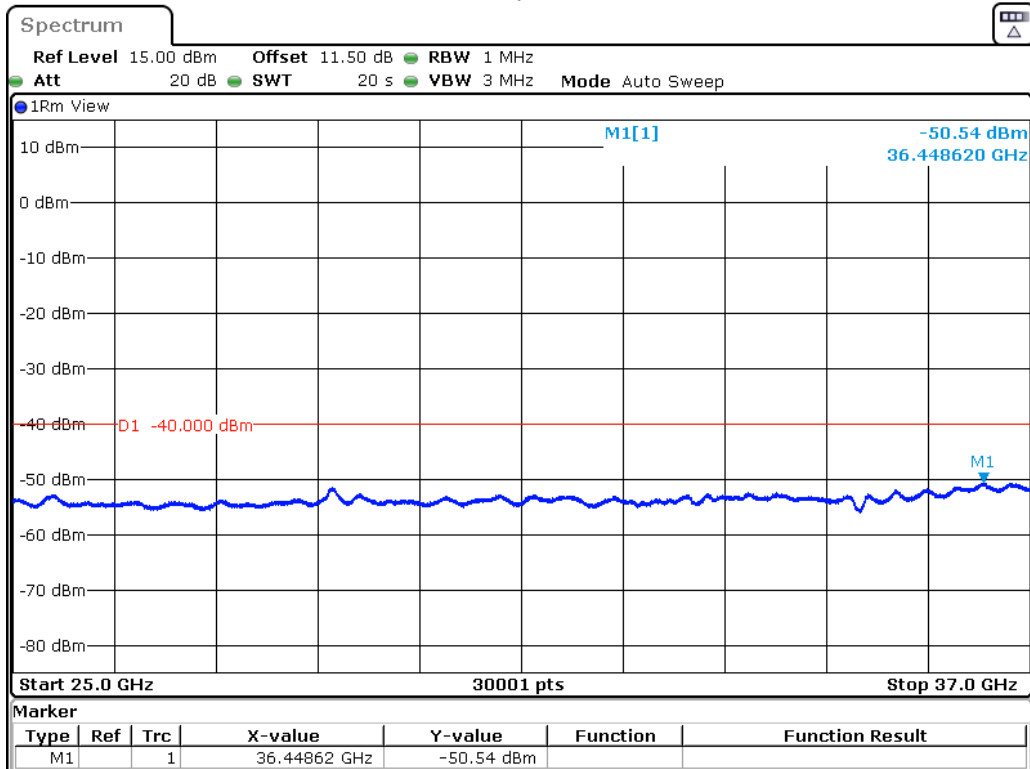

Date: 20.SEP.2022 16:12:57

B48-15M-CSE-L-QPSK-25GHz-37GHz

Date: 20.SEP.2022 16:13:24

B48-15M-CSE-M-QPSK-30MHz-10GHz

Date: 20.SEP.2022 16:31:49

B48-15M-CSE-M-QPSK-10GHz-25GHz

Date: 20.SEP.2022 16:32:18

B48-15M-CSE-M-QPSK-25GHz-37GHz

Date: 20.SEP.2022 16:32:43

B48-15M-CSE-H-QPSK-30MHz-10GHz

Date: 20.SEP.2022 16:50:04

B48-15M-CSE-H-QPSK-10GHz-25GHz

Date: 20.SEP.2022 16:50:30

B48-15M-CSE-H-QPSK-25GHz-37GHz

Date: 20.SEP.2022 16:50:55

B48-20M-CSE-L-QPSK-30MHz-10GHz