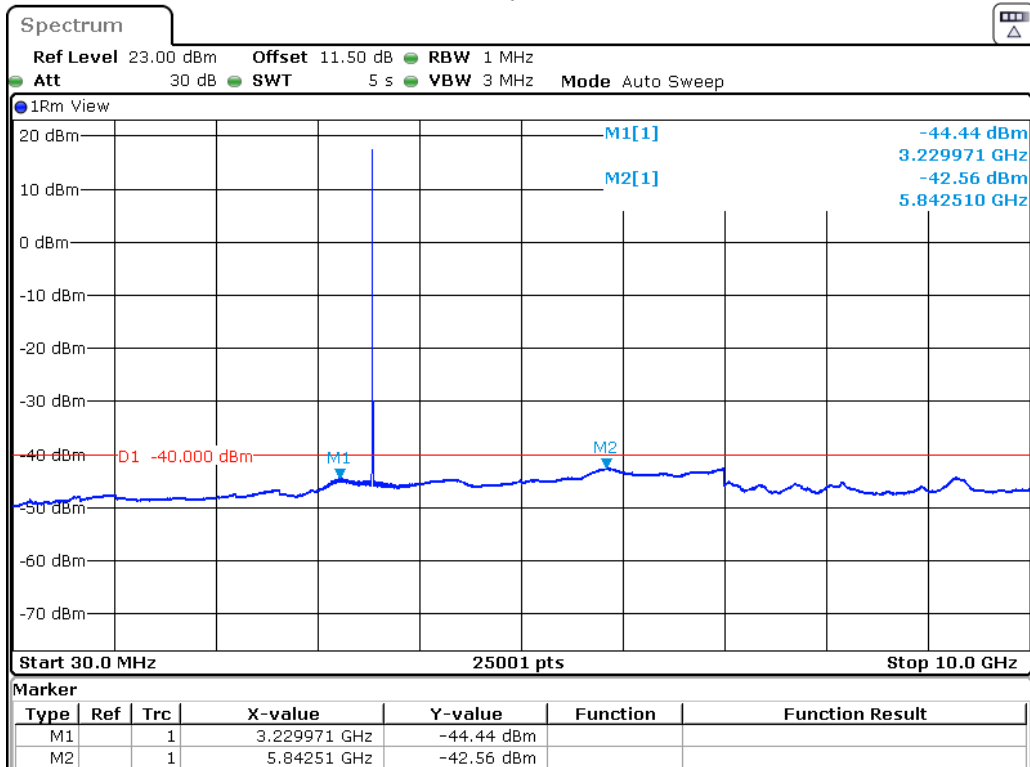

Please refer to following plots:

B48-5M-CSE-L-QPSK-30MHz-10GHz

Date: 20.SEP.2022 17:11:58

B48-5M-CSE-L-QPSK-10GHz-25GHz

Date: 20.SEP.2022 17:12:23

B48-5M-CSE-L-QPSK-25GHz-37GHz

Date: 20.SEP.2022 17:12:49

B48-5M-CSE-M-QPSK-30MHz-10GHz

Date: 20.SEP.2022 17:29:19

B48-5M-CSE-M-QPSK-10GHz-25GHz

Date: 20.SEP.2022 17:29:45

B48-5M-CSE-M-QPSK-25GHz-37GHz

Date: 20.SEP.2022 17:30:10

B48-5M-CSE-H-QPSK-30MHz-10GHz

Date: 20.SEP.2022 17:46:53

B48-5M-CSE-H-QPSK-10GHz-25GHz

Date: 20.SEP.2022 17:47:18

B48-5M-CSE-H-QPSK-25GHz-37GHz

Date: 20.SEP.2022 17:47:44

B48-10M-CSE-L-QPSK-30MHz-10GHz

Date: 20.SEP.2022 15:34:28

B48-10M-CSE-L-QPSK-10GHz-25GHz

Date: 20.SEP.2022 11:16:36

B48-10M-CSE-L-QPSK-25GHz-37GHz