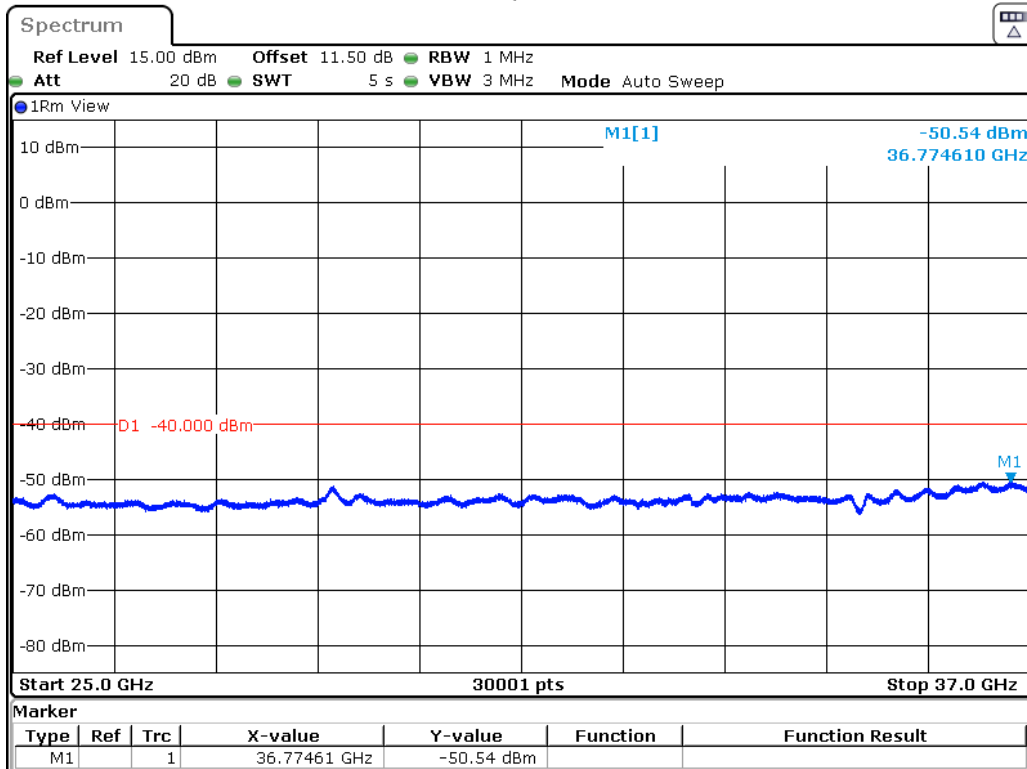

Date: 20.SEP.2022 16:32:43

B48-15M-CSE-H-QPSK-30MHz-10GHz

Date: 20.SEP.2022 16:50:04

B48-15M-CSE-H-QPSK-10GHz-25GHz

Date: 20.SEP.2022 16:50:30

B48-15M-CSE-H-QPSK-25GHz-37GHz

Date: 20.SEP.2022 16:50:55

B48-20M-CSE-L-QPSK-30MHz-10GHz

Date: 20.SEP.2022 14:56:43

B48-20M-CSE-L-QPSK-10GHz-25GHz

Date: 20.SEP.2022 13:57:44

B48-20M-CSE-L-QPSK-25GHz-37GHz

Date: 20.SEP.2022 13:58:13