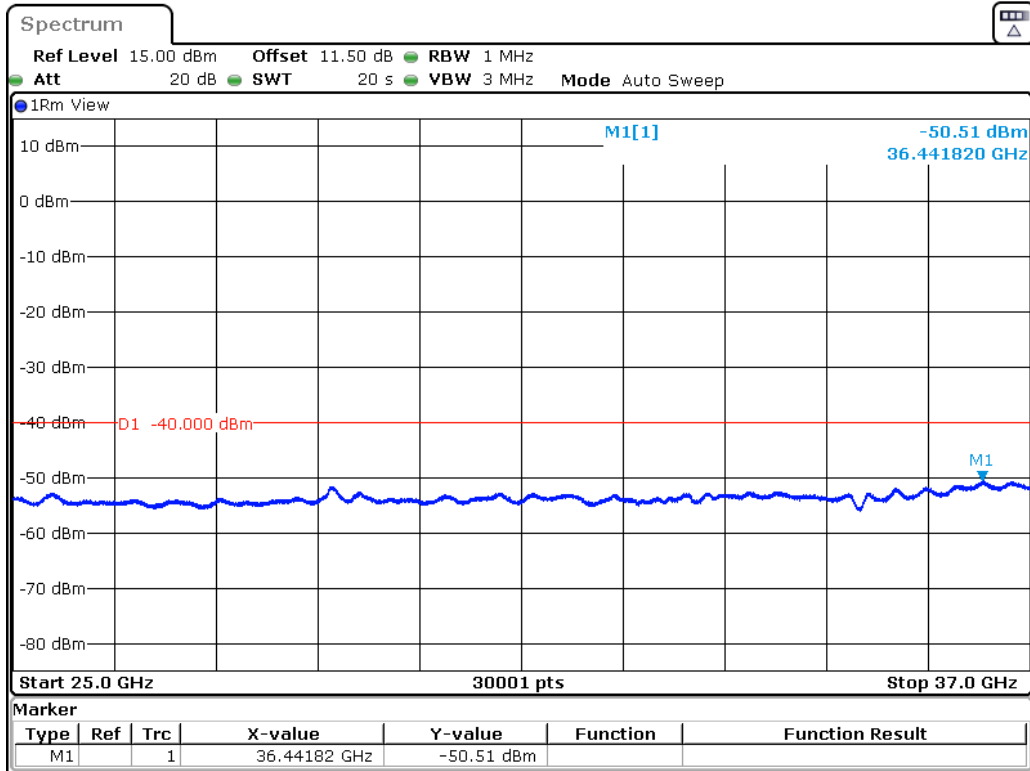

Date: 20.SEP.2022 16:32:43

B48-15M-CSE-H-QPSK-30MHz-10GHz

Date: 20.SEP.2022 16:50:04

B48-15M-CSE-H-QPSK-10GHz-25GHz

Date: 20.SEP.2022 16:50:30

B48-15M-CSE-H-QPSK-25GHz-37GHz

Date: 20.SEP.2022 16:50:55

B48-20M-CSE-L-QPSK-30MHz-10GHz

Date: 20.SEP.2022 14:56:43

B48-20M-CSE-L-QPSK-10GHz-25GHz

Date: 20.SEP.2022 13:57:44

B48-20M-CSE-L-QPSK-25GHz-37GHz

Date: 20.SEP.2022 13:58:13