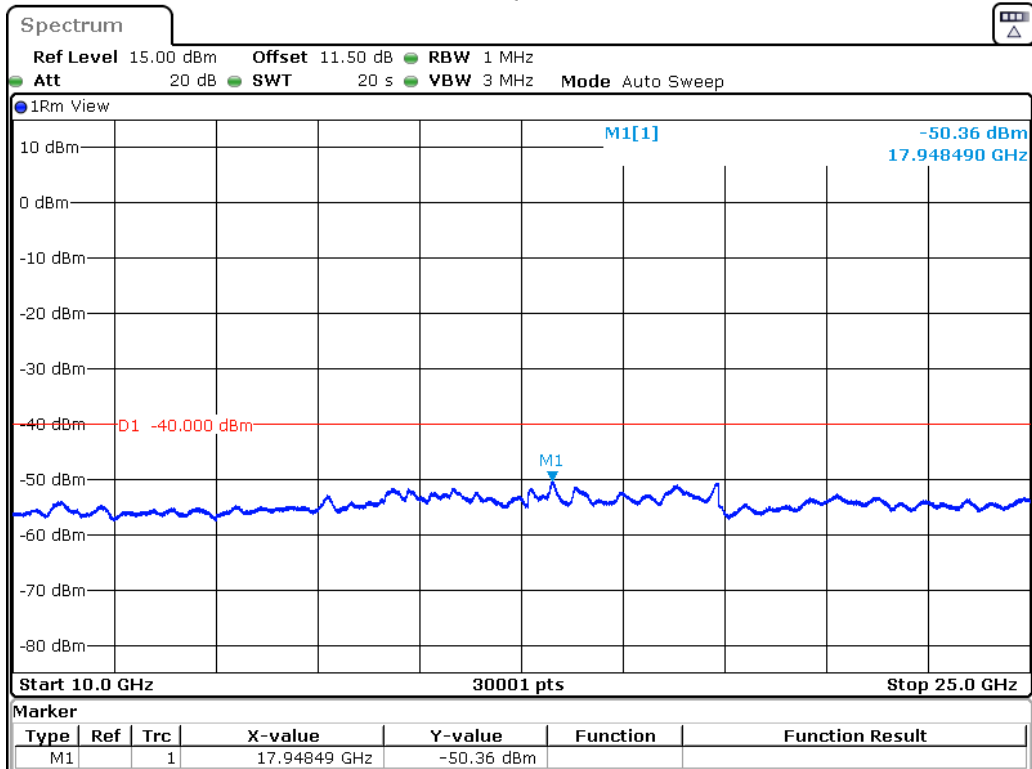

B48-15M-CSE-H-QPSK-10GHz-25GHz

Date: 20.SEP.2022 16:50:30