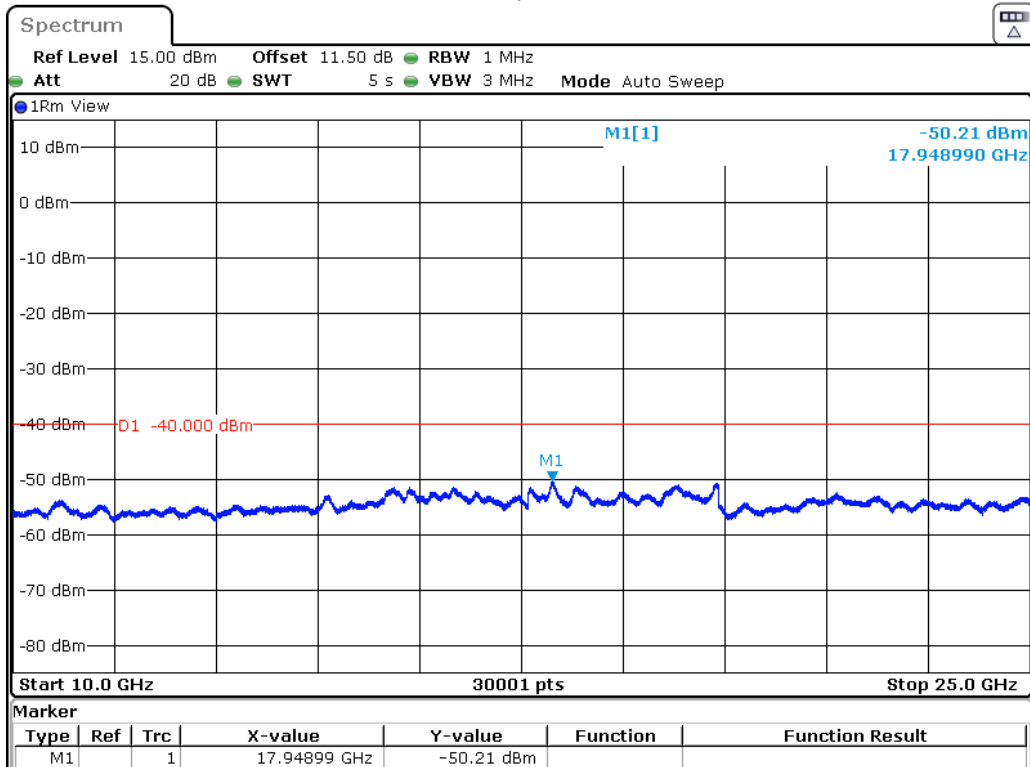

B48-10M-CSE-M-QPSK-10GHz-25GHz

Date: 20.SEP.2022 11:31:46