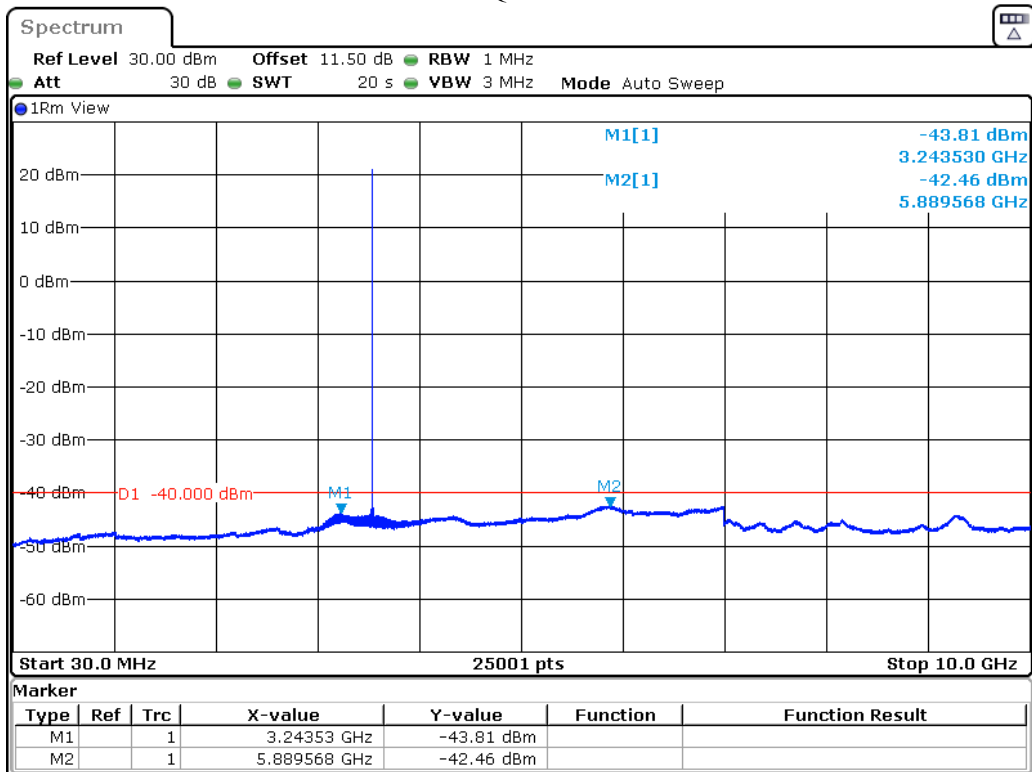

Please refer to following plots:

B48-5M-CSE-L-QPSK-30MHz-10GHz

Date: 20.SEP.2022 17:11:58

B48-5M-CSE-L-QPSK-10GHz-25GHz

Date: 20.SEP.2022 17:12:23

B48-5M-CSE-L-QPSK-25GHz-37GHz

Date: 20.SEP.2022 17:12:49

B48-5M-CSE-M-QPSK-30MHz-10GHz

Date: 20.SEP.2022 17:29:19

B48-5M-CSE-M-QPSK-10GHz-25GHz

Date: 20.SEP.2022 17:29:45

B48-5M-CSE-M-QPSK-25GHz-37GHz

Date: 20.SEP.2022 17:30:10

B48-5M-CSE-H-QPSK-30MHz-10GHz

Date: 20.SEP.2022 17:46:53

B48-5M-CSE-H-QPSK-10GHz-25GHz