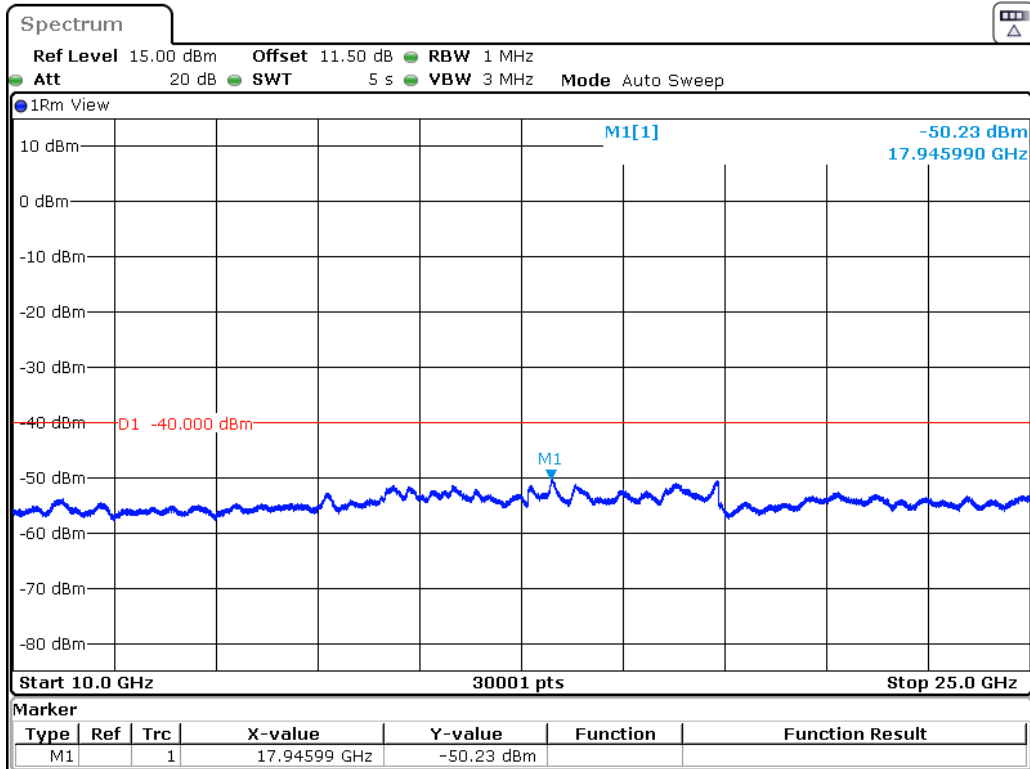

B48-10M-CSE-H-QPSK-10GHz-25GHz

Date: 20.SEP.2022 11:53:26