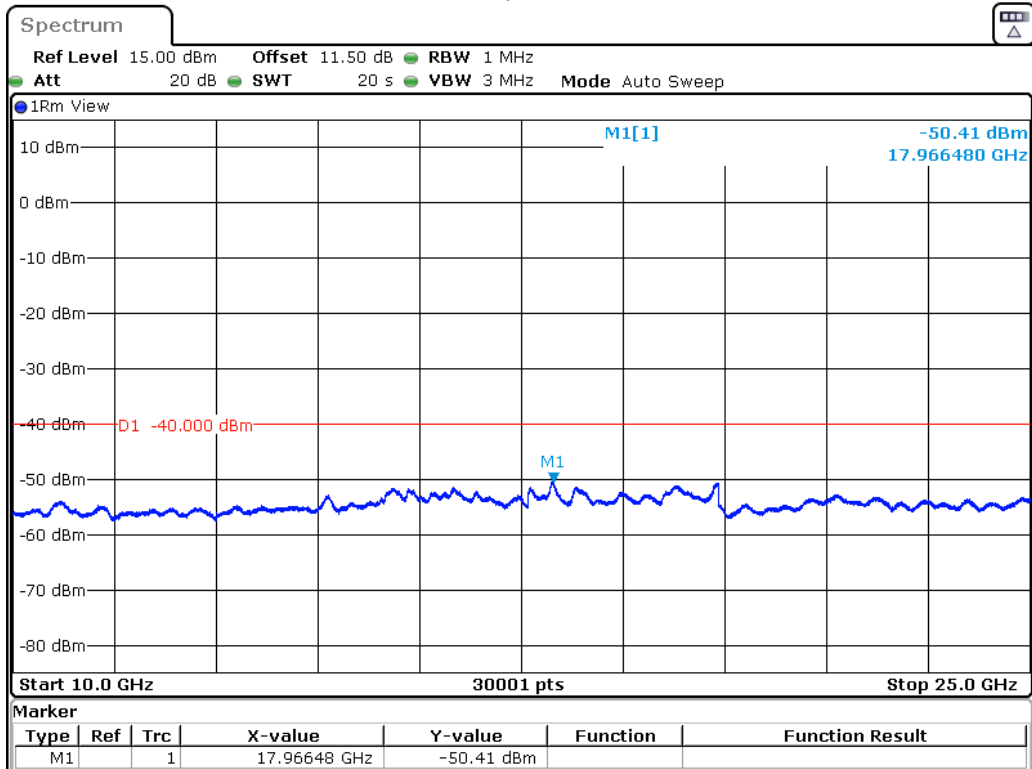

Please refer to following plots:

B48-5M-CSE-L-QPSK-30MHz-10GHz

Date: 20.SEP.2022 17:11:58

B48-5M-CSE-L-QPSK-10GHz-25GHz

Date: 20.SEP.2022 17:12:23

B48-5M-CSE-L-QPSK-25GHz-37GHz

Date: 20.SEP.2022 17:12:49

B48-5M-CSE-M-QPSK-30MHz-10GHz