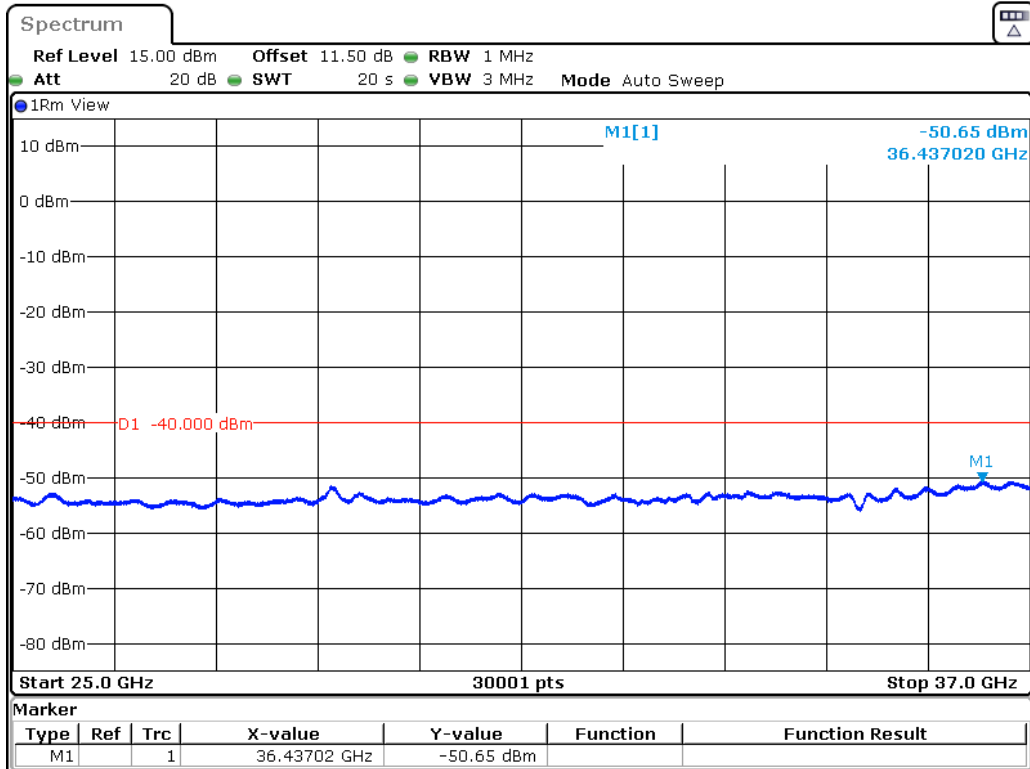

Please refer to following plots:

B48-5M-CSE-L-QPSK-30MHz-10GHz

Date: 20.SEP.2022 17:11:58

B48-5M-CSE-L-QPSK-10GHz-25GHz

Date: 20.SEP.2022 17:12:23

B48-5M-CSE-L-QPSK-25GHz-37GHz

Date: 20.SEP.2022 17:12:49

B48-5M-CSE-M-QPSK-30MHz-10GHz