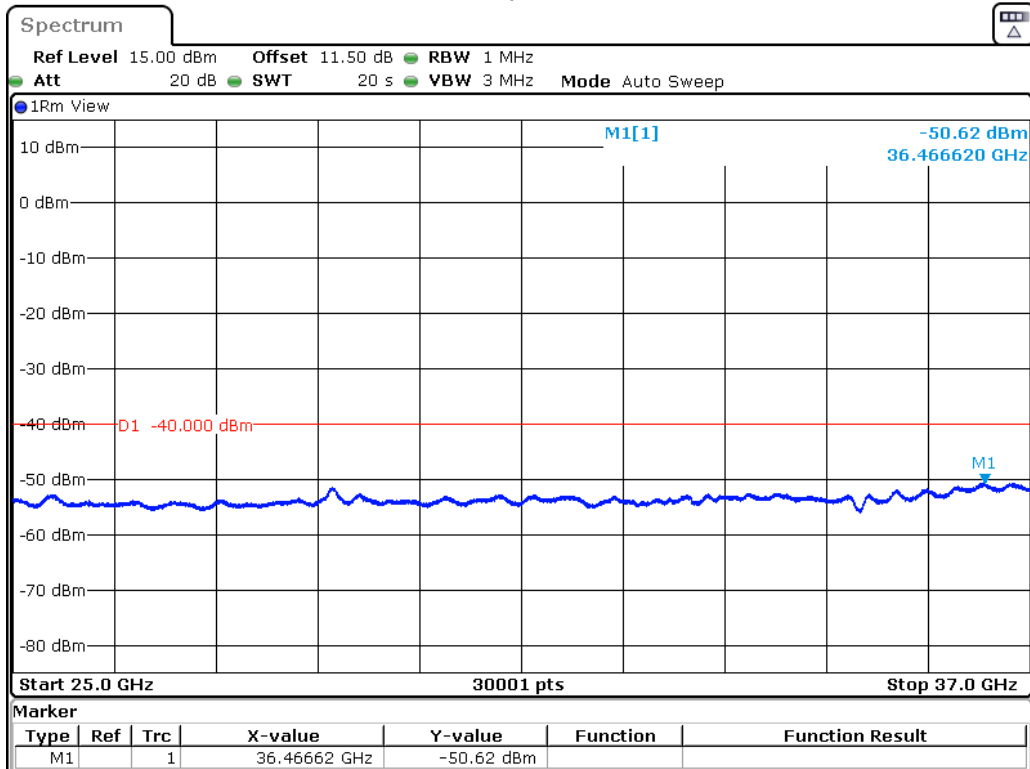

B48-5M-CSE-M-QPSK-25GHz-37GHz

Date: 20.SEP.2022 17:30:10