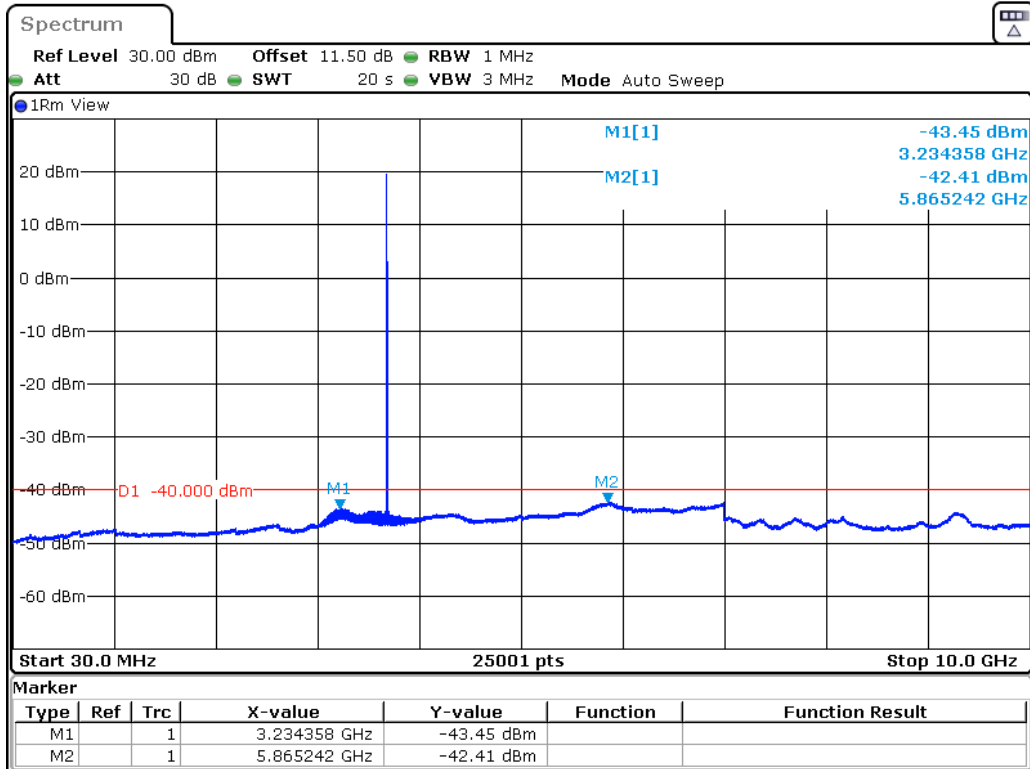

Please refer to following plots:

B48-5M-CSE-L-QPSK-30MHz-10GHz

Date: 20.SEP.2022 17:11:58

B48-5M-CSE-L-QPSK-10GHz-25GHz

Date: 20.SEP.2022 17:12:23

B48-5M-CSE-L-QPSK-25GHz-37GHz

Date: 20.SEP.2022 17:12:49

B48-5M-CSE-M-QPSK-30MHz-10GHz

Date: 20.SEP.2022 17:29:19

B48-5M-CSE-M-QPSK-10GHz-25GHz

Date: 20.SEP.2022 17:29:45

B48-5M-CSE-M-QPSK-25GHz-37GHz

Date: 20.SEP.2022 17:30:10

B48-5M-CSE-H-QPSK-30MHz-10GHz

Date: 20.SEP.2022 17:46:53

B48-5M-CSE-H-QPSK-10GHz-25GHz

Date: 20.SEP.2022 17:47:18

B48-5M-CSE-H-QPSK-25GHz-37GHz

Date: 20.SEP.2022 17:47:44

B48-10M-CSE-L-QPSK-30MHz-10GHz

Date: 20.SEP.2022 15:34:28

B48-10M-CSE-L-QPSK-10GHz-25GHz

Date: 20.SEP.2022 11:16:36

B48-10M-CSE-L-QPSK-25GHz-37GHz