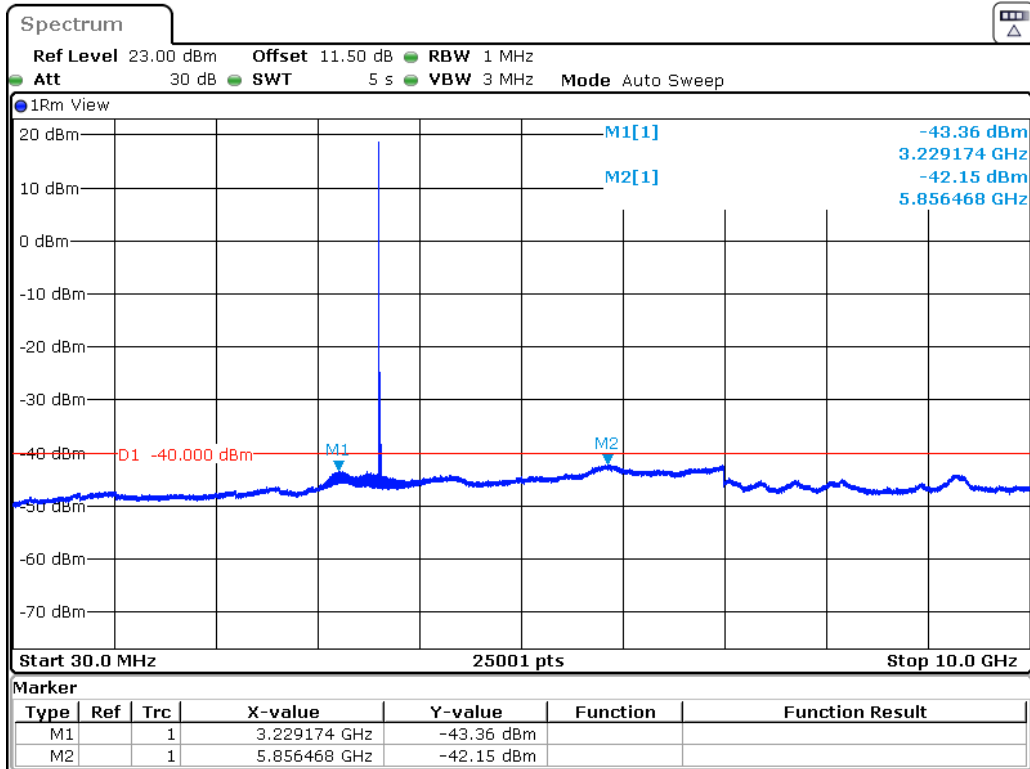

Date: 20.SEP.2022 17:47:18

B48-5M-CSE-H-QPSK-25GHz-37GHz

Date: 20.SEP.2022 17:47:44

B48-10M-CSE-L-QPSK-30MHz-10GHz

Date: 20.SEP.2022 15:34:28

B48-10M-CSE-L-QPSK-10GHz-25GHz

Date: 20.SEP.2022 11:16:36

B48-10M-CSE-L-QPSK-25GHz-37GHz

Date: 20.SEP.2022 11:17:04

B48-10M-CSE-M-QPSK-30MHz-10GHz

Date: 20.SEP.2022 15:56:57

B48-10M-CSE-M-QPSK-10GHz-25GHz

Date: 20.SEP.2022 11:31:46

B48-10M-CSE-M-QPSK-25GHz-37GHz

Date: 20.SEP.2022 11:32:15

B48-10M-CSE-H-QPSK-30MHz-10GHz