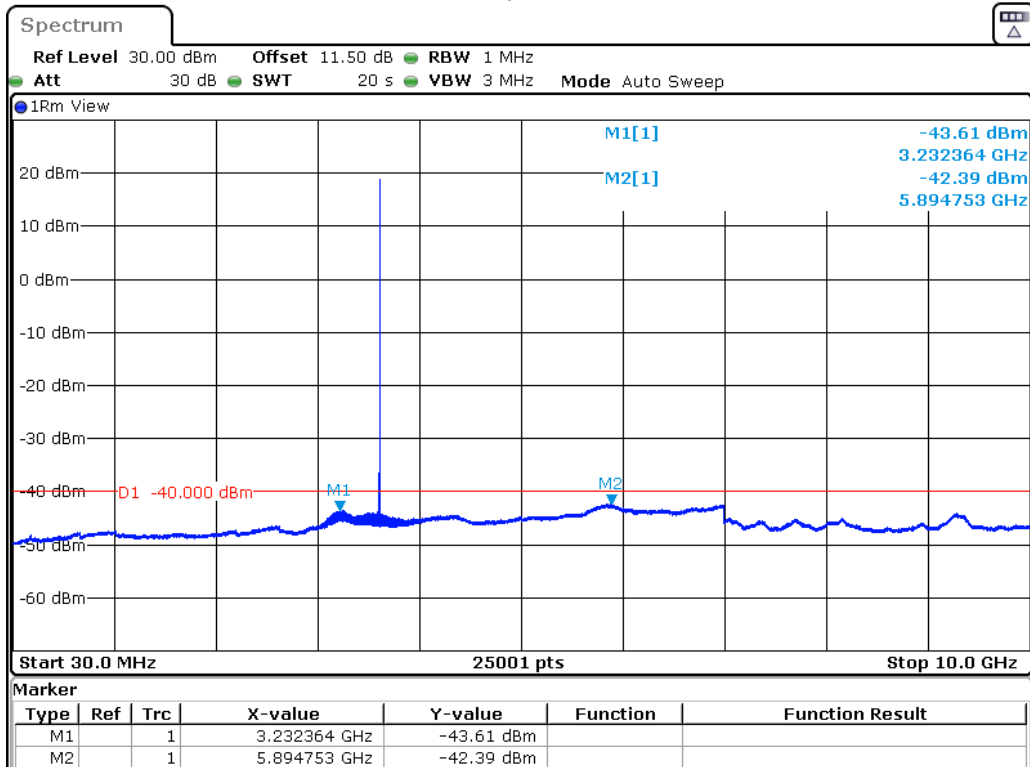

Please refer to following plots:

B48-5M-CSE-L-QPSK-30MHz-10GHz

Date: 20.SEP.2022 17:11:58

B48-5M-CSE-L-QPSK-10GHz-25GHz

Date: 20.SEP.2022 17:12:23

B48-5M-CSE-L-QPSK-25GHz-37GHz

Date: 20.SEP.2022 17:12:49

B48-5M-CSE-M-QPSK-30MHz-10GHz

Date: 20.SEP.2022 17:29:19

B48-5M-CSE-M-QPSK-10GHz-25GHz

Date: 20.SEP.2022 17:29:45

B48-5M-CSE-M-QPSK-25GHz-37GHz

Date: 20.SEP.2022 17:30:10

B48-5M-CSE-H-QPSK-30MHz-10GHz

Date: 20.SEP.2022 17:46:53

B48-5M-CSE-H-QPSK-10GHz-25GHz