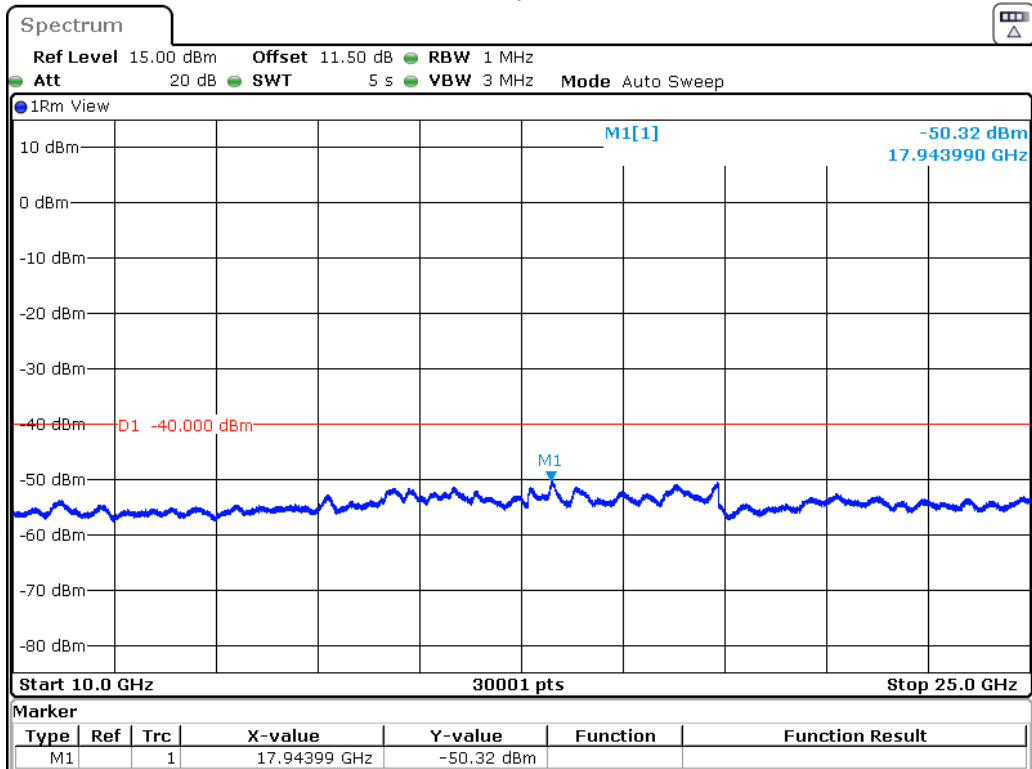

B48-20M-CSE-M-QPSK-10GHz-25GHz

Date: 20.SEP.2022 14:13:43