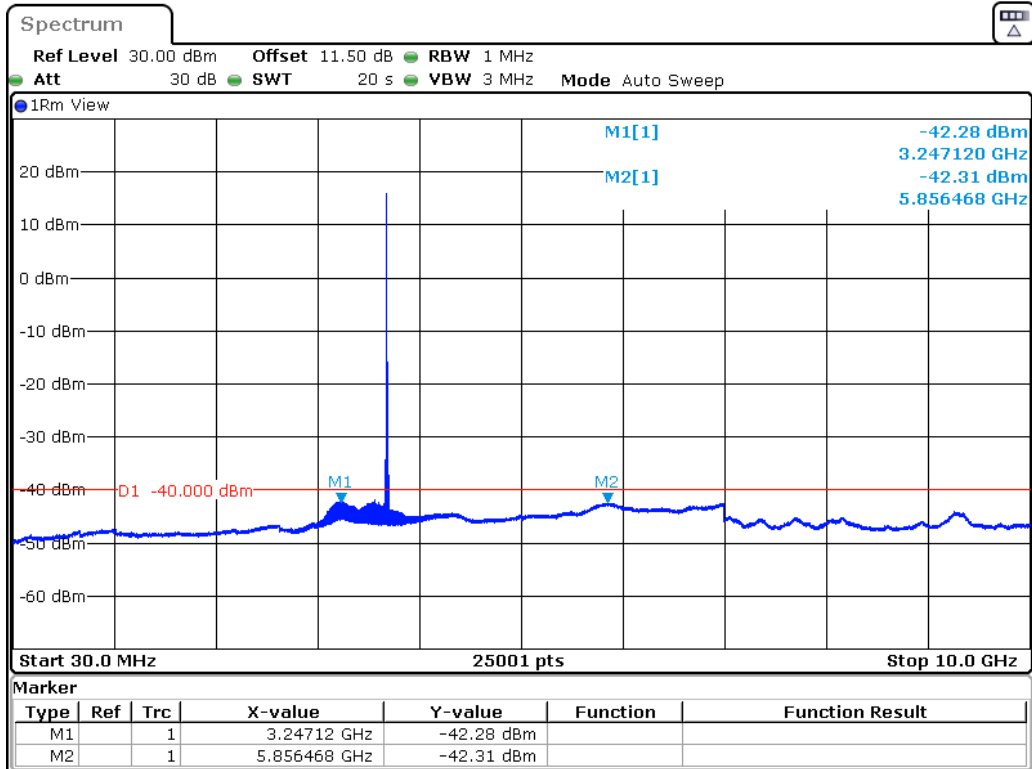

Date: 20.SEP.2022 15:48:15

B48-10M-CSE-H-QPSK-10GHz-25GHz

Date: 20.SEP.2022 11:53:26

B48-10M-CSE-H-QPSK-25GHz-37GHz

Date: 20.SEP.2022 11:53:54

B48-15M-CSE-L-QPSK-30MHz-10GHz

Date: 20.SEP.2022 16:12:31

B48-15M-CSE-L-QPSK-10GHz-25GHz

Date: 20.SEP.2022 16:12:57

B48-15M-CSE-L-QPSK-25GHz-37GHz

Date: 20.SEP.2022 16:13:24

B48-15M-CSE-M-QPSK-30MHz-10GHz

Date: 20.SEP.2022 16:31:49

B48-15M-CSE-M-QPSK-10GHz-25GHz

Date: 20.SEP.2022 16:32:18

B48-15M-CSE-M-QPSK-25GHz-37GHz

Date: 20.SEP.2022 16:32:43

B48-15M-CSE-H-QPSK-30MHz-10GHz

Date: 20.SEP.2022 16:50:04

B48-15M-CSE-H-QPSK-10GHz-25GHz

Date: 20.SEP.2022 16:50:30

B48-15M-CSE-H-QPSK-25GHz-37GHz

Date: 20.SEP.2022 16:50:55

B48-20M-CSE-L-QPSK-30MHz-10GHz