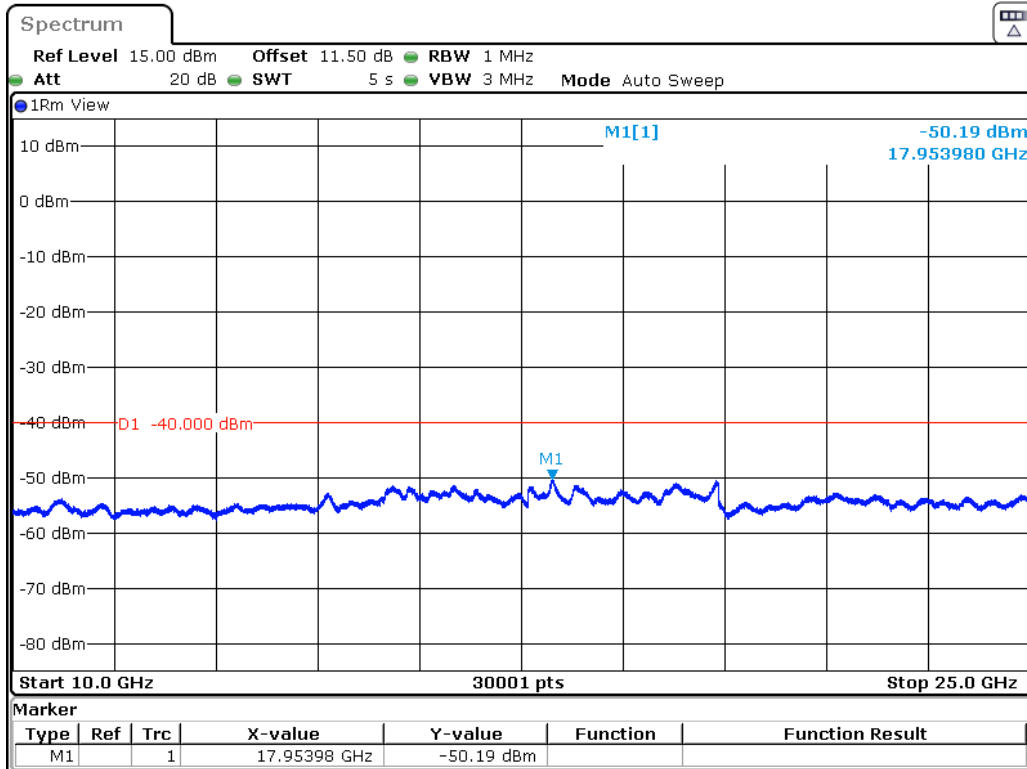

Date: 20.SEP.2022 16:32:43

B48-15M-CSE-H-QPSK-30MHz-10GHz

Date: 20.SEP.2022 16:50:04

B48-15M-CSE-H-QPSK-10GHz-25GHz

Date: 20.SEP.2022 16:50:30

B48-15M-CSE-H-QPSK-25GHz-37GHz

Date: 20.SEP.2022 16:50:55

B48-20M-CSE-L-QPSK-30MHz-10GHz

Date: 20.SEP.2022 14:56:43

B48-20M-CSE-L-QPSK-10GHz-25GHz

Date: 20.SEP.2022 13:57:44

B48-20M-CSE-L-QPSK-25GHz-37GHz

Date: 20.SEP.2022 13:58:13