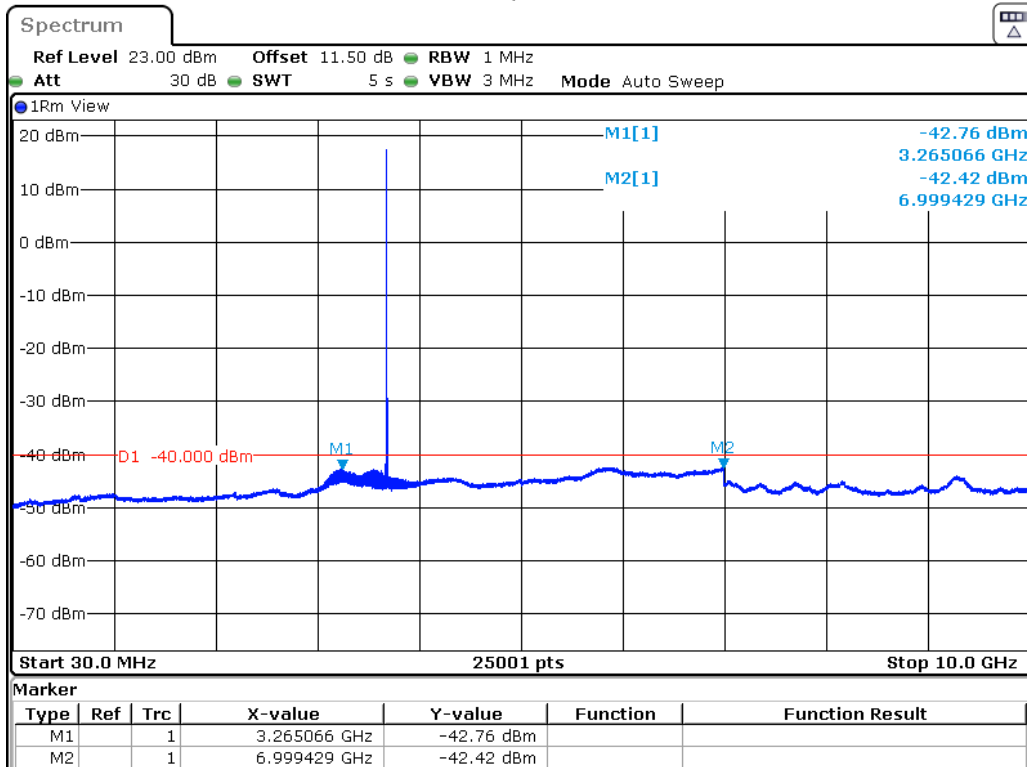

Date: 20.SEP.2022 11:17:04

B48-10M-CSE-M-QPSK-30MHz-10GHz

Date: 20.SEP.2022 15:56:57

B48-10M-CSE-M-QPSK-10GHz-25GHz

Date: 20.SEP.2022 11:31:46

B48-10M-CSE-M-QPSK-25GHz-37GHz

Date: 20.SEP.2022 11:32:15

B48-10M-CSE-H-QPSK-30MHz-10GHz

Date: 20.SEP.2022 15:48:15

B48-10M-CSE-H-QPSK-10GHz-25GHz

Date: 20.SEP.2022 11:53:26

B48-10M-CSE-H-QPSK-25GHz-37GHz

Date: 20.SEP.2022 11:53:54

B48-15M-CSE-L-QPSK-30MHz-10GHz

Date: 20.SEP.2022 16:12:31

B48-15M-CSE-L-QPSK-10GHz-25GHz