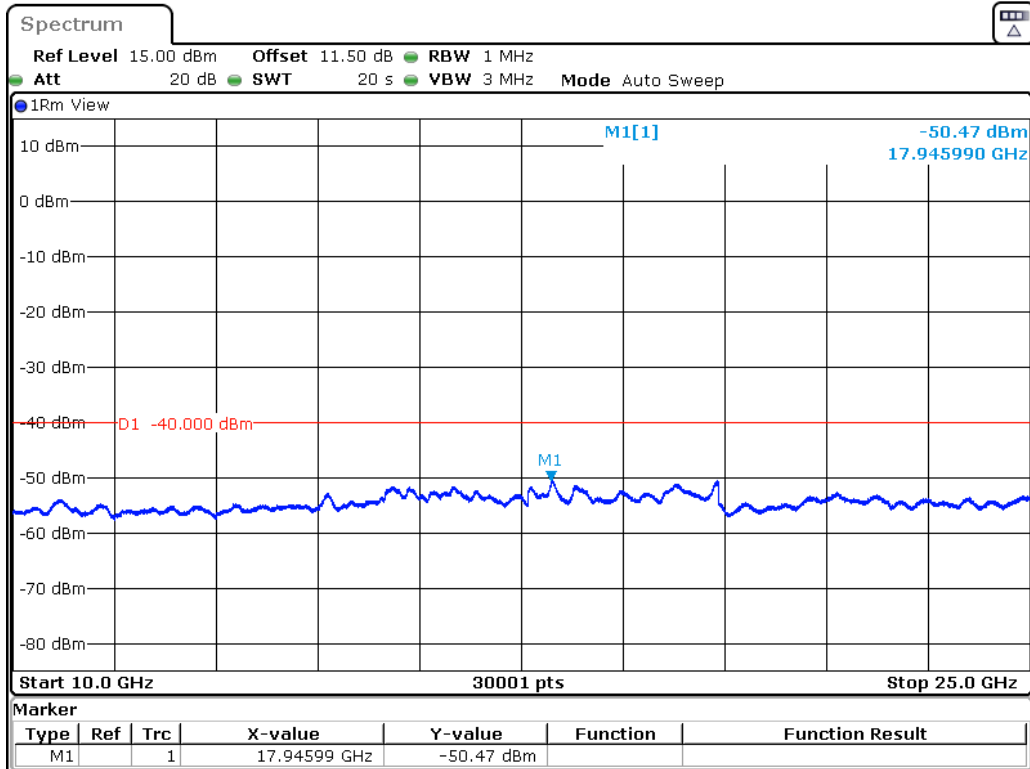

B48-5M-CSE-M-QPSK-10GHz-25GHz

Date: 20.SEP.2022 17:29:45