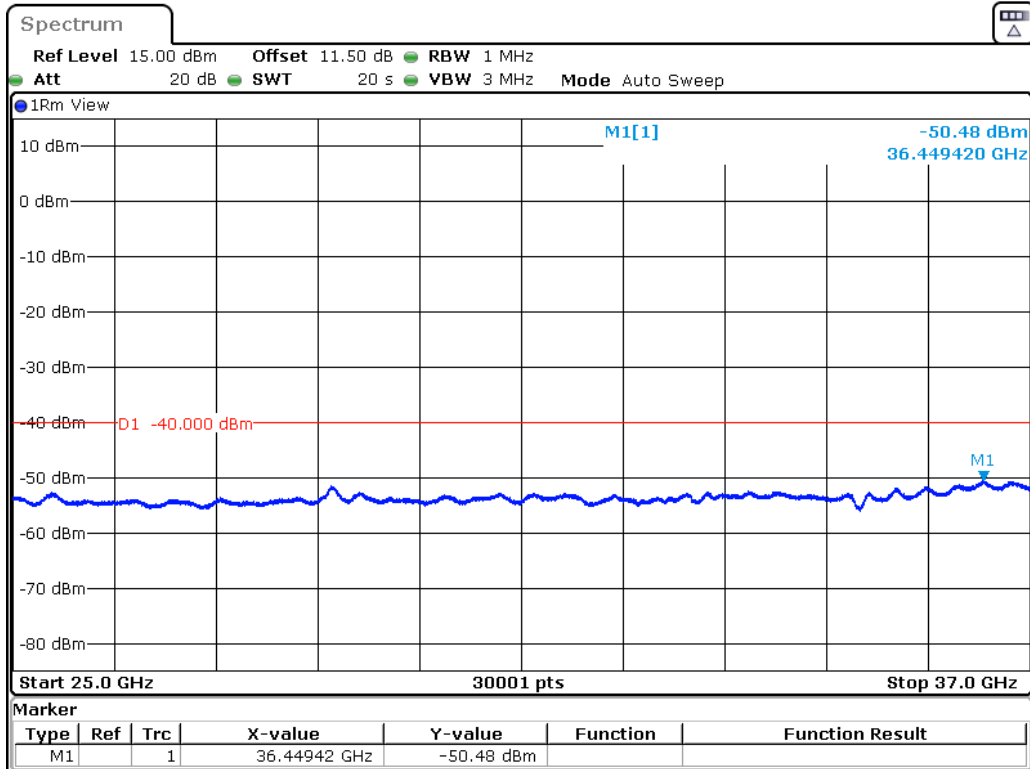

B48-5M-CSE-H-QPSK-25GHz-37GHz

Date: 20.SEP.2022 17:47:44