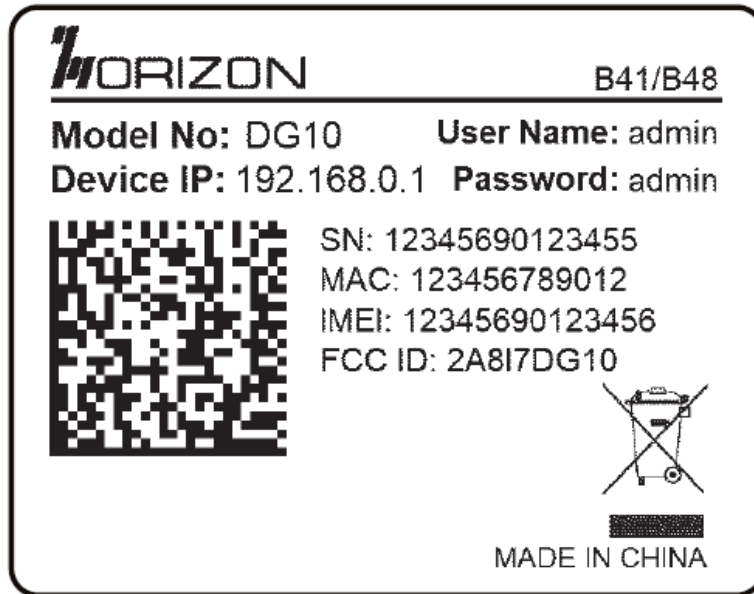

### FCC ID Label

### FCC ID Label Location Information

The label shown shall be permanently affixed at a conspicuous location on the device and be readily visible to the user at the time purchase (Labeling requirements per 2.925)