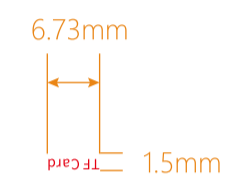

壳外丝印

Pantone 426 U

壳外丝印

Pantone 426 U

壳外丝印

Pantone 426 U

Units: mm  
Scale:  
Version:  
Date:

Designed by:  
Check by:  
Approve by: