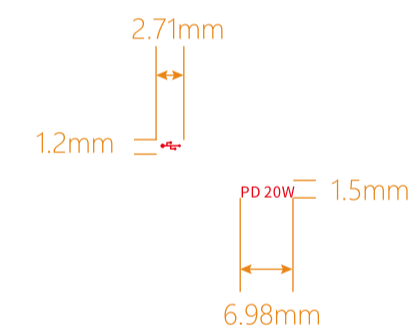

壳外丝印

Pantone 426 U

壳外丝印

Pantone 426 U

壳外丝印

Pantone 426 U

Units: mm  
Scale:  
Version:  
Date:

Designed by:  
Check by:  
Approve by: