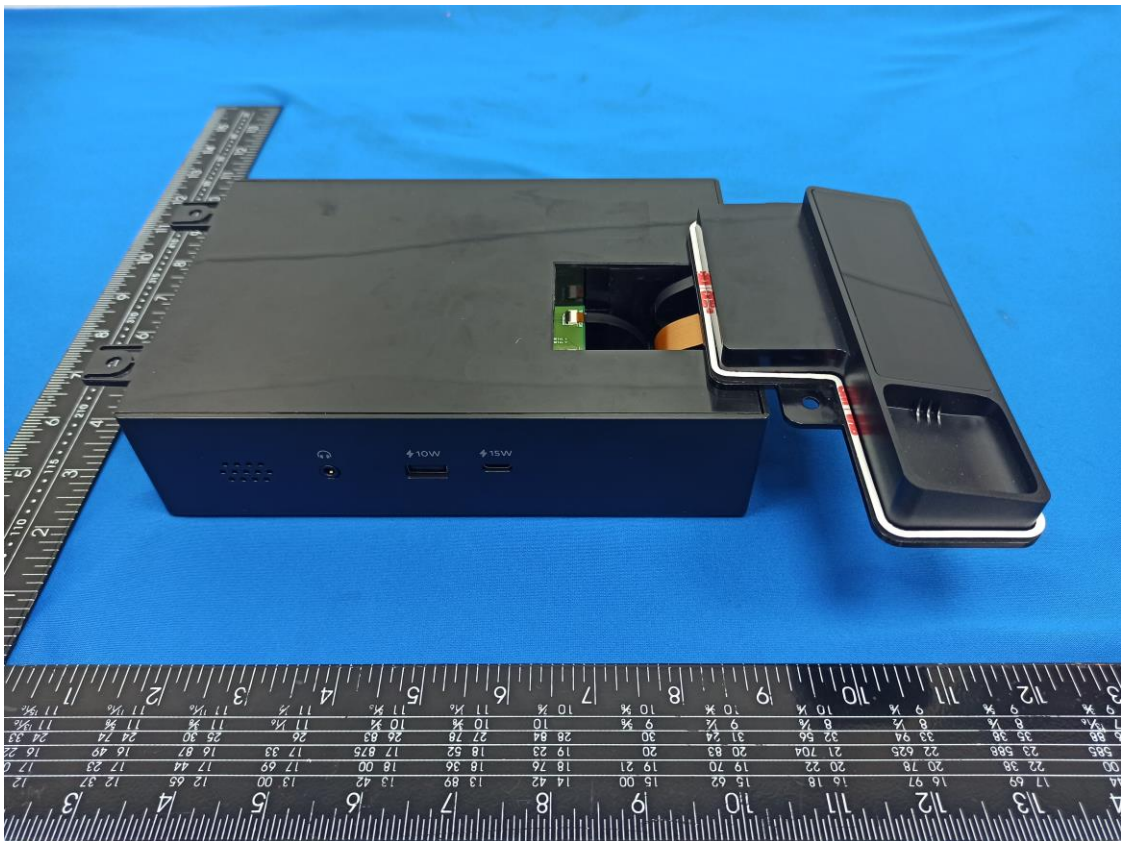

Photographs of EUT

Adapter Brand: SAGE, Model: SK06T-1200500W2