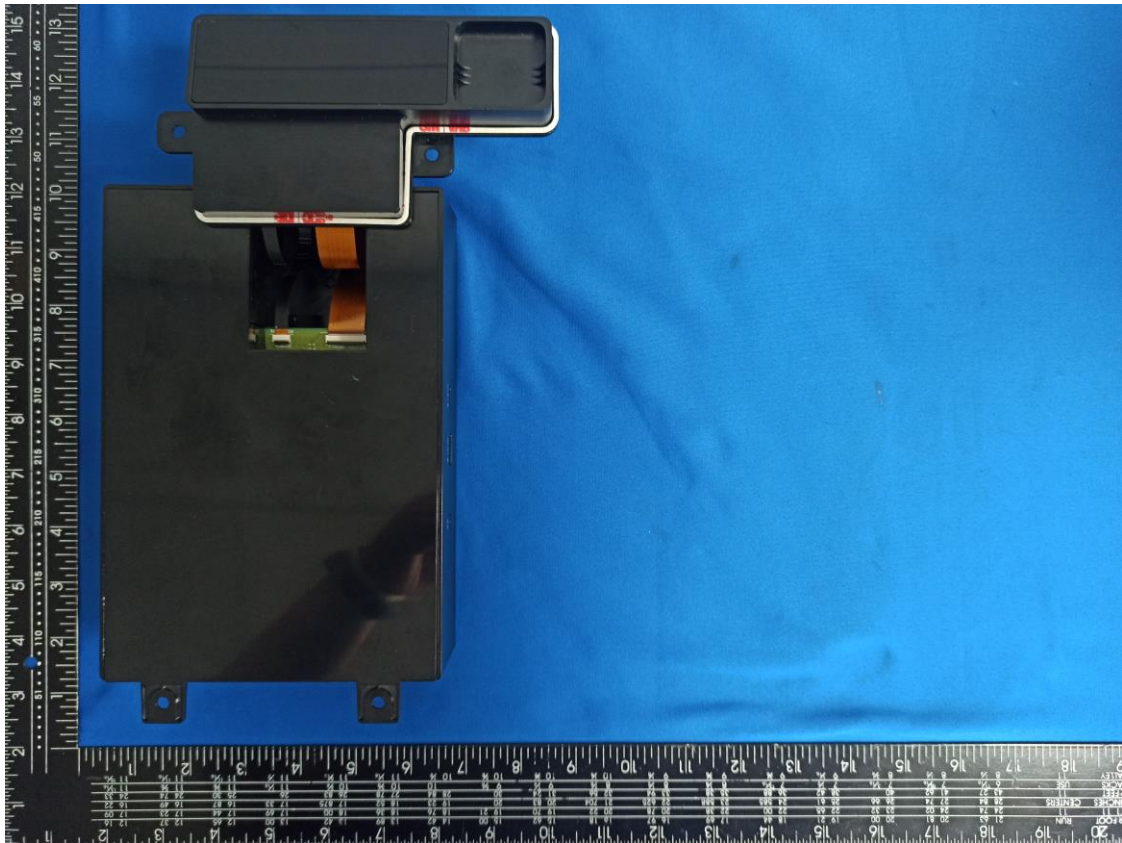

Photographs of EUT

Adapter Brand: SAGE, Model: SK06T-1200500W2