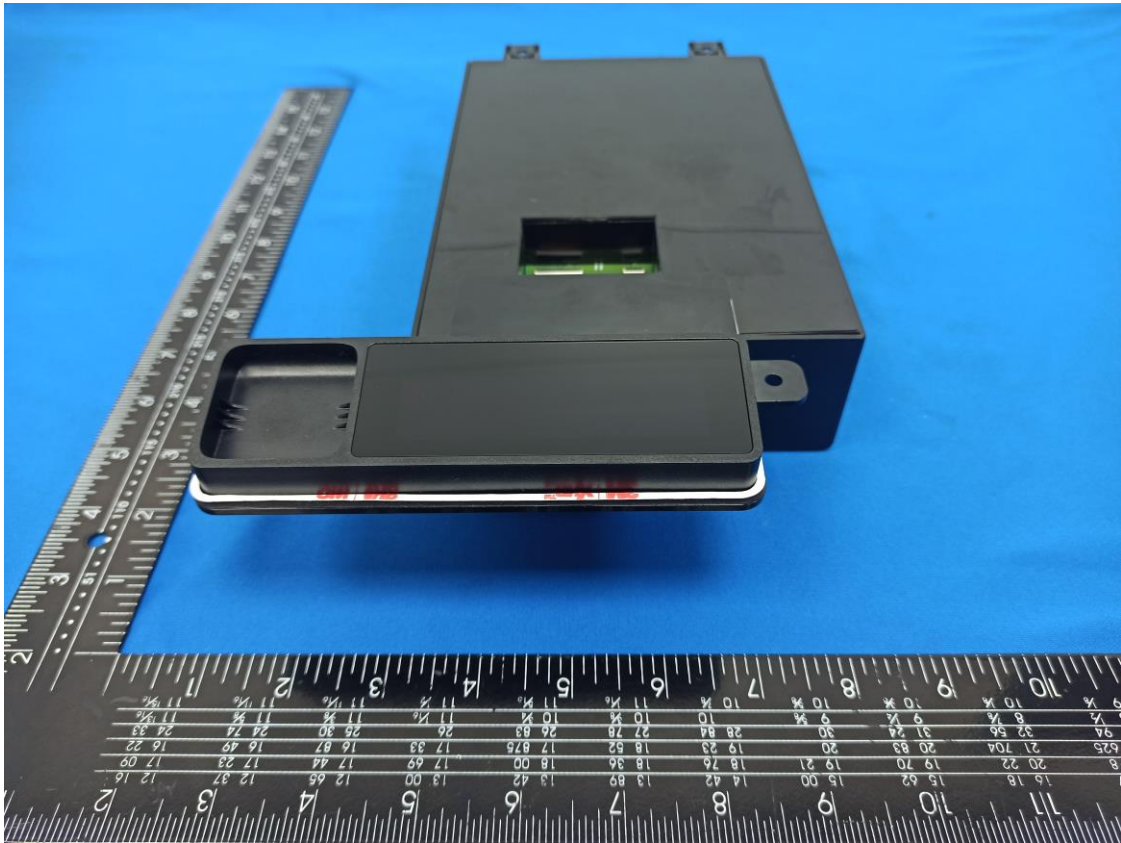

Photographs of EUT

Adapter Brand: SAGE, Model: SK06T-1200500W2