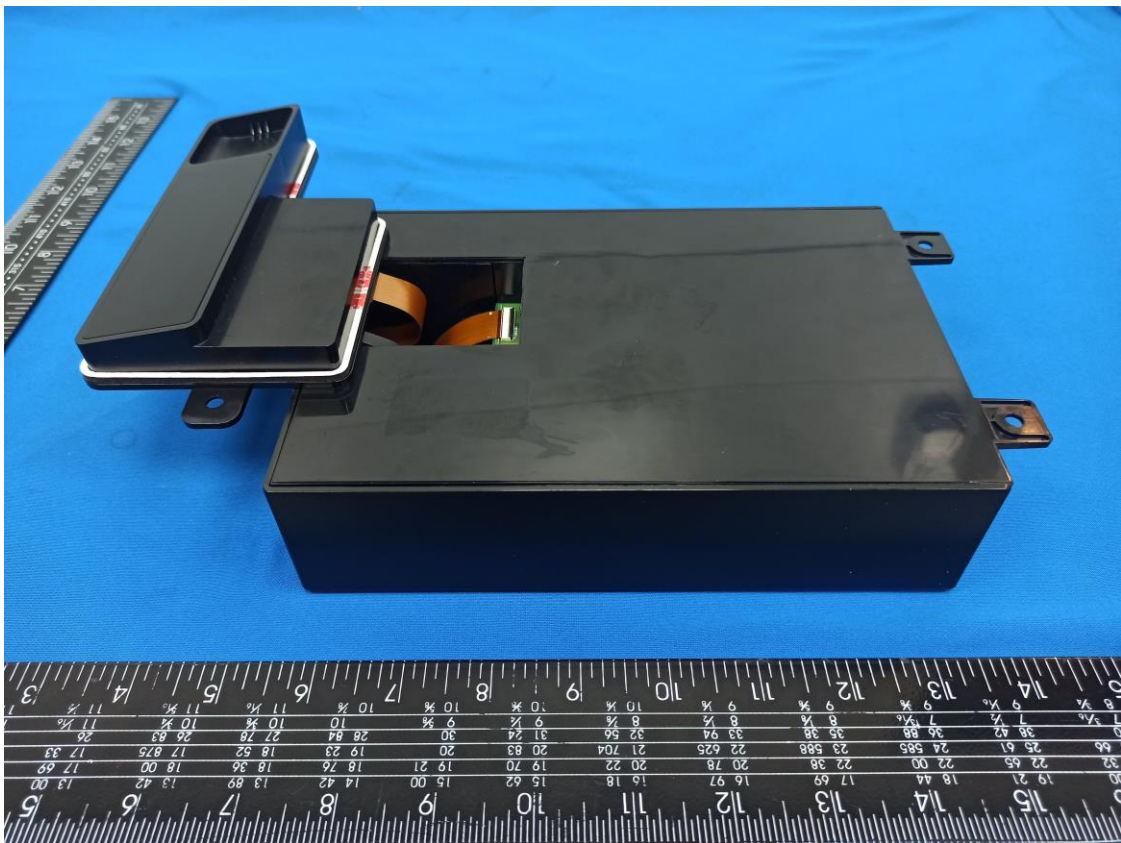

Photographs of EUT

Adapter Brand: SAGE, Model: SK06T-1200500W2