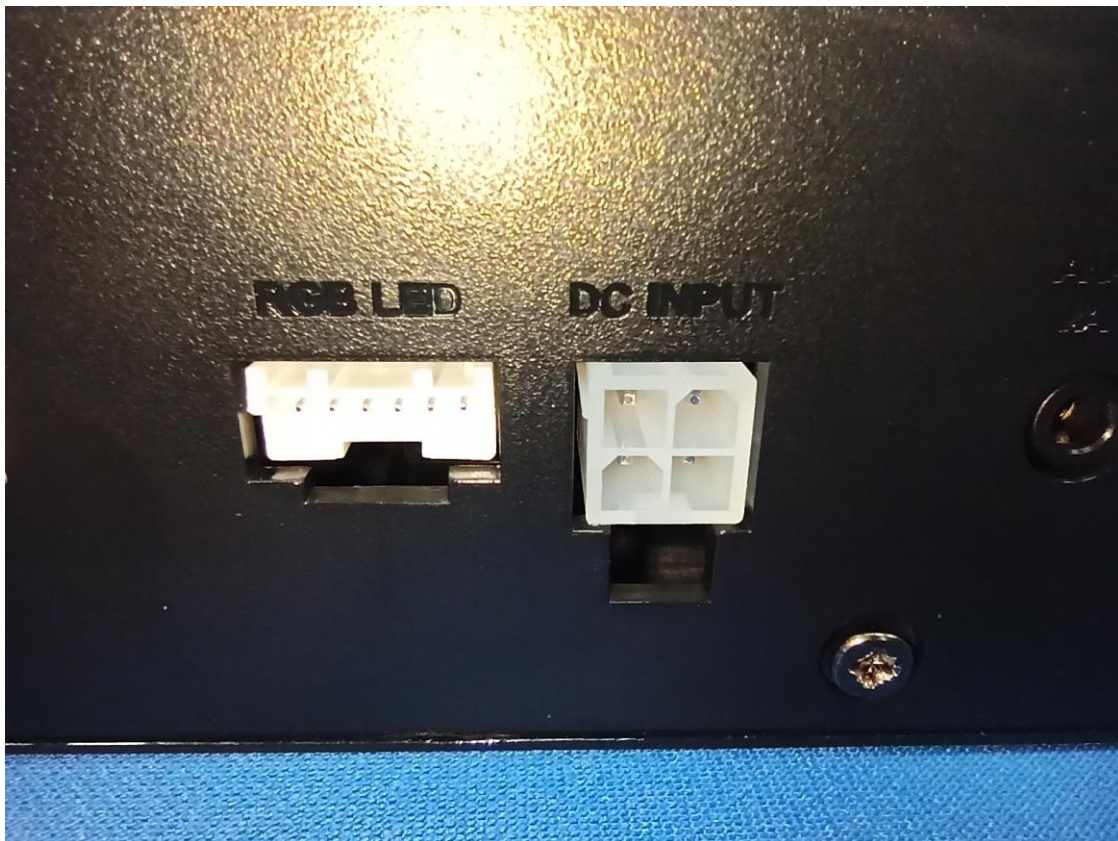

Photographs of EUT

Adapter Brand: SAGE, Model: SK06T-1200500W2