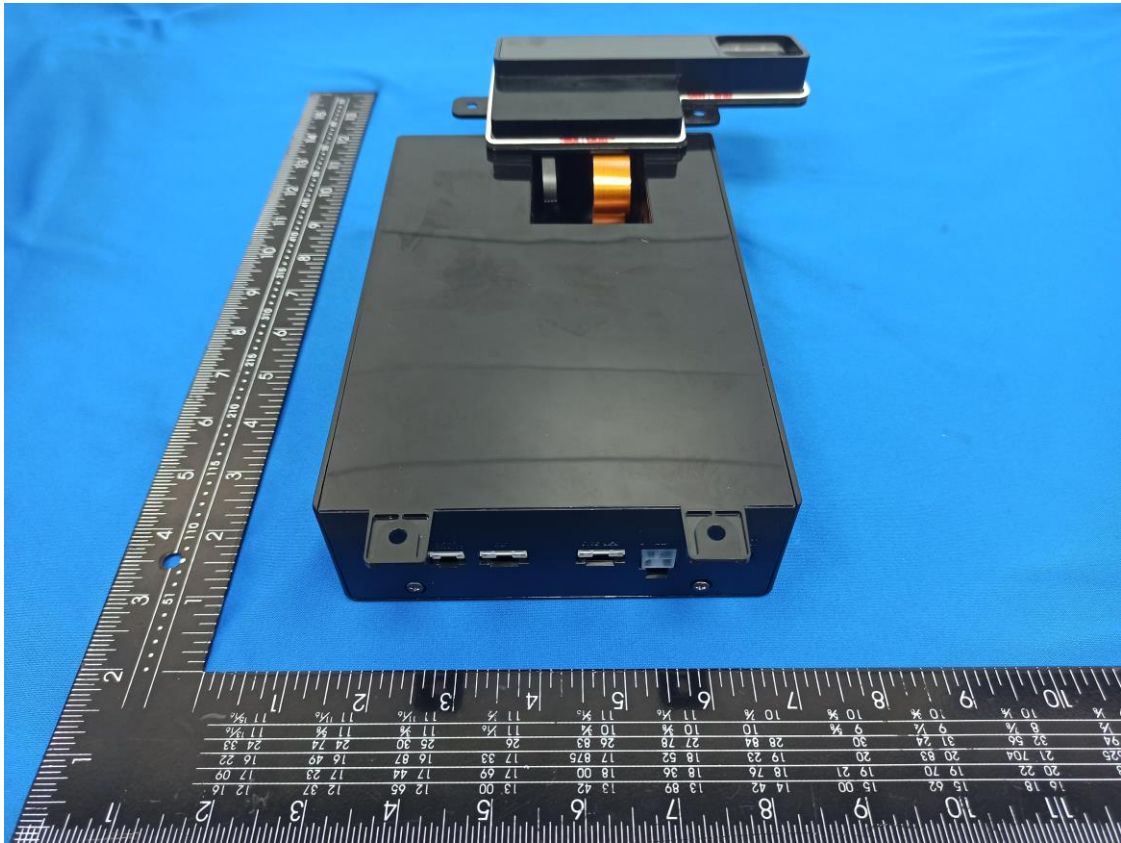

Photographs of EUT

Adapter Brand: SAGE, Model: SK06T-1200500W2