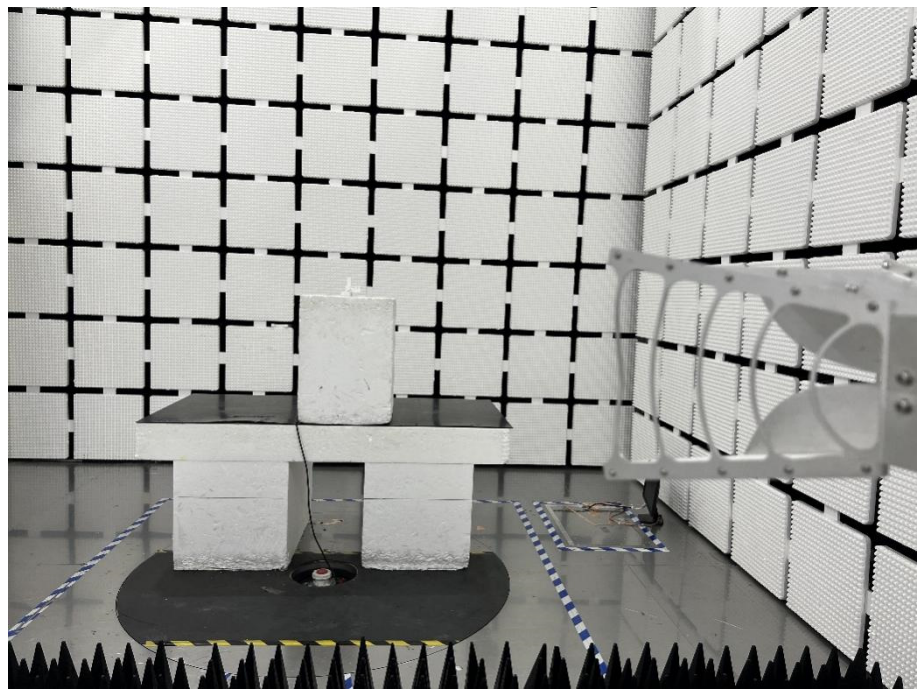

EXHIBIT 4 - TEST SETUP PHOTOGRAPHS

Conducted Emission Test Setup

Radiation Emission Test Setup (Below 30MHz)

Radiation Emission Test Setup (30MHz to 1GHz)

Radiation Emission Test Setup (1GHz to 18GHz)

**Radiation Emission Test
Setup (Above 18GHz)**