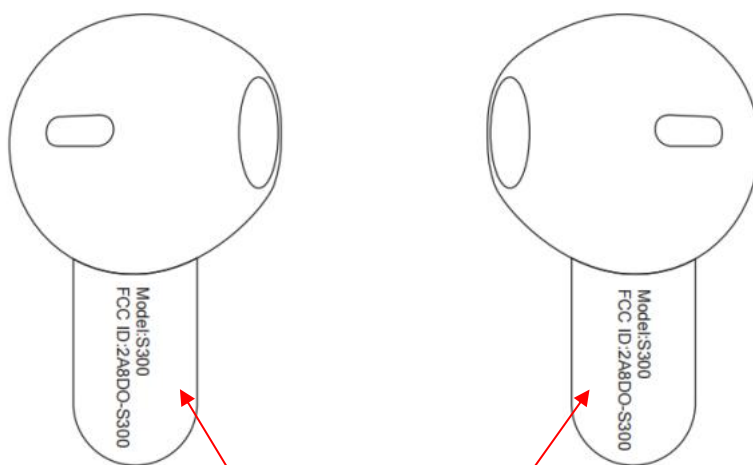

LABEL AND LOCATION

(Size: L:9.7mm xW:2mm)

Model:S300
FCC ID:2A8DO-S300

9.7mm

Label Location