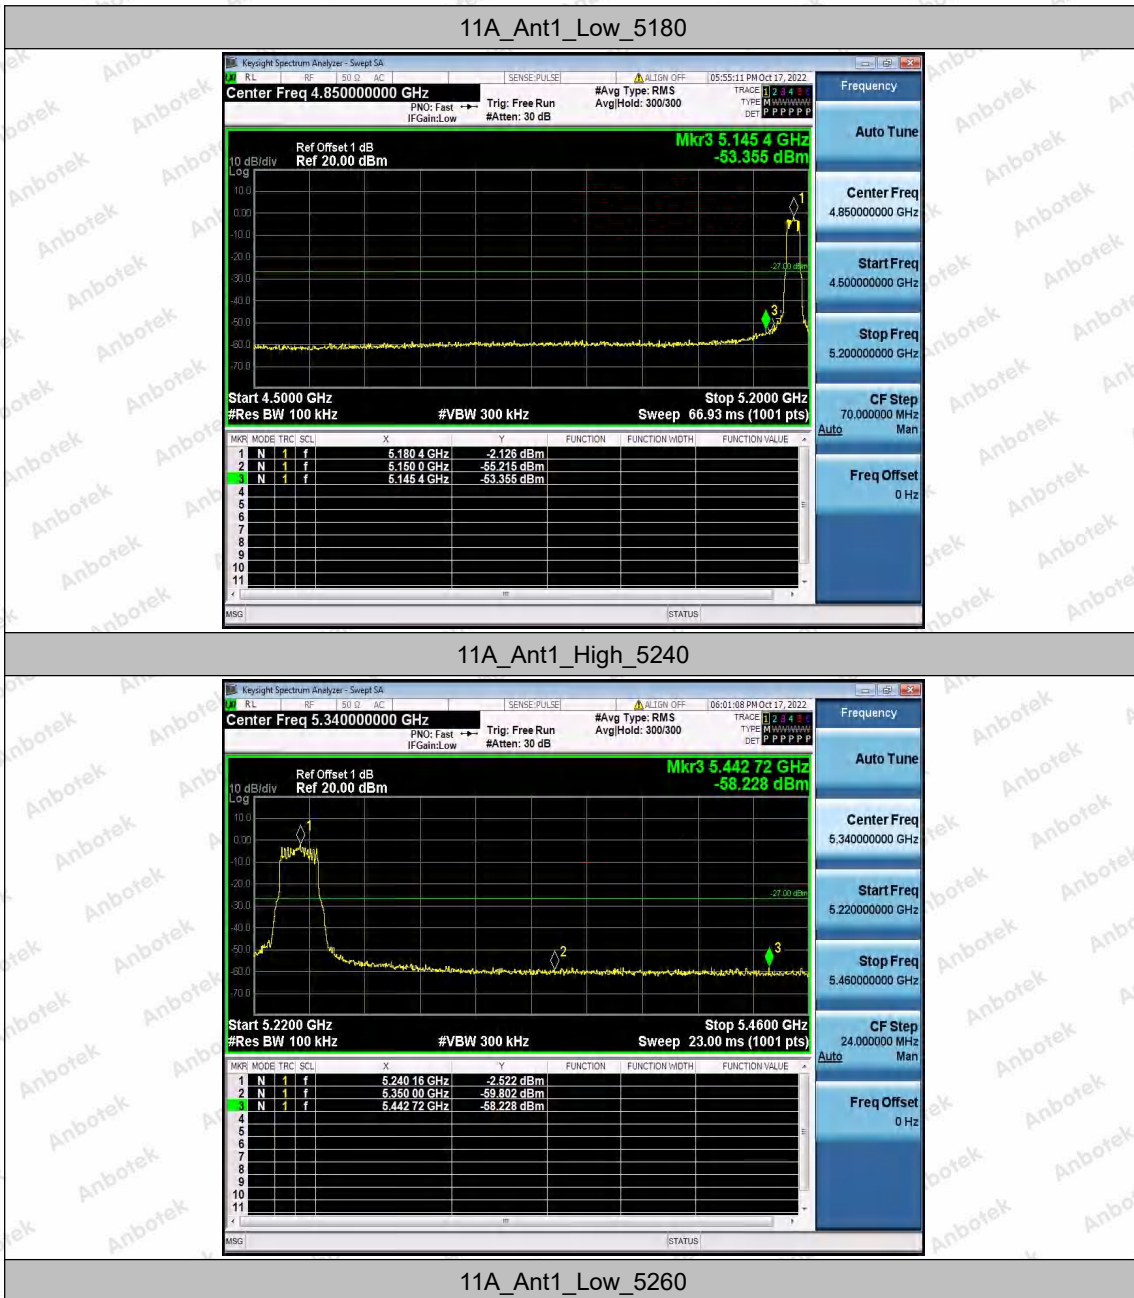

Test Graphs B1/2/3

Shenzhen Anbotek Compliance Laboratory Limited

Address: 1/F., Building D, Sogood Science and Technology Park, Sanwei Community, Hangcheng Street, Bao'an District, Shenzhen, Guangdong, China.
Tel: (86) 0755-26066440 Fax: (86) 0755-26014772 Email: service@anbotek.com

Hotline
400-003-0500
www.anbotek.com.cn