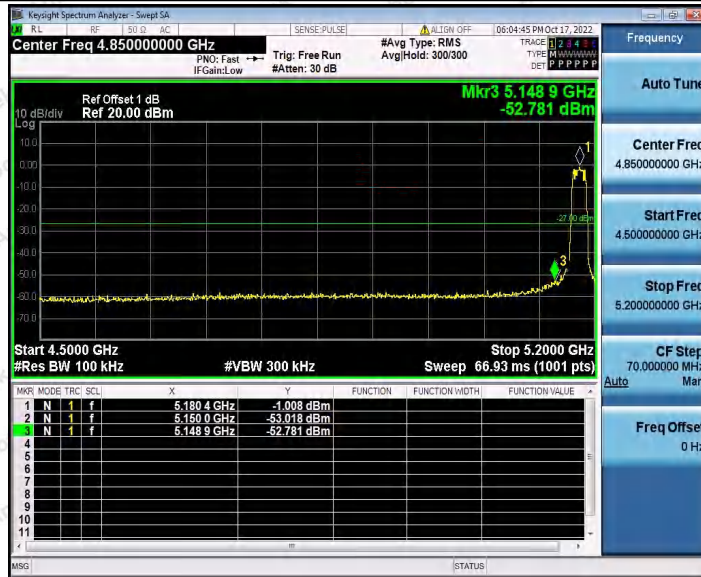

11N20SISO_Ant1_Low_5180

Shenzhen Anbotek Compliance Laboratory Limited

Address: 1/F., Building D, Sogood Science and Technology Park, Sanwei Community, Hangcheng Street, Bao'an District, Shenzhen, Guangdong, China.
Tel: (86) 0755-26066440 Fax: (86) 0755-26014772 Email: service@anbotek.com

Hotline
400-003-0500
www.anbotek.com.cn