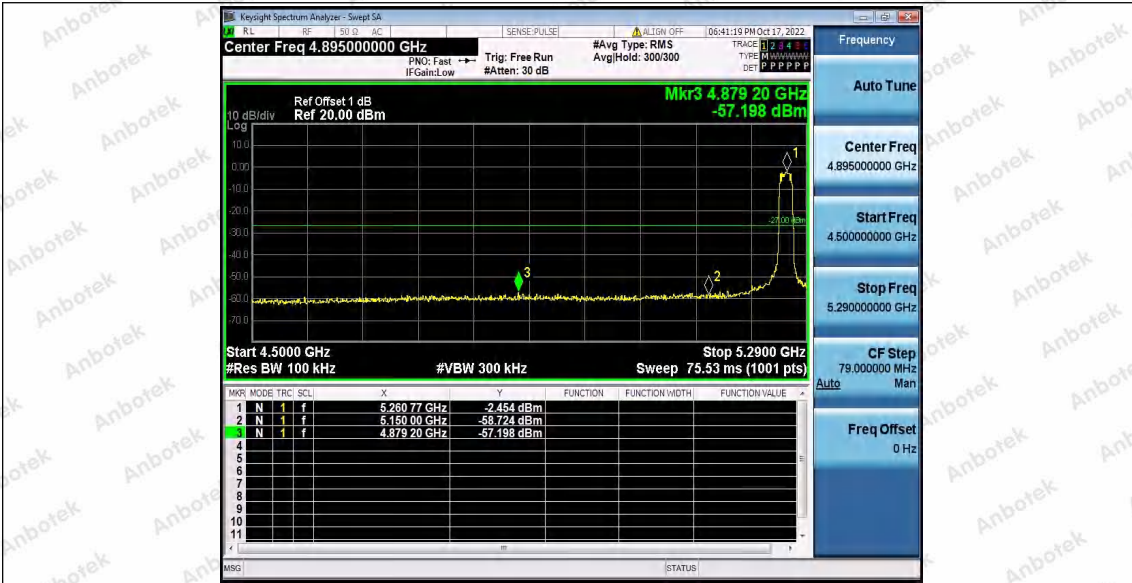

Shenzhen Anbotek Compliance Laboratory Limited

Address: 1/F., Building D, Sogood Science and Technology Park, Sanwei Community, Hangcheng Street, Bao'an District, Shenzhen, Guangdong, China.
Tel: (86) 0755-26066440 Fax: (86) 0755-26014772 Email: service@anbotek.com

Hotline 400-003-0500
www.anbotek.com.cn