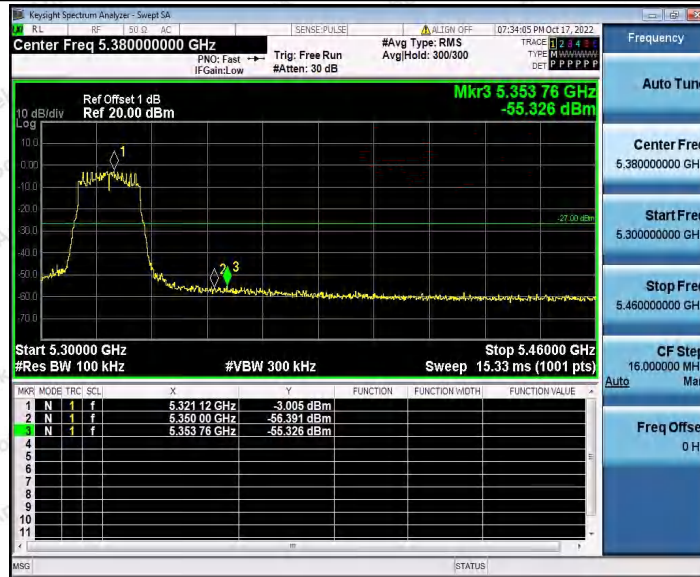

11AC20SISO_Ant1_High_5320

11AC20SISO_Ant1_Low_5500

Shenzhen Anbotek Compliance Laboratory Limited

Address: 1/F., Building D, Sogood Science and Technology Park, Sanwei Community, Hangcheng Street, Bao'an District, Shenzhen, Guangdong, China.
Tel: (86) 0755-26066440 Fax: (86) 0755-26014772 Email: service@anbotek.com

Hotline
400-003-0500
www.anbotek.com.cn