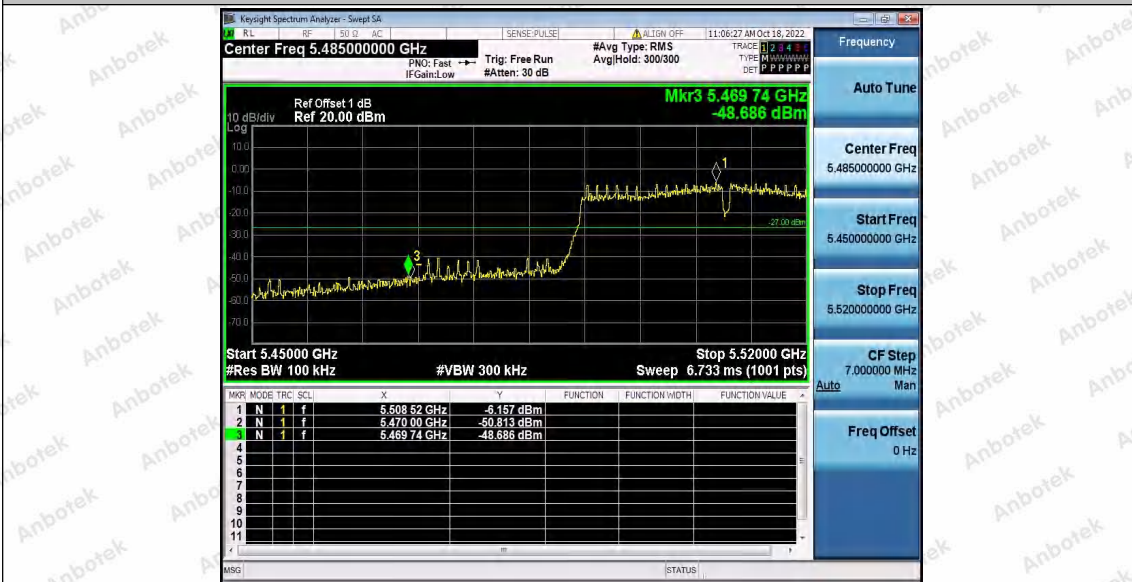

11AC40SISO_Ant1_Low_5510