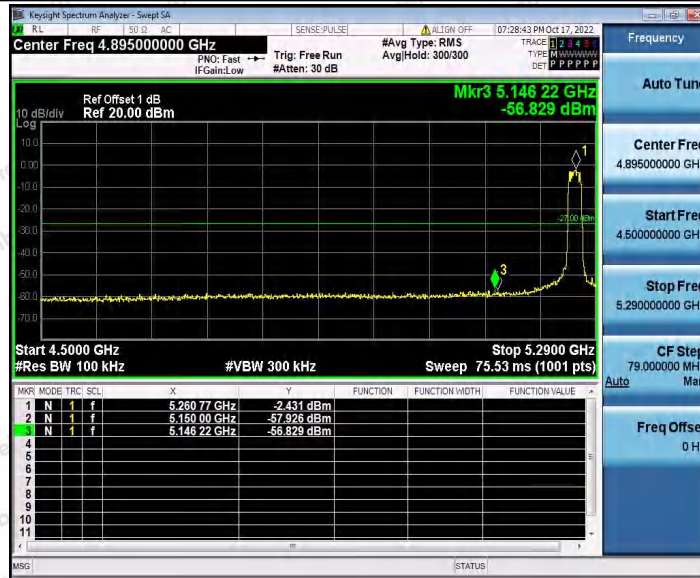

11AC20SISO_Ant1_Low_5260