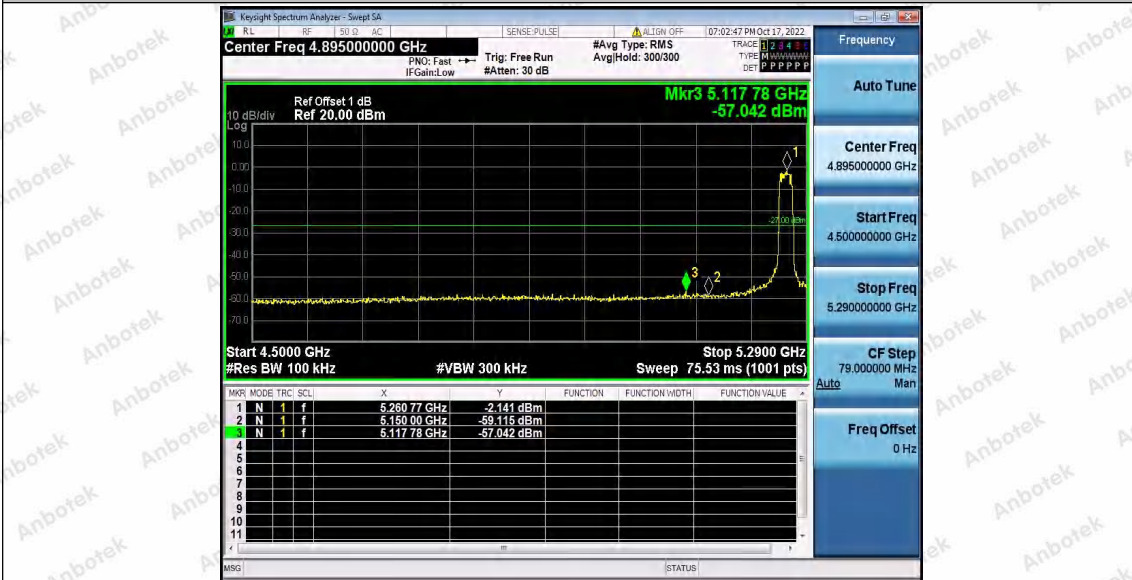

11N20SISO_Ant1_Low_5260