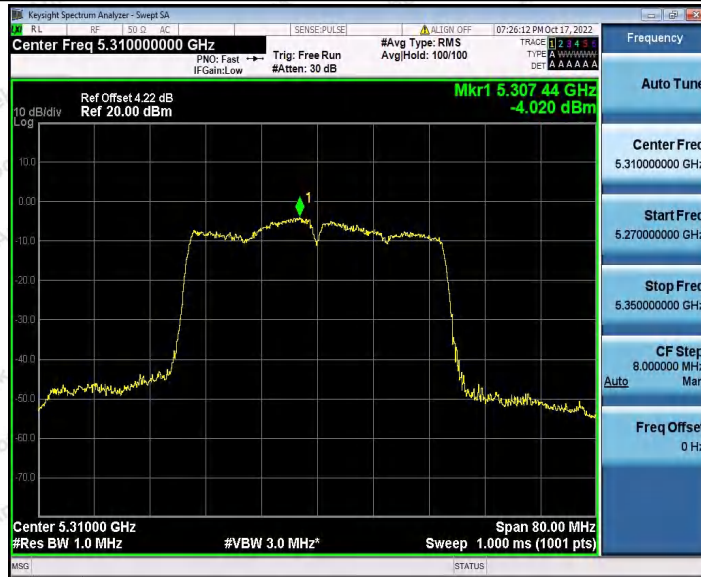

11N40SISO_Ant1_5310

11N40SISO_Ant1_5510

Shenzhen Anbotek Compliance Laboratory Limited

Address: 1/F., Building D, Sogood Science and Technology Park, Sanwei Community, Hangcheng Street, Bao'an District, Shenzhen, Guangdong, China.
Tel: (86) 0755-26066440 Fax: (86) 0755-26014772 Email: service@anbotek.com

Hotline
400-003-0500
www.anbotek.com.cn