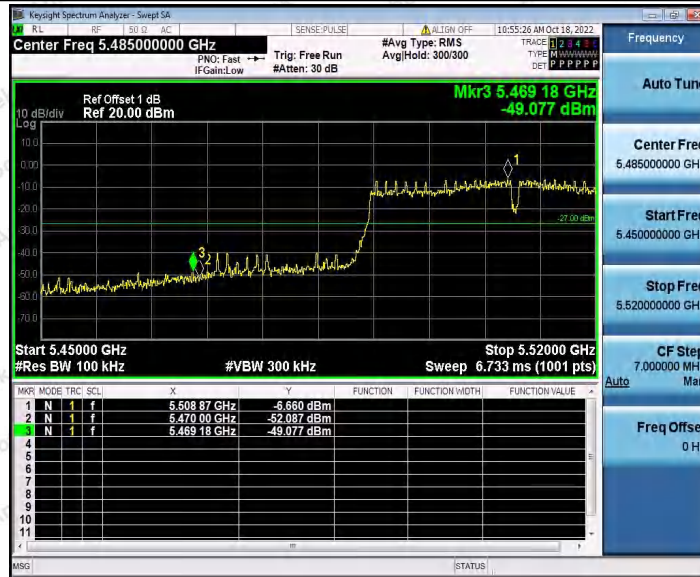

11N40SISO_Ant1_Low_5510

11N40SISO_Ant1_High_5670

Shenzhen Anbotek Compliance Laboratory Limited

Address: 1/F., Building D, Sogood Science and Technology Park, Sanwei Community, Hangcheng Street, Bao'an District, Shenzhen, Guangdong, China.
Tel: (86) 0755-26066440 Fax: (86) 0755-26014772 Email: service@anbotek.com

Hotline
400-003-0500
www.anbotek.com.cn