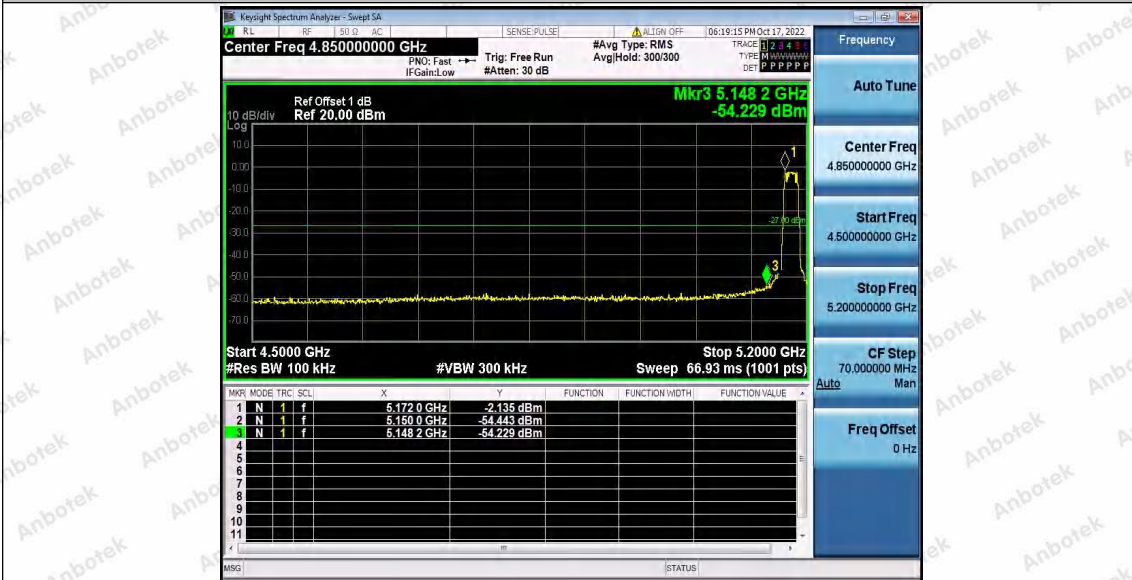

11AC20SISO_Ant1_Low_5180