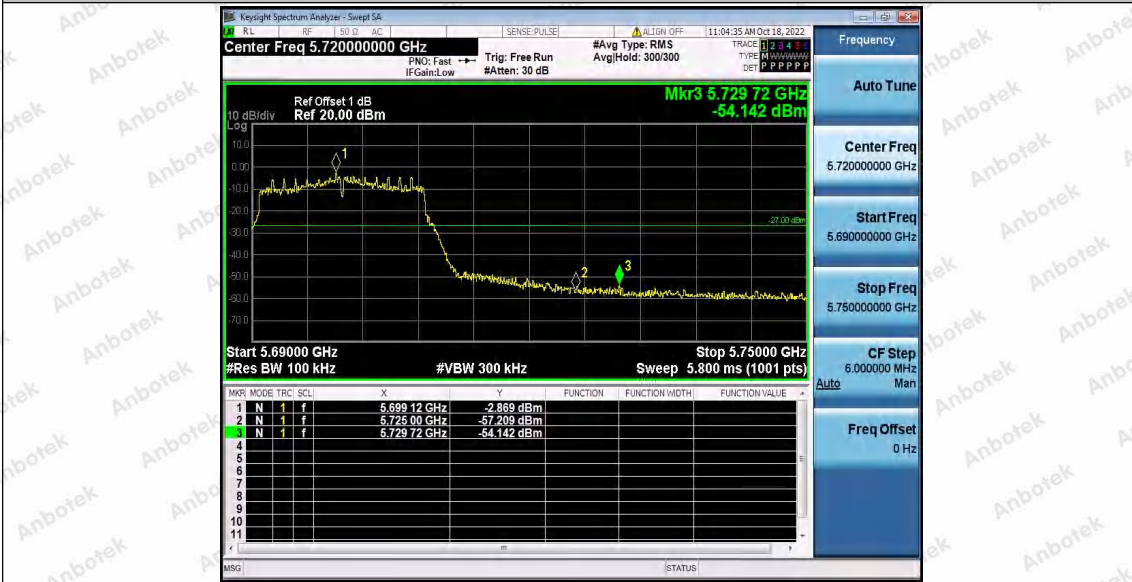

11AC20SISO_Ant1_High_5700