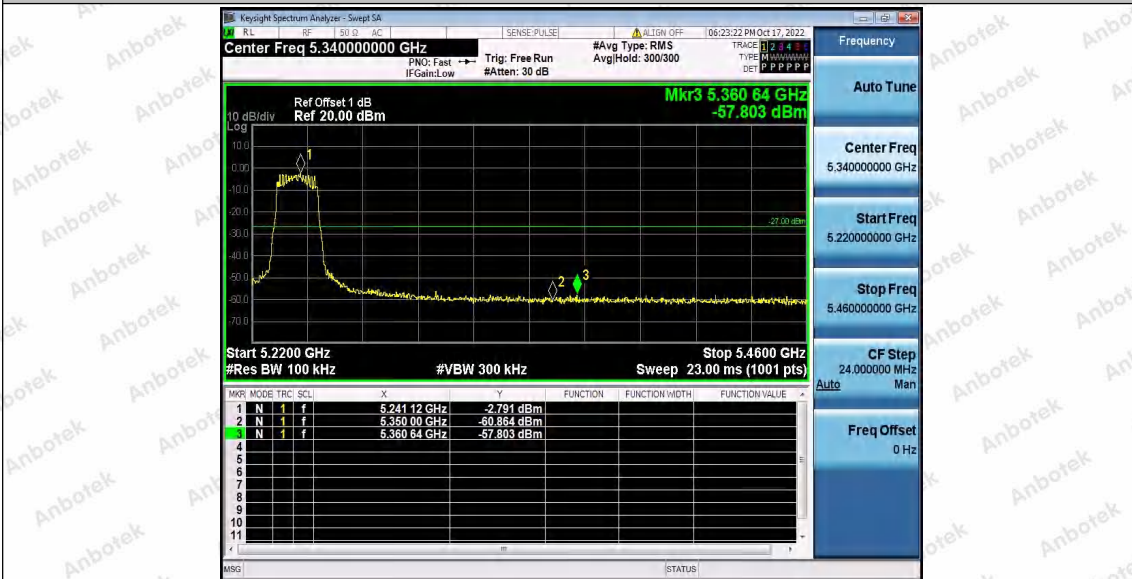

Hotline
400-003-0500
www.anbotek.com.cn

11AC20SISO_Ant1_Low_5180

11AC20SISO_Ant1_High_5240

Shenzhen Anbotek Compliance Laboratory Limited

Address: 1/F., Building D, Sogood Science and Technology Park, Sanwei Community, Hangcheng Street, Bao'an District, Shenzhen, Guangdong, China.
Tel: (86) 0755-26066440 Fax: (86) 0755-26014772 Email: service@anbotek.com