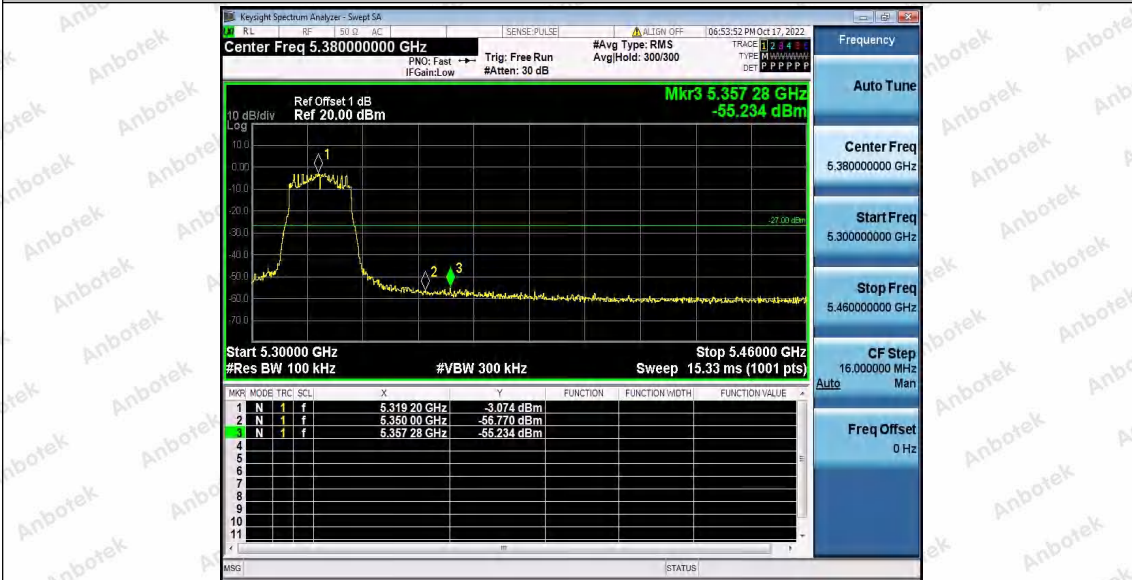

11A_Ant1_High_5320