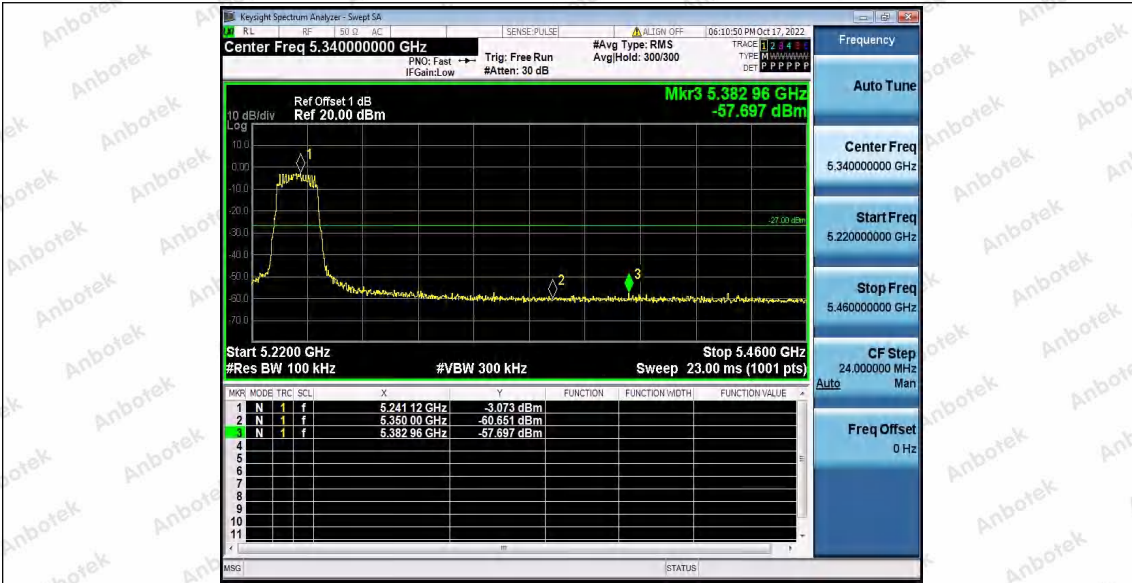

11N20SISO_Ant1_High_5240