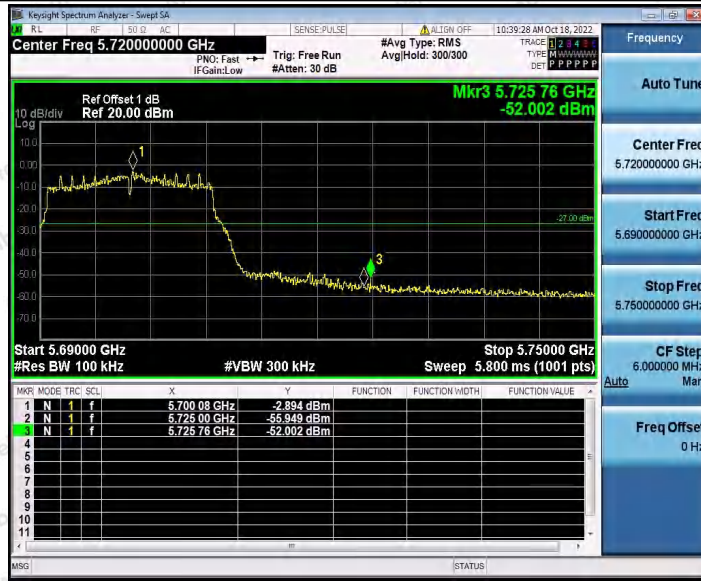

11A_Ant1_High_5700