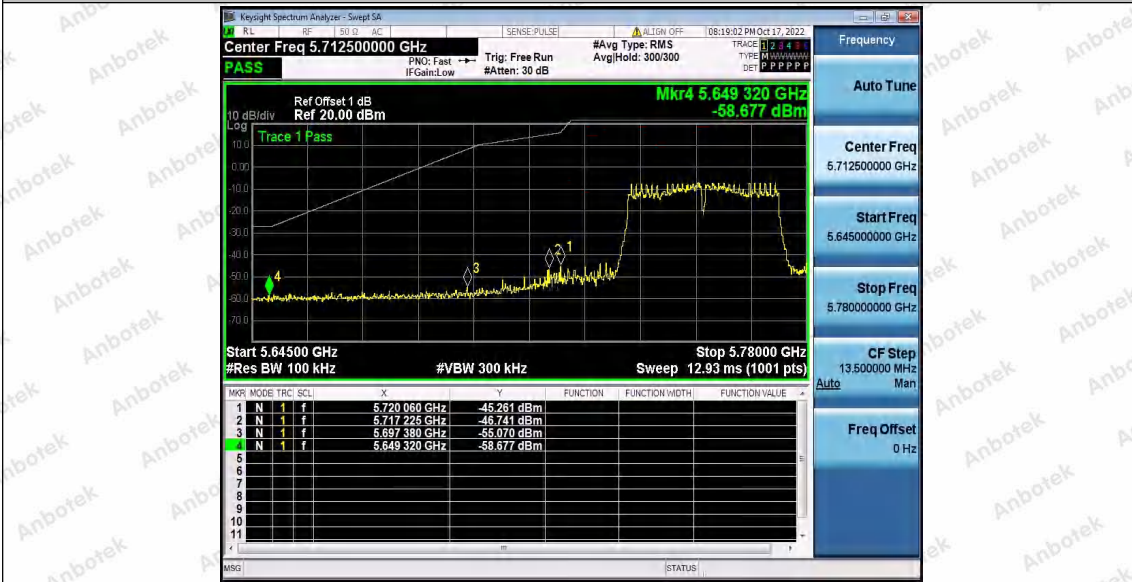

11AC40SISO_Ant1_Low_5755