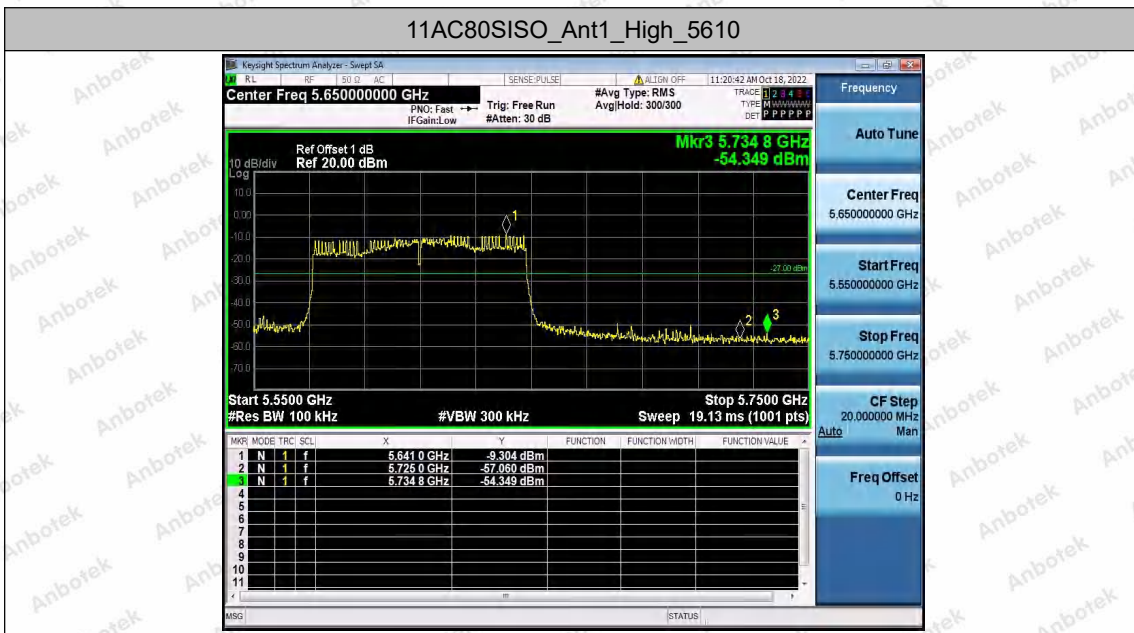

Shenzhen Anbotek Compliance Laboratory Limited

Address: 1/F., Building D, Sogood Science and Technology Park, Sanwei Community, Hangcheng Street, Bao'an District, Shenzhen, Guangdong, China.
Tel: (86) 0755-26066440 Fax: (86) 0755-26014772 Email: service@anbotek.com

Hotline
400-003-0500
www.anbotek.com.cn