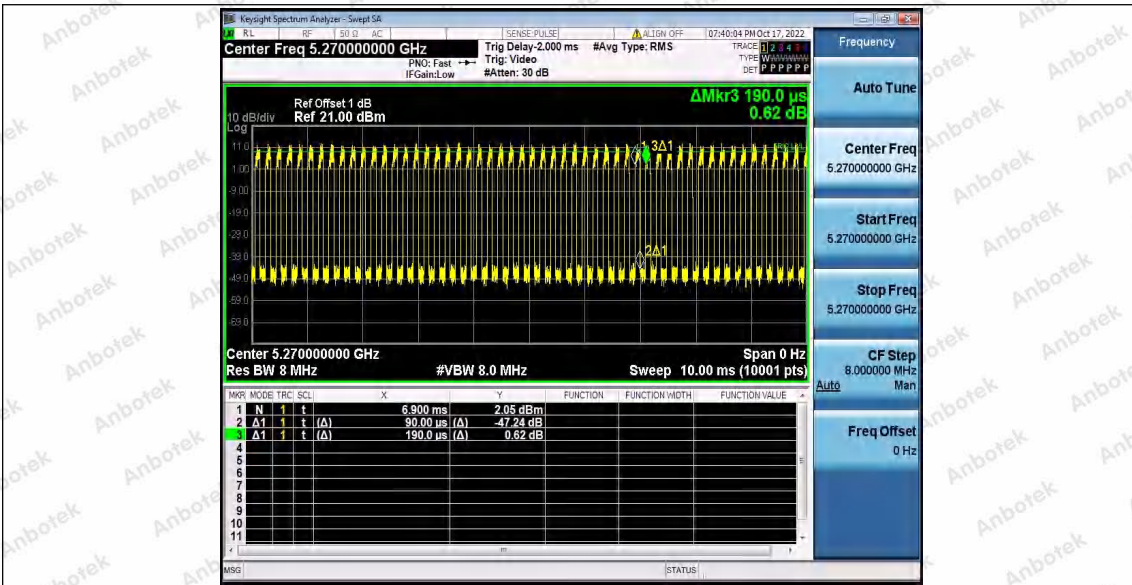

Hotline 400-003-0500  
 www.anbotek.com.cn

11AC40SISO\_Ant1\_5310

11AC40SISO\_Ant1\_5510