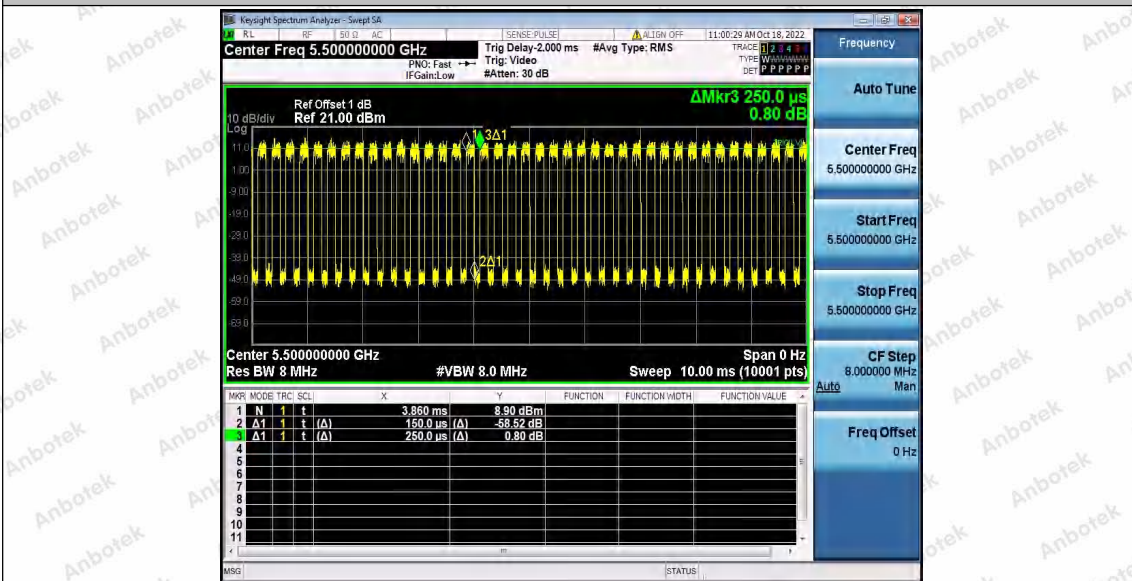

Hotline  
 400-003-0500  
 www.anbotek.com.cn

11AC20SISO\_Ant1\_5320

11AC20SISO\_Ant1\_5500