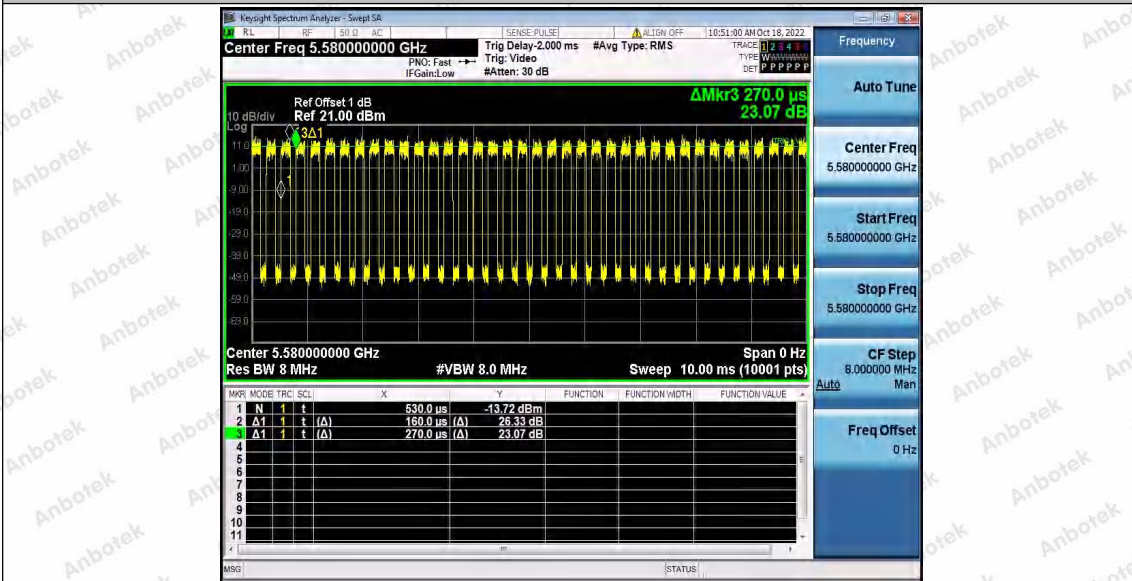

Hotline  
 400-003-0500  
[www.anbotek.com.cn](http://www.anbotek.com.cn)

11N20SISO\_Ant1\_5500

11N20SISO\_Ant1\_5580

**Shenzhen Anbotek Compliance Laboratory Limited**

Address: 1/F., Building D, Sogood Science and Technology Park, Sanwei Community, Hangcheng Street, Bao'an District, Shenzhen, Guangdong, China.  
Tel: (86) 0755-26066440 Fax: (86) 0755-26014772 Email: service@anbotek.com