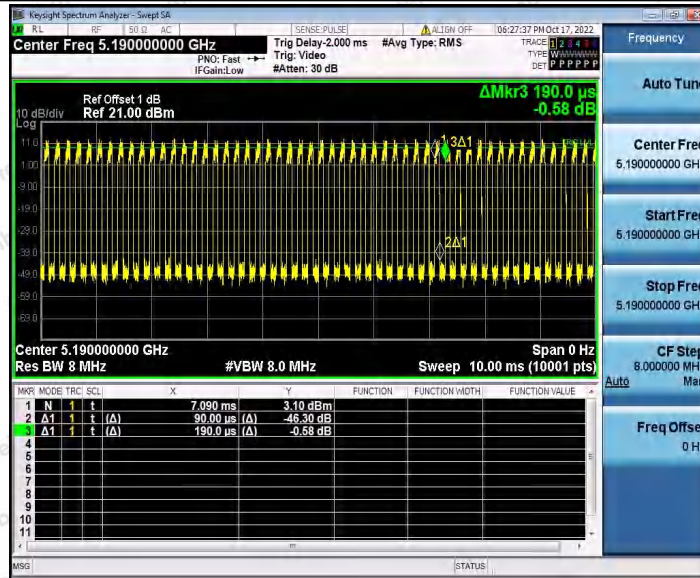

11AC40SISO_Ant1_5190

11AC40SISO_Ant1_5230