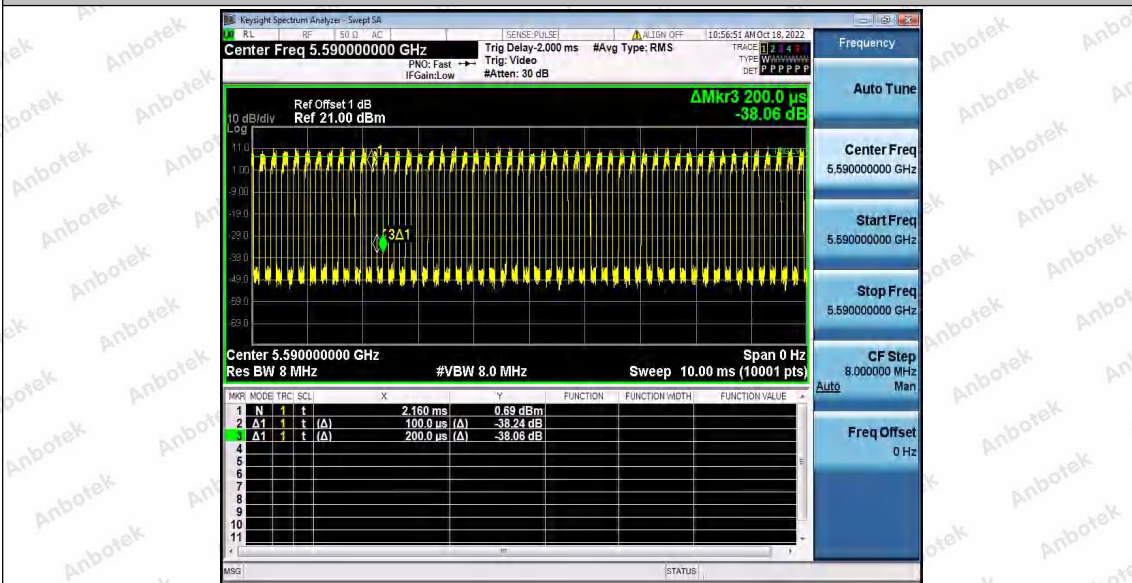

11N40SISO_Ant1_5590

Shenzhen Anbotek Compliance Laboratory Limited

Address: 1/F., Building D, Sogood Science and Technology Park, Sanwei Community, Hangcheng Street, Bao'an District, Shenzhen, Guangdong, China.
Tel: (86) 0755-26066440 Fax: (86) 0755-26014772 Email: service@anbotek.com

Hotline 400-003-0500
www.anbotek.com.cn