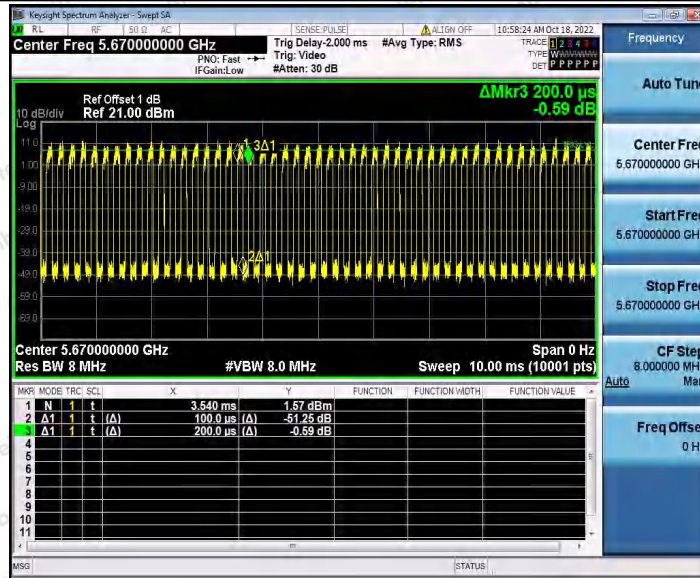

11N40SISO_Ant1_5670

11N40SISO_Ant1_5755