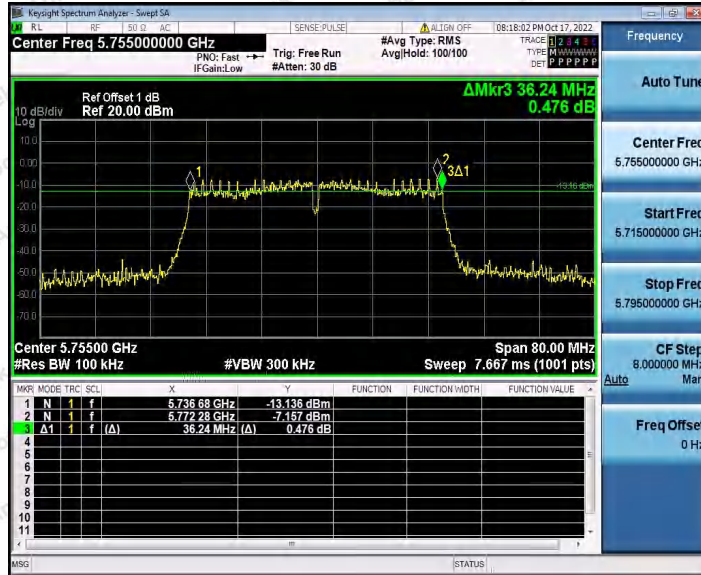

11AC40SISO_Ant1_5755

11AC40SISO_Ant1_5795

Shenzhen Anbotek Compliance Laboratory Limited

Address: 1/F., Building D, Sogood Science and Technology Park, Sanwei Community, Hangcheng Street, Bao'an District, Shenzhen, Guangdong, China.
Tel: (86) 0755-26066440 Fax: (86) 0755-26014772 Email: service@anbotek.com

Hotline 400-003-0500
www.anbotek.com.cn