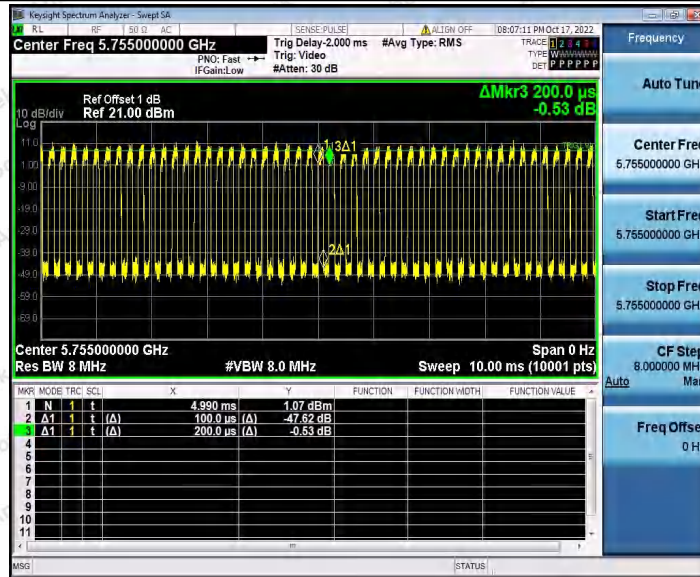

11N40SISO_Ant1_5755

11N40SISO_Ant1_5795

Shenzhen Anbotek Compliance Laboratory Limited

Address: 1/F., Building D, Sogood Science and Technology Park, Sanwei Community, Hangcheng Street, Bao'an District, Shenzhen, Guangdong, China.
Tel: (86) 0755-26066440 Fax: (86) 0755-26014772 Email: service@anbotek.com

Hotline 400-003-0500
www.anbotek.com.cn