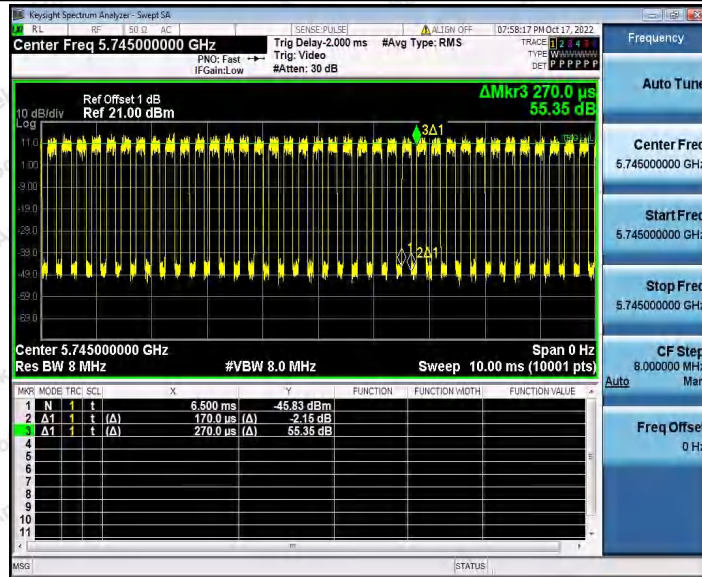

11N20SISO_Ant1_5745

11N20SISO_Ant1_5785

Shenzhen Anbotek Compliance Laboratory Limited

Address: 1/F., Building D, Sogood Science and Technology Park, Sanwei Community, Hangcheng Street, Bao'an District, Shenzhen, Guangdong, China.
Tel: (86) 0755-26066440 Fax: (86) 0755-26014772 Email: service@anbotek.com

Hotline
400-003-0500
www.anbotek.com.cn