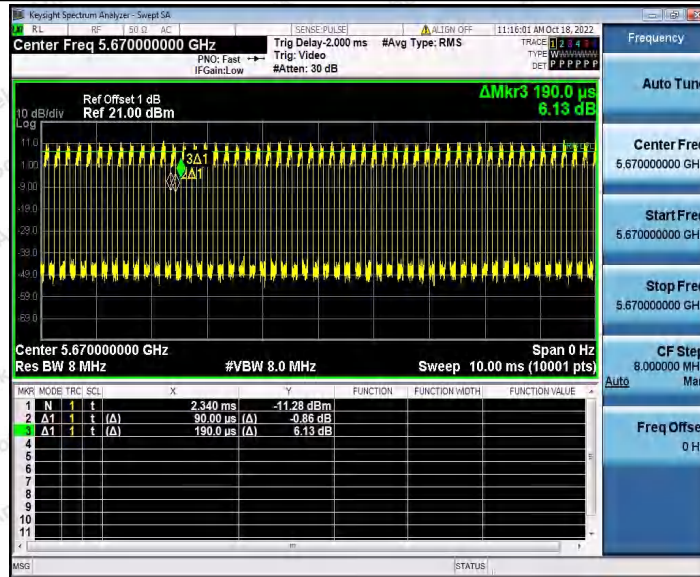

Hotline 400-003-0500  
 www.anbotek.com.cn

11AC40SISO\_Ant1\_5590

11AC40SISO\_Ant1\_5670

11AC40SISO\_Ant1\_5755