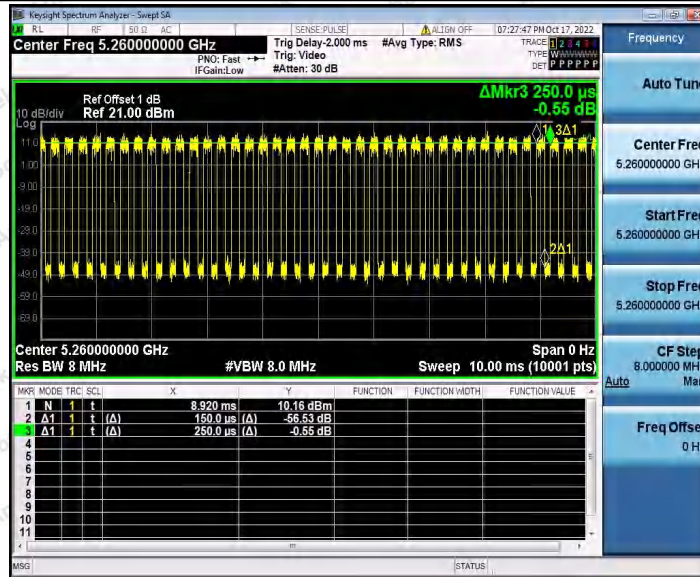

11AC20SISO_Ant1_5260

11AC20SISO_Ant1_5280

Shenzhen Anbotek Compliance Laboratory Limited

Address: 1/F., Building D, Sogood Science and Technology Park, Sanwei Community, Hangcheng Street, Bao'an District, Shenzhen, Guangdong, China.
Tel: (86) 0755-26066440 Fax: (86) 0755-26014772 Email: service@anbotek.com

Hotline
400-003-0500
www.anbotek.com.cn