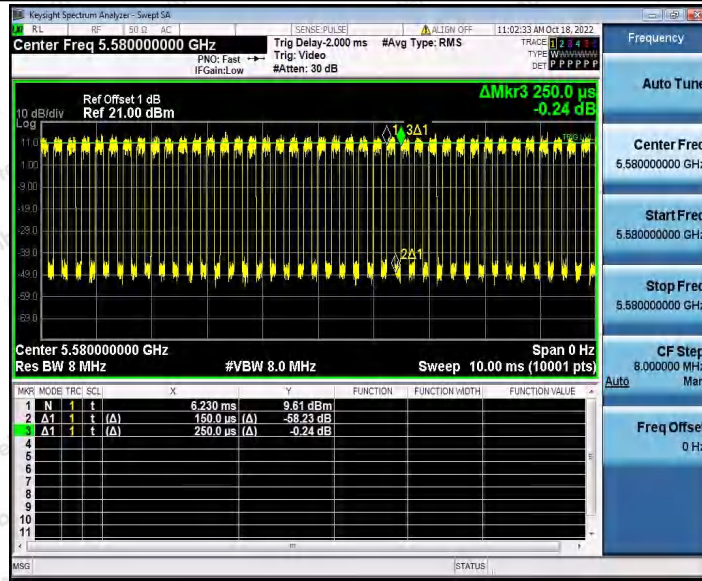

11AC20SISO_Ant1_5580