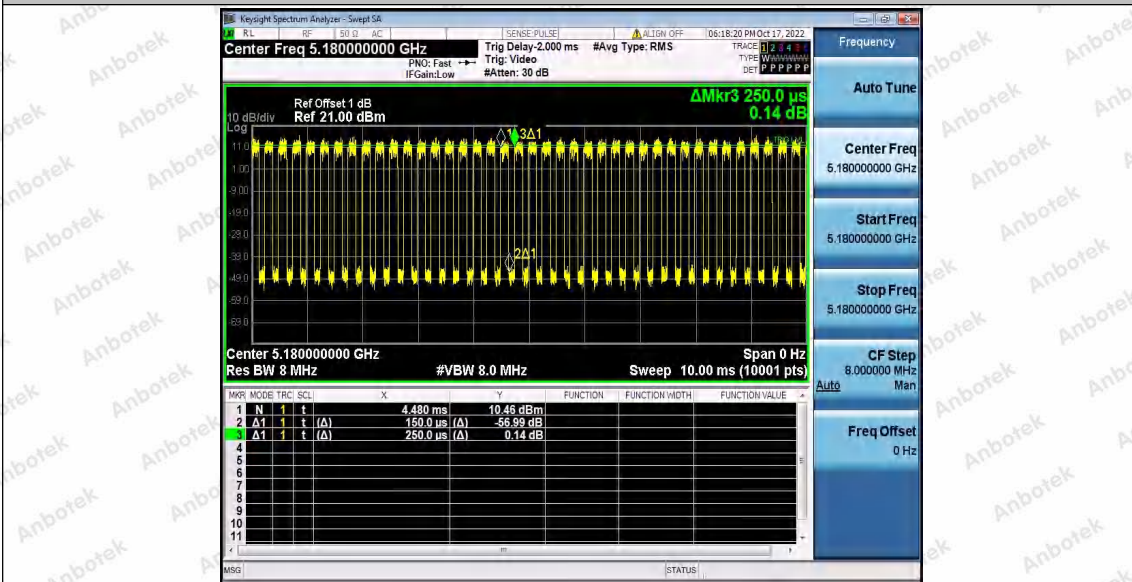

Hotline 400-003-0500  
 www.anbotek.com.cn

11AC20SISO\_Ant1\_5180

11AC20SISO\_Ant1\_5200