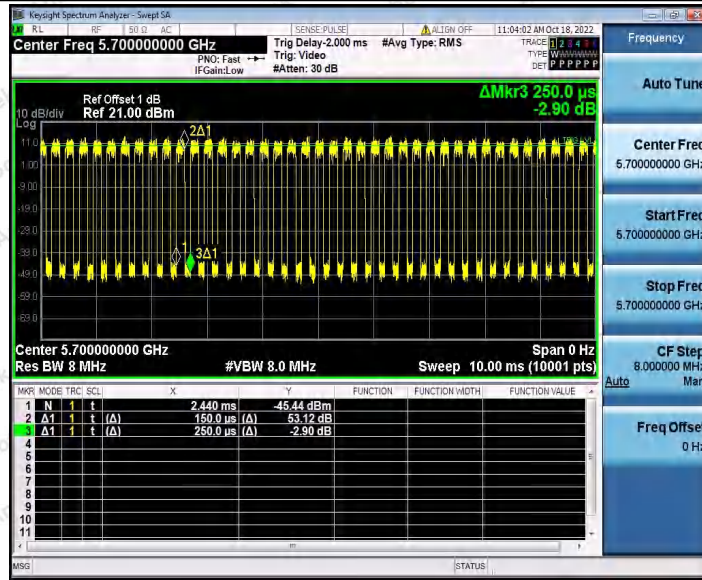

11AC20SISO_Ant1_5700

11AC20SISO_Ant1_5745

Shenzhen Anbotek Compliance Laboratory Limited

Address: 1/F., Building D, Sogood Science and Technology Park, Sanwei Community, Hangcheng Street, Bao'an District, Shenzhen, Guangdong, China.
Tel: (86) 0755-26066440 Fax: (86) 0755-26014772 Email: service@anbotek.com

Hotline
400-003-0500
www.anbotek.com.cn