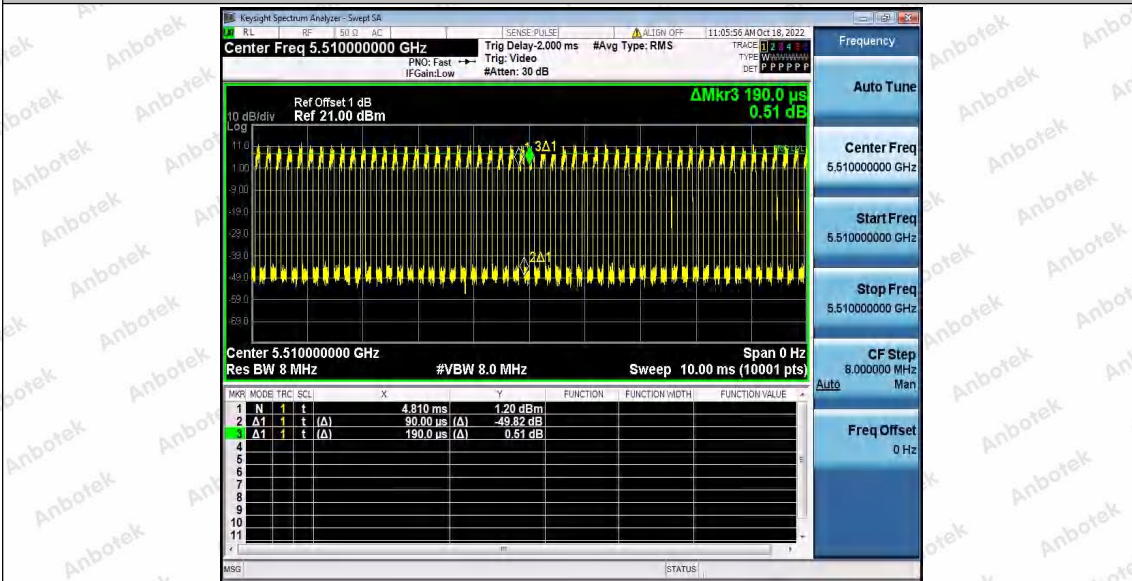

Hotline 400-003-0500  
 www.anbotek.com.cn

11AC40SISO\_Ant1\_5310

11AC40SISO\_Ant1\_5510