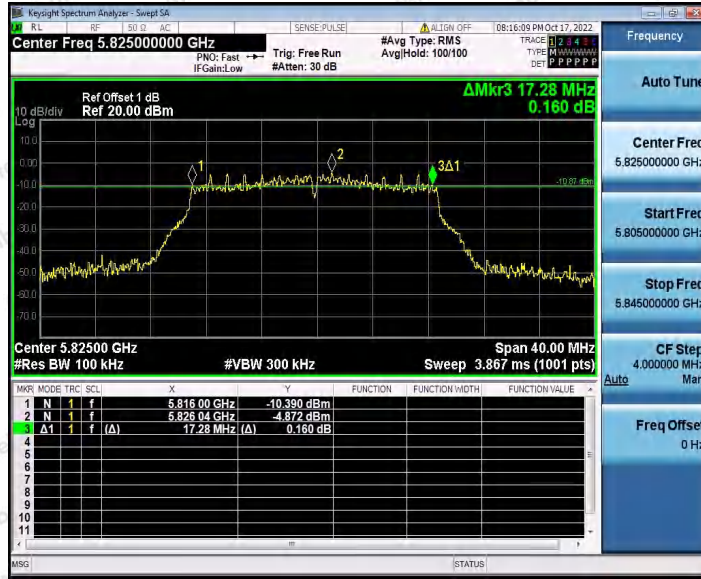

11AC20SISO_Ant1_5825