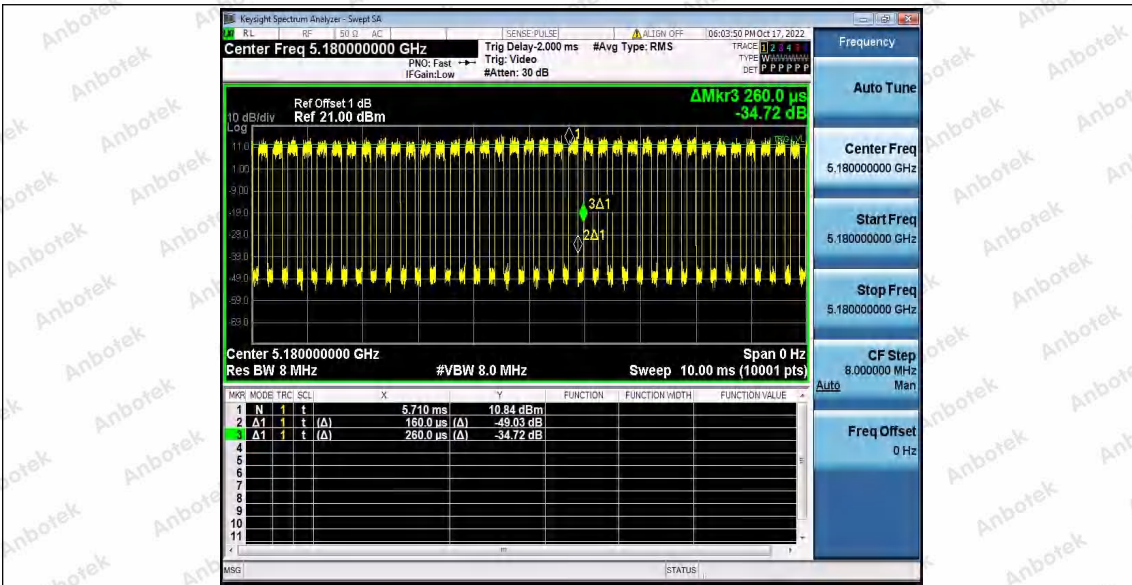

11N20SISO_Ant1_5200