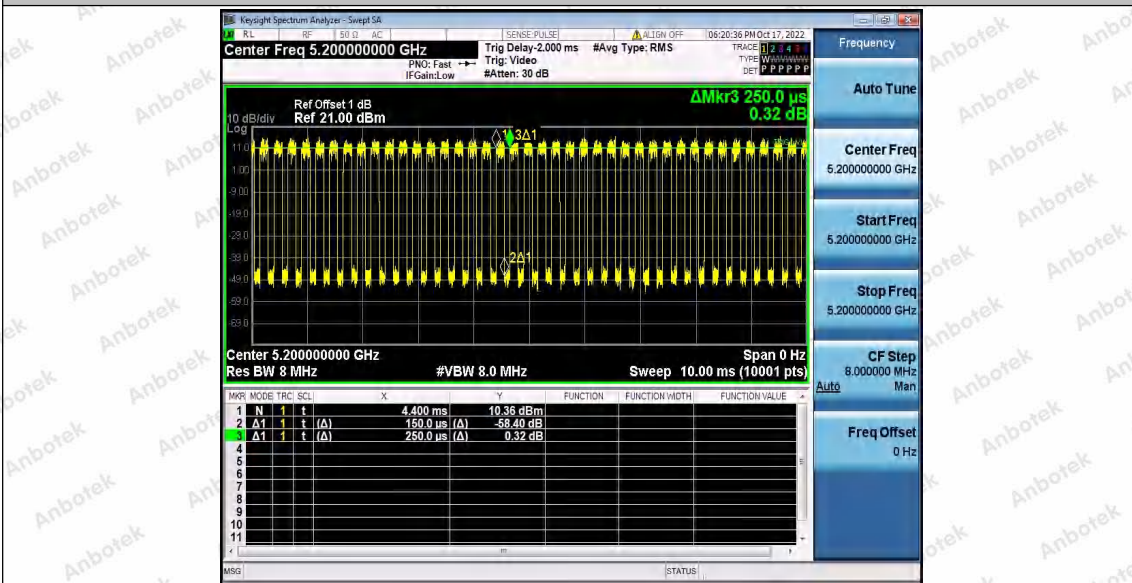

Hotline 400-003-0500  
 www.anbotek.com.cn

11AC20SISO\_Ant1\_5180

11AC20SISO\_Ant1\_5200