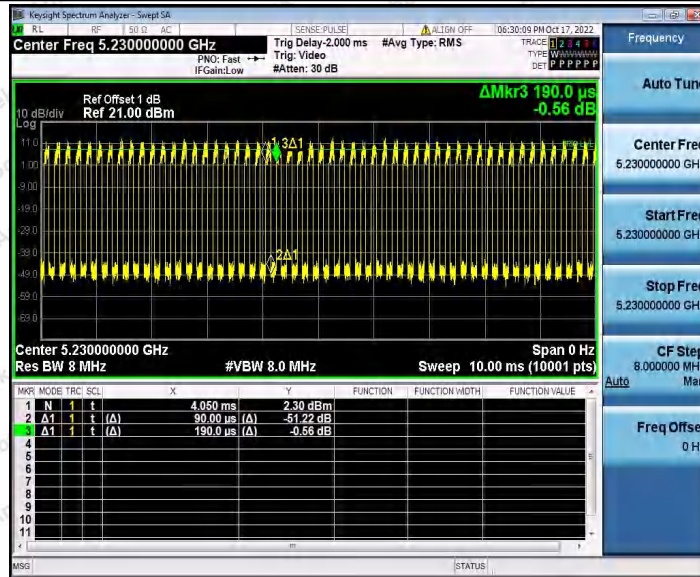

11AC40SISO_Ant1_5230

11AC40SISO_Ant1_5270

Shenzhen Anbotek Compliance Laboratory Limited

Address: 1/F., Building D, Sogood Science and Technology Park, Sanwei Community, Hangcheng Street, Bao'an District, Shenzhen, Guangdong, China.
Tel: (86) 0755-26066440 Fax: (86) 0755-26014772 Email: service@anbotek.com

Hotline 400-003-0500
www.anbotek.com.cn