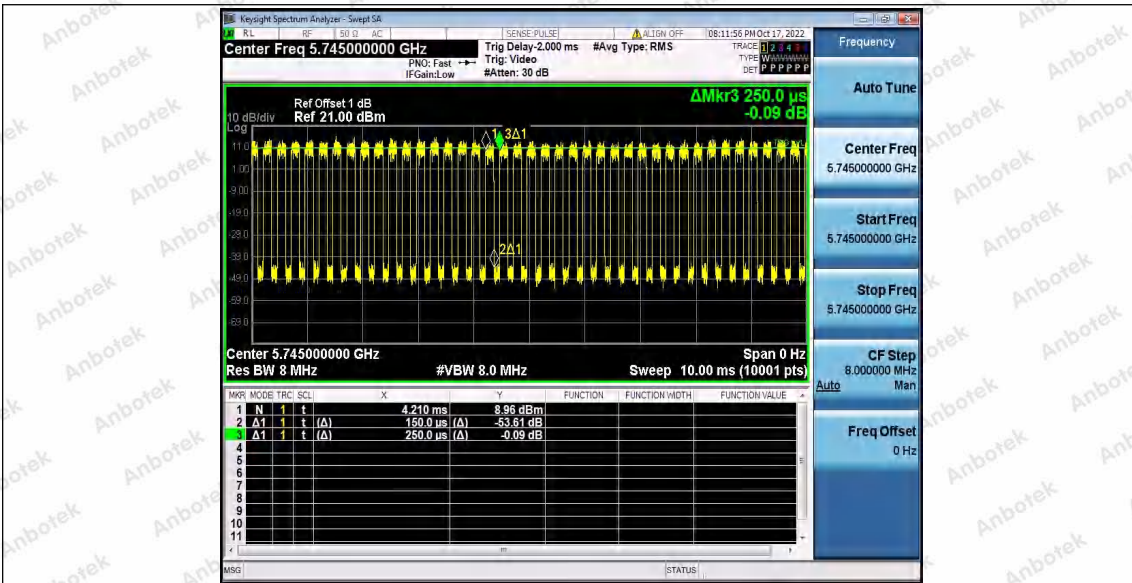

Hotline  
400-003-0500  
www.anbotek.com.cn

11AC20SISO\_Ant1\_5785

11AC20SISO\_Ant1\_5825