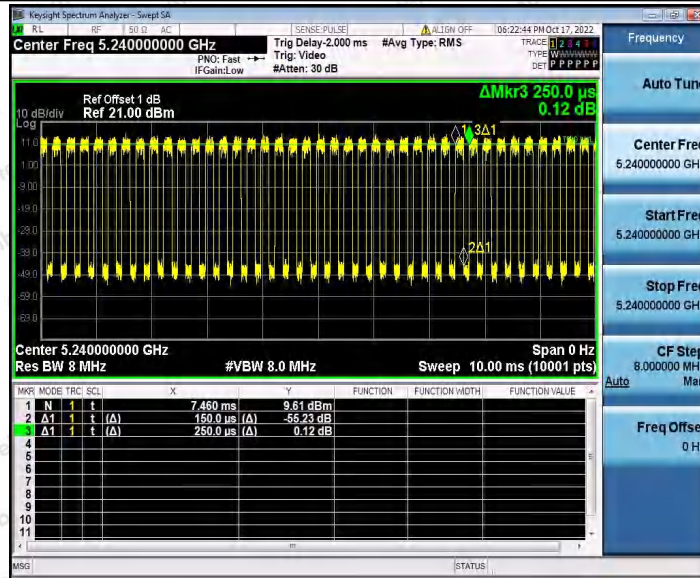

11AC20SISO_Ant1_5240