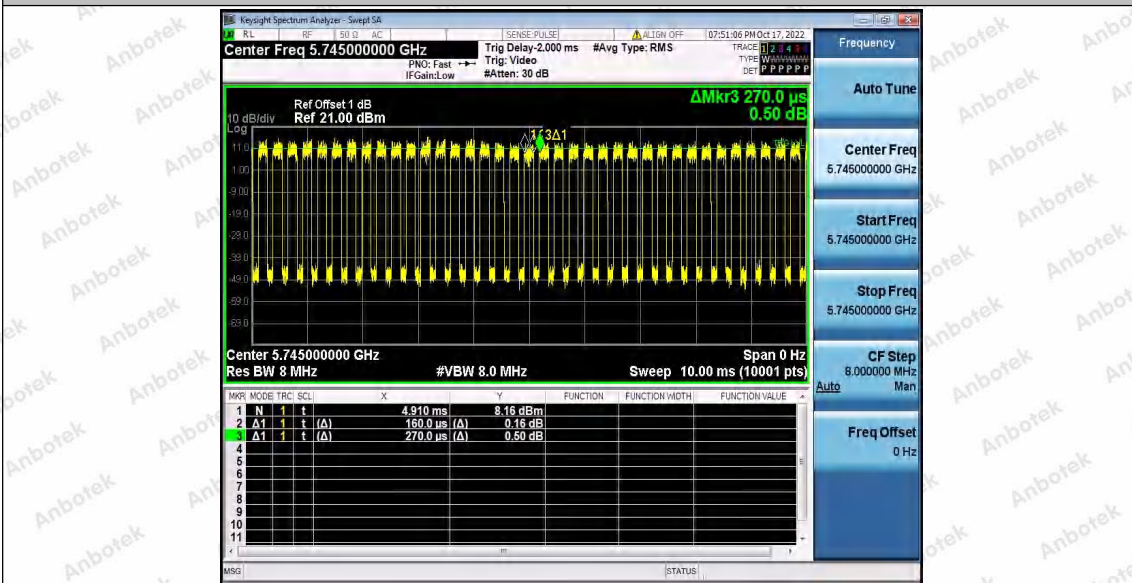

Hotline  
400-003-0500  
www.anbotek.com.cn

11A\_Ant1\_5700

11A\_Ant1\_5745