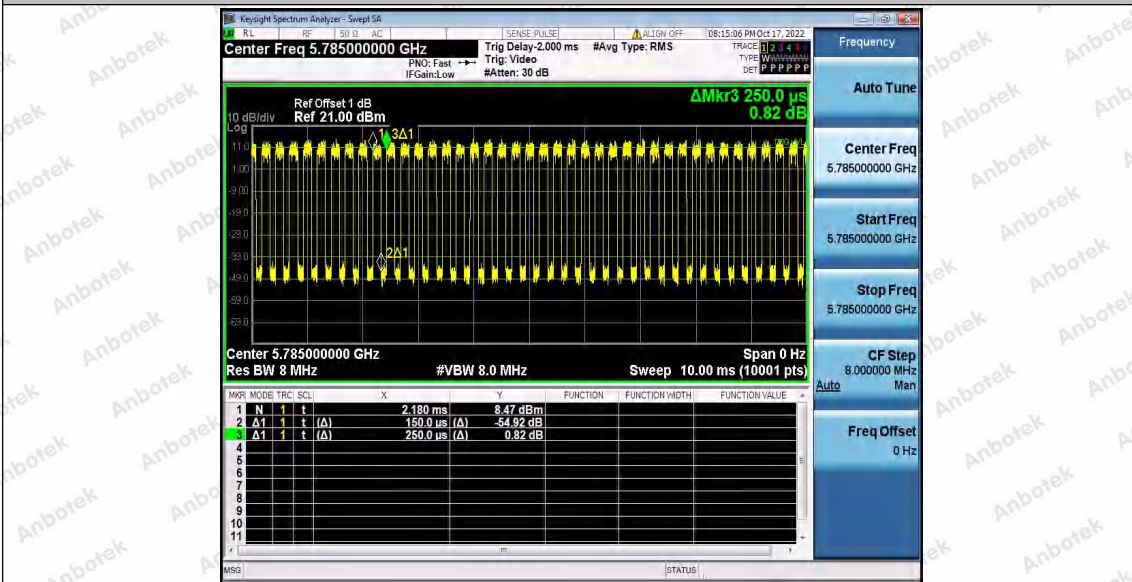

Hotline  
400-003-0500  
www.anbotek.com.cn

11AC20SISO\_Ant1\_5785

11AC20SISO\_Ant1\_5825