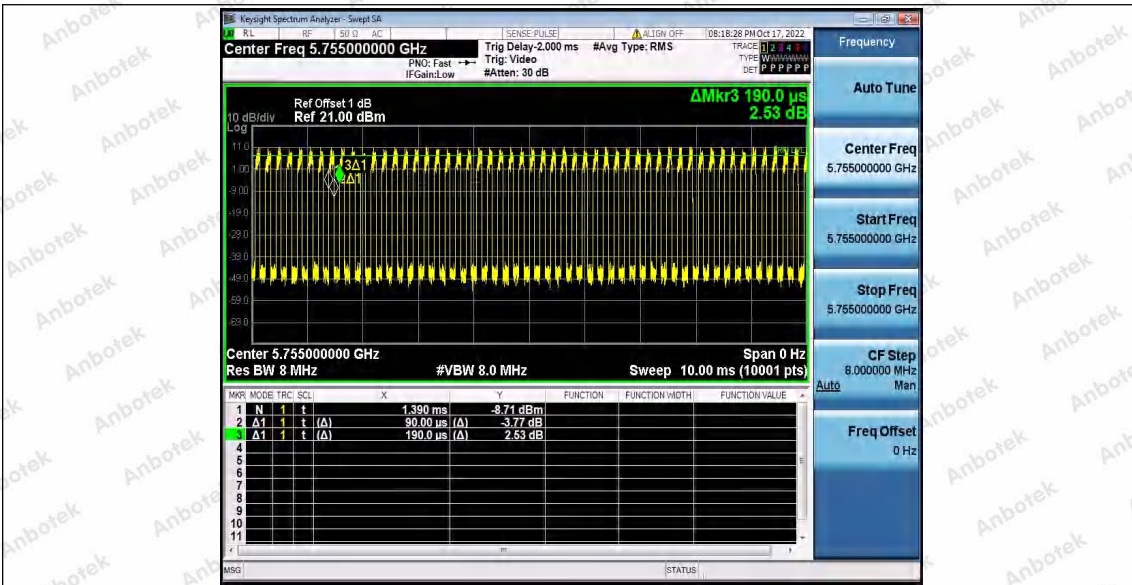

11AC40SISO_Ant1_5795