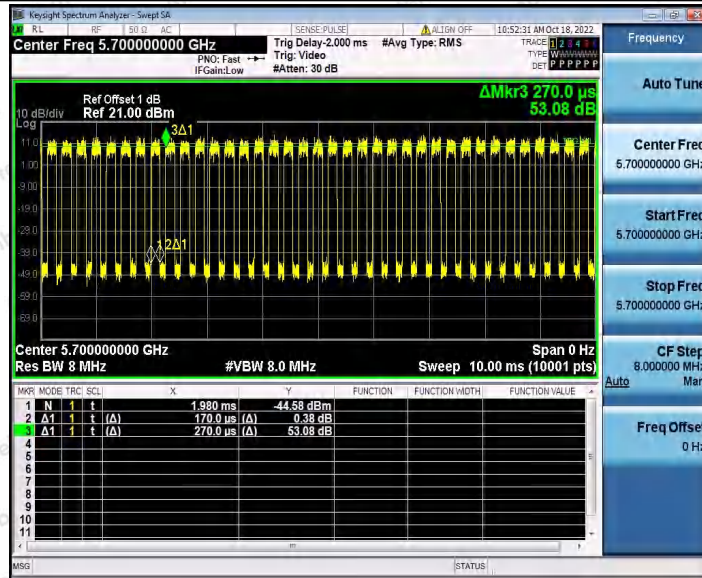

11N20SISO_Ant1_5700

11N20SISO_Ant1_5745