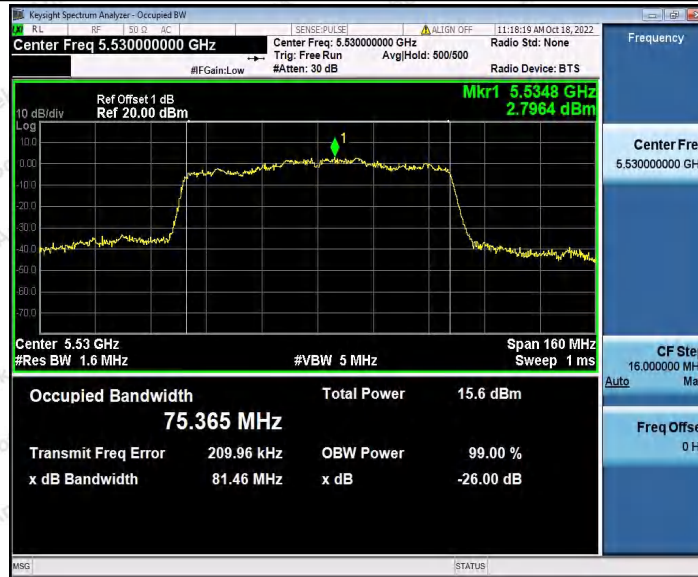

11AC80SISO_Ant1_5530

11AC80SISO_Ant1_5610

Shenzhen Anbotek Compliance Laboratory Limited

Address: 1/F., Building D, Sogood Science and Technology Park, Sanwei Community, Hangcheng Street, Bao'an District, Shenzhen, Guangdong, China.
Tel: (86) 0755-26066440 Fax: (86) 0755-26014772 Email: service@anbotek.com

Hotline
400-003-0500
www.anbotek.com.cn