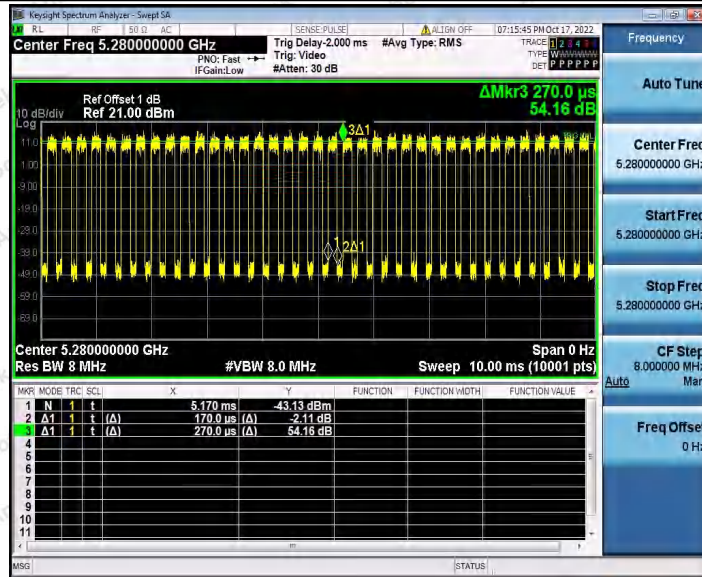

11N20SISO_Ant1_5280

11N20SISO_Ant1_5320

Shenzhen Anbotek Compliance Laboratory Limited

Address: 1/F., Building D, Sogood Science and Technology Park, Sanwei Community, Hangcheng Street, Bao'an District, Shenzhen, Guangdong, China.
Tel: (86) 0755-26066440 Fax: (86) 0755-26014772 Email: service@anbotek.com

Hotline
400-003-0500
www.anbotek.com.cn