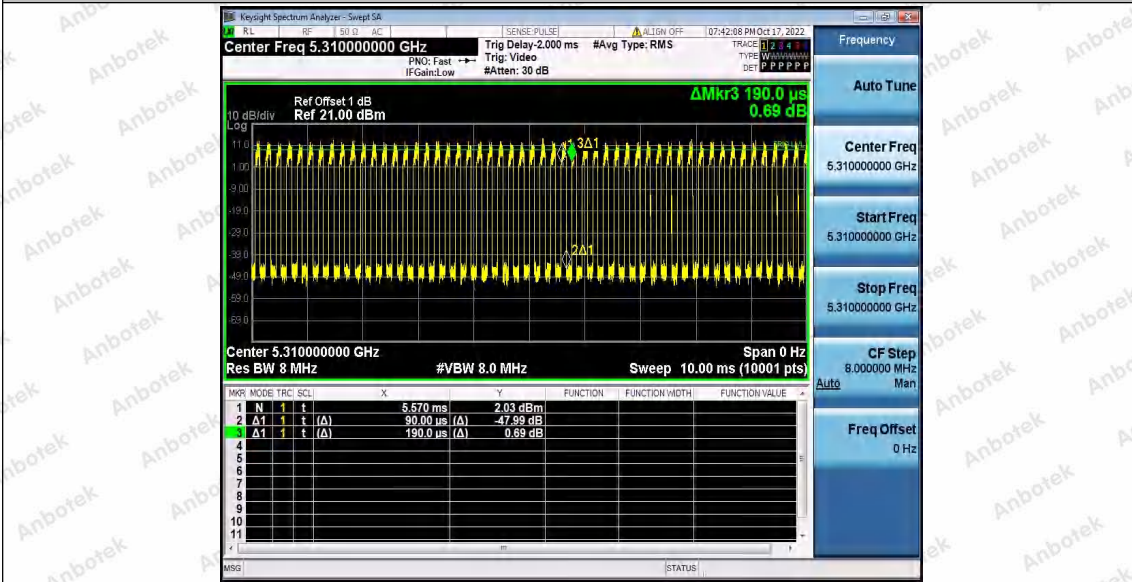

Hotline 400-003-0500  
 www.anbotek.com.cn

11AC40SISO\_Ant1\_5310

11AC40SISO\_Ant1\_5510