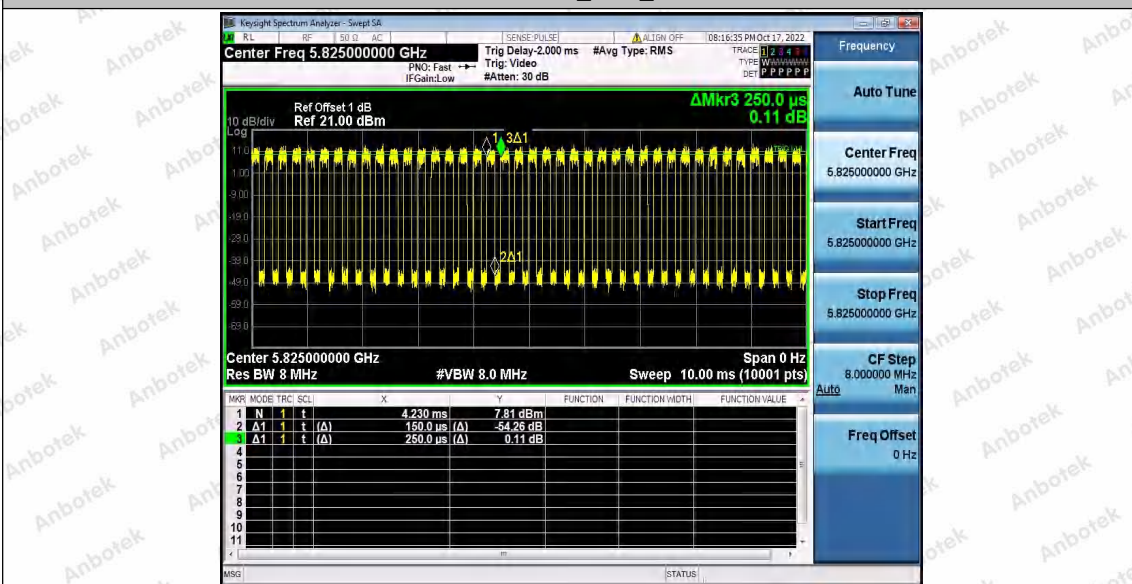

Hotline  
400-003-0500  
www.anbotek.com.cn

11AC20SISO\_Ant1\_5785

11AC20SISO\_Ant1\_5825