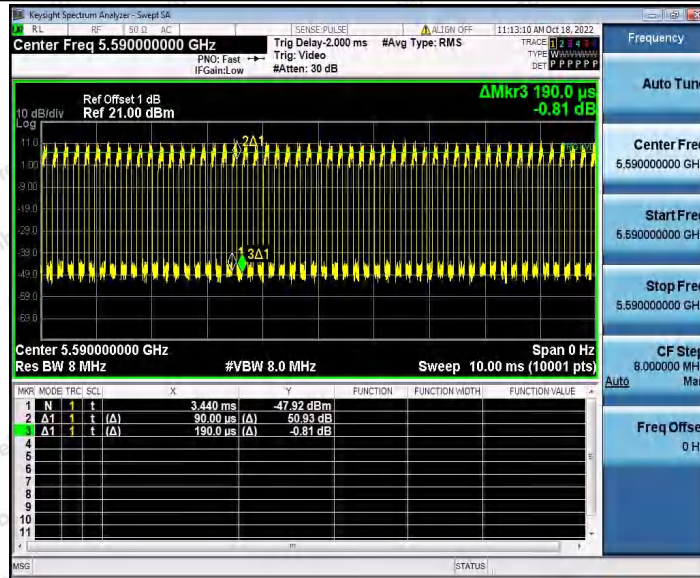

11AC40SISO_Ant1_5590

11AC40SISO_Ant1_5670